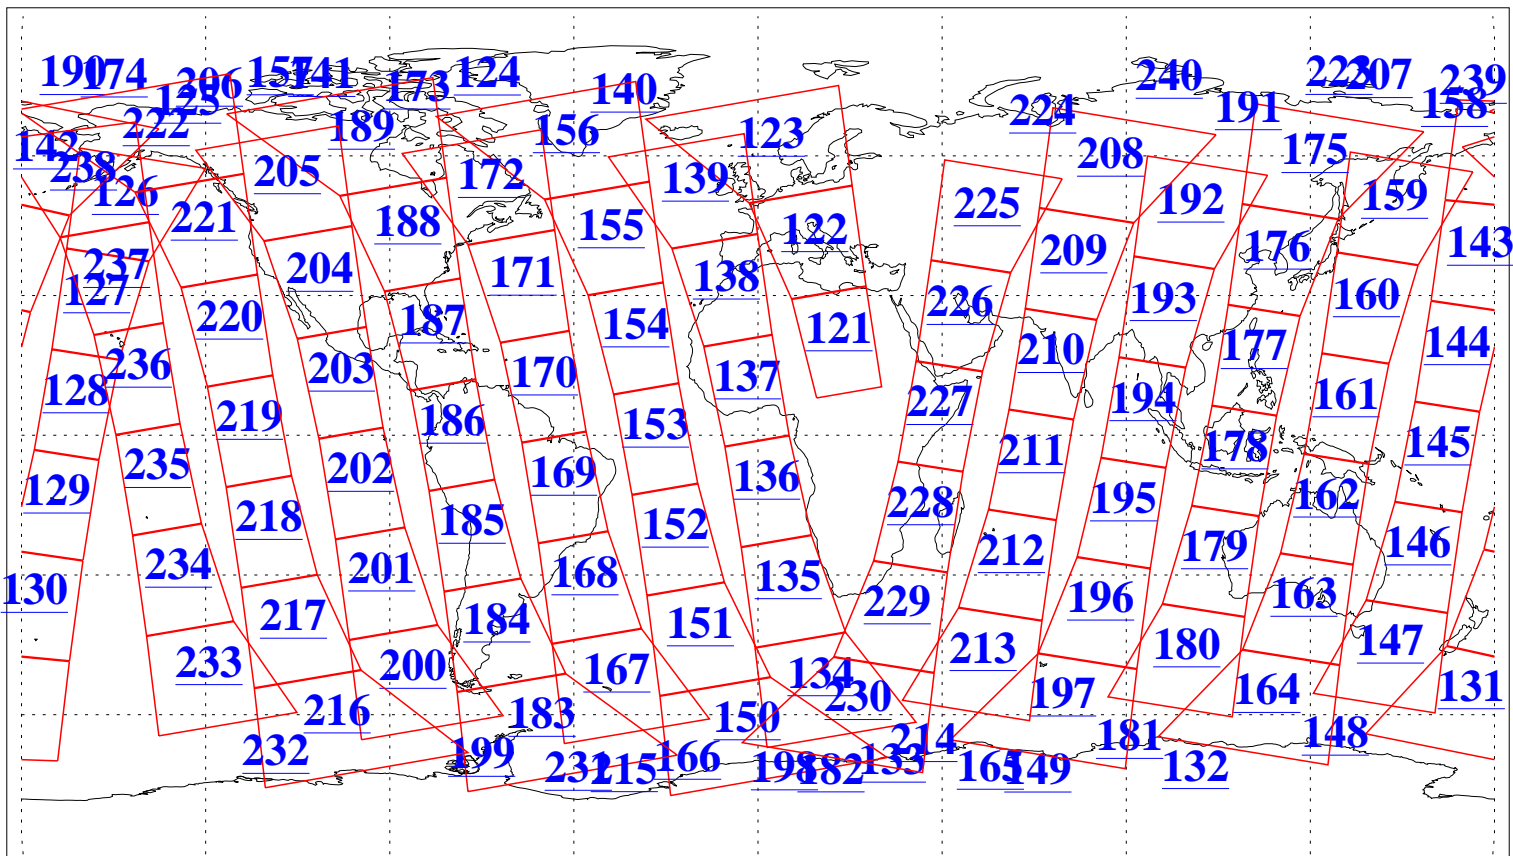

L1B Availability
AMSU Granules: 240
HSB Granules: 0
AIRS Granules: 240

11 Jun 2009
DoY 162
Aqua Day 2595
Granules: 1 to 120

Granules: 121 to 240

Legend: AMSU Available, HSB Available, AIRS Available

L1B Availability
AMSU Granules: 240
HSB Granules: 0
AIRS Granules: 240

11 Jun 2009
DoY 162
Aqua Day 2595

Ascending Granules

Descending Granules

Legend: AMSU Available, HSB Available, AIRS Available

L1B Availability
 AMSU Granules: 240
 HSB Granules: 0
 AIRS Granules: 240

11 Jun 2009
 DoY 162
 Aqua Day 2595

Northern Hemisphere Granules

Southern Hemisphere Granules

Legend: AMSU Available, HSB Available, AIRS Available