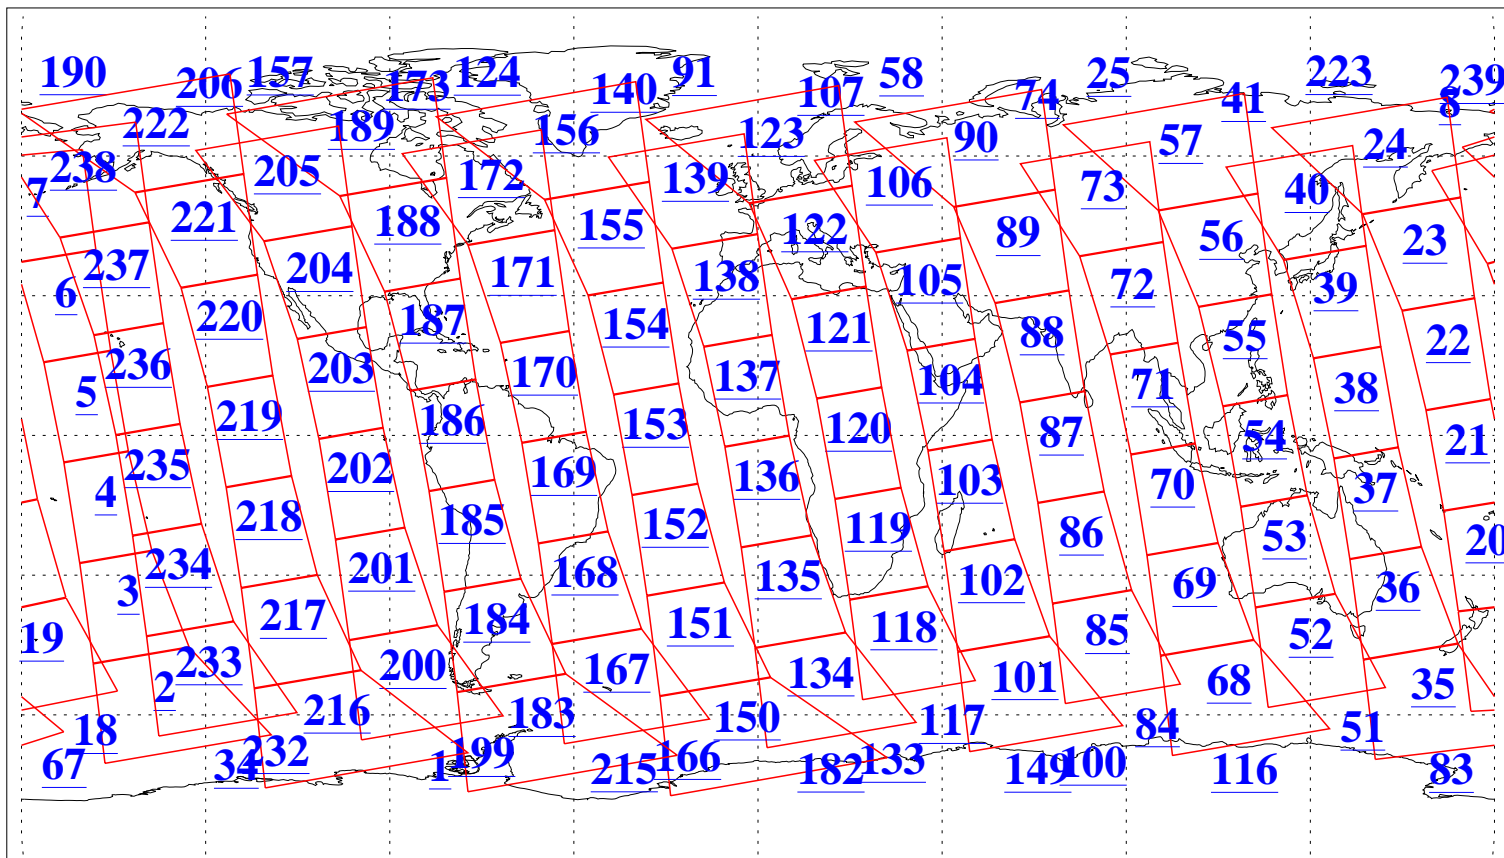

L1B Availability
AMSU Granules: 240
HSB Granules: 0
AIRS Granules: 240

11 Jun 2009
DoY 162
Aqua Day 2595
Granules: 1 to 120

Granules: 121 to 240

Legend: AMSU Available, HSB Available, AIRS Available

L1B Availability
AMSU Granules: 240
HSB Granules: 0
AIRS Granules: 240

11 Jun 2009
DoY 162
Aqua Day 2595

Ascending Granules

Descending Granules

Legend: AMSU Available, HSB Available, AIRS Available

L1B Availability
 AMSU Granules: 240
 HSB Granules: 0
 AIRS Granules: 240

11 Jun 2009
 DoY 162
 Aqua Day 2595

Northern Hemisphere Granules

Southern Hemisphere Granules

Legend: AMSU Available, HSB Available, AIRS Available