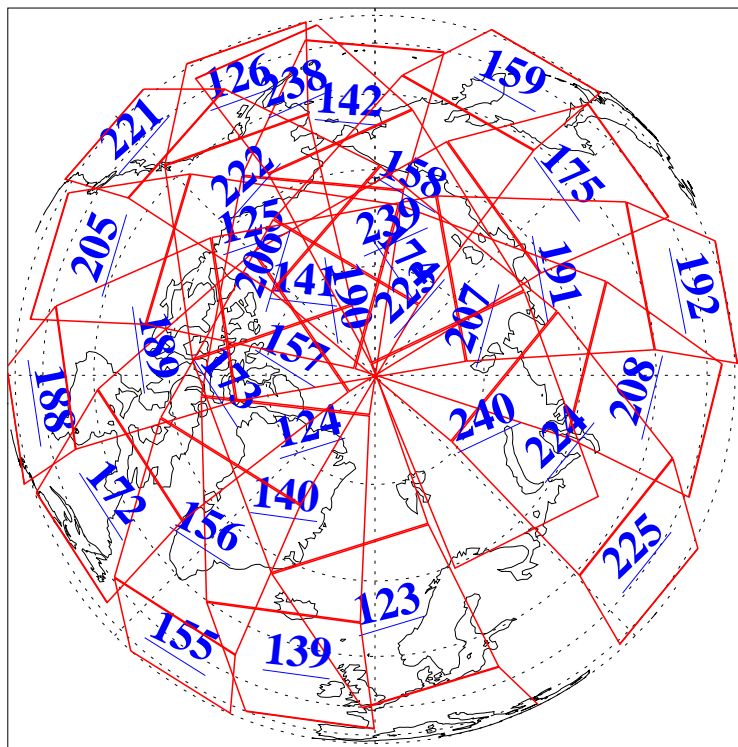

11 Jun 2009
DoY 162
Aqua Day 2595

Ascending Granules

Descending Granules

Legend: AMSU Available, HSB Available, AIRS Available

L1B Availability
 AMSU Granules: 240
 HSB Granules: 0
 AIRS Granules: 240

11 Jun 2009
 DoY 162
 Aqua Day 2595

Northern Hemisphere Granules

Southern Hemisphere Granules

Legend: AMSU Available, HSB Available, AIRS Available