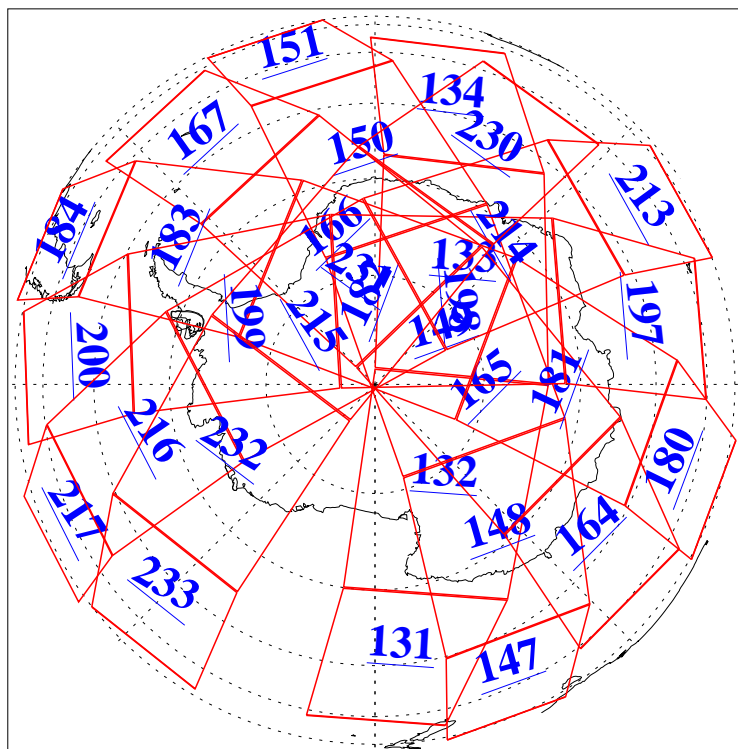

L1B Availability
AMSU Granules: 240
HSB Granules: 0
AIRS Granules: 240

11 Jun 2009
DoY 162
Aqua Day 2595
Granules: 1 to 120

Granules: 121 to 240

Legend: AMSU Available, HSB Available, AIRS Available

L1B Availability
AMSU Granules: 240
HSB Granules: 0
AIRS Granules: 240

11 Jun 2009
DoY 162
Aqua Day 2595

Ascending Granules

Descending Granules

Legend: AMSU Available, HSB Available, AIRS Available

L1B Availability
 AMSU Granules: 240
 HSB Granules: 0
 AIRS Granules: 240

11 Jun 2009
 DoY 162
 Aqua Day 2595

Northern Hemisphere Granules

Southern Hemisphere Granules

Legend: AMSU Available, HSB Available, AIRS Available