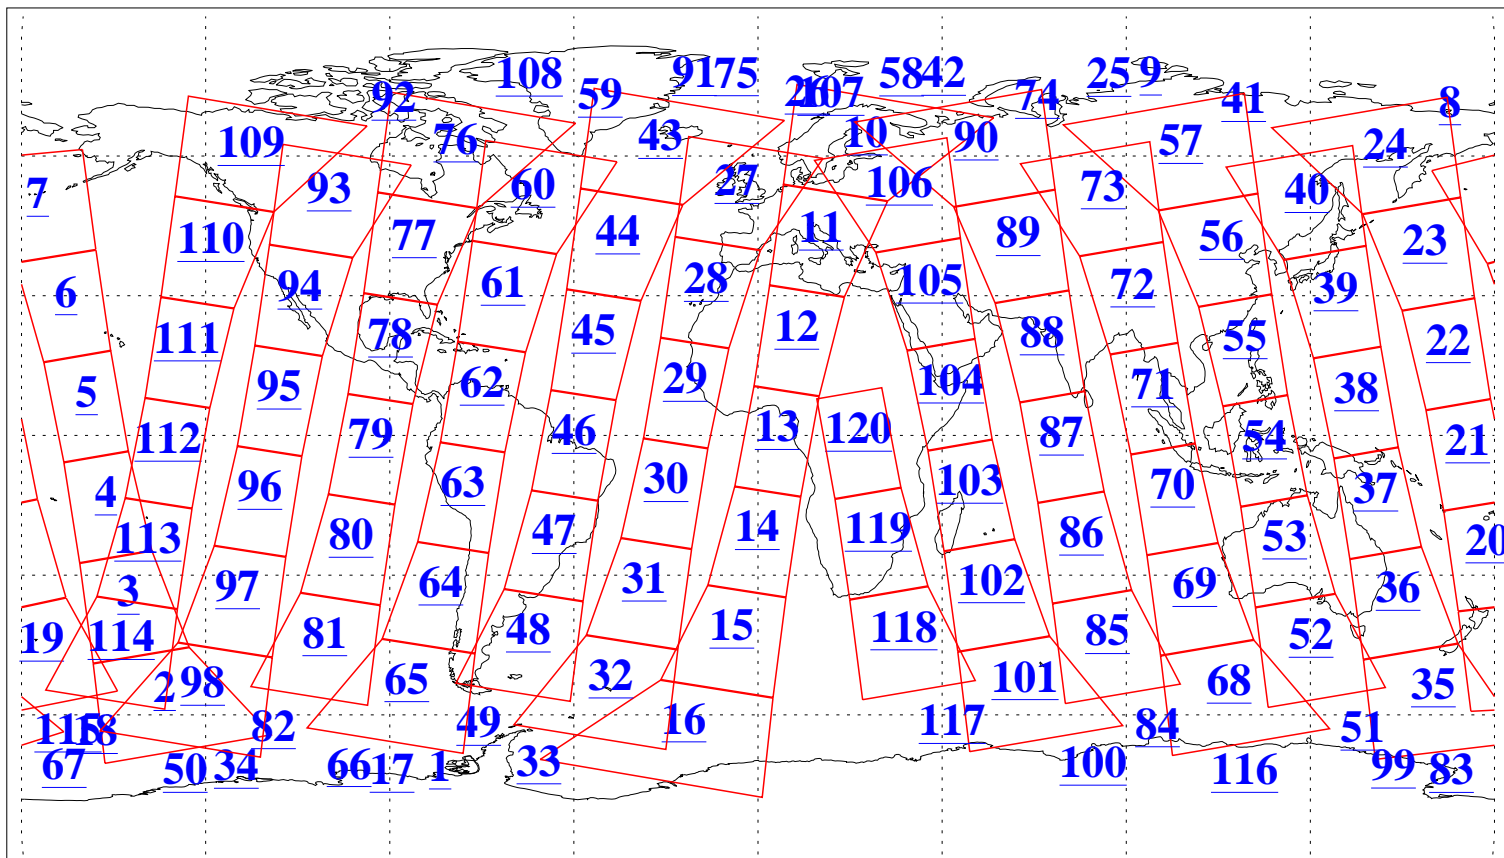

L1B Availability
AMSU Granules: 240
HSB Granules: 0
AIRS Granules: 240

11 Jun 2009
DoY 162
Aqua Day 2595
Granules: 1 to 120

Granules: 121 to 240

Legend: AMSU Available, HSB Available, AIRS Available

L1B Availability
AMSU Granules: 240
HSB Granules: 0
AIRS Granules: 240

11 Jun 2009
DoY 162
Aqua Day 2595

Ascending Granules

Descending Granules

Legend: AMSU Available, HSB Available, AIRS Available

L1B Availability
 AMSU Granules: 240
 HSB Granules: 0
 AIRS Granules: 240

11 Jun 2009
 DoY 162
 Aqua Day 2595

Northern Hemisphere Granules

Southern Hemisphere Granules

Legend: AMSU Available, HSB Available, AIRS Available