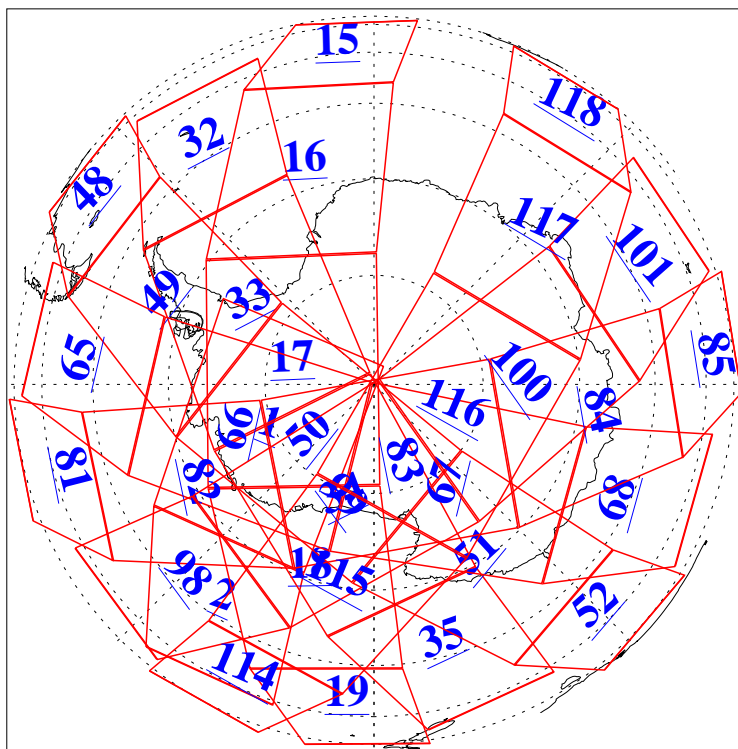

L1B Availability
AMSU Granules: 240
HSB Granules: 0
AIRS Granules: 240

11 Jun 2009
DoY 162
Aqua Day 2595
Granules: 1 to 120

Granules: 121 to 240

Legend: AMSU Available, HSB Available, AIRS Available

L1B Availability
AMSU Granules: 240
HSB Granules: 0
AIRS Granules: 240

11 Jun 2009
DoY 162
Aqua Day 2595

Ascending Granules

Descending Granules

Legend: AMSU Available, HSB Available, AIRS Available

L1B Availability
 AMSU Granules: 240
 HSB Granules: 0
 AIRS Granules: 240

11 Jun 2009
 DoY 162
 Aqua Day 2595

Northern Hemisphere Granules

Southern Hemisphere Granules

Legend: AMSU Available, HSB Available, AIRS Available