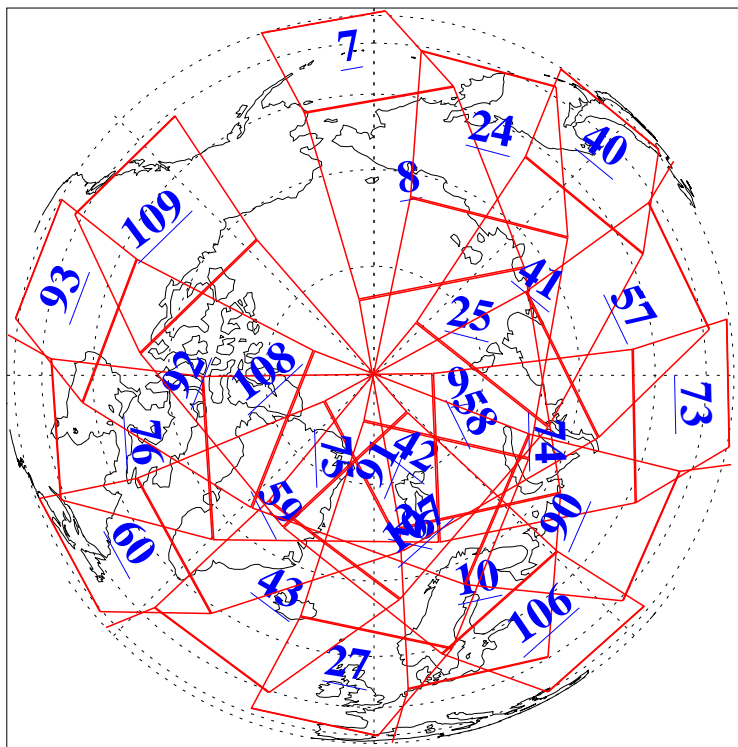

L1B Availability
AMSU Granules: 240
HSB Granules: 0
AIRS Granules: 240

11 Jun 2009
DoY 162
Aqua Day 2595
Granules: 1 to 120

Granules: 121 to 240

Legend: AMSU Available, HSB Available, AIRS Available

L1B Availability
AMSU Granules: 240
HSB Granules: 0
AIRS Granules: 240

11 Jun 2009
DoY 162
Aqua Day 2595

Ascending Granules

Descending Granules

Legend: AMSU Available, HSB Available, AIRS Available

L1B Availability
 AMSU Granules: 240
 HSB Granules: 0
 AIRS Granules: 240

11 Jun 2009
 DoY 162
 Aqua Day 2595

Northern Hemisphere Granules

Southern Hemisphere Granules

Legend: AMSU Available, HSB Available, AIRS Available