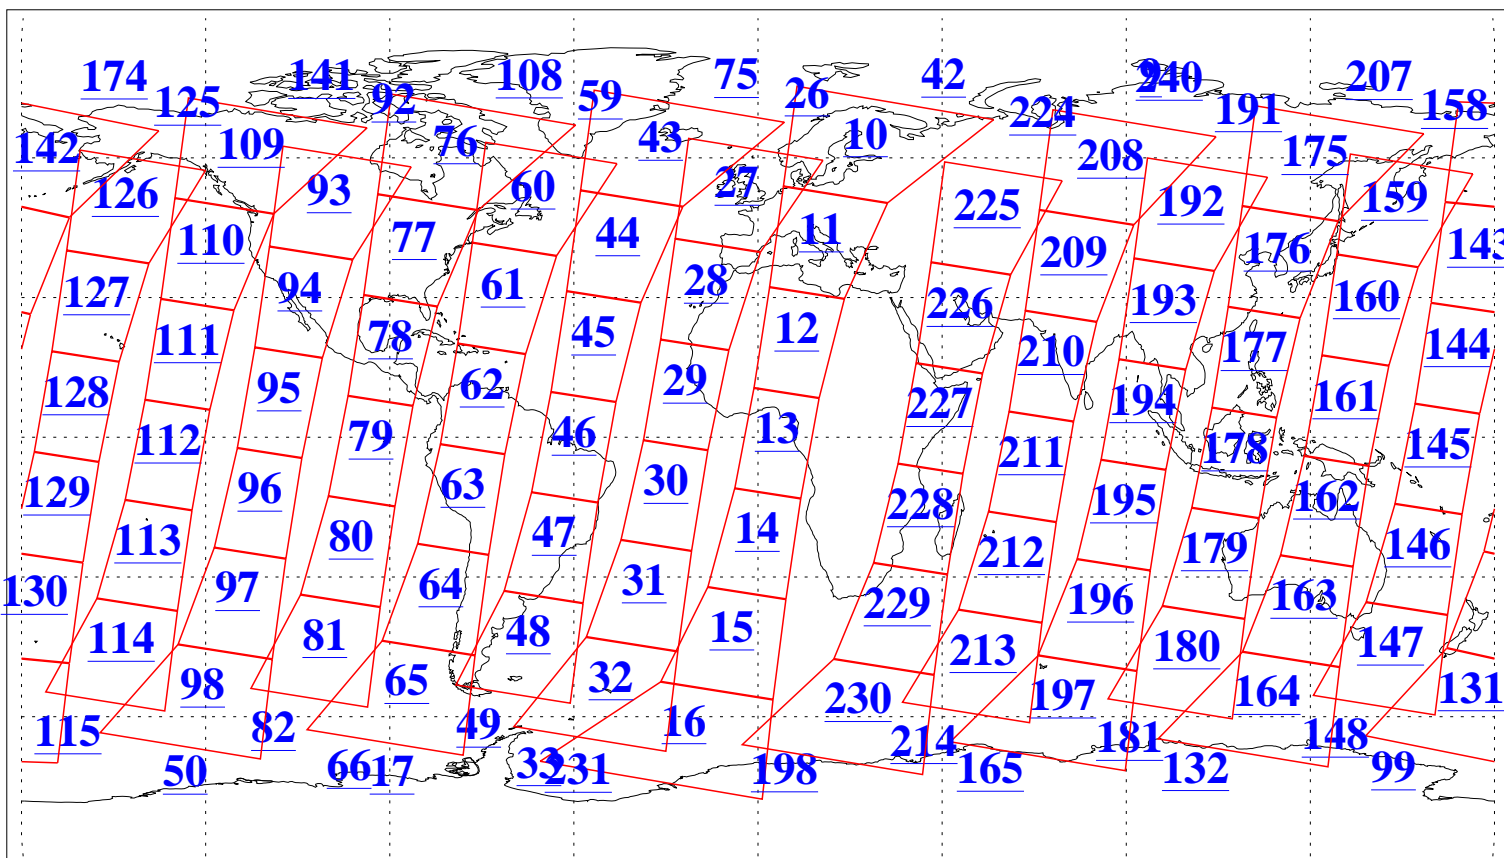

L1B Availability
AMSU Granules: 240
HSB Granules: 0
AIRS Granules: 240

11 Jun 2009
DoY 162
Aqua Day 2595
Granules: 1 to 120

Granules: 121 to 240

Legend: AMSU Available, HSB Available, AIRS Available

L1B Availability
AMSU Granules: 240
HSB Granules: 0
AIRS Granules: 240

11 Jun 2009
DoY 162
Aqua Day 2595

Ascending Granules

Descending Granules

Legend: AMSU Available, HSB Available, AIRS Available

L1B Availability
 AMSU Granules: 240
 HSB Granules: 0
 AIRS Granules: 240

11 Jun 2009
 DoY 162
 Aqua Day 2595

Northern Hemisphere Granules

Southern Hemisphere Granules

Legend: AMSU Available, HSB Available, AIRS Available