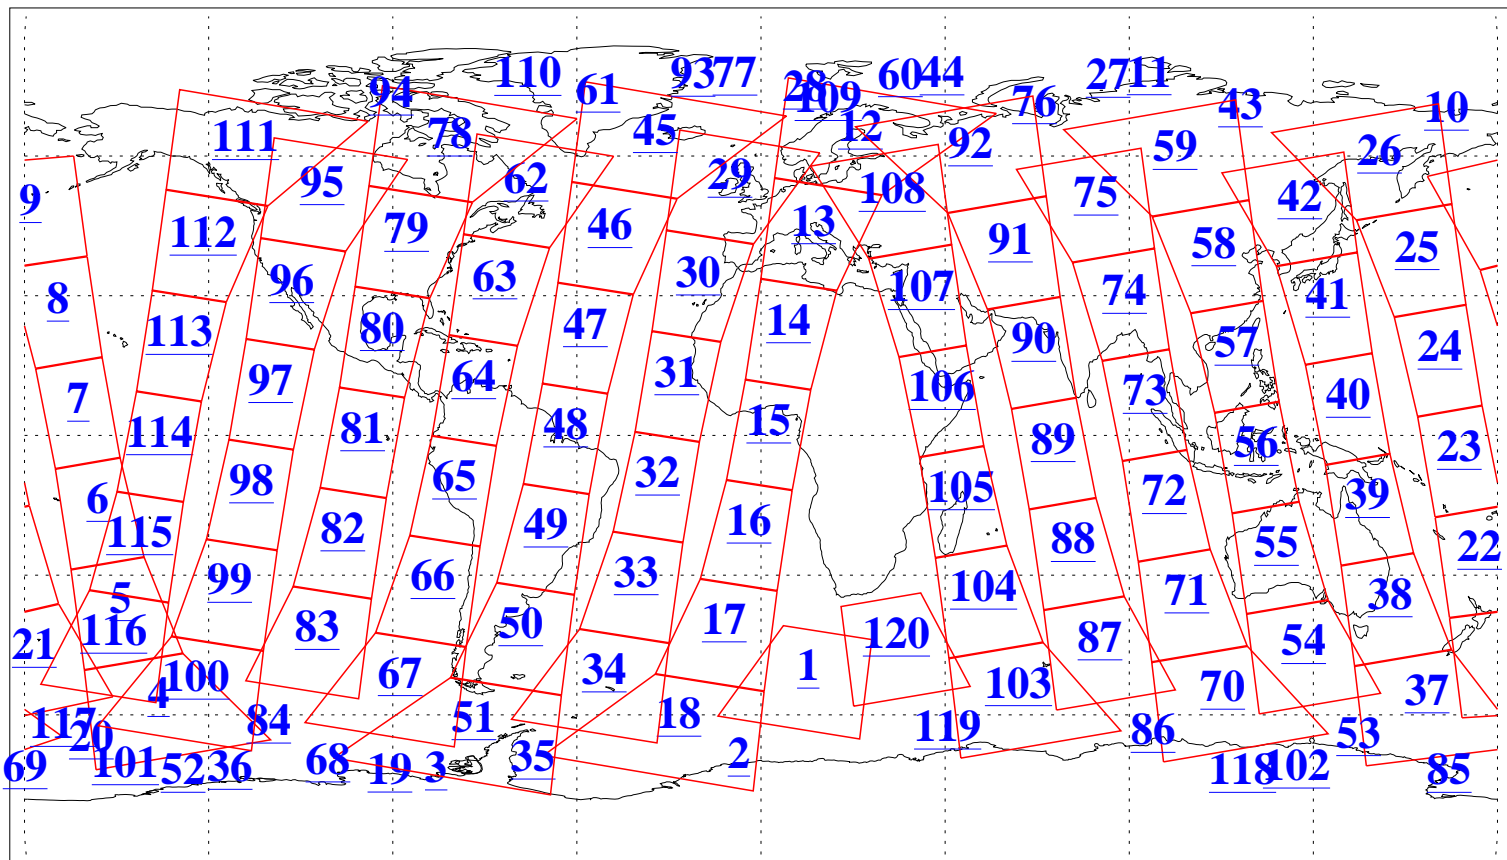

L1B Availability  
AMSU Granules: 240  
HSB Granules: 0  
AIRS Granules: 240

9 Jun 2009  
DoY 160  
Aqua Day 2593  
Granules: 1 to 120

Granules: 121 to 240

Legend: AMSU Available, HSB Available, AIRS Available

L1B Availability  
AMSU Granules: 240  
HSB Granules: 0  
AIRS Granules: 240

9 Jun 2009  
DoY 160  
Aqua Day 2593

Ascending Granules

Descending Granules

Legend: AMSU Available, HSB Available, AIRS Available

L1B Availability  
 AMSU Granules: 240  
 HSB Granules: 0  
 AIRS Granules: 240

9 Jun 2009  
 DoY 160  
 Aqua Day 2593

Northern Hemisphere Granules

Southern Hemisphere Granules

Legend: AMSU Available, HSB Available, AIRS Available