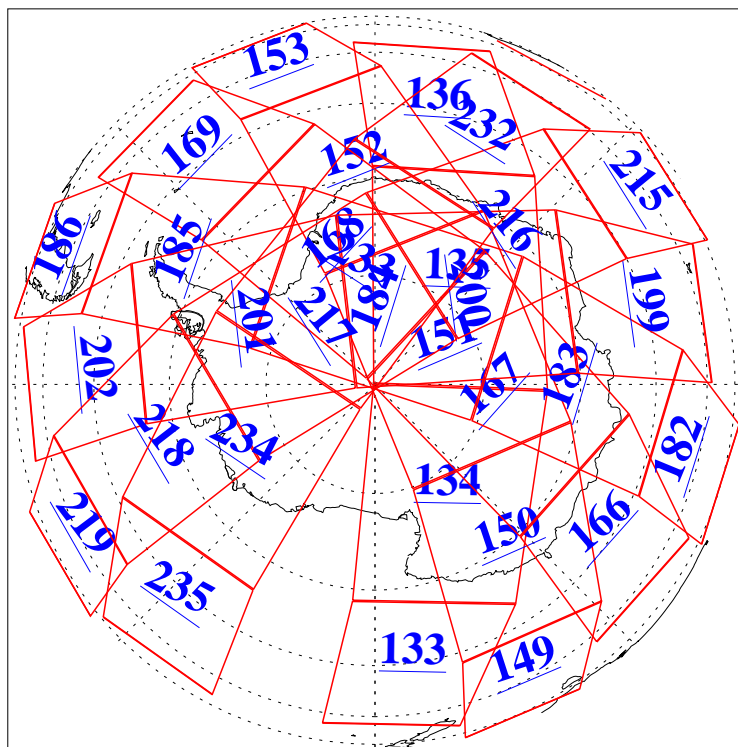

L1B Availability  
AMSU Granules: 240  
HSB Granules: 0  
AIRS Granules: 240

9 Jun 2009  
DoY 160  
Aqua Day 2593  
Granules: 1 to 120

Granules: 121 to 240

Legend: AMSU Available, HSB Available, AIRS Available

L1B Availability  
AMSU Granules: 240  
HSB Granules: 0  
AIRS Granules: 240

9 Jun 2009  
DoY 160  
Aqua Day 2593

Ascending Granules

Descending Granules

Legend: AMSU Available, HSB Available, AIRS Available

L1B Availability  
 AMSU Granules: 240  
 HSB Granules: 0  
 AIRS Granules: 240

9 Jun 2009  
 DoY 160  
 Aqua Day 2593

Northern Hemisphere Granules

Southern Hemisphere Granules

Legend: AMSU Available, HSB Available, AIRS Available