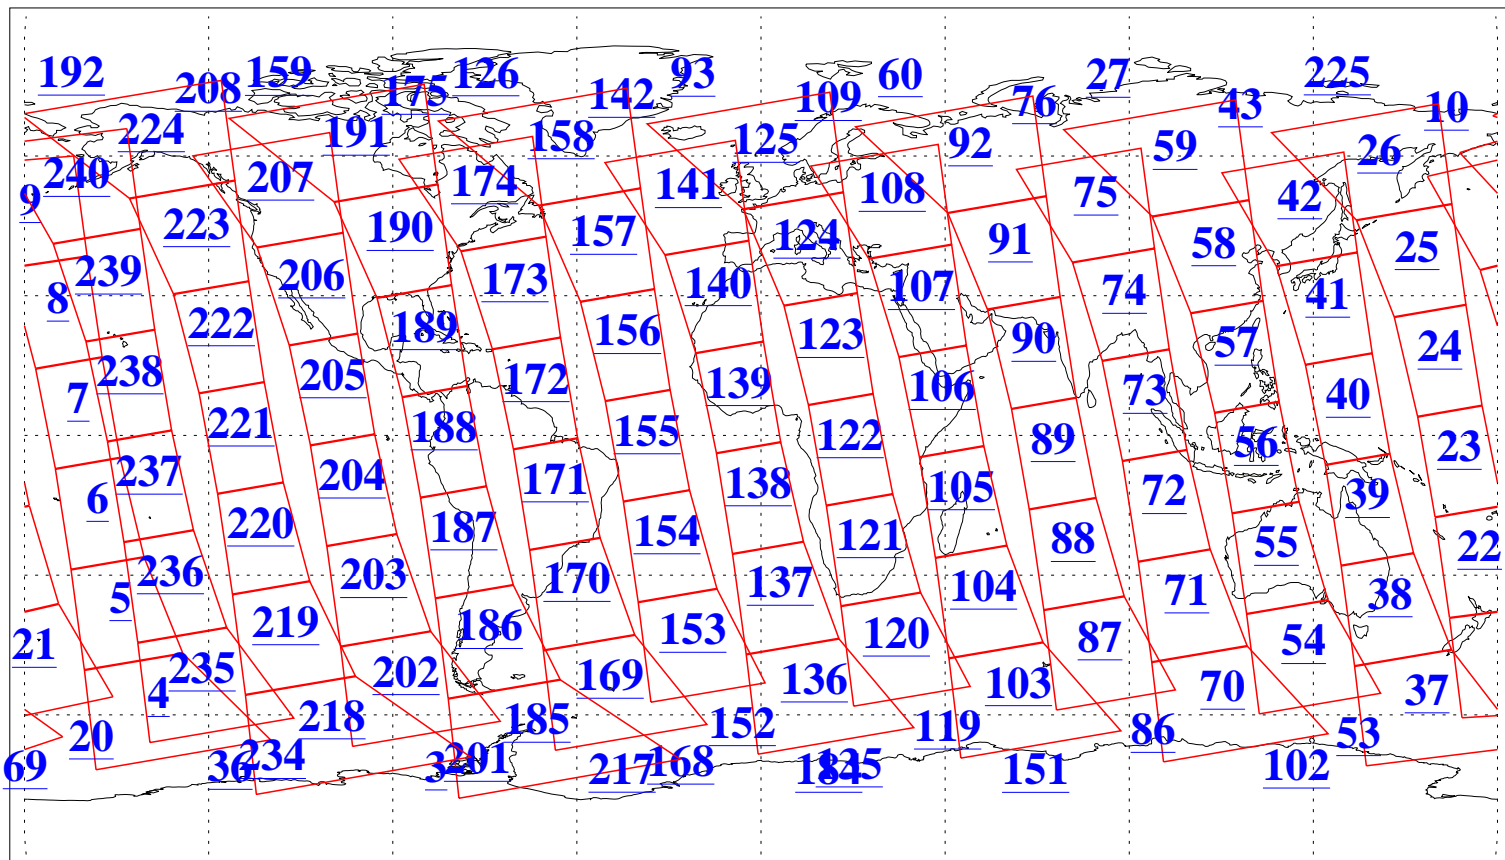

L1B Availability  
AMSU Granules: 240  
HSB Granules: 0  
AIRS Granules: 240

9 Jun 2009  
DoY 160  
Aqua Day 2593  
Granules: 1 to 120

Granules: 121 to 240

Legend: AMSU Available, HSB Available, AIRS Available

L1B Availability  
AMSU Granules: 240  
HSB Granules: 0  
AIRS Granules: 240

9 Jun 2009  
DoY 160  
Aqua Day 2593

Ascending Granules

Descending Granules

Legend: AMSU Available, HSB Available, AIRS Available

L1B Availability  
 AMSU Granules: 240  
 HSB Granules: 0  
 AIRS Granules: 240

9 Jun 2009  
 DoY 160  
 Aqua Day 2593

Northern Hemisphere Granules

Southern Hemisphere Granules

Legend: AMSU Available, HSB Available, AIRS Available