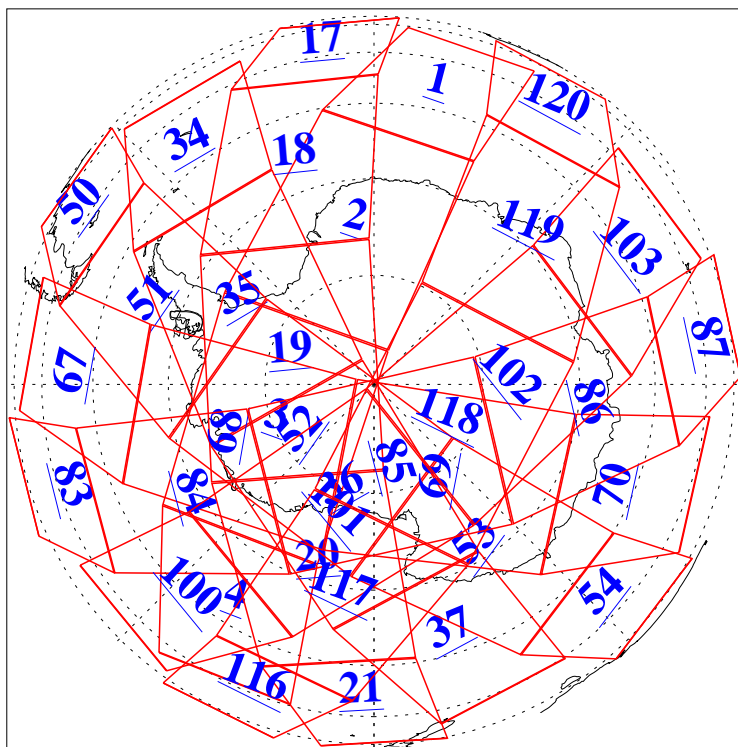

L1B Availability  
AMSU Granules: 240  
HSB Granules: 0  
AIRS Granules: 240

9 Jun 2009  
DoY 160  
Aqua Day 2593  
Granules: 1 to 120

Granules: 121 to 240

Legend: AMSU Available, HSB Available, AIRS Available

L1B Availability  
AMSU Granules: 240  
HSB Granules: 0  
AIRS Granules: 240

9 Jun 2009  
DoY 160  
Aqua Day 2593

Ascending Granules

Descending Granules

Legend: AMSU Available, HSB Available, AIRS Available

L1B Availability  
 AMSU Granules: 240  
 HSB Granules: 0  
 AIRS Granules: 240

9 Jun 2009  
 DoY 160  
 Aqua Day 2593

Northern Hemisphere Granules

Southern Hemisphere Granules

Legend: AMSU Available, HSB Available, AIRS Available