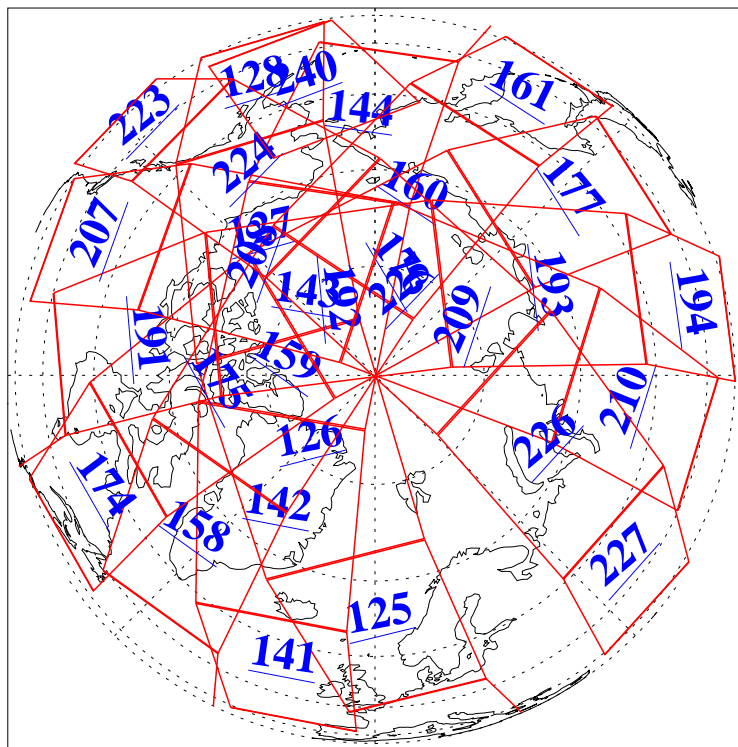

L1B Availability  
AMSU Granules: 240  
HSB Granules: 0  
AIRS Granules: 240

9 Jun 2009  
DoY 160  
Aqua Day 2593  
Granules: 1 to 120

Granules: 121 to 240

Legend: AMSU Available, HSB Available, AIRS Available

L1B Availability  
AMSU Granules: 240  
HSB Granules: 0  
AIRS Granules: 240

9 Jun 2009  
DoY 160  
Aqua Day 2593

Ascending Granules

Descending Granules

Legend: AMSU Available, HSB Available, AIRS Available

L1B Availability  
 AMSU Granules: 240  
 HSB Granules: 0  
 AIRS Granules: 240

9 Jun 2009  
 DoY 160  
 Aqua Day 2593

Northern Hemisphere Granules

Southern Hemisphere Granules

Legend: AMSU Available, HSB Available, AIRS Available