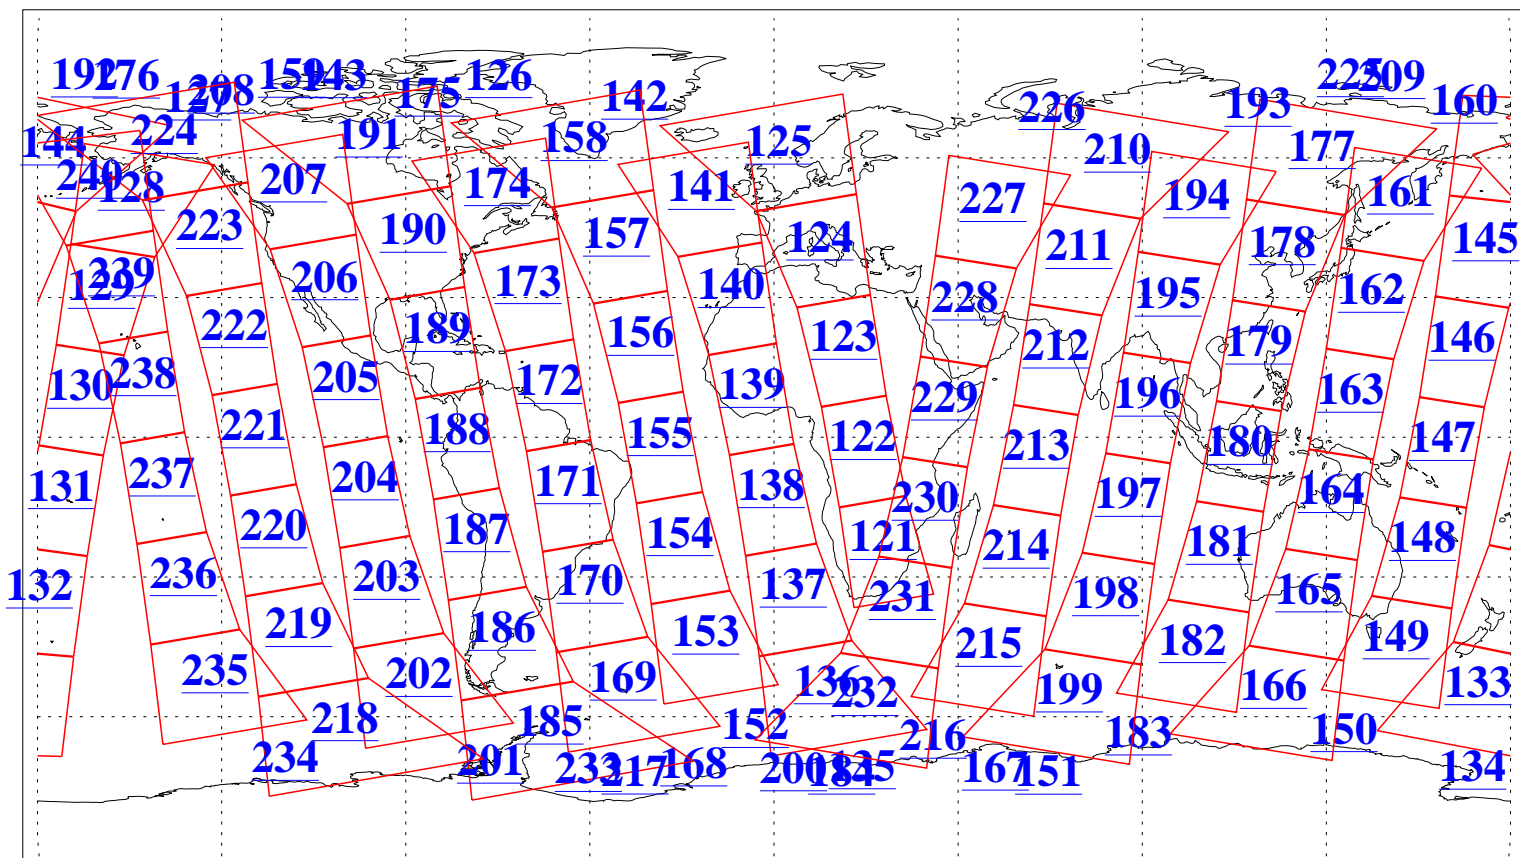

L1B Availability  
AMSU Granules: 240  
HSB Granules: 0  
AIRS Granules: 240

9 Jun 2009  
DoY 160  
Aqua Day 2593  
Granules: 1 to 120

Granules: 121 to 240

Legend: AMSU Available, HSB Available, AIRS Available

L1B Availability  
AMSU Granules: 240  
HSB Granules: 0  
AIRS Granules: 240

9 Jun 2009  
DoY 160  
Aqua Day 2593

Ascending Granules

Descending Granules

Legend: AMSU Available, HSB Available, AIRS Available

L1B Availability  
 AMSU Granules: 240  
 HSB Granules: 0  
 AIRS Granules: 240

9 Jun 2009  
 DoY 160  
 Aqua Day 2593

Northern Hemisphere Granules

Southern Hemisphere Granules

Legend: AMSU Available, HSB Available, AIRS Available