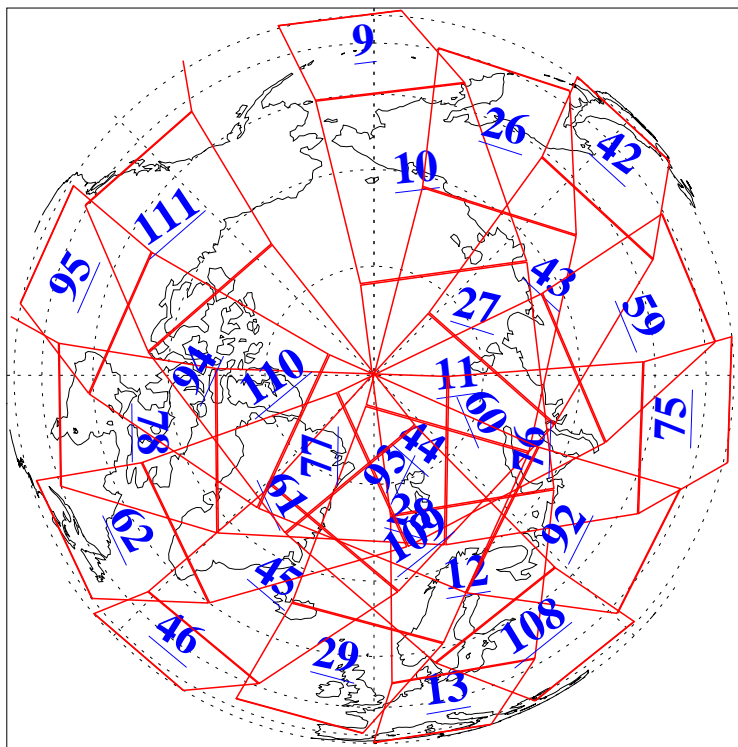

L1B Availability  
AMSU Granules: 240  
HSB Granules: 0  
AIRS Granules: 240

9 Jun 2009  
DoY 160  
Aqua Day 2593  
Granules: 1 to 120

Granules: 121 to 240

Legend: AMSU Available, HSB Available, AIRS Available

L1B Availability  
AMSU Granules: 240  
HSB Granules: 0  
AIRS Granules: 240

9 Jun 2009  
DoY 160  
Aqua Day 2593

Ascending Granules

Descending Granules

Legend: AMSU Available, HSB Available, AIRS Available

L1B Availability  
 AMSU Granules: 240  
 HSB Granules: 0  
 AIRS Granules: 240

9 Jun 2009  
 DoY 160  
 Aqua Day 2593

Northern Hemisphere Granules

Southern Hemisphere Granules

Legend: AMSU Available, HSB Available, AIRS Available