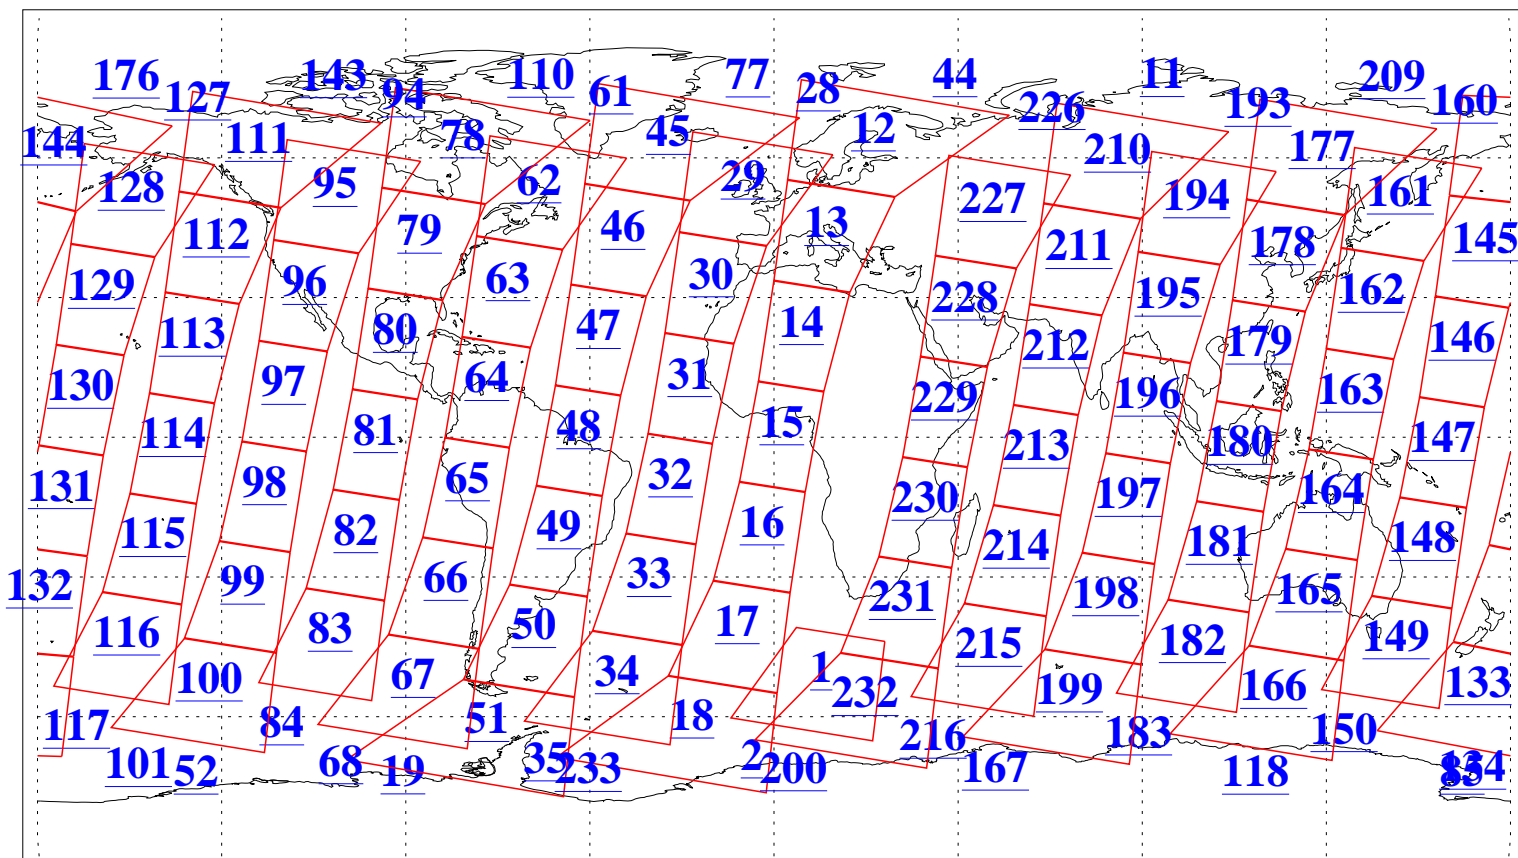

L1B Availability  
AMSU Granules: 240  
HSB Granules: 0  
AIRS Granules: 240

9 Jun 2009  
DoY 160  
Aqua Day 2593  
Granules: 1 to 120

Granules: 121 to 240

Legend: AMSU Available, HSB Available, AIRS Available

L1B Availability  
AMSU Granules: 240  
HSB Granules: 0  
AIRS Granules: 240

9 Jun 2009  
DoY 160  
Aqua Day 2593

Ascending Granules

Descending Granules

Legend: AMSU Available, HSB Available, AIRS Available

L1B Availability  
 AMSU Granules: 240  
 HSB Granules: 0  
 AIRS Granules: 240

9 Jun 2009  
 DoY 160  
 Aqua Day 2593

Northern Hemisphere Granules

Southern Hemisphere Granules

Legend: AMSU Available, HSB Available, AIRS Available