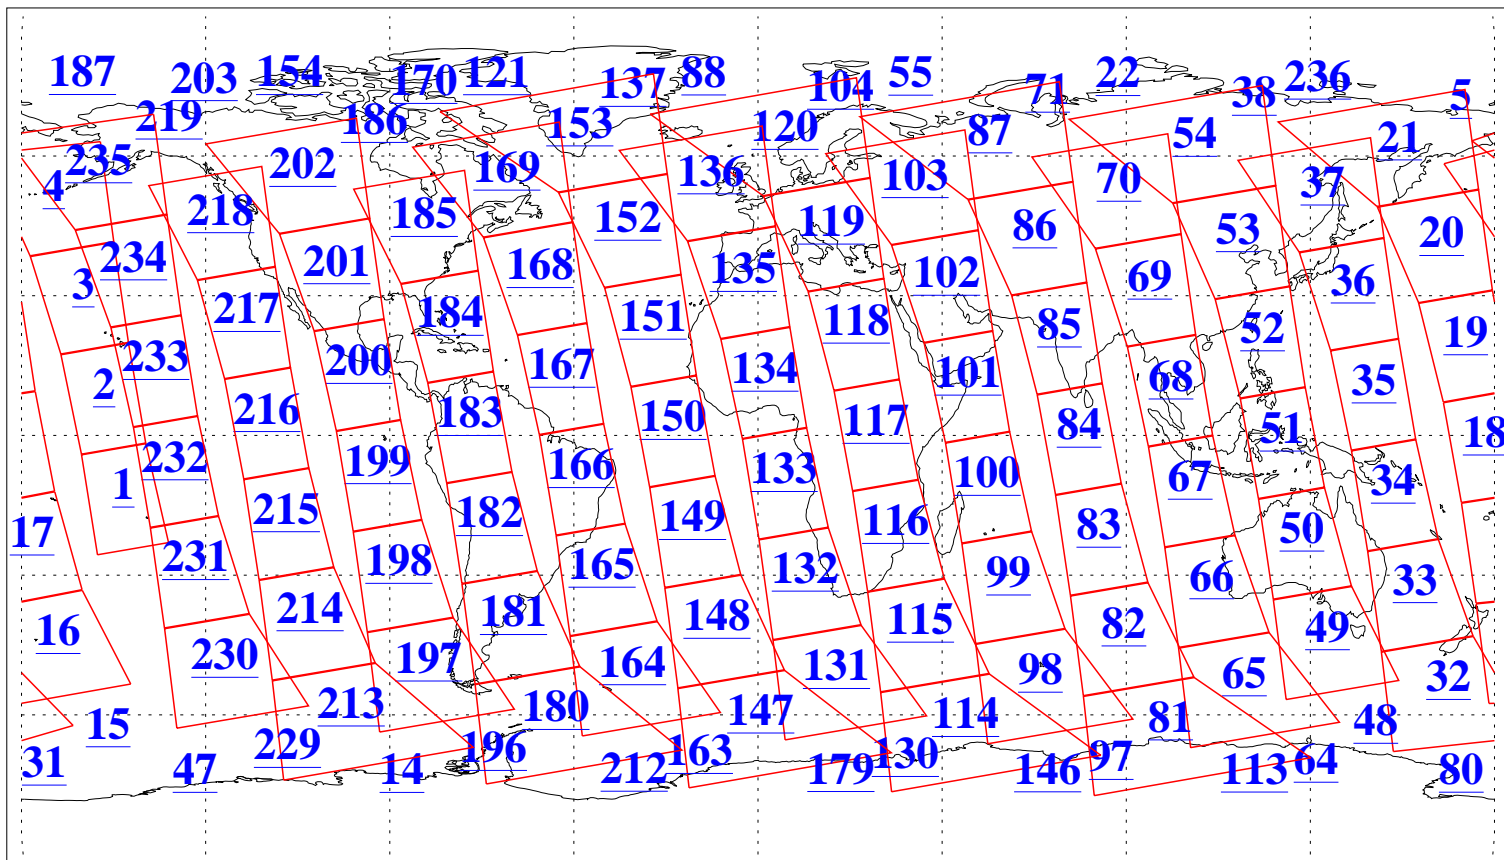

L1B Availability
AMSU Granules: 240
HSB Granules: 0
AIRS Granules: 240

6 Jun 2009
DoY 157
Aqua Day 2590
Granules: 1 to 120

Granules: 121 to 240

Legend: AMSU Available, HSB Available, AIRS Available

L1B Availability
AMSU Granules: 240
HSB Granules: 0
AIRS Granules: 240

6 Jun 2009
DoY 157
Aqua Day 2590

Ascending Granules

Descending Granules

Legend: AMSU Available, HSB Available, AIRS Available

L1B Availability
 AMSU Granules: 240
 HSB Granules: 0
 AIRS Granules: 240

6 Jun 2009
 DoY 157
 Aqua Day 2590

Northern Hemisphere Granules

Southern Hemisphere Granules

Legend: AMSU Available, HSB Available, AIRS Available