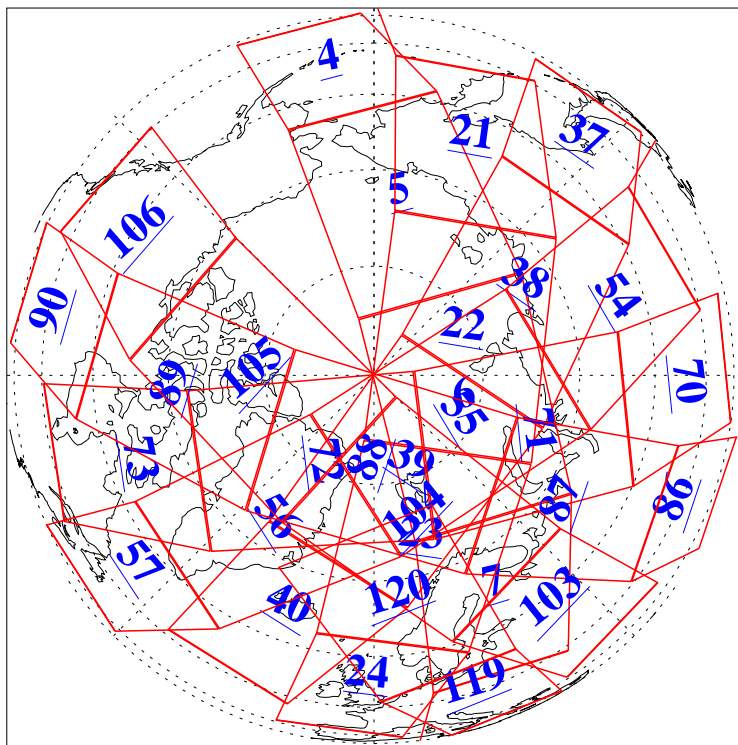

L1B Availability
AMSU Granules: 240
HSB Granules: 0
AIRS Granules: 240

6 Jun 2009
DoY 157
Aqua Day 2590
Granules: 1 to 120

Granules: 121 to 240

Legend: AMSU Available, HSB Available, AIRS Available

L1B Availability
AMSU Granules: 240
HSB Granules: 0
AIRS Granules: 240

6 Jun 2009
DoY 157
Aqua Day 2590

Ascending Granules

Descending Granules

Legend: AMSU Available, HSB Available, AIRS Available

L1B Availability
 AMSU Granules: 240
 HSB Granules: 0
 AIRS Granules: 240

6 Jun 2009
 DoY 157
 Aqua Day 2590

Northern Hemisphere Granules

Southern Hemisphere Granules

Legend: AMSU Available, HSB Available, AIRS Available