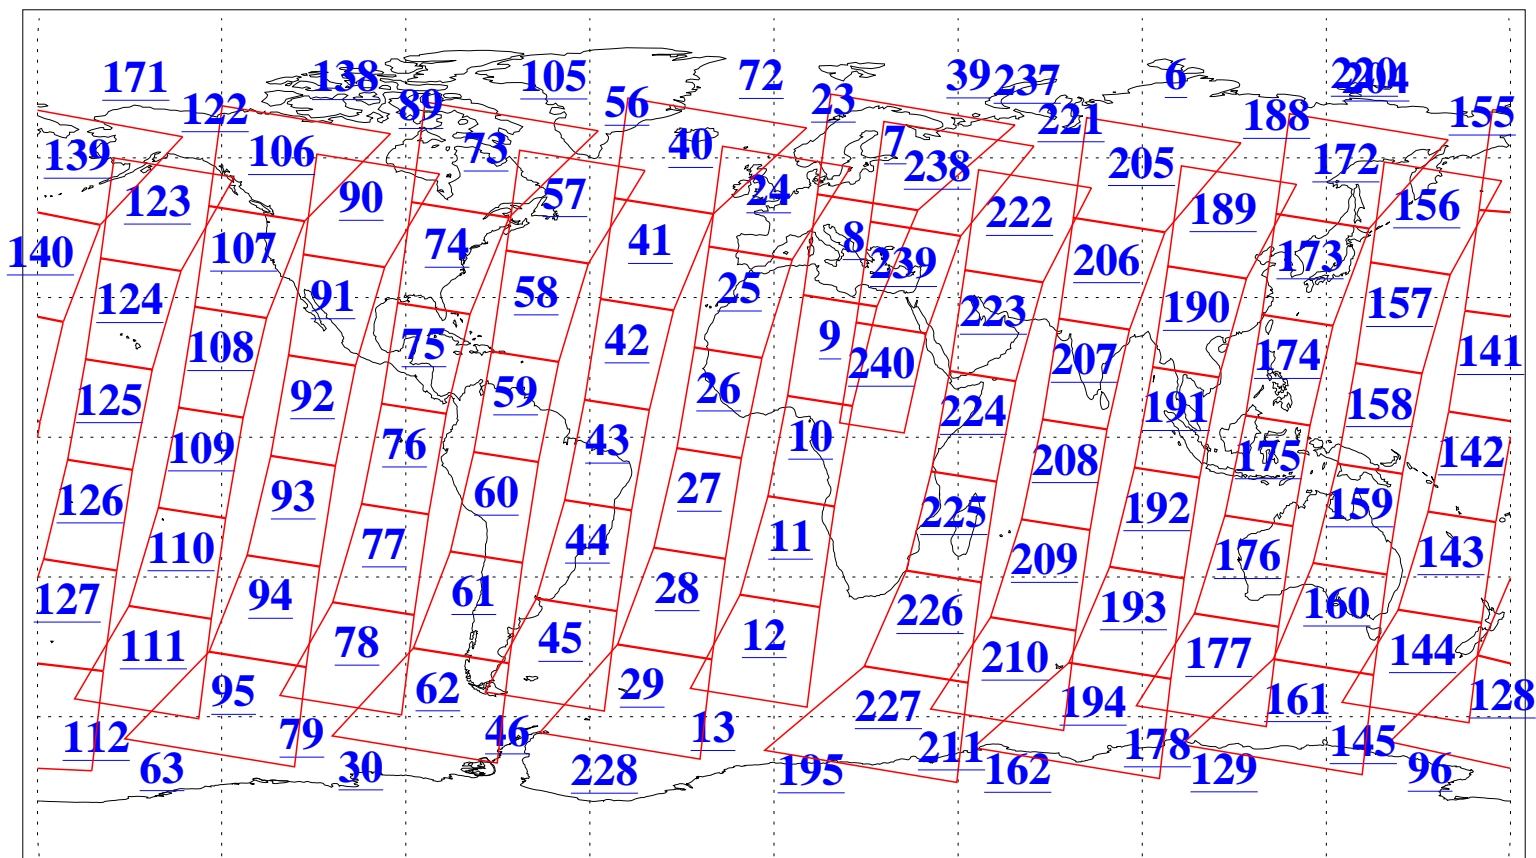

L1B Availability
AMSU Granules: 240
HSB Granules: 0
AIRS Granules: 240

6 Jun 2009
DoY 157
Aqua Day 2590
Granules: 1 to 120

Granules: 121 to 240

Legend: AMSU Available, HSB Available, AIRS Available

L1B Availability
AMSU Granules: 240
HSB Granules: 0
AIRS Granules: 240

6 Jun 2009
DoY 157
Aqua Day 2590

Ascending Granules

Descending Granules

Legend: AMSU Available, HSB Available, AIRS Available

L1B Availability
 AMSU Granules: 240
 HSB Granules: 0
 AIRS Granules: 240

6 Jun 2009
 DoY 157
 Aqua Day 2590

Northern Hemisphere Granules

Southern Hemisphere Granules

Legend: AMSU Available, HSB Available, AIRS Available