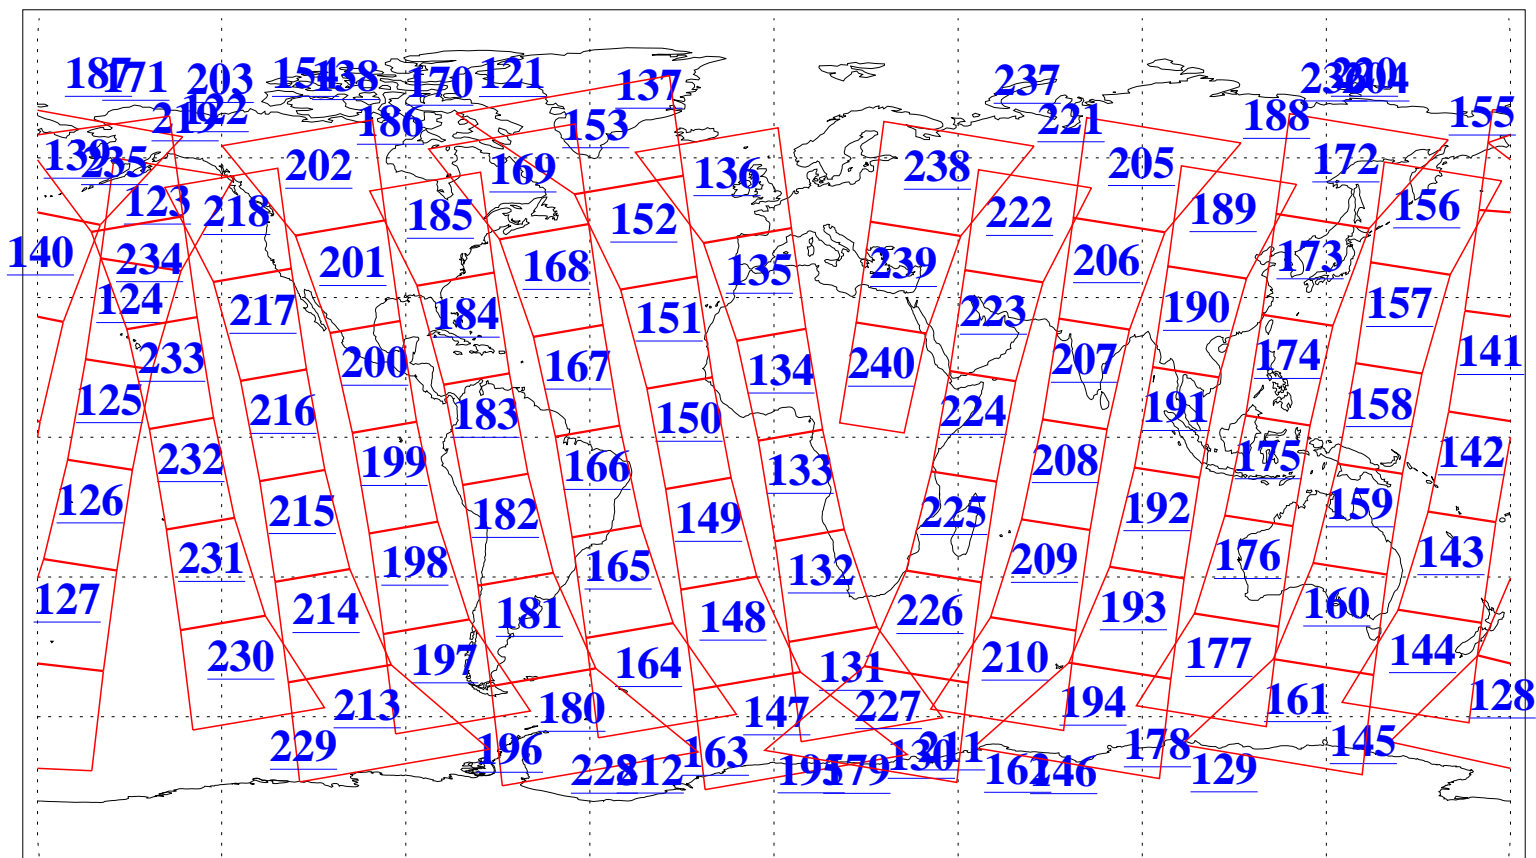

L1B Availability
AMSU Granules: 240
HSB Granules: 0
AIRS Granules: 240

6 Jun 2009
DoY 157
Aqua Day 2590
Granules: 1 to 120

Granules: 121 to 240

Legend: AMSU Available, HSB Available, AIRS Available

L1B Availability
AMSU Granules: 240
HSB Granules: 0
AIRS Granules: 240

6 Jun 2009
DoY 157
Aqua Day 2590

Ascending Granules

Descending Granules

Legend: AMSU Available, HSB Available, AIRS Available

L1B Availability
 AMSU Granules: 240
 HSB Granules: 0
 AIRS Granules: 240

6 Jun 2009
 DoY 157
 Aqua Day 2590

Northern Hemisphere Granules

Southern Hemisphere Granules

Legend: AMSU Available, HSB Available, AIRS Available