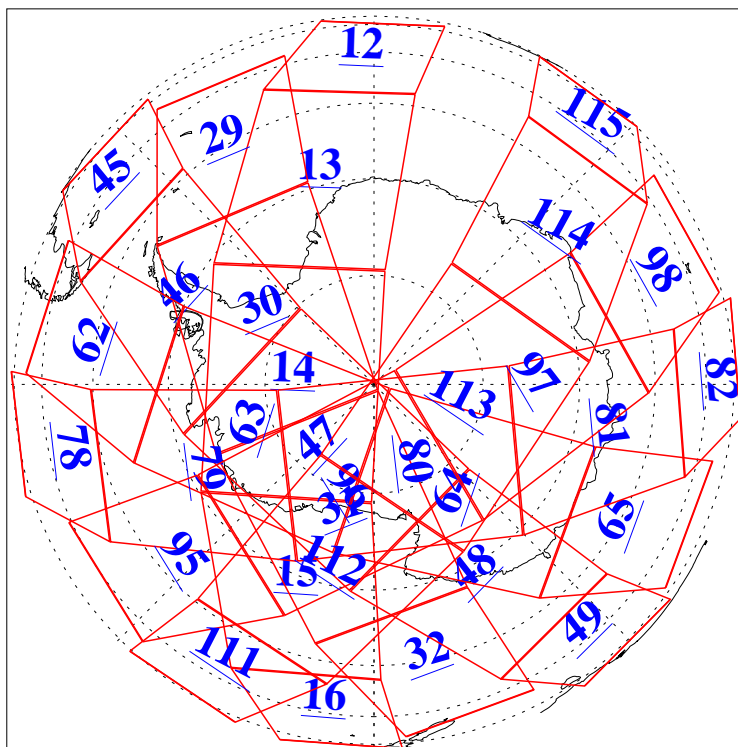

L1B Availability
AMSU Granules: 240
HSB Granules: 0
AIRS Granules: 240

6 Jun 2009
DoY 157
Aqua Day 2590
Granules: 1 to 120

Granules: 121 to 240

Legend: AMSU Available, HSB Available, AIRS Available

L1B Availability
AMSU Granules: 240
HSB Granules: 0
AIRS Granules: 240

6 Jun 2009
DoY 157
Aqua Day 2590

Ascending Granules

Descending Granules

Legend: AMSU Available, HSB Available, AIRS Available

L1B Availability
 AMSU Granules: 240
 HSB Granules: 0
 AIRS Granules: 240

6 Jun 2009
 DoY 157
 Aqua Day 2590

Northern Hemisphere Granules

Southern Hemisphere Granules

Legend: AMSU Available, HSB Available, AIRS Available