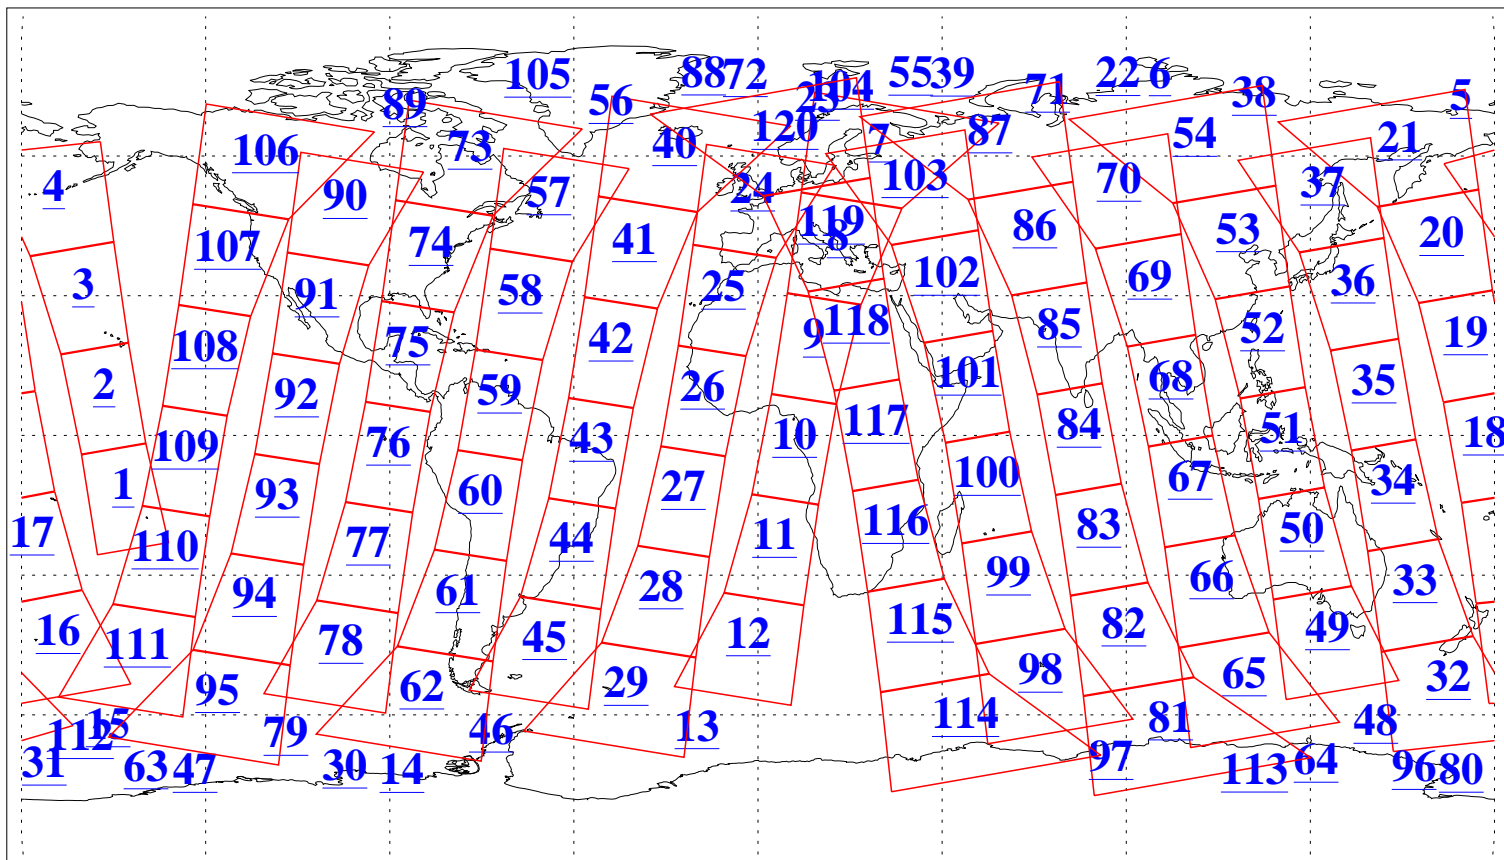

L1B Availability
AMSU Granules: 240
HSB Granules: 0
AIRS Granules: 240

6 Jun 2009
DoY 157
Aqua Day 2590
Granules: 1 to 120

Granules: 121 to 240

Legend: AMSU Available, HSB Available, AIRS Available

L1B Availability
AMSU Granules: 240
HSB Granules: 0
AIRS Granules: 240

6 Jun 2009
DoY 157
Aqua Day 2590

Ascending Granules

Descending Granules

Legend: AMSU Available, HSB Available, AIRS Available

L1B Availability
 AMSU Granules: 240
 HSB Granules: 0
 AIRS Granules: 240

6 Jun 2009
 DoY 157
 Aqua Day 2590

Northern Hemisphere Granules

Southern Hemisphere Granules

Legend: AMSU Available, HSB Available, AIRS Available