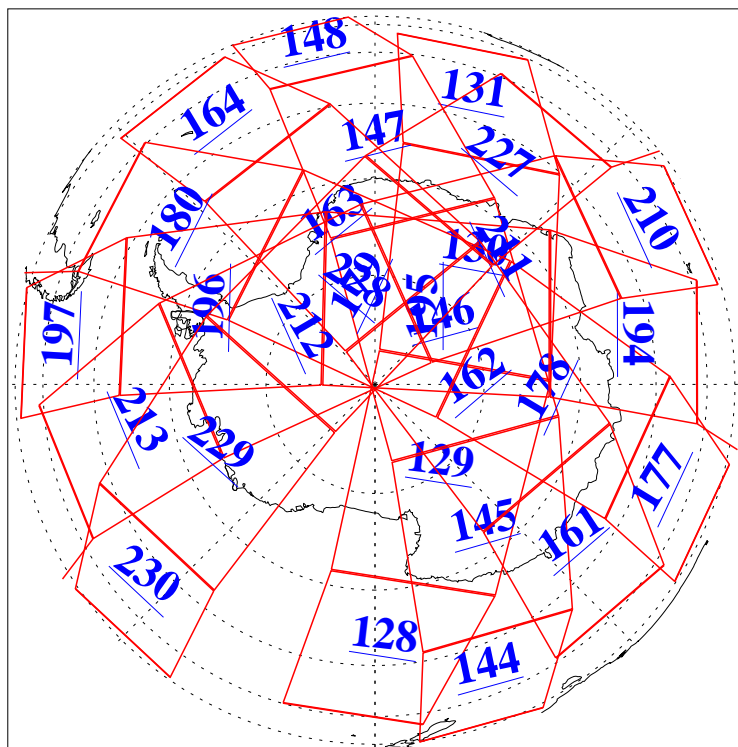

L1B Availability
AMSU Granules: 240
HSB Granules: 0
AIRS Granules: 240

6 Jun 2009
DoY 157
Aqua Day 2590
Granules: 1 to 120

Granules: 121 to 240

Legend: AMSU Available, HSB Available, AIRS Available

L1B Availability
AMSU Granules: 240
HSB Granules: 0
AIRS Granules: 240

6 Jun 2009
DoY 157
Aqua Day 2590

Ascending Granules

Descending Granules

Legend: AMSU Available, HSB Available, AIRS Available

L1B Availability
 AMSU Granules: 240
 HSB Granules: 0
 AIRS Granules: 240

6 Jun 2009
 DoY 157
 Aqua Day 2590

Northern Hemisphere Granules

Southern Hemisphere Granules

Legend: AMSU Available, HSB Available, AIRS Available