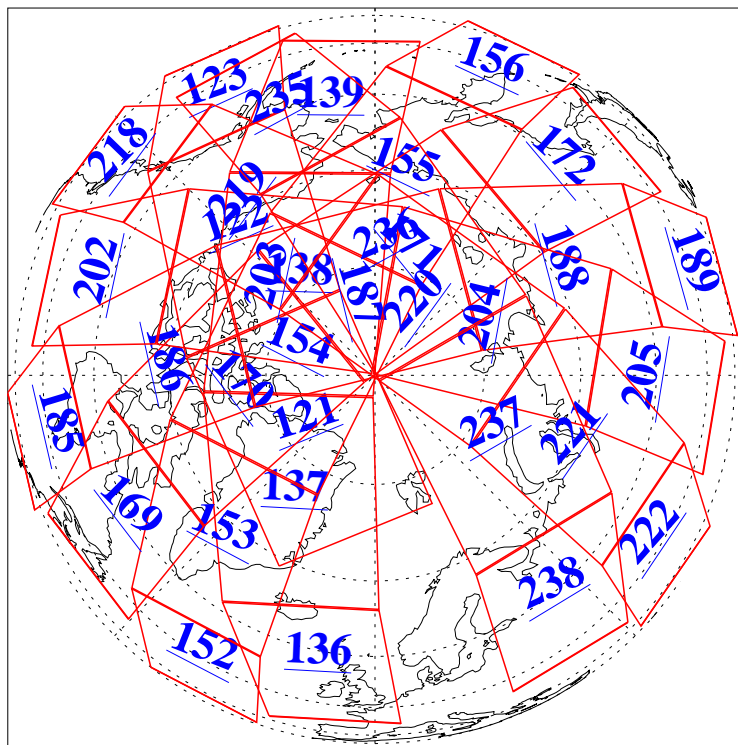

L1B Availability
AMSU Granules: 240
HSB Granules: 0
AIRS Granules: 240

6 Jun 2009
DoY 157
Aqua Day 2590
Granules: 1 to 120

Granules: 121 to 240

Legend: AMSU Available, HSB Available, AIRS Available

L1B Availability
AMSU Granules: 240
HSB Granules: 0
AIRS Granules: 240

6 Jun 2009
DoY 157
Aqua Day 2590

Ascending Granules

Descending Granules

Legend: AMSU Available, HSB Available, AIRS Available

L1B Availability
 AMSU Granules: 240
 HSB Granules: 0
 AIRS Granules: 240

6 Jun 2009
 DoY 157
 Aqua Day 2590

Northern Hemisphere Granules

Southern Hemisphere Granules

Legend: AMSU Available, HSB Available, AIRS Available