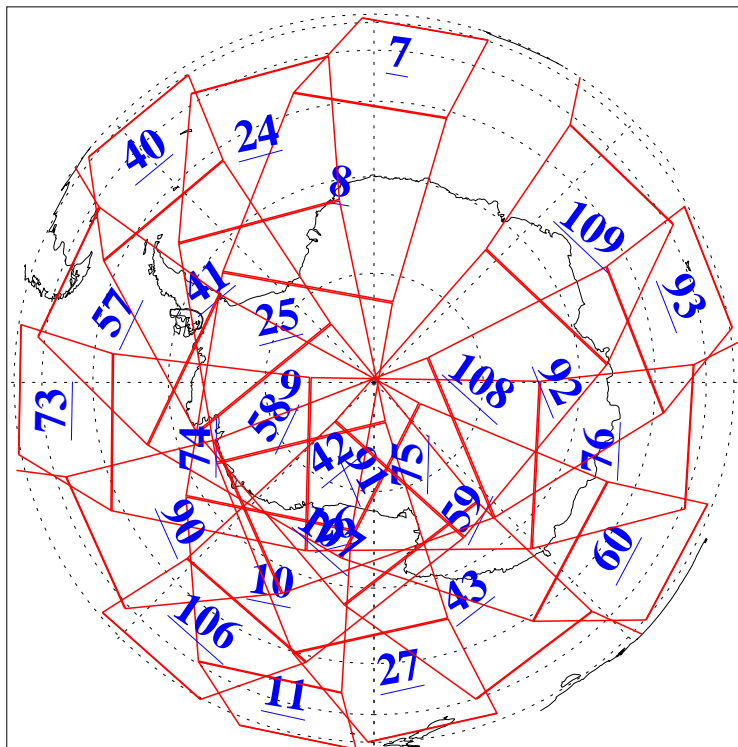

L1B Availability
AMSU Granules: 240
HSB Granules: 0
AIRS Granules: 240

3 Jun 2009
DoY 154
Aqua Day 2587
Granules: 1 to 120

Granules: 121 to 240

Legend: AMSU Available, HSB Available, AIRS Available

L1B Availability
AMSU Granules: 240
HSB Granules: 0
AIRS Granules: 240

3 Jun 2009
DoY 154
Aqua Day 2587

Ascending Granules

Descending Granules

Legend: AMSU Available, HSB Available, AIRS Available

L1B Availability
 AMSU Granules: 240
 HSB Granules: 0
 AIRS Granules: 240

3 Jun 2009
 DoY 154
 Aqua Day 2587

Northern Hemisphere Granules

Southern Hemisphere Granules

Legend: AMSU Available, HSB Available, AIRS Available