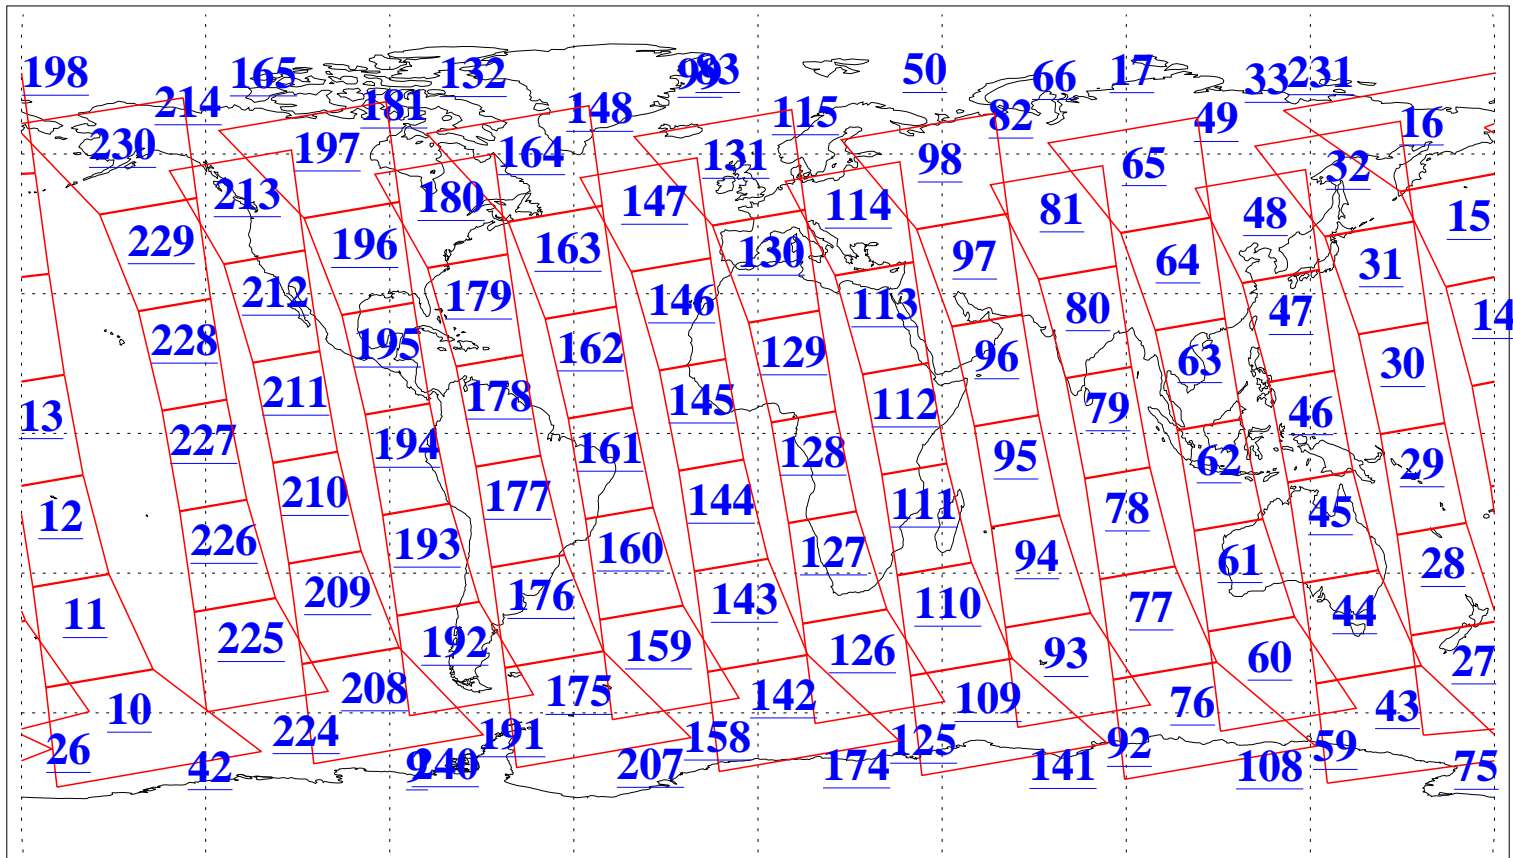

L1B Availability
AMSU Granules: 240
HSB Granules: 0
AIRS Granules: 240

3 Jun 2009
DoY 154
Aqua Day 2587
Granules: 1 to 120

Granules: 121 to 240

Legend: AMSU Available, HSB Available, AIRS Available

L1B Availability
AMSU Granules: 240
HSB Granules: 0
AIRS Granules: 240

3 Jun 2009
DoY 154
Aqua Day 2587

Ascending Granules

Descending Granules

Legend: AMSU Available, HSB Available, AIRS Available

L1B Availability
 AMSU Granules: 240
 HSB Granules: 0
 AIRS Granules: 240

3 Jun 2009
 DoY 154
 Aqua Day 2587

Northern Hemisphere Granules

Southern Hemisphere Granules

Legend: AMSU Available, HSB Available, AIRS Available