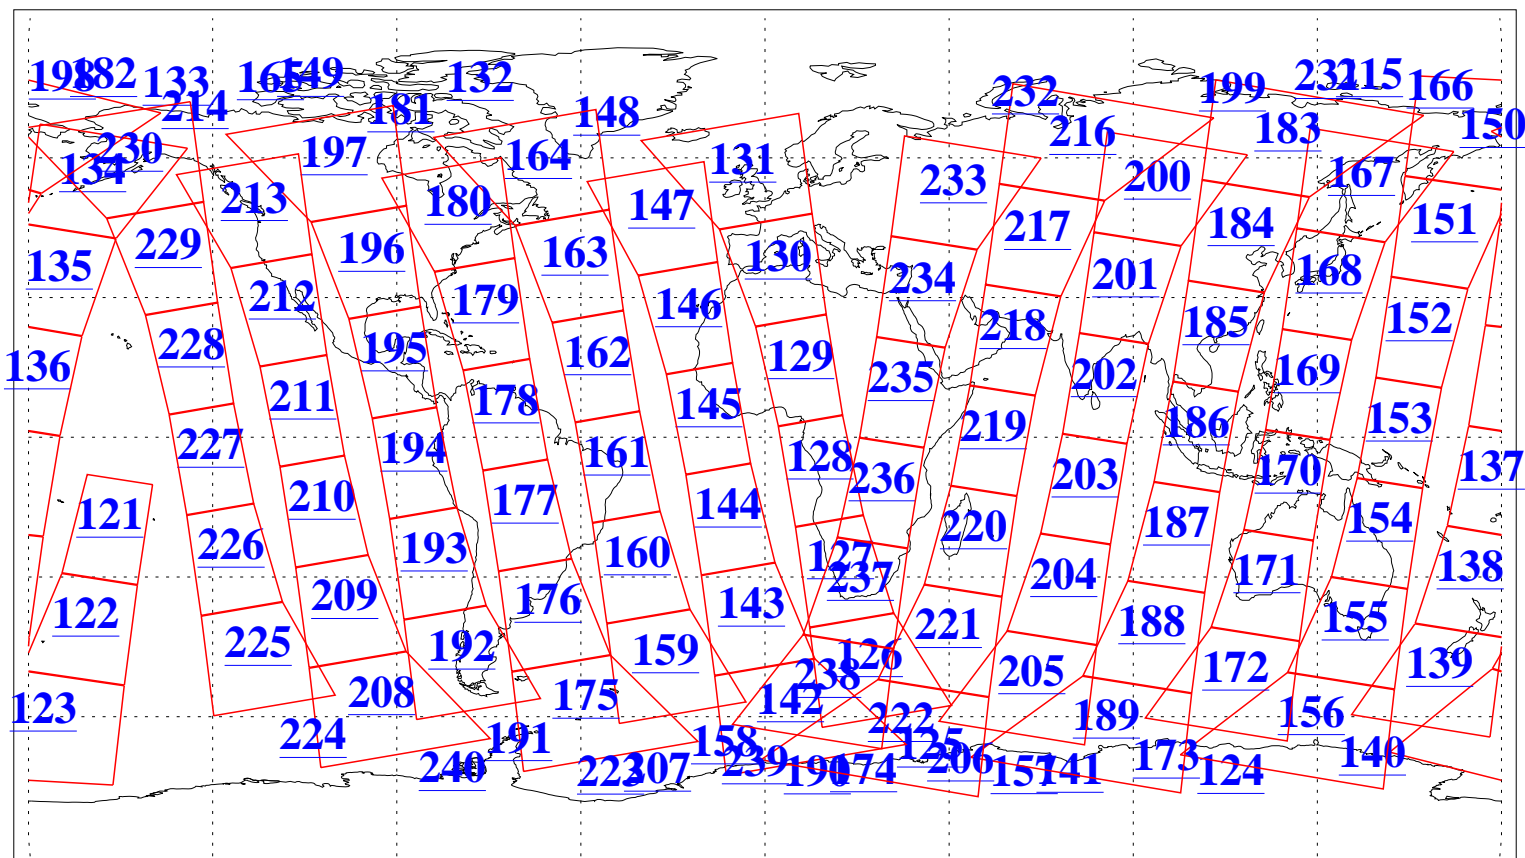

L1B Availability
AMSU Granules: 240
HSB Granules: 0
AIRS Granules: 240

3 Jun 2009
DoY 154
Aqua Day 2587
Granules: 1 to 120

Granules: 121 to 240

Legend: AMSU Available, HSB Available, AIRS Available

L1B Availability
AMSU Granules: 240
HSB Granules: 0
AIRS Granules: 240

3 Jun 2009
DoY 154
Aqua Day 2587

Ascending Granules

Descending Granules

Legend: AMSU Available, HSB Available, AIRS Available

L1B Availability
 AMSU Granules: 240
 HSB Granules: 0
 AIRS Granules: 240

3 Jun 2009
 DoY 154
 Aqua Day 2587