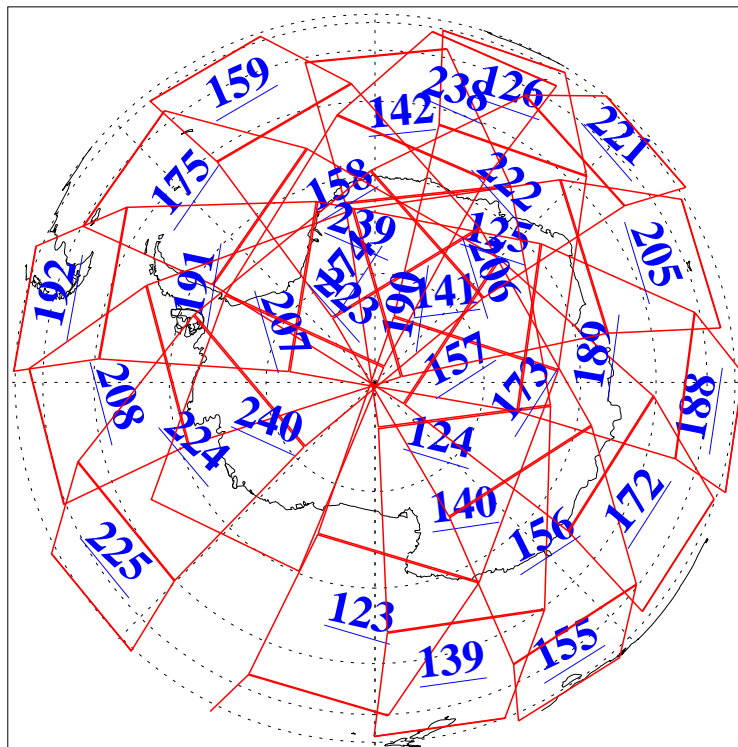

L1B Availability
AMSU Granules: 240
HSB Granules: 0
AIRS Granules: 240

3 Jun 2009
DoY 154
Aqua Day 2587
Granules: 1 to 120

Granules: 121 to 240

Legend: AMSU Available, HSB Available, AIRS Available

L1B Availability
AMSU Granules: 240
HSB Granules: 0
AIRS Granules: 240

3 Jun 2009
DoY 154
Aqua Day 2587

Ascending Granules

Descending Granules

Legend: AMSU Available, HSB Available, AIRS Available

L1B Availability
 AMSU Granules: 240
 HSB Granules: 0
 AIRS Granules: 240

3 Jun 2009
 DoY 154
 Aqua Day 2587

Northern Hemisphere Granules

Southern Hemisphere Granules

Legend: AMSU Available, HSB Available, AIRS Available