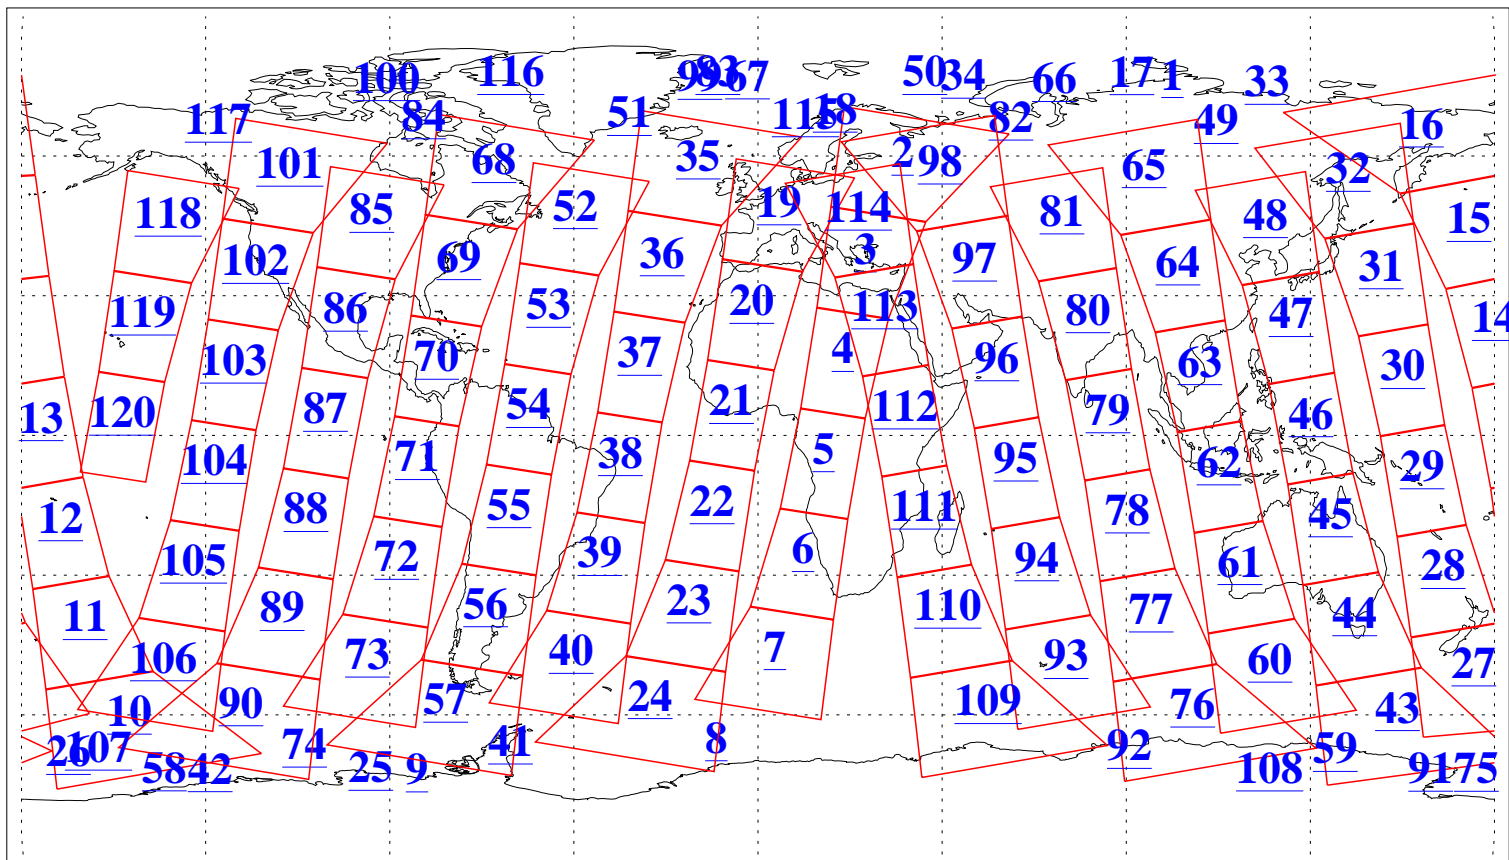

L1B Availability
AMSU Granules: 240
HSB Granules: 0
AIRS Granules: 240

3 Jun 2009
DoY 154
Aqua Day 2587
Granules: 1 to 120

Granules: 121 to 240

Legend: AMSU Available, HSB Available, AIRS Available

L1B Availability
AMSU Granules: 240
HSB Granules: 0
AIRS Granules: 240

3 Jun 2009
DoY 154
Aqua Day 2587

Ascending Granules

Descending Granules

Legend: AMSU Available, HSB Available, AIRS Available

L1B Availability
 AMSU Granules: 240
 HSB Granules: 0
 AIRS Granules: 240

3 Jun 2009
 DoY 154
 Aqua Day 2587

Northern Hemisphere Granules

Southern Hemisphere Granules

Legend: AMSU Available, HSB Available, AIRS Available