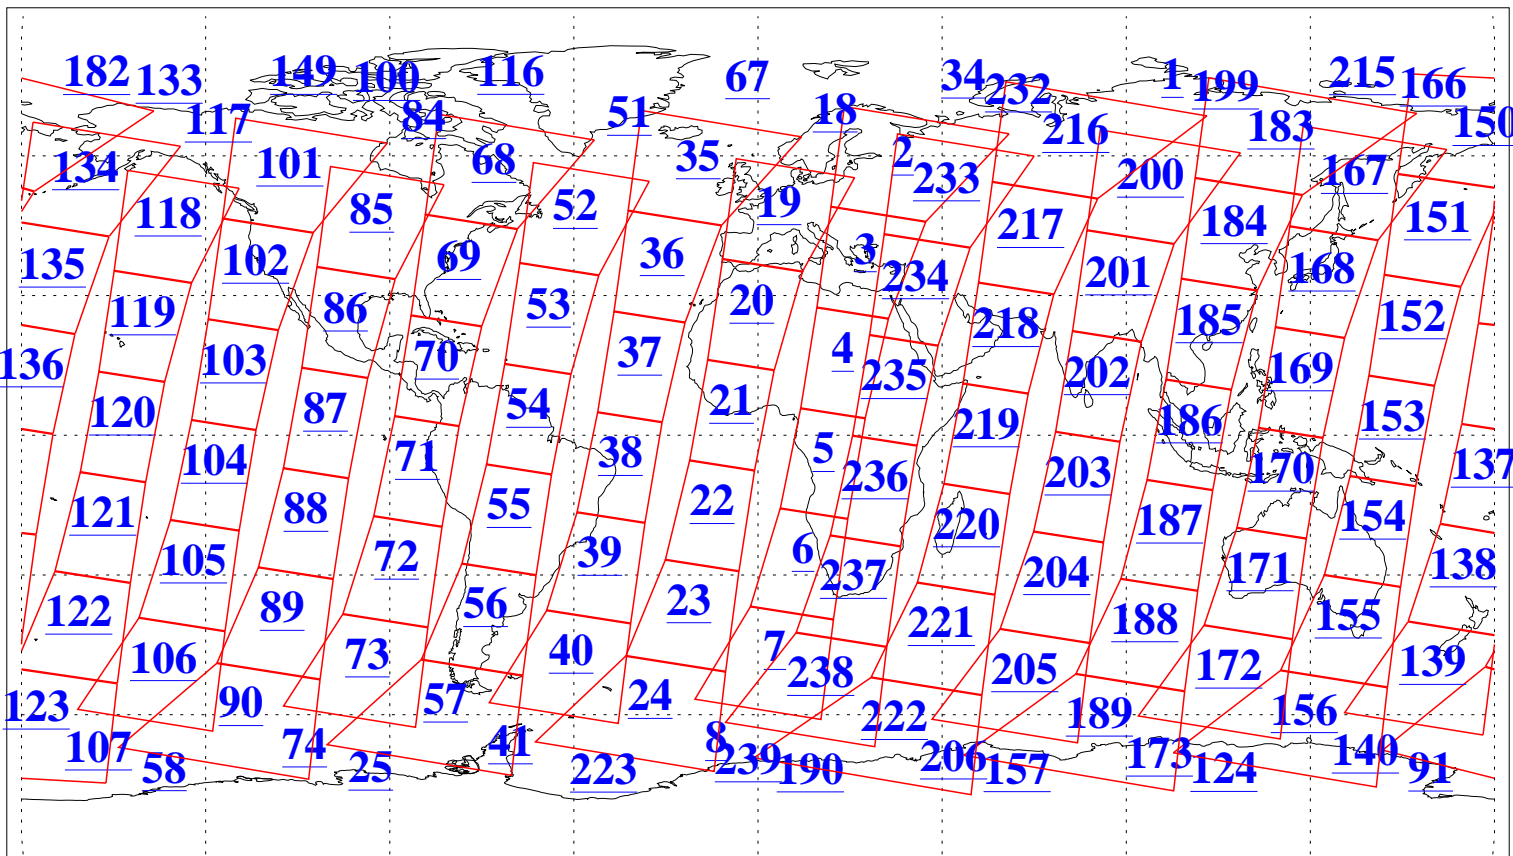

L1B Availability
AMSU Granules: 240
HSB Granules: 0
AIRS Granules: 240

3 Jun 2009
DoY 154
Aqua Day 2587
Granules: 1 to 120

Granules: 121 to 240

Legend: AMSU Available, HSB Available, AIRS Available

L1B Availability
AMSU Granules: 240
HSB Granules: 0
AIRS Granules: 240

3 Jun 2009
DoY 154
Aqua Day 2587

Ascending Granules

Descending Granules

Legend: AMSU Available, HSB Available, AIRS Available

L1B Availability
 AMSU Granules: 240
 HSB Granules: 0
 AIRS Granules: 240

3 Jun 2009
 DoY 154
 Aqua Day 2587

Northern Hemisphere Granules

Southern Hemisphere Granules

Legend: AMSU Available, HSB Available, AIRS Available