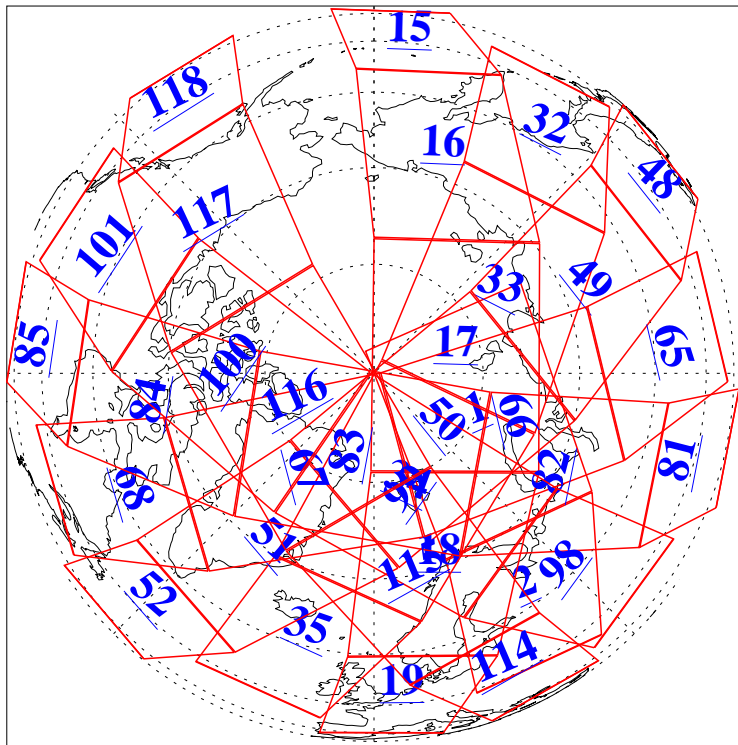

L1B Availability
AMSU Granules: 240
HSB Granules: 0
AIRS Granules: 240

3 Jun 2009
DoY 154
Aqua Day 2587
Granules: 1 to 120

Granules: 121 to 240

Legend: AMSU Available, HSB Available, AIRS Available

L1B Availability
AMSU Granules: 240
HSB Granules: 0
AIRS Granules: 240

3 Jun 2009
DoY 154
Aqua Day 2587

Ascending Granules

Descending Granules

Legend: AMSU Available, HSB Available, AIRS Available

L1B Availability
 AMSU Granules: 240
 HSB Granules: 0
 AIRS Granules: 240

3 Jun 2009
 DoY 154
 Aqua Day 2587

Northern Hemisphere Granules

Southern Hemisphere Granules

Legend: AMSU Available, HSB Available, AIRS Available