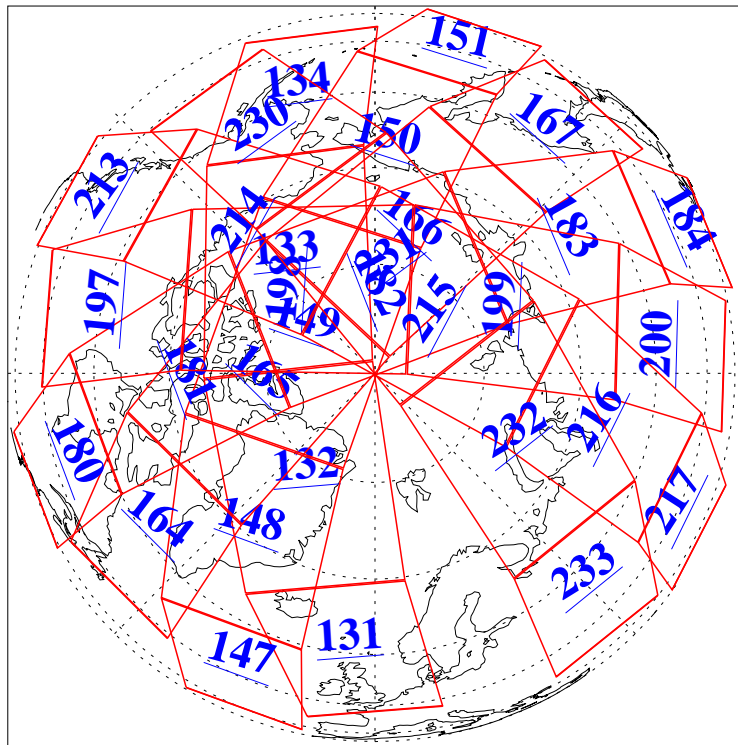

L1B Availability
AMSU Granules: 240
HSB Granules: 0
AIRS Granules: 240

3 Jun 2009
DoY 154
Aqua Day 2587
Granules: 1 to 120

Granules: 121 to 240

Legend: AMSU Available, HSB Available, AIRS Available

L1B Availability
AMSU Granules: 240
HSB Granules: 0
AIRS Granules: 240

3 Jun 2009
DoY 154
Aqua Day 2587

Ascending Granules

Descending Granules

Legend: AMSU Available, HSB Available, AIRS Available

L1B Availability
 AMSU Granules: 240
 HSB Granules: 0
 AIRS Granules: 240

3 Jun 2009
 DoY 154
 Aqua Day 2587

Northern Hemisphere Granules

Southern Hemisphere Granules

Legend: AMSU Available, HSB Available, AIRS Available