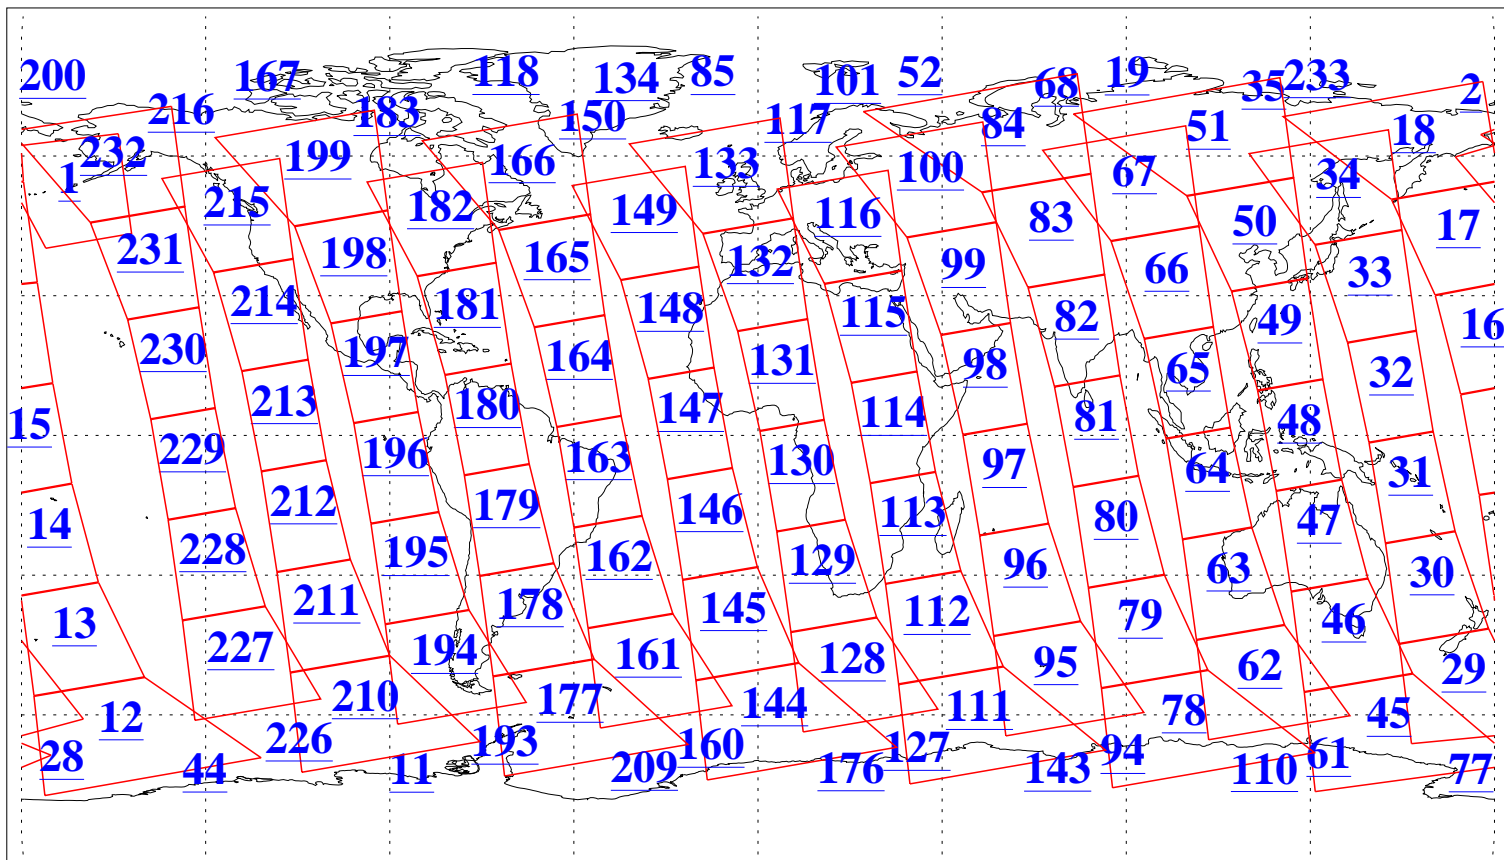

L1B Availability  
AMSU Granules: 240  
HSB Granules: 0  
AIRS Granules: 240

1 Jun 2009  
DoY 152  
Aqua Day 2585  
Granules: 1 to 120

Granules: 121 to 240

Legend: AMSU Available, HSB Available, AIRS Available

L1B Availability  
AMSU Granules: 240  
HSB Granules: 0  
AIRS Granules: 240

1 Jun 2009  
DoY 152  
Aqua Day 2585

Ascending Granules

Descending Granules

Legend: AMSU Available, HSB Available, AIRS Available

L1B Availability  
 AMSU Granules: 240  
 HSB Granules: 0  
 AIRS Granules: 240

1 Jun 2009  
 DoY 152  
 Aqua Day 2585

Northern Hemisphere Granules

Southern Hemisphere Granules

Legend: AMSU Available, HSB Available, AIRS Available