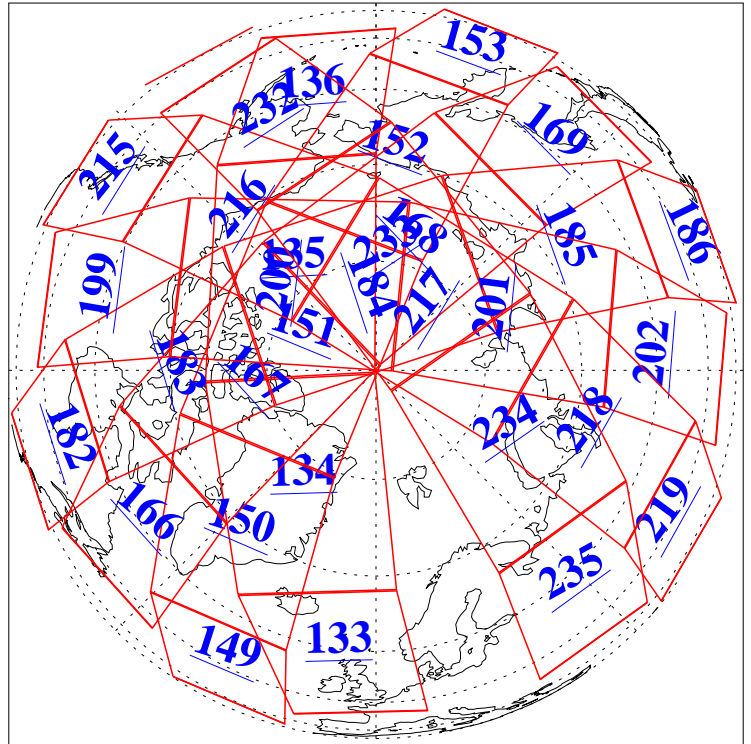

L1B Availability  
AMSU Granules: 240  
HSB Granules: 0  
AIRS Granules: 240

1 Jun 2009  
DoY 152  
Aqua Day 2585  
Granules: 1 to 120

Granules: 121 to 240

Legend: AMSU Available, HSB Available, AIRS Available

L1B Availability  
AMSU Granules: 240  
HSB Granules: 0  
AIRS Granules: 240

1 Jun 2009  
DoY 152  
Aqua Day 2585

Ascending Granules

Descending Granules

Legend: AMSU Available, HSB Available, AIRS Available

L1B Availability  
 AMSU Granules: 240  
 HSB Granules: 0  
 AIRS Granules: 240

1 Jun 2009  
 DoY 152  
 Aqua Day 2585

Northern Hemisphere Granules

Southern Hemisphere Granules

Legend: AMSU Available, HSB Available, AIRS Available