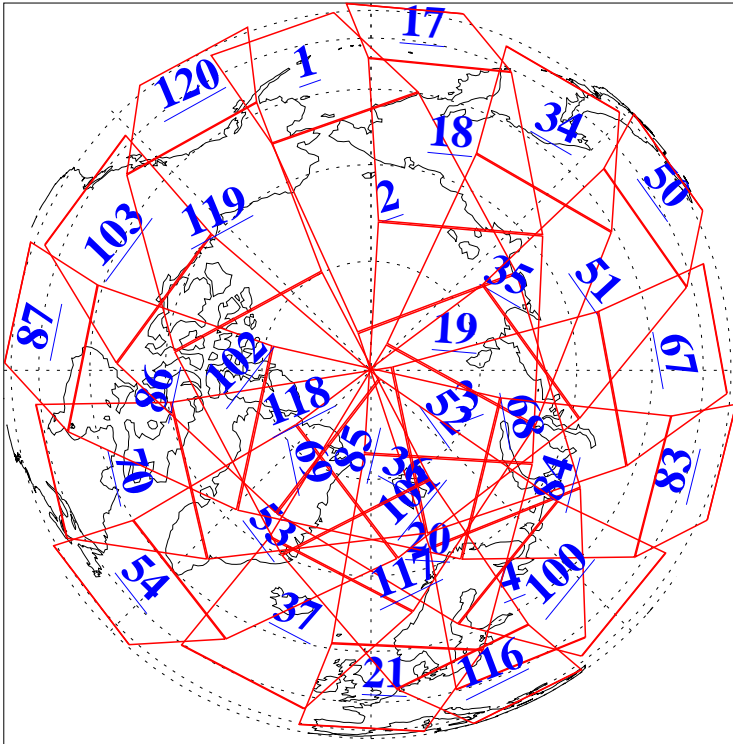

L1B Availability  
AMSU Granules: 240  
HSB Granules: 0  
AIRS Granules: 240

1 Jun 2009  
DoY 152  
Aqua Day 2585  
Granules: 1 to 120

Granules: 121 to 240

Legend: AMSU Available, HSB Available, AIRS Available

L1B Availability  
AMSU Granules: 240  
HSB Granules: 0  
AIRS Granules: 240

1 Jun 2009  
DoY 152  
Aqua Day 2585

Ascending Granules

Descending Granules

Legend: AMSU Available, HSB Available, AIRS Available

L1B Availability  
 AMSU Granules: 240  
 HSB Granules: 0  
 AIRS Granules: 240

1 Jun 2009  
 DoY 152  
 Aqua Day 2585

Northern Hemisphere Granules

Southern Hemisphere Granules

Legend: AMSU Available, HSB Available, AIRS Available