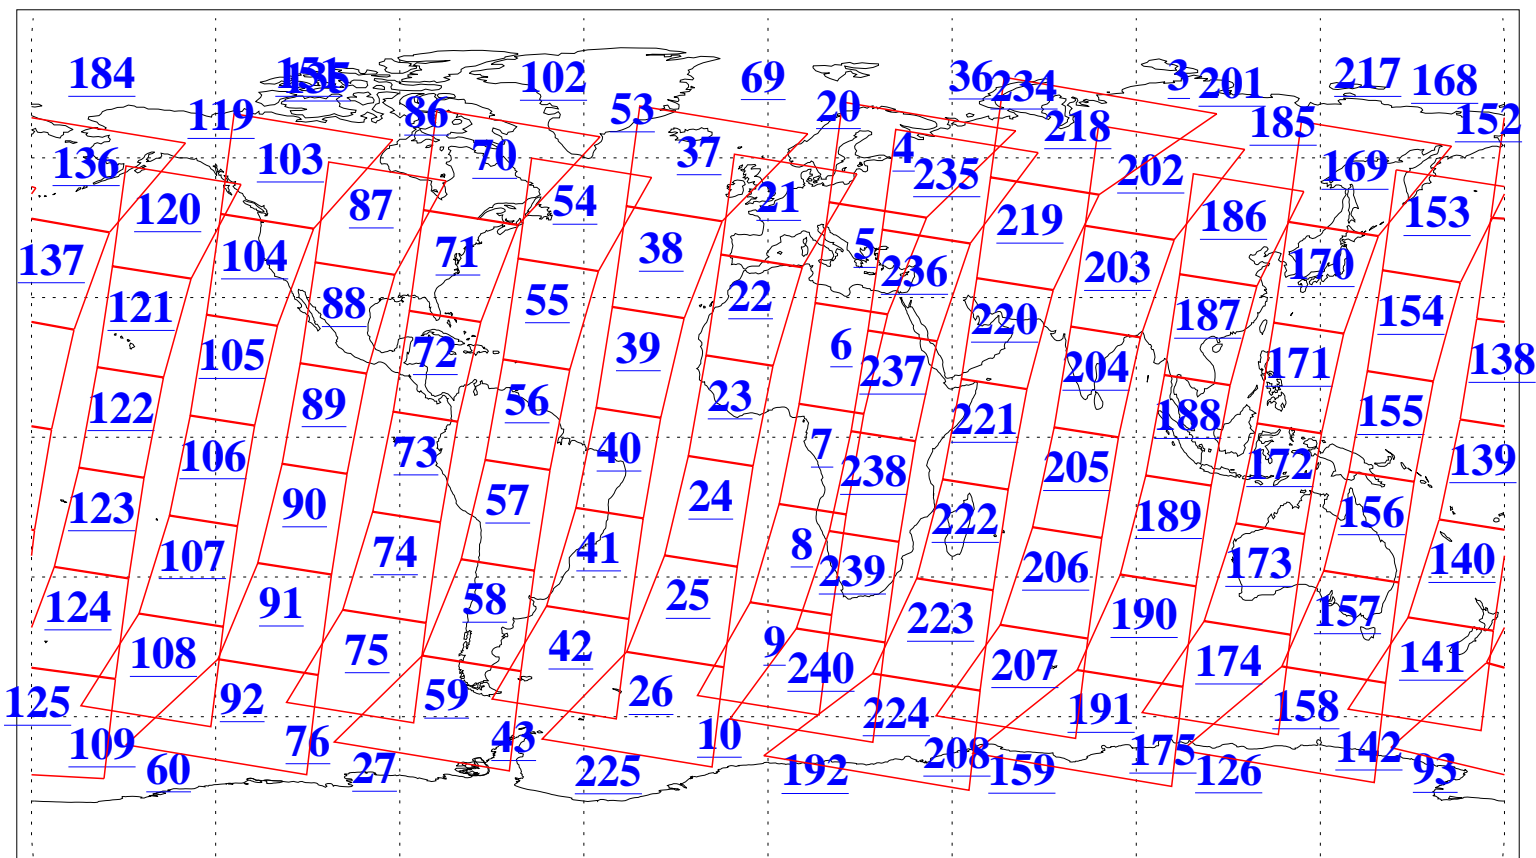

L1B Availability  
AMSU Granules: 240  
HSB Granules: 0  
AIRS Granules: 240

1 Jun 2009  
DoY 152  
Aqua Day 2585  
Granules: 1 to 120

Granules: 121 to 240

Legend: AMSU Available, HSB Available, AIRS Available

L1B Availability  
AMSU Granules: 240  
HSB Granules: 0  
AIRS Granules: 240

1 Jun 2009  
DoY 152  
Aqua Day 2585

Ascending Granules

Descending Granules

Legend: AMSU Available, HSB Available, AIRS Available

L1B Availability  
 AMSU Granules: 240  
 HSB Granules: 0  
 AIRS Granules: 240

1 Jun 2009  
 DoY 152  
 Aqua Day 2585

Northern Hemisphere Granules

Southern Hemisphere Granules

Legend: AMSU Available, HSB Available, AIRS Available