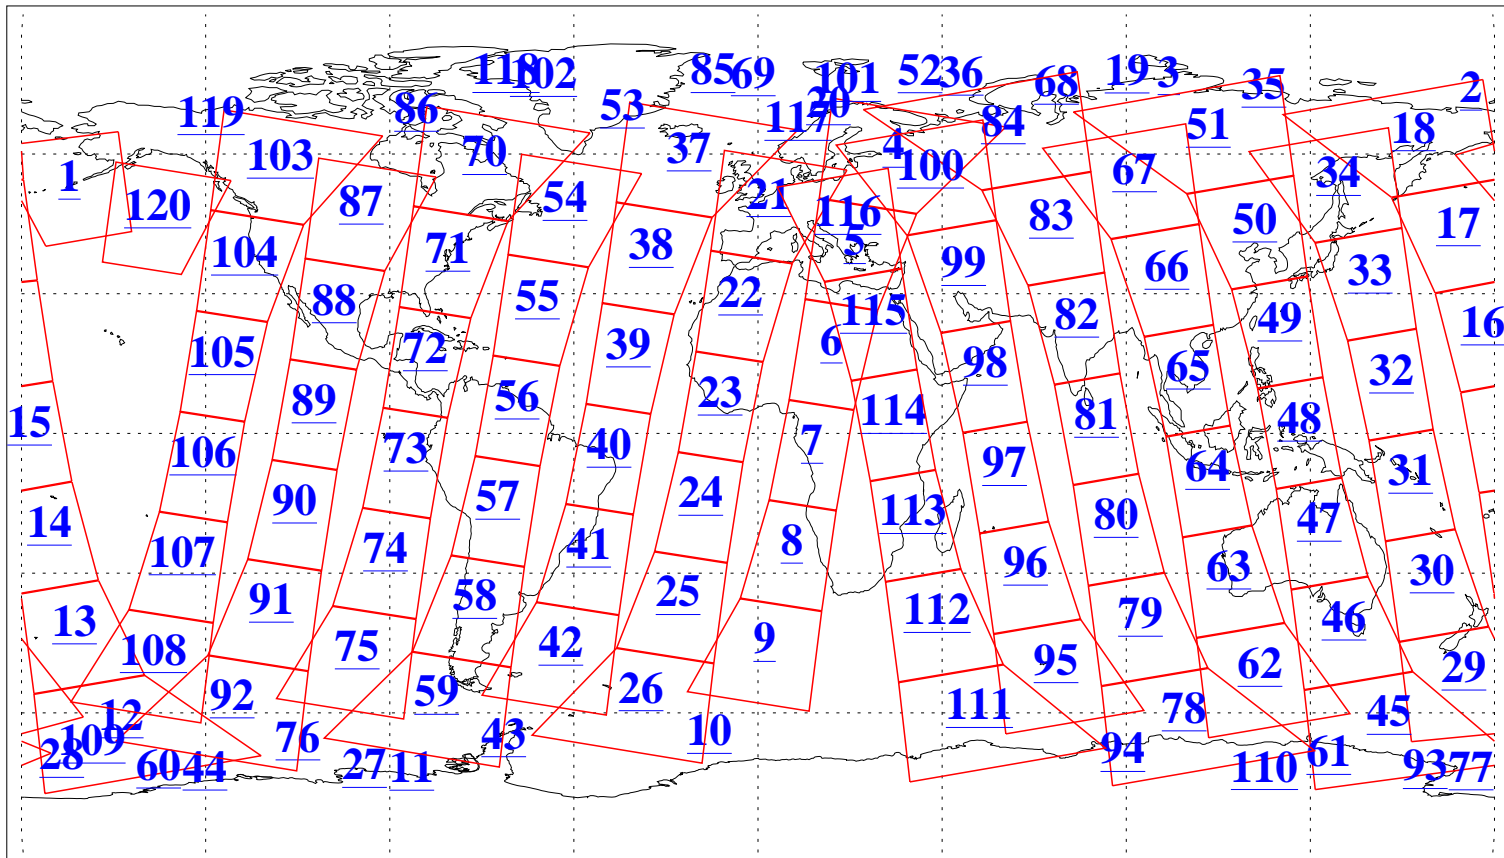

L1B Availability  
AMSU Granules: 240  
HSB Granules: 0  
AIRS Granules: 240

1 Jun 2009  
DoY 152  
Aqua Day 2585  
Granules: 1 to 120

Granules: 121 to 240

Legend: AMSU Available, HSB Available, AIRS Available

L1B Availability  
AMSU Granules: 240  
HSB Granules: 0  
AIRS Granules: 240

1 Jun 2009  
DoY 152  
Aqua Day 2585

Ascending Granules

Descending Granules

Legend: AMSU Available, HSB Available, AIRS Available

L1B Availability  
 AMSU Granules: 240  
 HSB Granules: 0  
 AIRS Granules: 240

1 Jun 2009  
 DoY 152  
 Aqua Day 2585

Northern Hemisphere Granules

Southern Hemisphere Granules

Legend: AMSU Available, HSB Available, AIRS Available