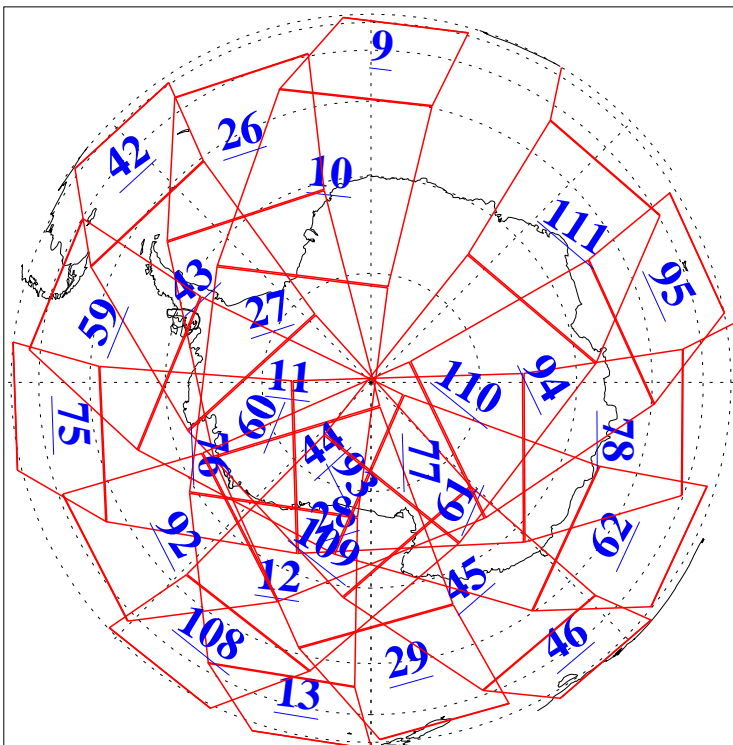

L1B Availability  
AMSU Granules: 240  
HSB Granules: 0  
AIRS Granules: 240

1 Jun 2009  
DoY 152  
Aqua Day 2585  
Granules: 1 to 120

Granules: 121 to 240

Legend: AMSU Available, HSB Available, AIRS Available

L1B Availability  
AMSU Granules: 240  
HSB Granules: 0  
AIRS Granules: 240

1 Jun 2009  
DoY 152  
Aqua Day 2585

Ascending Granules

Descending Granules

Legend: AMSU Available, HSB Available, AIRS Available

L1B Availability  
 AMSU Granules: 240  
 HSB Granules: 0  
 AIRS Granules: 240

1 Jun 2009  
 DoY 152  
 Aqua Day 2585

Northern Hemisphere Granules

Southern Hemisphere Granules

Legend: AMSU Available, HSB Available, AIRS Available