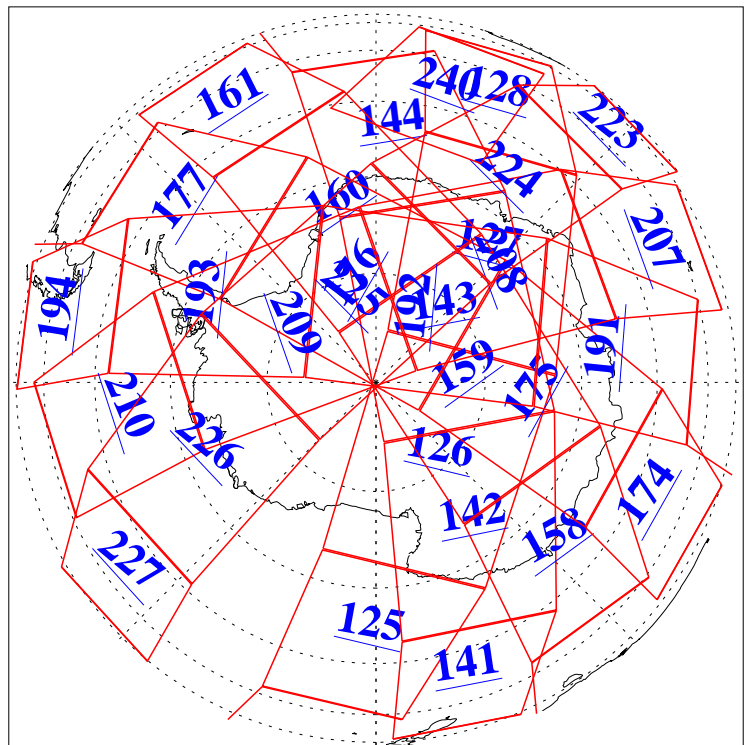

L1B Availability  
AMSU Granules: 240  
HSB Granules: 0  
AIRS Granules: 240

1 Jun 2009  
DoY 152  
Aqua Day 2585  
Granules: 1 to 120

Granules: 121 to 240

Legend: AMSU Available, HSB Available, AIRS Available

L1B Availability  
AMSU Granules: 240  
HSB Granules: 0  
AIRS Granules: 240

1 Jun 2009  
DoY 152  
Aqua Day 2585

Ascending Granules

Descending Granules

Legend: AMSU Available, HSB Available, AIRS Available

L1B Availability  
 AMSU Granules: 240  
 HSB Granules: 0  
 AIRS Granules: 240

1 Jun 2009  
 DoY 152  
 Aqua Day 2585

Northern Hemisphere Granules

Southern Hemisphere Granules

Legend: AMSU Available, HSB Available, AIRS Available