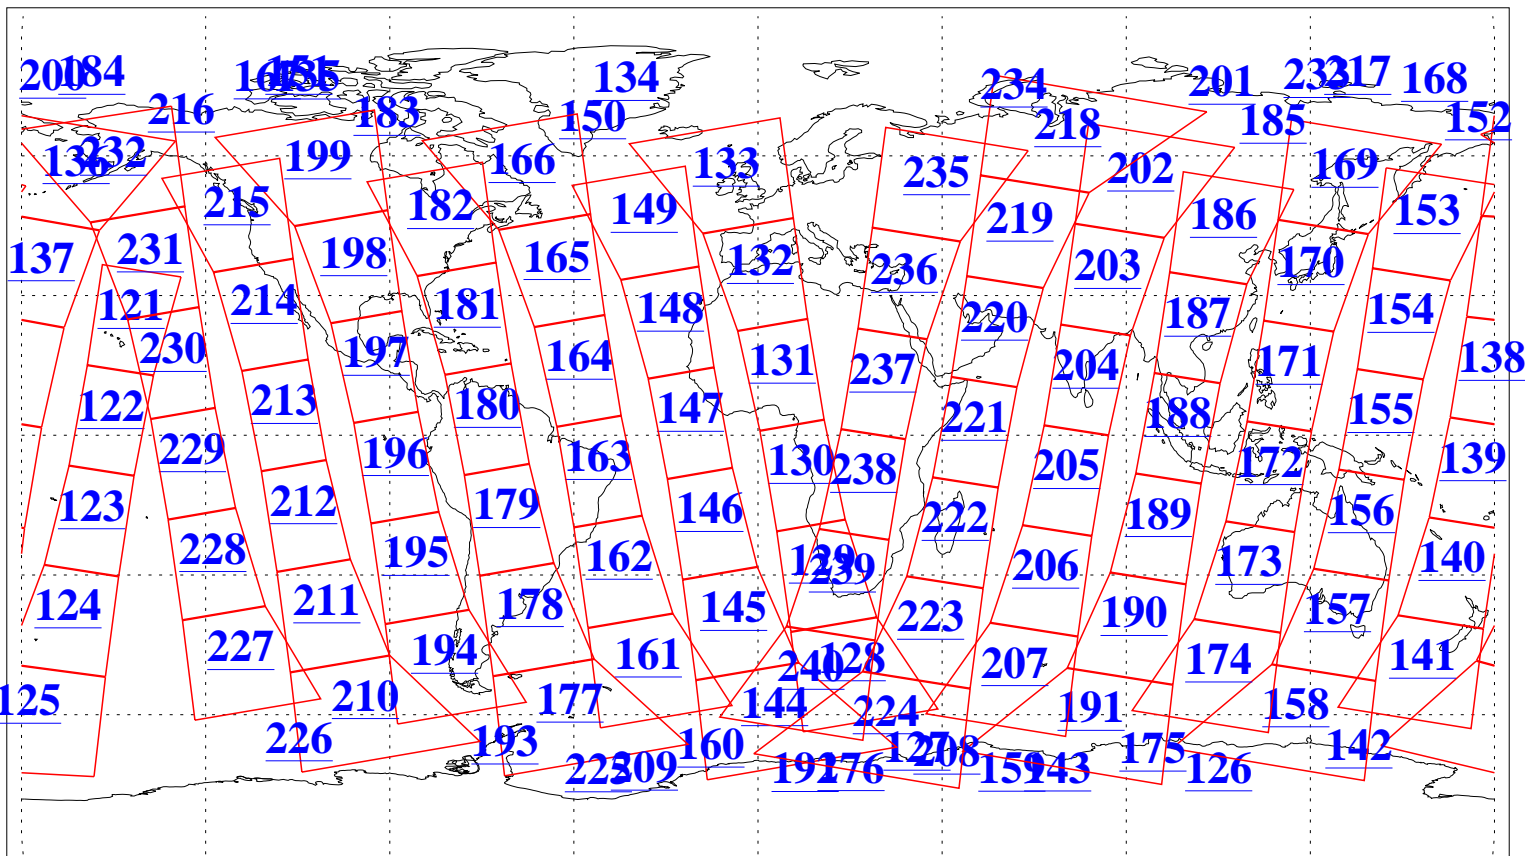

L1B Availability  
AMSU Granules: 240  
HSB Granules: 0  
AIRS Granules: 240

1 Jun 2009  
DoY 152  
Aqua Day 2585  
Granules: 1 to 120

Granules: 121 to 240

Legend: AMSU Available, HSB Available, AIRS Available

L1B Availability  
AMSU Granules: 240  
HSB Granules: 0  
AIRS Granules: 240

1 Jun 2009  
DoY 152  
Aqua Day 2585

Ascending Granules

Descending Granules

Legend: AMSU Available, HSB Available, AIRS Available

L1B Availability  
 AMSU Granules: 240  
 HSB Granules: 0  
 AIRS Granules: 240

1 Jun 2009  
 DoY 152  
 Aqua Day 2585

Northern Hemisphere Granules

Southern Hemisphere Granules

Legend: AMSU Available, HSB Available, AIRS Available