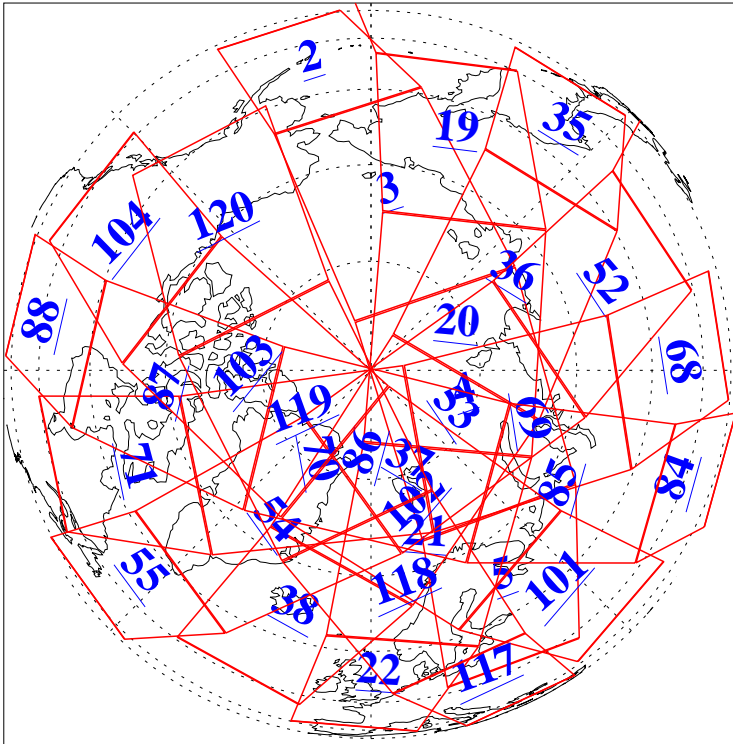

L1B Availability
AMSU Granules: 240
HSB Granules: 0
AIRS Granules: 240

23 May 2009
DoY 143
Aqua Day 2576
Granules: 1 to 120

Granules: 121 to 240

Legend: AMSU Available, HSB Available, AIRS Available

L1B Availability
AMSU Granules: 240
HSB Granules: 0
AIRS Granules: 240

23 May 2009
DoY 143
Aqua Day 2576
Ascending Granules

Descending Granules

Legend: AMSU Available, HSB Available, AIRS Available

L1B Availability
 AMSU Granules: 240
 HSB Granules: 0
 AIRS Granules: 240

23 May 2009
 DoY 143
 Aqua Day 2576

Northern Hemisphere Granules

Southern Hemisphere Granules

Legend: AMSU Available, HSB Available, AIRS Available