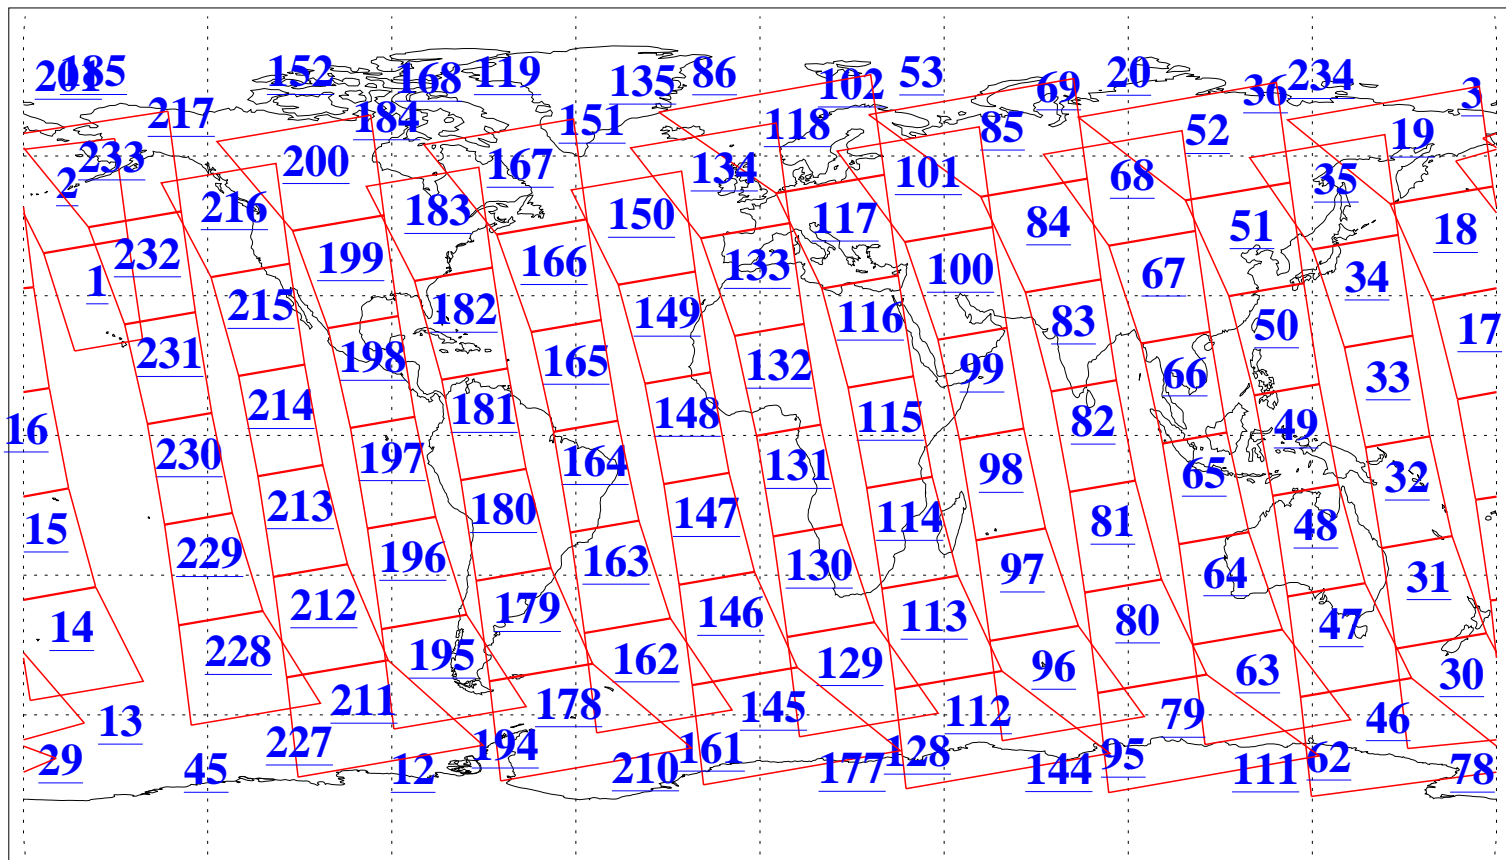

L1B Availability
AMSU Granules: 240
HSB Granules: 0
AIRS Granules: 240

23 May 2009
DoY 143
Aqua Day 2576
Granules: 1 to 120

Granules: 121 to 240

Legend: AMSU Available, HSB Available, AIRS Available

L1B Availability
AMSU Granules: 240
HSB Granules: 0
AIRS Granules: 240

23 May 2009
DoY 143
Aqua Day 2576
Ascending Granules

Descending Granules

Legend: AMSU Available, HSB Available, AIRS Available

L1B Availability
 AMSU Granules: 240
 HSB Granules: 0
 AIRS Granules: 240

23 May 2009
 DoY 143
 Aqua Day 2576

Northern Hemisphere Granules

Southern Hemisphere Granules

Legend: AMSU Available, HSB Available, AIRS Available