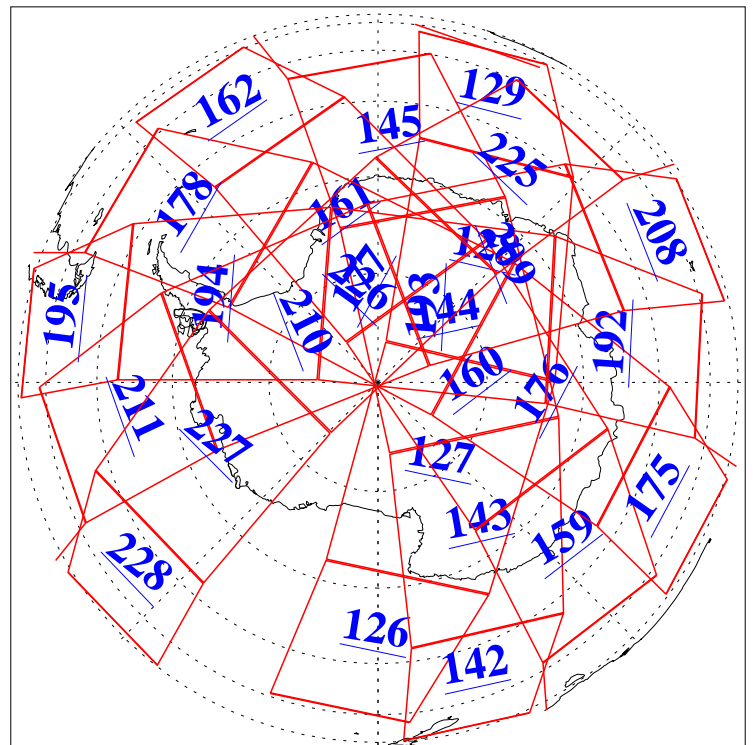

23 May 2009
DoY 143
Aqua Day 2576
Ascending Granules

Descending Granules

Legend: AMSU Available, HSB Available, AIRS Available

L1B Availability
 AMSU Granules: 240
 HSB Granules: 0
 AIRS Granules: 240

23 May 2009
 DoY 143
 Aqua Day 2576

Northern Hemisphere Granules

Southern Hemisphere Granules

Legend: AMSU Available, HSB Available, AIRS Available