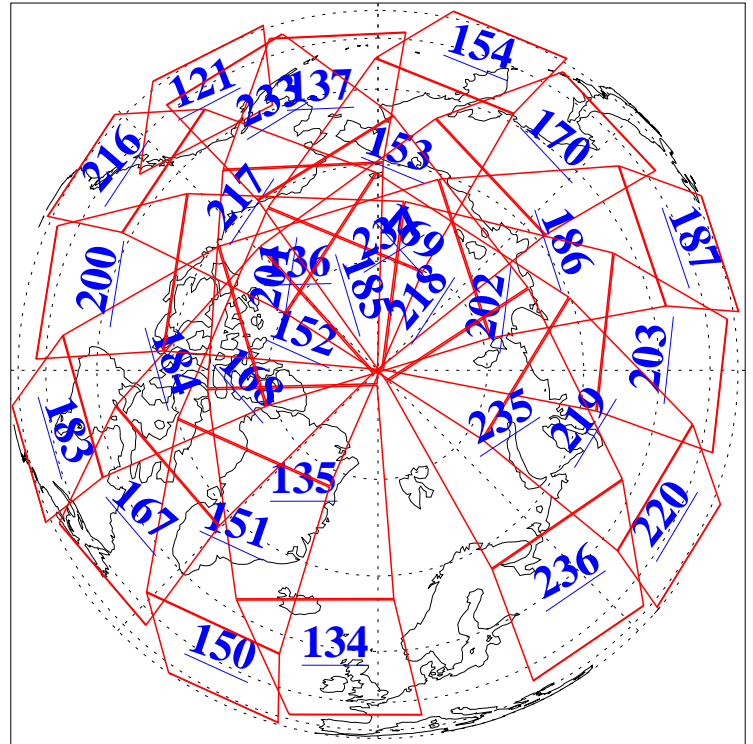

23 May 2009
DoY 143
Aqua Day 2576
Ascending Granules

Descending Granules

Legend: AMSU Available, HSB Available, AIRS Available

L1B Availability
 AMSU Granules: 240
 HSB Granules: 0
 AIRS Granules: 240

23 May 2009
 DoY 143
 Aqua Day 2576

Northern Hemisphere Granules

Southern Hemisphere Granules

Legend: AMSU Available, HSB Available, AIRS Available