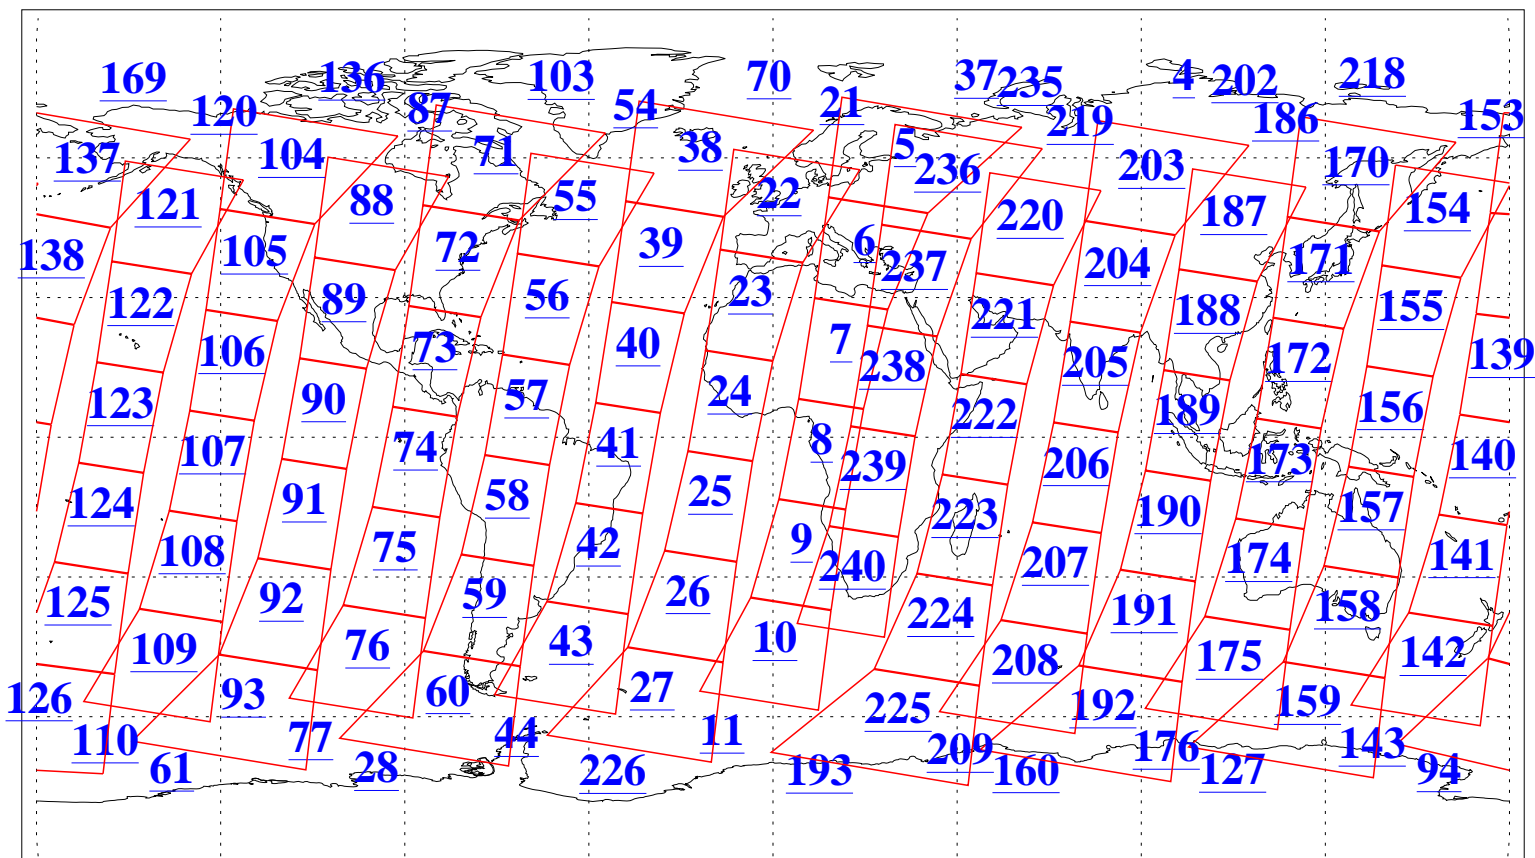

L1B Availability
AMSU Granules: 240
HSB Granules: 0
AIRS Granules: 240

23 May 2009
DoY 143
Aqua Day 2576
Granules: 1 to 120

Granules: 121 to 240

Legend: AMSU Available, HSB Available, AIRS Available

L1B Availability
AMSU Granules: 240
HSB Granules: 0
AIRS Granules: 240

23 May 2009
DoY 143
Aqua Day 2576
Ascending Granules

Descending Granules

Legend: AMSU Available, HSB Available, AIRS Available

L1B Availability
 AMSU Granules: 240
 HSB Granules: 0
 AIRS Granules: 240

23 May 2009
 DoY 143
 Aqua Day 2576

Northern Hemisphere Granules

Southern Hemisphere Granules

Legend: AMSU Available, HSB Available, AIRS Available