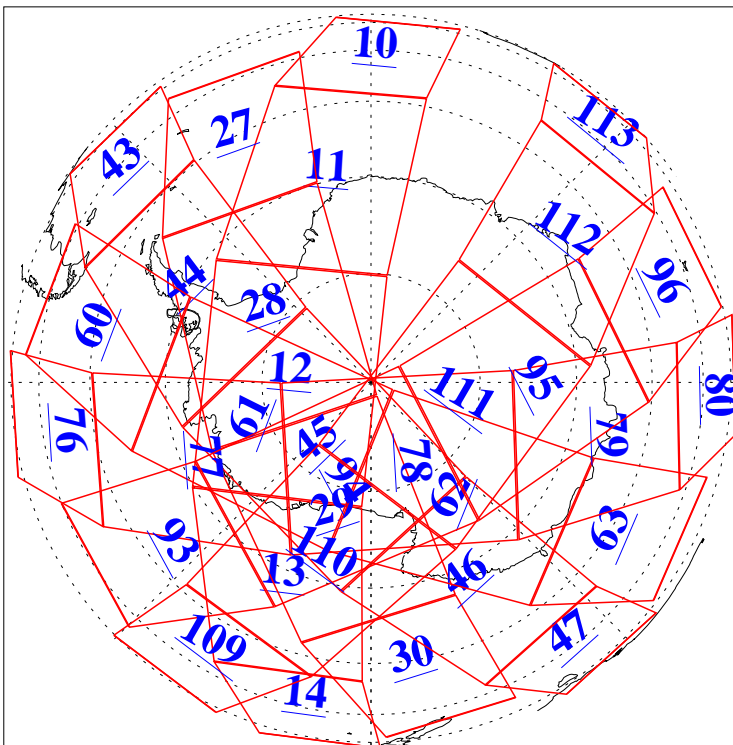

L1B Availability
AMSU Granules: 240
HSB Granules: 0
AIRS Granules: 240

23 May 2009
DoY 143
Aqua Day 2576
Granules: 1 to 120

Granules: 121 to 240

Legend: AMSU Available, HSB Available, AIRS Available

L1B Availability
AMSU Granules: 240
HSB Granules: 0
AIRS Granules: 240

23 May 2009
DoY 143
Aqua Day 2576
Ascending Granules

Descending Granules

Legend: AMSU Available, HSB Available, AIRS Available

L1B Availability
 AMSU Granules: 240
 HSB Granules: 0
 AIRS Granules: 240

23 May 2009
 DoY 143
 Aqua Day 2576

Northern Hemisphere Granules

Southern Hemisphere Granules

Legend: AMSU Available, HSB Available, AIRS Available