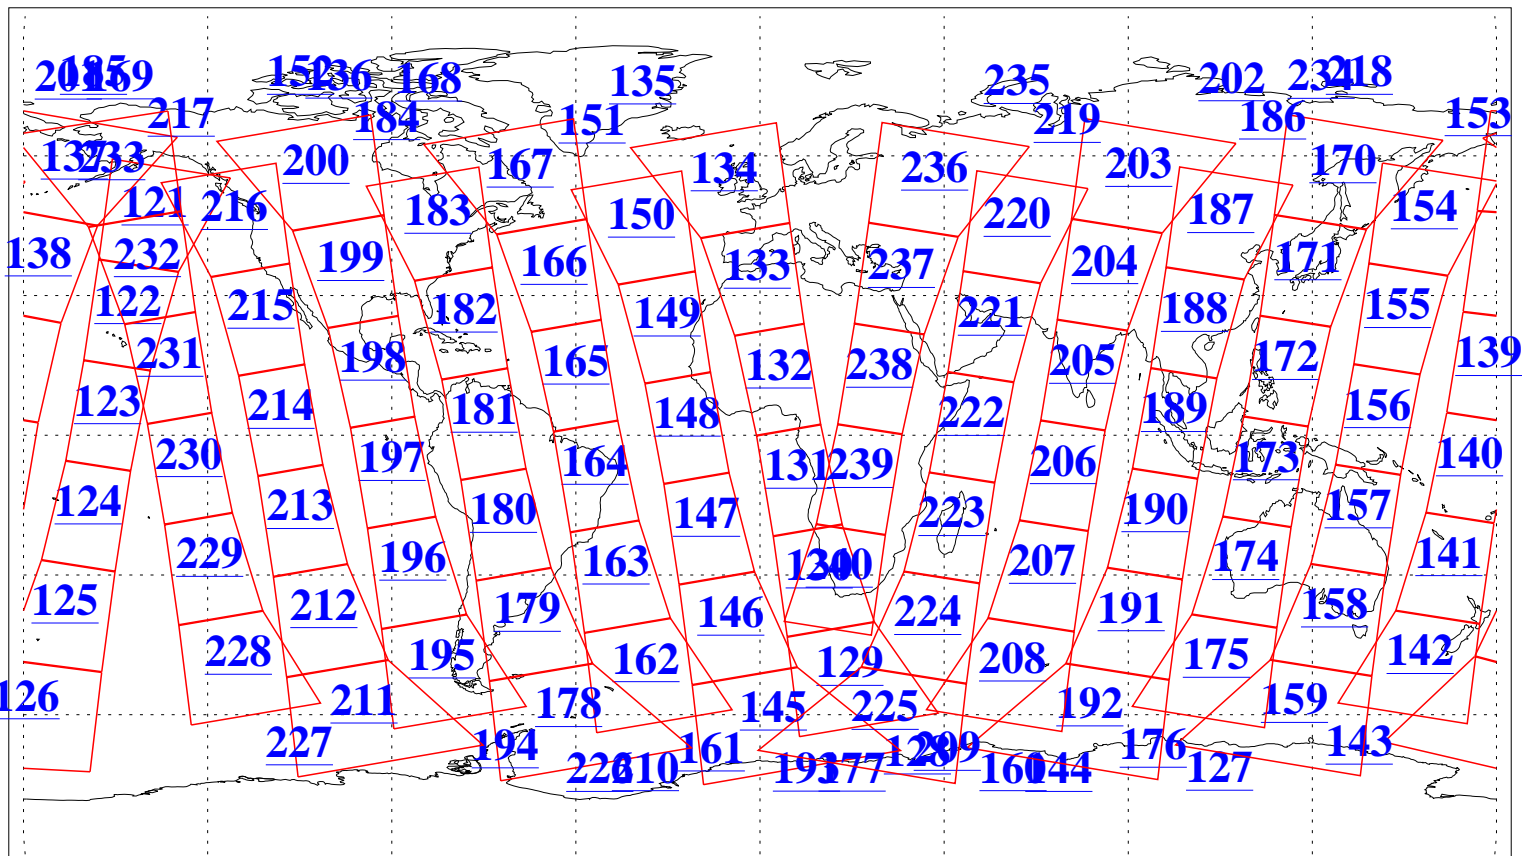

L1B Availability
AMSU Granules: 240
HSB Granules: 0
AIRS Granules: 240

23 May 2009
DoY 143
Aqua Day 2576
Granules: 1 to 120

Granules: 121 to 240

Legend: AMSU Available, HSB Available, AIRS Available

L1B Availability
AMSU Granules: 240
HSB Granules: 0
AIRS Granules: 240

23 May 2009
DoY 143
Aqua Day 2576
Ascending Granules

Descending Granules

Legend: AMSU Available, HSB Available, AIRS Available

L1B Availability
 AMSU Granules: 240
 HSB Granules: 0
 AIRS Granules: 240

23 May 2009
 DoY 143
 Aqua Day 2576

Northern Hemisphere Granules

Southern Hemisphere Granules

Legend: AMSU Available, HSB Available, AIRS Available