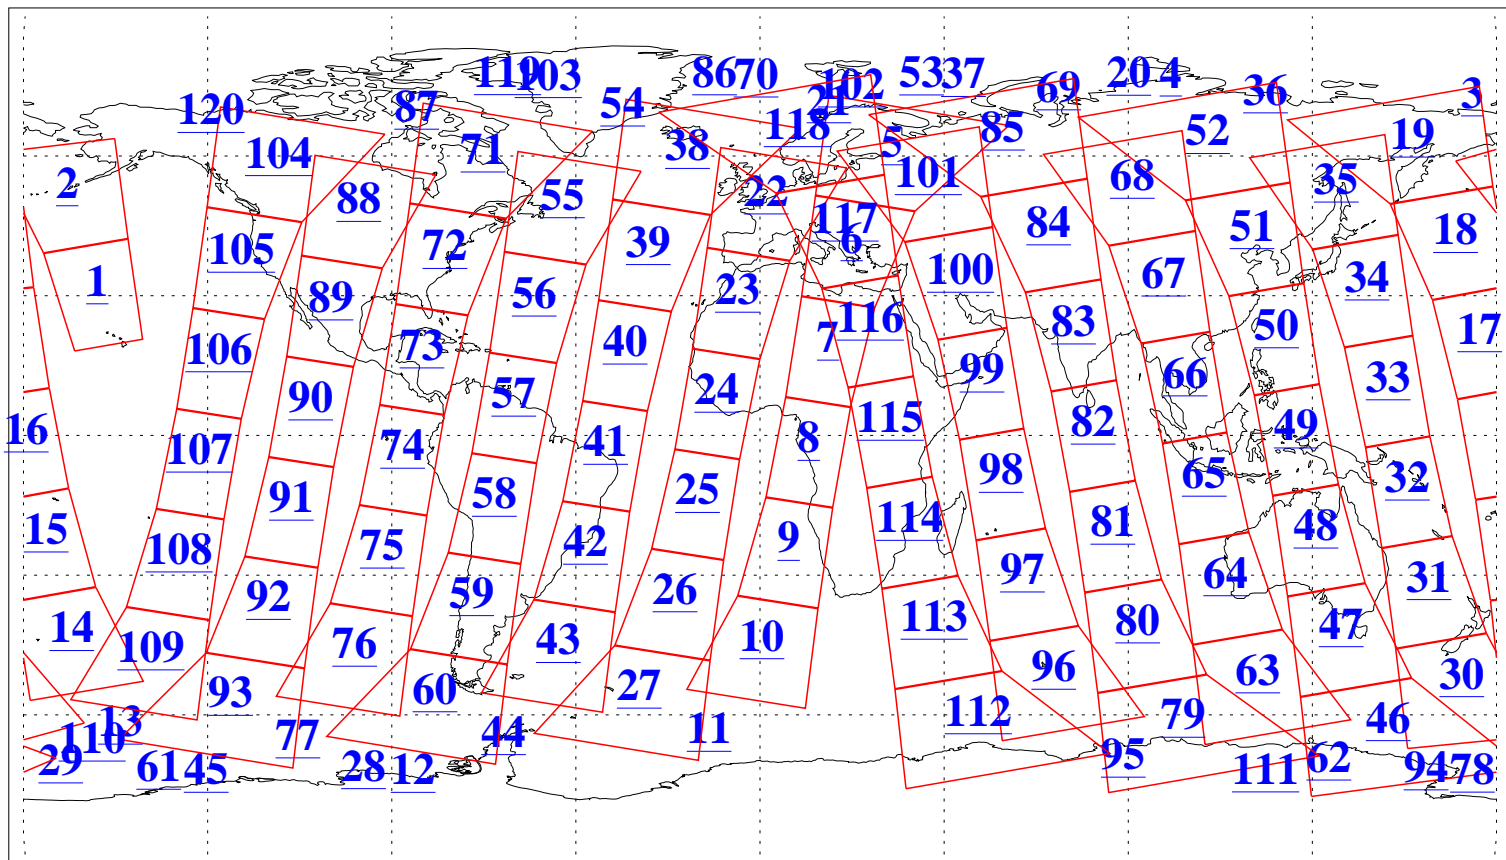

L1B Availability
AMSU Granules: 240
HSB Granules: 0
AIRS Granules: 240

23 May 2009
DoY 143
Aqua Day 2576
Granules: 1 to 120

Granules: 121 to 240

Legend: AMSU Available, HSB Available, AIRS Available

L1B Availability
AMSU Granules: 240
HSB Granules: 0
AIRS Granules: 240

23 May 2009
DoY 143
Aqua Day 2576
Ascending Granules

Descending Granules

Legend: AMSU Available, HSB Available, AIRS Available

L1B Availability
 AMSU Granules: 240
 HSB Granules: 0
 AIRS Granules: 240

23 May 2009
 DoY 143
 Aqua Day 2576

Northern Hemisphere Granules

Southern Hemisphere Granules

Legend: AMSU Available, HSB Available, AIRS Available