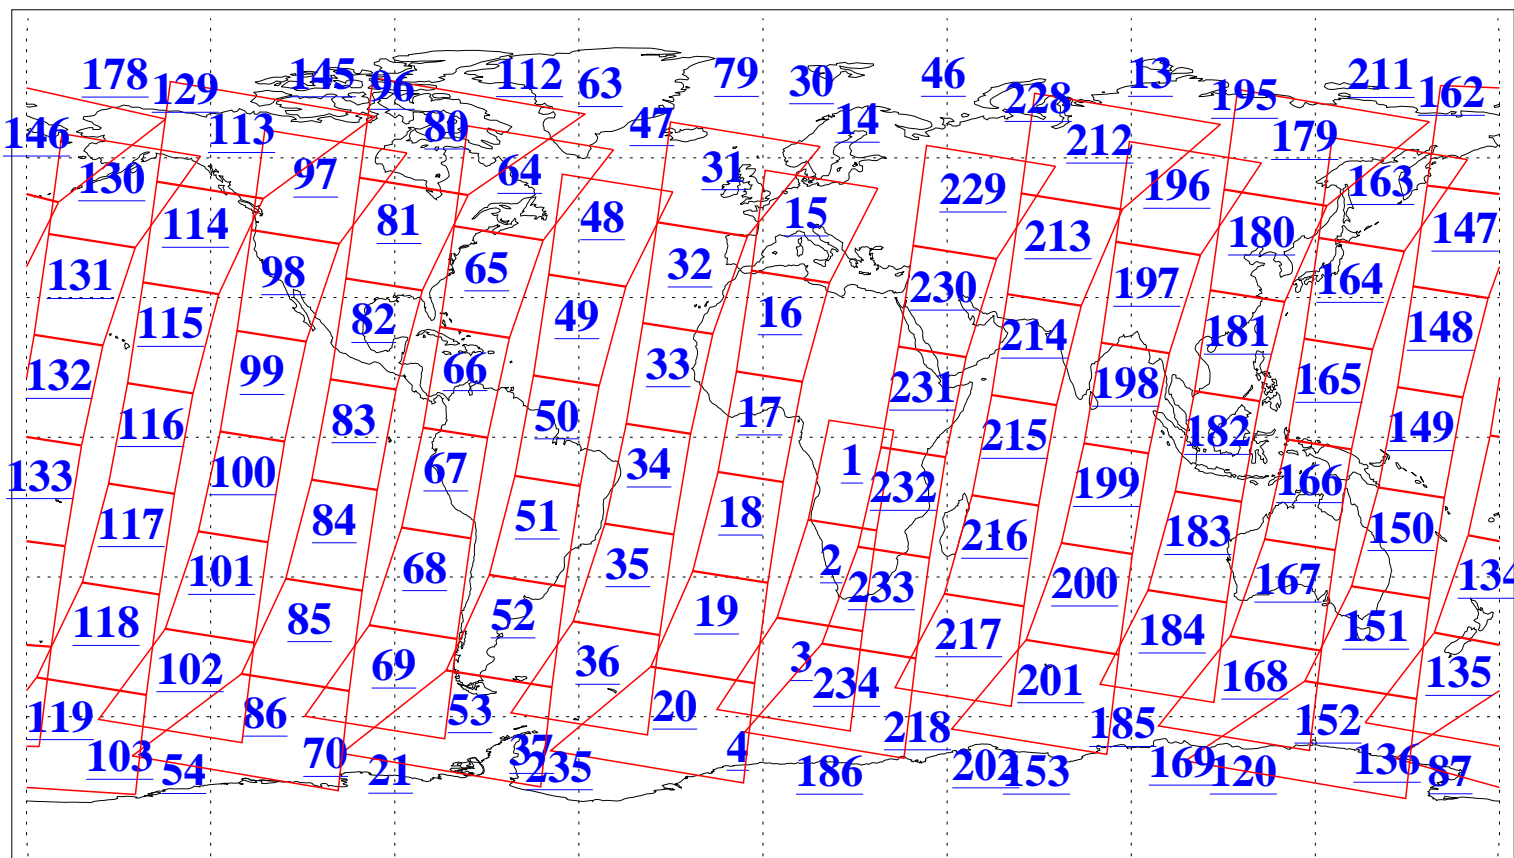

L1B Availability  
 AMSU Granules: 240  
 HSB Granules: 0  
 AIRS Granules: 240

22 May 2009  
 DoY 142  
 Aqua Day 2575  
 Granules: 1 to 120

Granules: 121 to 240

Legend: AMSU Available, HSB Available, AIRS Available

L1B Availability  
AMSU Granules: 240  
HSB Granules: 0  
AIRS Granules: 240

22 May 2009  
DoY 142  
Aqua Day 2575  
Ascending Granules

Descending Granules

Legend: AMSU Available, HSB Available, AIRS Available

L1B Availability  
 AMSU Granules: 240  
 HSB Granules: 0  
 AIRS Granules: 240

22 May 2009  
 DoY 142  
 Aqua Day 2575

Northern Hemisphere Granules

Southern Hemisphere Granules

Legend: AMSU Available, HSB Available, AIRS Available