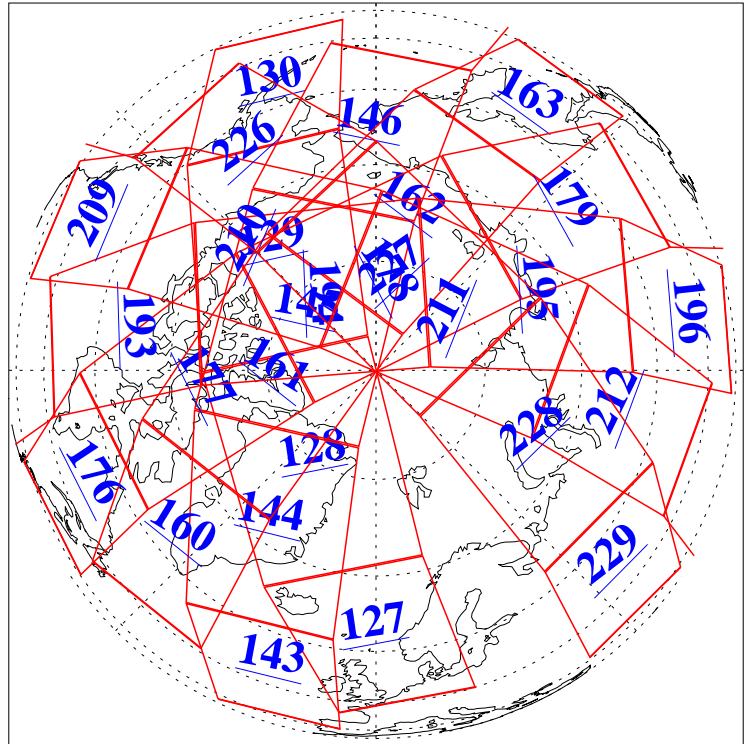

L1B Availability  
 AMSU Granules: 240  
 HSB Granules: 0  
 AIRS Granules: 240

22 May 2009  
 DoY 142  
 Aqua Day 2575  
 Granules: 1 to 120

Granules: 121 to 240

Legend: AMSU Available, HSB Available, AIRS Available

L1B Availability  
AMSU Granules: 240  
HSB Granules: 0  
AIRS Granules: 240

22 May 2009  
DoY 142  
Aqua Day 2575  
Ascending Granules

Descending Granules

Legend: AMSU Available, HSB Available, AIRS Available

L1B Availability  
 AMSU Granules: 240  
 HSB Granules: 0  
 AIRS Granules: 240

22 May 2009  
 DoY 142  
 Aqua Day 2575

Northern Hemisphere Granules

Southern Hemisphere Granules

Legend: AMSU Available, HSB Available, AIRS Available