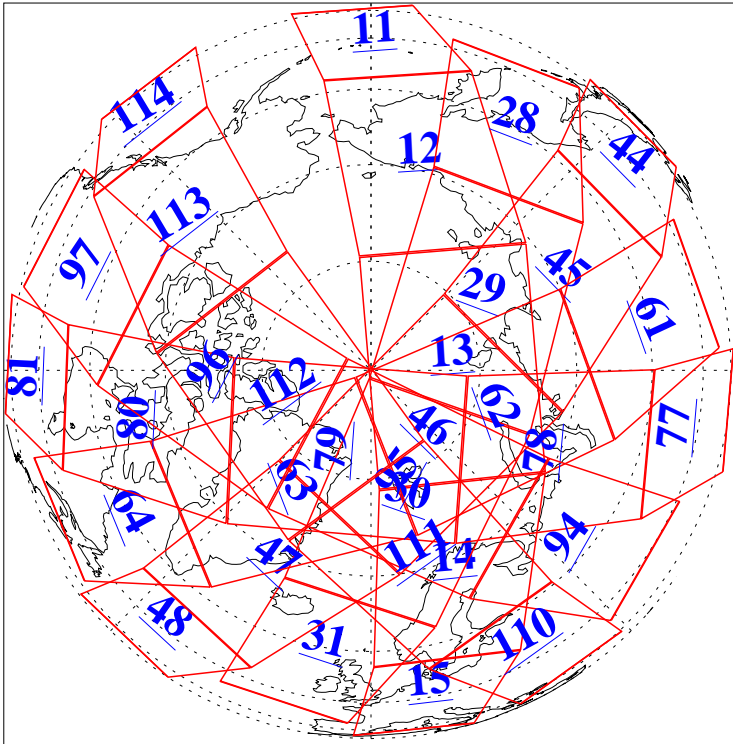

L1B Availability  
 AMSU Granules: 240  
 HSB Granules: 0  
 AIRS Granules: 240

22 May 2009  
 DoY 142  
 Aqua Day 2575  
 Granules: 1 to 120

Granules: 121 to 240

Legend: AMSU Available, HSB Available, AIRS Available

L1B Availability  
AMSU Granules: 240  
HSB Granules: 0  
AIRS Granules: 240

22 May 2009  
DoY 142  
Aqua Day 2575  
Ascending Granules

Descending Granules

Legend: AMSU Available, HSB Available, AIRS Available

L1B Availability  
 AMSU Granules: 240  
 HSB Granules: 0  
 AIRS Granules: 240

22 May 2009  
 DoY 142  
 Aqua Day 2575

Northern Hemisphere Granules

Southern Hemisphere Granules

Legend: AMSU Available, HSB Available, AIRS Available