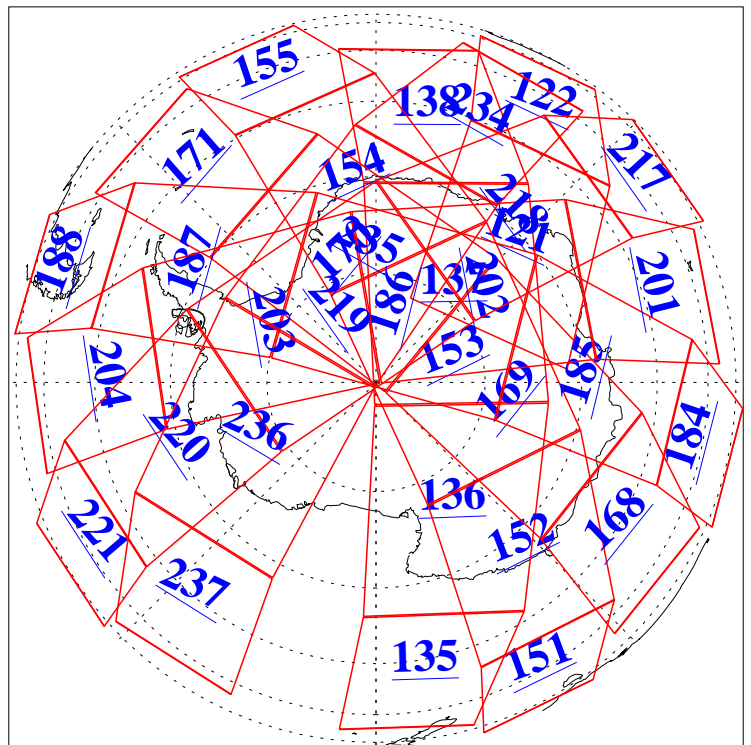

L1B Availability  
 AMSU Granules: 240  
 HSB Granules: 0  
 AIRS Granules: 240

22 May 2009  
 DoY 142  
 Aqua Day 2575  
 Granules: 1 to 120

Granules: 121 to 240

Legend: AMSU Available, HSB Available, AIRS Available

L1B Availability  
AMSU Granules: 240  
HSB Granules: 0  
AIRS Granules: 240

22 May 2009  
DoY 142  
Aqua Day 2575  
Ascending Granules

Descending Granules

Legend: AMSU Available, HSB Available, AIRS Available

L1B Availability  
 AMSU Granules: 240  
 HSB Granules: 0  
 AIRS Granules: 240

22 May 2009  
 DoY 142  
 Aqua Day 2575

Northern Hemisphere Granules

Southern Hemisphere Granules

Legend: AMSU Available, HSB Available, AIRS Available