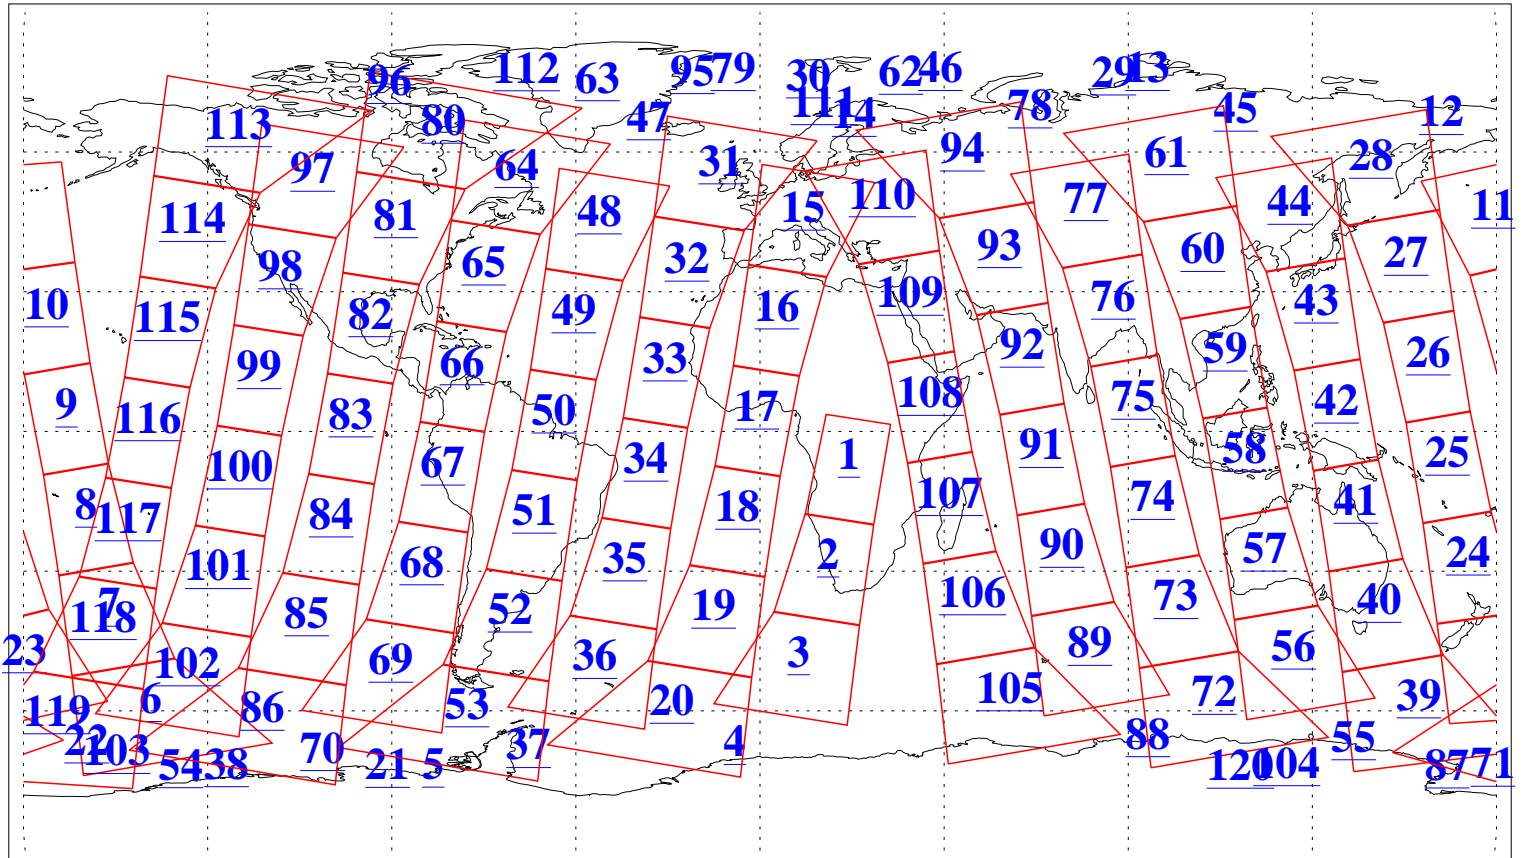

L1B Availability  
 AMSU Granules: 240  
 HSB Granules: 0  
 AIRS Granules: 240

22 May 2009  
 DoY 142  
 Aqua Day 2575  
 Granules: 1 to 120

Granules: 121 to 240

Legend: AMSU Available, HSB Available, AIRS Available

L1B Availability  
AMSU Granules: 240  
HSB Granules: 0  
AIRS Granules: 240

22 May 2009  
DoY 142  
Aqua Day 2575  
Ascending Granules

Descending Granules

Legend: AMSU Available, HSB Available, AIRS Available

L1B Availability  
 AMSU Granules: 240  
 HSB Granules: 0  
 AIRS Granules: 240

22 May 2009  
 DoY 142  
 Aqua Day 2575

Northern Hemisphere Granules

Southern Hemisphere Granules

Legend: AMSU Available, HSB Available, AIRS Available