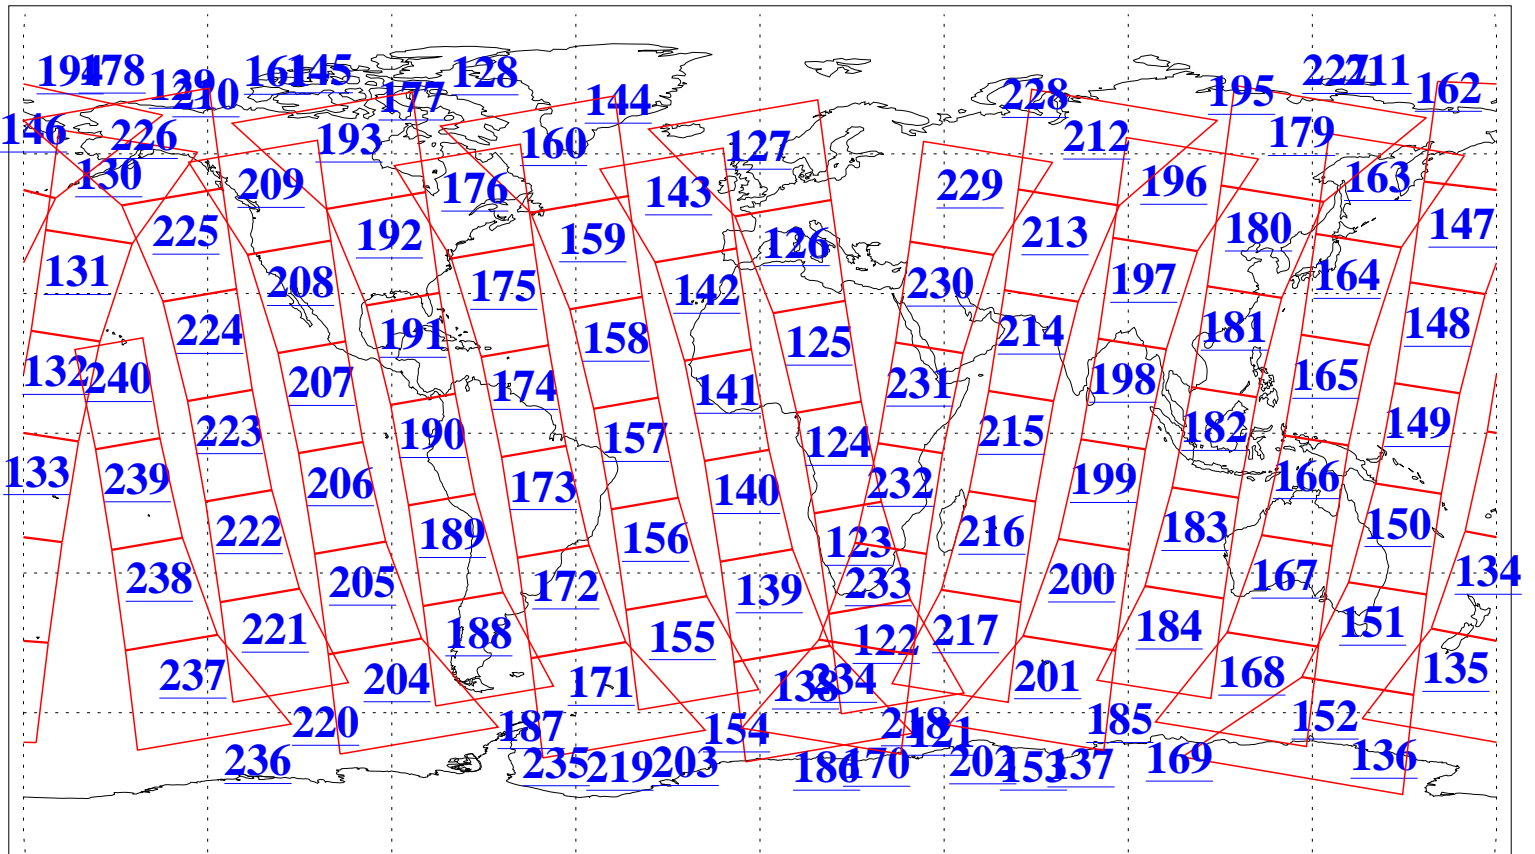

L1B Availability  
 AMSU Granules: 240  
 HSB Granules: 0  
 AIRS Granules: 240

22 May 2009  
 DoY 142  
 Aqua Day 2575  
 Granules: 1 to 120

Granules: 121 to 240

Legend: AMSU Available, HSB Available, AIRS Available

L1B Availability  
AMSU Granules: 240  
HSB Granules: 0  
AIRS Granules: 240

22 May 2009  
DoY 142  
Aqua Day 2575  
Ascending Granules

Descending Granules

Legend: AMSU Available, HSB Available, AIRS Available

L1B Availability  
 AMSU Granules: 240  
 HSB Granules: 0  
 AIRS Granules: 240

22 May 2009  
 DoY 142  
 Aqua Day 2575

Northern Hemisphere Granules

Southern Hemisphere Granules

Legend: AMSU Available, HSB Available, AIRS Available