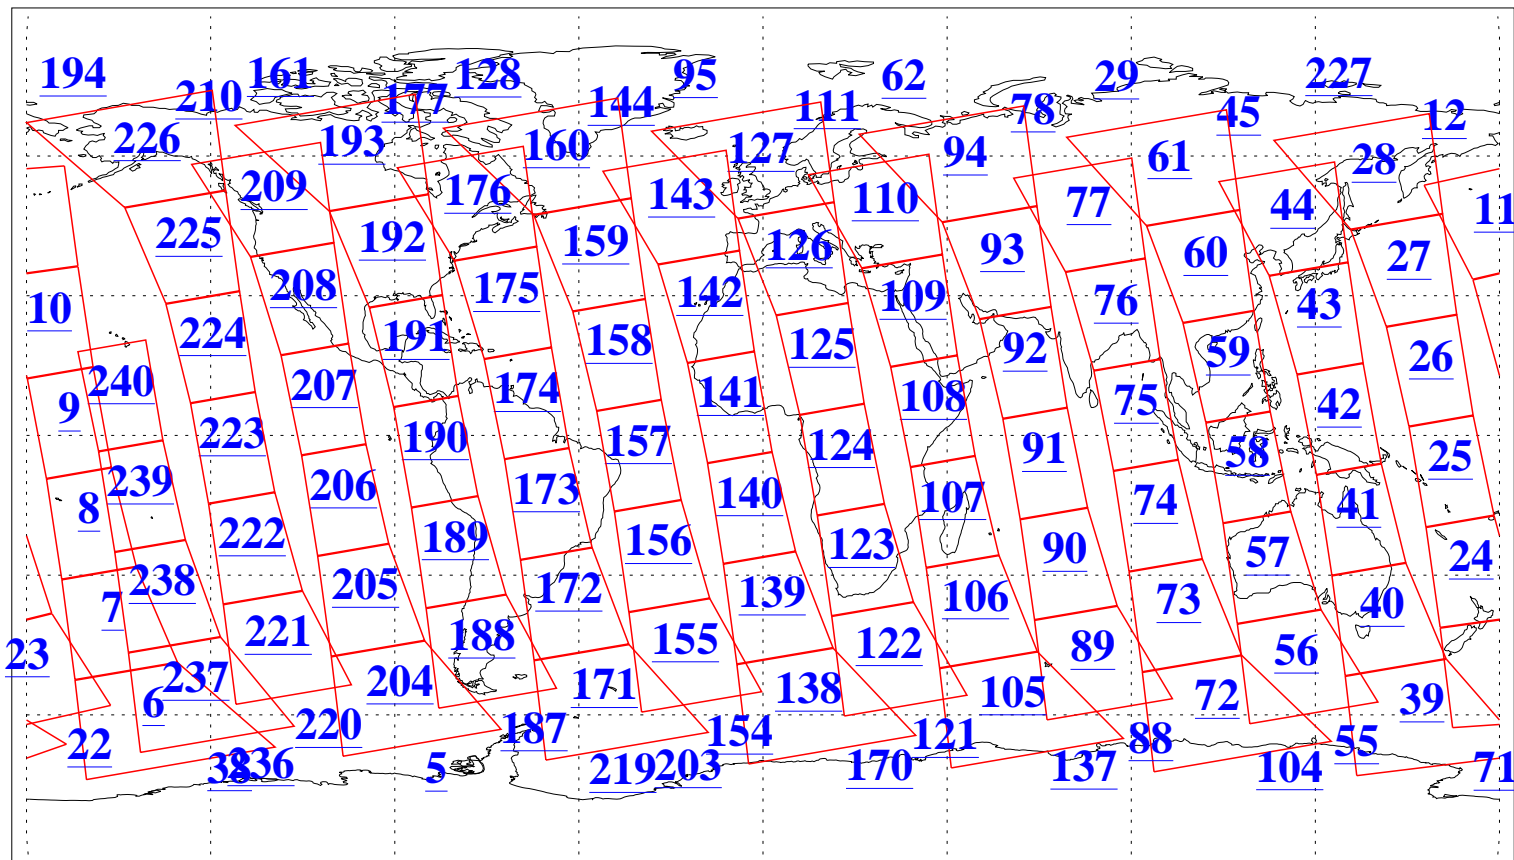

L1B Availability  
 AMSU Granules: 240  
 HSB Granules: 0  
 AIRS Granules: 240

22 May 2009  
 DoY 142  
 Aqua Day 2575  
 Granules: 1 to 120

Granules: 121 to 240

Legend: AMSU Available, HSB Available, AIRS Available

L1B Availability  
AMSU Granules: 240  
HSB Granules: 0  
AIRS Granules: 240

22 May 2009  
DoY 142  
Aqua Day 2575  
Ascending Granules

Descending Granules

Legend: AMSU Available, HSB Available, AIRS Available

L1B Availability  
 AMSU Granules: 240  
 HSB Granules: 0  
 AIRS Granules: 240

22 May 2009  
 DoY 142  
 Aqua Day 2575

Northern Hemisphere Granules

Southern Hemisphere Granules

Legend: AMSU Available, HSB Available, AIRS Available