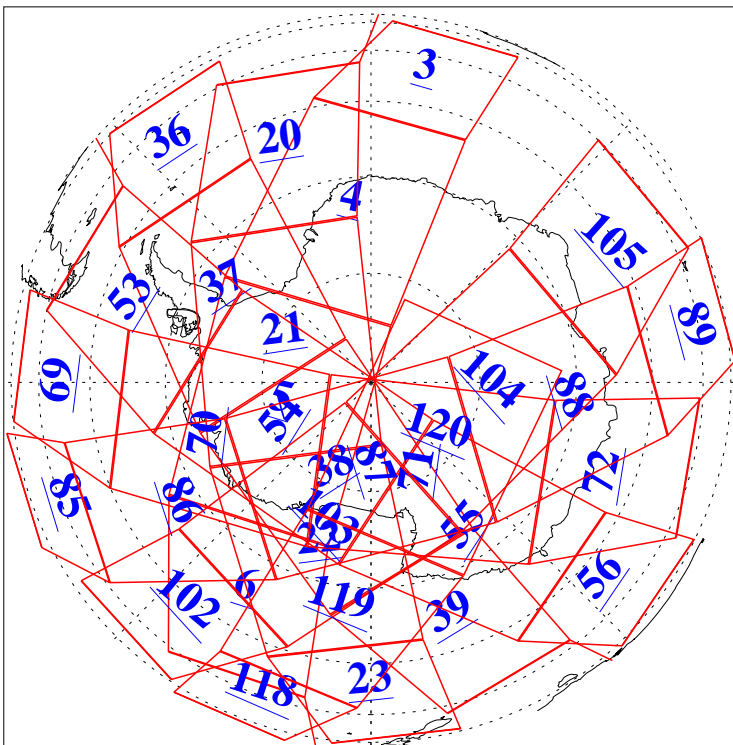

L1B Availability  
 AMSU Granules: 240  
 HSB Granules: 0  
 AIRS Granules: 240

22 May 2009  
 DoY 142  
 Aqua Day 2575  
 Granules: 1 to 120

Granules: 121 to 240

Legend: AMSU Available, HSB Available, AIRS Available

L1B Availability  
AMSU Granules: 240  
HSB Granules: 0  
AIRS Granules: 240

22 May 2009  
DoY 142  
Aqua Day 2575  
Ascending Granules

Descending Granules

Legend: AMSU Available, HSB Available, AIRS Available

L1B Availability  
 AMSU Granules: 240  
 HSB Granules: 0  
 AIRS Granules: 240

22 May 2009  
 DoY 142  
 Aqua Day 2575

Northern Hemisphere Granules

Southern Hemisphere Granules

Legend: AMSU Available, HSB Available, AIRS Available