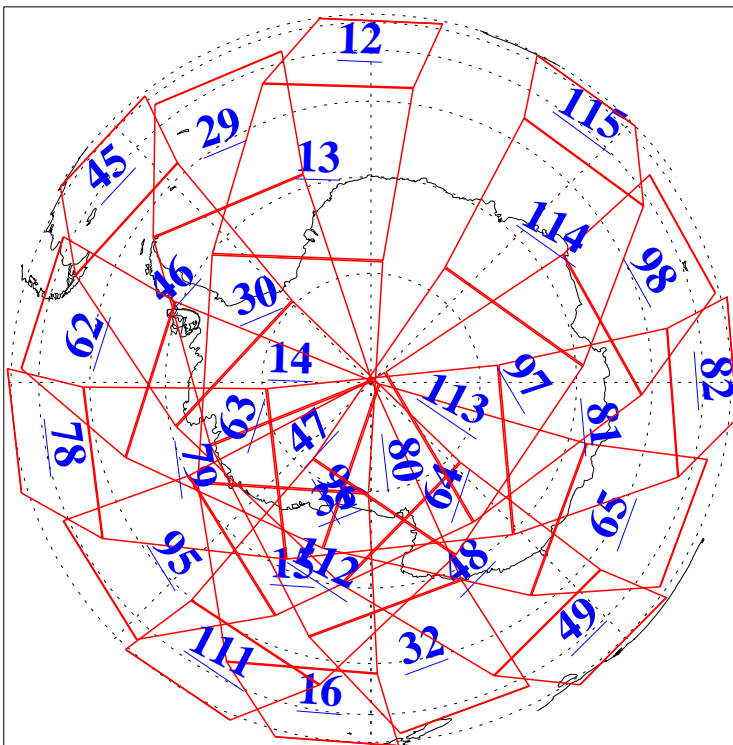

L1B Availability
AMSU Granules: 240
HSB Granules: 0
AIRS Granules: 240

21 May 2009
DoY 141
Aqua Day 2574
Granules: 1 to 120

Granules: 121 to 240

Legend: AMSU Available, HSB Available, AIRS Available

L1B Availability
AMSU Granules: 240
HSB Granules: 0
AIRS Granules: 240

21 May 2009
DoY 141
Aqua Day 2574
Ascending Granules

Descending Granules

Legend: AMSU Available, HSB Available, AIRS Available

L1B Availability
 AMSU Granules: 240
 HSB Granules: 0
 AIRS Granules: 240

21 May 2009
 DoY 141
 Aqua Day 2574

Northern Hemisphere Granules

Southern Hemisphere Granules

Legend: AMSU Available, *HSB Available*, **AIRS Available**