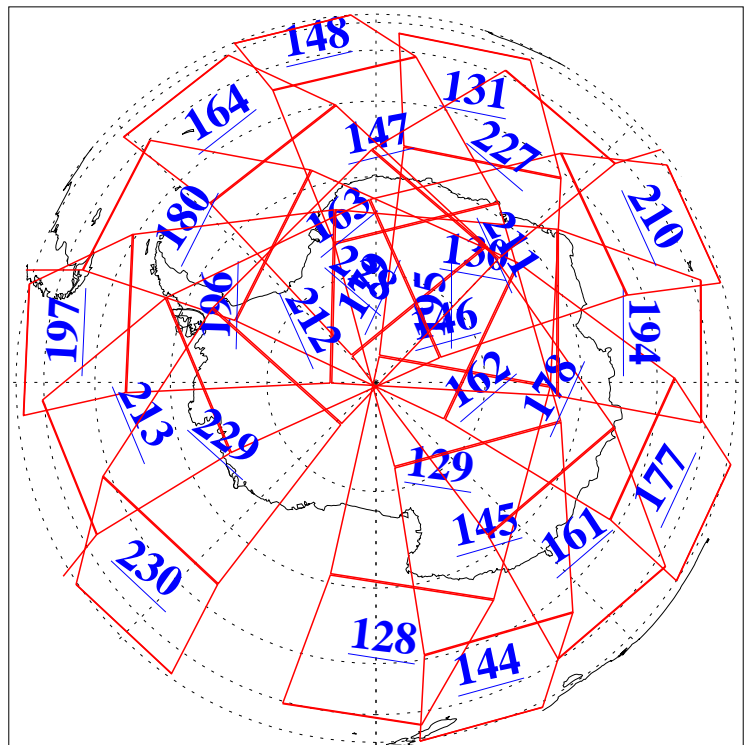

L1B Availability
AMSU Granules: 240
HSB Granules: 0
AIRS Granules: 240

21 May 2009
DoY 141
Aqua Day 2574
Granules: 1 to 120

Granules: 121 to 240

Legend: AMSU Available, HSB Available, AIRS Available

L1B Availability
AMSU Granules: 240
HSB Granules: 0
AIRS Granules: 240

21 May 2009
DoY 141
Aqua Day 2574
Ascending Granules

Descending Granules

Legend: AMSU Available, HSB Available, AIRS Available

L1B Availability
 AMSU Granules: 240
 HSB Granules: 0
 AIRS Granules: 240

21 May 2009
 DoY 141
 Aqua Day 2574

Northern Hemisphere Granules

Southern Hemisphere Granules

Legend: AMSU Available, *HSB Available*, **AIRS Available**