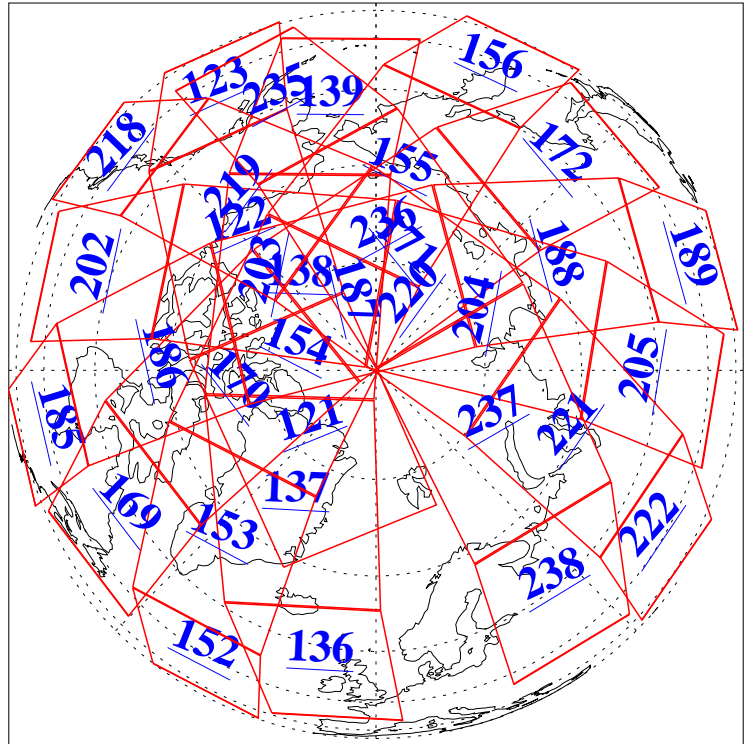

21 May 2009
DoY 141
Aqua Day 2574
Ascending Granules

Descending Granules

Legend: AMSU Available, HSB Available, AIRS Available

L1B Availability
 AMSU Granules: 240
 HSB Granules: 0
 AIRS Granules: 240

21 May 2009
 DoY 141
 Aqua Day 2574

Northern Hemisphere Granules

Southern Hemisphere Granules

Legend: AMSU Available, *HSB Available*, **AIRS Available**