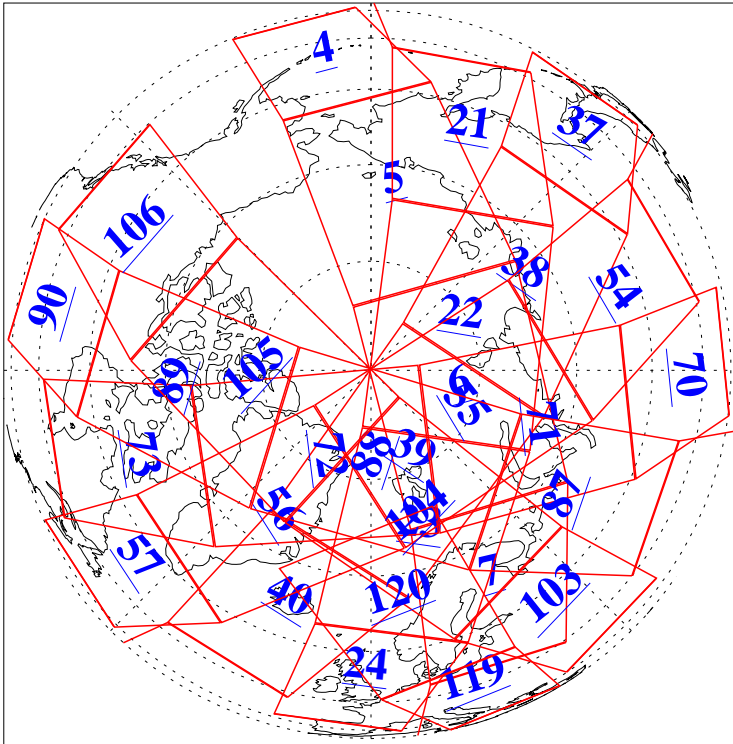

L1B Availability
AMSU Granules: 240
HSB Granules: 0
AIRS Granules: 240

21 May 2009
DoY 141
Aqua Day 2574
Granules: 1 to 120

Granules: 121 to 240

Legend: AMSU Available, HSB Available, AIRS Available

L1B Availability
AMSU Granules: 240
HSB Granules: 0
AIRS Granules: 240

21 May 2009
DoY 141
Aqua Day 2574
Ascending Granules

Descending Granules

Legend: AMSU Available, HSB Available, AIRS Available

L1B Availability
 AMSU Granules: 240
 HSB Granules: 0
 AIRS Granules: 240

21 May 2009
 DoY 141
 Aqua Day 2574

Northern Hemisphere Granules

Southern Hemisphere Granules

Legend: AMSU Available, *HSB Available*, **AIRS Available**