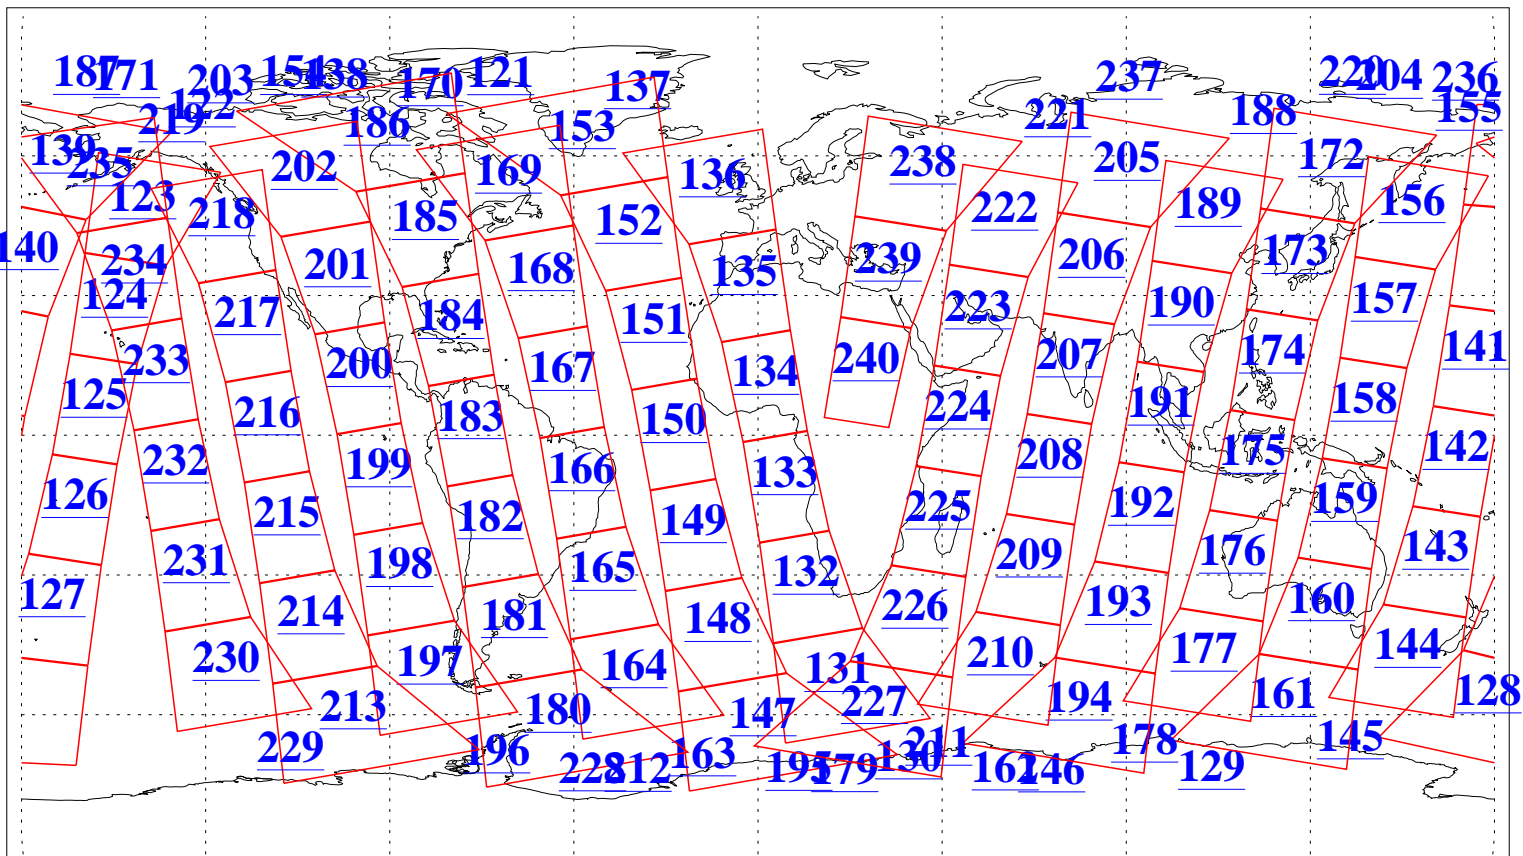

L1B Availability
AMSU Granules: 240
HSB Granules: 0
AIRS Granules: 240

21 May 2009
DoY 141
Aqua Day 2574
Granules: 1 to 120

Granules: 121 to 240

Legend: AMSU Available, HSB Available, AIRS Available

L1B Availability
AMSU Granules: 240
HSB Granules: 0
AIRS Granules: 240

21 May 2009
DoY 141
Aqua Day 2574
Ascending Granules

Descending Granules

Legend: AMSU Available, HSB Available, AIRS Available

L1B Availability
 AMSU Granules: 240
 HSB Granules: 0
 AIRS Granules: 240

21 May 2009
 DoY 141
 Aqua Day 2574

Northern Hemisphere Granules

Southern Hemisphere Granules

Legend: AMSU Available, *HSB Available*, **AIRS Available**