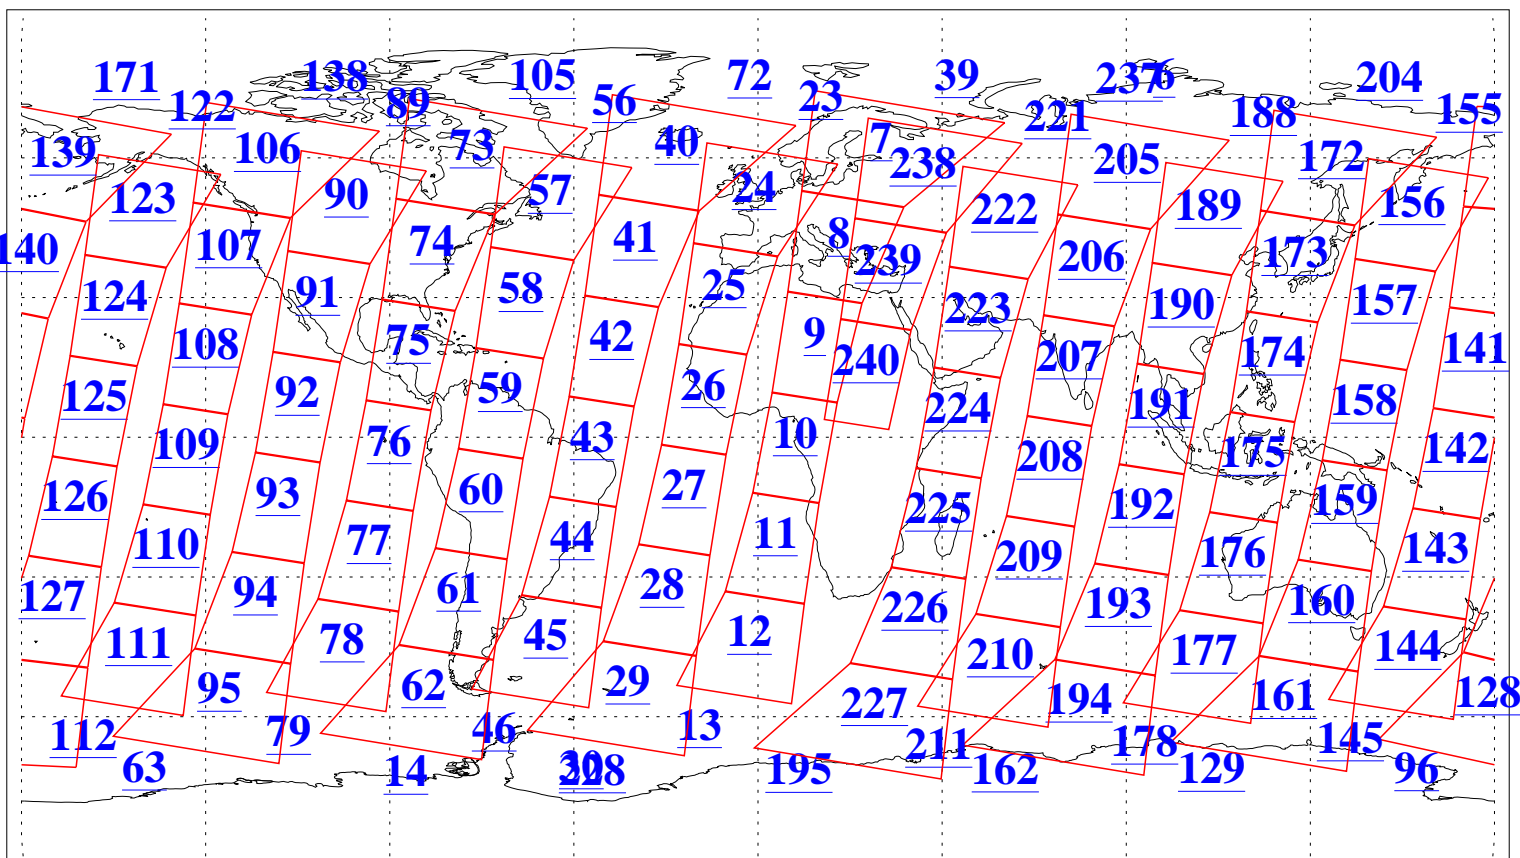

L1B Availability
AMSU Granules: 240
HSB Granules: 0
AIRS Granules: 240

21 May 2009
DoY 141
Aqua Day 2574
Granules: 1 to 120

Granules: 121 to 240

Legend: AMSU Available, HSB Available, AIRS Available

L1B Availability
AMSU Granules: 240
HSB Granules: 0
AIRS Granules: 240

21 May 2009
DoY 141
Aqua Day 2574
Ascending Granules

Descending Granules

Legend: AMSU Available, HSB Available, AIRS Available

L1B Availability
 AMSU Granules: 240
 HSB Granules: 0
 AIRS Granules: 240

21 May 2009
 DoY 141
 Aqua Day 2574

Northern Hemisphere Granules

Southern Hemisphere Granules

Legend: AMSU Available, *HSB Available*, **AIRS Available**