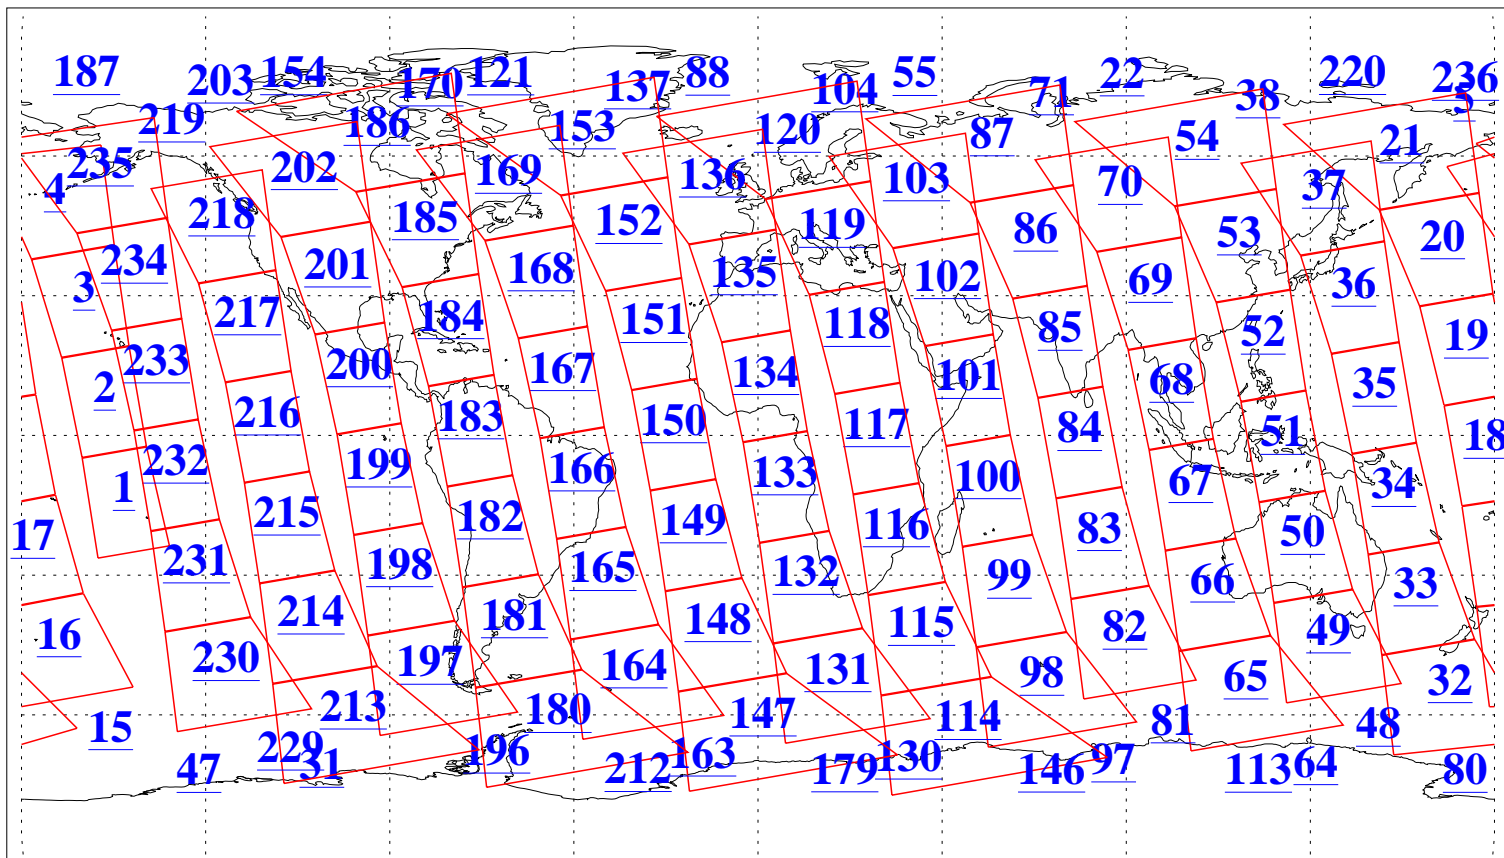

L1B Availability
AMSU Granules: 240
HSB Granules: 0
AIRS Granules: 240

21 May 2009
DoY 141
Aqua Day 2574
Granules: 1 to 120

Granules: 121 to 240

Legend: AMSU Available, HSB Available, AIRS Available

L1B Availability
AMSU Granules: 240
HSB Granules: 0
AIRS Granules: 240

21 May 2009
DoY 141
Aqua Day 2574
Ascending Granules

Descending Granules

Legend: AMSU Available, HSB Available, AIRS Available

L1B Availability
 AMSU Granules: 240
 HSB Granules: 0
 AIRS Granules: 240

21 May 2009
 DoY 141
 Aqua Day 2574

Northern Hemisphere Granules

Southern Hemisphere Granules

Legend: AMSU Available, *HSB Available*, **AIRS Available**