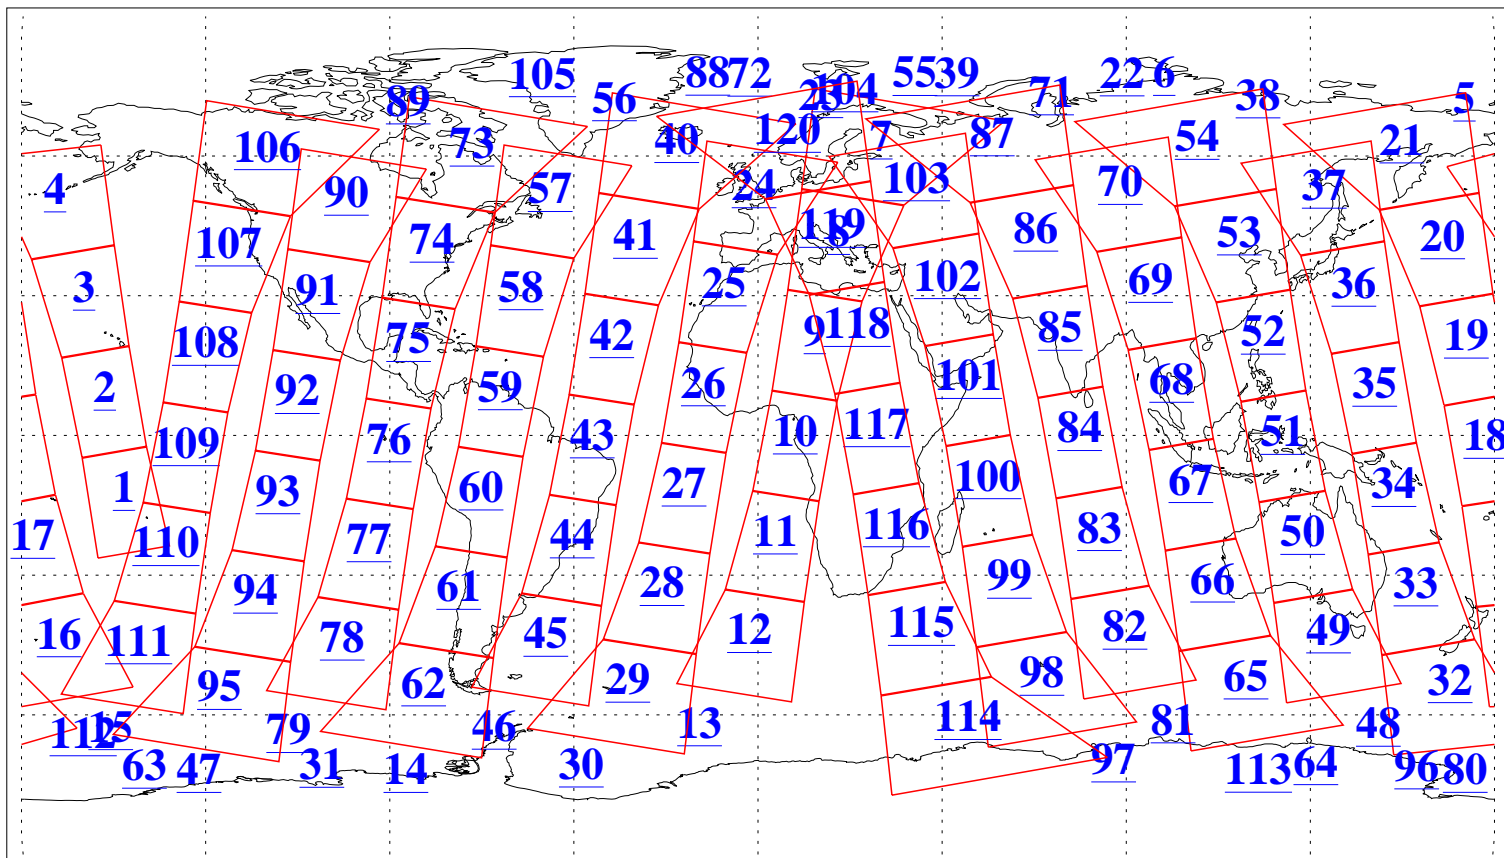

L1B Availability
AMSU Granules: 240
HSB Granules: 0
AIRS Granules: 240

21 May 2009
DoY 141
Aqua Day 2574
Granules: 1 to 120

Granules: 121 to 240

Legend: AMSU Available, HSB Available, AIRS Available

L1B Availability
AMSU Granules: 240
HSB Granules: 0
AIRS Granules: 240

21 May 2009
DoY 141
Aqua Day 2574
Ascending Granules

Descending Granules

Legend: AMSU Available, HSB Available, AIRS Available

L1B Availability
 AMSU Granules: 240
 HSB Granules: 0
 AIRS Granules: 240

21 May 2009
 DoY 141
 Aqua Day 2574

Northern Hemisphere Granules

Southern Hemisphere Granules

Legend: AMSU Available, *HSB Available*, **AIRS Available**