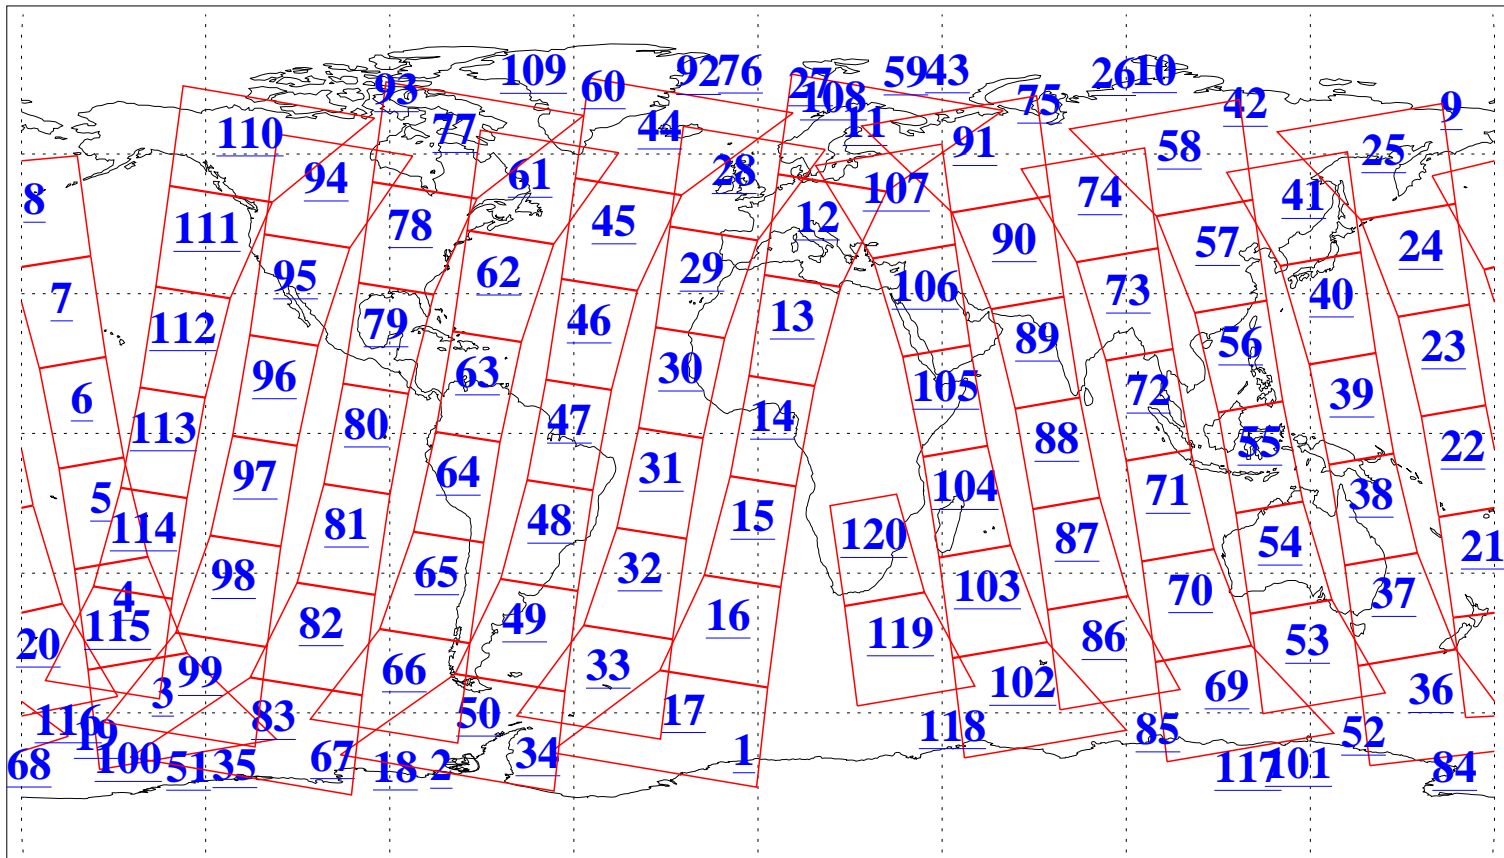

L1B Availability
AMSU Granules: 240
HSB Granules: 0
AIRS Granules: 240

17 May 2009
DoY 137
Aqua Day 2570
Granules: 1 to 120

Granules: 121 to 240

Legend: AMSU Available, HSB Available, AIRS Available

L1B Availability
AMSU Granules: 240
HSB Granules: 0
AIRS Granules: 240

17 May 2009
DoY 137
Aqua Day 2570
Ascending Granules

Descending Granules

Legend: AMSU Available, HSB Available, AIRS Available

L1B Availability
 AMSU Granules: 240
 HSB Granules: 0
 AIRS Granules: 240

17 May 2009
 DoY 137
 Aqua Day 2570

Northern Hemisphere Granules

Southern Hemisphere Granules

Legend: AMSU Available, HSB Available, AIRS Available