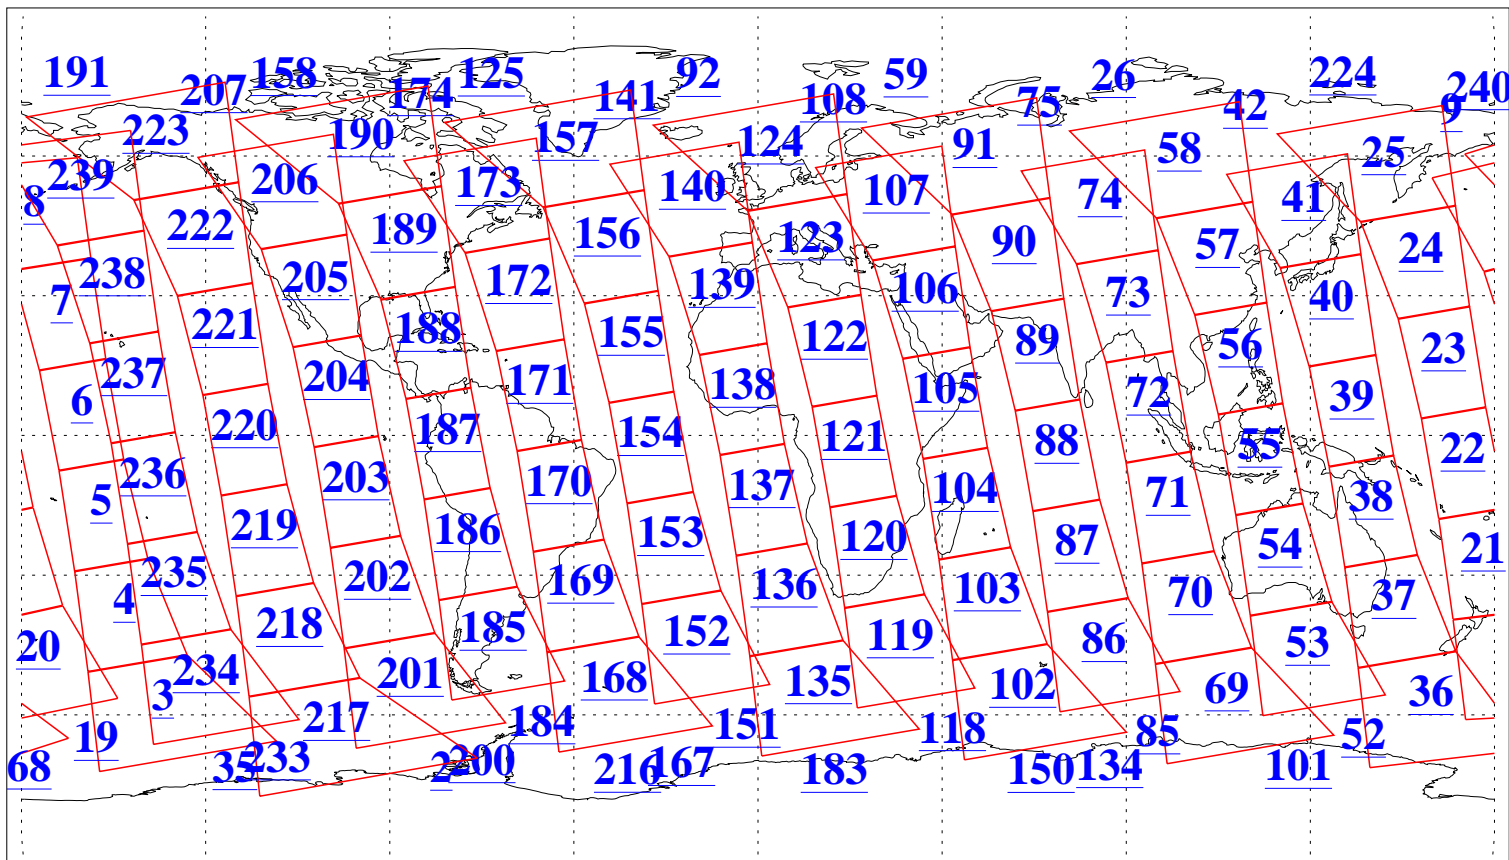

L1B Availability
AMSU Granules: 240
HSB Granules: 0
AIRS Granules: 240

17 May 2009
DoY 137
Aqua Day 2570
Granules: 1 to 120

Granules: 121 to 240

Legend: AMSU Available, HSB Available, AIRS Available

L1B Availability
AMSU Granules: 240
HSB Granules: 0
AIRS Granules: 240

17 May 2009
DoY 137
Aqua Day 2570
Ascending Granules

Descending Granules

Legend: AMSU Available, HSB Available, AIRS Available

L1B Availability
 AMSU Granules: 240
 HSB Granules: 0
 AIRS Granules: 240

17 May 2009
 DoY 137
 Aqua Day 2570

Northern Hemisphere Granules

Southern Hemisphere Granules

Legend: AMSU Available, HSB Available, AIRS Available