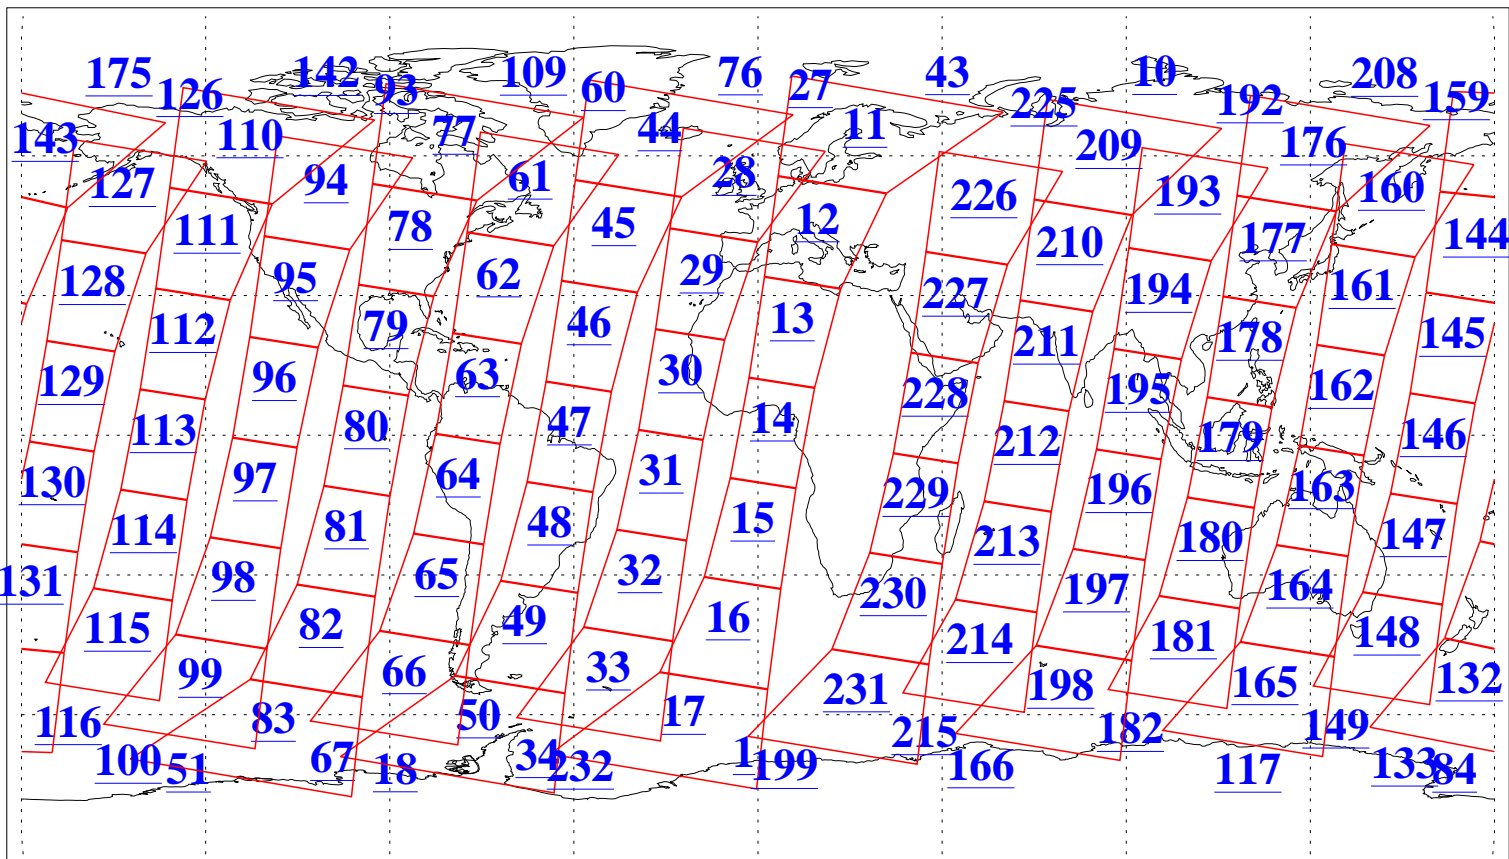

L1B Availability
AMSU Granules: 240
HSB Granules: 0
AIRS Granules: 240

17 May 2009
DoY 137
Aqua Day 2570
Granules: 1 to 120

Granules: 121 to 240

Legend: AMSU Available, HSB Available, AIRS Available

L1B Availability
AMSU Granules: 240
HSB Granules: 0
AIRS Granules: 240

17 May 2009
DoY 137
Aqua Day 2570
Ascending Granules

Descending Granules

Legend: AMSU Available, HSB Available, AIRS Available

L1B Availability
 AMSU Granules: 240
 HSB Granules: 0
 AIRS Granules: 240

17 May 2009
 DoY 137
 Aqua Day 2570

Northern Hemisphere Granules

Southern Hemisphere Granules

Legend: AMSU Available, HSB Available, AIRS Available