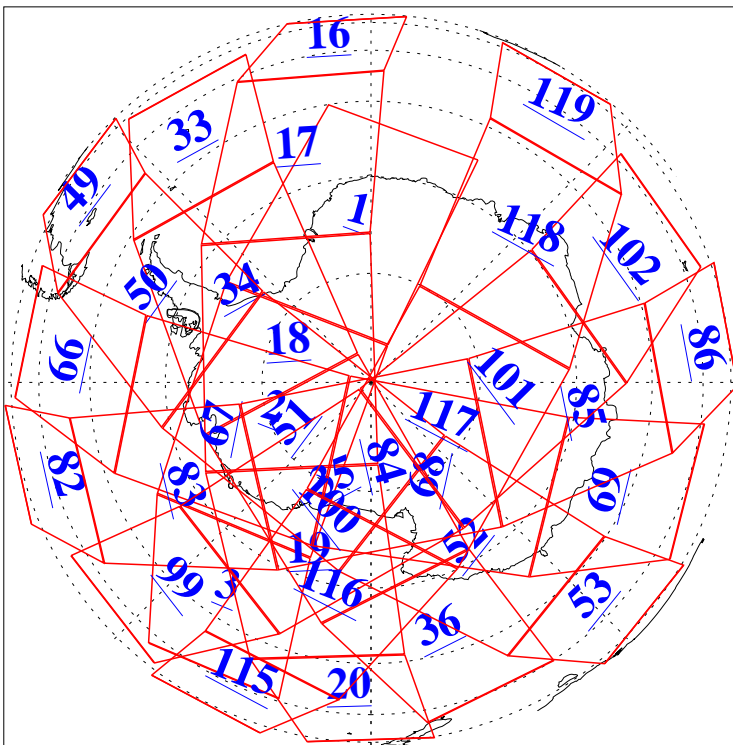

L1B Availability
AMSU Granules: 240
HSB Granules: 0
AIRS Granules: 240

17 May 2009
DoY 137
Aqua Day 2570
Granules: 1 to 120

Granules: 121 to 240

Legend: AMSU Available, HSB Available, AIRS Available

L1B Availability
AMSU Granules: 240
HSB Granules: 0
AIRS Granules: 240

17 May 2009
DoY 137
Aqua Day 2570
Ascending Granules

Descending Granules

Legend: AMSU Available, HSB Available, AIRS Available

L1B Availability
 AMSU Granules: 240
 HSB Granules: 0
 AIRS Granules: 240

17 May 2009
 DoY 137
 Aqua Day 2570

Northern Hemisphere Granules

Southern Hemisphere Granules

Legend: AMSU Available, HSB Available, AIRS Available