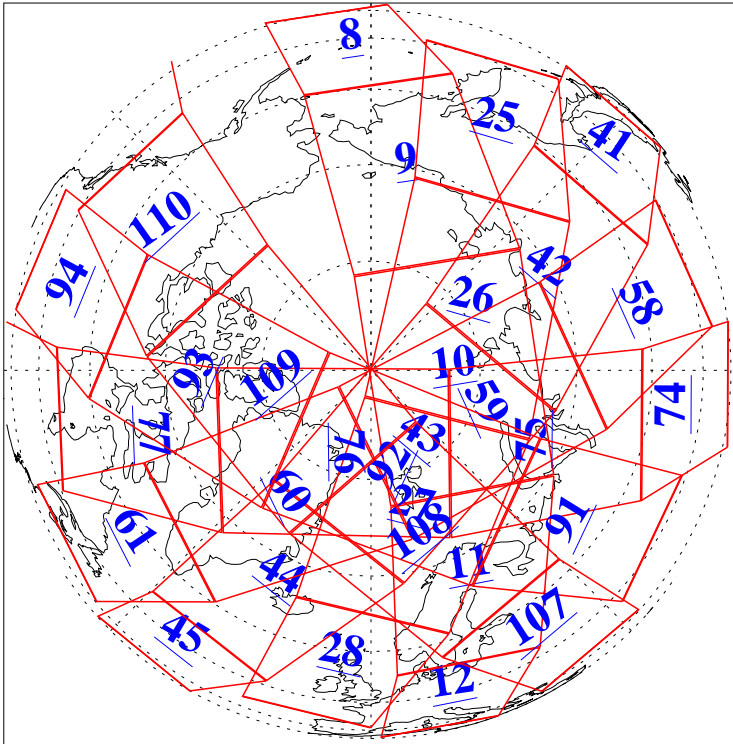

L1B Availability
AMSU Granules: 240
HSB Granules: 0
AIRS Granules: 240

17 May 2009
DoY 137
Aqua Day 2570
Granules: 1 to 120

Granules: 121 to 240

Legend: AMSU Available, HSB Available, AIRS Available

L1B Availability
AMSU Granules: 240
HSB Granules: 0
AIRS Granules: 240

17 May 2009
DoY 137
Aqua Day 2570
Ascending Granules

Descending Granules

Legend: AMSU Available, HSB Available, AIRS Available

L1B Availability
 AMSU Granules: 240
 HSB Granules: 0
 AIRS Granules: 240

17 May 2009
 DoY 137
 Aqua Day 2570

Northern Hemisphere Granules

Southern Hemisphere Granules

Legend: AMSU Available, HSB Available, AIRS Available