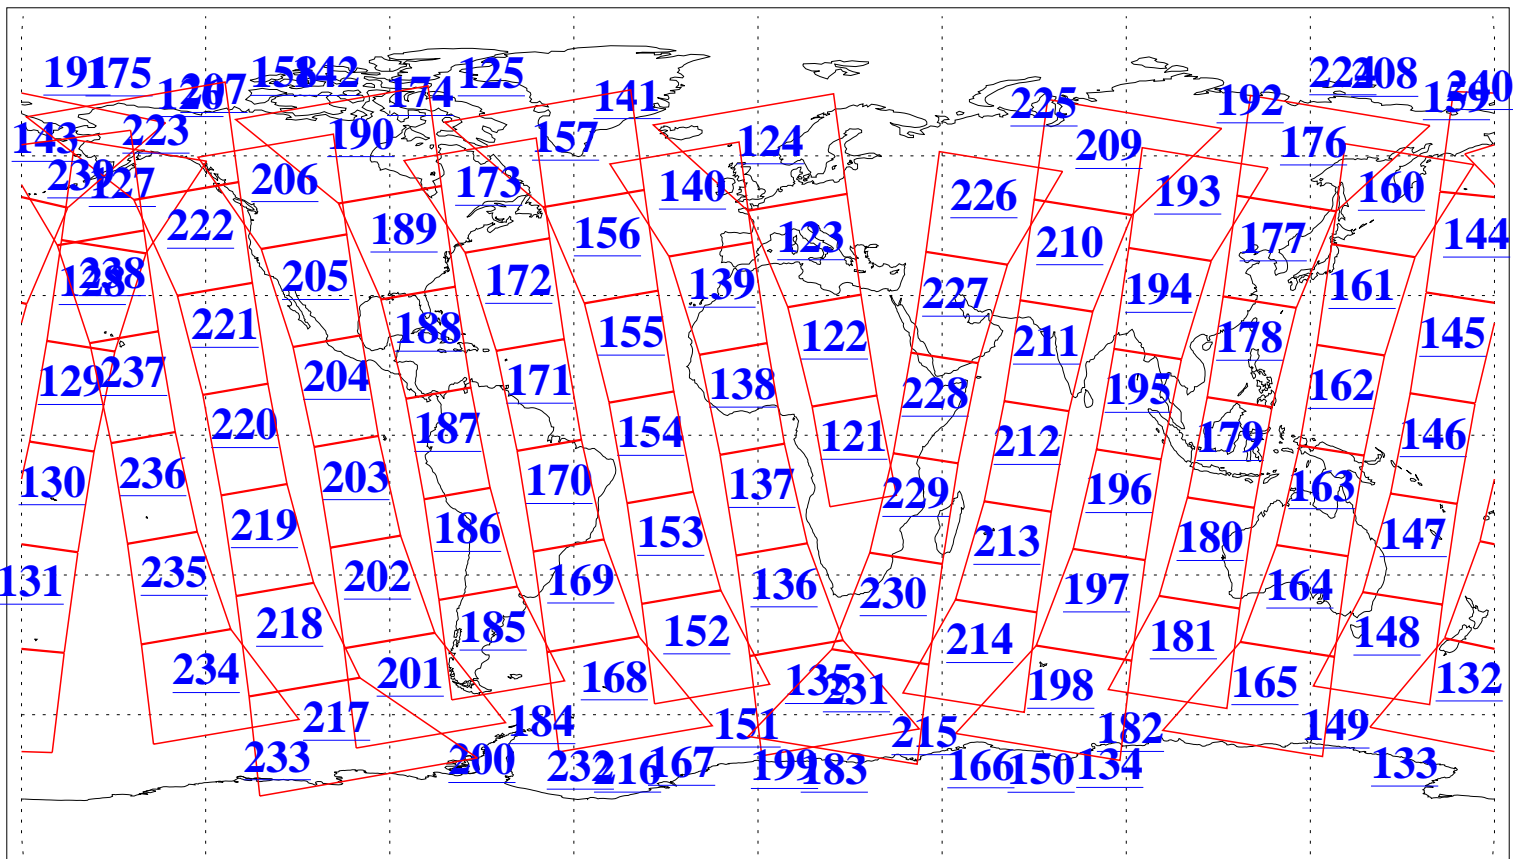

L1B Availability
AMSU Granules: 240
HSB Granules: 0
AIRS Granules: 240

17 May 2009
DoY 137
Aqua Day 2570
Granules: 1 to 120

Granules: 121 to 240

Legend: AMSU Available, HSB Available, AIRS Available

L1B Availability
AMSU Granules: 240
HSB Granules: 0
AIRS Granules: 240

17 May 2009
DoY 137
Aqua Day 2570
Ascending Granules

Descending Granules

Legend: AMSU Available, HSB Available, AIRS Available

L1B Availability
 AMSU Granules: 240
 HSB Granules: 0
 AIRS Granules: 240

17 May 2009
 DoY 137
 Aqua Day 2570

Northern Hemisphere Granules

Southern Hemisphere Granules

Legend: AMSU Available, HSB Available, AIRS Available