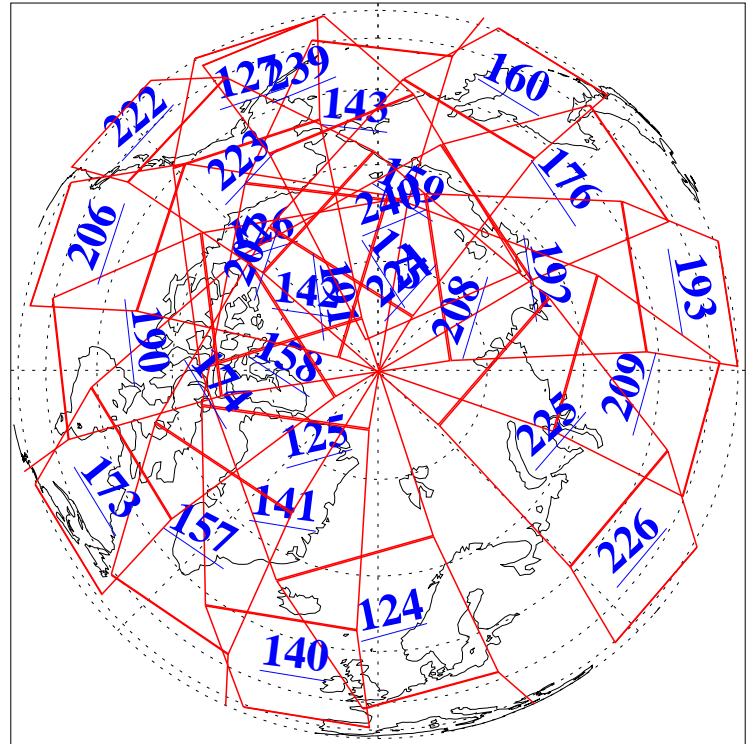

17 May 2009
DoY 137
Aqua Day 2570
Ascending Granules

Descending Granules

Legend: AMSU Available, HSB Available, AIRS Available

L1B Availability
 AMSU Granules: 240
 HSB Granules: 0
 AIRS Granules: 240

17 May 2009
 DoY 137
 Aqua Day 2570

Northern Hemisphere Granules

Southern Hemisphere Granules

Legend: AMSU Available, HSB Available, AIRS Available