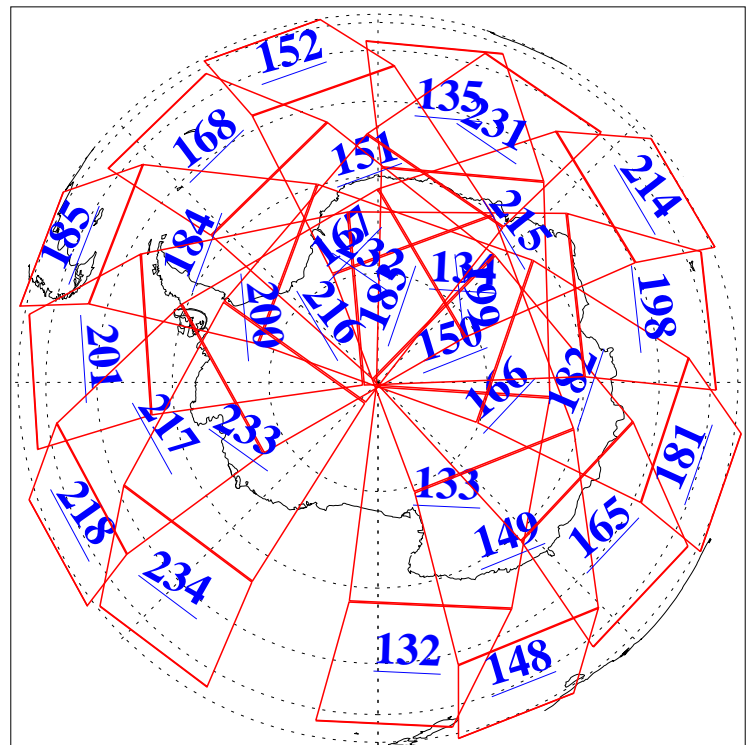

L1B Availability
AMSU Granules: 240
HSB Granules: 0
AIRS Granules: 240

17 May 2009
DoY 137
Aqua Day 2570
Granules: 1 to 120

Granules: 121 to 240

Legend: AMSU Available, HSB Available, AIRS Available

L1B Availability
AMSU Granules: 240
HSB Granules: 0
AIRS Granules: 240

17 May 2009
DoY 137
Aqua Day 2570
Ascending Granules

Descending Granules

Legend: AMSU Available, HSB Available, AIRS Available

L1B Availability
 AMSU Granules: 240
 HSB Granules: 0
 AIRS Granules: 240

17 May 2009
 DoY 137
 Aqua Day 2570

Northern Hemisphere Granules

Southern Hemisphere Granules

Legend: AMSU Available, HSB Available, AIRS Available