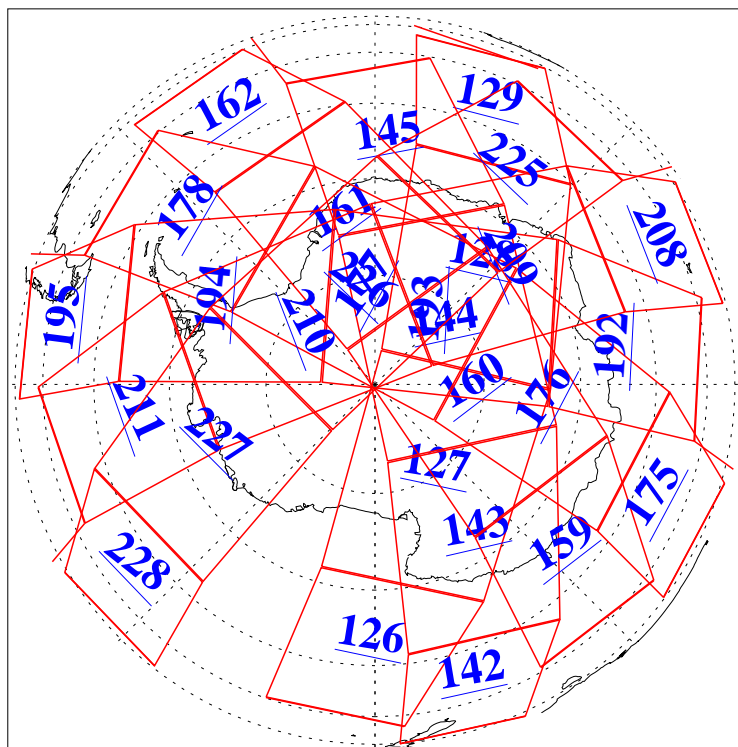

L1B Availability
AMSU Granules: 240
HSB Granules: 0
AIRS Granules: 240

7 May 2009
DoY 127
Aqua Day 2560
Granules: 1 to 120

Granules: 121 to 240

Legend: AMSU Available, HSB Available, AIRS Available

L1B Availability
AMSU Granules: 240
HSB Granules: 0
AIRS Granules: 240

7 May 2009
DoY 127
Aqua Day 2560
Ascending Granules

Descending Granules

Legend: AMSU Available, HSB Available, AIRS Available

L1B Availability
 AMSU Granules: 240
 HSB Granules: 0
 AIRS Granules: 240

7 May 2009
 DoY 127
 Aqua Day 2560

Northern Hemisphere Granules

Southern Hemisphere Granules

Legend: AMSU Available, HSB Available, AIRS Available