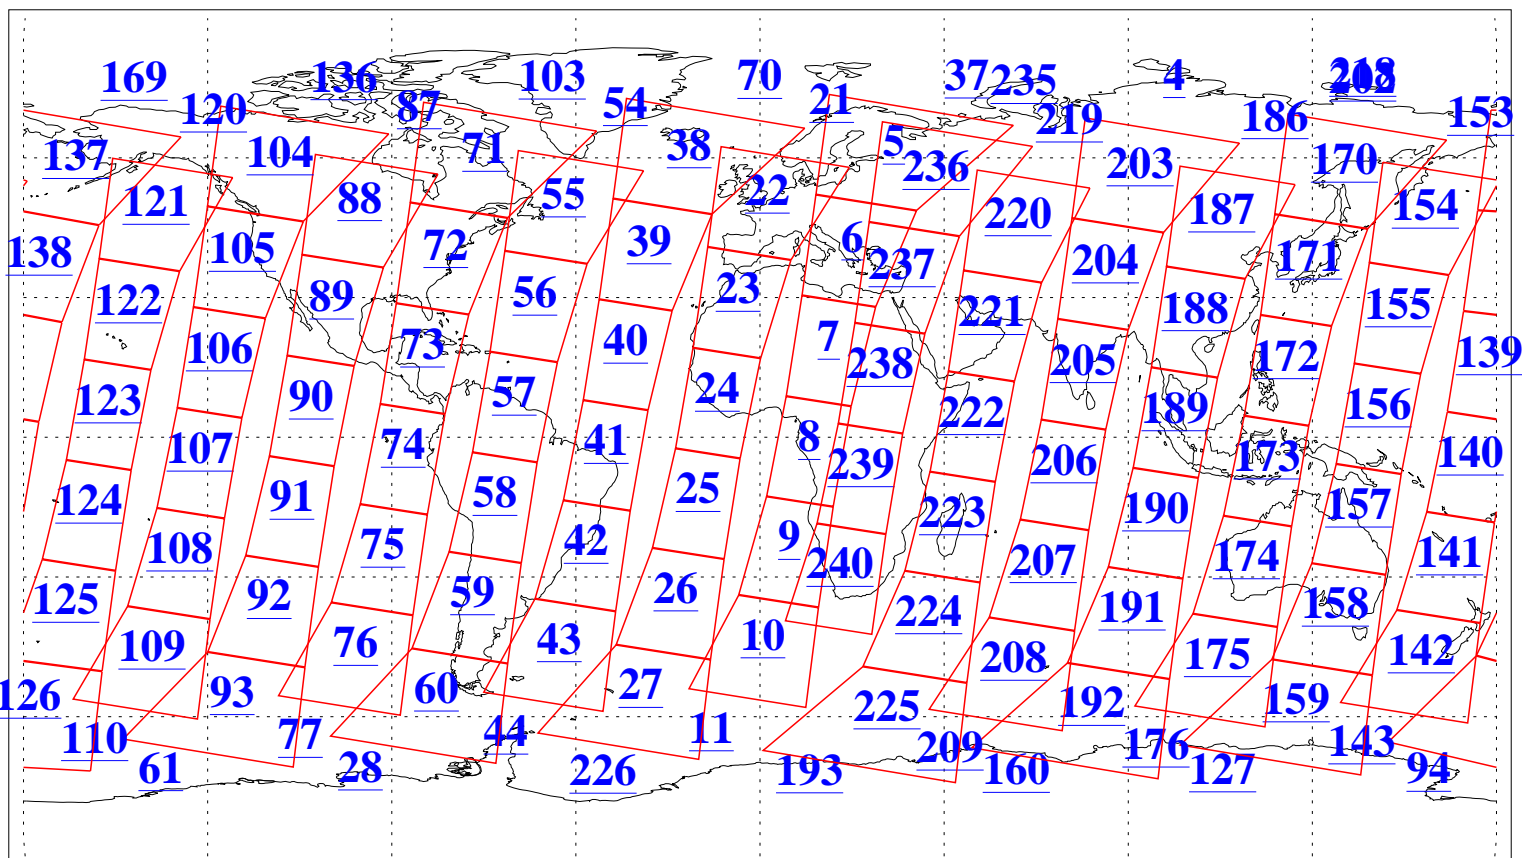

L1B Availability
AMSU Granules: 240
HSB Granules: 0
AIRS Granules: 240

7 May 2009
DoY 127
Aqua Day 2560
Granules: 1 to 120

Granules: 121 to 240

Legend: AMSU Available, HSB Available, AIRS Available

L1B Availability
AMSU Granules: 240
HSB Granules: 0
AIRS Granules: 240

7 May 2009
DoY 127
Aqua Day 2560
Ascending Granules

Descending Granules

Legend: AMSU Available, HSB Available, AIRS Available

L1B Availability
 AMSU Granules: 240
 HSB Granules: 0
 AIRS Granules: 240

7 May 2009
 DoY 127
 Aqua Day 2560

Northern Hemisphere Granules

Southern Hemisphere Granules

Legend: AMSU Available, HSB Available, AIRS Available