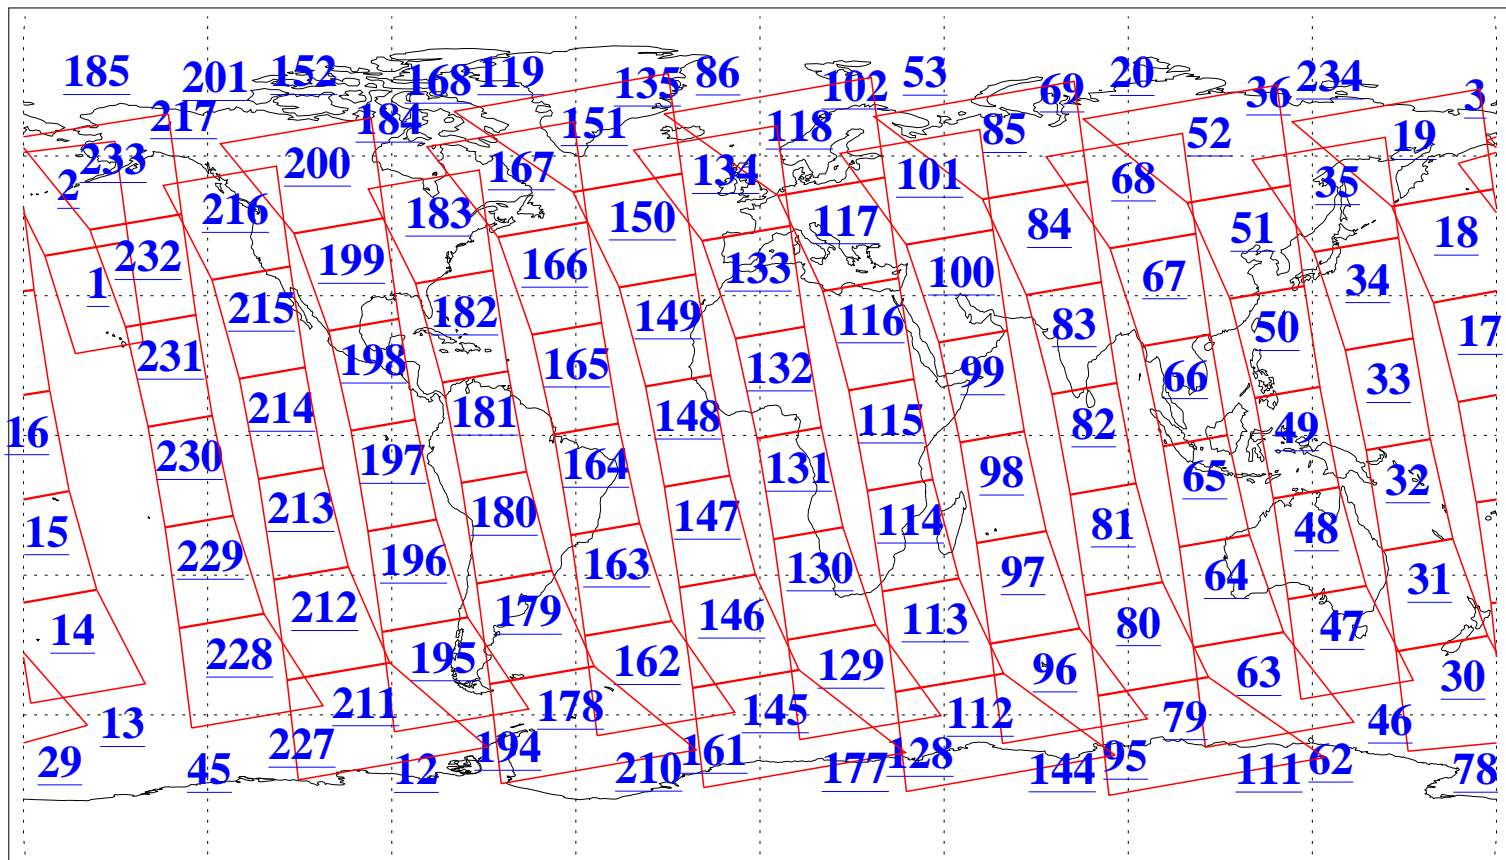

L1B Availability
AMSU Granules: 240
HSB Granules: 0
AIRS Granules: 240

7 May 2009
DoY 127
Aqua Day 2560
Granules: 1 to 120

Granules: 121 to 240

Legend: AMSU Available, HSB Available, AIRS Available

L1B Availability
AMSU Granules: 240
HSB Granules: 0
AIRS Granules: 240

7 May 2009
DoY 127
Aqua Day 2560
Ascending Granules

Descending Granules

Legend: AMSU Available, HSB Available, AIRS Available

L1B Availability
 AMSU Granules: 240
 HSB Granules: 0
 AIRS Granules: 240

7 May 2009
 DoY 127
 Aqua Day 2560

Northern Hemisphere Granules

Southern Hemisphere Granules

Legend: AMSU Available, HSB Available, AIRS Available