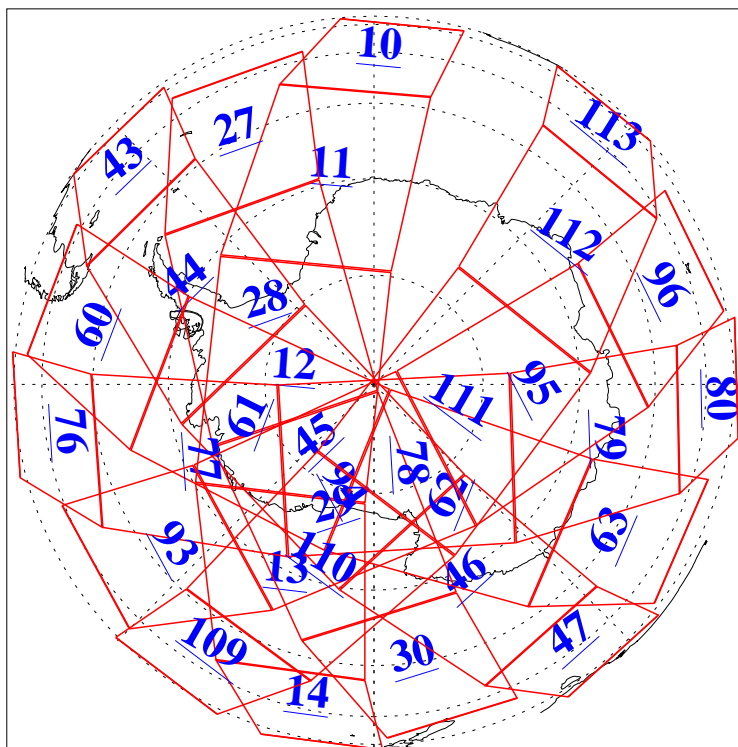

L1B Availability
AMSU Granules: 240
HSB Granules: 0
AIRS Granules: 240

7 May 2009
DoY 127
Aqua Day 2560
Granules: 1 to 120

Granules: 121 to 240

Legend: AMSU Available, HSB Available, AIRS Available

L1B Availability
AMSU Granules: 240
HSB Granules: 0
AIRS Granules: 240

7 May 2009
DoY 127
Aqua Day 2560
Ascending Granules

Descending Granules

Legend: AMSU Available, HSB Available, AIRS Available

L1B Availability
 AMSU Granules: 240
 HSB Granules: 0
 AIRS Granules: 240

7 May 2009
 DoY 127
 Aqua Day 2560

Northern Hemisphere Granules

Southern Hemisphere Granules

Legend: AMSU Available, HSB Available, AIRS Available