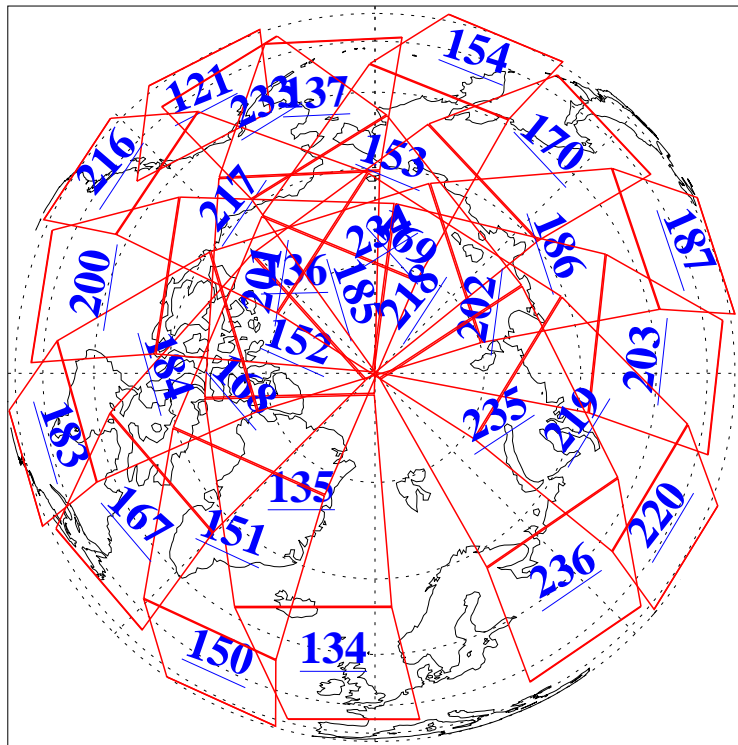

7 May 2009
DoY 127
Aqua Day 2560
Ascending Granules

Descending Granules

Legend: AMSU Available, HSB Available, AIRS Available

L1B Availability
 AMSU Granules: 240
 HSB Granules: 0
 AIRS Granules: 240

7 May 2009
 DoY 127
 Aqua Day 2560

Northern Hemisphere Granules

Southern Hemisphere Granules

Legend: AMSU Available, HSB Available, AIRS Available