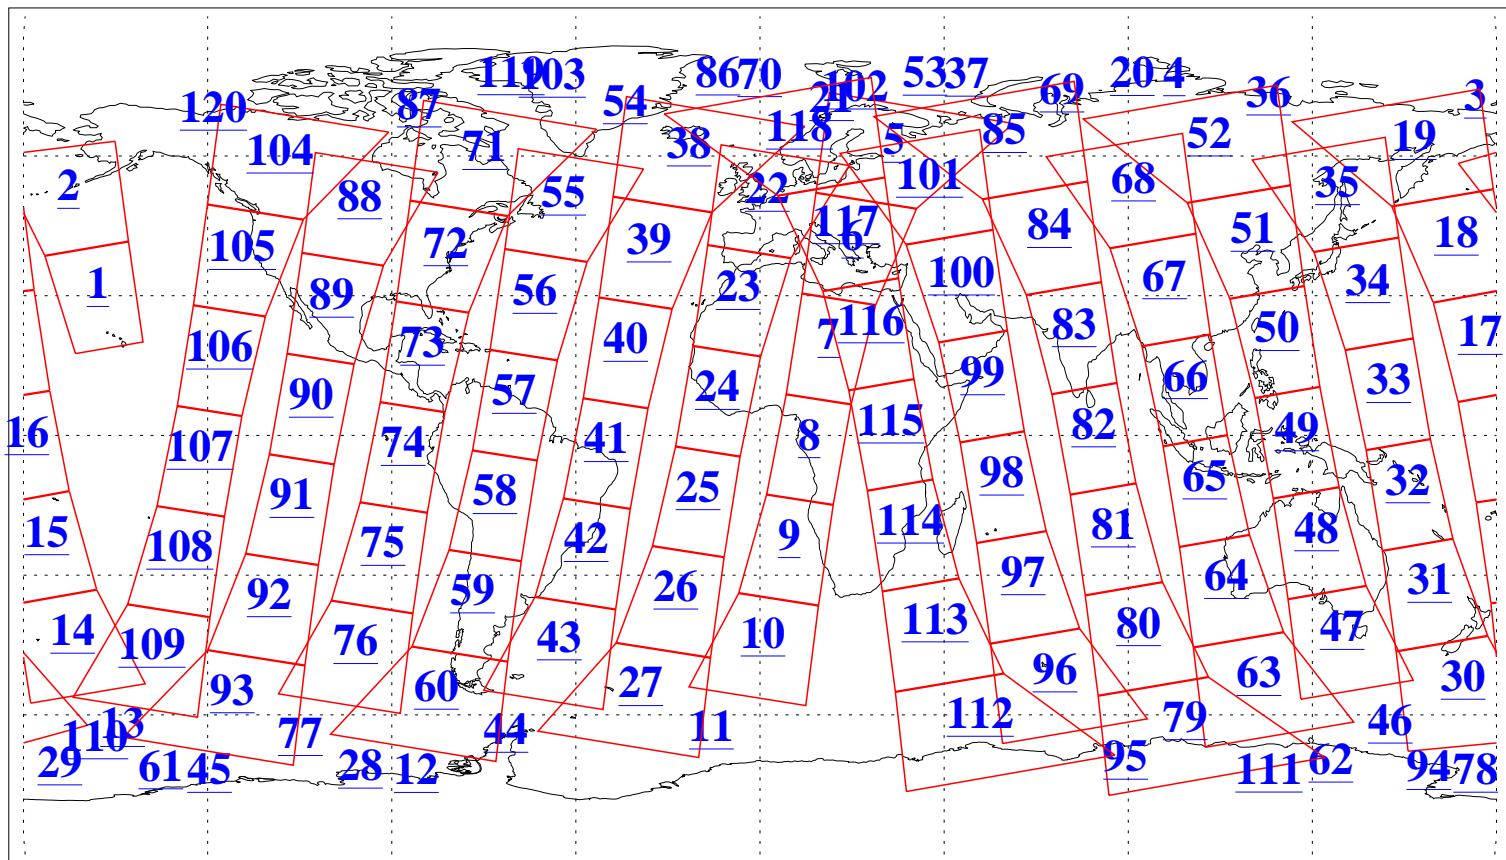

L1B Availability
AMSU Granules: 240
HSB Granules: 0
AIRS Granules: 240

7 May 2009
DoY 127
Aqua Day 2560
Granules: 1 to 120

Granules: 121 to 240

Legend: AMSU Available, HSB Available, AIRS Available

L1B Availability
AMSU Granules: 240
HSB Granules: 0
AIRS Granules: 240

7 May 2009
DoY 127
Aqua Day 2560
Ascending Granules

Descending Granules

Legend: AMSU Available, HSB Available, AIRS Available

L1B Availability
 AMSU Granules: 240
 HSB Granules: 0
 AIRS Granules: 240

7 May 2009
 DoY 127
 Aqua Day 2560

Northern Hemisphere Granules

Southern Hemisphere Granules

Legend: AMSU Available, HSB Available, AIRS Available