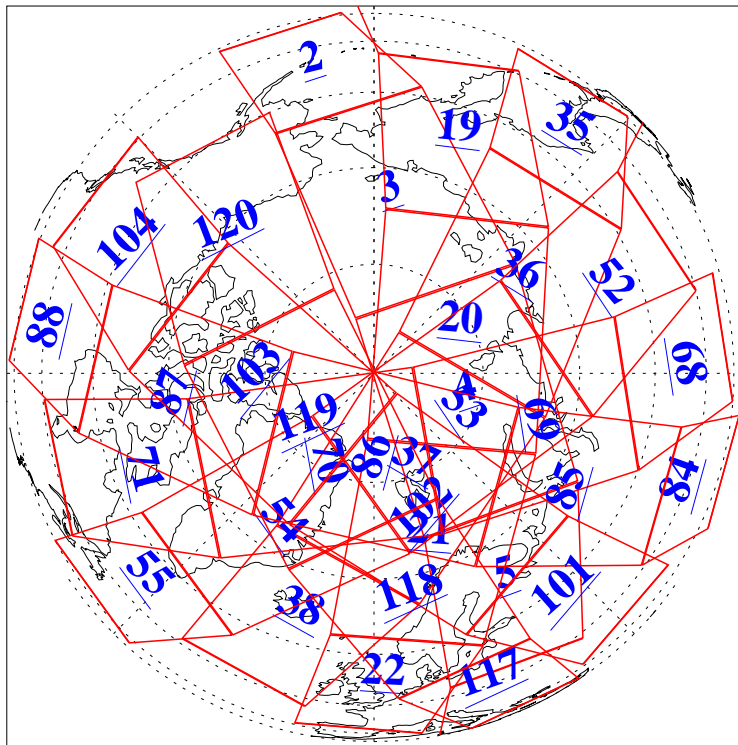

L1B Availability
AMSU Granules: 240
HSB Granules: 0
AIRS Granules: 240

7 May 2009
DoY 127
Aqua Day 2560
Granules: 1 to 120

Granules: 121 to 240

Legend: AMSU Available, HSB Available, AIRS Available

L1B Availability
AMSU Granules: 240
HSB Granules: 0
AIRS Granules: 240

7 May 2009
DoY 127
Aqua Day 2560
Ascending Granules

Descending Granules

Legend: AMSU Available, HSB Available, AIRS Available

L1B Availability
 AMSU Granules: 240
 HSB Granules: 0
 AIRS Granules: 240

7 May 2009
 DoY 127
 Aqua Day 2560

Northern Hemisphere Granules

Southern Hemisphere Granules

Legend: AMSU Available, HSB Available, AIRS Available