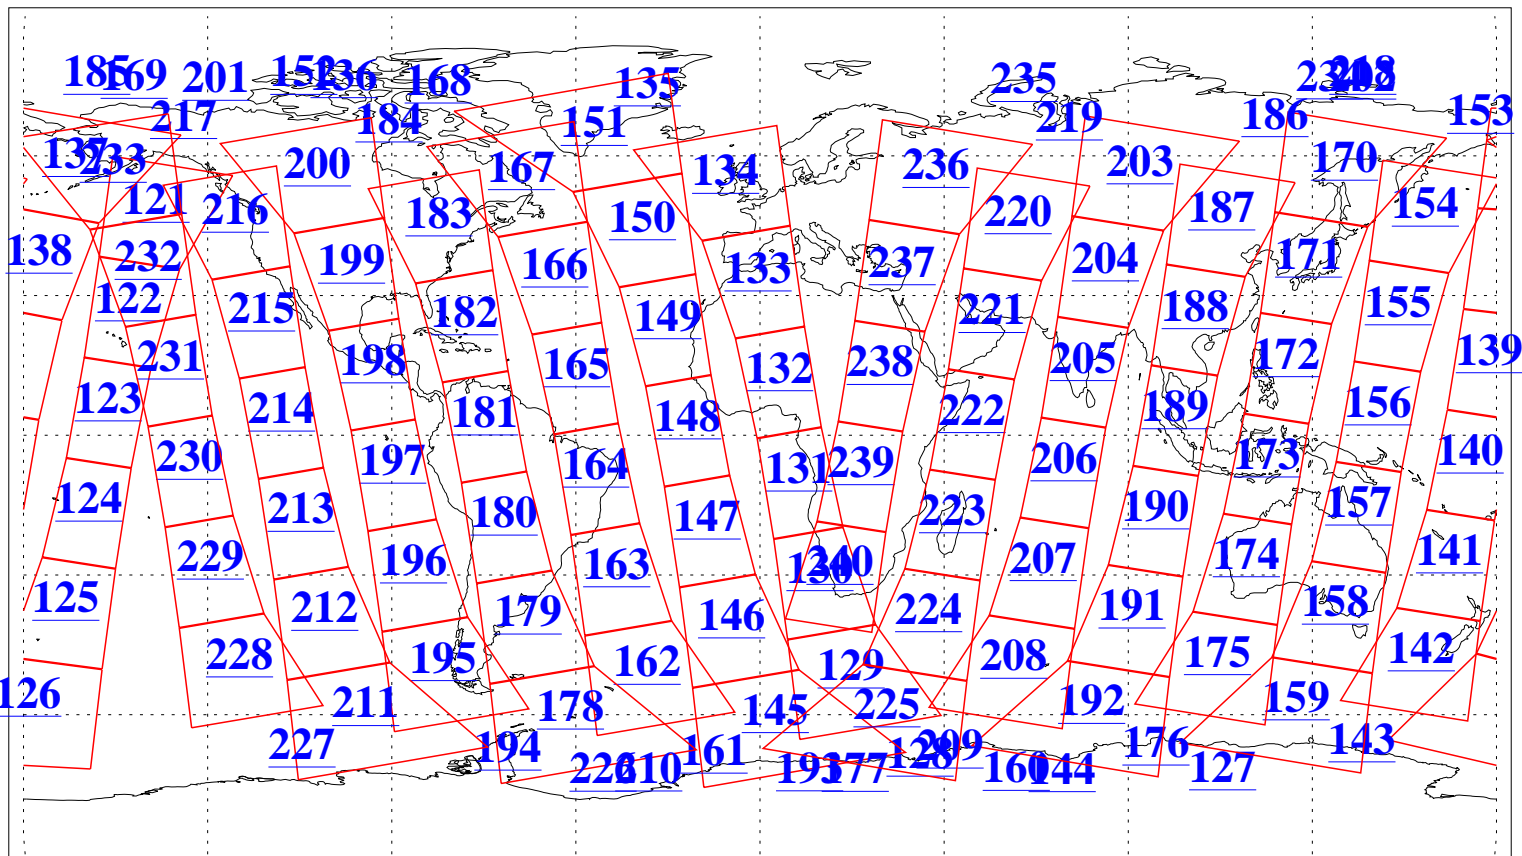

L1B Availability
AMSU Granules: 240
HSB Granules: 0
AIRS Granules: 240

7 May 2009
DoY 127
Aqua Day 2560
Granules: 1 to 120

Granules: 121 to 240

Legend: AMSU Available, HSB Available, AIRS Available

L1B Availability
AMSU Granules: 240
HSB Granules: 0
AIRS Granules: 240

7 May 2009
DoY 127
Aqua Day 2560
Ascending Granules

Descending Granules

Legend: AMSU Available, HSB Available, AIRS Available

L1B Availability
 AMSU Granules: 240
 HSB Granules: 0
 AIRS Granules: 240

7 May 2009
 DoY 127
 Aqua Day 2560