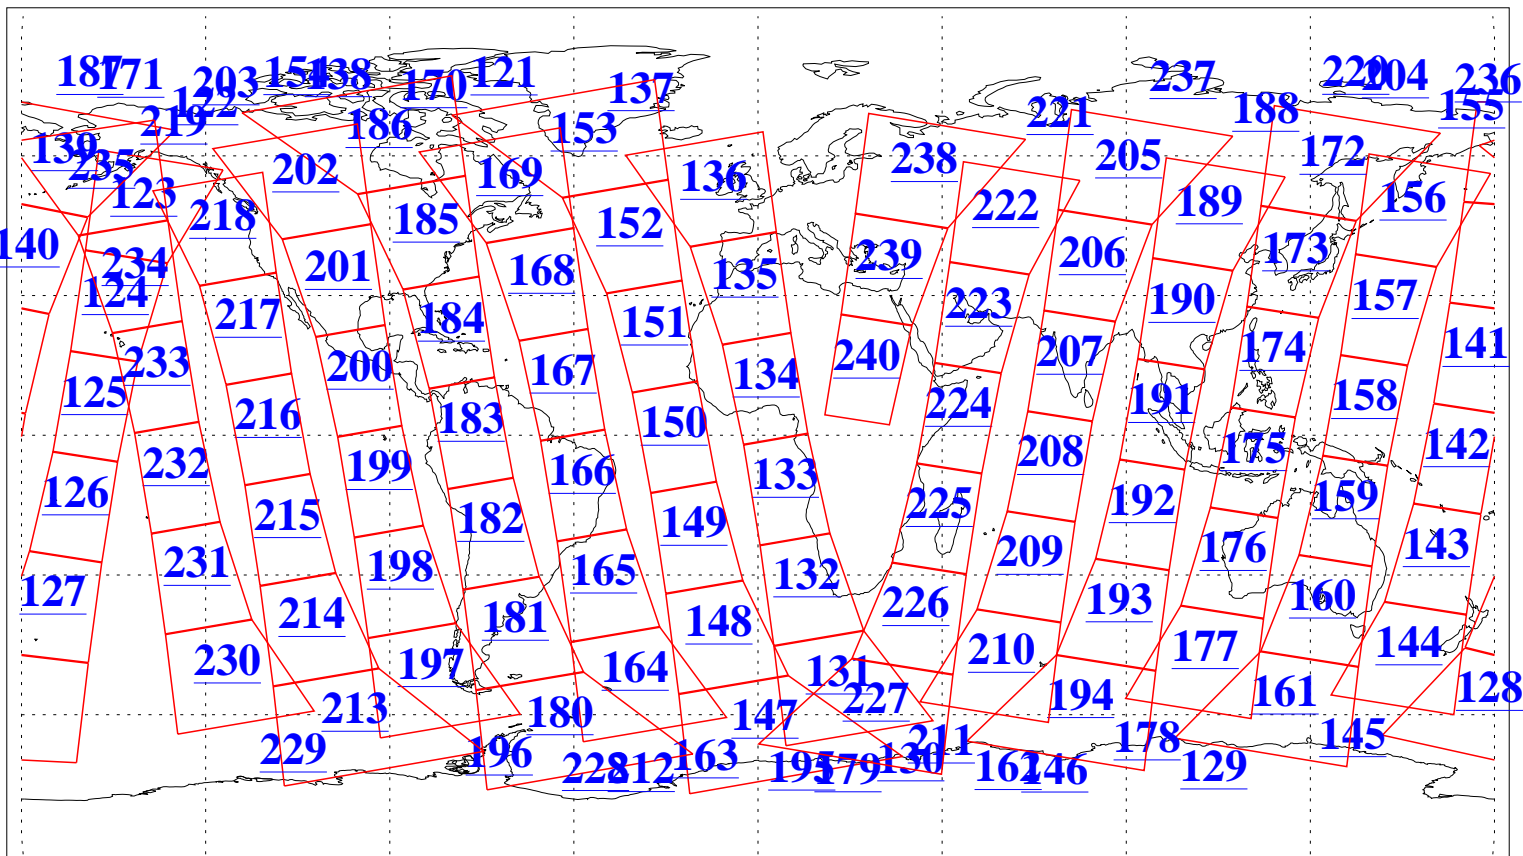

L1B Availability
AMSU Granules: 240
HSB Granules: 0
AIRS Granules: 240

5 May 2009
DoY 125
Aqua Day 2558
Granules: 1 to 120

Granules: 121 to 240

Legend: AMSU Available, HSB Available, AIRS Available

L1B Availability
AMSU Granules: 240
HSB Granules: 0
AIRS Granules: 240

5 May 2009
DoY 125
Aqua Day 2558
Ascending Granules

Descending Granules

Legend: AMSU Available, HSB Available, AIRS Available

L1B Availability
 AMSU Granules: 240
 HSB Granules: 0
 AIRS Granules: 240

5 May 2009
 DoY 125
 Aqua Day 2558

Northern Hemisphere Granules

Southern Hemisphere Granules

Legend: AMSU Available, HSB Available, AIRS Available