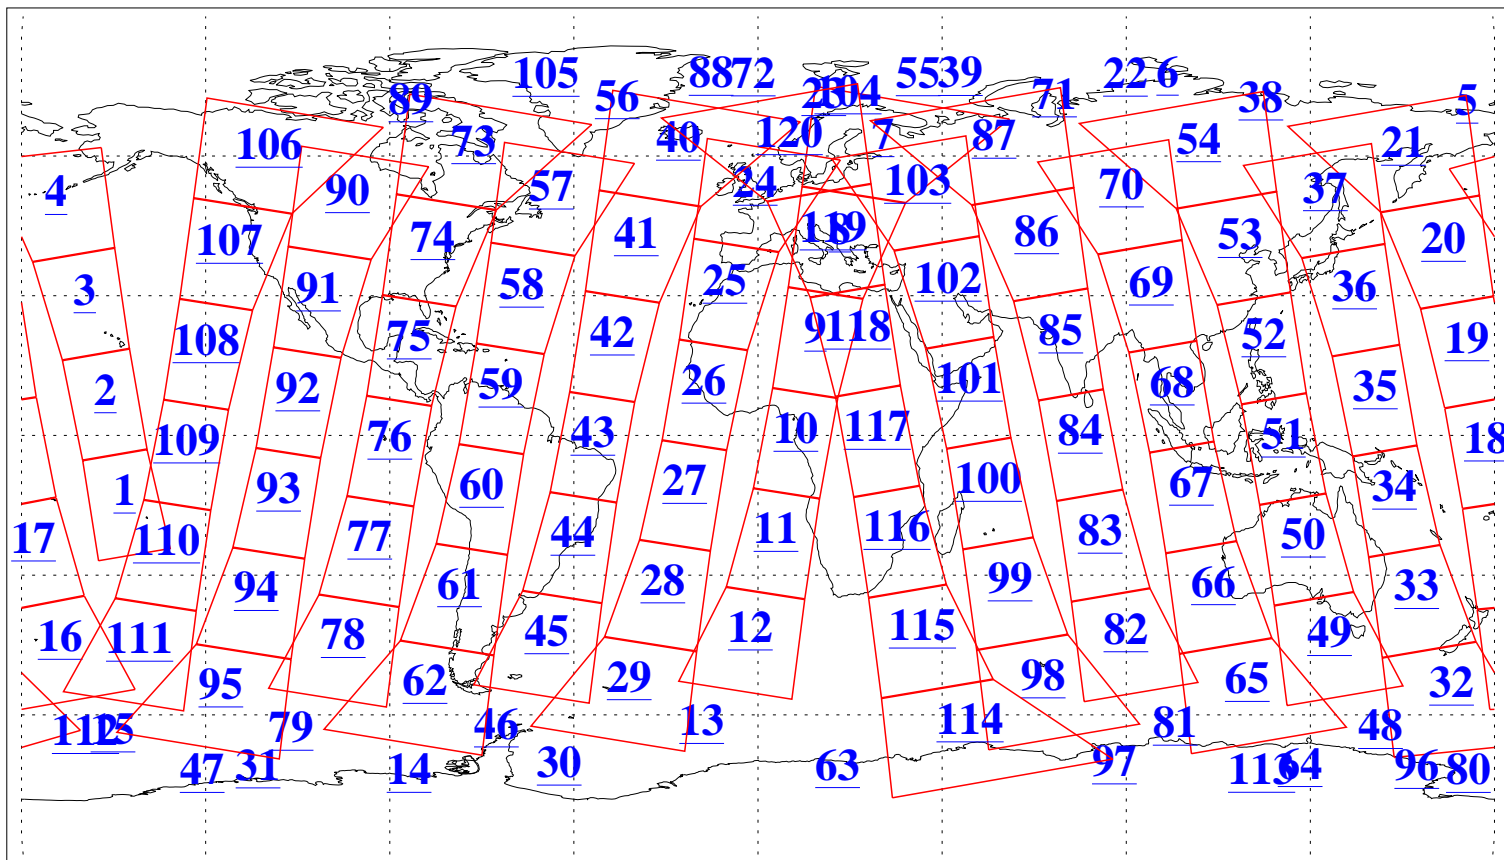

L1B Availability
AMSU Granules: 240
HSB Granules: 0
AIRS Granules: 240

5 May 2009
DoY 125
Aqua Day 2558
Granules: 1 to 120

Granules: 121 to 240

Legend: AMSU Available, HSB Available, AIRS Available

L1B Availability
AMSU Granules: 240
HSB Granules: 0
AIRS Granules: 240

5 May 2009
DoY 125
Aqua Day 2558
Ascending Granules

Descending Granules

Legend: AMSU Available, HSB Available, AIRS Available

L1B Availability
 AMSU Granules: 240
 HSB Granules: 0
 AIRS Granules: 240

5 May 2009
 DoY 125
 Aqua Day 2558

Northern Hemisphere Granules

Southern Hemisphere Granules

Legend: AMSU Available, HSB Available, AIRS Available