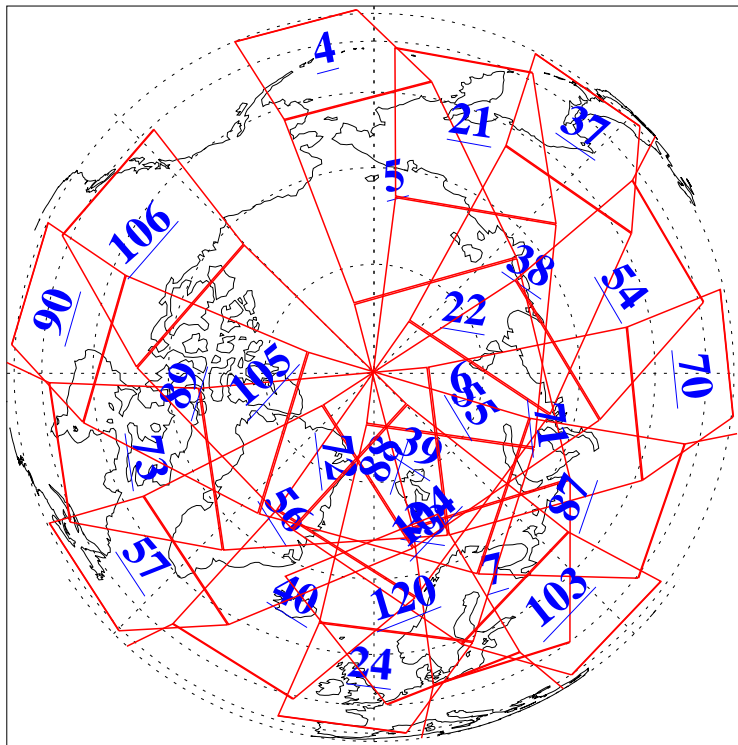

L1B Availability
AMSU Granules: 240
HSB Granules: 0
AIRS Granules: 240

5 May 2009
DoY 125
Aqua Day 2558
Granules: 1 to 120

Granules: 121 to 240

Legend: AMSU Available, HSB Available, AIRS Available

L1B Availability
AMSU Granules: 240
HSB Granules: 0
AIRS Granules: 240

5 May 2009
DoY 125
Aqua Day 2558
Ascending Granules

Descending Granules

Legend: AMSU Available, HSB Available, AIRS Available

L1B Availability
 AMSU Granules: 240
 HSB Granules: 0
 AIRS Granules: 240

5 May 2009
 DoY 125
 Aqua Day 2558

Northern Hemisphere Granules

Southern Hemisphere Granules

Legend: AMSU Available, HSB Available, AIRS Available