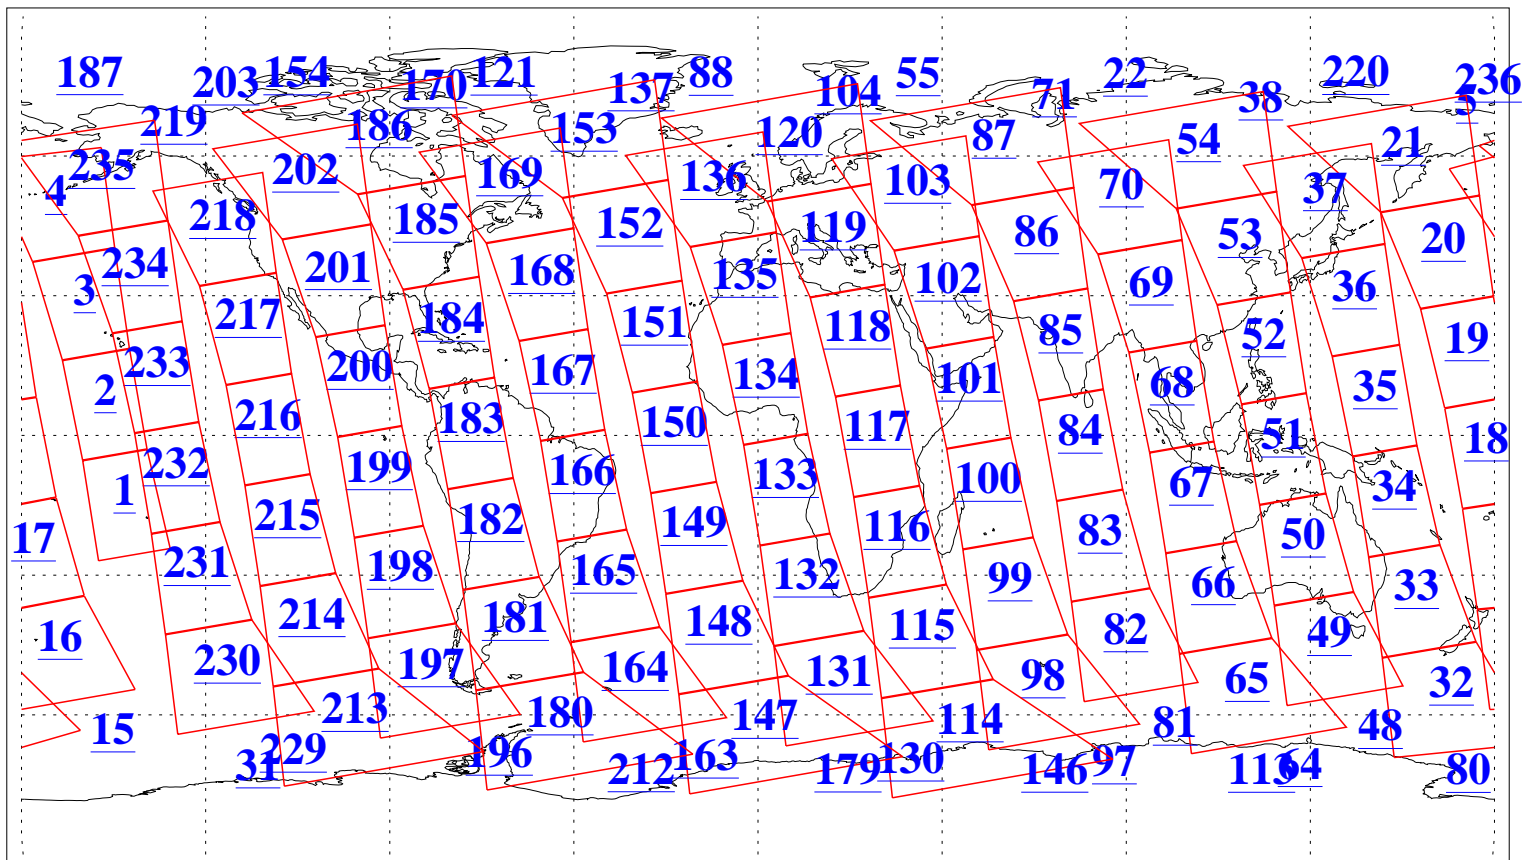

L1B Availability
AMSU Granules: 240
HSB Granules: 0
AIRS Granules: 240

5 May 2009
DoY 125
Aqua Day 2558
Granules: 1 to 120

Granules: 121 to 240

Legend: AMSU Available, HSB Available, AIRS Available

L1B Availability
AMSU Granules: 240
HSB Granules: 0
AIRS Granules: 240

5 May 2009
DoY 125
Aqua Day 2558
Ascending Granules

Descending Granules

Legend: AMSU Available, HSB Available, AIRS Available

L1B Availability
 AMSU Granules: 240
 HSB Granules: 0
 AIRS Granules: 240

5 May 2009
 DoY 125
 Aqua Day 2558

Northern Hemisphere Granules

Southern Hemisphere Granules

Legend: AMSU Available, HSB Available, AIRS Available