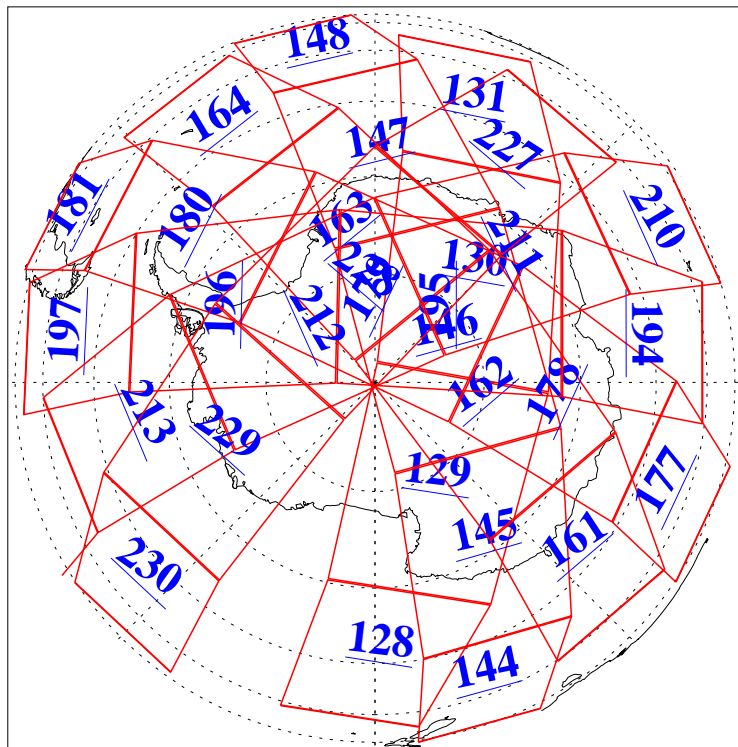

5 May 2009
DoY 125
Aqua Day 2558
Ascending Granules

Descending Granules

Legend: AMSU Available, HSB Available, AIRS Available

L1B Availability
 AMSU Granules: 240
 HSB Granules: 0
 AIRS Granules: 240

5 May 2009
 DoY 125
 Aqua Day 2558

Northern Hemisphere Granules

Southern Hemisphere Granules

Legend: AMSU Available, HSB Available, AIRS Available