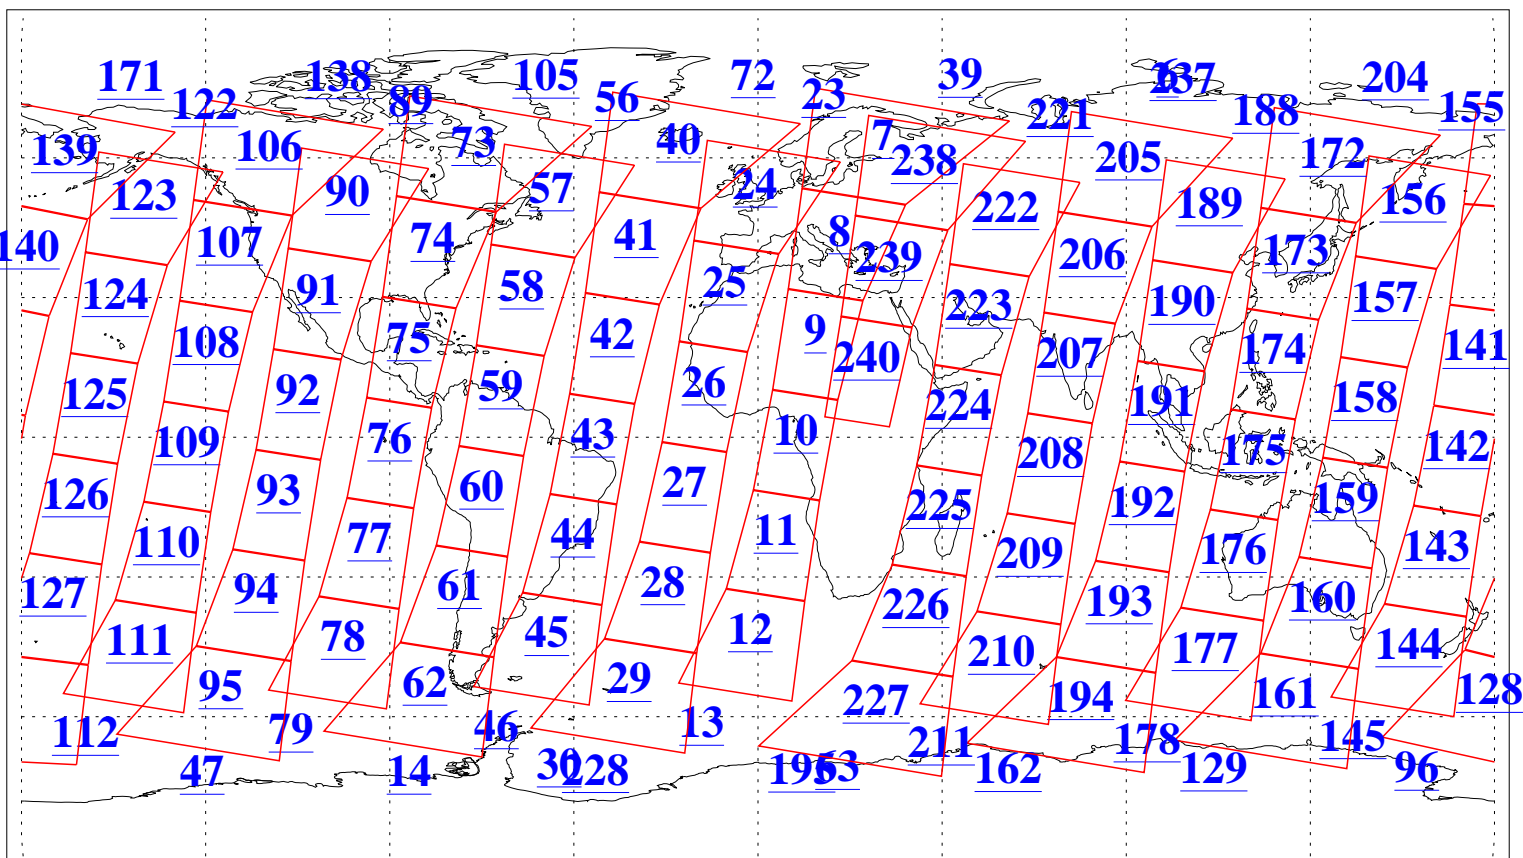

L1B Availability
AMSU Granules: 240
HSB Granules: 0
AIRS Granules: 240

5 May 2009
DoY 125
Aqua Day 2558
Granules: 1 to 120

Granules: 121 to 240

Legend: AMSU Available, HSB Available, AIRS Available

L1B Availability
AMSU Granules: 240
HSB Granules: 0
AIRS Granules: 240

5 May 2009
DoY 125
Aqua Day 2558
Ascending Granules

Descending Granules

Legend: AMSU Available, HSB Available, AIRS Available

L1B Availability
 AMSU Granules: 240
 HSB Granules: 0
 AIRS Granules: 240

5 May 2009
 DoY 125
 Aqua Day 2558

Northern Hemisphere Granules

Southern Hemisphere Granules

Legend: AMSU Available, HSB Available, AIRS Available