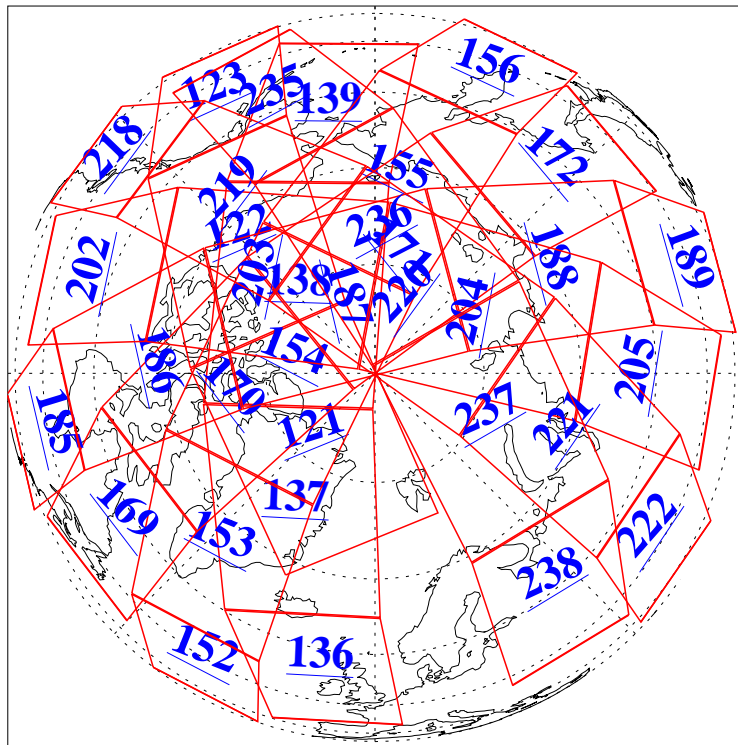

5 May 2009
DoY 125
Aqua Day 2558
Ascending Granules

Descending Granules

Legend: AMSU Available, HSB Available, AIRS Available

L1B Availability
 AMSU Granules: 240
 HSB Granules: 0
 AIRS Granules: 240

5 May 2009
 DoY 125
 Aqua Day 2558

Northern Hemisphere Granules

Southern Hemisphere Granules

Legend: AMSU Available, HSB Available, AIRS Available