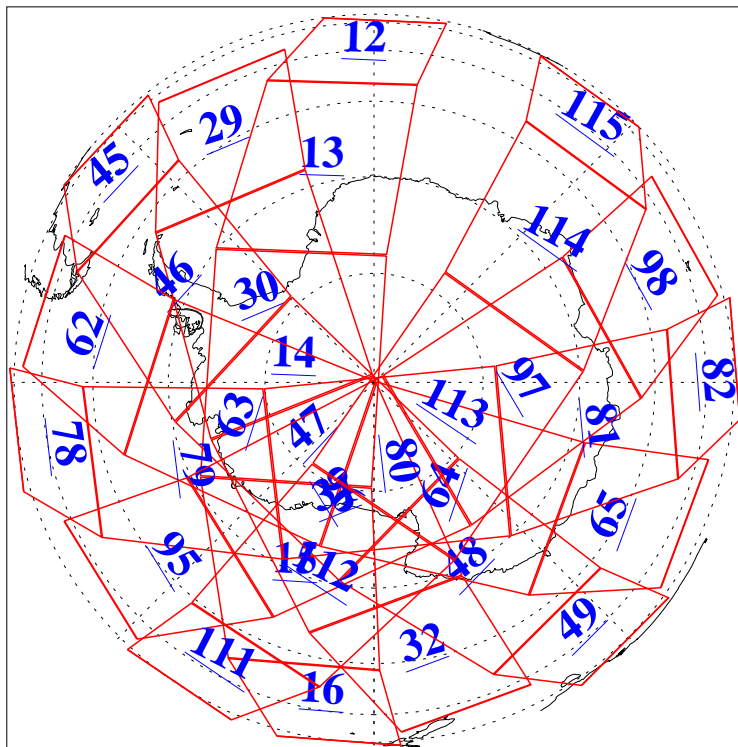

L1B Availability
AMSU Granules: 240
HSB Granules: 0
AIRS Granules: 240

5 May 2009
DoY 125
Aqua Day 2558
Granules: 1 to 120

Granules: 121 to 240

Legend: AMSU Available, HSB Available, AIRS Available

L1B Availability
AMSU Granules: 240
HSB Granules: 0
AIRS Granules: 240

5 May 2009
DoY 125
Aqua Day 2558
Ascending Granules

Descending Granules

Legend: AMSU Available, HSB Available, AIRS Available

L1B Availability
 AMSU Granules: 240
 HSB Granules: 0
 AIRS Granules: 240

5 May 2009
 DoY 125
 Aqua Day 2558

Northern Hemisphere Granules

Southern Hemisphere Granules

Legend: AMSU Available, HSB Available, AIRS Available