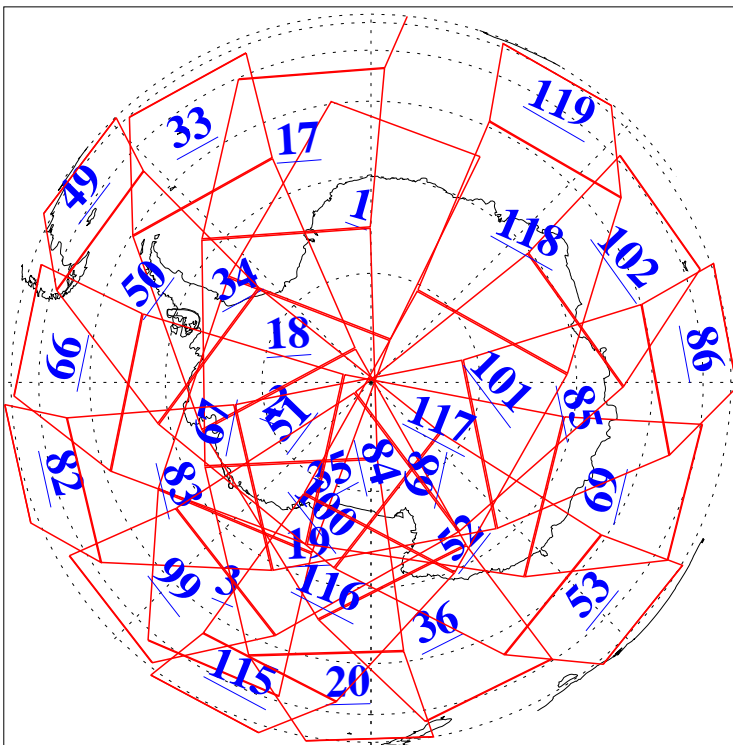

L1B Availability  
AMSU Granules: 240  
HSB Granules: 0  
AIRS Granules: 240

1 May 2009  
DoY 121  
Aqua Day 2554  
Granules: 1 to 120

Granules: 121 to 240

Legend: AMSU Available, HSB Available, AIRS Available

L1B Availability  
AMSU Granules: 240  
HSB Granules: 0  
AIRS Granules: 240

1 May 2009  
DoY 121  
Aqua Day 2554  
Ascending Granules

Descending Granules

Legend: AMSU Available, HSB Available, AIRS Available

L1B Availability  
 AMSU Granules: 240  
 HSB Granules: 0  
 AIRS Granules: 240

1 May 2009  
 DoY 121  
 Aqua Day 2554

Northern Hemisphere Granules

Southern Hemisphere Granules

Legend: AMSU Available, HSB Available, AIRS Available