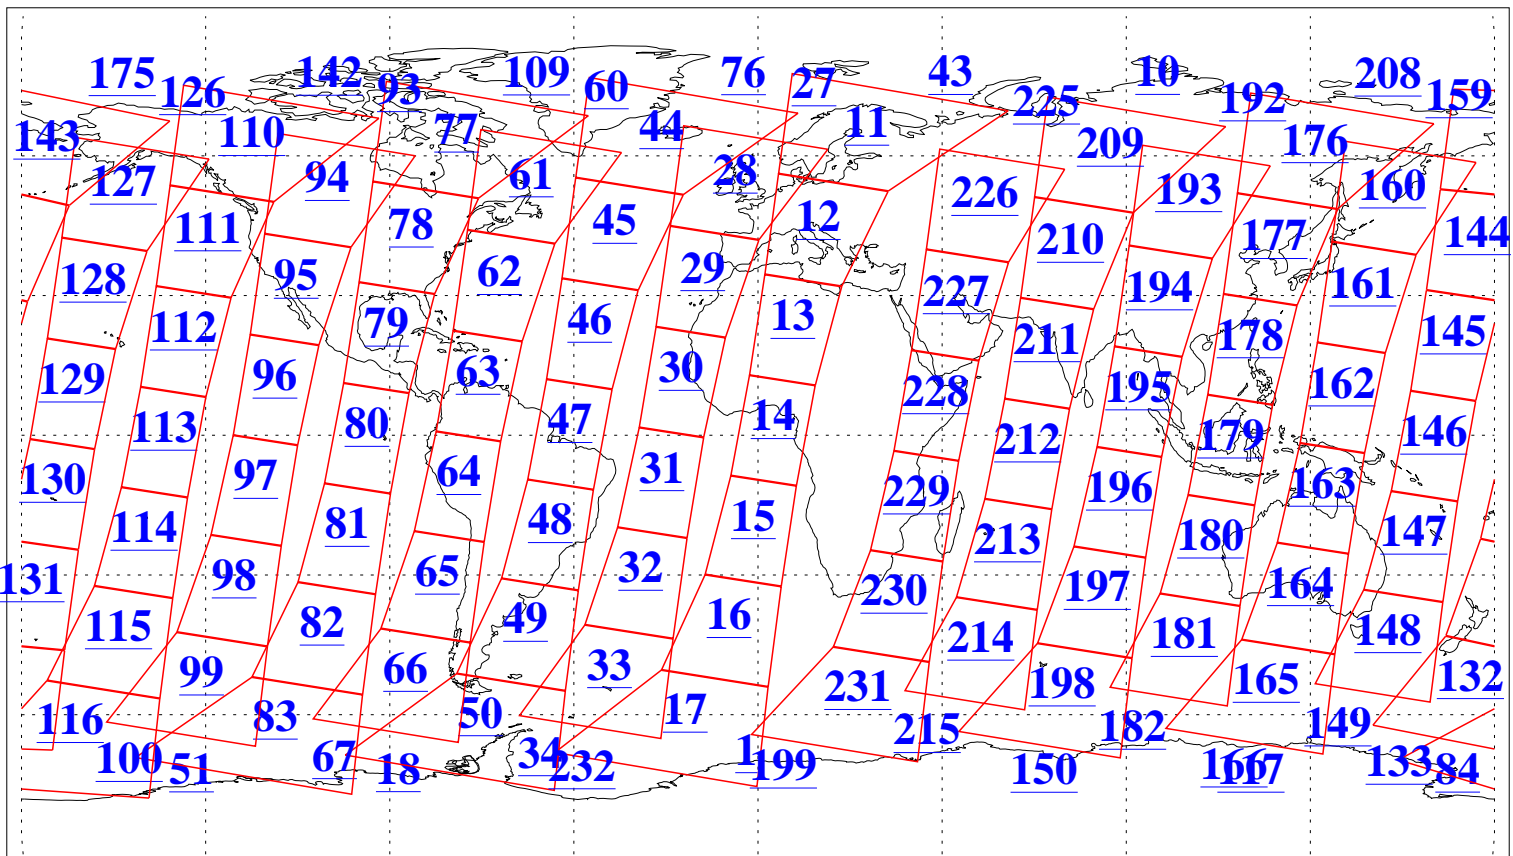

L1B Availability  
AMSU Granules: 240  
HSB Granules: 0  
AIRS Granules: 240

1 May 2009  
DoY 121  
Aqua Day 2554  
Granules: 1 to 120

Granules: 121 to 240

Legend: AMSU Available, HSB Available, AIRS Available

L1B Availability  
AMSU Granules: 240  
HSB Granules: 0  
AIRS Granules: 240

1 May 2009  
DoY 121  
Aqua Day 2554  
Ascending Granules

Descending Granules

Legend: AMSU Available, HSB Available, AIRS Available

L1B Availability  
 AMSU Granules: 240  
 HSB Granules: 0  
 AIRS Granules: 240

1 May 2009  
 DoY 121  
 Aqua Day 2554

Northern Hemisphere Granules

Southern Hemisphere Granules

Legend: AMSU Available, HSB Available, AIRS Available