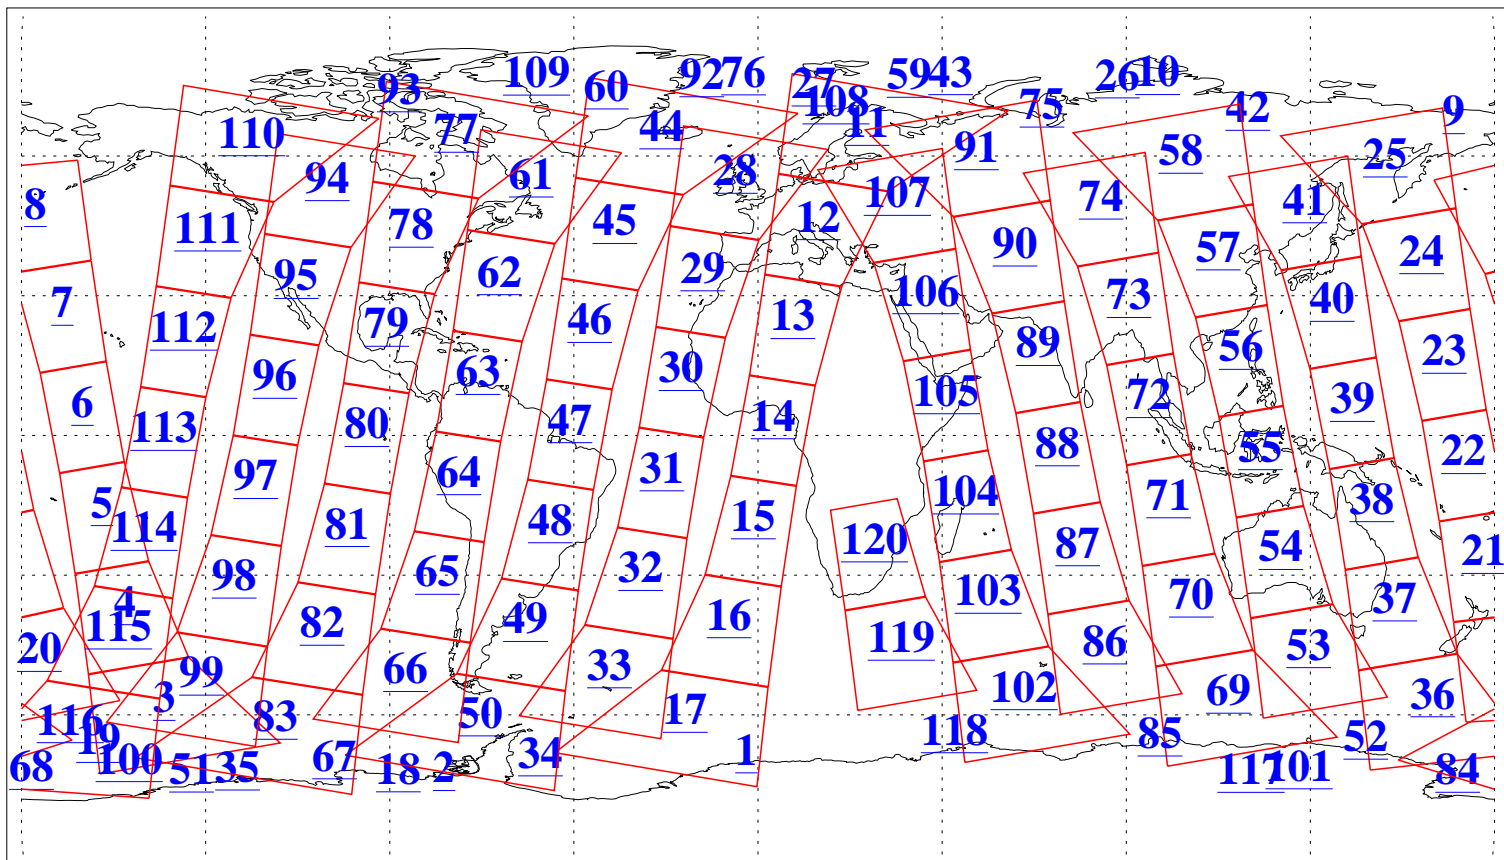

L1B Availability  
AMSU Granules: 240  
HSB Granules: 0  
AIRS Granules: 240

1 May 2009  
DoY 121  
Aqua Day 2554  
Granules: 1 to 120

Granules: 121 to 240

Legend: AMSU Available, HSB Available, AIRS Available

L1B Availability  
AMSU Granules: 240  
HSB Granules: 0  
AIRS Granules: 240

1 May 2009  
DoY 121  
Aqua Day 2554  
Ascending Granules

Descending Granules

Legend: AMSU Available, HSB Available, AIRS Available

L1B Availability  
 AMSU Granules: 240  
 HSB Granules: 0  
 AIRS Granules: 240

1 May 2009  
 DoY 121  
 Aqua Day 2554

Northern Hemisphere Granules

Southern Hemisphere Granules

Legend: AMSU Available, HSB Available, AIRS Available