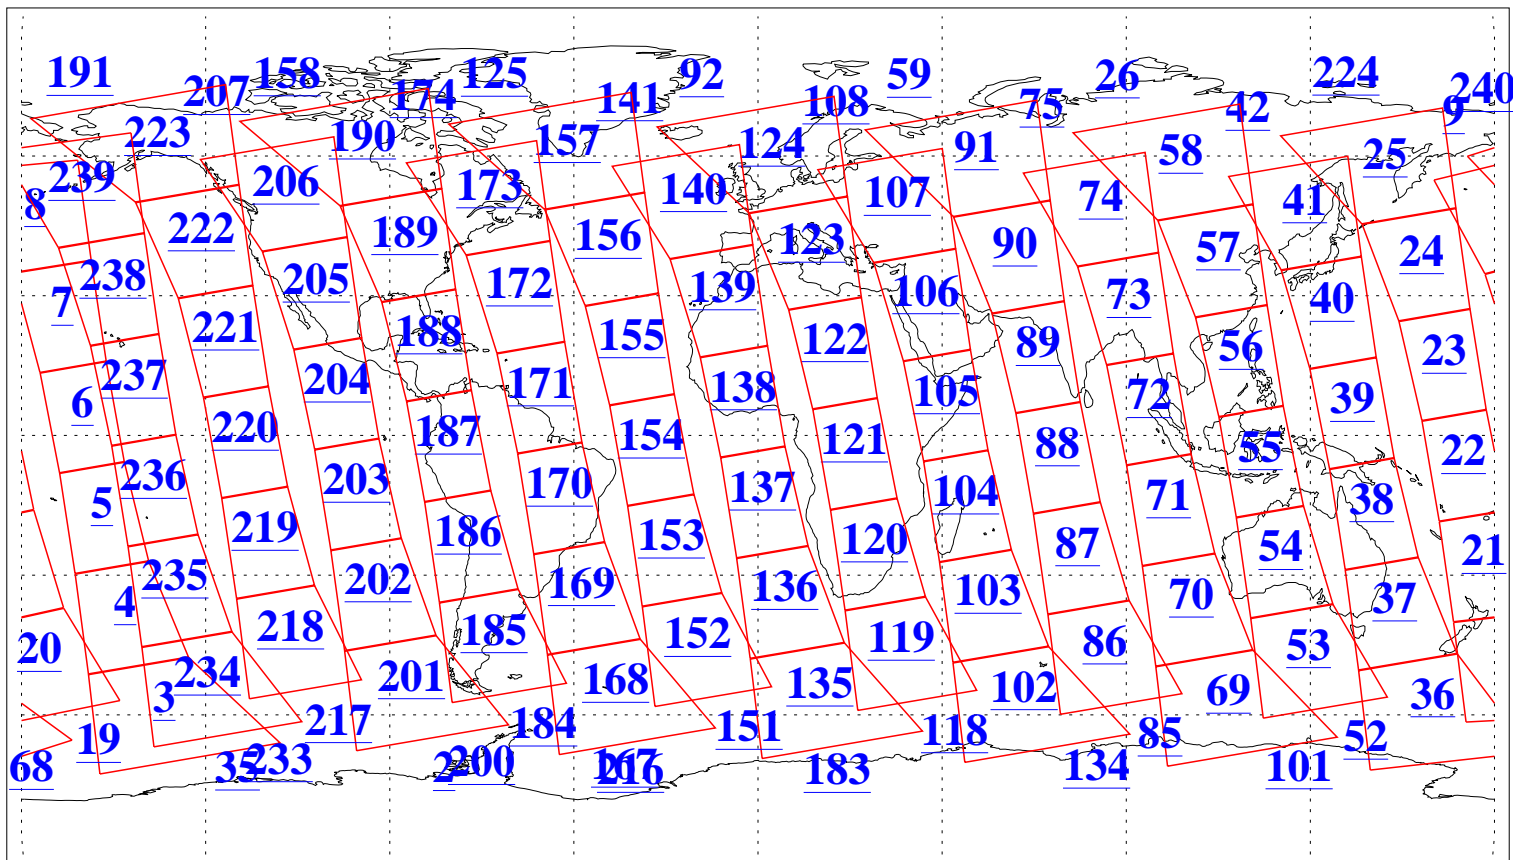

L1B Availability  
AMSU Granules: 240  
HSB Granules: 0  
AIRS Granules: 240

1 May 2009  
DoY 121  
Aqua Day 2554  
Granules: 1 to 120

Granules: 121 to 240

Legend: AMSU Available, HSB Available, AIRS Available

L1B Availability  
AMSU Granules: 240  
HSB Granules: 0  
AIRS Granules: 240

1 May 2009  
DoY 121  
Aqua Day 2554  
Ascending Granules

Descending Granules

Legend: AMSU Available, HSB Available, AIRS Available

L1B Availability  
 AMSU Granules: 240  
 HSB Granules: 0  
 AIRS Granules: 240

1 May 2009  
 DoY 121  
 Aqua Day 2554

Northern Hemisphere Granules

Southern Hemisphere Granules

Legend: AMSU Available, HSB Available, AIRS Available