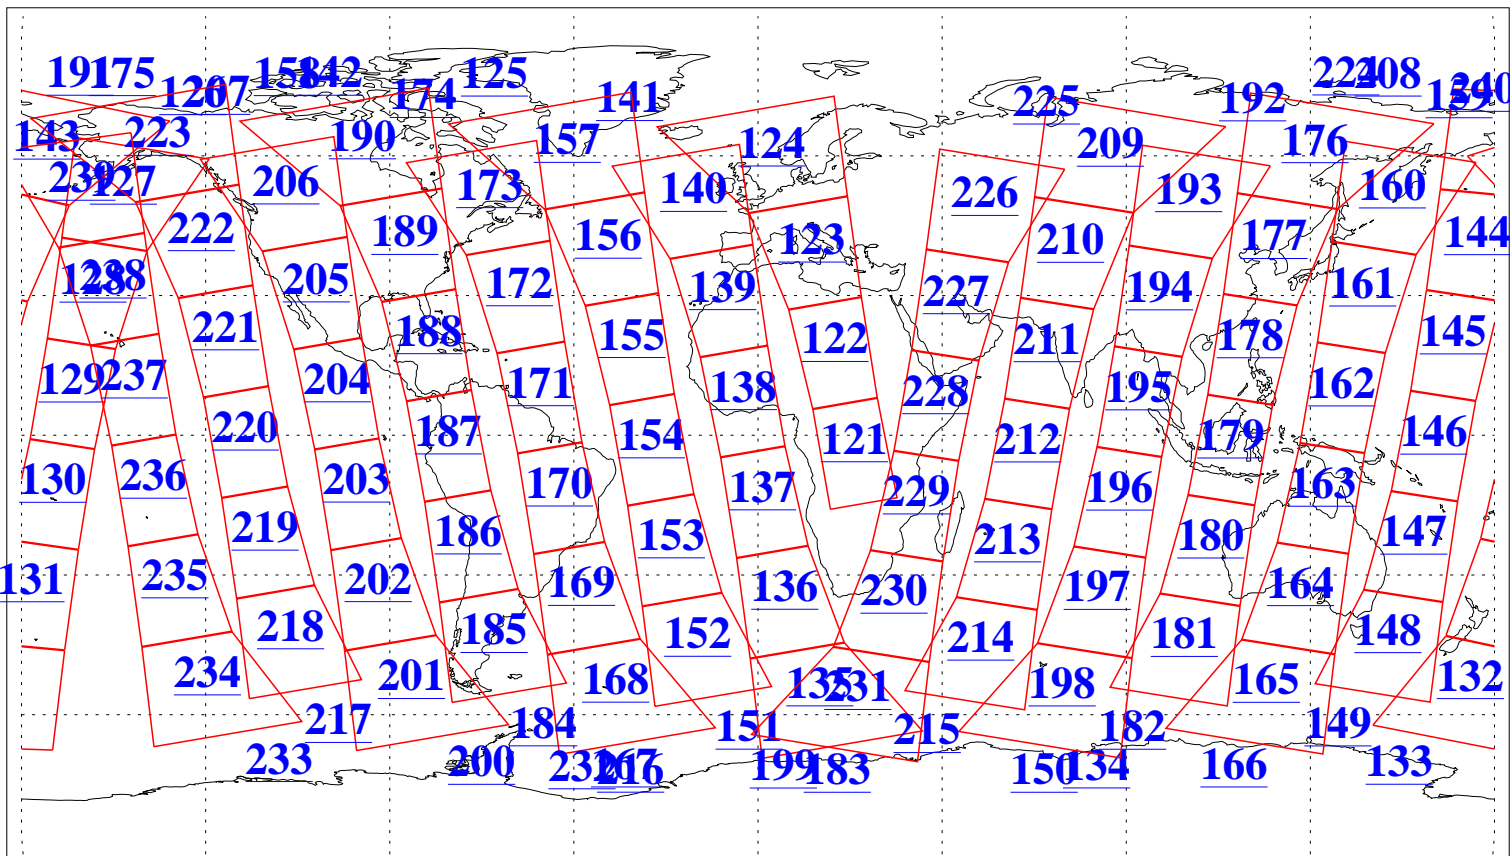

L1B Availability  
AMSU Granules: 240  
HSB Granules: 0  
AIRS Granules: 240

1 May 2009  
DoY 121  
Aqua Day 2554  
Granules: 1 to 120

Granules: 121 to 240

Legend: AMSU Available, HSB Available, AIRS Available

L1B Availability  
AMSU Granules: 240  
HSB Granules: 0  
AIRS Granules: 240

1 May 2009  
DoY 121  
Aqua Day 2554  
Ascending Granules

Descending Granules

Legend: AMSU Available, HSB Available, AIRS Available

L1B Availability  
 AMSU Granules: 240  
 HSB Granules: 0  
 AIRS Granules: 240

1 May 2009  
 DoY 121  
 Aqua Day 2554

Northern Hemisphere Granules

Southern Hemisphere Granules

Legend: AMSU Available, HSB Available, AIRS Available