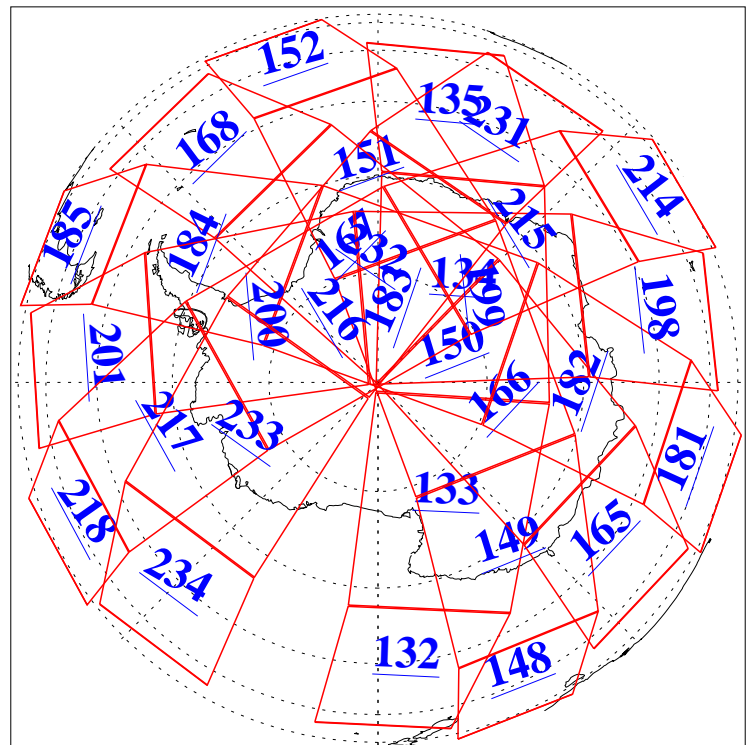

L1B Availability  
AMSU Granules: 240  
HSB Granules: 0  
AIRS Granules: 240

1 May 2009  
DoY 121  
Aqua Day 2554  
Granules: 1 to 120

Granules: 121 to 240

Legend: AMSU Available, HSB Available, AIRS Available

L1B Availability  
AMSU Granules: 240  
HSB Granules: 0  
AIRS Granules: 240

1 May 2009  
DoY 121  
Aqua Day 2554  
Ascending Granules

Descending Granules

Legend: AMSU Available, HSB Available, AIRS Available

L1B Availability  
 AMSU Granules: 240  
 HSB Granules: 0  
 AIRS Granules: 240

1 May 2009  
 DoY 121  
 Aqua Day 2554

Northern Hemisphere Granules

Southern Hemisphere Granules

Legend: AMSU Available, HSB Available, AIRS Available