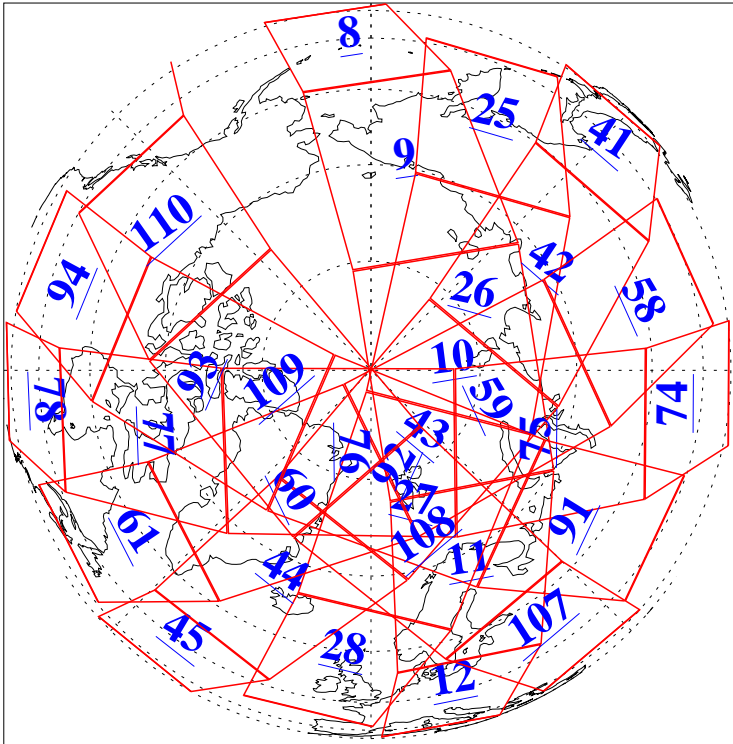

L1B Availability  
AMSU Granules: 240  
HSB Granules: 0  
AIRS Granules: 240

1 May 2009  
DoY 121  
Aqua Day 2554  
Granules: 1 to 120

Granules: 121 to 240

Legend: AMSU Available, HSB Available, AIRS Available

L1B Availability  
AMSU Granules: 240  
HSB Granules: 0  
AIRS Granules: 240

1 May 2009  
DoY 121  
Aqua Day 2554  
Ascending Granules

Descending Granules

Legend: AMSU Available, HSB Available, AIRS Available

L1B Availability  
 AMSU Granules: 240  
 HSB Granules: 0  
 AIRS Granules: 240

1 May 2009  
 DoY 121  
 Aqua Day 2554

Northern Hemisphere Granules

Southern Hemisphere Granules

Legend: AMSU Available, HSB Available, AIRS Available