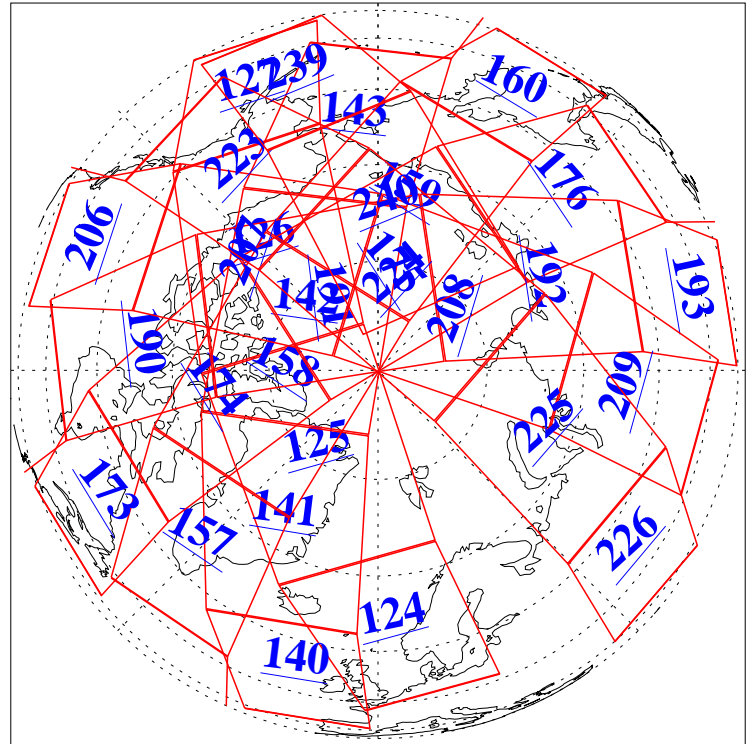

L1B Availability  
AMSU Granules: 240  
HSB Granules: 0  
AIRS Granules: 240

1 May 2009  
DoY 121  
Aqua Day 2554  
Ascending Granules

Descending Granules

Legend: AMSU Available, HSB Available, AIRS Available

L1B Availability  
 AMSU Granules: 240  
 HSB Granules: 0  
 AIRS Granules: 240

1 May 2009  
 DoY 121  
 Aqua Day 2554

Northern Hemisphere Granules

Southern Hemisphere Granules

Legend: AMSU Available, HSB Available, AIRS Available