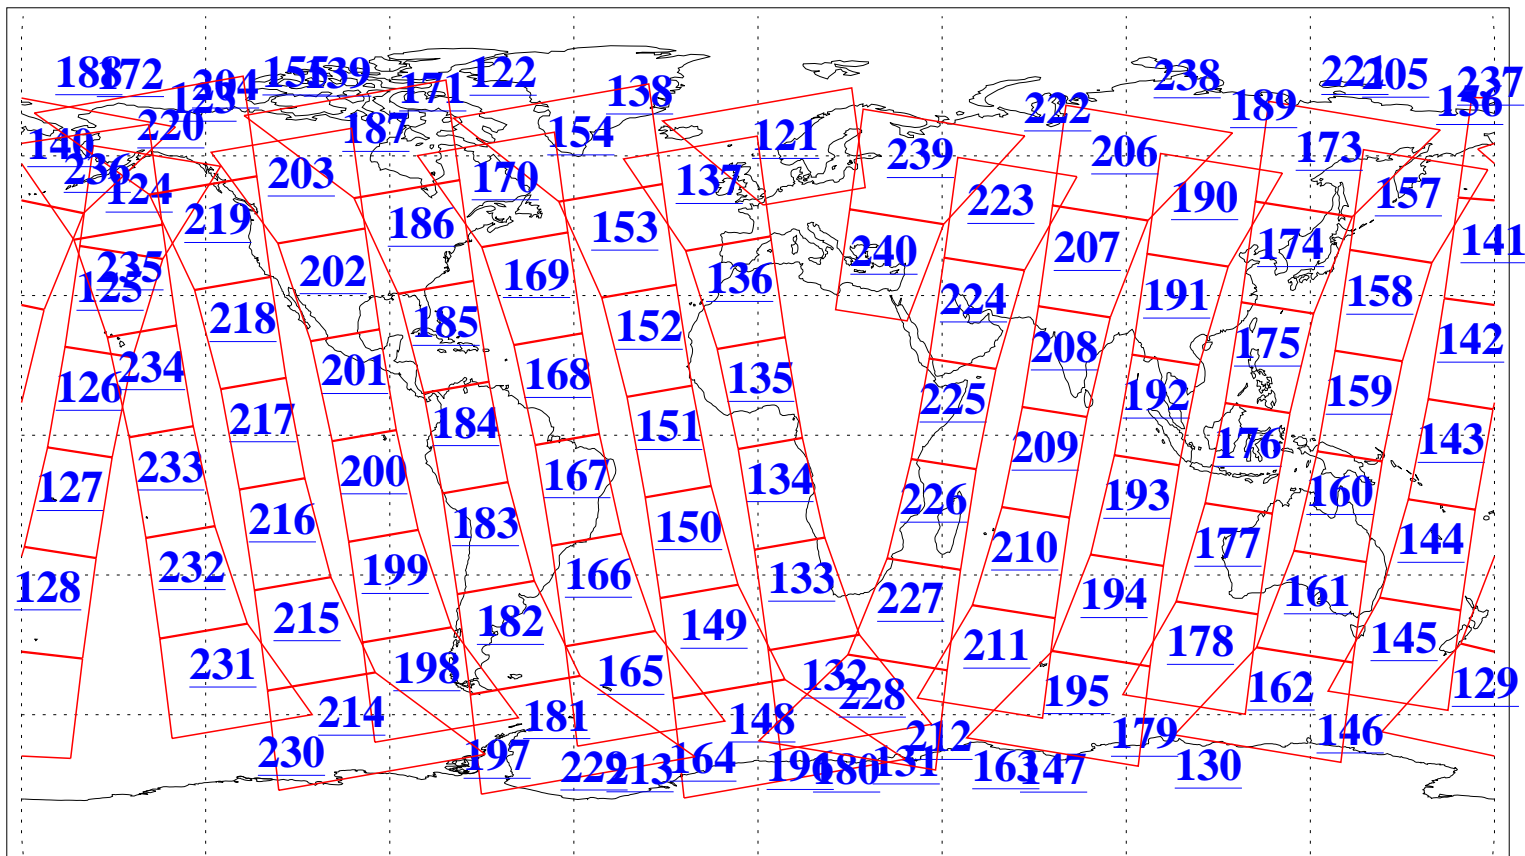

L1B Availability
AMSU Granules: 240
HSB Granules: 0
AIRS Granules: 240

26 Apr 2009
DoY 116
Aqua Day 2549
Granules: 1 to 120

Granules: 121 to 240

Legend: AMSU Available, HSB Available, AIRS Available

L1B Availability
AMSU Granules: 240
HSB Granules: 0
AIRS Granules: 240

26 Apr 2009
DoY 116
Aqua Day 2549

Ascending Granules

Descending Granules

Legend: AMSU Available, HSB Available, AIRS Available

L1B Availability
AMSU Granules: 240
HSB Granules: 0
AIRS Granules: 240

26 Apr 2009
DoY 116
Aqua Day 2549

Northern Hemisphere Granules

Southern Hemisphere Granules

Legend: AMSU Available, HSB Available, AIRS Available