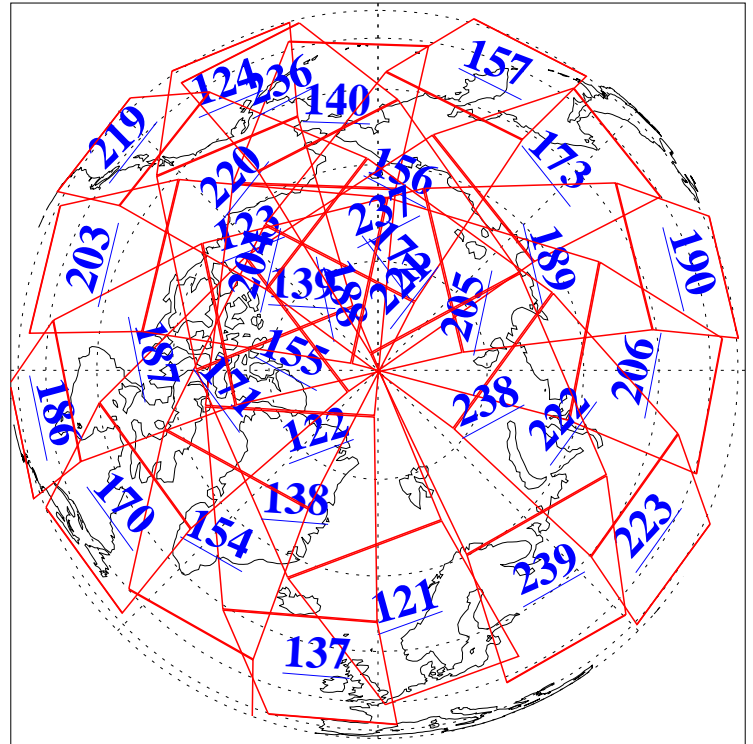

26 Apr 2009
DoY 116
Aqua Day 2549

Ascending Granules

Descending Granules

Legend: AMSU Available, HSB Available, AIRS Available

L1B Availability
AMSU Granules: 240
HSB Granules: 0
AIRS Granules: 240

26 Apr 2009
DoY 116
Aqua Day 2549

Northern Hemisphere Granules

Southern Hemisphere Granules

Legend: AMSU Available, HSB Available, AIRS Available