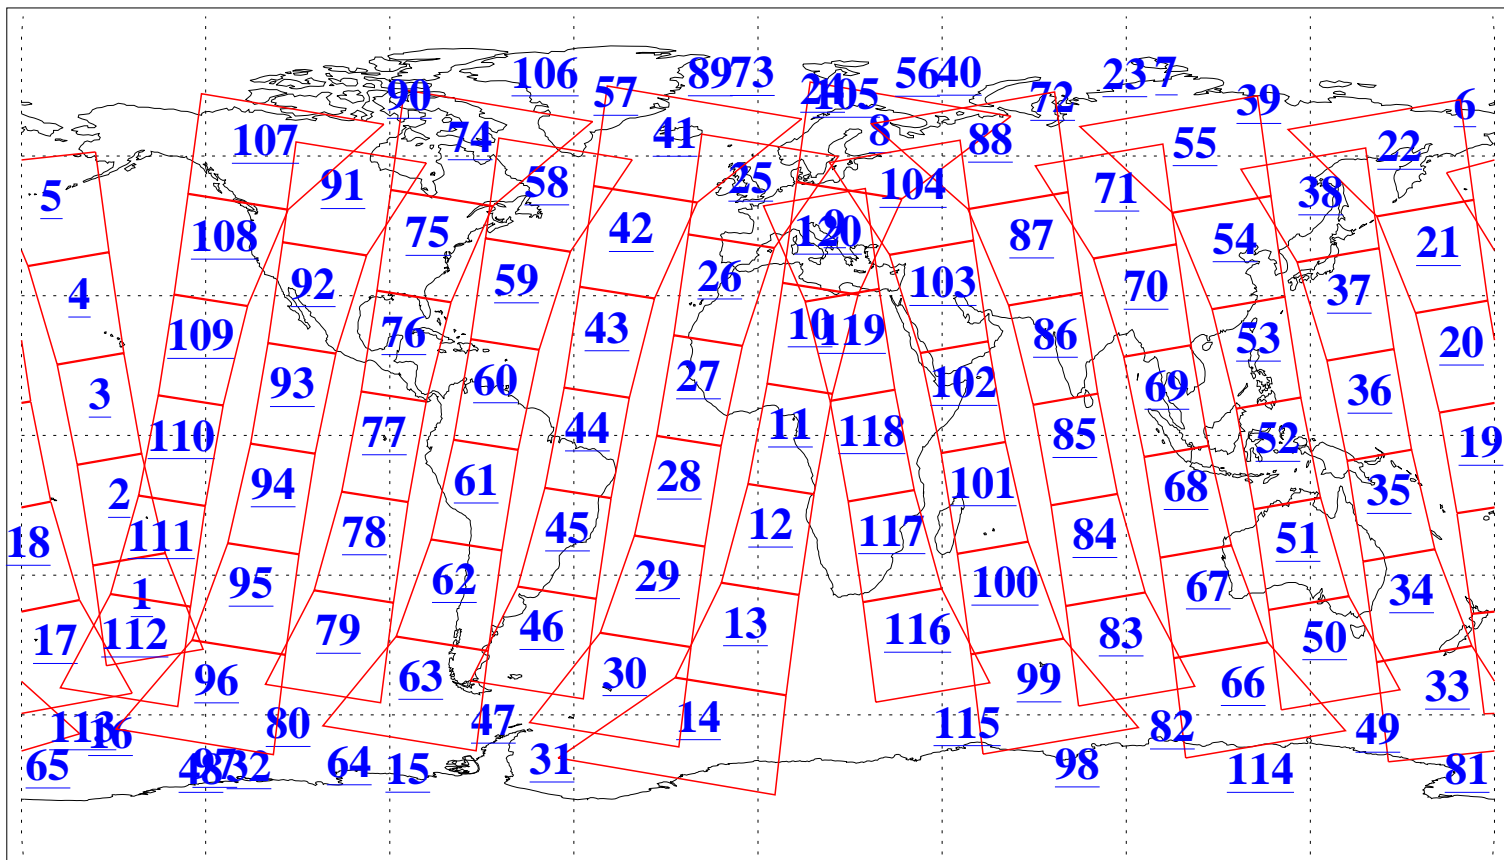

L1B Availability
AMSU Granules: 240
HSB Granules: 0
AIRS Granules: 240

26 Apr 2009
DoY 116
Aqua Day 2549
Granules: 1 to 120

Granules: 121 to 240

Legend: AMSU Available, HSB Available, AIRS Available

L1B Availability
AMSU Granules: 240
HSB Granules: 0
AIRS Granules: 240

26 Apr 2009
DoY 116
Aqua Day 2549

Ascending Granules

Descending Granules

Legend: AMSU Available, HSB Available, AIRS Available

L1B Availability
AMSU Granules: 240
HSB Granules: 0
AIRS Granules: 240

26 Apr 2009
DoY 116
Aqua Day 2549

Northern Hemisphere Granules

Southern Hemisphere Granules

Legend: AMSU Available, HSB Available, AIRS Available