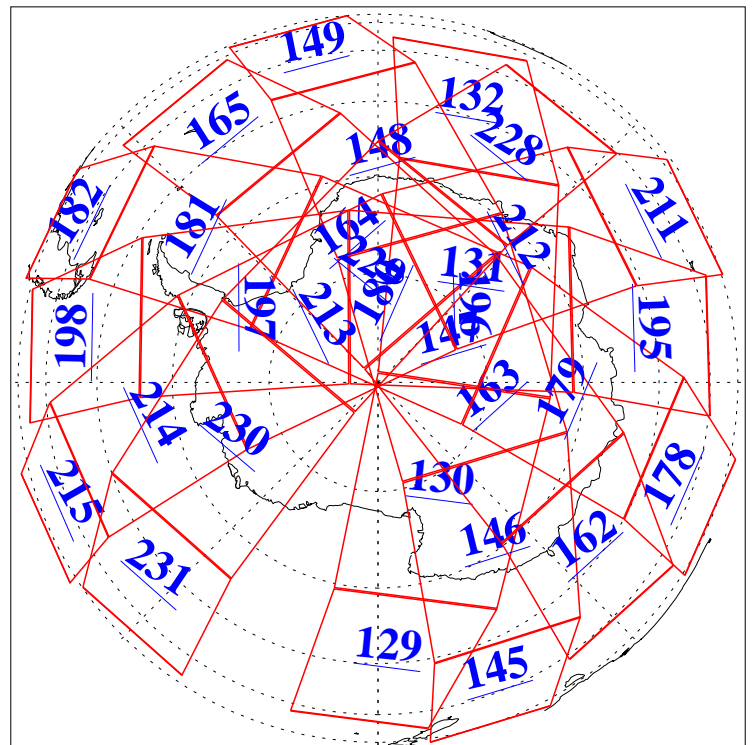

L1B Availability
AMSU Granules: 240
HSB Granules: 0
AIRS Granules: 240

26 Apr 2009
DoY 116
Aqua Day 2549
Granules: 1 to 120

Granules: 121 to 240

Legend: AMSU Available, HSB Available, AIRS Available

L1B Availability
AMSU Granules: 240
HSB Granules: 0
AIRS Granules: 240

26 Apr 2009
DoY 116
Aqua Day 2549

Ascending Granules

Descending Granules

Legend: AMSU Available, HSB Available, AIRS Available

L1B Availability
AMSU Granules: 240
HSB Granules: 0
AIRS Granules: 240

26 Apr 2009
DoY 116
Aqua Day 2549

Northern Hemisphere Granules

Southern Hemisphere Granules

Legend: AMSU Available, HSB Available, AIRS Available