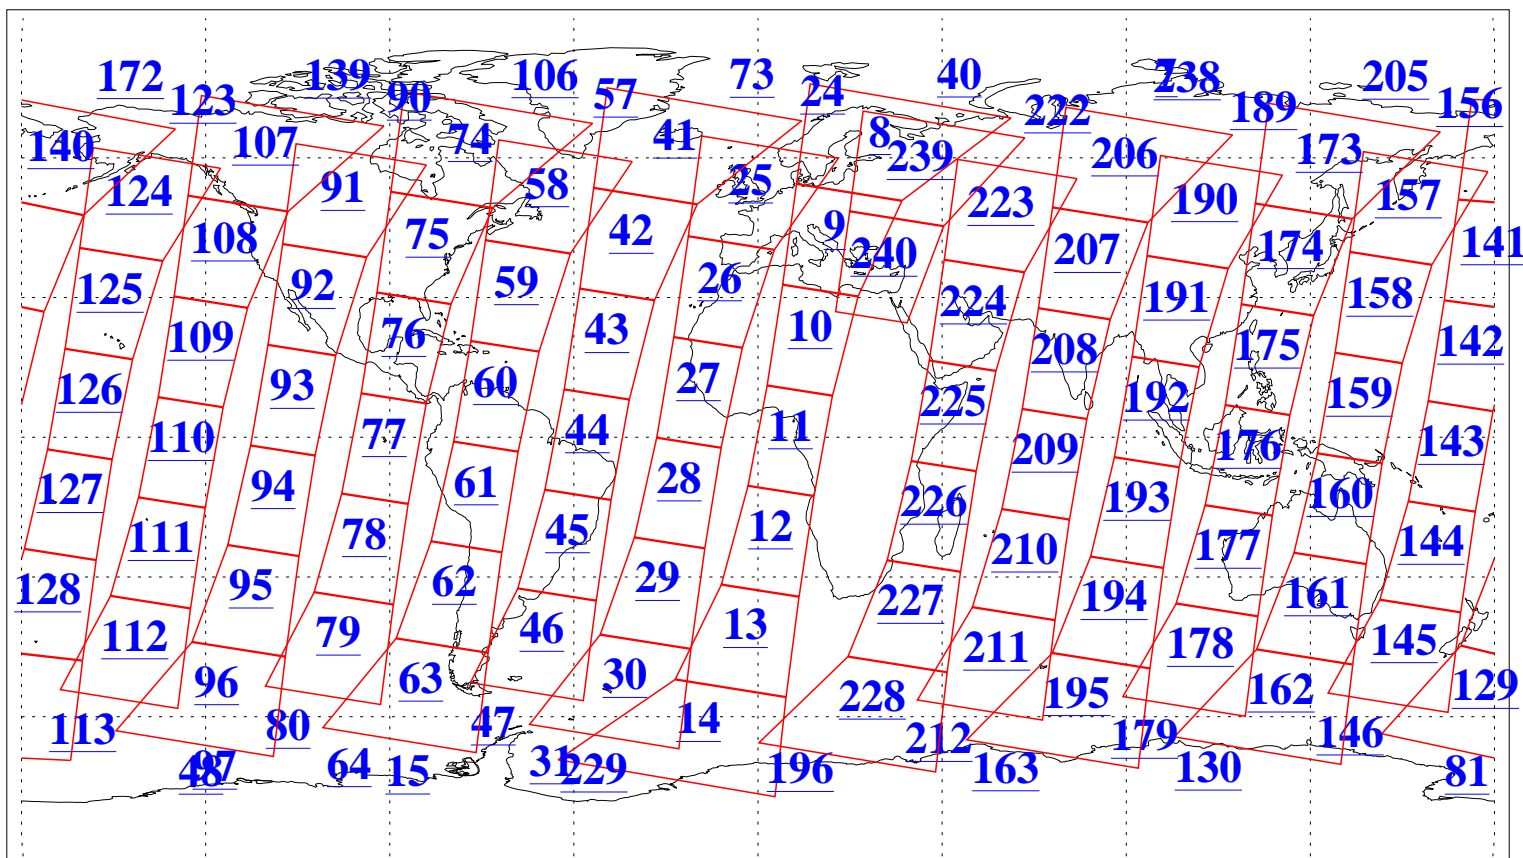

L1B Availability
AMSU Granules: 240
HSB Granules: 0
AIRS Granules: 240

26 Apr 2009
DoY 116
Aqua Day 2549
Granules: 1 to 120

Granules: 121 to 240

Legend: AMSU Available, HSB Available, AIRS Available

L1B Availability
AMSU Granules: 240
HSB Granules: 0
AIRS Granules: 240

26 Apr 2009
DoY 116
Aqua Day 2549

Ascending Granules

Descending Granules

Legend: AMSU Available, HSB Available, AIRS Available

L1B Availability
AMSU Granules: 240
HSB Granules: 0
AIRS Granules: 240

26 Apr 2009
DoY 116
Aqua Day 2549