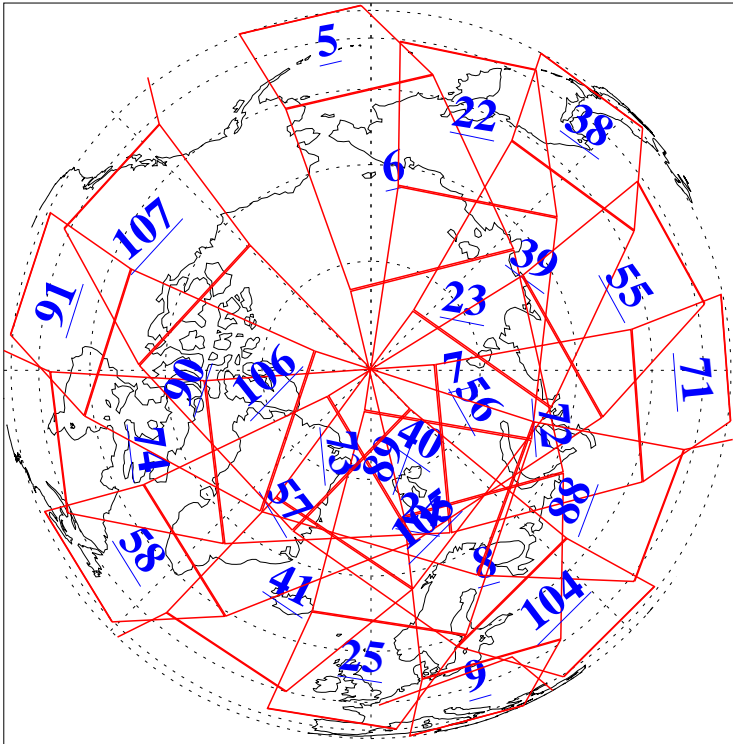

L1B Availability
AMSU Granules: 240
HSB Granules: 0
AIRS Granules: 240

26 Apr 2009
DoY 116
Aqua Day 2549
Granules: 1 to 120

Granules: 121 to 240

Legend: AMSU Available, HSB Available, AIRS Available

L1B Availability
AMSU Granules: 240
HSB Granules: 0
AIRS Granules: 240

26 Apr 2009
DoY 116
Aqua Day 2549

Ascending Granules

Descending Granules

Legend: AMSU Available, HSB Available, AIRS Available

L1B Availability
AMSU Granules: 240
HSB Granules: 0
AIRS Granules: 240

26 Apr 2009
DoY 116
Aqua Day 2549

Northern Hemisphere Granules

Southern Hemisphere Granules

Legend: AMSU Available, HSB Available, AIRS Available