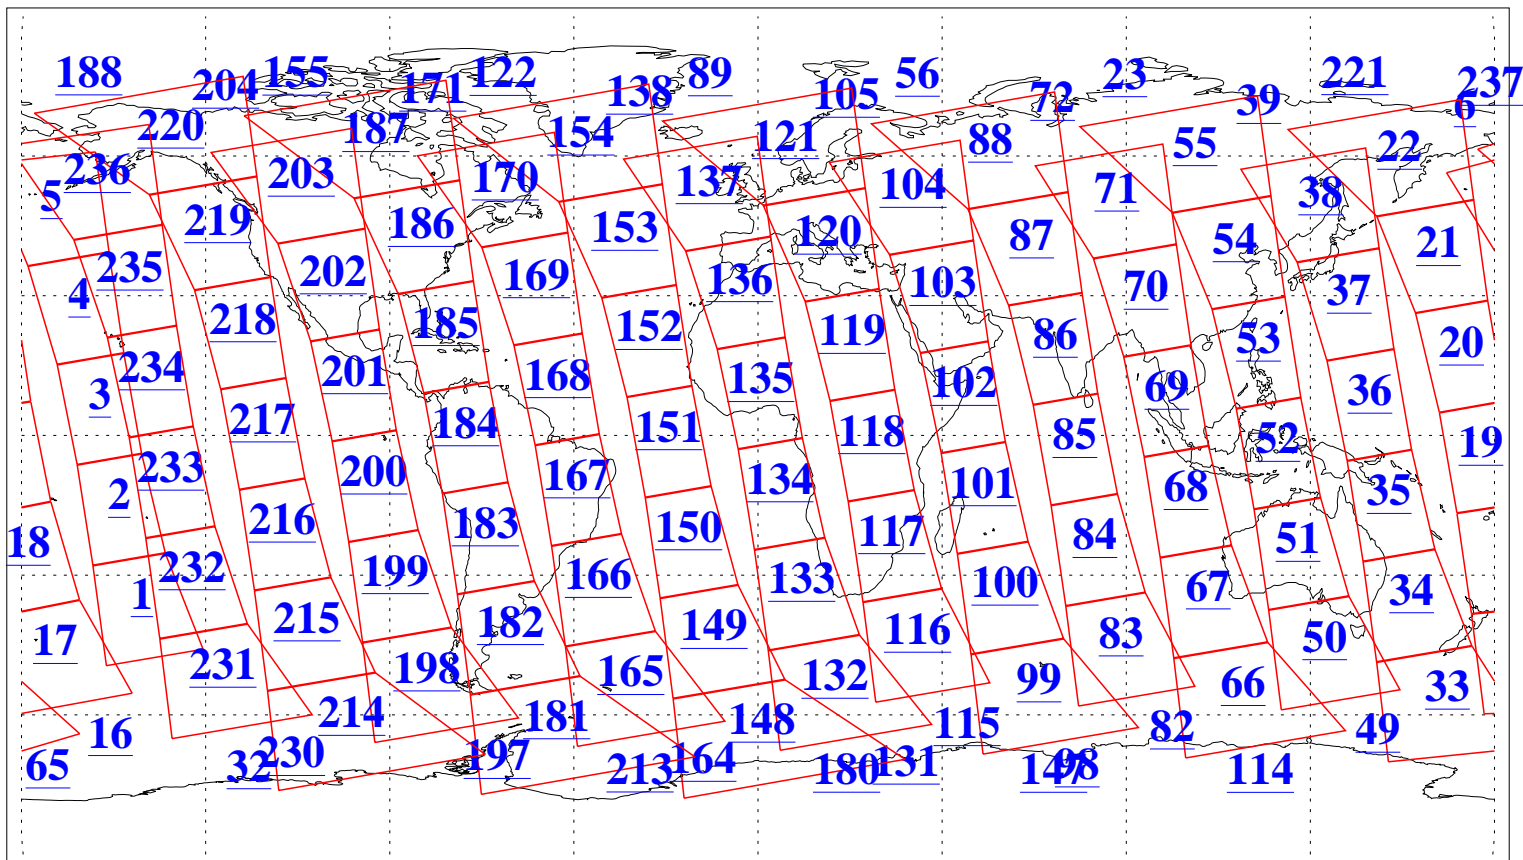

L1B Availability
AMSU Granules: 240
HSB Granules: 0
AIRS Granules: 240

26 Apr 2009
DoY 116
Aqua Day 2549
Granules: 1 to 120

Granules: 121 to 240

Legend: AMSU Available, HSB Available, AIRS Available

L1B Availability
AMSU Granules: 240
HSB Granules: 0
AIRS Granules: 240

26 Apr 2009
DoY 116
Aqua Day 2549

Ascending Granules

Descending Granules

Legend: AMSU Available, HSB Available, AIRS Available

L1B Availability
AMSU Granules: 240
HSB Granules: 0
AIRS Granules: 240

26 Apr 2009
DoY 116
Aqua Day 2549

Northern Hemisphere Granules

Southern Hemisphere Granules

Legend: AMSU Available, HSB Available, AIRS Available