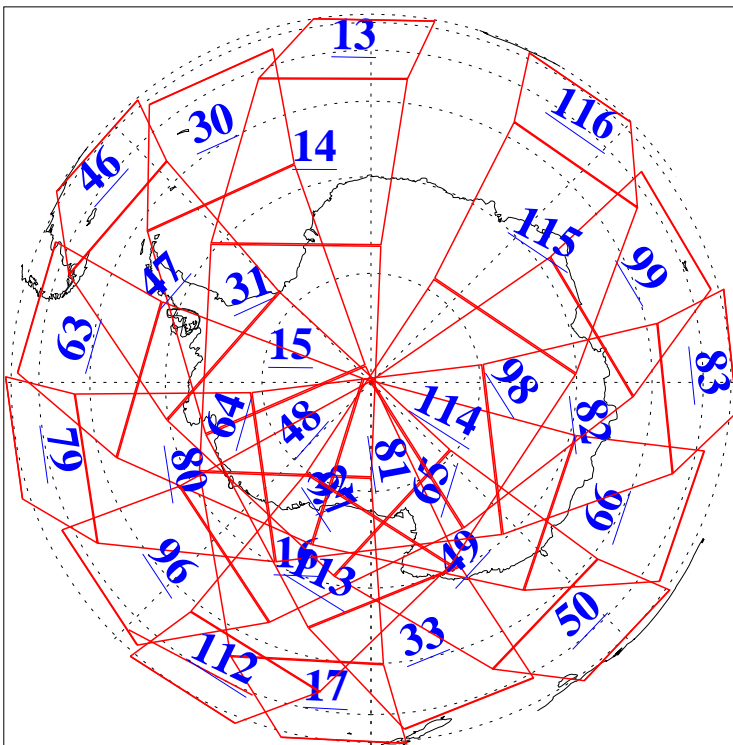

L1B Availability
AMSU Granules: 240
HSB Granules: 0
AIRS Granules: 240

26 Apr 2009
DoY 116
Aqua Day 2549
Granules: 1 to 120

Granules: 121 to 240

Legend: AMSU Available, HSB Available, AIRS Available

L1B Availability
AMSU Granules: 240
HSB Granules: 0
AIRS Granules: 240

26 Apr 2009
DoY 116
Aqua Day 2549

Ascending Granules

Descending Granules

Legend: AMSU Available, HSB Available, AIRS Available

L1B Availability
AMSU Granules: 240
HSB Granules: 0
AIRS Granules: 240

26 Apr 2009
DoY 116
Aqua Day 2549

Northern Hemisphere Granules

Southern Hemisphere Granules

Legend: AMSU Available, HSB Available, AIRS Available