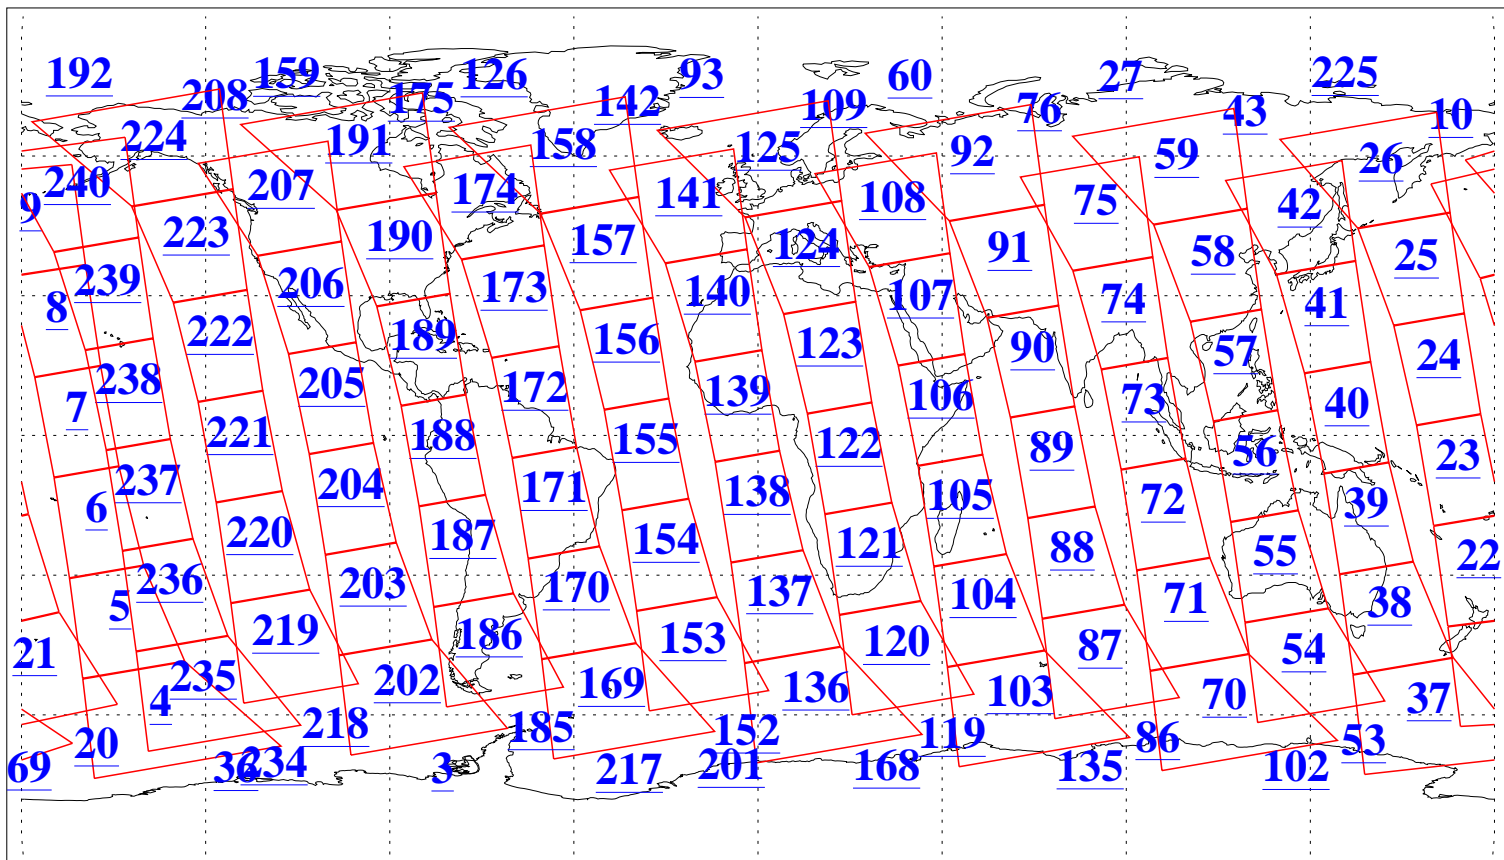

L1B Availability
AMSU Granules: 240
HSB Granules: 0
AIRS Granules: 240

22 Apr 2009
DoY 112
Aqua Day 2545
Granules: 1 to 120

Granules: 121 to 240

Legend: AMSU Available, HSB Available, AIRS Available

L1B Availability
AMSU Granules: 240
HSB Granules: 0
AIRS Granules: 240

22 Apr 2009
DoY 112
Aqua Day 2545
Ascending Granules

Descending Granules

Legend: AMSU Available, HSB Available, AIRS Available

L1B Availability
 AMSU Granules: 240
 HSB Granules: 0
 AIRS Granules: 240

22 Apr 2009
 DoY 112
 Aqua Day 2545

Northern Hemisphere Granules

Southern Hemisphere Granules

Legend: AMSU Available, HSB Available, AIRS Available