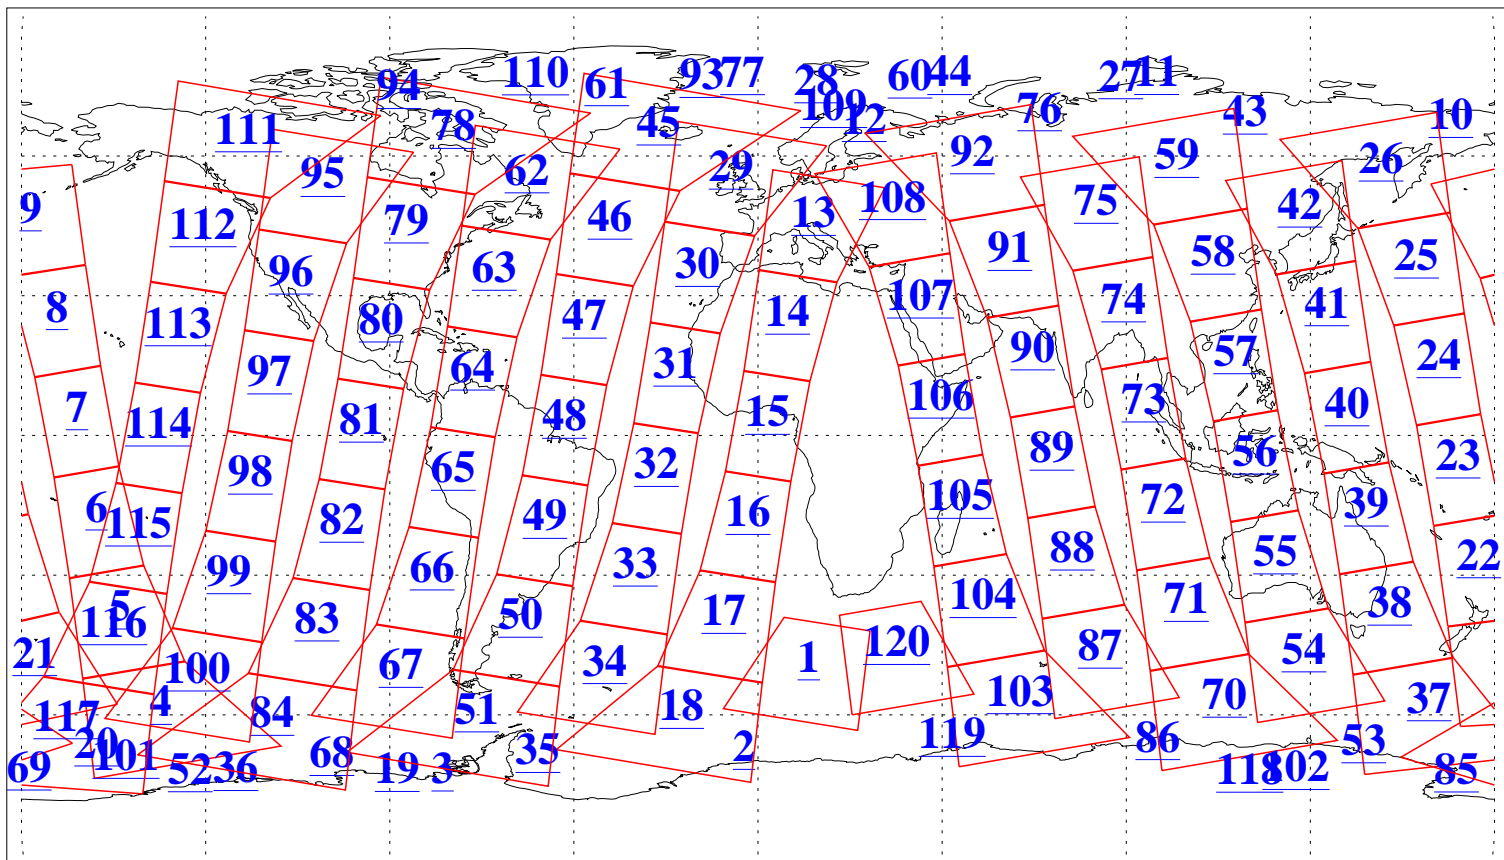

L1B Availability
AMSU Granules: 240
HSB Granules: 0
AIRS Granules: 240

22 Apr 2009
DoY 112
Aqua Day 2545
Granules: 1 to 120

Granules: 121 to 240

Legend: AMSU Available, HSB Available, AIRS Available

L1B Availability
AMSU Granules: 240
HSB Granules: 0
AIRS Granules: 240

22 Apr 2009
DoY 112
Aqua Day 2545
Ascending Granules

Descending Granules

Legend: AMSU Available, HSB Available, AIRS Available

L1B Availability
 AMSU Granules: 240
 HSB Granules: 0
 AIRS Granules: 240

22 Apr 2009
 DoY 112
 Aqua Day 2545

Northern Hemisphere Granules

Southern Hemisphere Granules

Legend: AMSU Available, HSB Available, AIRS Available