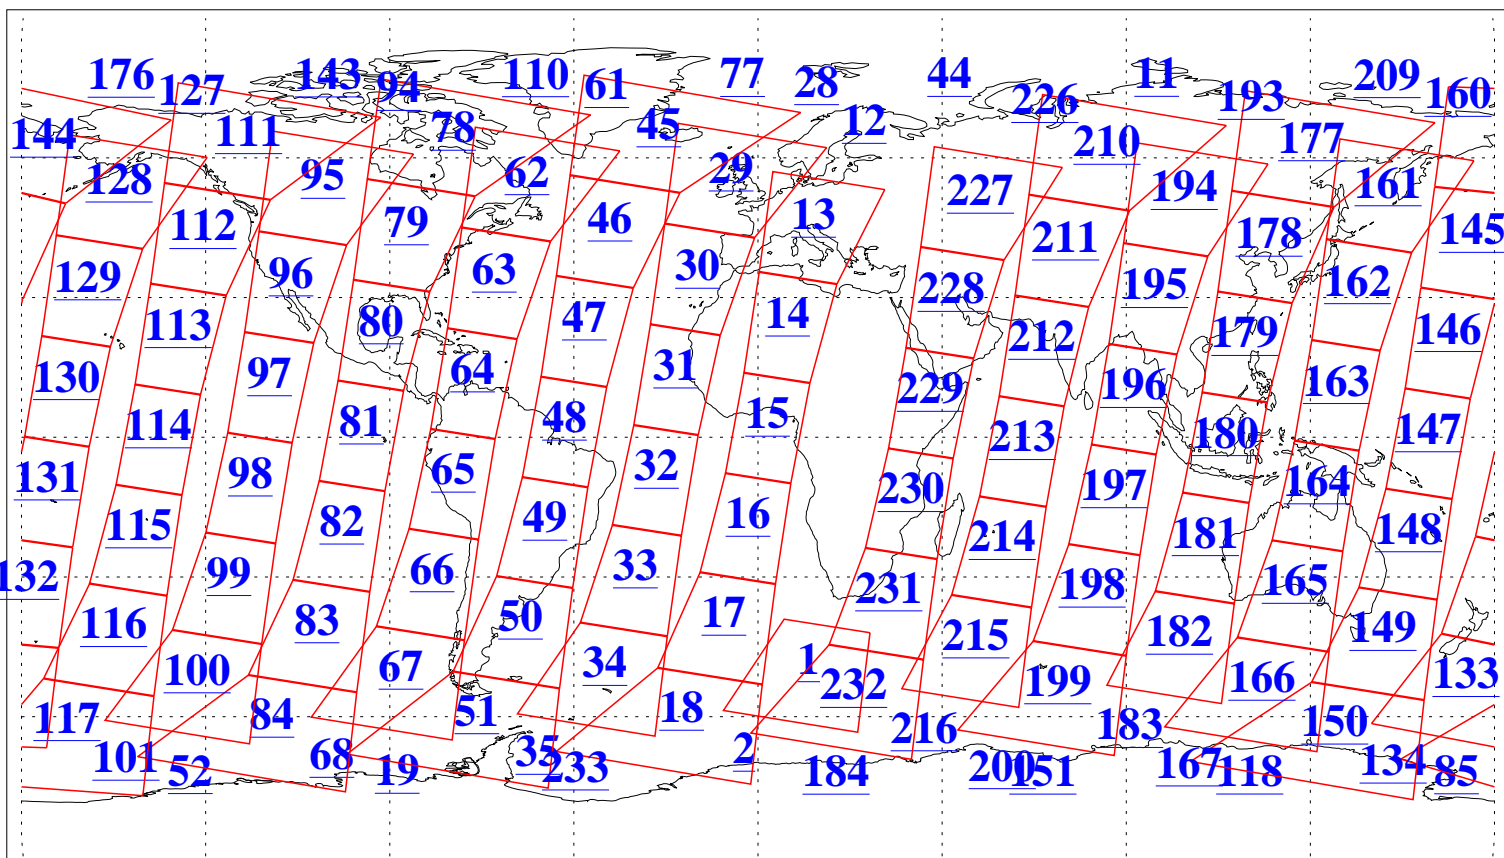

L1B Availability
AMSU Granules: 240
HSB Granules: 0
AIRS Granules: 240

22 Apr 2009
DoY 112
Aqua Day 2545
Granules: 1 to 120

Granules: 121 to 240

Legend: AMSU Available, HSB Available, AIRS Available

L1B Availability
AMSU Granules: 240
HSB Granules: 0
AIRS Granules: 240

22 Apr 2009
DoY 112
Aqua Day 2545
Ascending Granules

Descending Granules

Legend: AMSU Available, HSB Available, AIRS Available

L1B Availability
 AMSU Granules: 240
 HSB Granules: 0
 AIRS Granules: 240

22 Apr 2009
 DoY 112
 Aqua Day 2545

Northern Hemisphere Granules

Southern Hemisphere Granules

Legend: AMSU Available, HSB Available, AIRS Available