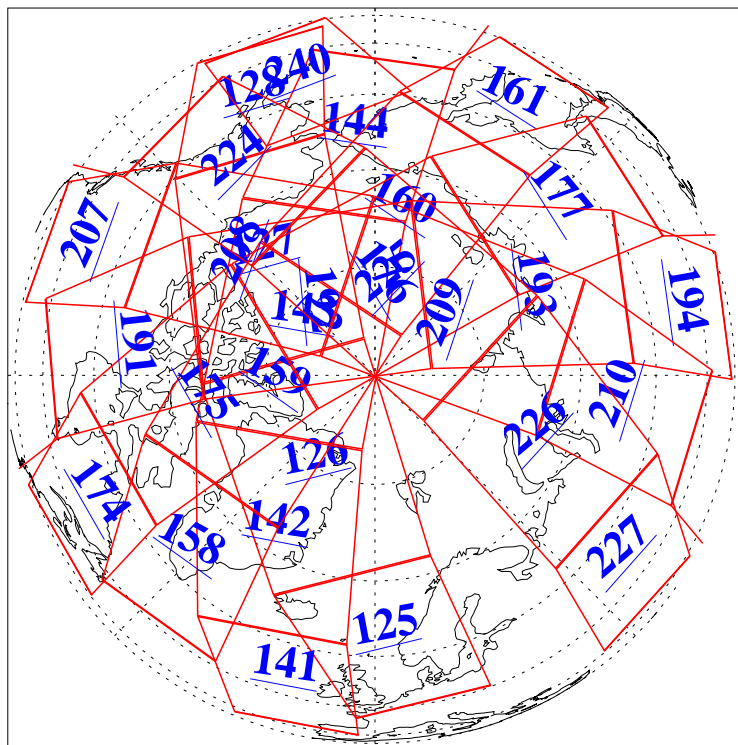

L1B Availability
AMSU Granules: 240
HSB Granules: 0
AIRS Granules: 240

22 Apr 2009
DoY 112
Aqua Day 2545
Granules: 1 to 120

Granules: 121 to 240

Legend: AMSU Available, HSB Available, AIRS Available

L1B Availability
AMSU Granules: 240
HSB Granules: 0
AIRS Granules: 240

22 Apr 2009
DoY 112
Aqua Day 2545
Ascending Granules

Descending Granules

Legend: AMSU Available, HSB Available, AIRS Available

L1B Availability
 AMSU Granules: 240
 HSB Granules: 0
 AIRS Granules: 240

22 Apr 2009
 DoY 112
 Aqua Day 2545

Northern Hemisphere Granules

Southern Hemisphere Granules

Legend: AMSU Available, HSB Available, AIRS Available