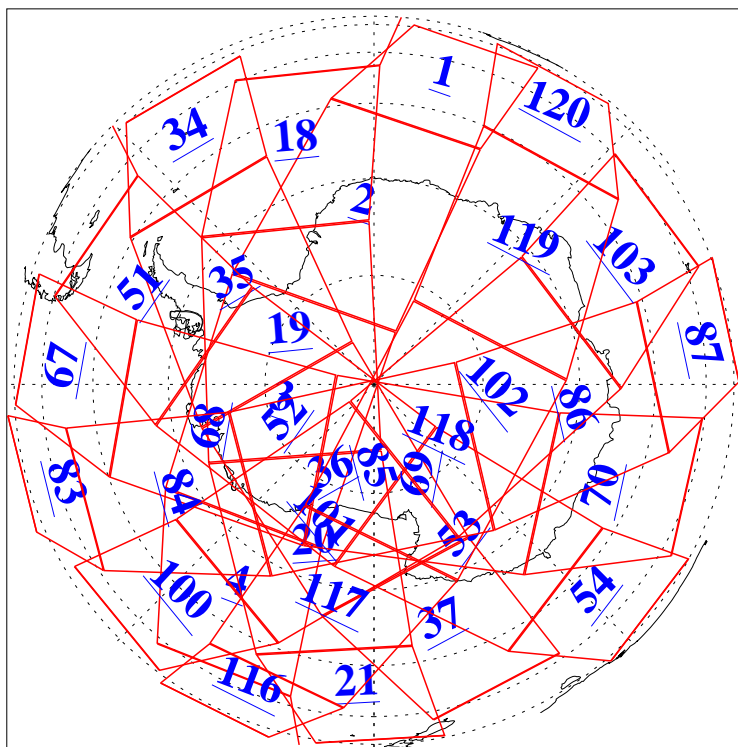

L1B Availability
AMSU Granules: 240
HSB Granules: 0
AIRS Granules: 240

22 Apr 2009
DoY 112
Aqua Day 2545
Granules: 1 to 120

Granules: 121 to 240

Legend: AMSU Available, HSB Available, AIRS Available

L1B Availability
AMSU Granules: 240
HSB Granules: 0
AIRS Granules: 240

22 Apr 2009
DoY 112
Aqua Day 2545
Ascending Granules

Descending Granules

Legend: AMSU Available, HSB Available, AIRS Available

L1B Availability
 AMSU Granules: 240
 HSB Granules: 0
 AIRS Granules: 240

22 Apr 2009
 DoY 112
 Aqua Day 2545

Northern Hemisphere Granules

Southern Hemisphere Granules

Legend: AMSU Available, HSB Available, AIRS Available