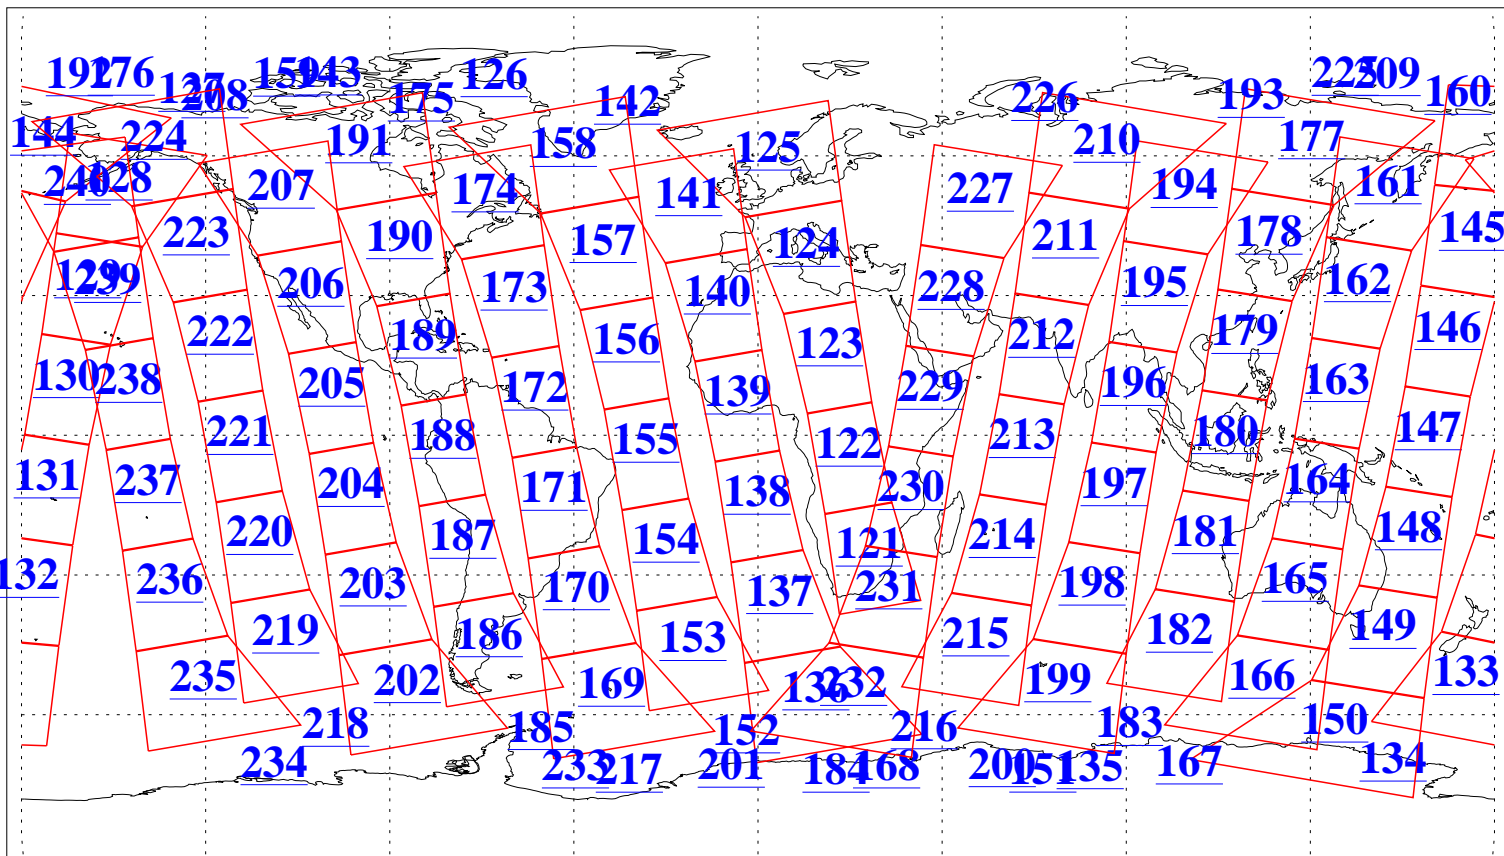

L1B Availability
AMSU Granules: 240
HSB Granules: 0
AIRS Granules: 240

22 Apr 2009
DoY 112
Aqua Day 2545
Granules: 1 to 120

Granules: 121 to 240

Legend: AMSU Available, HSB Available, AIRS Available

L1B Availability
AMSU Granules: 240
HSB Granules: 0
AIRS Granules: 240

22 Apr 2009
DoY 112
Aqua Day 2545
Ascending Granules

Descending Granules

Legend: AMSU Available, HSB Available, AIRS Available

L1B Availability
 AMSU Granules: 240
 HSB Granules: 0
 AIRS Granules: 240

22 Apr 2009
 DoY 112
 Aqua Day 2545

Northern Hemisphere Granules

Southern Hemisphere Granules

Legend: AMSU Available, HSB Available, AIRS Available