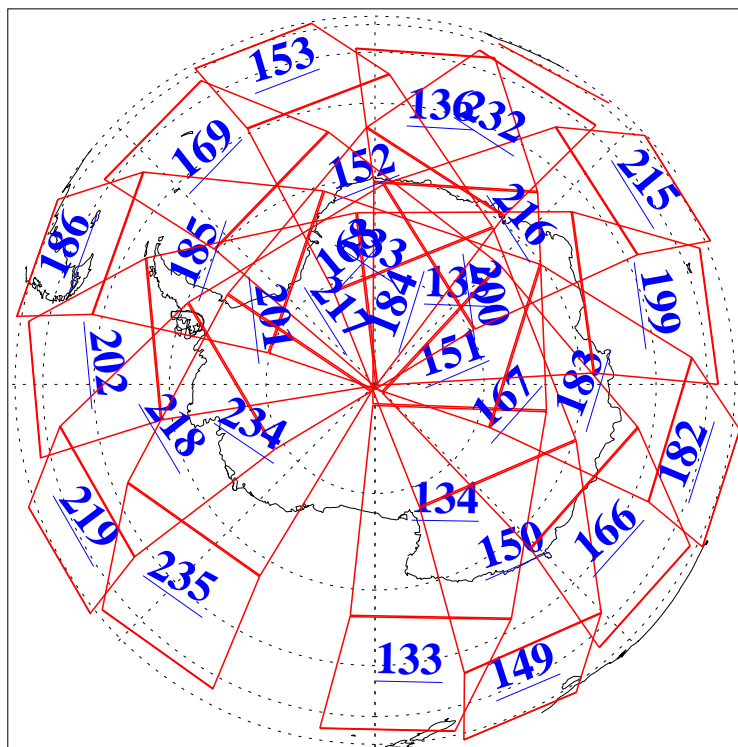

L1B Availability
AMSU Granules: 240
HSB Granules: 0
AIRS Granules: 240

22 Apr 2009
DoY 112
Aqua Day 2545
Granules: 1 to 120

Granules: 121 to 240

Legend: AMSU Available, HSB Available, AIRS Available

L1B Availability
AMSU Granules: 240
HSB Granules: 0
AIRS Granules: 240

22 Apr 2009
DoY 112
Aqua Day 2545
Ascending Granules

Descending Granules

Legend: AMSU Available, HSB Available, AIRS Available

L1B Availability
 AMSU Granules: 240
 HSB Granules: 0
 AIRS Granules: 240

22 Apr 2009
 DoY 112
 Aqua Day 2545

Northern Hemisphere Granules

Southern Hemisphere Granules

Legend: AMSU Available, HSB Available, AIRS Available