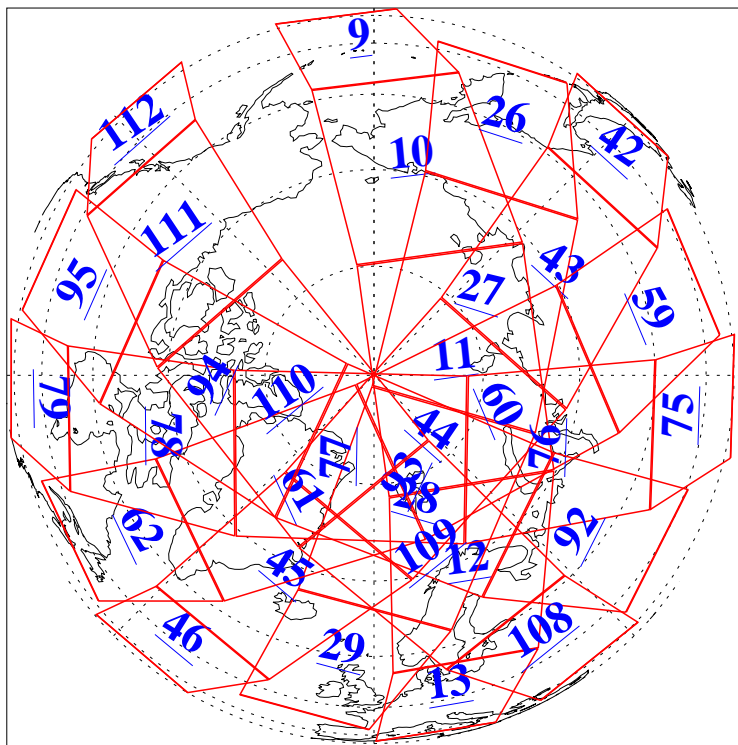

L1B Availability
AMSU Granules: 240
HSB Granules: 0
AIRS Granules: 240

22 Apr 2009
DoY 112
Aqua Day 2545
Granules: 1 to 120

Granules: 121 to 240

Legend: AMSU Available, HSB Available, AIRS Available

L1B Availability
AMSU Granules: 240
HSB Granules: 0
AIRS Granules: 240

22 Apr 2009
DoY 112
Aqua Day 2545
Ascending Granules

Descending Granules

Legend: AMSU Available, HSB Available, AIRS Available

L1B Availability
 AMSU Granules: 240
 HSB Granules: 0
 AIRS Granules: 240

22 Apr 2009
 DoY 112
 Aqua Day 2545

Northern Hemisphere Granules

Southern Hemisphere Granules

Legend: AMSU Available, HSB Available, AIRS Available