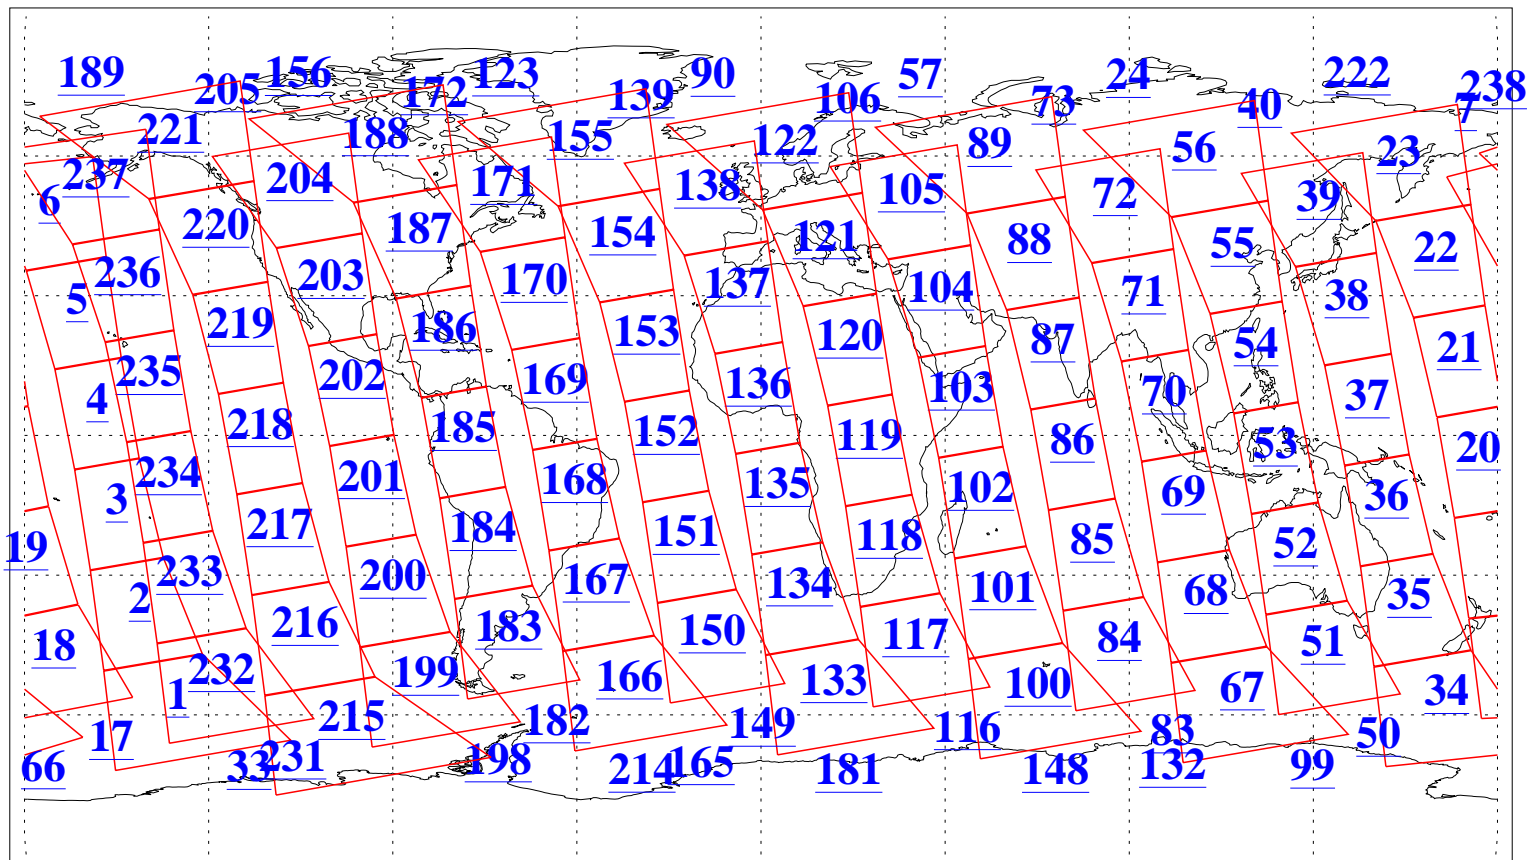

L1B Availability  
AMSU Granules: 240  
HSB Granules: 0  
AIRS Granules: 240

17 Apr 2009  
DoY 107  
Aqua Day 2540  
Granules: 1 to 120

Granules: 121 to 240

Legend: AMSU Available, HSB Available, AIRS Available

L1B Availability  
AMSU Granules: 240  
HSB Granules: 0  
AIRS Granules: 240

17 Apr 2009  
DoY 107  
Aqua Day 2540  
Ascending Granules

Descending Granules

Legend: AMSU Available, HSB Available, AIRS Available

L1B Availability  
 AMSU Granules: 240  
 HSB Granules: 0  
 AIRS Granules: 240

17 Apr 2009  
 DoY 107  
 Aqua Day 2540

Northern Hemisphere Granules

Southern Hemisphere Granules

Legend: AMSU Available, HSB Available, AIRS Available