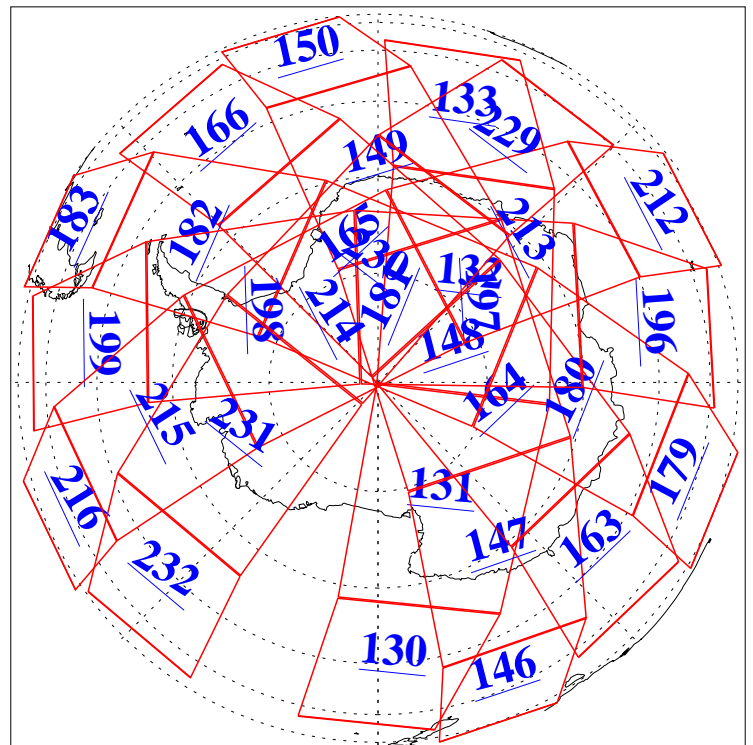

L1B Availability  
AMSU Granules: 240  
HSB Granules: 0  
AIRS Granules: 240

17 Apr 2009  
DoY 107  
Aqua Day 2540  
Ascending Granules

Descending Granules

Legend: AMSU Available, HSB Available, AIRS Available

L1B Availability  
 AMSU Granules: 240  
 HSB Granules: 0  
 AIRS Granules: 240

17 Apr 2009  
 DoY 107  
 Aqua Day 2540

Northern Hemisphere Granules

Southern Hemisphere Granules

Legend: AMSU Available, HSB Available, AIRS Available