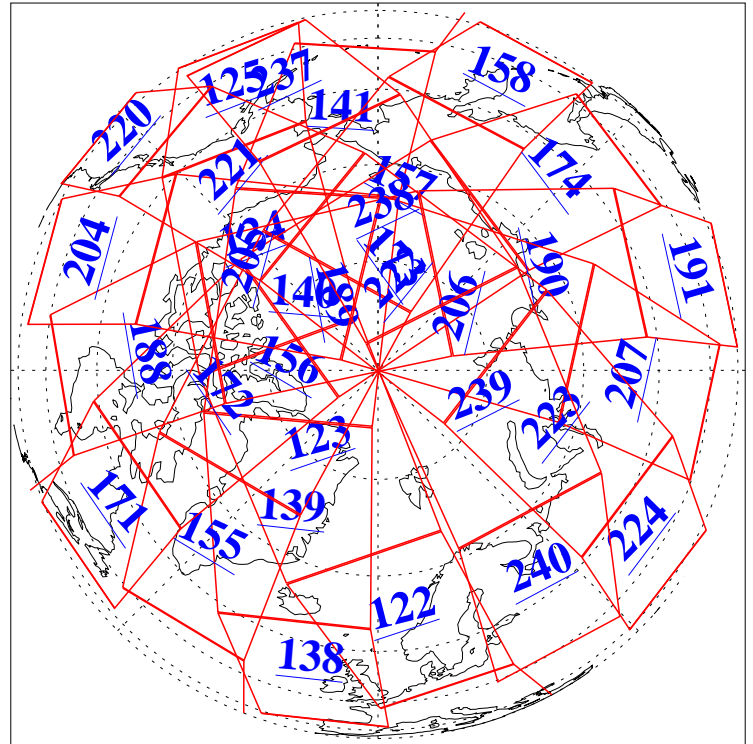

L1B Availability  
AMSU Granules: 240  
HSB Granules: 0  
AIRS Granules: 240

17 Apr 2009  
DoY 107  
Aqua Day 2540  
Ascending Granules

Descending Granules

Legend: AMSU Available, HSB Available, AIRS Available

L1B Availability  
 AMSU Granules: 240  
 HSB Granules: 0  
 AIRS Granules: 240

17 Apr 2009  
 DoY 107  
 Aqua Day 2540

Northern Hemisphere Granules

Southern Hemisphere Granules

Legend: AMSU Available, HSB Available, AIRS Available