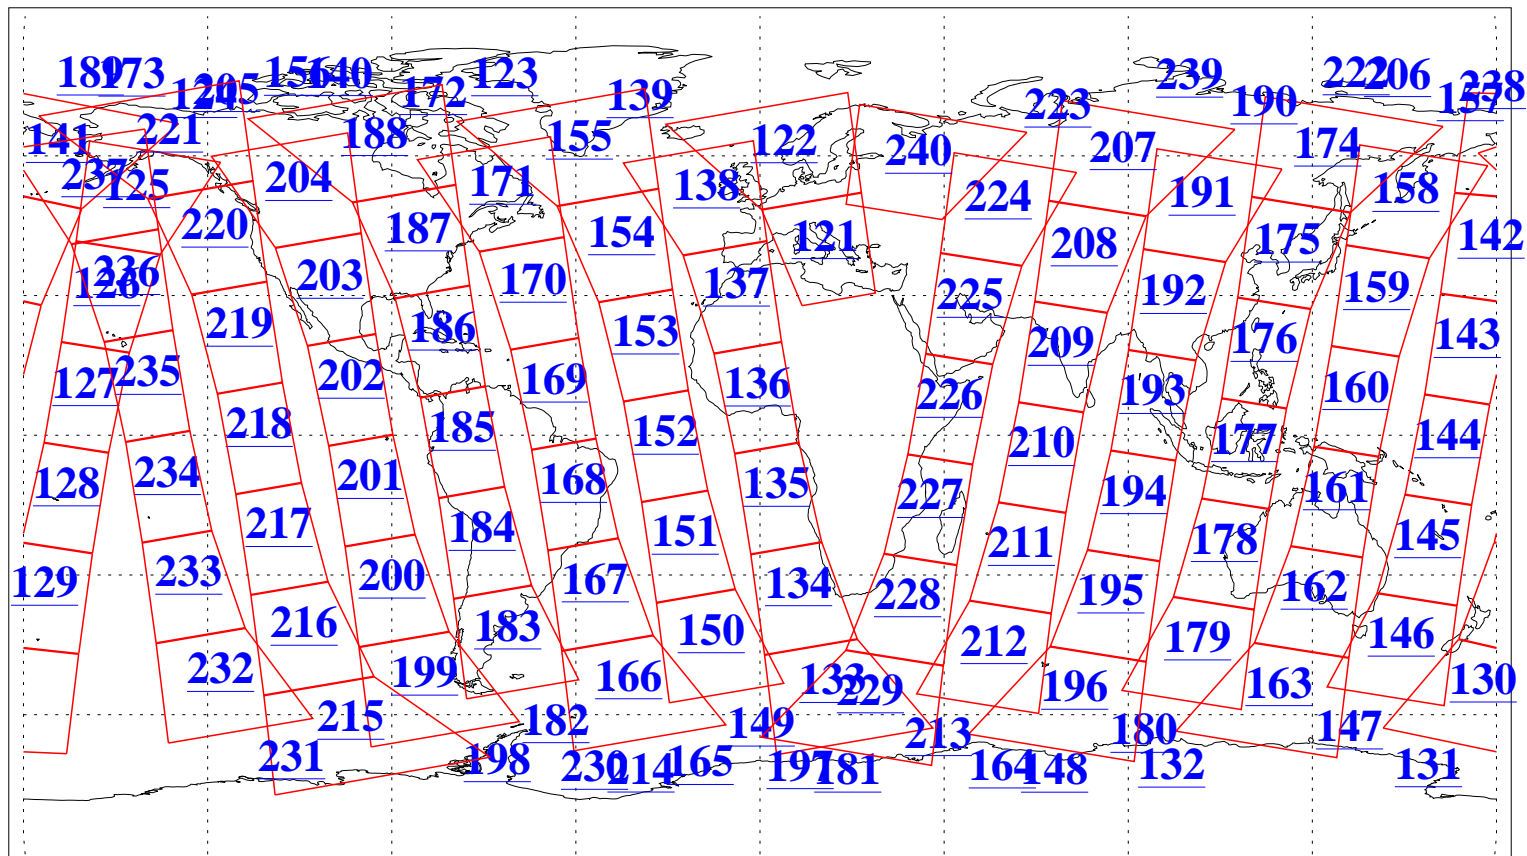

L1B Availability  
AMSU Granules: 240  
HSB Granules: 0  
AIRS Granules: 240

17 Apr 2009  
DoY 107  
Aqua Day 2540  
Granules: 1 to 120

Granules: 121 to 240

Legend: AMSU Available, HSB Available, AIRS Available

L1B Availability  
AMSU Granules: 240  
HSB Granules: 0  
AIRS Granules: 240

17 Apr 2009  
DoY 107  
Aqua Day 2540  
Ascending Granules

Descending Granules

Legend: AMSU Available, HSB Available, AIRS Available

L1B Availability  
 AMSU Granules: 240  
 HSB Granules: 0  
 AIRS Granules: 240

17 Apr 2009  
 DoY 107  
 Aqua Day 2540

Northern Hemisphere Granules

Southern Hemisphere Granules

Legend: AMSU Available, HSB Available, AIRS Available