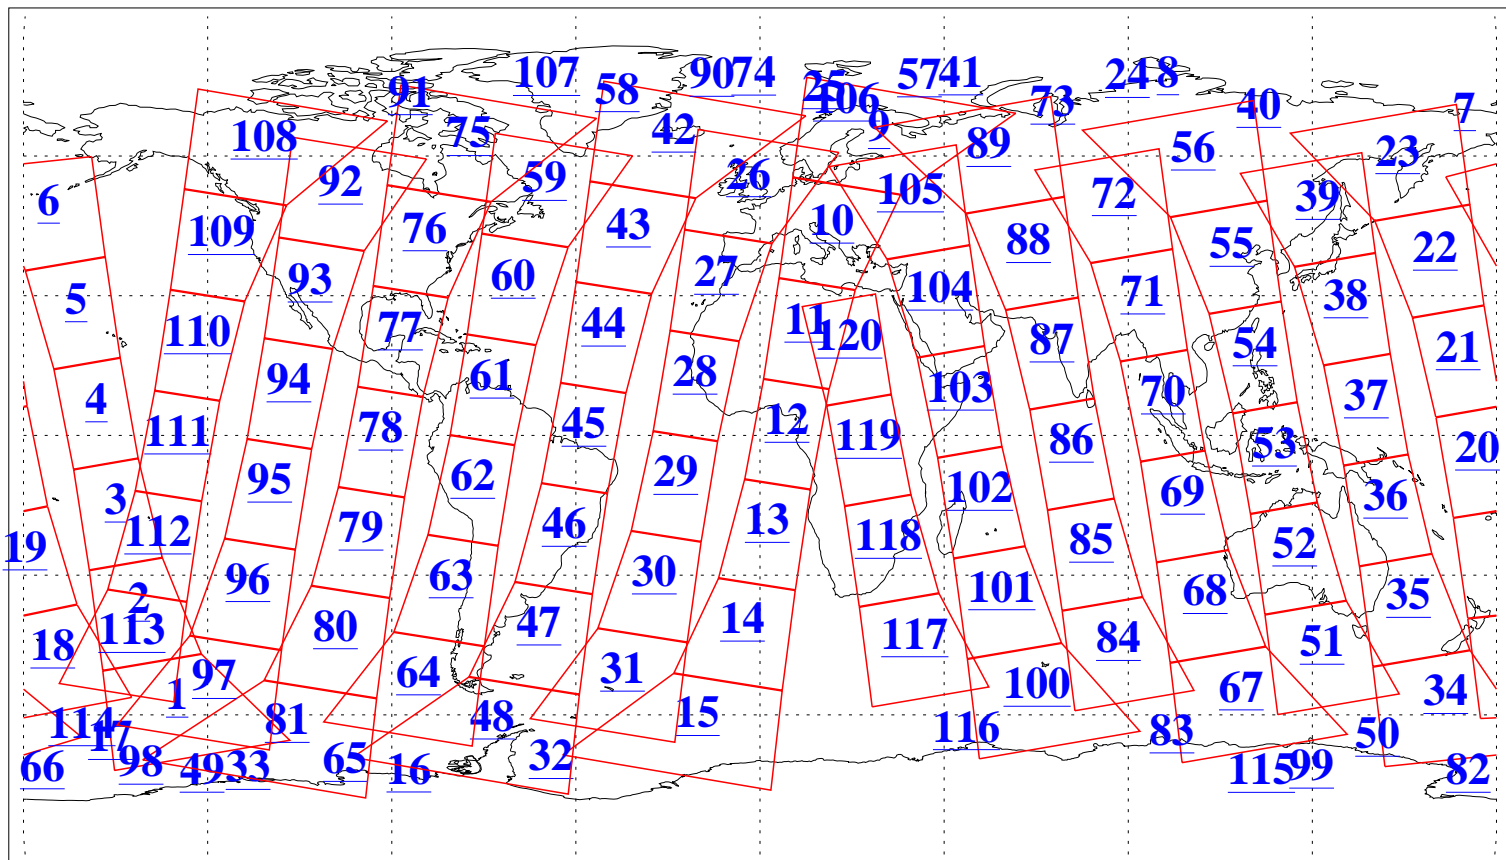

L1B Availability  
AMSU Granules: 240  
HSB Granules: 0  
AIRS Granules: 240

17 Apr 2009  
DoY 107  
Aqua Day 2540  
Granules: 1 to 120

Granules: 121 to 240

Legend: AMSU Available, HSB Available, AIRS Available

L1B Availability  
AMSU Granules: 240  
HSB Granules: 0  
AIRS Granules: 240

17 Apr 2009  
DoY 107  
Aqua Day 2540  
Ascending Granules

Descending Granules

Legend: AMSU Available, HSB Available, AIRS Available

L1B Availability  
 AMSU Granules: 240  
 HSB Granules: 0  
 AIRS Granules: 240

17 Apr 2009  
 DoY 107  
 Aqua Day 2540

Northern Hemisphere Granules

Southern Hemisphere Granules

Legend: AMSU Available, HSB Available, AIRS Available