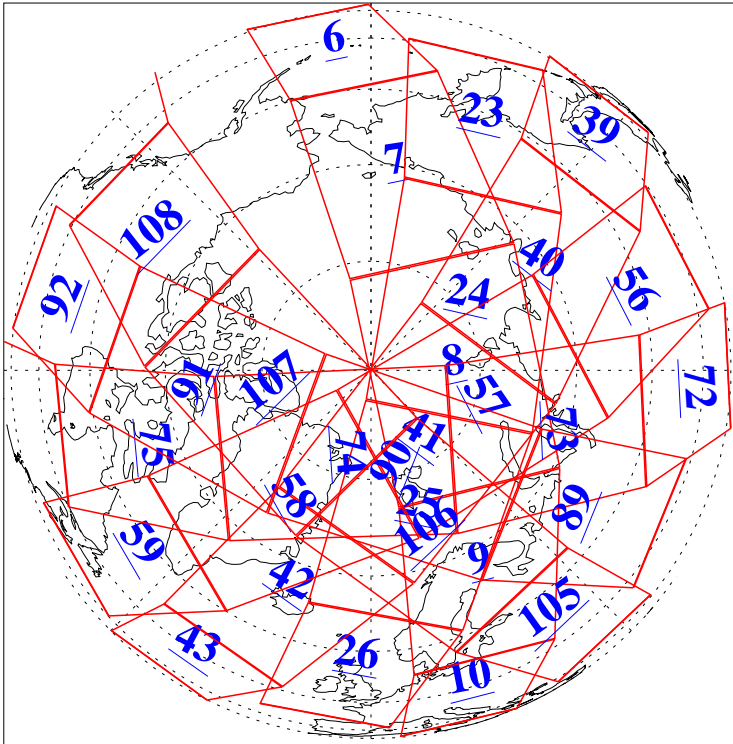

L1B Availability  
AMSU Granules: 240  
HSB Granules: 0  
AIRS Granules: 240

17 Apr 2009  
DoY 107  
Aqua Day 2540  
Granules: 1 to 120

Granules: 121 to 240

Legend: AMSU Available, HSB Available, AIRS Available

L1B Availability  
AMSU Granules: 240  
HSB Granules: 0  
AIRS Granules: 240

17 Apr 2009  
DoY 107  
Aqua Day 2540  
Ascending Granules

Descending Granules

Legend: AMSU Available, HSB Available, AIRS Available

L1B Availability  
 AMSU Granules: 240  
 HSB Granules: 0  
 AIRS Granules: 240

17 Apr 2009  
 DoY 107  
 Aqua Day 2540

Northern Hemisphere Granules

Southern Hemisphere Granules

Legend: AMSU Available, HSB Available, AIRS Available