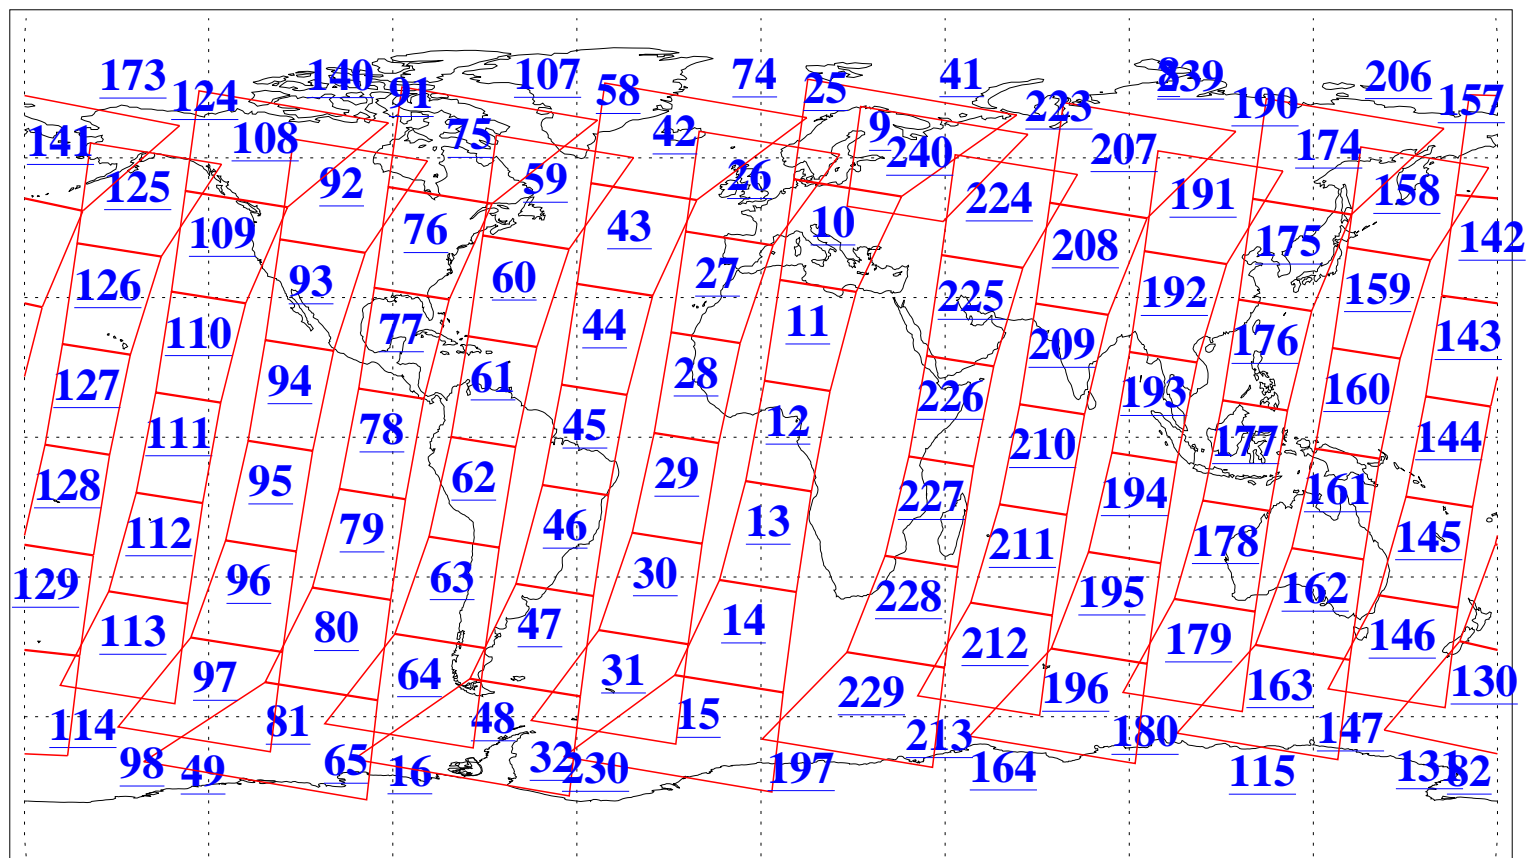

L1B Availability  
AMSU Granules: 240  
HSB Granules: 0  
AIRS Granules: 240

17 Apr 2009  
DoY 107  
Aqua Day 2540  
Granules: 1 to 120

Granules: 121 to 240

Legend: AMSU Available, HSB Available, AIRS Available

L1B Availability  
AMSU Granules: 240  
HSB Granules: 0  
AIRS Granules: 240

17 Apr 2009  
DoY 107  
Aqua Day 2540  
Ascending Granules

Descending Granules

Legend: AMSU Available, HSB Available, AIRS Available

L1B Availability  
 AMSU Granules: 240  
 HSB Granules: 0  
 AIRS Granules: 240

17 Apr 2009  
 DoY 107  
 Aqua Day 2540

Northern Hemisphere Granules

Southern Hemisphere Granules

Legend: AMSU Available, HSB Available, AIRS Available