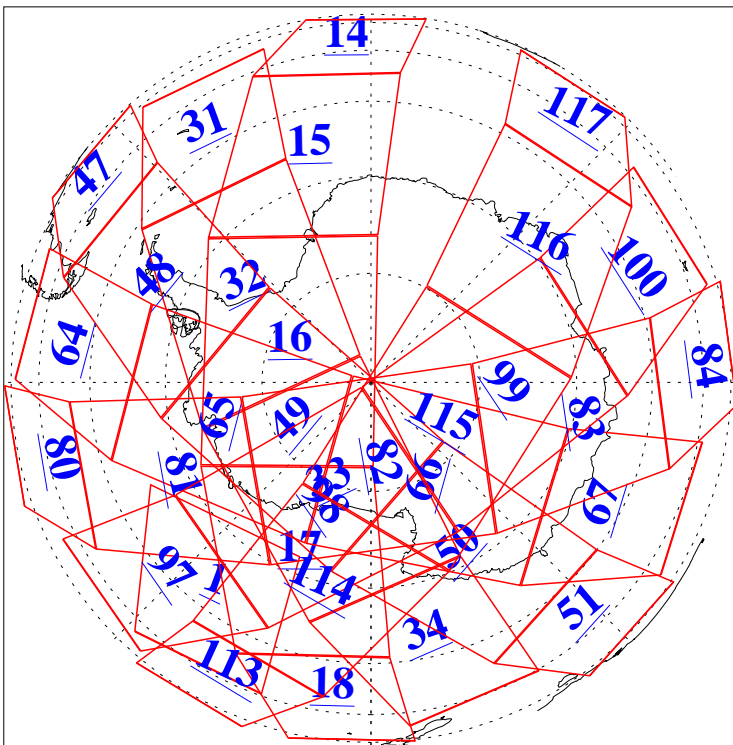

L1B Availability  
AMSU Granules: 240  
HSB Granules: 0  
AIRS Granules: 240

17 Apr 2009  
DoY 107  
Aqua Day 2540  
Granules: 1 to 120

Granules: 121 to 240

Legend: AMSU Available, HSB Available, AIRS Available

L1B Availability  
AMSU Granules: 240  
HSB Granules: 0  
AIRS Granules: 240

17 Apr 2009  
DoY 107  
Aqua Day 2540  
Ascending Granules

Descending Granules

Legend: AMSU Available, HSB Available, AIRS Available

L1B Availability  
 AMSU Granules: 240  
 HSB Granules: 0  
 AIRS Granules: 240

17 Apr 2009  
 DoY 107  
 Aqua Day 2540

Northern Hemisphere Granules

Southern Hemisphere Granules

Legend: AMSU Available, HSB Available, AIRS Available