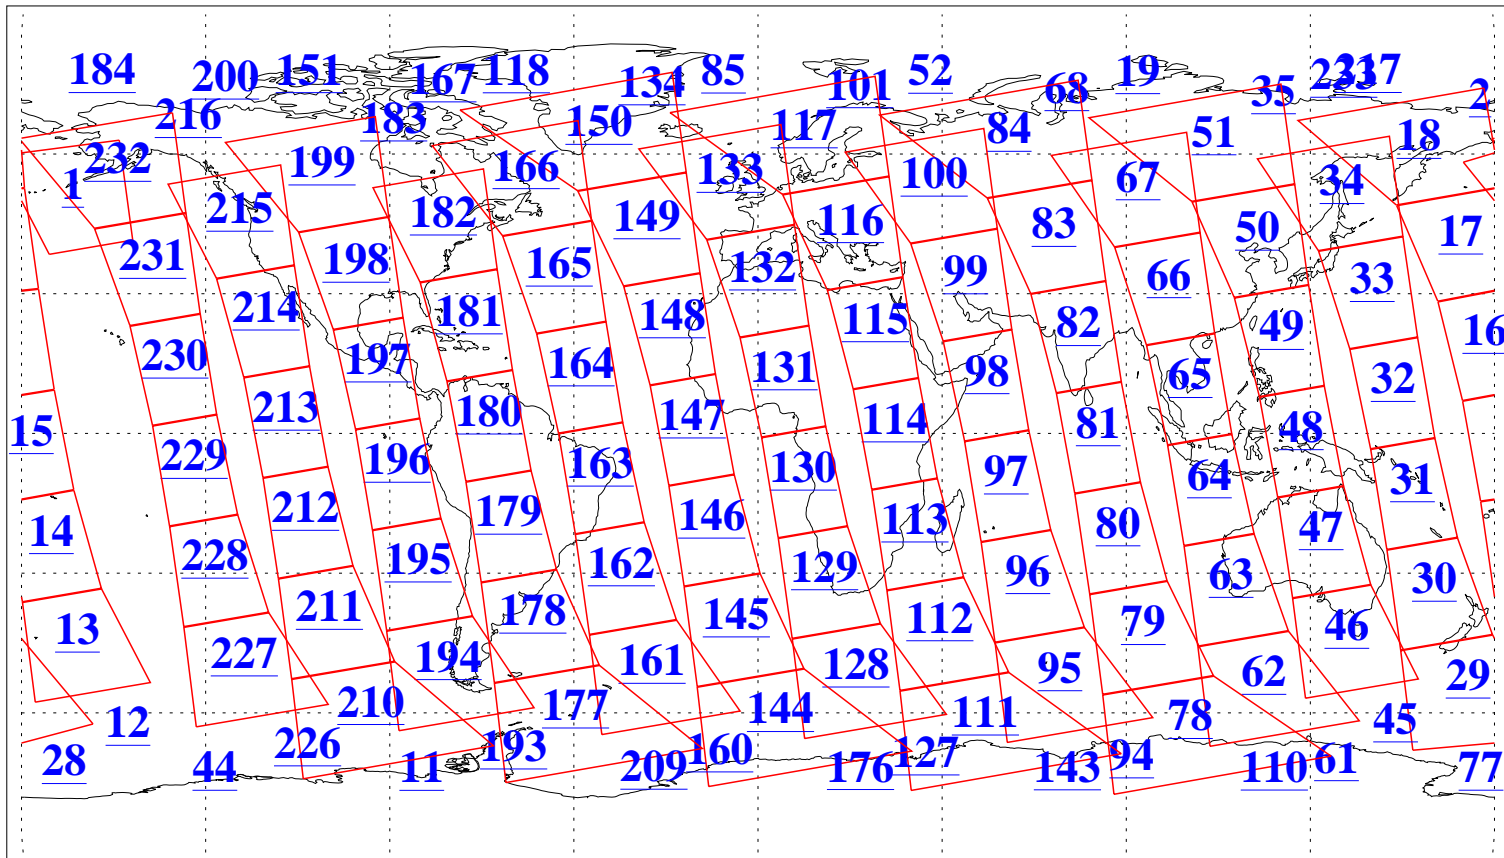

L1B Availability
AMSU Granules: 240
HSB Granules: 0
AIRS Granules: 240

14 Apr 2009
DoY 104
Aqua Day 2537
Granules: 1 to 120

Granules: 121 to 240

Legend: AMSU Available, HSB Available, AIRS Available

L1B Availability
AMSU Granules: 240
HSB Granules: 0
AIRS Granules: 240

14 Apr 2009
DoY 104
Aqua Day 2537

Ascending Granules

Descending Granules

Legend: AMSU Available, HSB Available, AIRS Available

L1B Availability
 AMSU Granules: 240
 HSB Granules: 0
 AIRS Granules: 240

14 Apr 2009
 DoY 104
 Aqua Day 2537

Northern Hemisphere Granules

Southern Hemisphere Granules

Legend: AMSU Available, HSB Available, AIRS Available