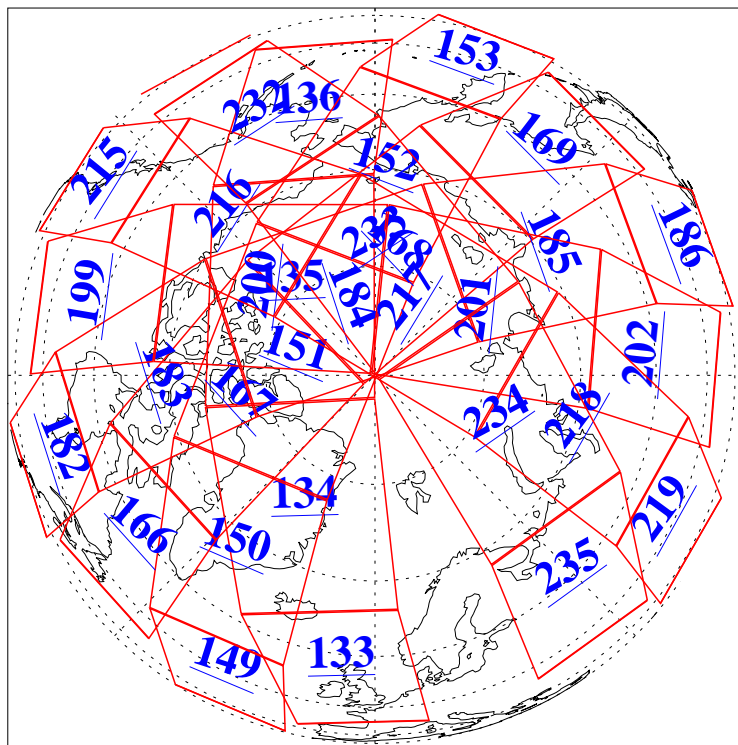

L1B Availability
AMSU Granules: 240
HSB Granules: 0
AIRS Granules: 240

14 Apr 2009
DoY 104
Aqua Day 2537
Granules: 1 to 120

Granules: 121 to 240

Legend: AMSU Available, HSB Available, AIRS Available

L1B Availability
AMSU Granules: 240
HSB Granules: 0
AIRS Granules: 240

14 Apr 2009
DoY 104
Aqua Day 2537

Ascending Granules

Descending Granules

Legend: AMSU Available, HSB Available, AIRS Available

L1B Availability
 AMSU Granules: 240
 HSB Granules: 0
 AIRS Granules: 240

14 Apr 2009
 DoY 104
 Aqua Day 2537

Northern Hemisphere Granules

Southern Hemisphere Granules

Legend: AMSU Available, HSB Available, AIRS Available