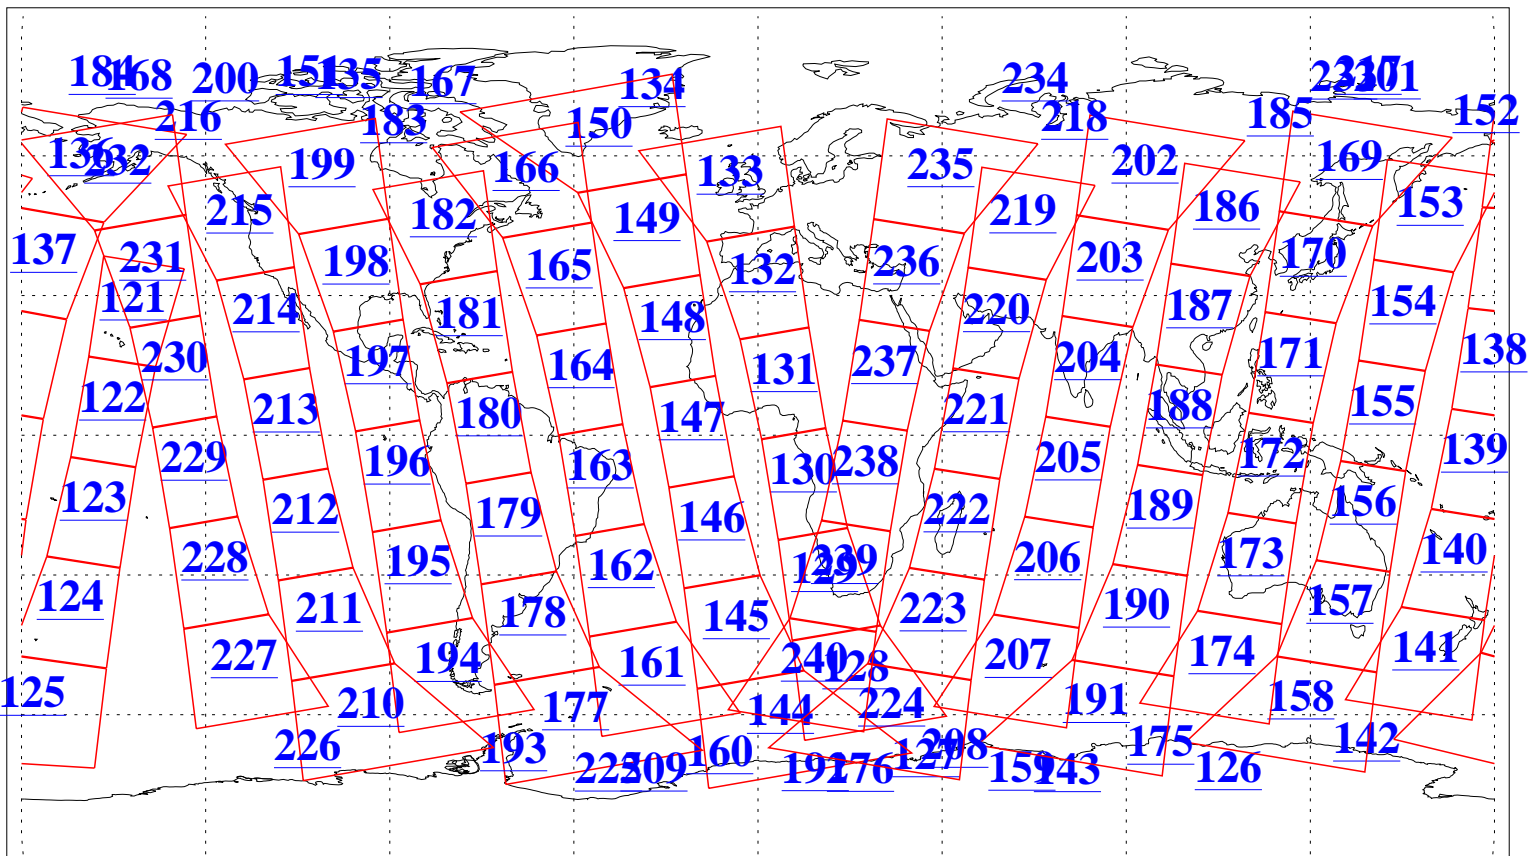

L1B Availability
AMSU Granules: 240
HSB Granules: 0
AIRS Granules: 240

14 Apr 2009
DoY 104
Aqua Day 2537
Granules: 1 to 120

Granules: 121 to 240

Legend: AMSU Available, HSB Available, AIRS Available

L1B Availability
AMSU Granules: 240
HSB Granules: 0
AIRS Granules: 240

14 Apr 2009
DoY 104
Aqua Day 2537

Ascending Granules

Descending Granules

Legend: AMSU Available, HSB Available, AIRS Available

L1B Availability
 AMSU Granules: 240
 HSB Granules: 0
 AIRS Granules: 240

14 Apr 2009
 DoY 104
 Aqua Day 2537

Northern Hemisphere Granules

Southern Hemisphere Granules

Legend: AMSU Available, HSB Available, AIRS Available