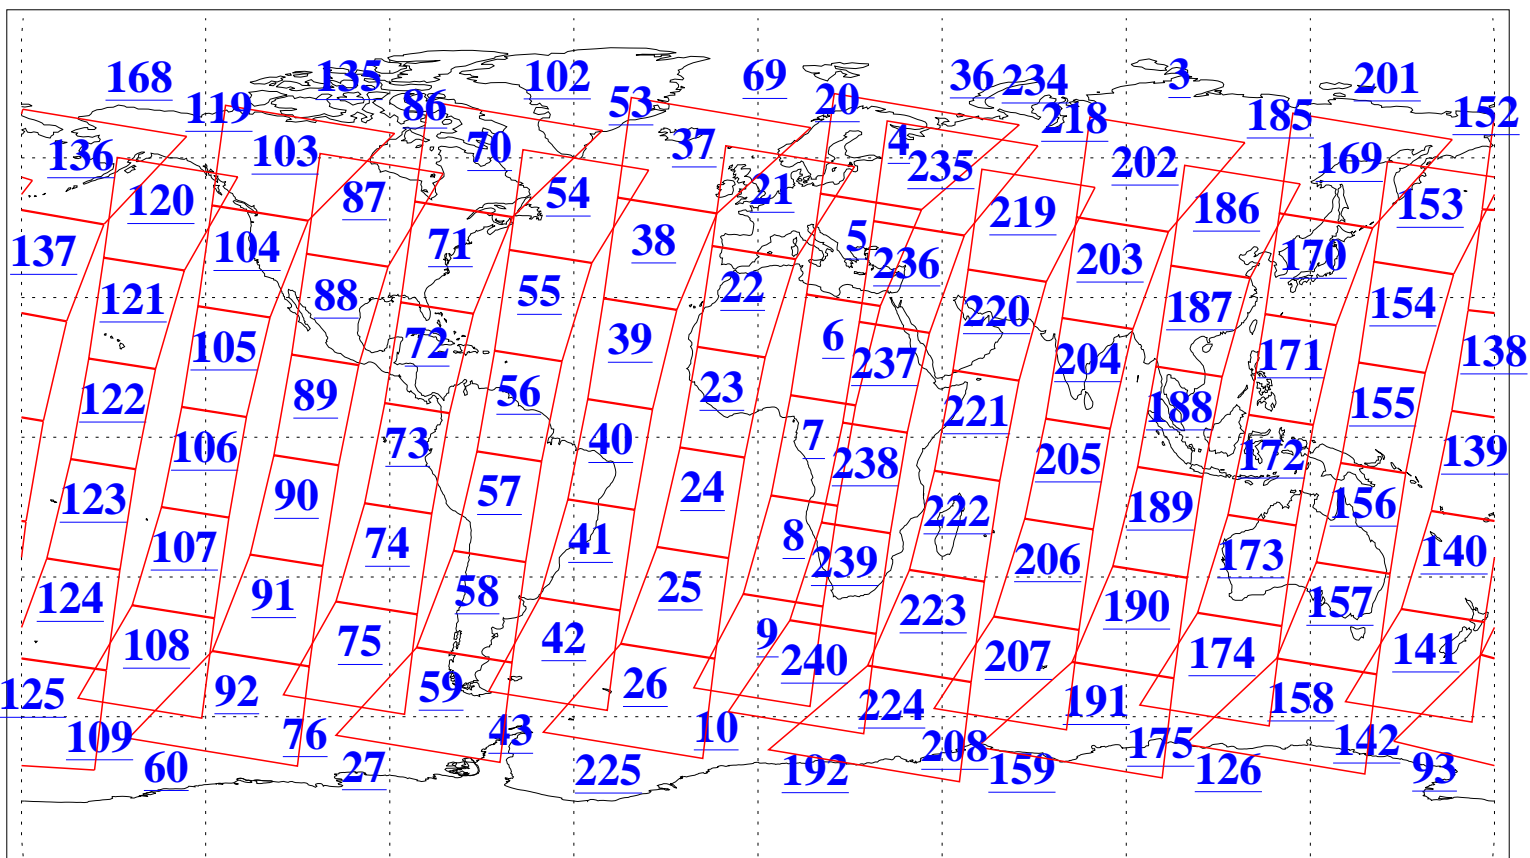

L1B Availability
AMSU Granules: 240
HSB Granules: 0
AIRS Granules: 240

14 Apr 2009
DoY 104
Aqua Day 2537
Granules: 1 to 120

Granules: 121 to 240

Legend: AMSU Available, HSB Available, AIRS Available

L1B Availability
AMSU Granules: 240
HSB Granules: 0
AIRS Granules: 240

14 Apr 2009
DoY 104
Aqua Day 2537

Ascending Granules

Descending Granules

Legend: AMSU Available, HSB Available, AIRS Available

L1B Availability
 AMSU Granules: 240
 HSB Granules: 0
 AIRS Granules: 240

14 Apr 2009
 DoY 104
 Aqua Day 2537

Northern Hemisphere Granules

Southern Hemisphere Granules

Legend: AMSU Available, HSB Available, AIRS Available