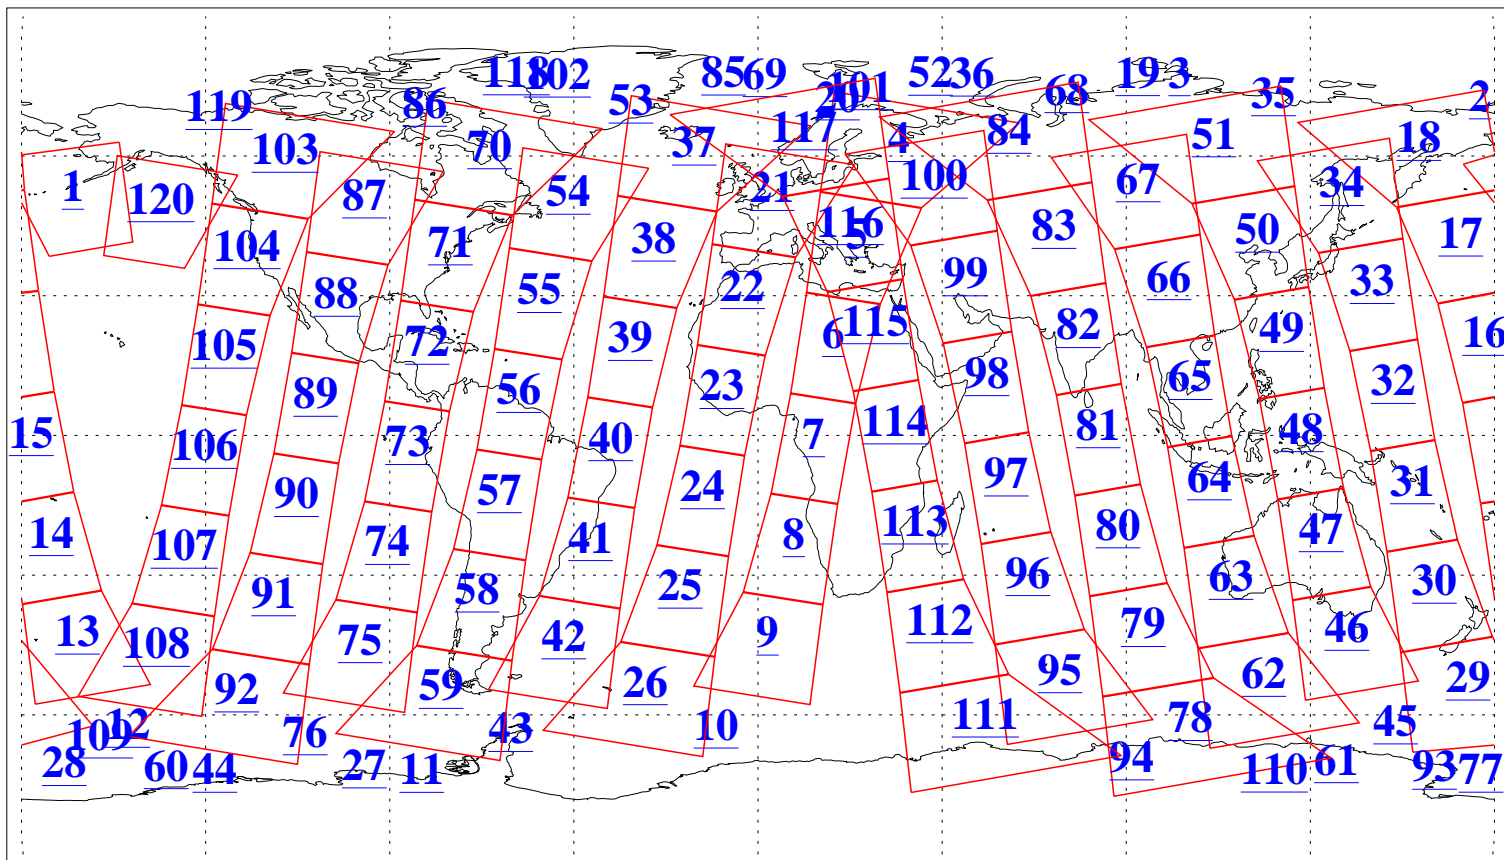

L1B Availability
AMSU Granules: 240
HSB Granules: 0
AIRS Granules: 240

14 Apr 2009
DoY 104
Aqua Day 2537
Granules: 1 to 120

Granules: 121 to 240

Legend: AMSU Available, HSB Available, AIRS Available

L1B Availability
AMSU Granules: 240
HSB Granules: 0
AIRS Granules: 240

14 Apr 2009
DoY 104
Aqua Day 2537

Ascending Granules

Descending Granules

Legend: AMSU Available, HSB Available, AIRS Available

L1B Availability
 AMSU Granules: 240
 HSB Granules: 0
 AIRS Granules: 240

14 Apr 2009
 DoY 104
 Aqua Day 2537

Northern Hemisphere Granules

Southern Hemisphere Granules

Legend: AMSU Available, HSB Available, AIRS Available