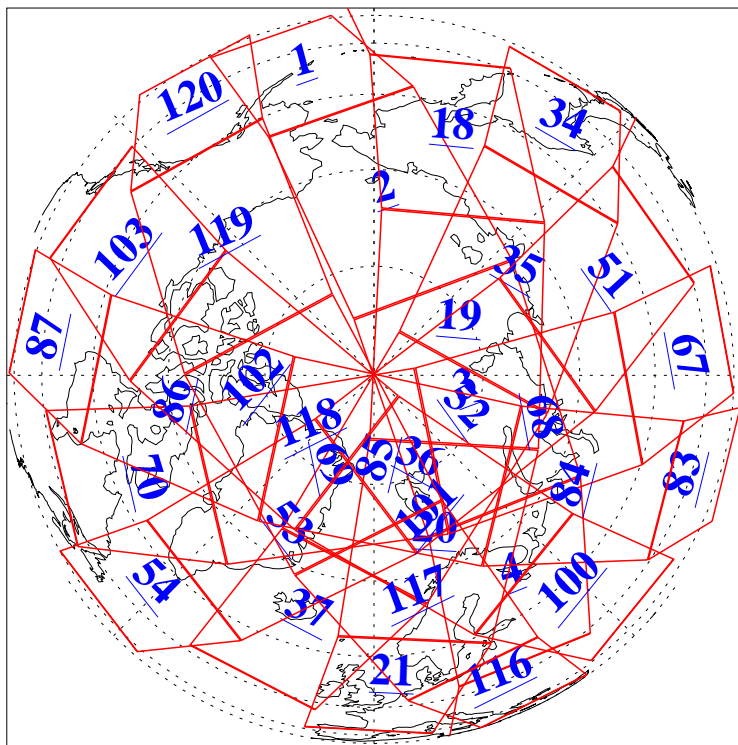

L1B Availability
AMSU Granules: 240
HSB Granules: 0
AIRS Granules: 240

14 Apr 2009
DoY 104
Aqua Day 2537
Granules: 1 to 120

Granules: 121 to 240

Legend: AMSU Available, HSB Available, AIRS Available

L1B Availability
AMSU Granules: 240
HSB Granules: 0
AIRS Granules: 240

14 Apr 2009
DoY 104
Aqua Day 2537

Ascending Granules

Descending Granules

Legend: AMSU Available, HSB Available, AIRS Available

L1B Availability
 AMSU Granules: 240
 HSB Granules: 0
 AIRS Granules: 240

14 Apr 2009
 DoY 104
 Aqua Day 2537

Northern Hemisphere Granules

Southern Hemisphere Granules

Legend: AMSU Available, HSB Available, AIRS Available