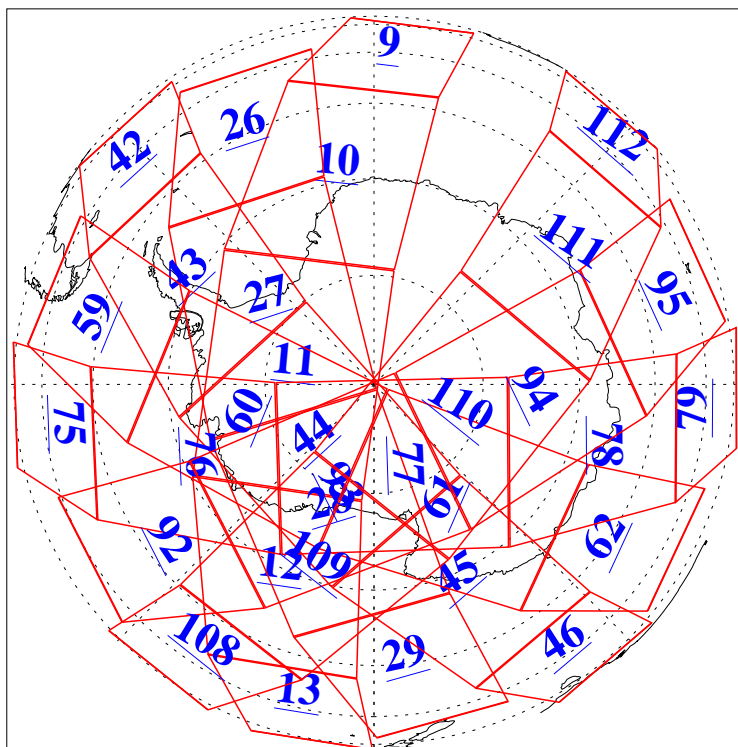

L1B Availability
AMSU Granules: 240
HSB Granules: 0
AIRS Granules: 240

14 Apr 2009
DoY 104
Aqua Day 2537
Granules: 1 to 120

Granules: 121 to 240

Legend: AMSU Available, HSB Available, AIRS Available

L1B Availability
AMSU Granules: 240
HSB Granules: 0
AIRS Granules: 240

14 Apr 2009
DoY 104
Aqua Day 2537

Ascending Granules

Descending Granules

Legend: AMSU Available, HSB Available, AIRS Available

L1B Availability
 AMSU Granules: 240
 HSB Granules: 0
 AIRS Granules: 240

14 Apr 2009
 DoY 104
 Aqua Day 2537

Northern Hemisphere Granules

Southern Hemisphere Granules

Legend: AMSU Available, HSB Available, AIRS Available