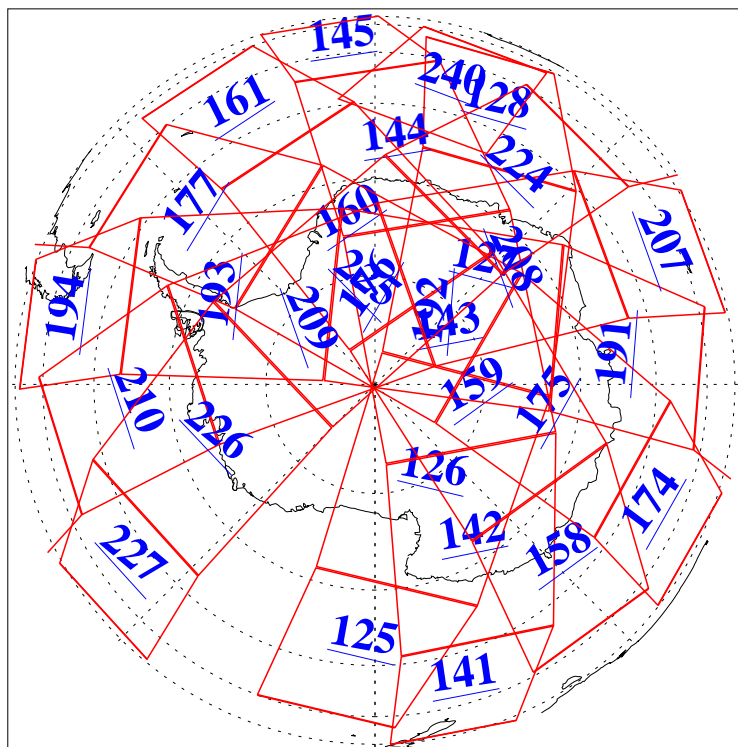

L1B Availability
AMSU Granules: 240
HSB Granules: 0
AIRS Granules: 240

14 Apr 2009
DoY 104
Aqua Day 2537
Granules: 1 to 120

Granules: 121 to 240

Legend: AMSU Available, HSB Available, AIRS Available

L1B Availability
AMSU Granules: 240
HSB Granules: 0
AIRS Granules: 240

14 Apr 2009
DoY 104
Aqua Day 2537

Ascending Granules

Descending Granules

Legend: AMSU Available, HSB Available, AIRS Available

L1B Availability
 AMSU Granules: 240
 HSB Granules: 0
 AIRS Granules: 240

14 Apr 2009
 DoY 104
 Aqua Day 2537

Northern Hemisphere Granules

Southern Hemisphere Granules

Legend: AMSU Available, HSB Available, AIRS Available