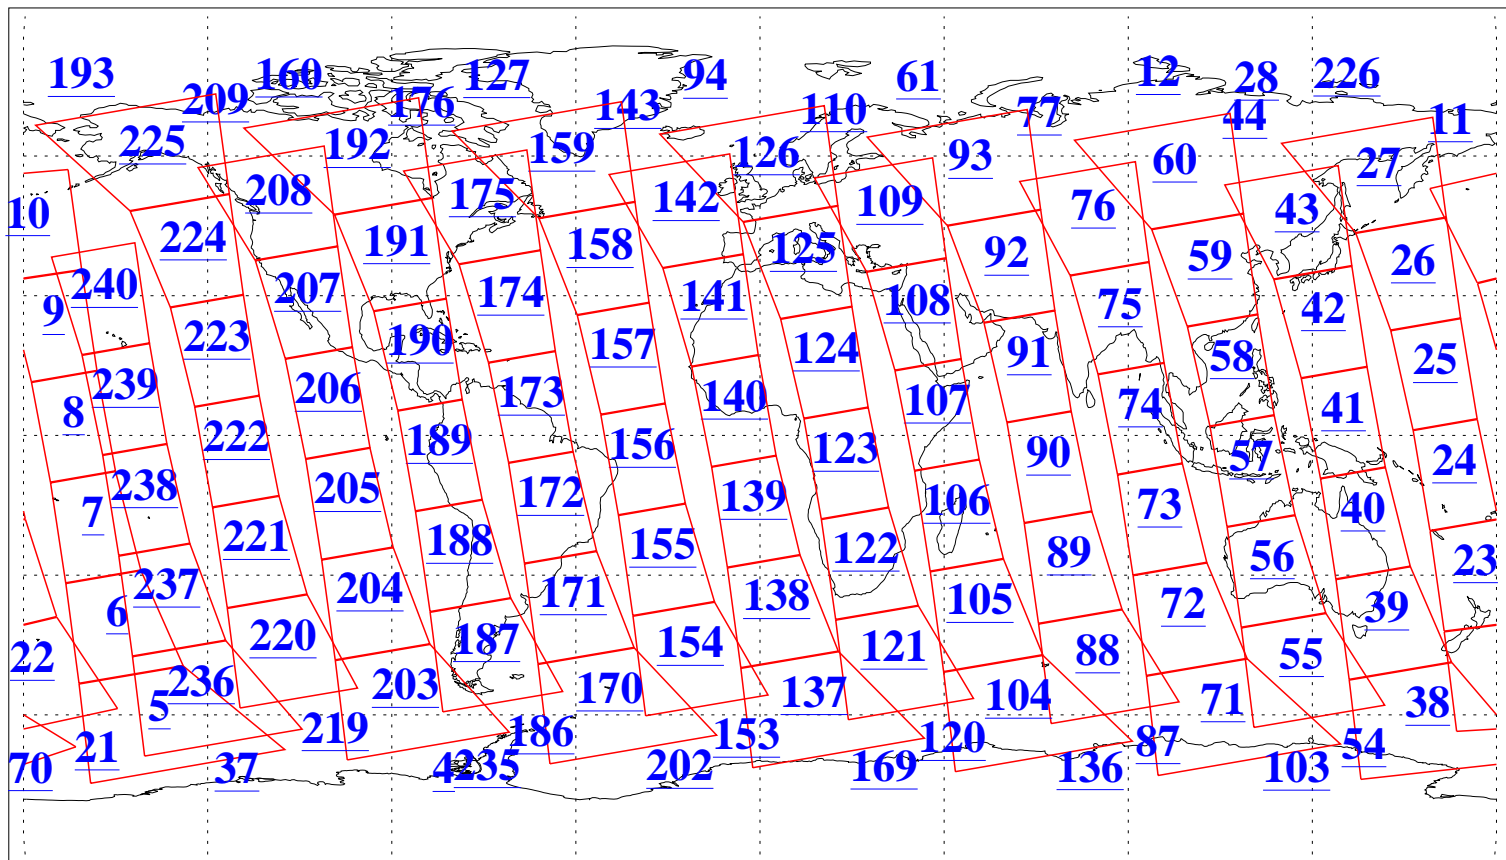

L1B Availability
AMSU Granules: 240
HSB Granules: 0
AIRS Granules: 240

13 Apr 2009
DoY 103
Aqua Day 2536
Granules: 1 to 120

Granules: 121 to 240

Legend: AMSU Available, HSB Available, AIRS Available

L1B Availability
AMSU Granules: 240
HSB Granules: 0
AIRS Granules: 240

13 Apr 2009
DoY 103
Aqua Day 2536
Ascending Granules

Descending Granules

Legend: AMSU Available, HSB Available, AIRS Available

L1B Availability
AMSU Granules: 240
HSB Granules: 0
AIRS Granules: 240

13 Apr 2009
DoY 103
Aqua Day 2536

Northern Hemisphere Granules

Southern Hemisphere Granules

Legend: AMSU Available, HSB Available, AIRS Available