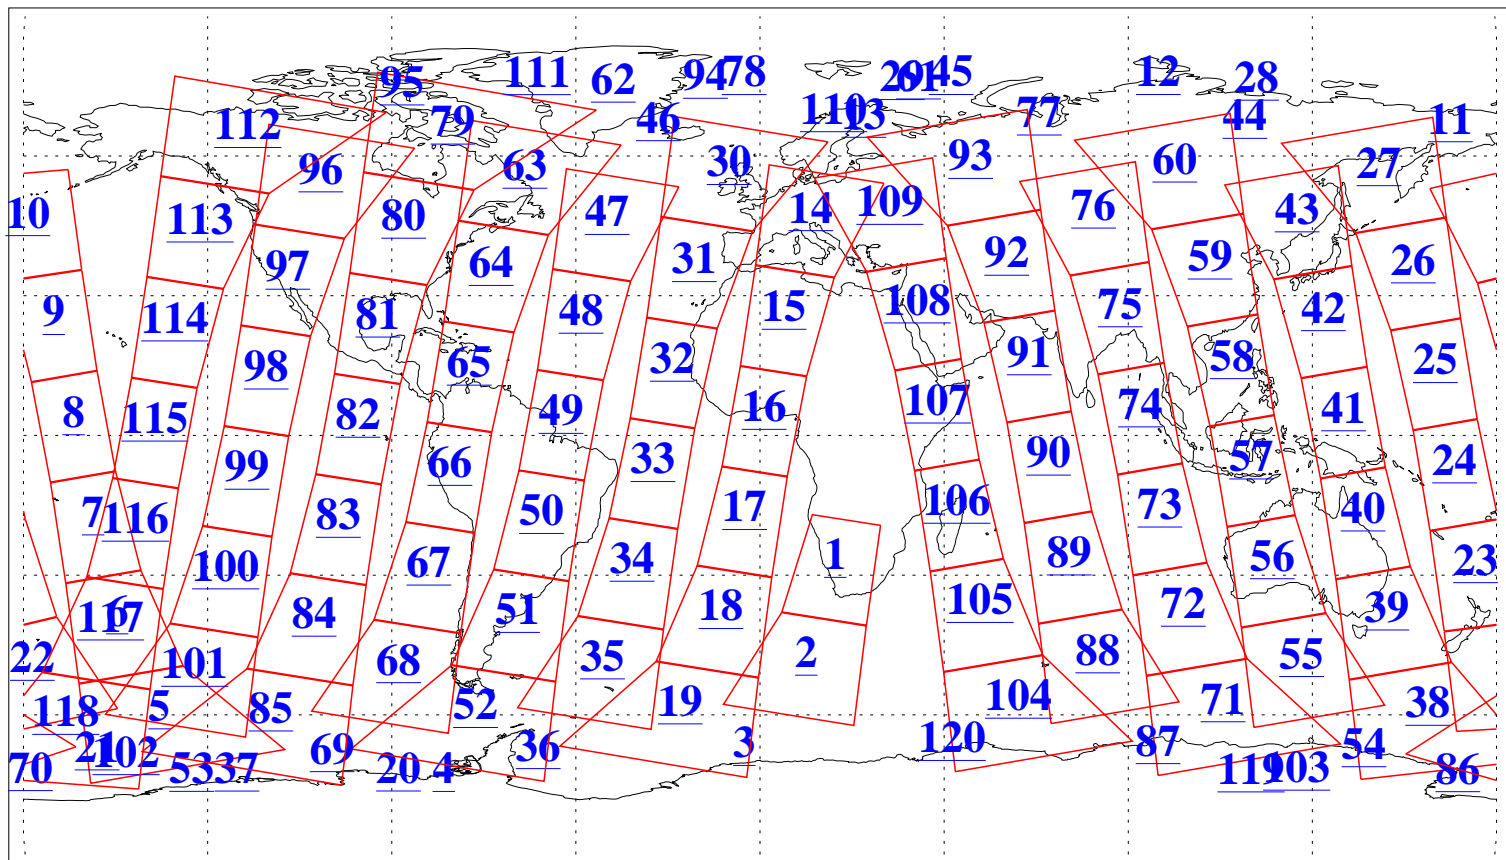

L1B Availability
AMSU Granules: 240
HSB Granules: 0
AIRS Granules: 240

13 Apr 2009
DoY 103
Aqua Day 2536
Granules: 1 to 120

Granules: 121 to 240

Legend: AMSU Available, HSB Available, AIRS Available

L1B Availability
AMSU Granules: 240
HSB Granules: 0
AIRS Granules: 240

13 Apr 2009
DoY 103
Aqua Day 2536
Ascending Granules

Descending Granules

Legend: AMSU Available, HSB Available, AIRS Available

L1B Availability
AMSU Granules: 240
HSB Granules: 0
AIRS Granules: 240

13 Apr 2009
DoY 103
Aqua Day 2536

Northern Hemisphere Granules

Southern Hemisphere Granules

Legend: AMSU Available, HSB Available, AIRS Available