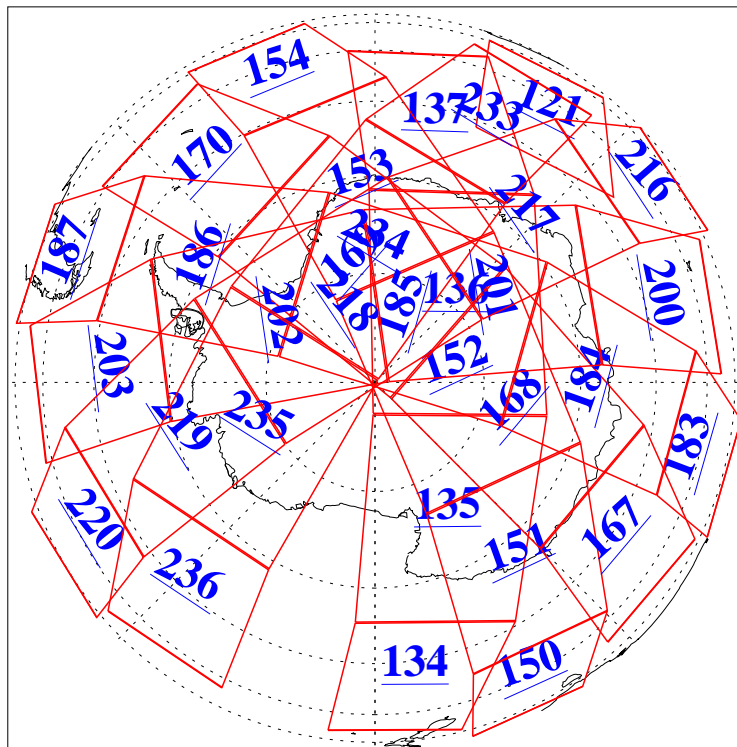

L1B Availability
AMSU Granules: 240
HSB Granules: 0
AIRS Granules: 240

13 Apr 2009
DoY 103
Aqua Day 2536
Granules: 1 to 120

Granules: 121 to 240

Legend: AMSU Available, HSB Available, AIRS Available

L1B Availability
AMSU Granules: 240
HSB Granules: 0
AIRS Granules: 240

13 Apr 2009
DoY 103
Aqua Day 2536
Ascending Granules

Descending Granules

Legend: AMSU Available, HSB Available, AIRS Available

L1B Availability
AMSU Granules: 240
HSB Granules: 0
AIRS Granules: 240

13 Apr 2009
DoY 103
Aqua Day 2536

Northern Hemisphere Granules

Southern Hemisphere Granules

Legend: AMSU Available, HSB Available, AIRS Available