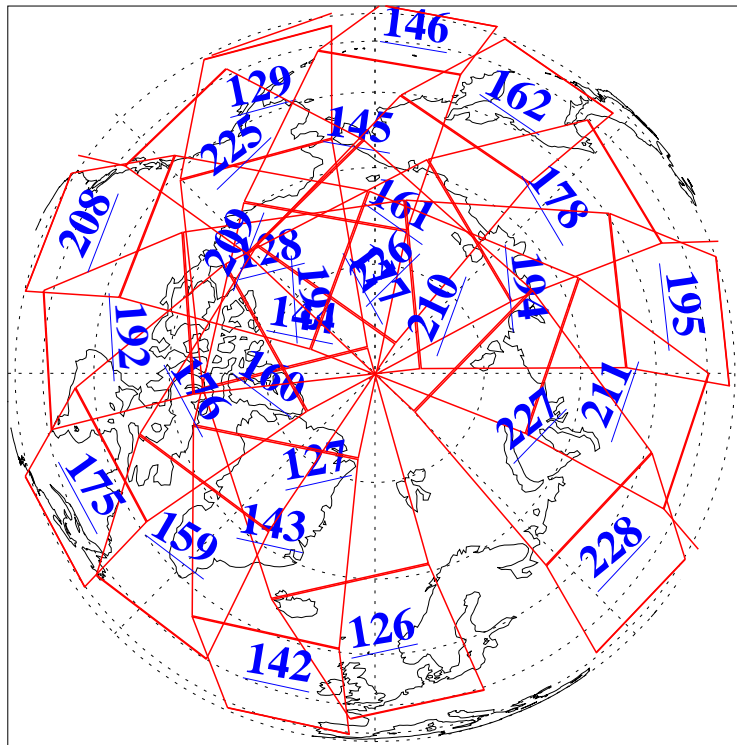

L1B Availability
AMSU Granules: 240
HSB Granules: 0
AIRS Granules: 240

13 Apr 2009
DoY 103
Aqua Day 2536
Granules: 1 to 120

Granules: 121 to 240

Legend: AMSU Available, HSB Available, AIRS Available

L1B Availability
AMSU Granules: 240
HSB Granules: 0
AIRS Granules: 240

13 Apr 2009
DoY 103
Aqua Day 2536
Ascending Granules

Descending Granules

Legend: AMSU Available, HSB Available, AIRS Available

L1B Availability
AMSU Granules: 240
HSB Granules: 0
AIRS Granules: 240

13 Apr 2009
DoY 103
Aqua Day 2536

Northern Hemisphere Granules

Southern Hemisphere Granules

Legend: AMSU Available, HSB Available, AIRS Available