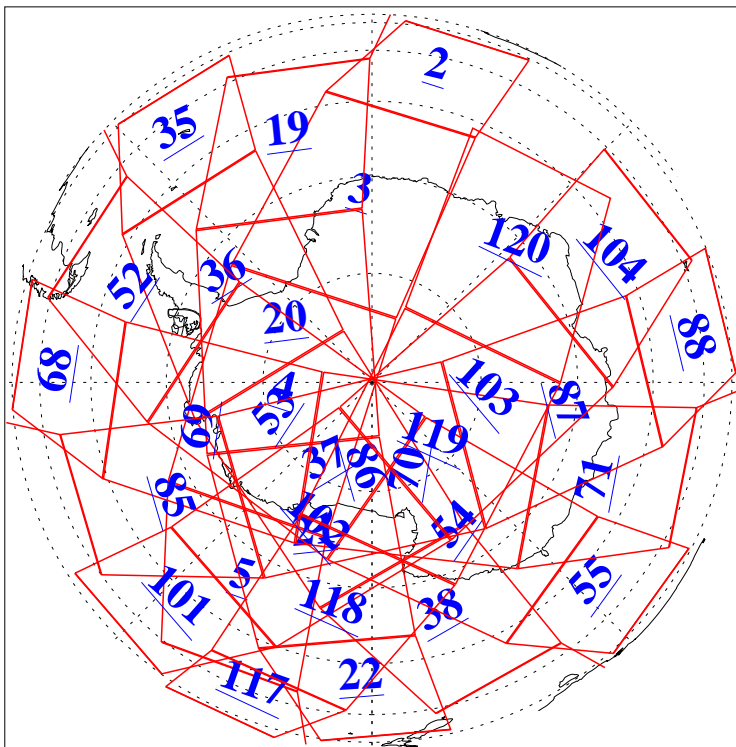

L1B Availability
AMSU Granules: 240
HSB Granules: 0
AIRS Granules: 240

13 Apr 2009
DoY 103
Aqua Day 2536
Granules: 1 to 120

Granules: 121 to 240

Legend: AMSU Available, HSB Available, AIRS Available

L1B Availability
AMSU Granules: 240
HSB Granules: 0
AIRS Granules: 240

13 Apr 2009
DoY 103
Aqua Day 2536
Ascending Granules

Descending Granules

Legend: AMSU Available, HSB Available, AIRS Available

L1B Availability
AMSU Granules: 240
HSB Granules: 0
AIRS Granules: 240

13 Apr 2009
DoY 103
Aqua Day 2536

Northern Hemisphere Granules

Southern Hemisphere Granules

Legend: AMSU Available, HSB Available, AIRS Available