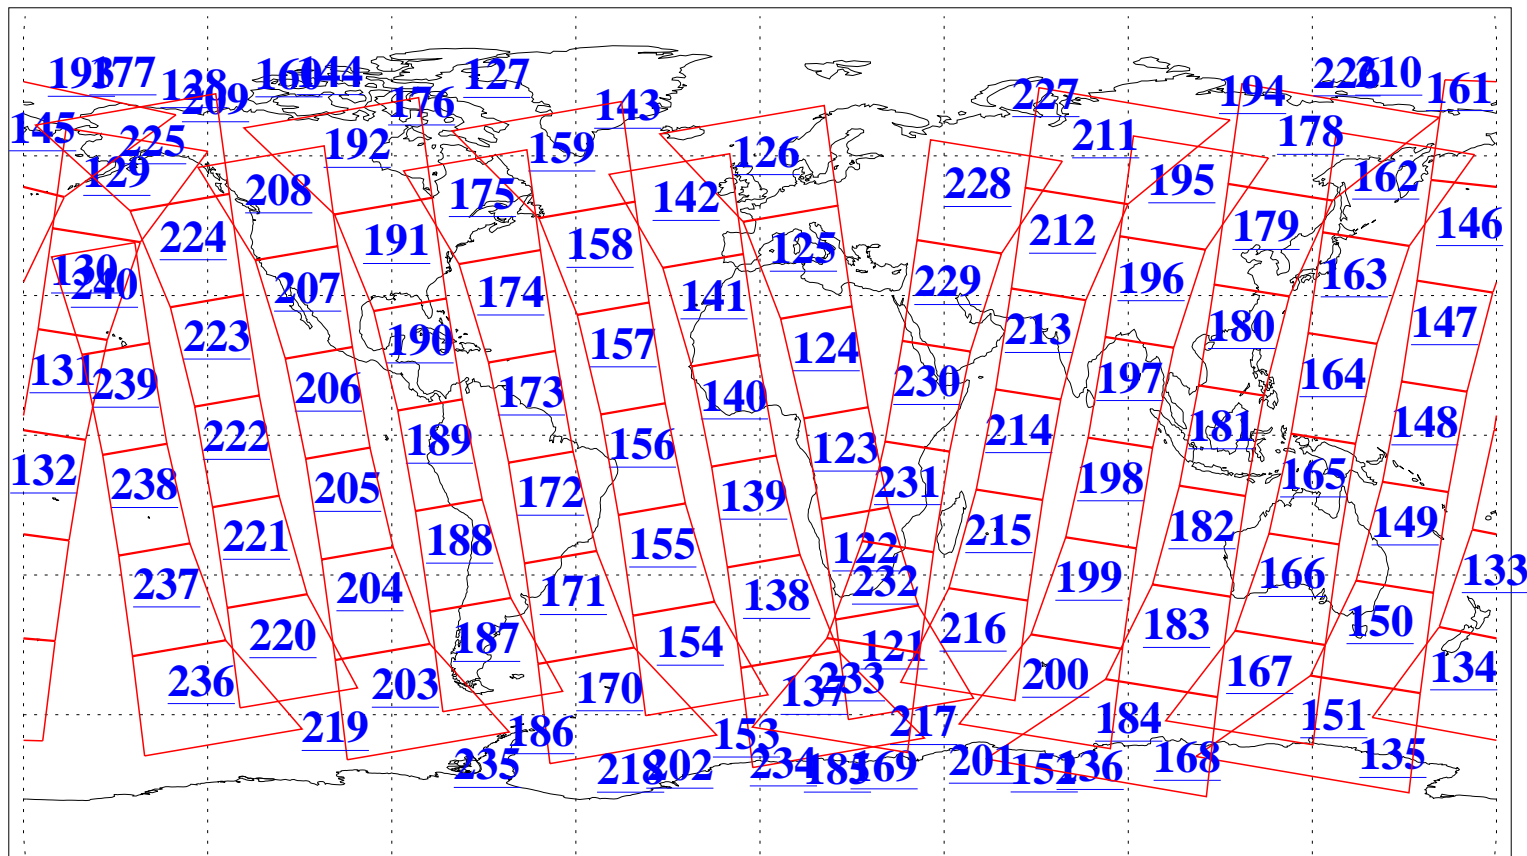

L1B Availability
AMSU Granules: 240
HSB Granules: 0
AIRS Granules: 240

13 Apr 2009
DoY 103
Aqua Day 2536
Granules: 1 to 120

Granules: 121 to 240

Legend: AMSU Available, HSB Available, AIRS Available

L1B Availability
AMSU Granules: 240
HSB Granules: 0
AIRS Granules: 240

13 Apr 2009
DoY 103
Aqua Day 2536
Ascending Granules

Descending Granules

Legend: AMSU Available, HSB Available, AIRS Available

L1B Availability
AMSU Granules: 240
HSB Granules: 0
AIRS Granules: 240

13 Apr 2009
DoY 103
Aqua Day 2536