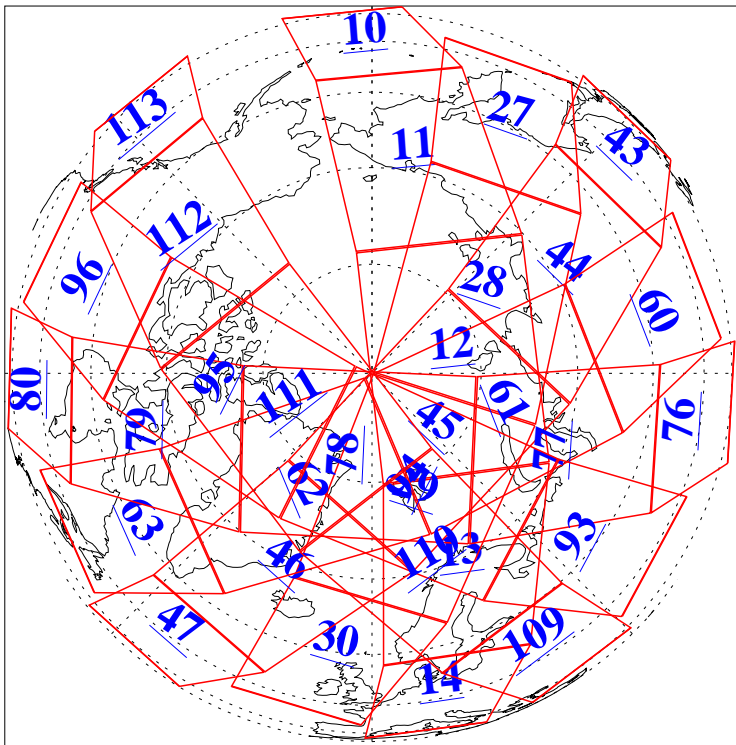

L1B Availability
AMSU Granules: 240
HSB Granules: 0
AIRS Granules: 240

13 Apr 2009
DoY 103
Aqua Day 2536
Granules: 1 to 120

Granules: 121 to 240

Legend: AMSU Available, HSB Available, AIRS Available

L1B Availability
AMSU Granules: 240
HSB Granules: 0
AIRS Granules: 240

13 Apr 2009
DoY 103
Aqua Day 2536
Ascending Granules

Descending Granules

Legend: AMSU Available, HSB Available, AIRS Available

L1B Availability
AMSU Granules: 240
HSB Granules: 0
AIRS Granules: 240

13 Apr 2009
DoY 103
Aqua Day 2536

Northern Hemisphere Granules

Southern Hemisphere Granules

Legend: AMSU Available, HSB Available, AIRS Available