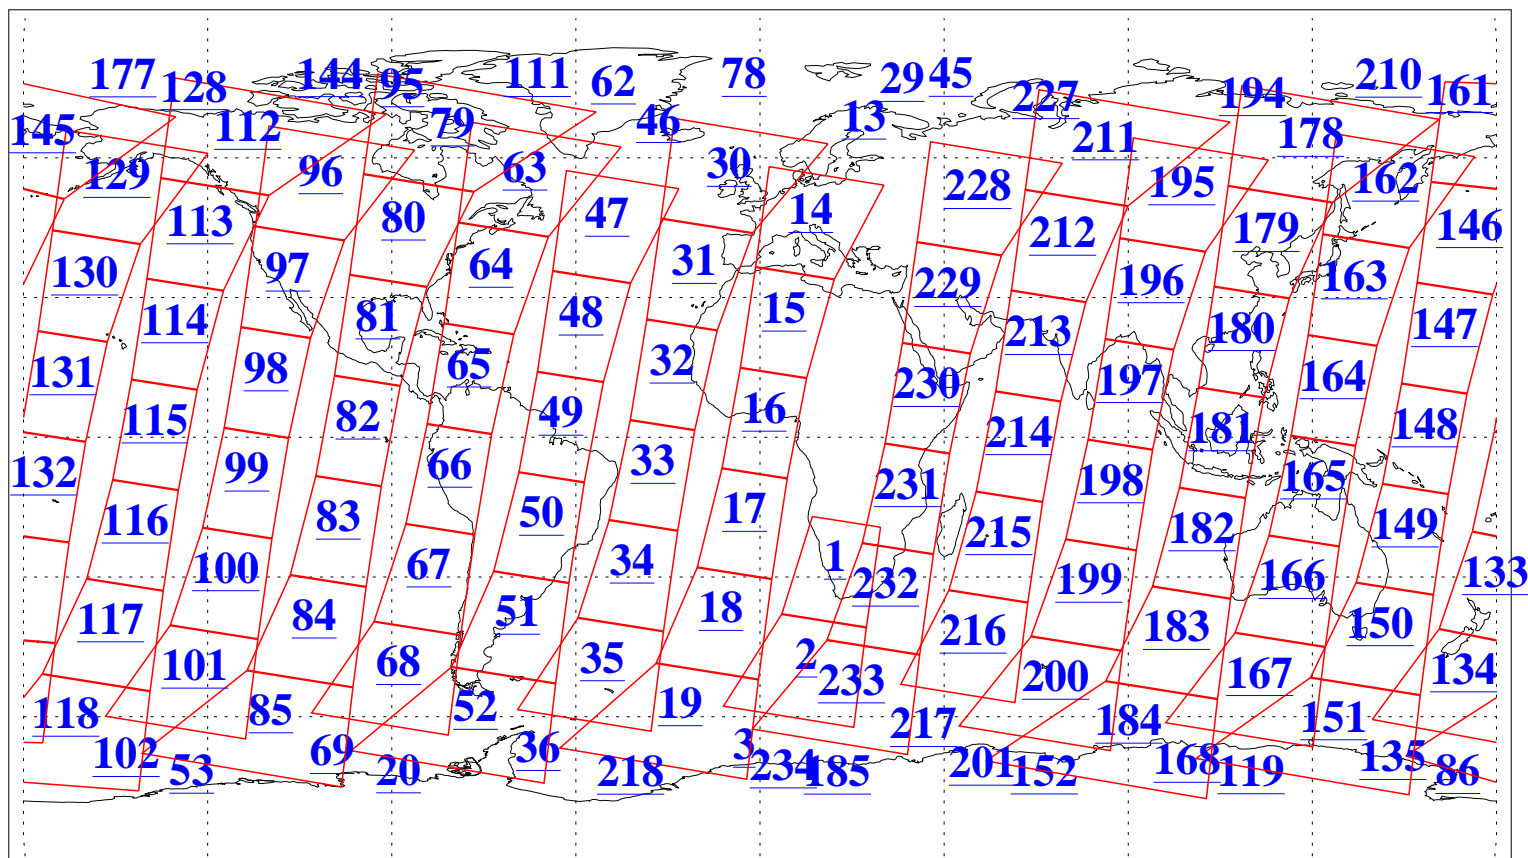

L1B Availability
AMSU Granules: 240
HSB Granules: 0
AIRS Granules: 240

13 Apr 2009
DoY 103
Aqua Day 2536
Granules: 1 to 120

Granules: 121 to 240

Legend: AMSU Available, HSB Available, AIRS Available

L1B Availability
AMSU Granules: 240
HSB Granules: 0
AIRS Granules: 240

13 Apr 2009
DoY 103
Aqua Day 2536
Ascending Granules

Descending Granules

Legend: AMSU Available, HSB Available, AIRS Available

L1B Availability
AMSU Granules: 240
HSB Granules: 0
AIRS Granules: 240

13 Apr 2009
DoY 103
Aqua Day 2536

Northern Hemisphere Granules

Southern Hemisphere Granules

Legend: AMSU Available, HSB Available, AIRS Available