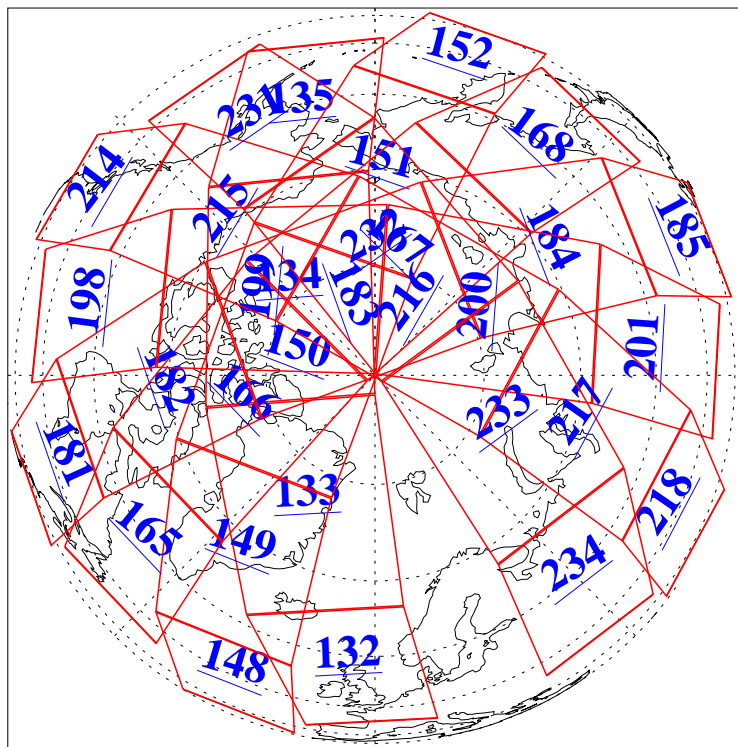

L1B Availability
AMSU Granules: 240
HSB Granules: 0
AIRS Granules: 240

7 Apr 2009
DoY 97
Aqua Day 2530
Granules: 1 to 120

Granules: 121 to 240

Legend: AMSU Available, HSB Available, AIRS Available

LIB Availability
 AMSU Granules: 240
 HSB Granules: 0
 AIRS Granules: 240

7 Apr 2009
 DoY 97
 Aqua Day 2530
 Ascending Granules

Descending Granules

Legend: AMSU Available, HSB Available, AIRS Available

L1B Availability
 AMSU Granules: 240
 HSB Granules: 0
 AIRS Granules: 240

7 Apr 2009
 DoY 97
 Aqua Day 2530

Northern Hemisphere Granules

Southern Hemisphere Granules

Legend: AMSU Available, HSB Available, AIRS Available