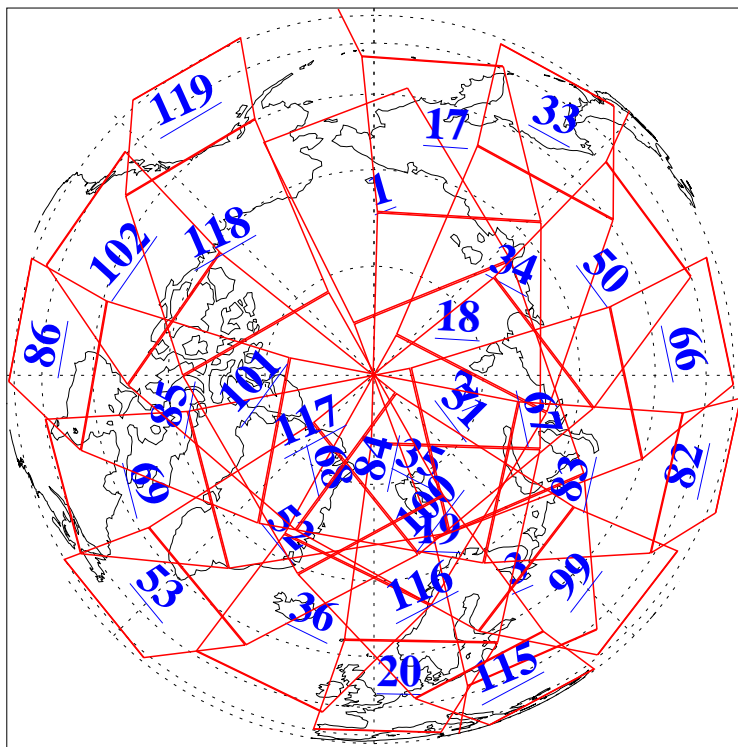

L1B Availability
AMSU Granules: 240
HSB Granules: 0
AIRS Granules: 240

7 Apr 2009
DoY 97
Aqua Day 2530
Granules: 1 to 120

Granules: 121 to 240

Legend: AMSU Available, HSB Available, AIRS Available

LIB Availability
 AMSU Granules: 240
 HSB Granules: 0
 AIRS Granules: 240

7 Apr 2009
 DoY 97
 Aqua Day 2530
 Ascending Granules

Descending Granules

Legend: AMSU Available, HSB Available, AIRS Available

L1B Availability
 AMSU Granules: 240
 HSB Granules: 0
 AIRS Granules: 240

7 Apr 2009
 DoY 97
 Aqua Day 2530

Northern Hemisphere Granules

Southern Hemisphere Granules

Legend: AMSU Available, HSB Available, AIRS Available