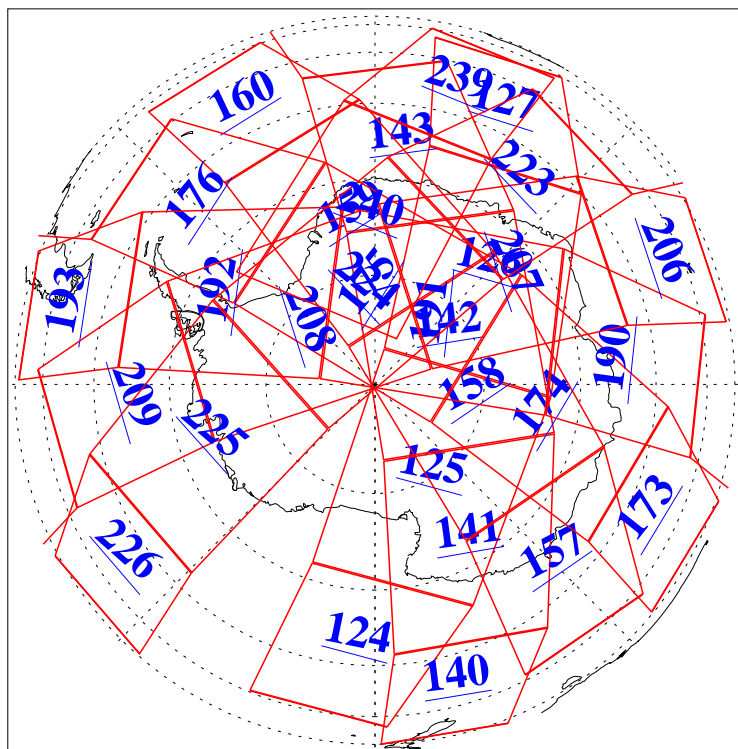

L1B Availability
AMSU Granules: 240
HSB Granules: 0
AIRS Granules: 240

7 Apr 2009
DoY 97
Aqua Day 2530
Granules: 1 to 120

Granules: 121 to 240

Legend: AMSU Available, HSB Available, AIRS Available

LIB Availability
 AMSU Granules: 240
 HSB Granules: 0
 AIRS Granules: 240

7 Apr 2009
 DoY 97
 Aqua Day 2530
 Ascending Granules

Descending Granules

Legend: AMSU Available, HSB Available, AIRS Available

L1B Availability
 AMSU Granules: 240
 HSB Granules: 0
 AIRS Granules: 240

7 Apr 2009
 DoY 97
 Aqua Day 2530

Northern Hemisphere Granules

Southern Hemisphere Granules

Legend: AMSU Available, HSB Available, AIRS Available