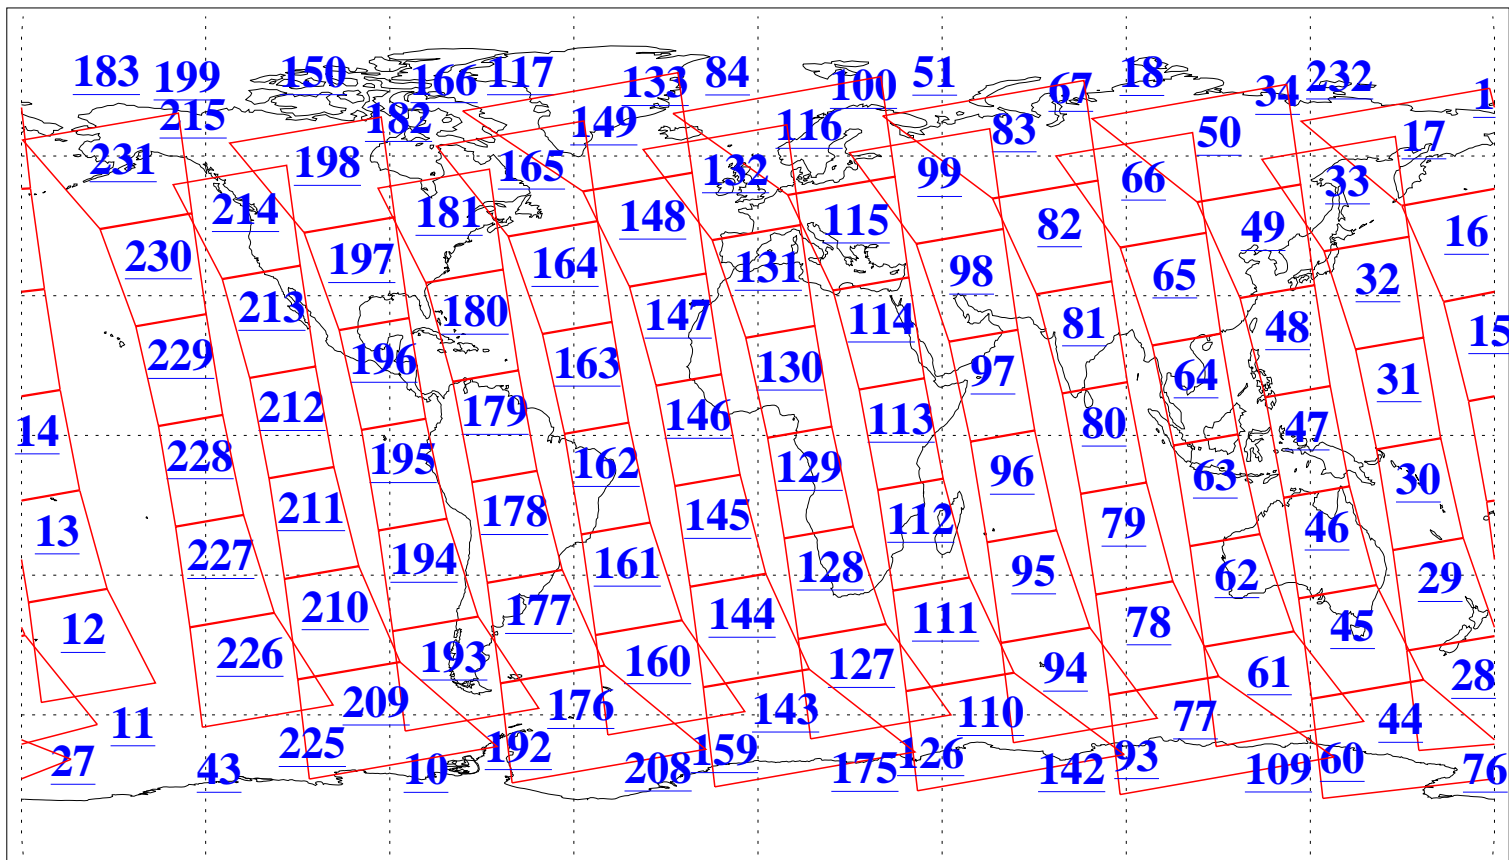

L1B Availability
AMSU Granules: 240
HSB Granules: 0
AIRS Granules: 240

7 Apr 2009
DoY 97
Aqua Day 2530
Granules: 1 to 120

Granules: 121 to 240

Legend: AMSU Available, HSB Available, AIRS Available

LIB Availability
 AMSU Granules: 240
 HSB Granules: 0
 AIRS Granules: 240

7 Apr 2009
 DoY 97
 Aqua Day 2530
 Ascending Granules

Descending Granules

Legend: AMSU Available, HSB Available, AIRS Available

L1B Availability
 AMSU Granules: 240
 HSB Granules: 0
 AIRS Granules: 240

7 Apr 2009
 DoY 97
 Aqua Day 2530

Northern Hemisphere Granules

Southern Hemisphere Granules

Legend: AMSU Available, HSB Available, AIRS Available