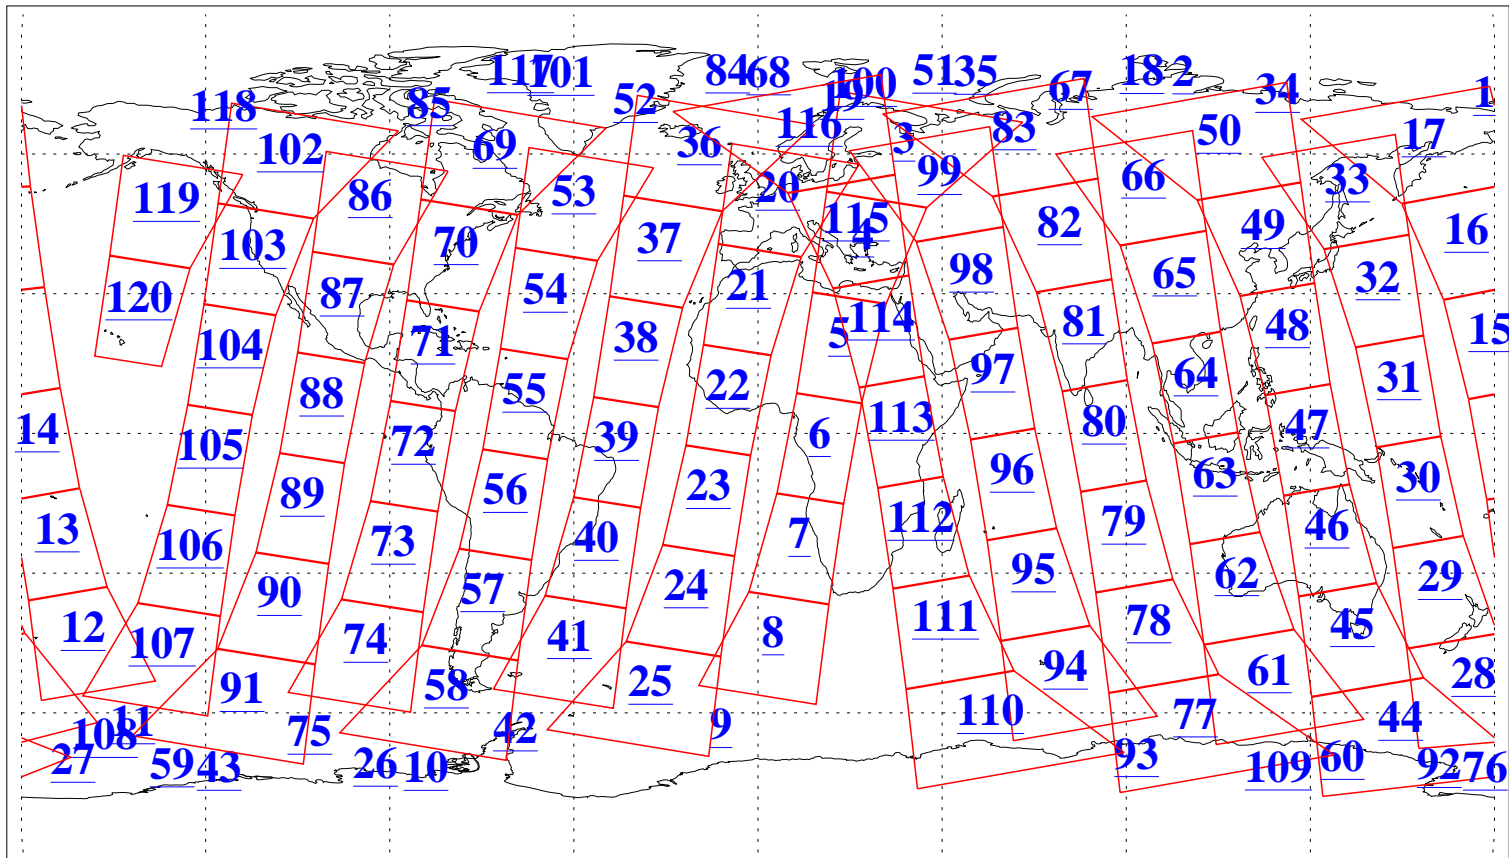

L1B Availability
AMSU Granules: 240
HSB Granules: 0
AIRS Granules: 240

7 Apr 2009
DoY 97
Aqua Day 2530
Granules: 1 to 120

Granules: 121 to 240

Legend: AMSU Available, HSB Available, AIRS Available

LIB Availability
 AMSU Granules: 240
 HSB Granules: 0
 AIRS Granules: 240

7 Apr 2009
 DoY 97
 Aqua Day 2530
 Ascending Granules

Descending Granules

Legend: AMSU Available, HSB Available, AIRS Available

L1B Availability
 AMSU Granules: 240
 HSB Granules: 0
 AIRS Granules: 240

7 Apr 2009
 DoY 97
 Aqua Day 2530

Northern Hemisphere Granules

Southern Hemisphere Granules

Legend: AMSU Available, HSB Available, AIRS Available