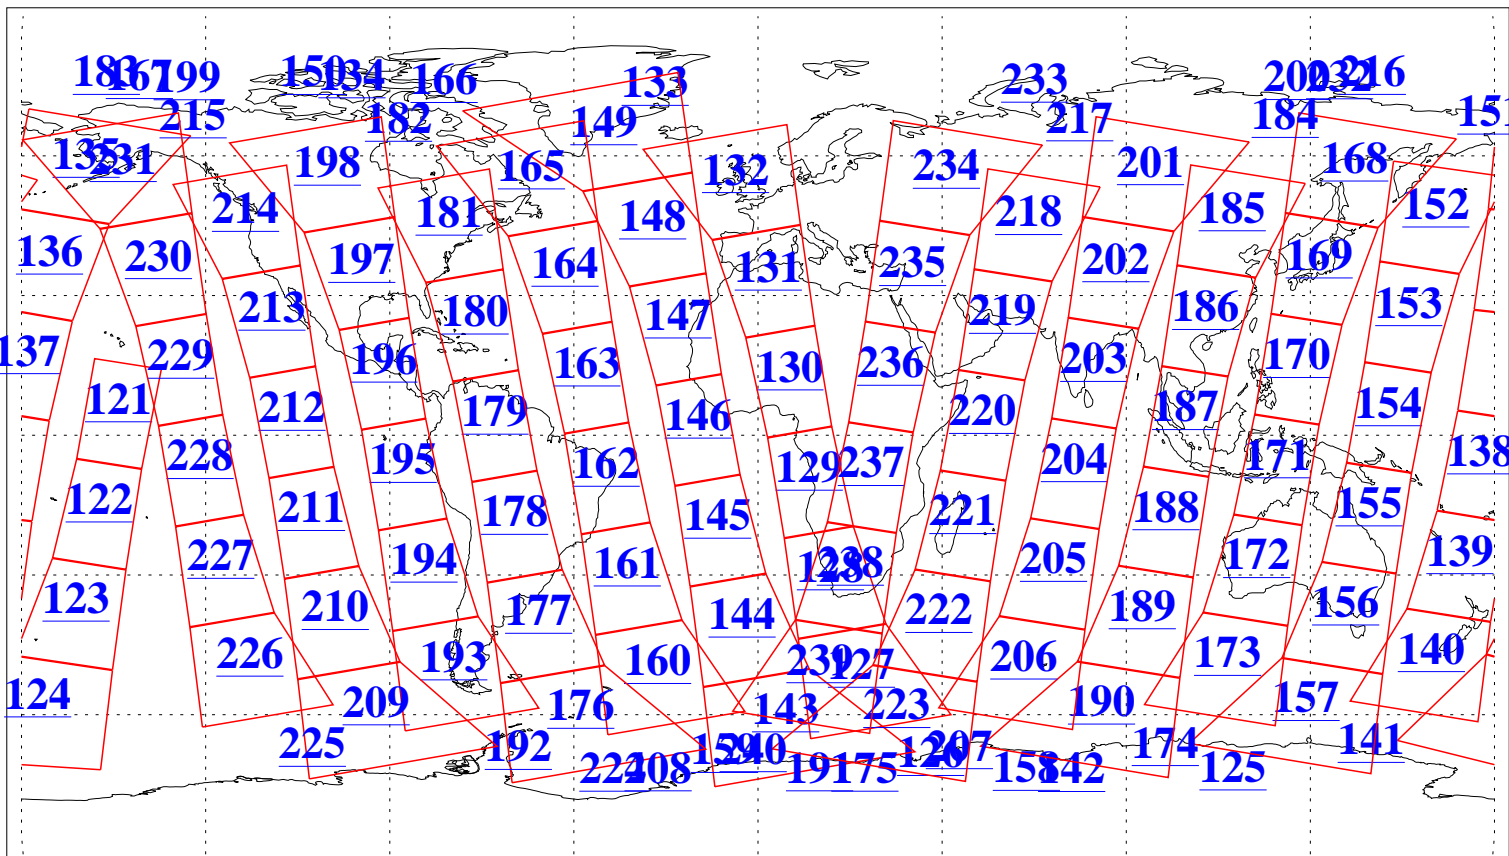

L1B Availability
AMSU Granules: 240
HSB Granules: 0
AIRS Granules: 240

7 Apr 2009
DoY 97
Aqua Day 2530
Granules: 1 to 120

Granules: 121 to 240

Legend: AMSU Available, HSB Available, AIRS Available

LIB Availability
 AMSU Granules: 240
 HSB Granules: 0
 AIRS Granules: 240

7 Apr 2009
 DoY 97
 Aqua Day 2530
 Ascending Granules

Descending Granules

Legend: AMSU Available, HSB Available, AIRS Available

L1B Availability
 AMSU Granules: 240
 HSB Granules: 0
 AIRS Granules: 240

7 Apr 2009
 DoY 97
 Aqua Day 2530

Northern Hemisphere Granules

Southern Hemisphere Granules

Legend: AMSU Available, HSB Available, AIRS Available