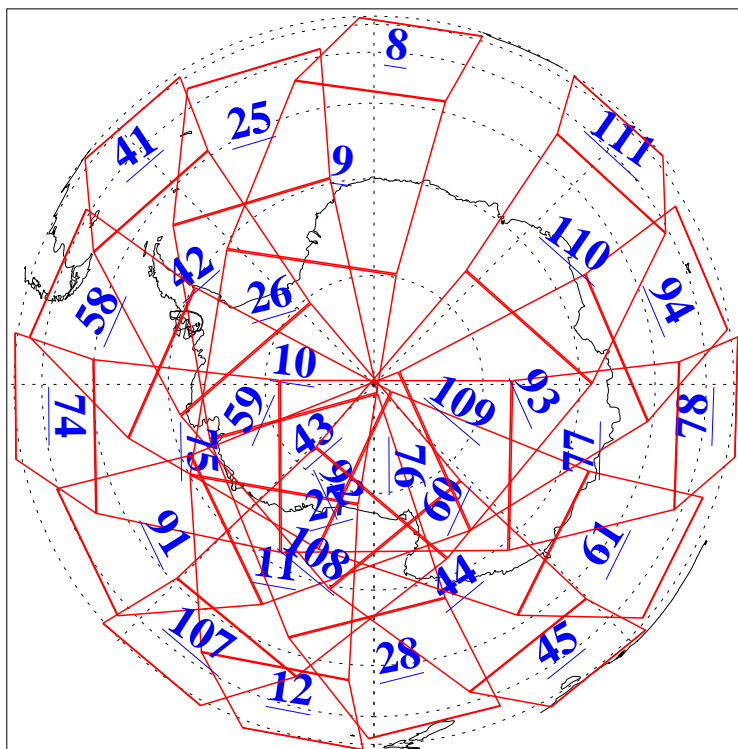

L1B Availability
AMSU Granules: 240
HSB Granules: 0
AIRS Granules: 240

7 Apr 2009
DoY 97
Aqua Day 2530
Granules: 1 to 120

Granules: 121 to 240

Legend: AMSU Available, HSB Available, AIRS Available

LIB Availability
 AMSU Granules: 240
 HSB Granules: 0
 AIRS Granules: 240

7 Apr 2009
 DoY 97
 Aqua Day 2530
 Ascending Granules

Descending Granules

Legend: AMSU Available, HSB Available, AIRS Available

L1B Availability
 AMSU Granules: 240
 HSB Granules: 0
 AIRS Granules: 240

7 Apr 2009
 DoY 97
 Aqua Day 2530

Northern Hemisphere Granules

Southern Hemisphere Granules

Legend: AMSU Available, HSB Available, AIRS Available