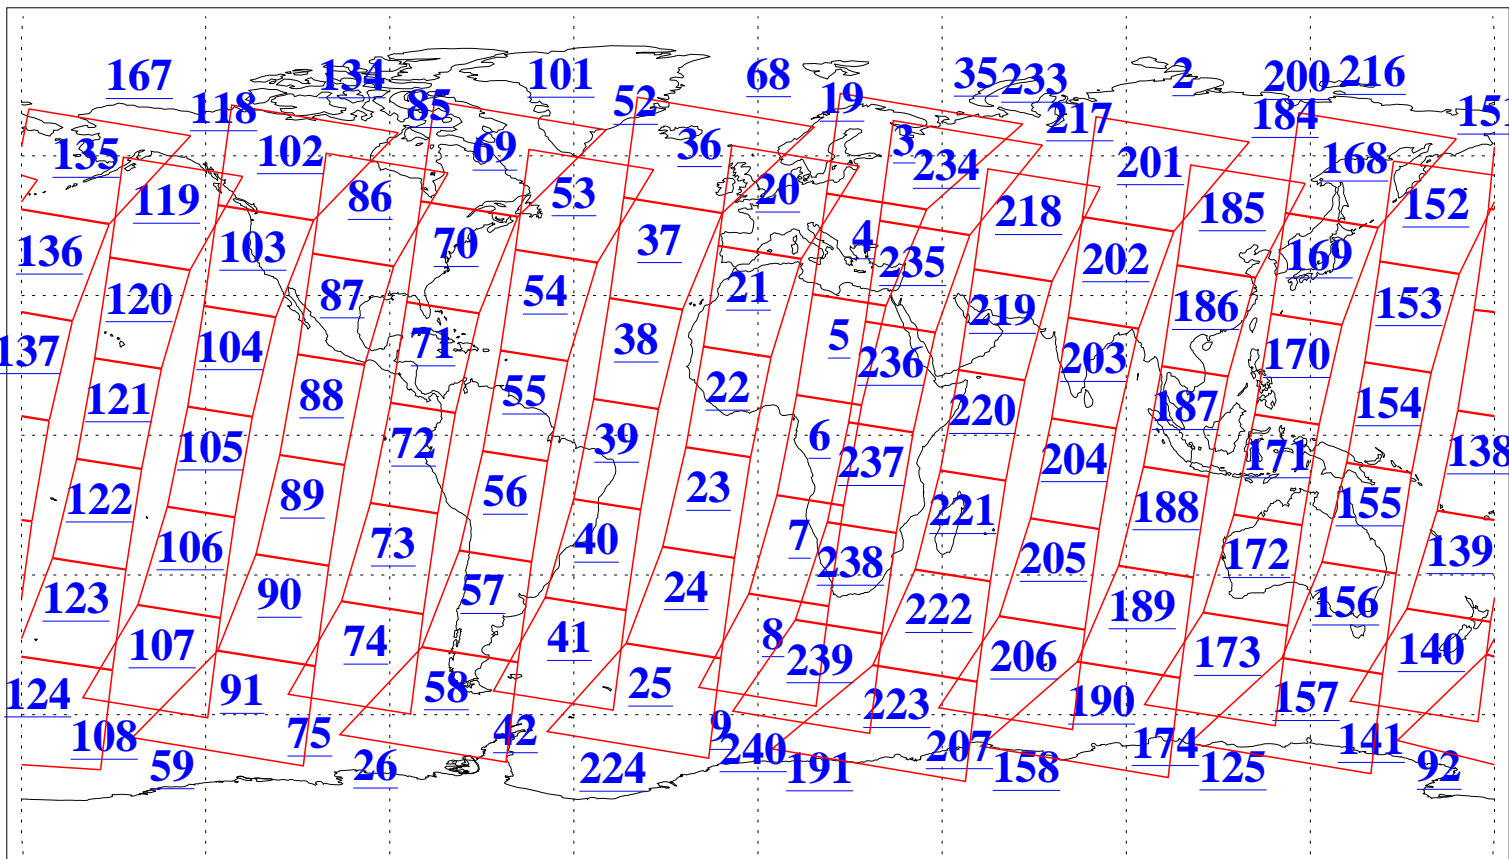

L1B Availability
AMSU Granules: 240
HSB Granules: 0
AIRS Granules: 240

7 Apr 2009
DoY 97
Aqua Day 2530
Granules: 1 to 120

Granules: 121 to 240

Legend: AMSU Available, HSB Available, AIRS Available

LIB Availability
 AMSU Granules: 240
 HSB Granules: 0
 AIRS Granules: 240

7 Apr 2009
 DoY 97
 Aqua Day 2530
 Ascending Granules

Descending Granules

Legend: AMSU Available, HSB Available, AIRS Available

L1B Availability
 AMSU Granules: 240
 HSB Granules: 0
 AIRS Granules: 240

7 Apr 2009
 DoY 97
 Aqua Day 2530

Northern Hemisphere Granules

Southern Hemisphere Granules

Legend: AMSU Available, HSB Available, AIRS Available