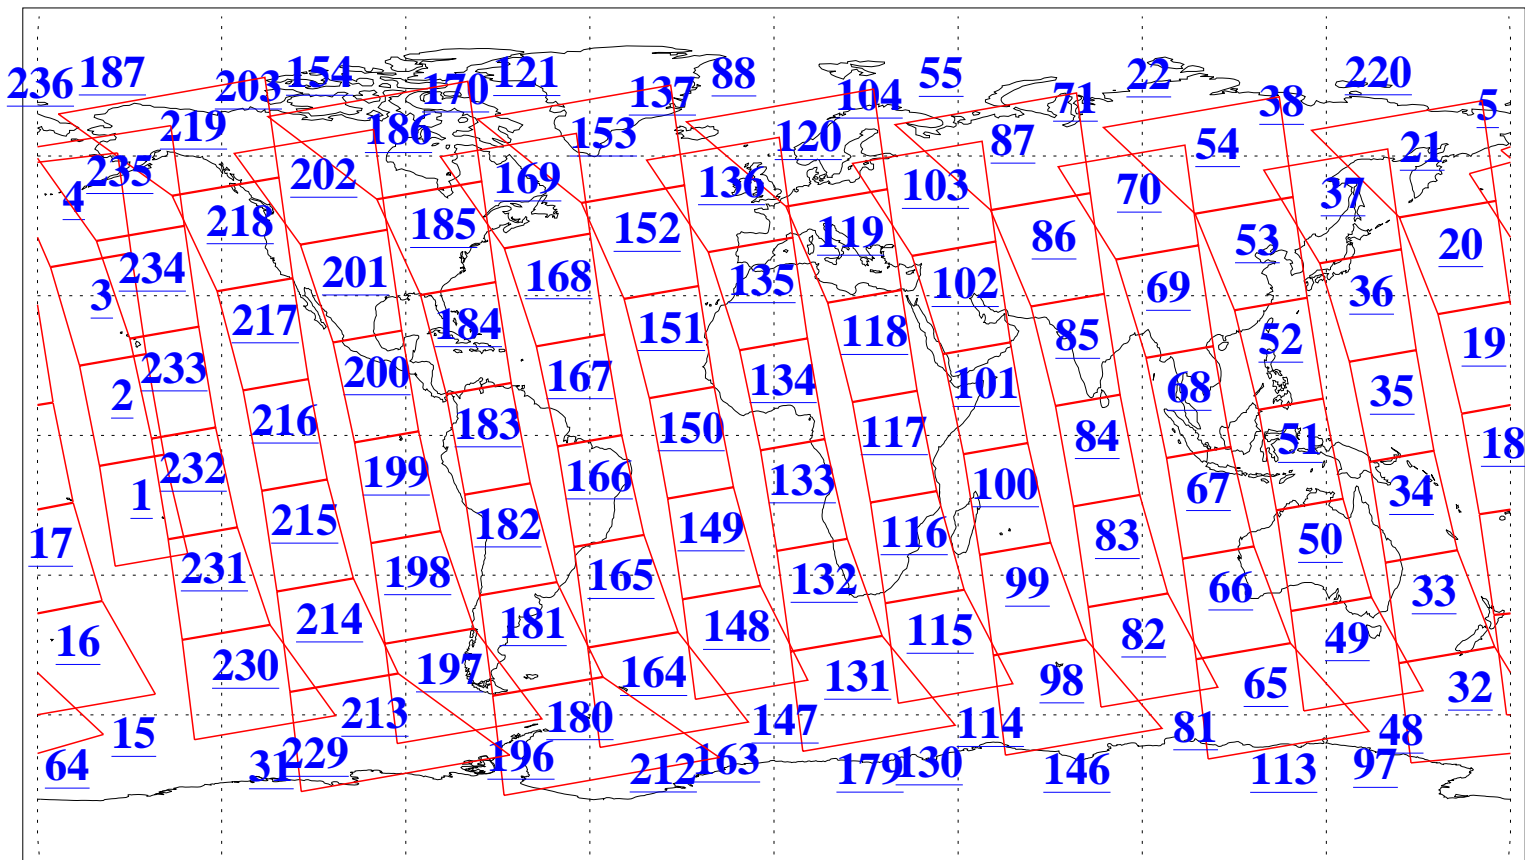

L1B Availability
AMSU Granules: 240
HSB Granules: 0
AIRS Granules: 240

3 Apr 2009
DoY 93
Aqua Day 2526
Granules: 1 to 120

Granules: 121 to 240

Legend: AMSU Available, HSB Available, AIRS Available

L1B Availability
AMSU Granules: 240
HSB Granules: 0
AIRS Granules: 240

3 Apr 2009
DoY 93
Aqua Day 2526

Ascending Granules

Descending Granules

Legend: AMSU Available, HSB Available, AIRS Available

L1B Availability
AMSU Granules: 240
HSB Granules: 0
AIRS Granules: 240

3 Apr 2009
DoY 93
Aqua Day 2526

Northern Hemisphere Granules

Southern Hemisphere Granules

Legend: AMSU Available, HSB Available, AIRS Available