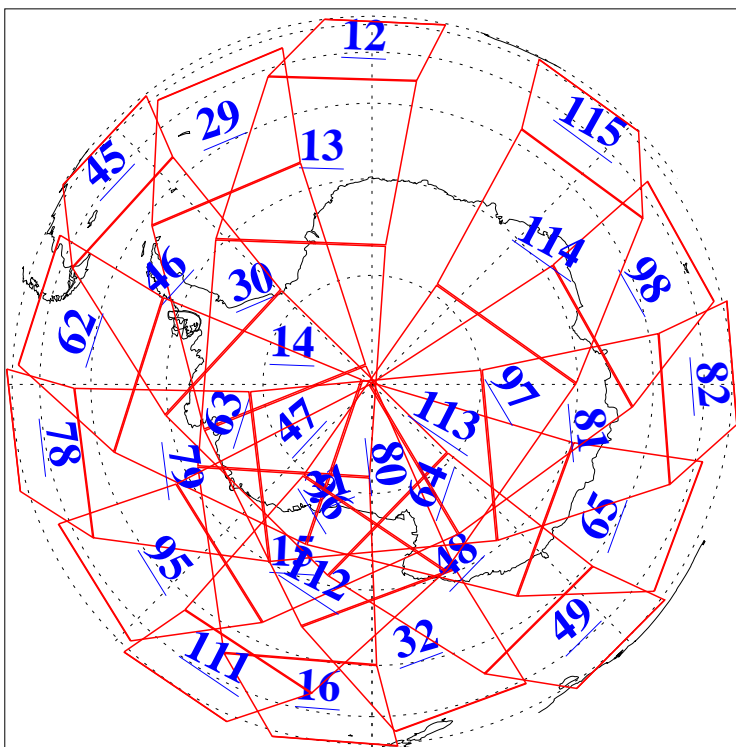

L1B Availability
AMSU Granules: 240
HSB Granules: 0
AIRS Granules: 240

3 Apr 2009
DoY 93
Aqua Day 2526
Granules: 1 to 120

Granules: 121 to 240

Legend: AMSU Available, HSB Available, AIRS Available

L1B Availability
AMSU Granules: 240
HSB Granules: 0
AIRS Granules: 240

3 Apr 2009
DoY 93
Aqua Day 2526

Ascending Granules

Descending Granules

Legend: AMSU Available, HSB Available, AIRS Available

L1B Availability
AMSU Granules: 240
HSB Granules: 0
AIRS Granules: 240

3 Apr 2009
DoY 93
Aqua Day 2526

Northern Hemisphere Granules

Southern Hemisphere Granules

Legend: AMSU Available, HSB Available, AIRS Available