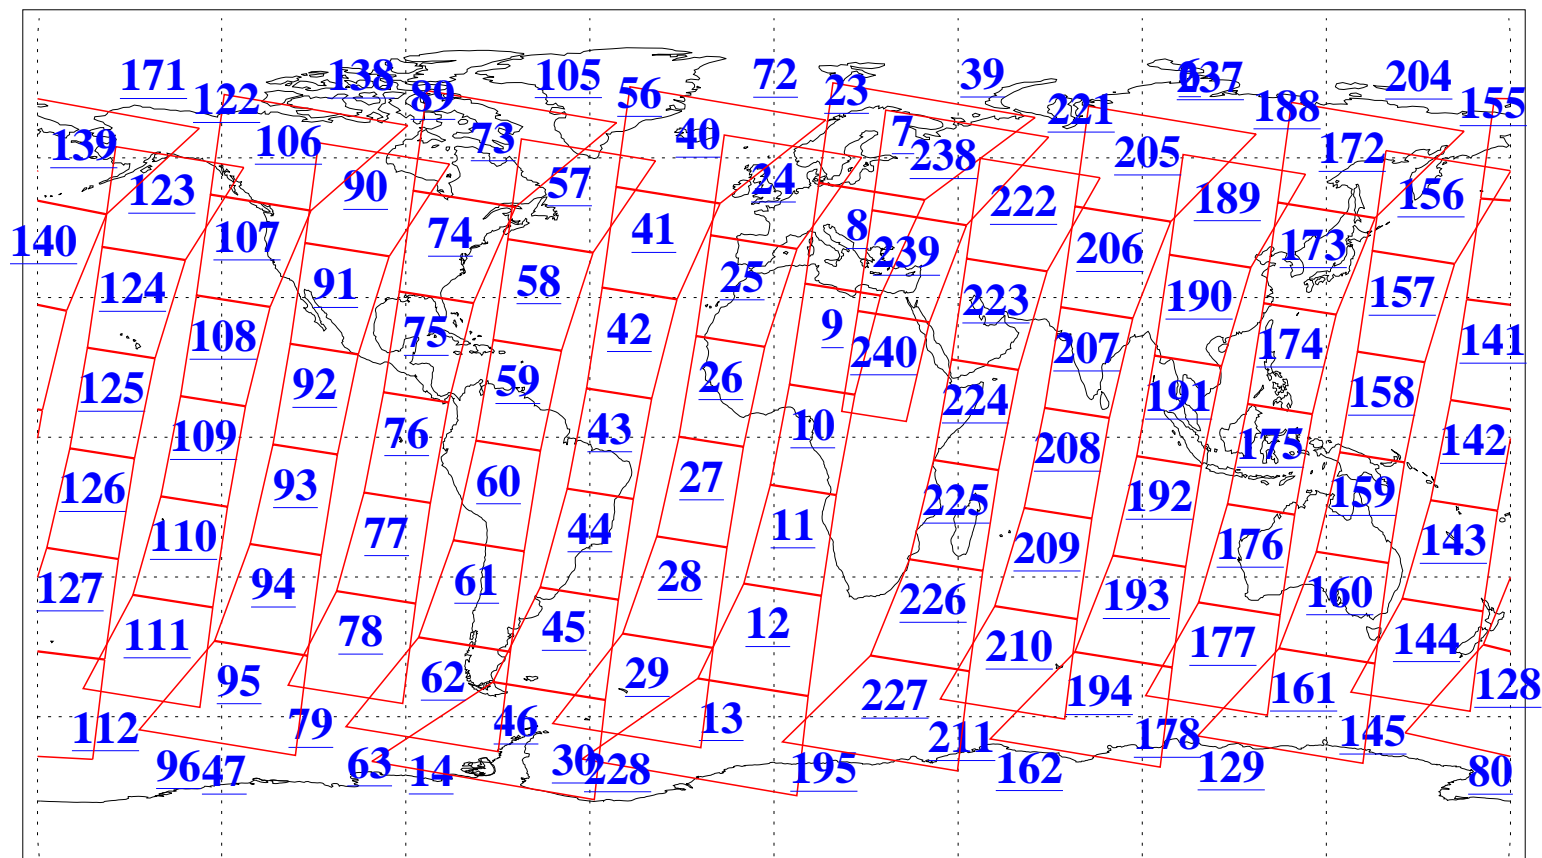

L1B Availability
AMSU Granules: 240
HSB Granules: 0
AIRS Granules: 240

3 Apr 2009
DoY 93
Aqua Day 2526
Granules: 1 to 120

Granules: 121 to 240

Legend: AMSU Available, HSB Available, AIRS Available

L1B Availability
AMSU Granules: 240
HSB Granules: 0
AIRS Granules: 240

3 Apr 2009
DoY 93
Aqua Day 2526

Ascending Granules

Descending Granules

Legend: AMSU Available, HSB Available, AIRS Available

L1B Availability
AMSU Granules: 240
HSB Granules: 0
AIRS Granules: 240

3 Apr 2009
DoY 93
Aqua Day 2526

Northern Hemisphere Granules

Southern Hemisphere Granules

Legend: AMSU Available, HSB Available, AIRS Available