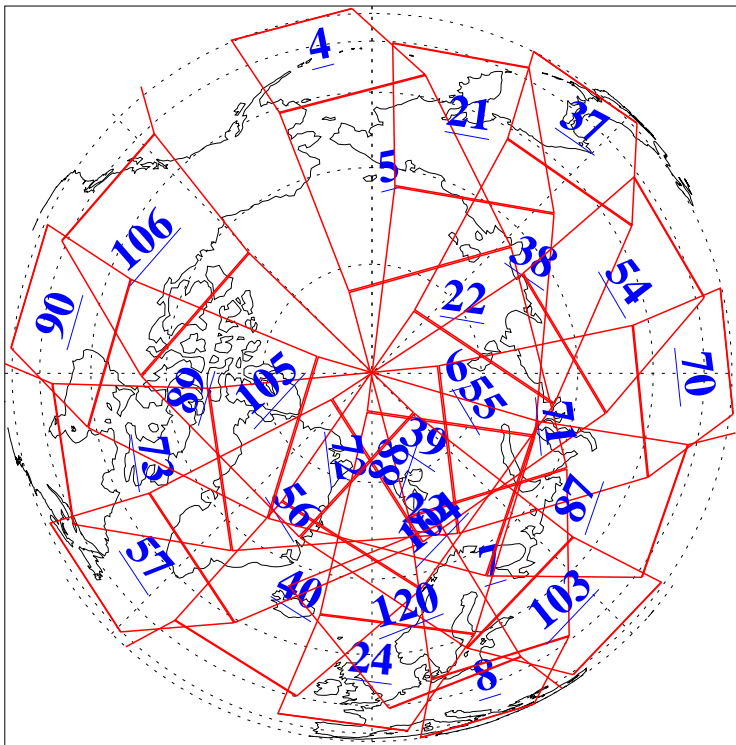

L1B Availability
AMSU Granules: 240
HSB Granules: 0
AIRS Granules: 240

3 Apr 2009
DoY 93
Aqua Day 2526
Granules: 1 to 120

Granules: 121 to 240

Legend: AMSU Available, HSB Available, AIRS Available

L1B Availability
AMSU Granules: 240
HSB Granules: 0
AIRS Granules: 240

3 Apr 2009
DoY 93
Aqua Day 2526

Ascending Granules

Descending Granules

Legend: AMSU Available, HSB Available, AIRS Available

L1B Availability
AMSU Granules: 240
HSB Granules: 0
AIRS Granules: 240

3 Apr 2009
DoY 93
Aqua Day 2526

Northern Hemisphere Granules

Southern Hemisphere Granules

Legend: AMSU Available, HSB Available, AIRS Available