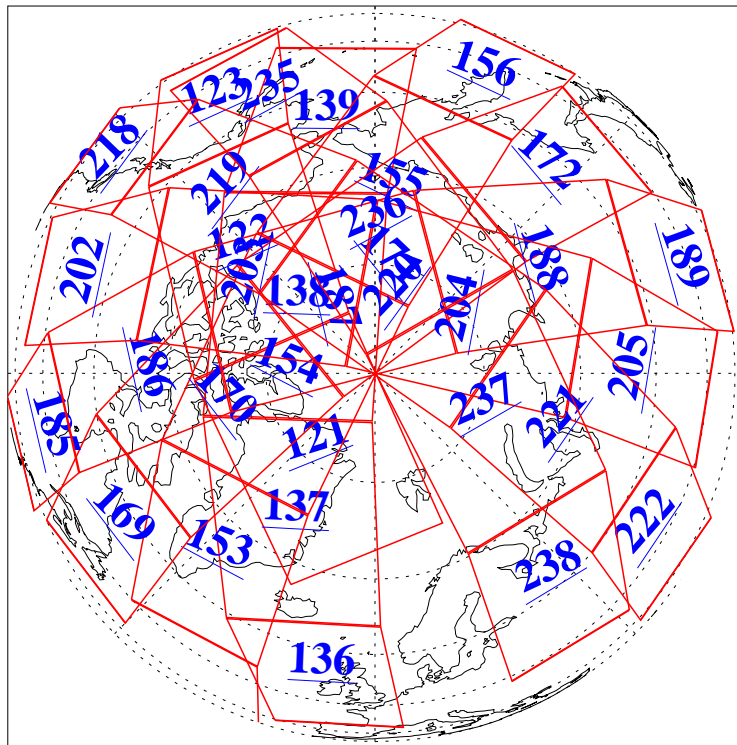

L1B Availability
AMSU Granules: 240
HSB Granules: 0
AIRS Granules: 240

3 Apr 2009
DoY 93
Aqua Day 2526
Granules: 1 to 120

Granules: 121 to 240

Legend: AMSU Available, HSB Available, AIRS Available

L1B Availability
AMSU Granules: 240
HSB Granules: 0
AIRS Granules: 240

3 Apr 2009
DoY 93
Aqua Day 2526

Ascending Granules

Descending Granules

Legend: AMSU Available, HSB Available, AIRS Available

L1B Availability
AMSU Granules: 240
HSB Granules: 0
AIRS Granules: 240

3 Apr 2009
DoY 93
Aqua Day 2526

Northern Hemisphere Granules

Southern Hemisphere Granules

Legend: AMSU Available, HSB Available, AIRS Available