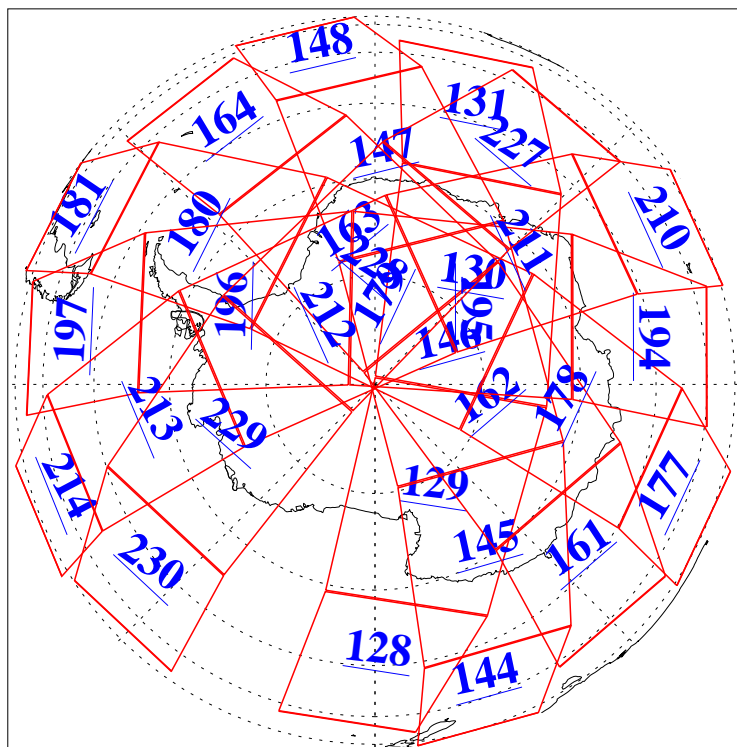

L1B Availability
AMSU Granules: 240
HSB Granules: 0
AIRS Granules: 240

3 Apr 2009
DoY 93
Aqua Day 2526
Granules: 1 to 120

Granules: 121 to 240

Legend: AMSU Available, HSB Available, AIRS Available

L1B Availability
AMSU Granules: 240
HSB Granules: 0
AIRS Granules: 240

3 Apr 2009
DoY 93
Aqua Day 2526

Ascending Granules

Descending Granules

Legend: AMSU Available, HSB Available, AIRS Available

L1B Availability
AMSU Granules: 240
HSB Granules: 0
AIRS Granules: 240

3 Apr 2009
DoY 93
Aqua Day 2526

Northern Hemisphere Granules

Southern Hemisphere Granules

Legend: AMSU Available, HSB Available, AIRS Available