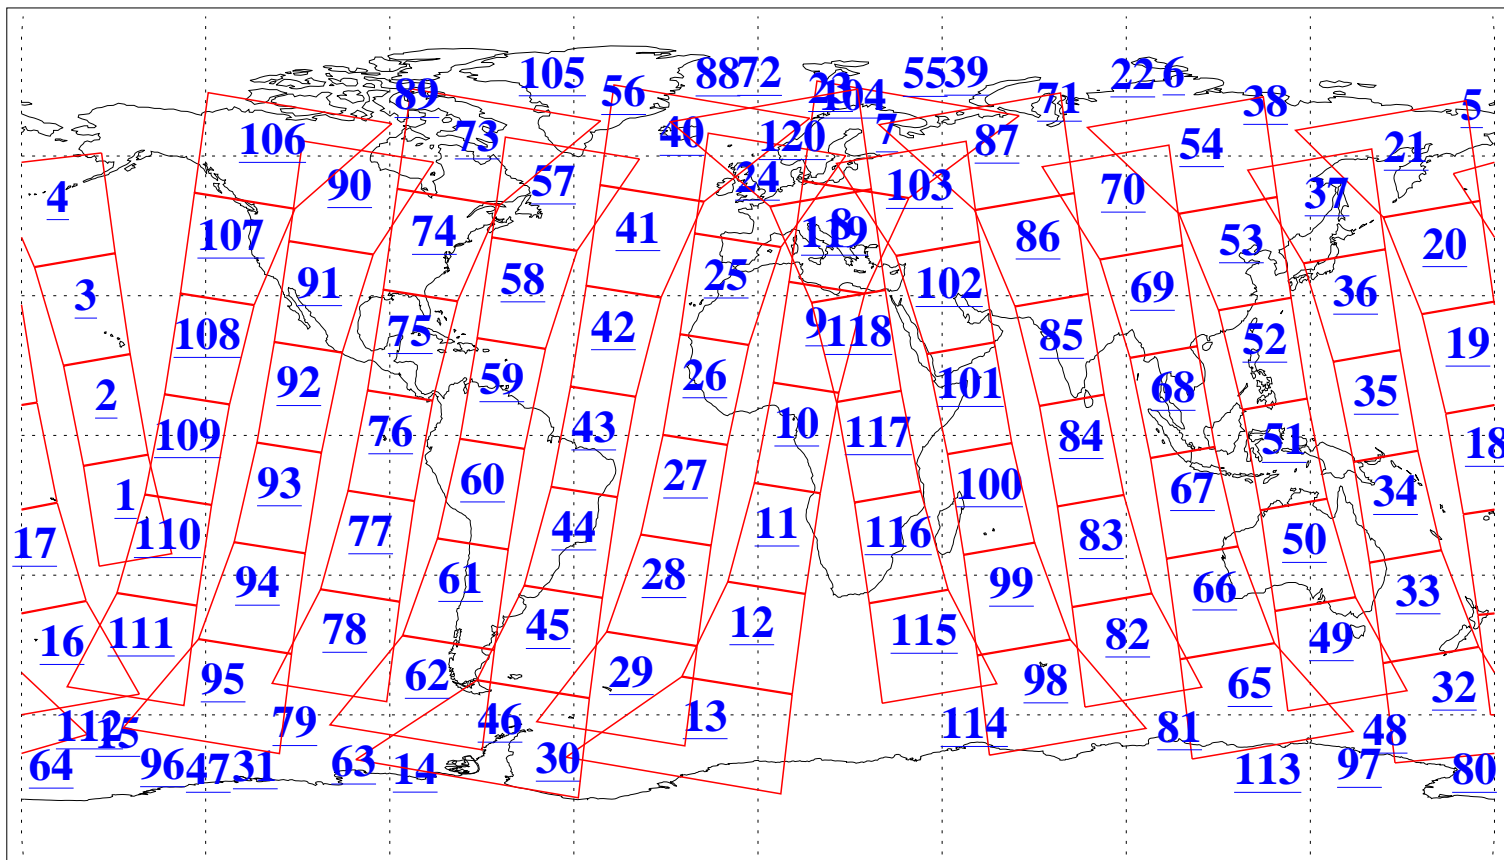

L1B Availability
AMSU Granules: 240
HSB Granules: 0
AIRS Granules: 240

3 Apr 2009
DoY 93
Aqua Day 2526
Granules: 1 to 120

Granules: 121 to 240

Legend: AMSU Available, HSB Available, AIRS Available

L1B Availability
AMSU Granules: 240
HSB Granules: 0
AIRS Granules: 240

3 Apr 2009
DoY 93
Aqua Day 2526

Ascending Granules

Descending Granules

Legend: AMSU Available, HSB Available, AIRS Available

L1B Availability
AMSU Granules: 240
HSB Granules: 0
AIRS Granules: 240

3 Apr 2009
DoY 93
Aqua Day 2526

Northern Hemisphere Granules

Southern Hemisphere Granules

Legend: AMSU Available, HSB Available, AIRS Available