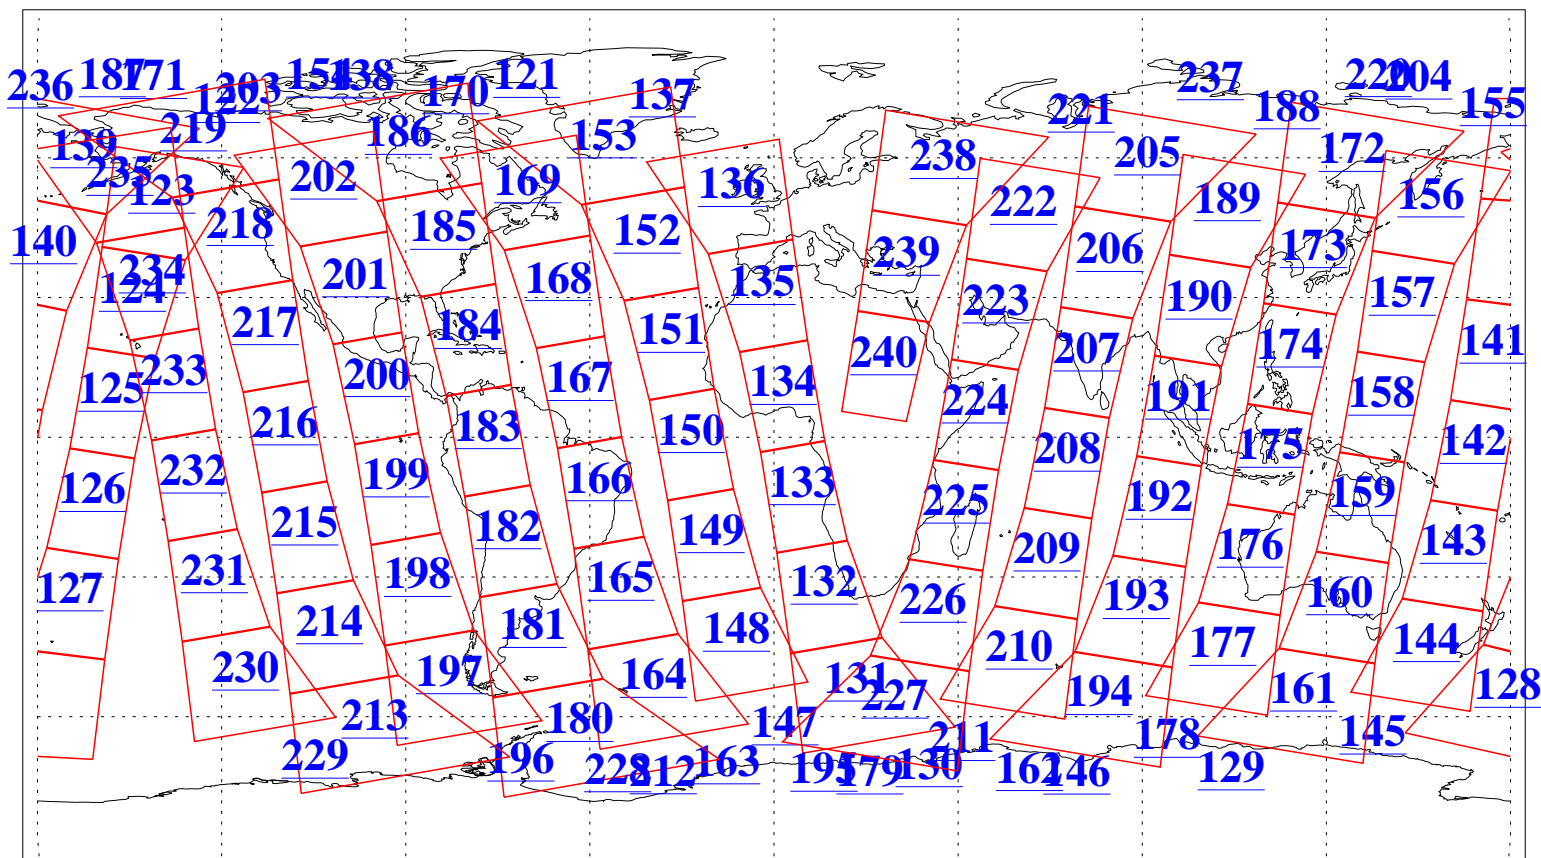

L1B Availability
AMSU Granules: 240
HSB Granules: 0
AIRS Granules: 240

3 Apr 2009
DoY 93
Aqua Day 2526
Granules: 1 to 120

Granules: 121 to 240

Legend: AMSU Available, HSB Available, AIRS Available

L1B Availability
AMSU Granules: 240
HSB Granules: 0
AIRS Granules: 240

3 Apr 2009
DoY 93
Aqua Day 2526

Ascending Granules

Descending Granules

Legend: AMSU Available, HSB Available, AIRS Available

L1B Availability
AMSU Granules: 240
HSB Granules: 0
AIRS Granules: 240

3 Apr 2009
DoY 93
Aqua Day 2526

Northern Hemisphere Granules

Southern Hemisphere Granules

Legend: AMSU Available, HSB Available, AIRS Available