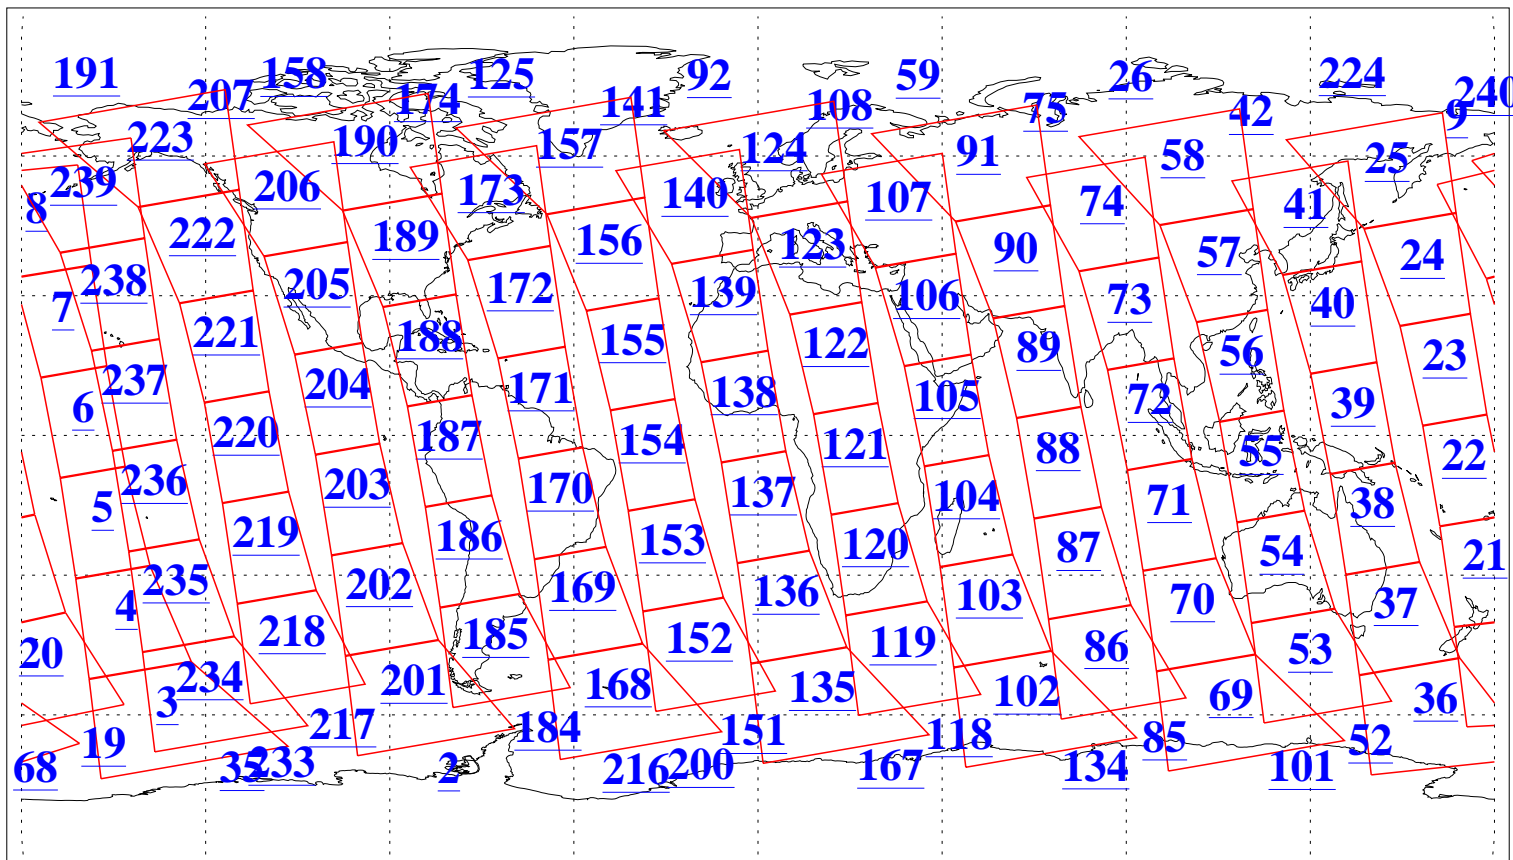

L1B Availability  
AMSU Granules: 240  
HSB Granules: 0  
AIRS Granules: 240

30 Mar 2009  
DoY 89  
Aqua Day 2522  
Granules: 1 to 120

Granules: 121 to 240

Legend: AMSU Available, HSB Available, AIRS Available

L1B Availability  
AMSU Granules: 240  
HSB Granules: 0  
AIRS Granules: 240

30 Mar 2009  
DoY 89  
Aqua Day 2522

Ascending Granules

Descending Granules

Legend: AMSU Available, HSB Available, AIRS Available

L1B Availability  
 AMSU Granules: 240  
 HSB Granules: 0  
 AIRS Granules: 240

30 Mar 2009  
 DoY 89  
 Aqua Day 2522

Northern Hemisphere Granules

Southern Hemisphere Granules

Legend: AMSU Available, HSB Available, AIRS Available