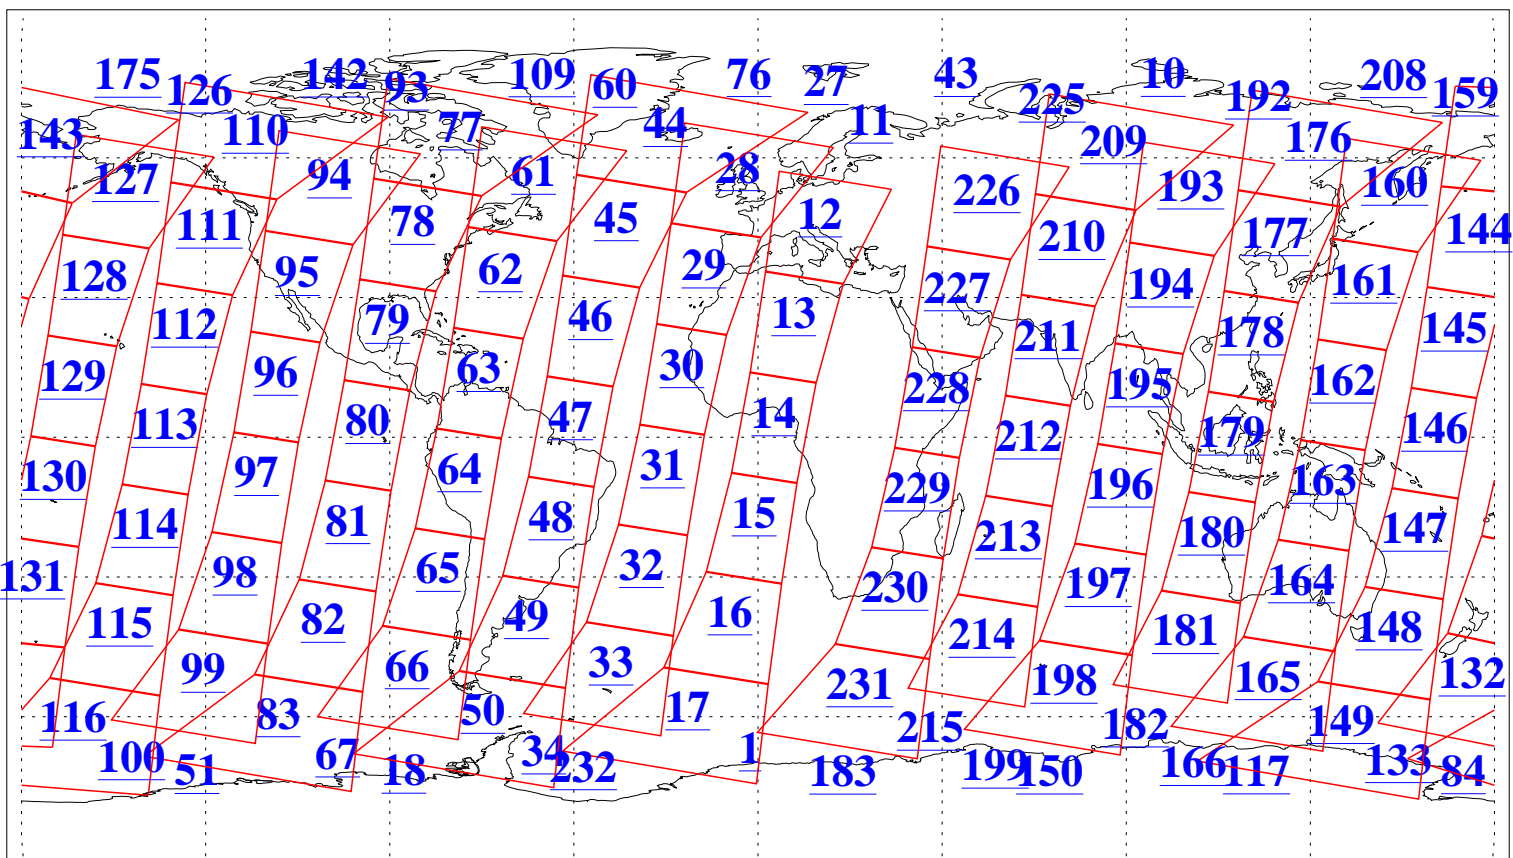

L1B Availability  
AMSU Granules: 240  
HSB Granules: 0  
AIRS Granules: 240

30 Mar 2009  
DoY 89  
Aqua Day 2522  
Granules: 1 to 120

Granules: 121 to 240

Legend: AMSU Available, HSB Available, AIRS Available

L1B Availability  
AMSU Granules: 240  
HSB Granules: 0  
AIRS Granules: 240

30 Mar 2009  
DoY 89  
Aqua Day 2522

Ascending Granules

Descending Granules

Legend: AMSU Available, HSB Available, AIRS Available

L1B Availability  
 AMSU Granules: 240  
 HSB Granules: 0  
 AIRS Granules: 240

30 Mar 2009  
 DoY 89  
 Aqua Day 2522

Northern Hemisphere Granules

Southern Hemisphere Granules

Legend: AMSU Available, HSB Available, AIRS Available