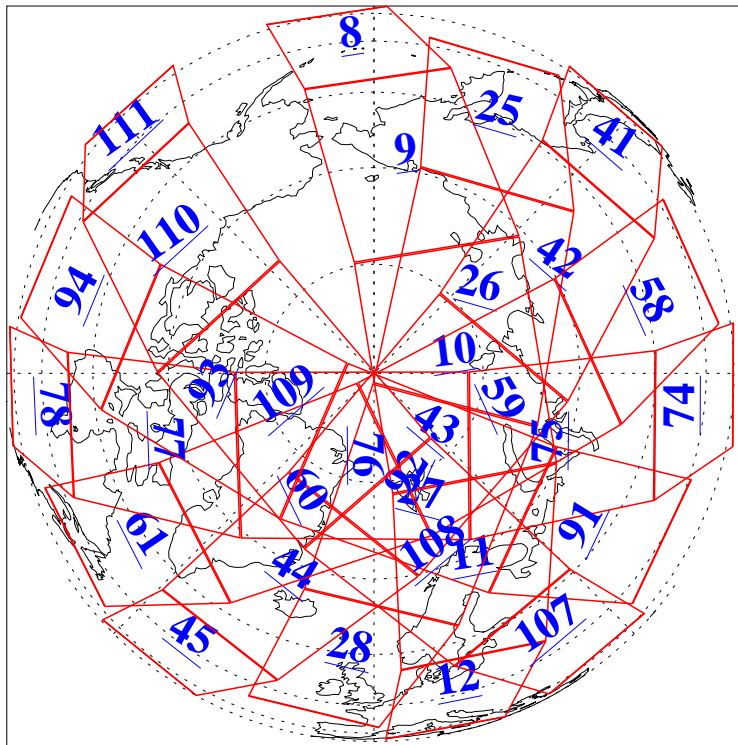

L1B Availability  
AMSU Granules: 240  
HSB Granules: 0  
AIRS Granules: 240

30 Mar 2009  
DoY 89  
Aqua Day 2522  
Granules: 1 to 120

Granules: 121 to 240

Legend: AMSU Available, HSB Available, AIRS Available

L1B Availability  
AMSU Granules: 240  
HSB Granules: 0  
AIRS Granules: 240

30 Mar 2009  
DoY 89  
Aqua Day 2522

Ascending Granules

Descending Granules

Legend: AMSU Available, HSB Available, AIRS Available

L1B Availability  
 AMSU Granules: 240  
 HSB Granules: 0  
 AIRS Granules: 240

30 Mar 2009  
 DoY 89  
 Aqua Day 2522

Northern Hemisphere Granules

Southern Hemisphere Granules

Legend: AMSU Available, HSB Available, AIRS Available