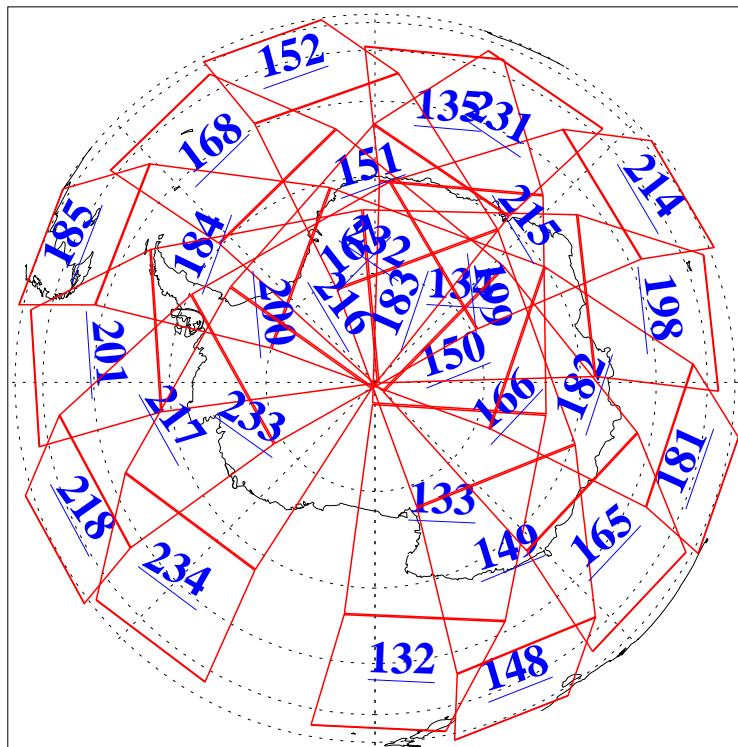

L1B Availability  
AMSU Granules: 240  
HSB Granules: 0  
AIRS Granules: 240

30 Mar 2009  
DoY 89  
Aqua Day 2522  
Granules: 1 to 120

Granules: 121 to 240

Legend: AMSU Available, HSB Available, AIRS Available

L1B Availability  
AMSU Granules: 240  
HSB Granules: 0  
AIRS Granules: 240

30 Mar 2009  
DoY 89  
Aqua Day 2522

Ascending Granules

Descending Granules

Legend: AMSU Available, HSB Available, AIRS Available

L1B Availability  
 AMSU Granules: 240  
 HSB Granules: 0  
 AIRS Granules: 240

30 Mar 2009  
 DoY 89  
 Aqua Day 2522

Northern Hemisphere Granules

Southern Hemisphere Granules

Legend: AMSU Available, HSB Available, AIRS Available