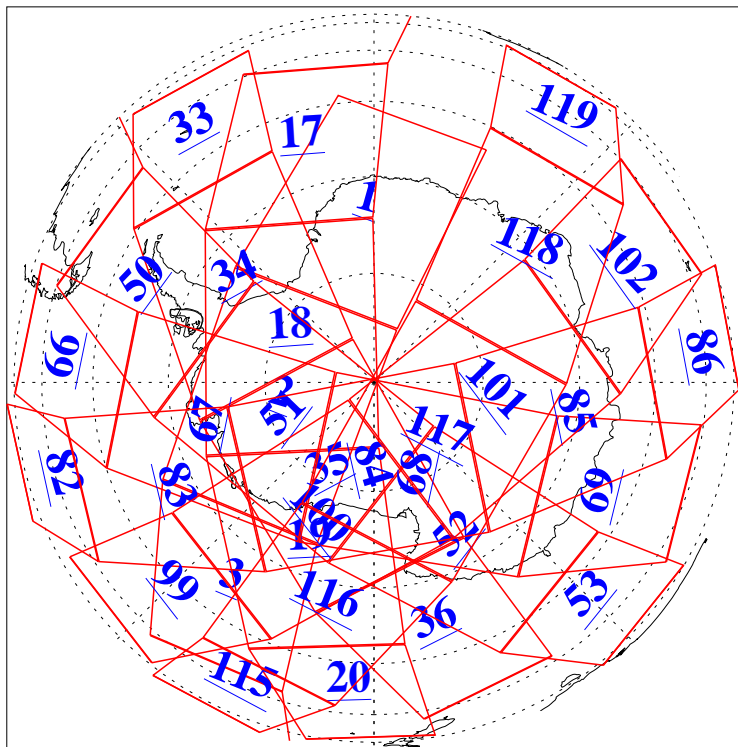

L1B Availability  
AMSU Granules: 240  
HSB Granules: 0  
AIRS Granules: 240

30 Mar 2009  
DoY 89  
Aqua Day 2522  
Granules: 1 to 120

Granules: 121 to 240

Legend: AMSU Available, HSB Available, AIRS Available

L1B Availability  
AMSU Granules: 240  
HSB Granules: 0  
AIRS Granules: 240

30 Mar 2009  
DoY 89  
Aqua Day 2522

Ascending Granules

Descending Granules

Legend: AMSU Available, HSB Available, AIRS Available

L1B Availability  
 AMSU Granules: 240  
 HSB Granules: 0  
 AIRS Granules: 240

30 Mar 2009  
 DoY 89  
 Aqua Day 2522

Northern Hemisphere Granules

Southern Hemisphere Granules

Legend: AMSU Available, HSB Available, AIRS Available