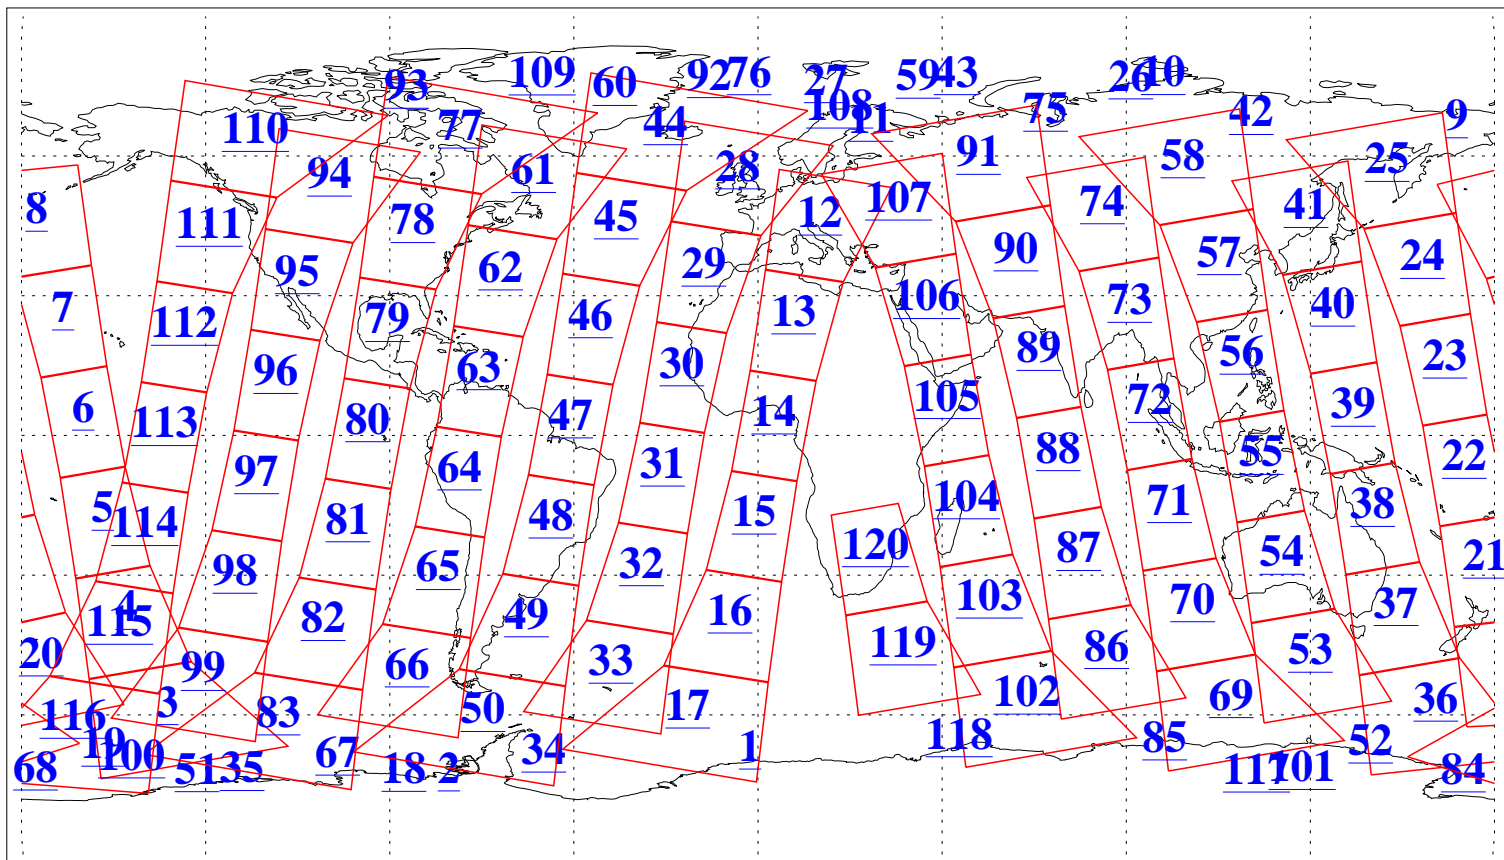

L1B Availability  
AMSU Granules: 240  
HSB Granules: 0  
AIRS Granules: 240

30 Mar 2009  
DoY 89  
Aqua Day 2522  
Granules: 1 to 120

Granules: 121 to 240

Legend: AMSU Available, HSB Available, AIRS Available

L1B Availability  
AMSU Granules: 240  
HSB Granules: 0  
AIRS Granules: 240

30 Mar 2009  
DoY 89  
Aqua Day 2522

Ascending Granules

Descending Granules

Legend: AMSU Available, HSB Available, AIRS Available

L1B Availability  
 AMSU Granules: 240  
 HSB Granules: 0  
 AIRS Granules: 240

30 Mar 2009  
 DoY 89  
 Aqua Day 2522

Northern Hemisphere Granules

Southern Hemisphere Granules

Legend: AMSU Available, HSB Available, AIRS Available