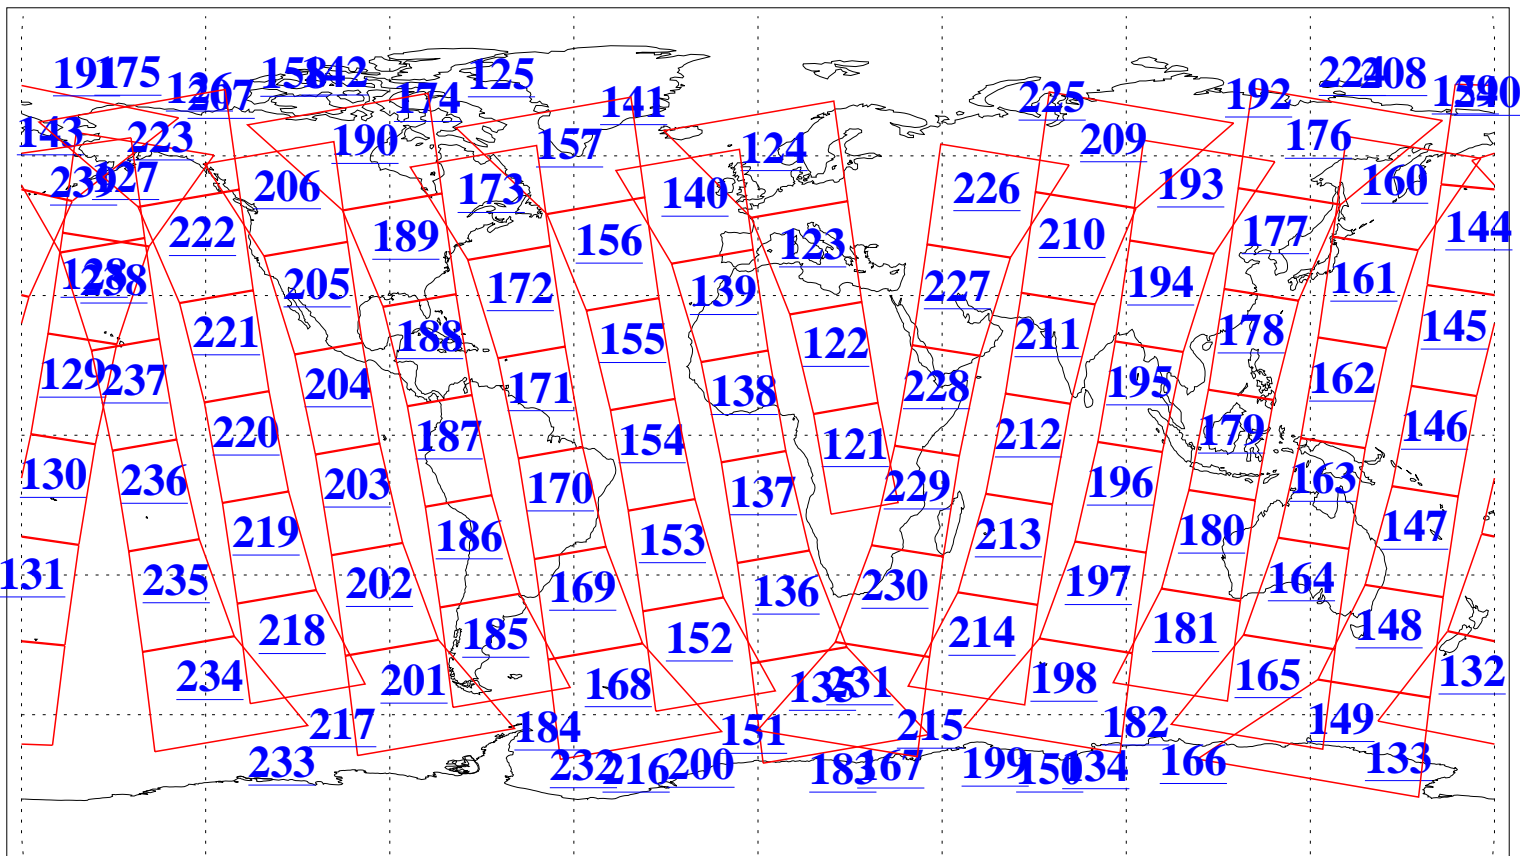

L1B Availability  
AMSU Granules: 240  
HSB Granules: 0  
AIRS Granules: 240

30 Mar 2009  
DoY 89  
Aqua Day 2522  
Granules: 1 to 120

Granules: 121 to 240

Legend: AMSU Available, HSB Available, AIRS Available

L1B Availability  
AMSU Granules: 240  
HSB Granules: 0  
AIRS Granules: 240

30 Mar 2009  
DoY 89  
Aqua Day 2522

Ascending Granules

Descending Granules

Legend: AMSU Available, HSB Available, AIRS Available

L1B Availability  
 AMSU Granules: 240  
 HSB Granules: 0  
 AIRS Granules: 240

30 Mar 2009  
 DoY 89  
 Aqua Day 2522

Northern Hemisphere Granules

Southern Hemisphere Granules

Legend: AMSU Available, HSB Available, AIRS Available