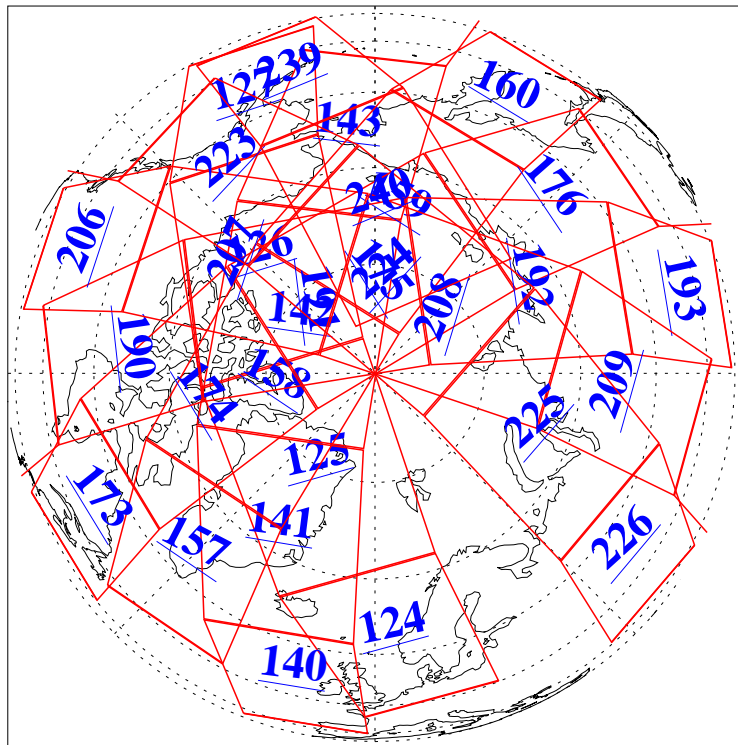

L1B Availability  
AMSU Granules: 240  
HSB Granules: 0  
AIRS Granules: 240

30 Mar 2009  
DoY 89  
Aqua Day 2522

Ascending Granules

Descending Granules

Legend: AMSU Available, HSB Available, AIRS Available

L1B Availability  
 AMSU Granules: 240  
 HSB Granules: 0  
 AIRS Granules: 240

30 Mar 2009  
 DoY 89  
 Aqua Day 2522

Northern Hemisphere Granules

Southern Hemisphere Granules

Legend: AMSU Available, HSB Available, AIRS Available