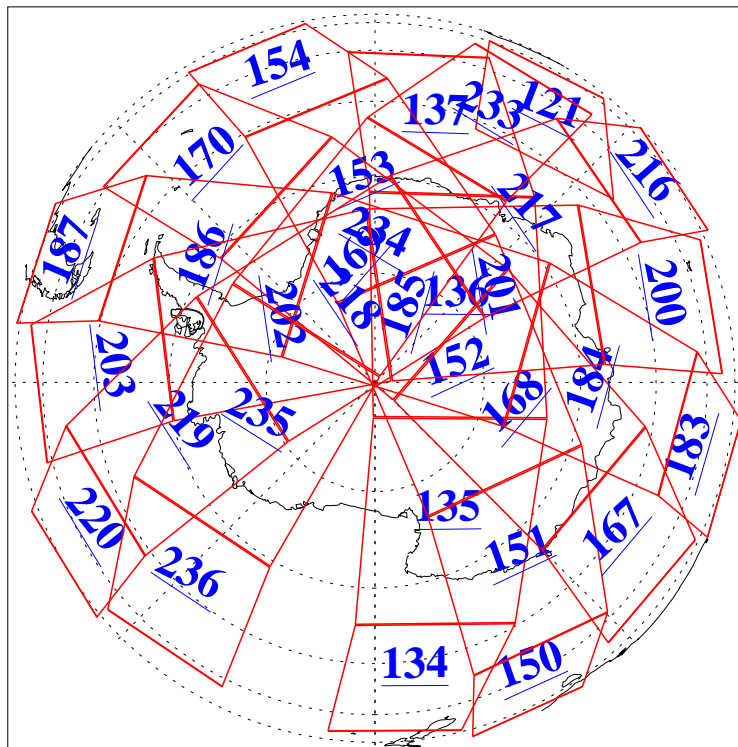

L1B Availability
AMSU Granules: 240
HSB Granules: 0
AIRS Granules: 240

28 Mar 2009
DoY 87
Aqua Day 2520
Granules: 1 to 120

Granules: 121 to 240

Legend: AMSU Available, HSB Available, AIRS Available

L1B Availability
AMSU Granules: 240
HSB Granules: 0
AIRS Granules: 240

28 Mar 2009
DoY 87
Aqua Day 2520

Ascending Granules

Descending Granules

Legend: AMSU Available, HSB Available, AIRS Available

L1B Availability
AMSU Granules: 240
HSB Granules: 0
AIRS Granules: 240

28 Mar 2009
DoY 87
Aqua Day 2520

Northern Hemisphere Granules

Southern Hemisphere Granules

Legend: AMSU Available, HSB Available, AIRS Available