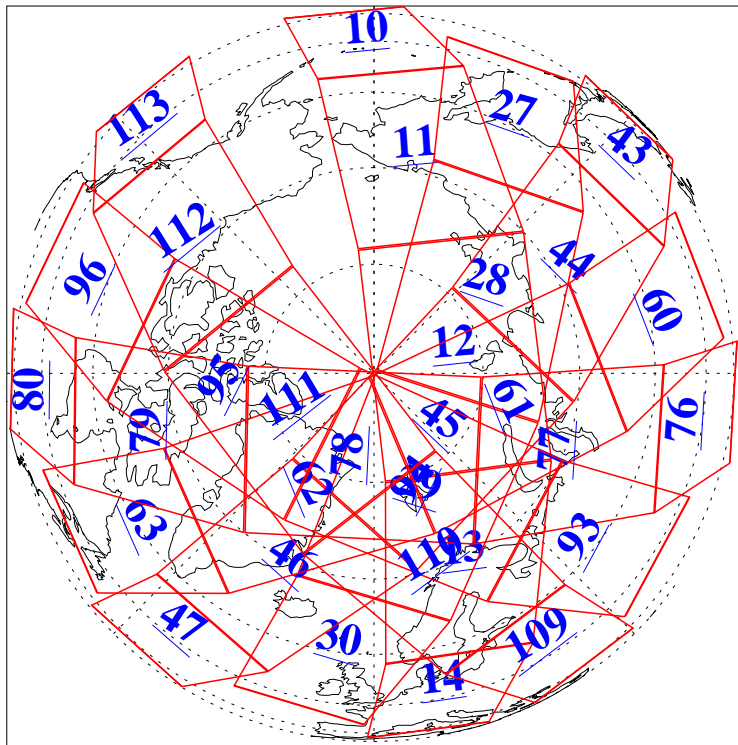

L1B Availability
AMSU Granules: 240
HSB Granules: 0
AIRS Granules: 240

28 Mar 2009
DoY 87
Aqua Day 2520
Granules: 1 to 120

Granules: 121 to 240

Legend: AMSU Available, HSB Available, AIRS Available

L1B Availability
AMSU Granules: 240
HSB Granules: 0
AIRS Granules: 240

28 Mar 2009
DoY 87
Aqua Day 2520

Ascending Granules

Descending Granules

Legend: AMSU Available, HSB Available, AIRS Available

L1B Availability
AMSU Granules: 240
HSB Granules: 0
AIRS Granules: 240

28 Mar 2009
DoY 87
Aqua Day 2520

Northern Hemisphere Granules

Southern Hemisphere Granules

Legend: AMSU Available, HSB Available, AIRS Available