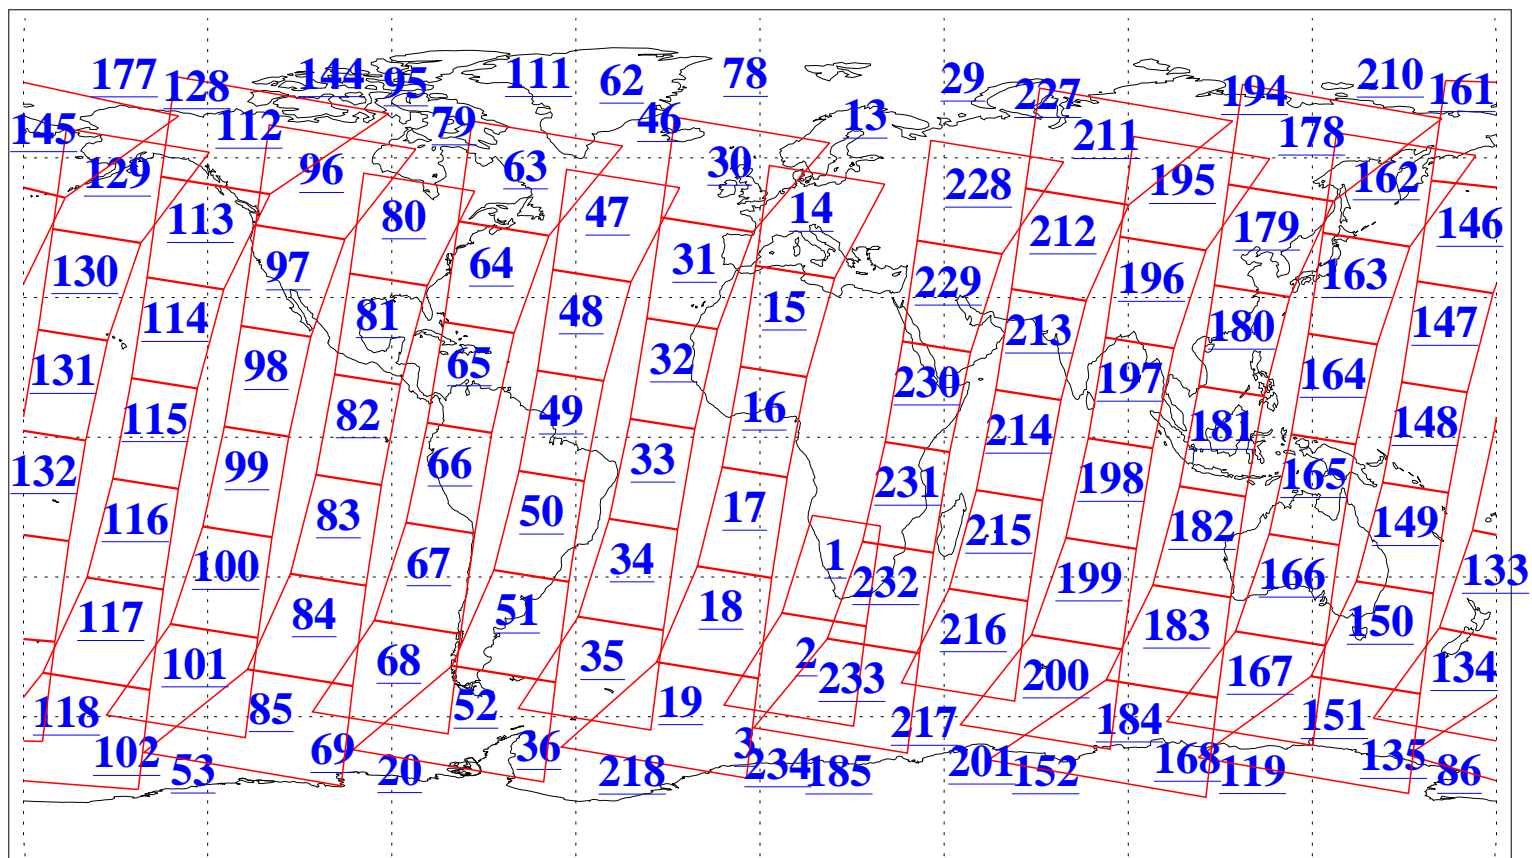

L1B Availability
AMSU Granules: 240
HSB Granules: 0
AIRS Granules: 240

28 Mar 2009
DoY 87
Aqua Day 2520
Granules: 1 to 120

Granules: 121 to 240

Legend: AMSU Available, HSB Available, AIRS Available

L1B Availability
AMSU Granules: 240
HSB Granules: 0
AIRS Granules: 240

28 Mar 2009
DoY 87
Aqua Day 2520

Ascending Granules

Descending Granules

Legend: AMSU Available, HSB Available, AIRS Available

L1B Availability
AMSU Granules: 240
HSB Granules: 0
AIRS Granules: 240

28 Mar 2009
DoY 87
Aqua Day 2520

Northern Hemisphere Granules

Southern Hemisphere Granules

Legend: AMSU Available, HSB Available, AIRS Available