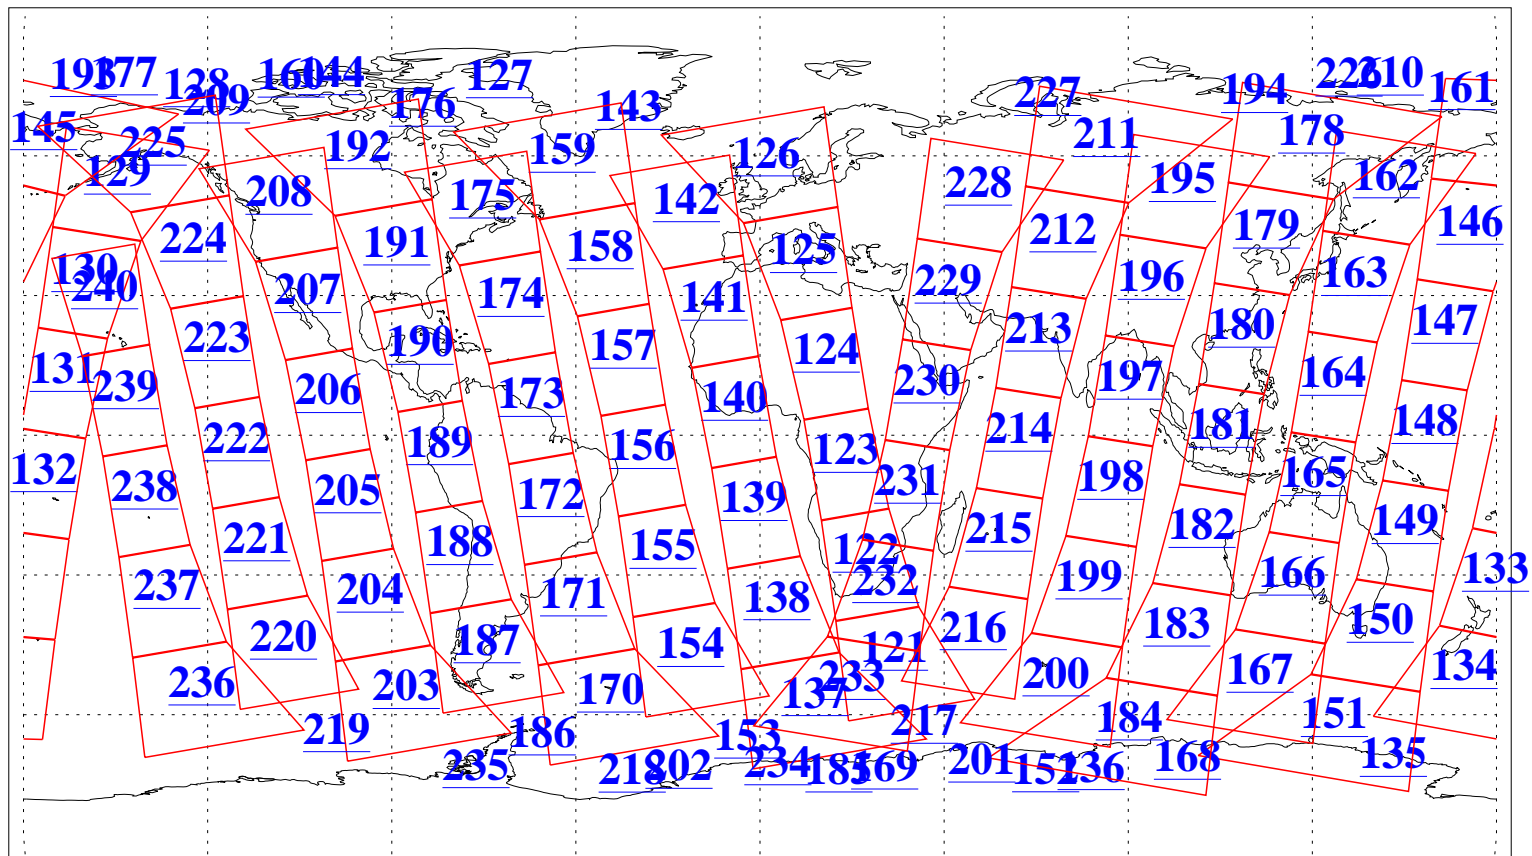

L1B Availability
AMSU Granules: 240
HSB Granules: 0
AIRS Granules: 240

28 Mar 2009
DoY 87
Aqua Day 2520
Granules: 1 to 120

Granules: 121 to 240

Legend: AMSU Available, HSB Available, AIRS Available

L1B Availability
AMSU Granules: 240
HSB Granules: 0
AIRS Granules: 240

28 Mar 2009
DoY 87
Aqua Day 2520

Ascending Granules

Descending Granules

Legend: AMSU Available, HSB Available, AIRS Available

L1B Availability
AMSU Granules: 240
HSB Granules: 0
AIRS Granules: 240

28 Mar 2009
DoY 87
Aqua Day 2520