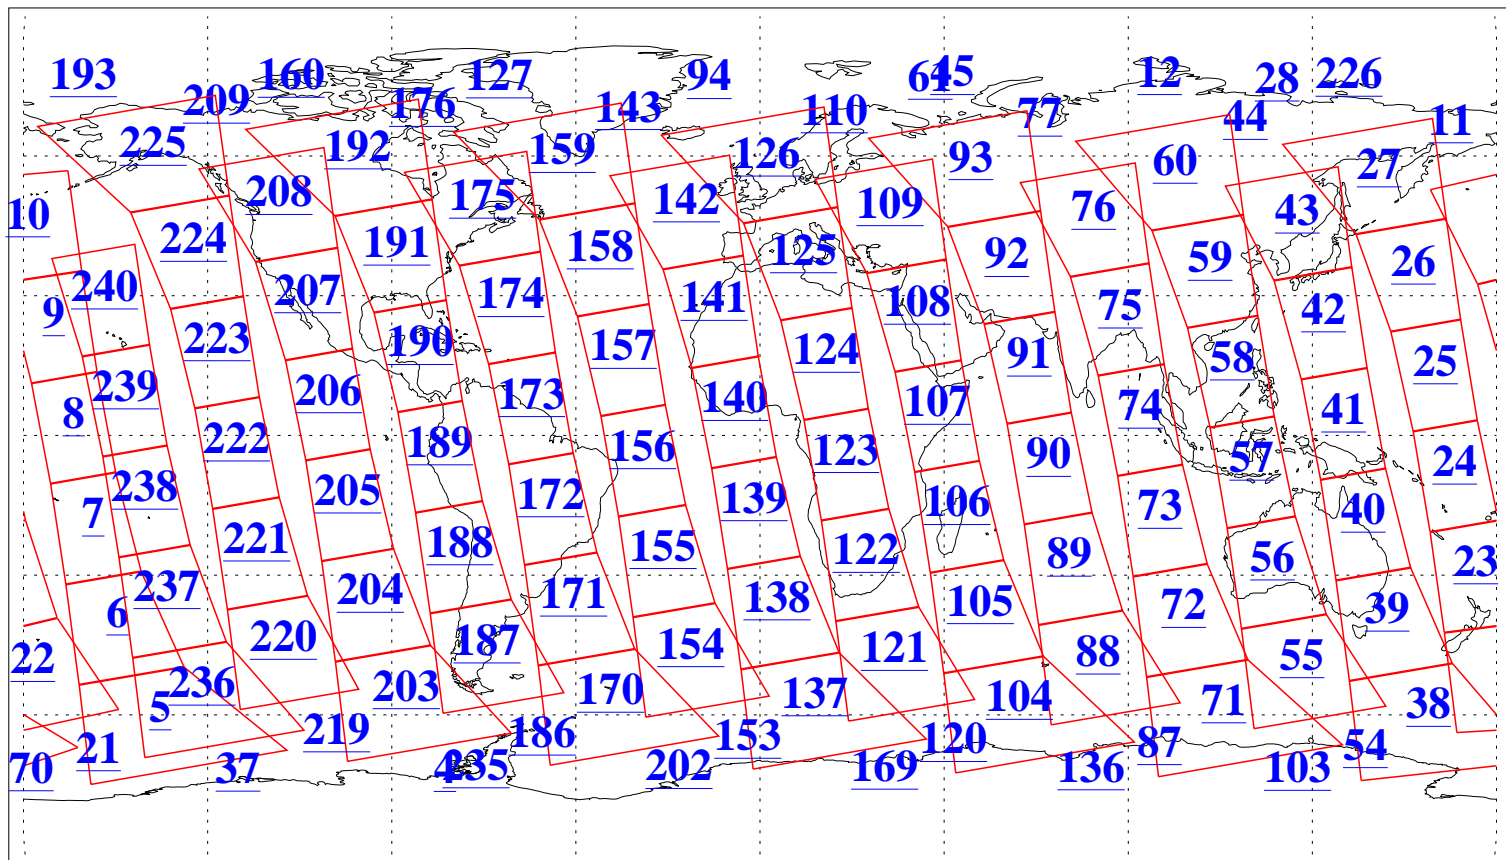

L1B Availability
AMSU Granules: 240
HSB Granules: 0
AIRS Granules: 240

28 Mar 2009
DoY 87
Aqua Day 2520
Granules: 1 to 120

Granules: 121 to 240

Legend: AMSU Available, HSB Available, AIRS Available

L1B Availability
AMSU Granules: 240
HSB Granules: 0
AIRS Granules: 240

28 Mar 2009
DoY 87
Aqua Day 2520

Ascending Granules

Descending Granules

Legend: AMSU Available, HSB Available, AIRS Available

L1B Availability
AMSU Granules: 240
HSB Granules: 0
AIRS Granules: 240

28 Mar 2009
DoY 87
Aqua Day 2520

Northern Hemisphere Granules

Southern Hemisphere Granules

Legend: AMSU Available, HSB Available, AIRS Available