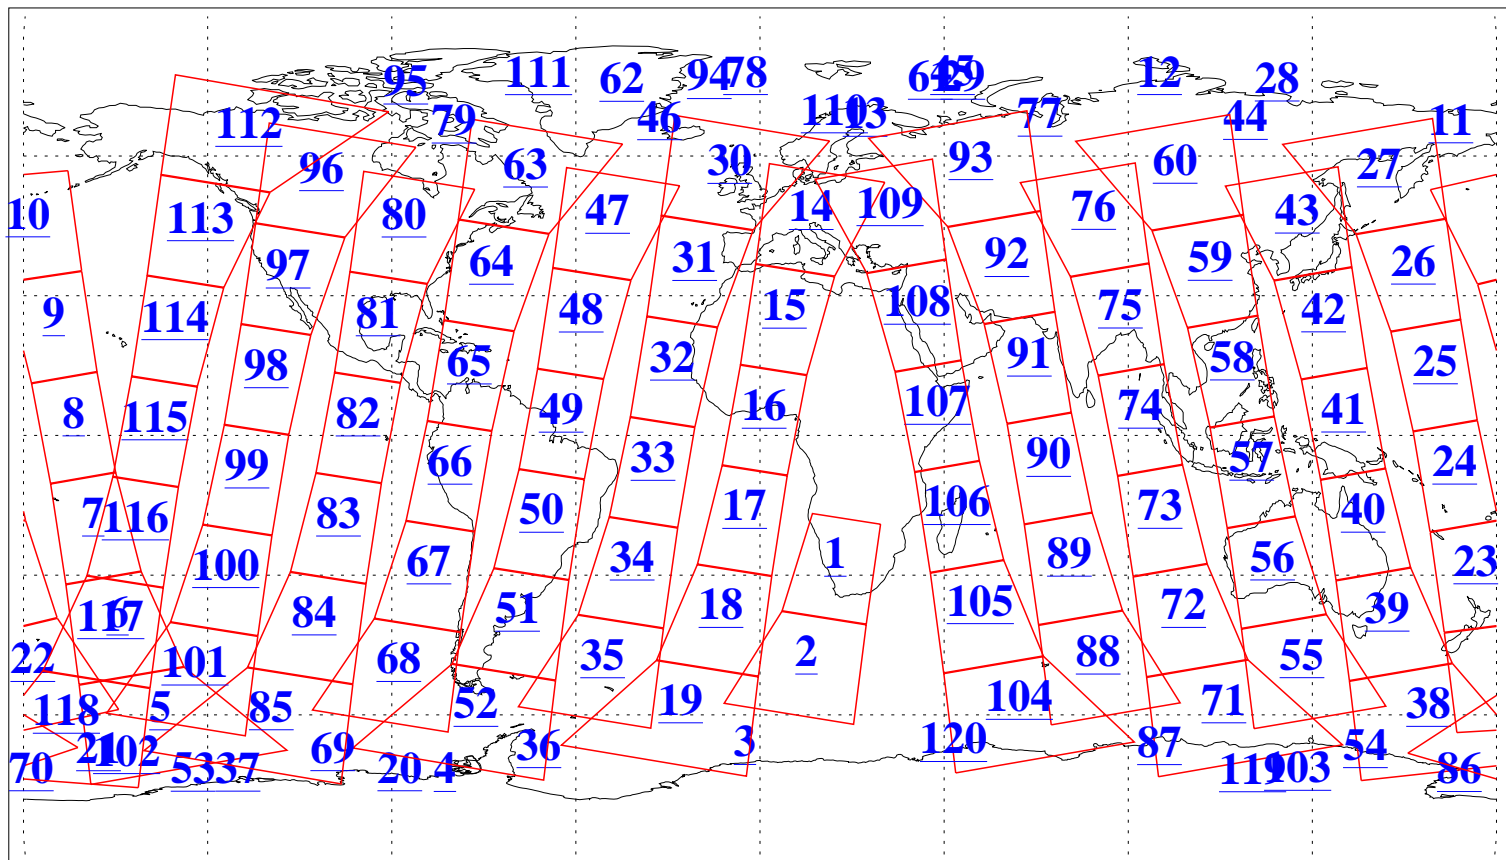

L1B Availability
AMSU Granules: 240
HSB Granules: 0
AIRS Granules: 240

28 Mar 2009
DoY 87
Aqua Day 2520
Granules: 1 to 120

Granules: 121 to 240

Legend: AMSU Available, HSB Available, AIRS Available

L1B Availability
AMSU Granules: 240
HSB Granules: 0
AIRS Granules: 240

28 Mar 2009
DoY 87
Aqua Day 2520

Ascending Granules

Descending Granules

Legend: AMSU Available, HSB Available, AIRS Available

L1B Availability
AMSU Granules: 240
HSB Granules: 0
AIRS Granules: 240

28 Mar 2009
DoY 87
Aqua Day 2520

Northern Hemisphere Granules

Southern Hemisphere Granules

Legend: AMSU Available, HSB Available, AIRS Available