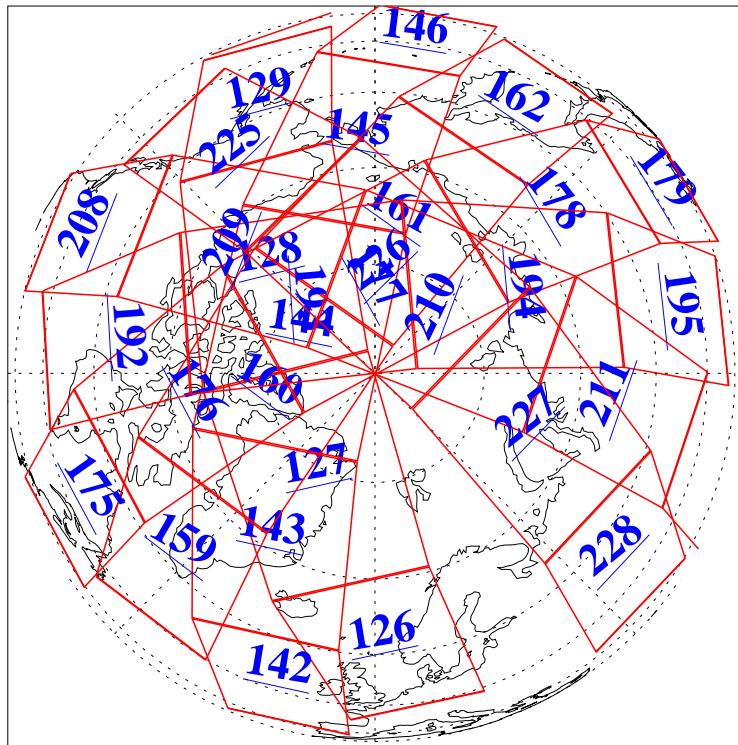

L1B Availability
AMSU Granules: 240
HSB Granules: 0
AIRS Granules: 240

28 Mar 2009
DoY 87
Aqua Day 2520
Granules: 1 to 120

Granules: 121 to 240

Legend: AMSU Available, HSB Available, AIRS Available

L1B Availability
AMSU Granules: 240
HSB Granules: 0
AIRS Granules: 240

28 Mar 2009
DoY 87
Aqua Day 2520

Ascending Granules

Descending Granules

Legend: AMSU Available, HSB Available, AIRS Available

L1B Availability
AMSU Granules: 240
HSB Granules: 0
AIRS Granules: 240

28 Mar 2009
DoY 87
Aqua Day 2520

Northern Hemisphere Granules

Southern Hemisphere Granules

Legend: AMSU Available, HSB Available, AIRS Available