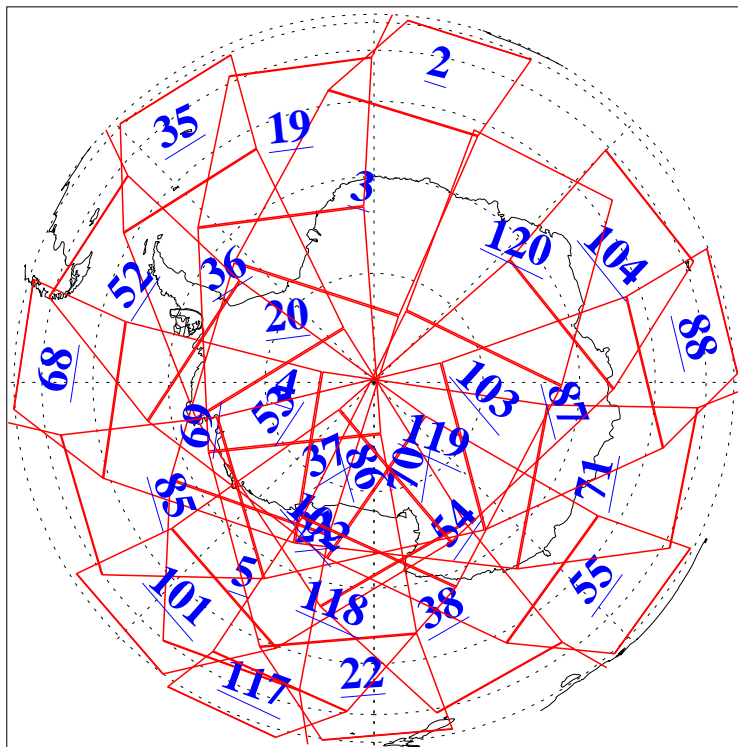

L1B Availability
AMSU Granules: 240
HSB Granules: 0
AIRS Granules: 240

28 Mar 2009
DoY 87
Aqua Day 2520
Granules: 1 to 120

Granules: 121 to 240

Legend: AMSU Available, HSB Available, AIRS Available

L1B Availability
AMSU Granules: 240
HSB Granules: 0
AIRS Granules: 240

28 Mar 2009
DoY 87
Aqua Day 2520

Ascending Granules

Descending Granules

Legend: AMSU Available, HSB Available, AIRS Available

L1B Availability
AMSU Granules: 240
HSB Granules: 0
AIRS Granules: 240

28 Mar 2009
DoY 87
Aqua Day 2520

Northern Hemisphere Granules

Southern Hemisphere Granules

Legend: AMSU Available, HSB Available, AIRS Available