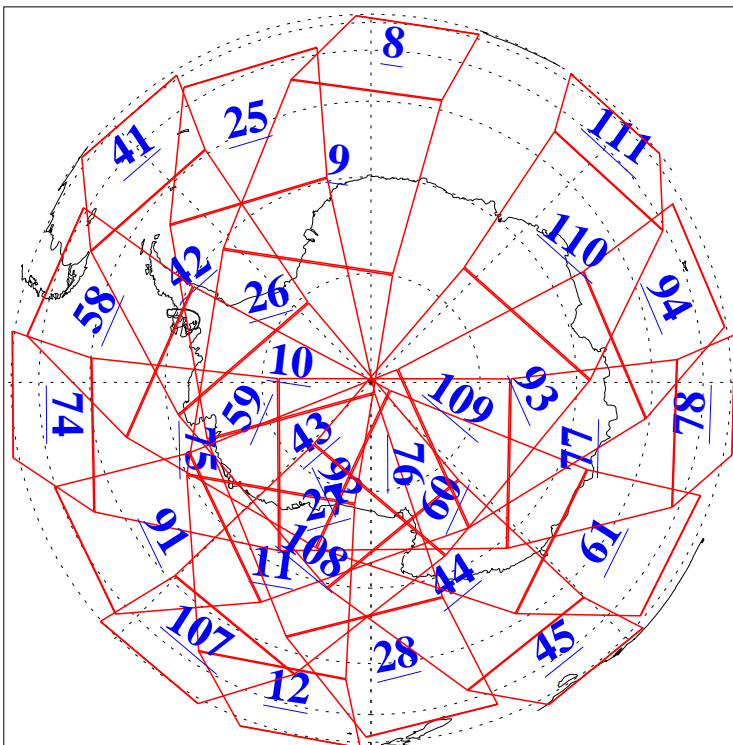

L1B Availability
AMSU Granules: 240
HSB Granules: 0
AIRS Granules: 240

22 Mar 2009
DoY 81
Aqua Day 2514
Granules: 1 to 120

Granules: 121 to 240

Legend: AMSU Available, HSB Available, AIRS Available

L1B Availability
AMSU Granules: 240
HSB Granules: 0
AIRS Granules: 240

22 Mar 2009
DoY 81
Aqua Day 2514

Ascending Granules

Descending Granules

Legend: AMSU Available, HSB Available, AIRS Available

L1B Availability
 AMSU Granules: 240
 HSB Granules: 0
 AIRS Granules: 240

22 Mar 2009
 DoY 81
 Aqua Day 2514

Northern Hemisphere Granules

Southern Hemisphere Granules

Legend: AMSU Available, HSB Available, AIRS Available