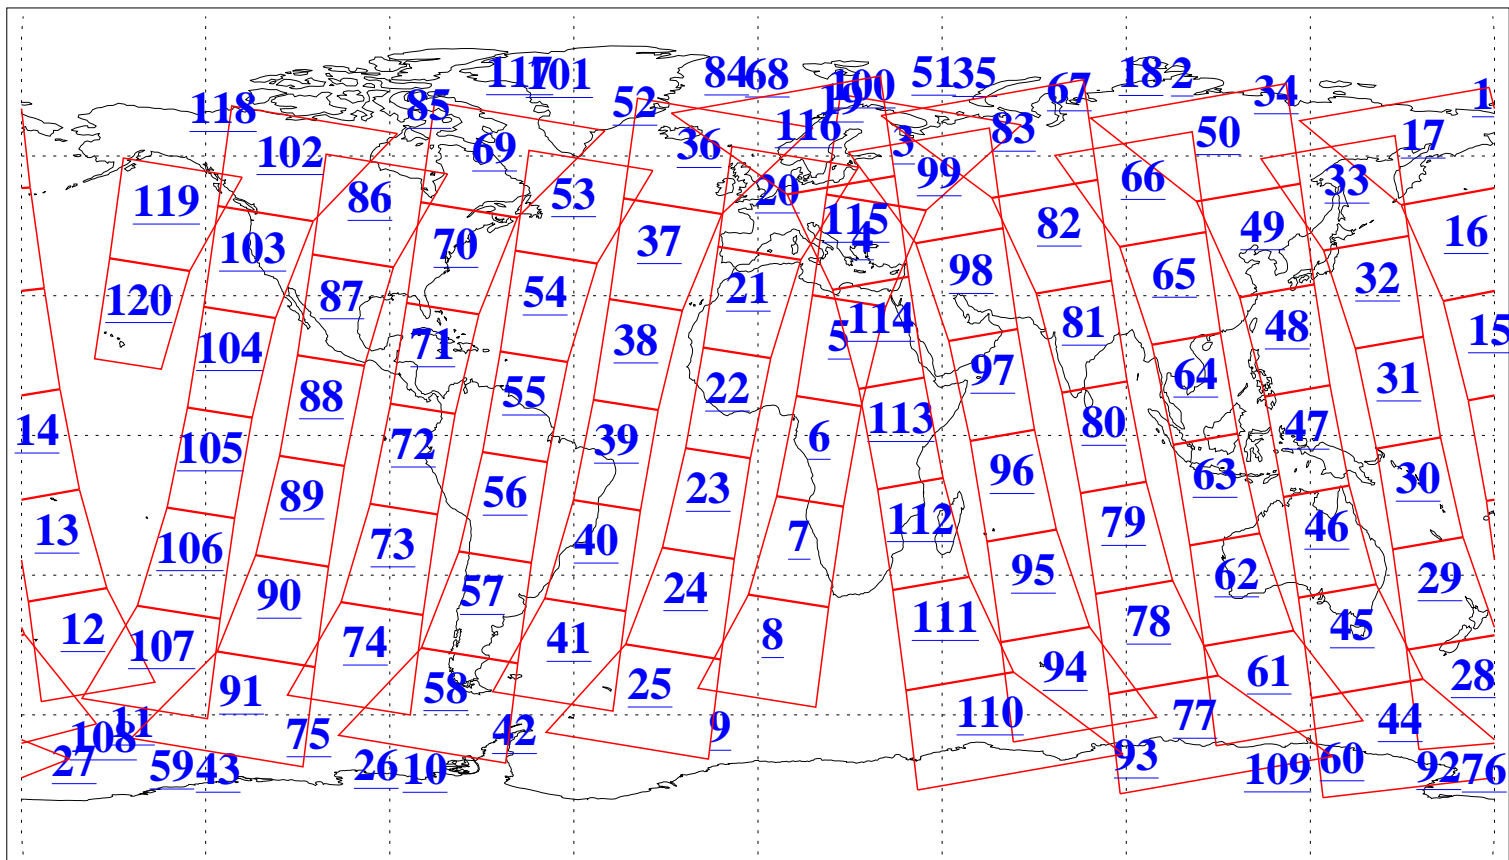

L1B Availability
AMSU Granules: 240
HSB Granules: 0
AIRS Granules: 240

22 Mar 2009
DoY 81
Aqua Day 2514
Granules: 1 to 120

Granules: 121 to 240

Legend: AMSU Available, HSB Available, AIRS Available

L1B Availability
AMSU Granules: 240
HSB Granules: 0
AIRS Granules: 240

22 Mar 2009
DoY 81
Aqua Day 2514

Ascending Granules

Descending Granules

Legend: AMSU Available, HSB Available, AIRS Available

L1B Availability
 AMSU Granules: 240
 HSB Granules: 0
 AIRS Granules: 240

22 Mar 2009
 DoY 81
 Aqua Day 2514

Northern Hemisphere Granules

Southern Hemisphere Granules

Legend: AMSU Available, HSB Available, AIRS Available