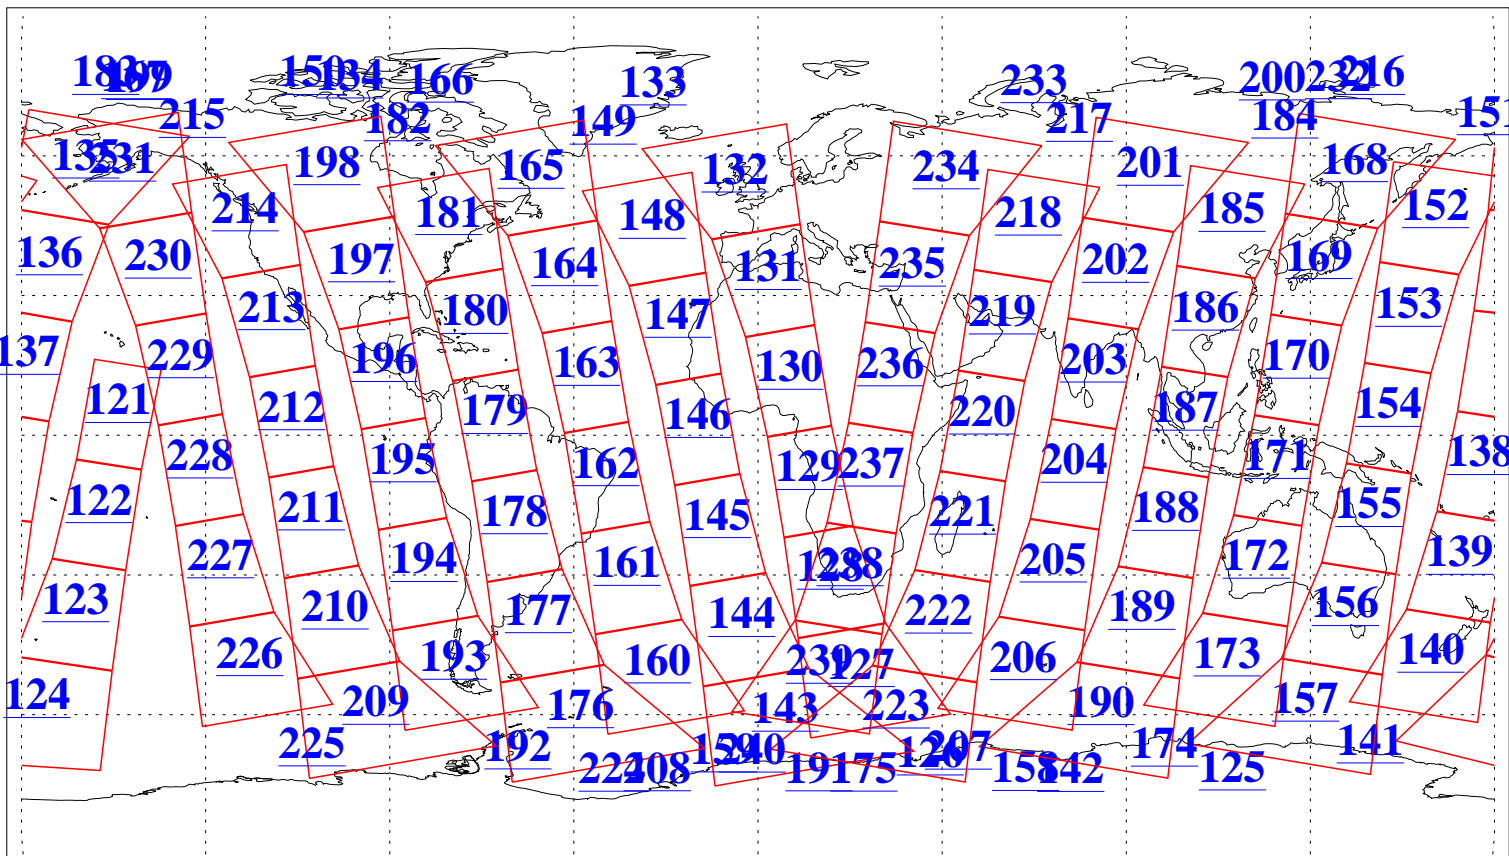

L1B Availability
AMSU Granules: 240
HSB Granules: 0
AIRS Granules: 240

22 Mar 2009
DoY 81
Aqua Day 2514
Granules: 1 to 120

Granules: 121 to 240

Legend: AMSU Available, HSB Available, AIRS Available

L1B Availability
AMSU Granules: 240
HSB Granules: 0
AIRS Granules: 240

22 Mar 2009
DoY 81
Aqua Day 2514

Ascending Granules

Descending Granules

Legend: AMSU Available, HSB Available, AIRS Available

L1B Availability
 AMSU Granules: 240
 HSB Granules: 0
 AIRS Granules: 240

22 Mar 2009
 DoY 81
 Aqua Day 2514

Northern Hemisphere Granules

Southern Hemisphere Granules

Legend: AMSU Available, HSB Available, AIRS Available