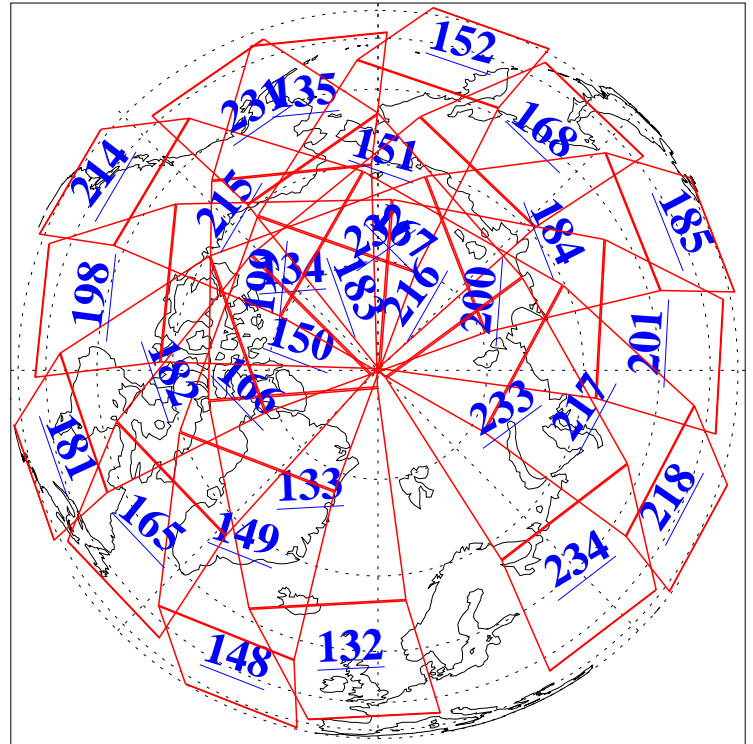

22 Mar 2009
DoY 81
Aqua Day 2514

Ascending Granules

Descending Granules

Legend: AMSU Available, HSB Available, AIRS Available

L1B Availability
 AMSU Granules: 240
 HSB Granules: 0
 AIRS Granules: 240

22 Mar 2009
 DoY 81
 Aqua Day 2514

Northern Hemisphere Granules

Southern Hemisphere Granules

Legend: AMSU Available, HSB Available, AIRS Available