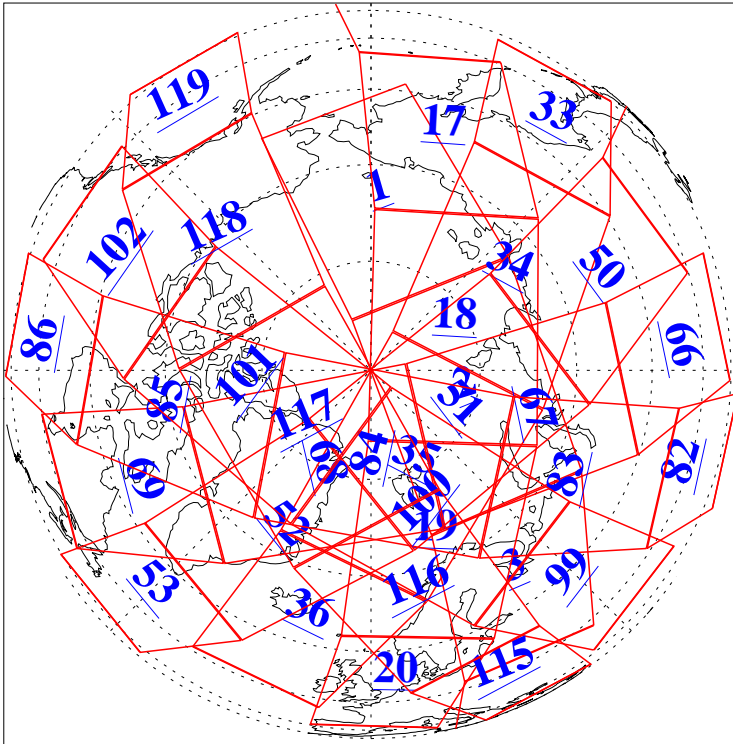

L1B Availability
AMSU Granules: 240
HSB Granules: 0
AIRS Granules: 240

22 Mar 2009
DoY 81
Aqua Day 2514
Granules: 1 to 120

Granules: 121 to 240

Legend: AMSU Available, HSB Available, AIRS Available

L1B Availability
AMSU Granules: 240
HSB Granules: 0
AIRS Granules: 240

22 Mar 2009
DoY 81
Aqua Day 2514

Ascending Granules

Descending Granules

Legend: AMSU Available, HSB Available, AIRS Available

L1B Availability
 AMSU Granules: 240
 HSB Granules: 0
 AIRS Granules: 240

22 Mar 2009
 DoY 81
 Aqua Day 2514

Northern Hemisphere Granules

Southern Hemisphere Granules

Legend: AMSU Available, HSB Available, AIRS Available