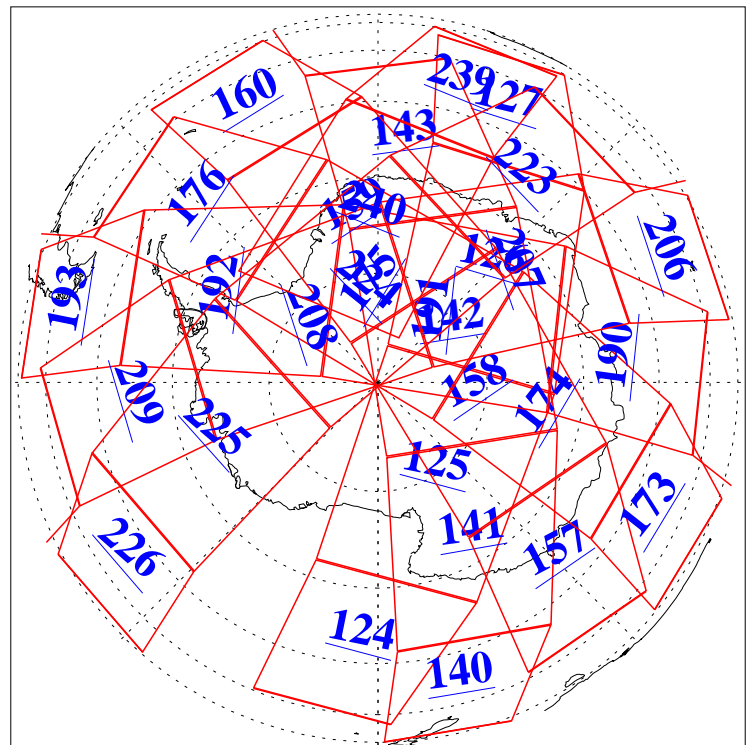

L1B Availability
AMSU Granules: 240
HSB Granules: 0
AIRS Granules: 240

22 Mar 2009
DoY 81
Aqua Day 2514
Granules: 1 to 120

Granules: 121 to 240

Legend: AMSU Available, HSB Available, AIRS Available

L1B Availability
AMSU Granules: 240
HSB Granules: 0
AIRS Granules: 240

22 Mar 2009
DoY 81
Aqua Day 2514

Ascending Granules

Descending Granules

Legend: AMSU Available, HSB Available, AIRS Available

L1B Availability
 AMSU Granules: 240
 HSB Granules: 0
 AIRS Granules: 240

22 Mar 2009
 DoY 81
 Aqua Day 2514

Northern Hemisphere Granules

Southern Hemisphere Granules

Legend: AMSU Available, HSB Available, AIRS Available