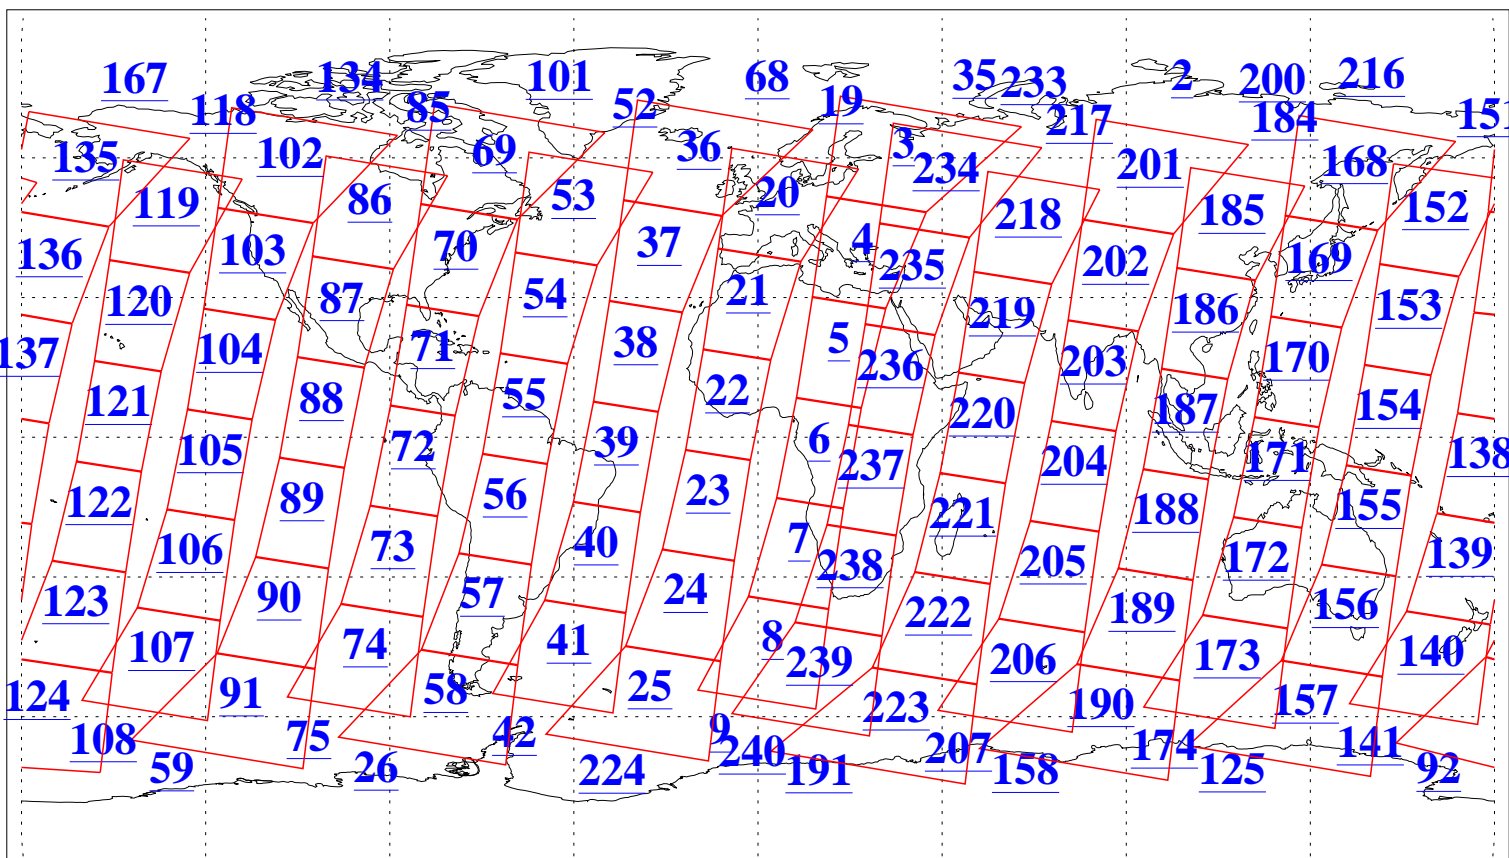

L1B Availability
AMSU Granules: 240
HSB Granules: 0
AIRS Granules: 240

22 Mar 2009
DoY 81
Aqua Day 2514
Granules: 1 to 120

Granules: 121 to 240

Legend: AMSU Available, HSB Available, AIRS Available

L1B Availability
AMSU Granules: 240
HSB Granules: 0
AIRS Granules: 240

22 Mar 2009
DoY 81
Aqua Day 2514

Ascending Granules

Descending Granules

Legend: AMSU Available, HSB Available, AIRS Available

L1B Availability
 AMSU Granules: 240
 HSB Granules: 0
 AIRS Granules: 240

22 Mar 2009
 DoY 81
 Aqua Day 2514

Northern Hemisphere Granules

Southern Hemisphere Granules

Legend: AMSU Available, HSB Available, AIRS Available