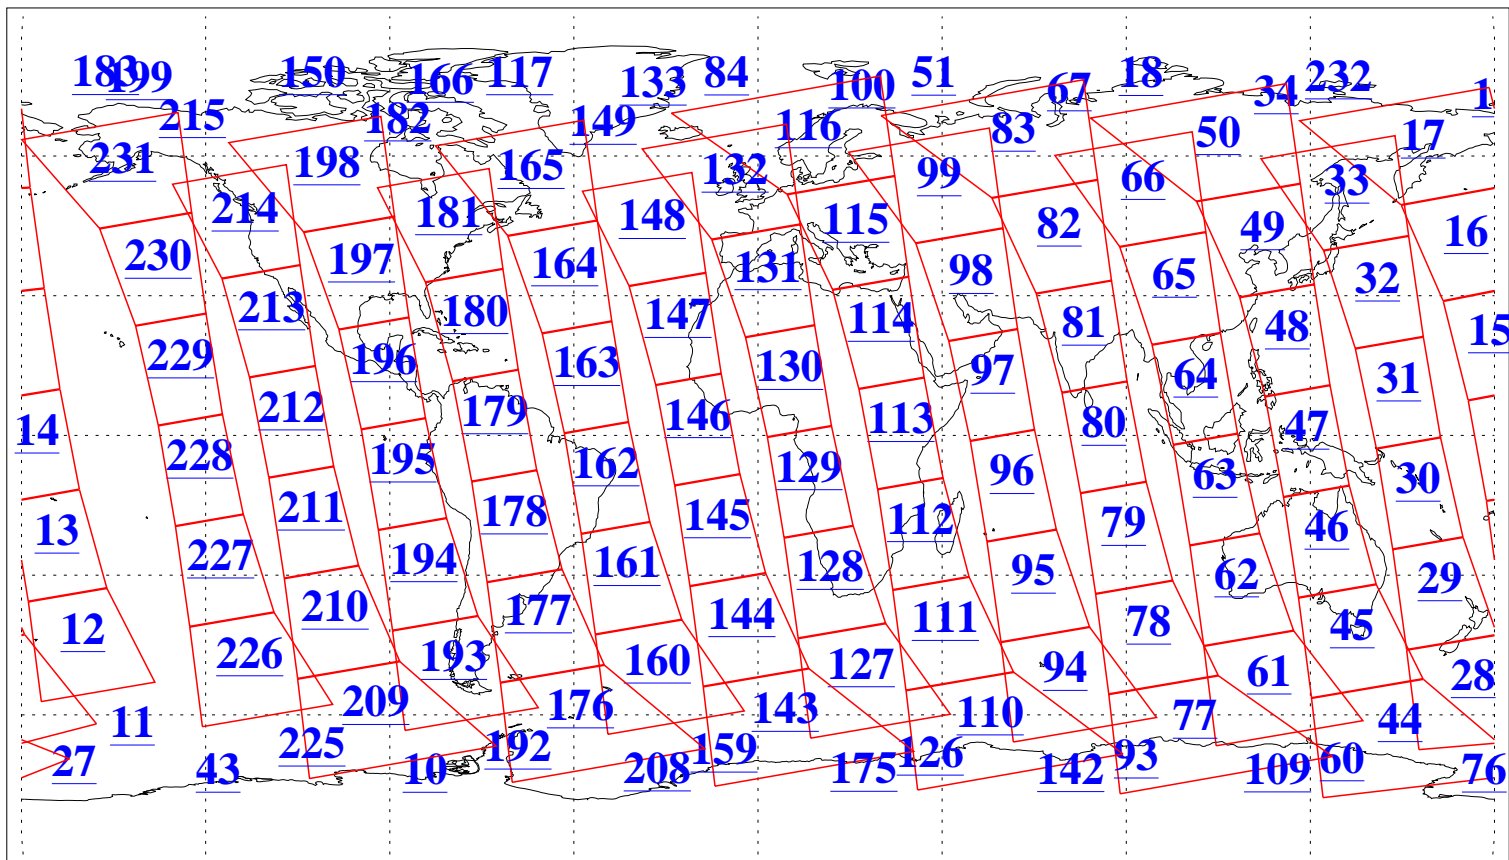

L1B Availability
AMSU Granules: 240
HSB Granules: 0
AIRS Granules: 240

22 Mar 2009
DoY 81
Aqua Day 2514
Granules: 1 to 120

Granules: 121 to 240

Legend: AMSU Available, HSB Available, AIRS Available

L1B Availability
AMSU Granules: 240
HSB Granules: 0
AIRS Granules: 240

22 Mar 2009
DoY 81
Aqua Day 2514

Ascending Granules

Descending Granules

Legend: AMSU Available, HSB Available, AIRS Available

L1B Availability
 AMSU Granules: 240
 HSB Granules: 0
 AIRS Granules: 240

22 Mar 2009
 DoY 81
 Aqua Day 2514

Northern Hemisphere Granules

Southern Hemisphere Granules

Legend: AMSU Available, HSB Available, AIRS Available