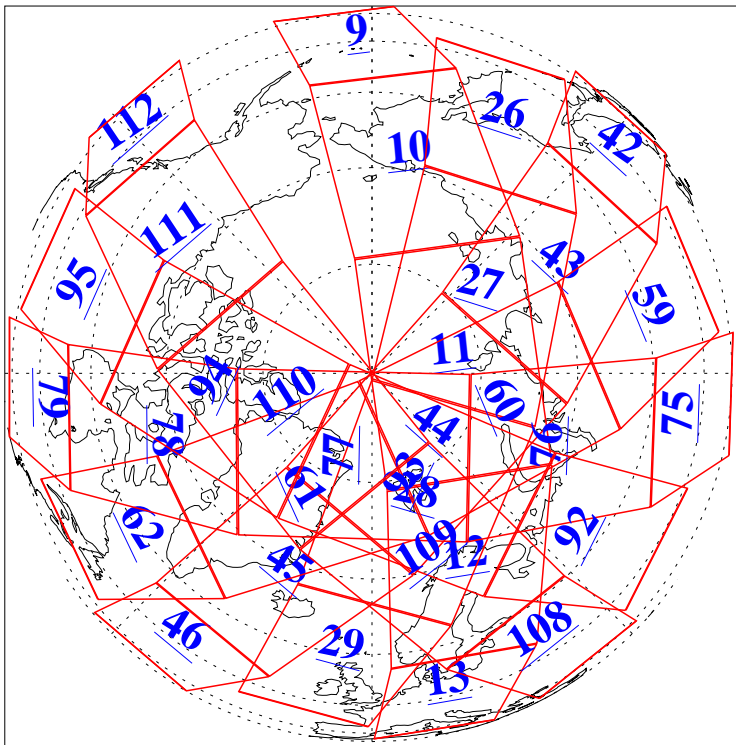

L1B Availability
AMSU Granules: 240
HSB Granules: 0
AIRS Granules: 240

21 Mar 2009
DoY 80
Aqua Day 2513
Granules: 1 to 120

Granules: 121 to 240

Legend: AMSU Available, HSB Available, AIRS Available

L1B Availability
AMSU Granules: 240
HSB Granules: 0
AIRS Granules: 240

21 Mar 2009
DoY 80
Aqua Day 2513
Ascending Granules

Descending Granules

Legend: AMSU Available, HSB Available, AIRS Available

L1B Availability
 AMSU Granules: 240
 HSB Granules: 0
 AIRS Granules: 240

21 Mar 2009
 DoY 80
 Aqua Day 2513

Northern Hemisphere Granules

Southern Hemisphere Granules

Legend: AMSU Available, HSB Available, AIRS Available