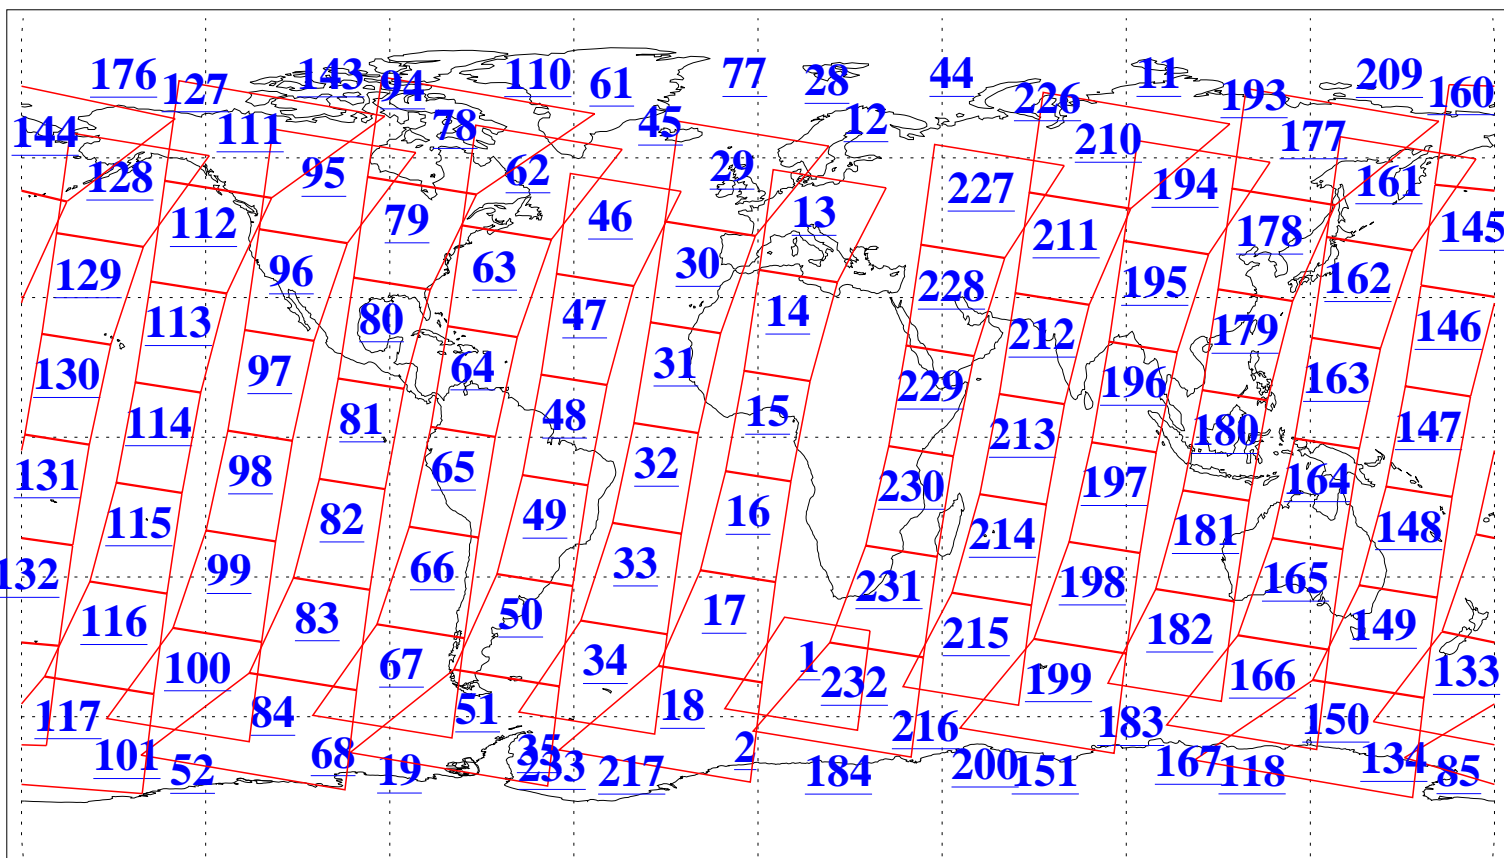

L1B Availability
AMSU Granules: 240
HSB Granules: 0
AIRS Granules: 240

21 Mar 2009
DoY 80
Aqua Day 2513
Granules: 1 to 120

Granules: 121 to 240

Legend: AMSU Available, HSB Available, AIRS Available

L1B Availability
AMSU Granules: 240
HSB Granules: 0
AIRS Granules: 240

21 Mar 2009
DoY 80
Aqua Day 2513
Ascending Granules

Descending Granules

Legend: AMSU Available, HSB Available, AIRS Available

L1B Availability
 AMSU Granules: 240
 HSB Granules: 0
 AIRS Granules: 240

21 Mar 2009
 DoY 80
 Aqua Day 2513

Northern Hemisphere Granules

Southern Hemisphere Granules

Legend: AMSU Available, HSB Available, AIRS Available