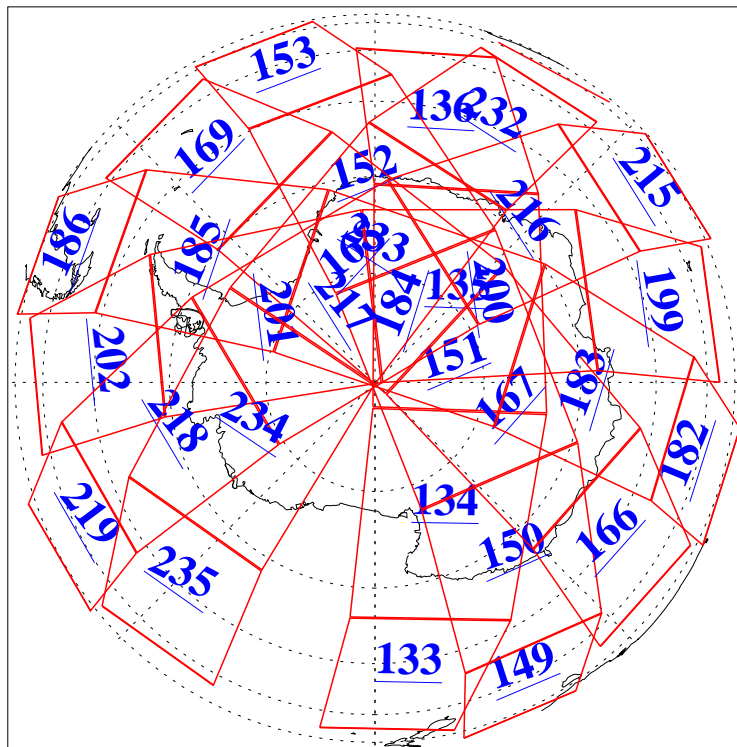

L1B Availability
AMSU Granules: 240
HSB Granules: 0
AIRS Granules: 240

21 Mar 2009
DoY 80
Aqua Day 2513
Granules: 1 to 120

Granules: 121 to 240

Legend: AMSU Available, HSB Available, AIRS Available

L1B Availability
AMSU Granules: 240
HSB Granules: 0
AIRS Granules: 240

21 Mar 2009
DoY 80
Aqua Day 2513
Ascending Granules

Descending Granules

Legend: AMSU Available, HSB Available, AIRS Available

L1B Availability
 AMSU Granules: 240
 HSB Granules: 0
 AIRS Granules: 240

21 Mar 2009
 DoY 80
 Aqua Day 2513

Northern Hemisphere Granules

Southern Hemisphere Granules

Legend: AMSU Available, HSB Available, AIRS Available