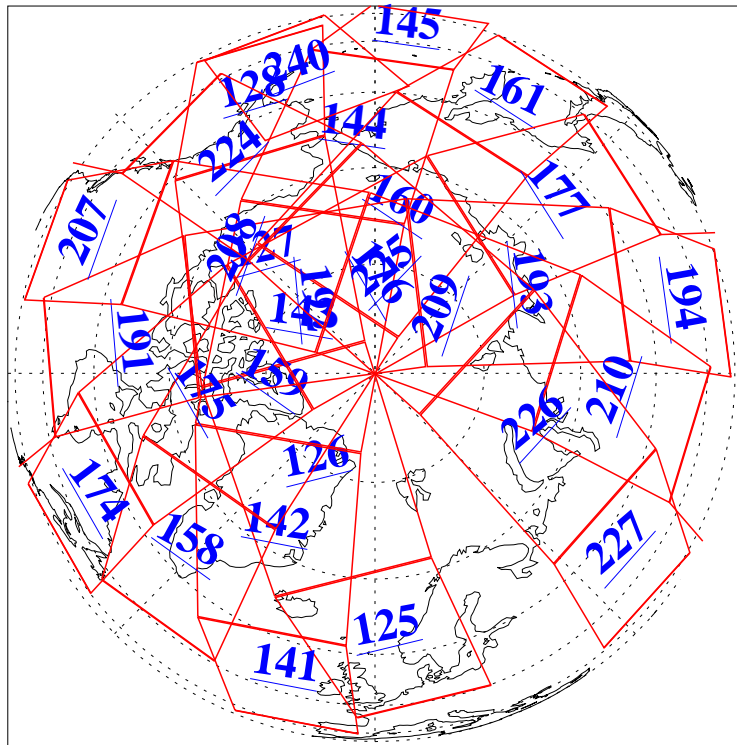

L1B Availability
AMSU Granules: 240
HSB Granules: 0
AIRS Granules: 240

21 Mar 2009
DoY 80
Aqua Day 2513
Granules: 1 to 120

Granules: 121 to 240

Legend: AMSU Available, HSB Available, AIRS Available

L1B Availability
AMSU Granules: 240
HSB Granules: 0
AIRS Granules: 240

21 Mar 2009
DoY 80
Aqua Day 2513
Ascending Granules

Descending Granules

Legend: AMSU Available, HSB Available, AIRS Available

L1B Availability
 AMSU Granules: 240
 HSB Granules: 0
 AIRS Granules: 240

21 Mar 2009
 DoY 80
 Aqua Day 2513

Northern Hemisphere Granules

Southern Hemisphere Granules

Legend: AMSU Available, HSB Available, AIRS Available