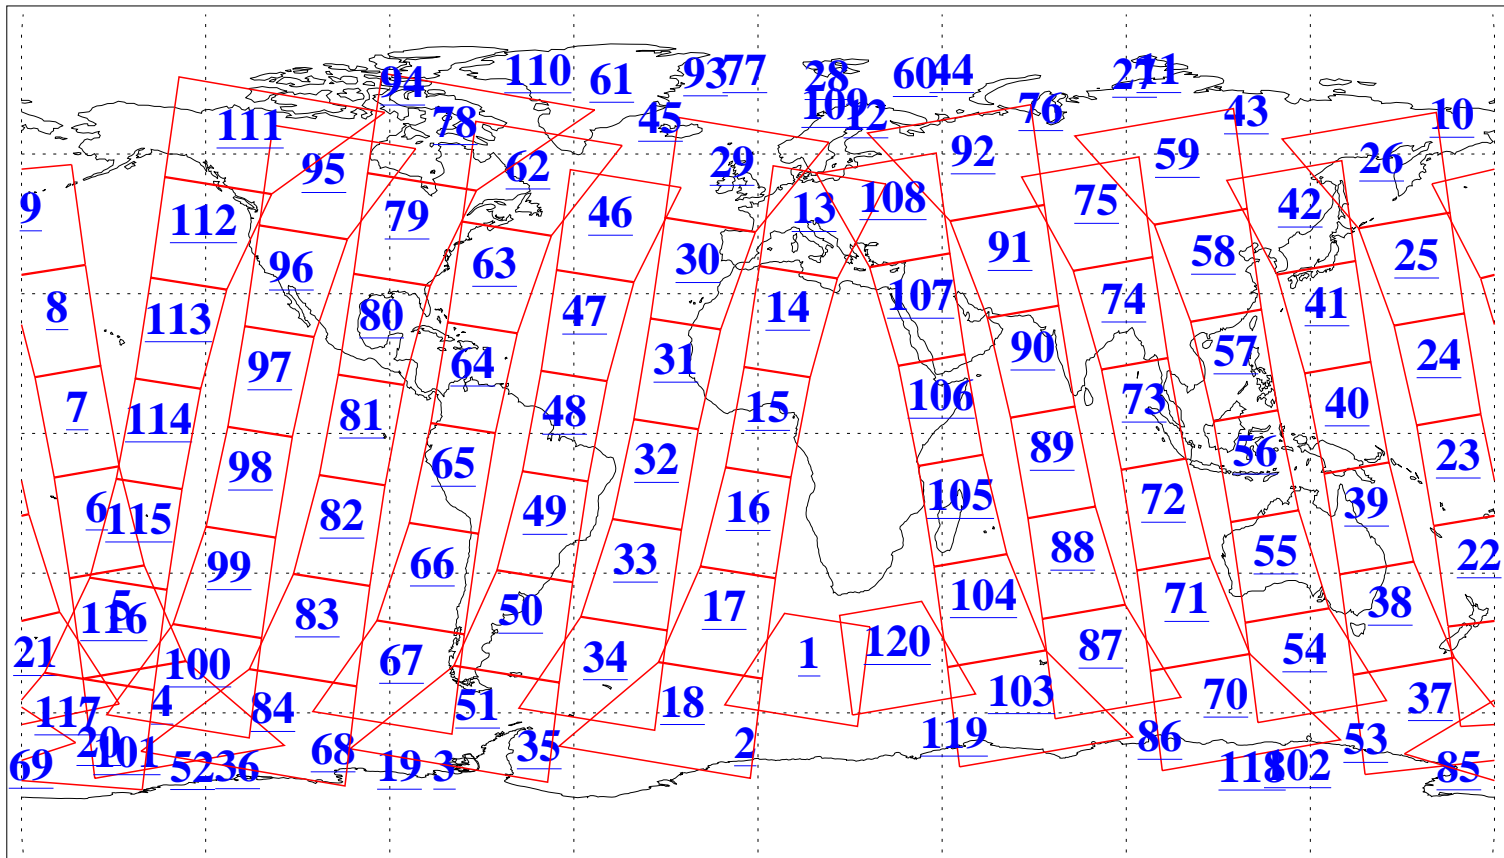

L1B Availability
AMSU Granules: 240
HSB Granules: 0
AIRS Granules: 240

21 Mar 2009
DoY 80
Aqua Day 2513
Granules: 1 to 120

Granules: 121 to 240

Legend: AMSU Available, HSB Available, AIRS Available

L1B Availability
AMSU Granules: 240
HSB Granules: 0
AIRS Granules: 240

21 Mar 2009
DoY 80
Aqua Day 2513
Ascending Granules

Descending Granules

Legend: AMSU Available, HSB Available, AIRS Available

L1B Availability
 AMSU Granules: 240
 HSB Granules: 0
 AIRS Granules: 240

21 Mar 2009
 DoY 80
 Aqua Day 2513

Northern Hemisphere Granules

Southern Hemisphere Granules

Legend: AMSU Available, HSB Available, AIRS Available