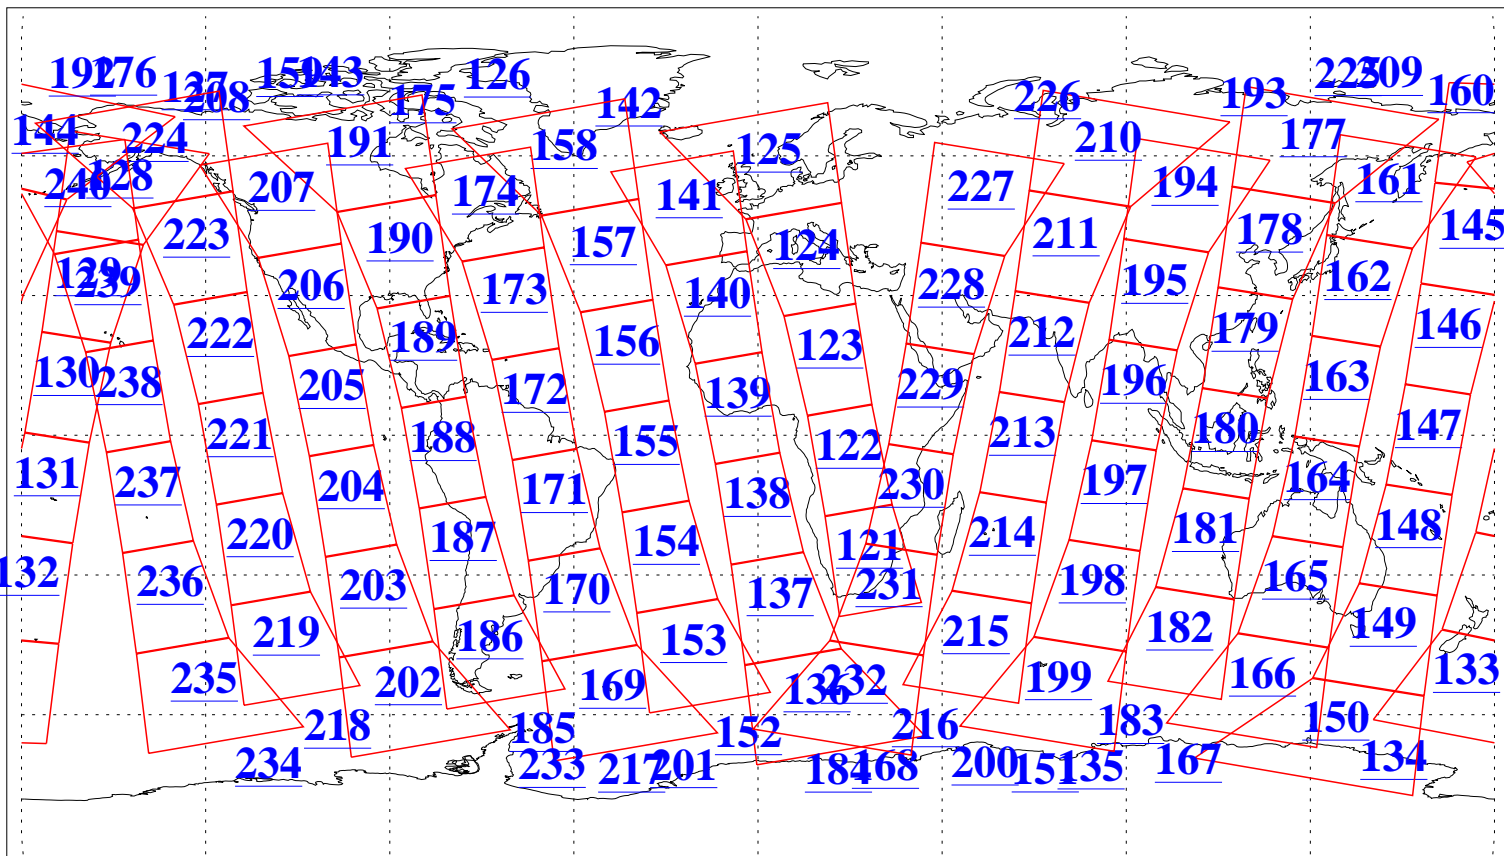

L1B Availability
AMSU Granules: 240
HSB Granules: 0
AIRS Granules: 240

21 Mar 2009
DoY 80
Aqua Day 2513
Granules: 1 to 120

Granules: 121 to 240

Legend: AMSU Available, HSB Available, AIRS Available

L1B Availability
AMSU Granules: 240
HSB Granules: 0
AIRS Granules: 240

21 Mar 2009
DoY 80
Aqua Day 2513
Ascending Granules

Descending Granules

Legend: AMSU Available, HSB Available, AIRS Available

L1B Availability
 AMSU Granules: 240
 HSB Granules: 0
 AIRS Granules: 240

21 Mar 2009
 DoY 80
 Aqua Day 2513

Northern Hemisphere Granules

Southern Hemisphere Granules

Legend: AMSU Available, HSB Available, AIRS Available