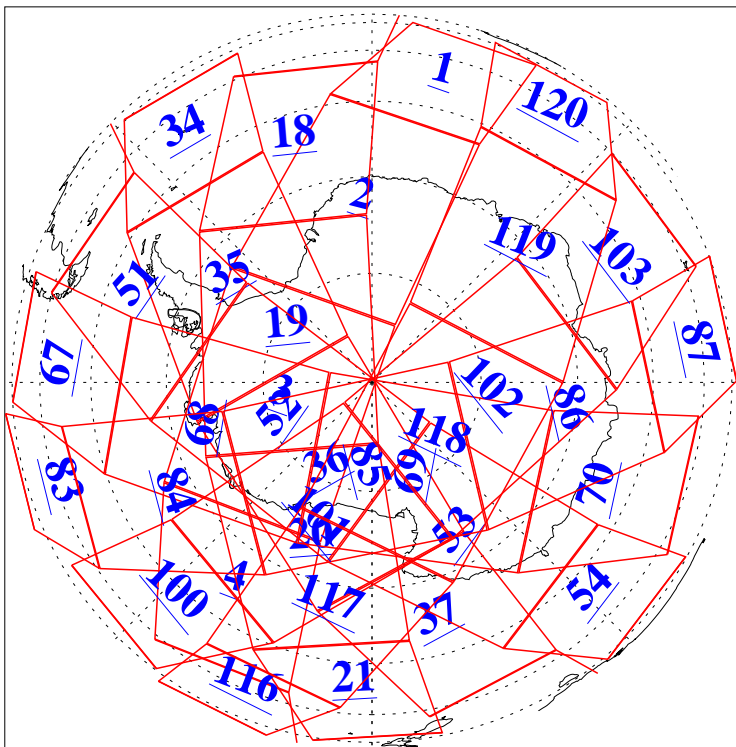

L1B Availability
AMSU Granules: 240
HSB Granules: 0
AIRS Granules: 240

21 Mar 2009
DoY 80
Aqua Day 2513
Granules: 1 to 120

Granules: 121 to 240

Legend: AMSU Available, HSB Available, AIRS Available

L1B Availability
AMSU Granules: 240
HSB Granules: 0
AIRS Granules: 240

21 Mar 2009
DoY 80
Aqua Day 2513
Ascending Granules

Descending Granules

Legend: AMSU Available, HSB Available, AIRS Available

L1B Availability
 AMSU Granules: 240
 HSB Granules: 0
 AIRS Granules: 240

21 Mar 2009
 DoY 80
 Aqua Day 2513

Northern Hemisphere Granules

Southern Hemisphere Granules

Legend: AMSU Available, HSB Available, AIRS Available