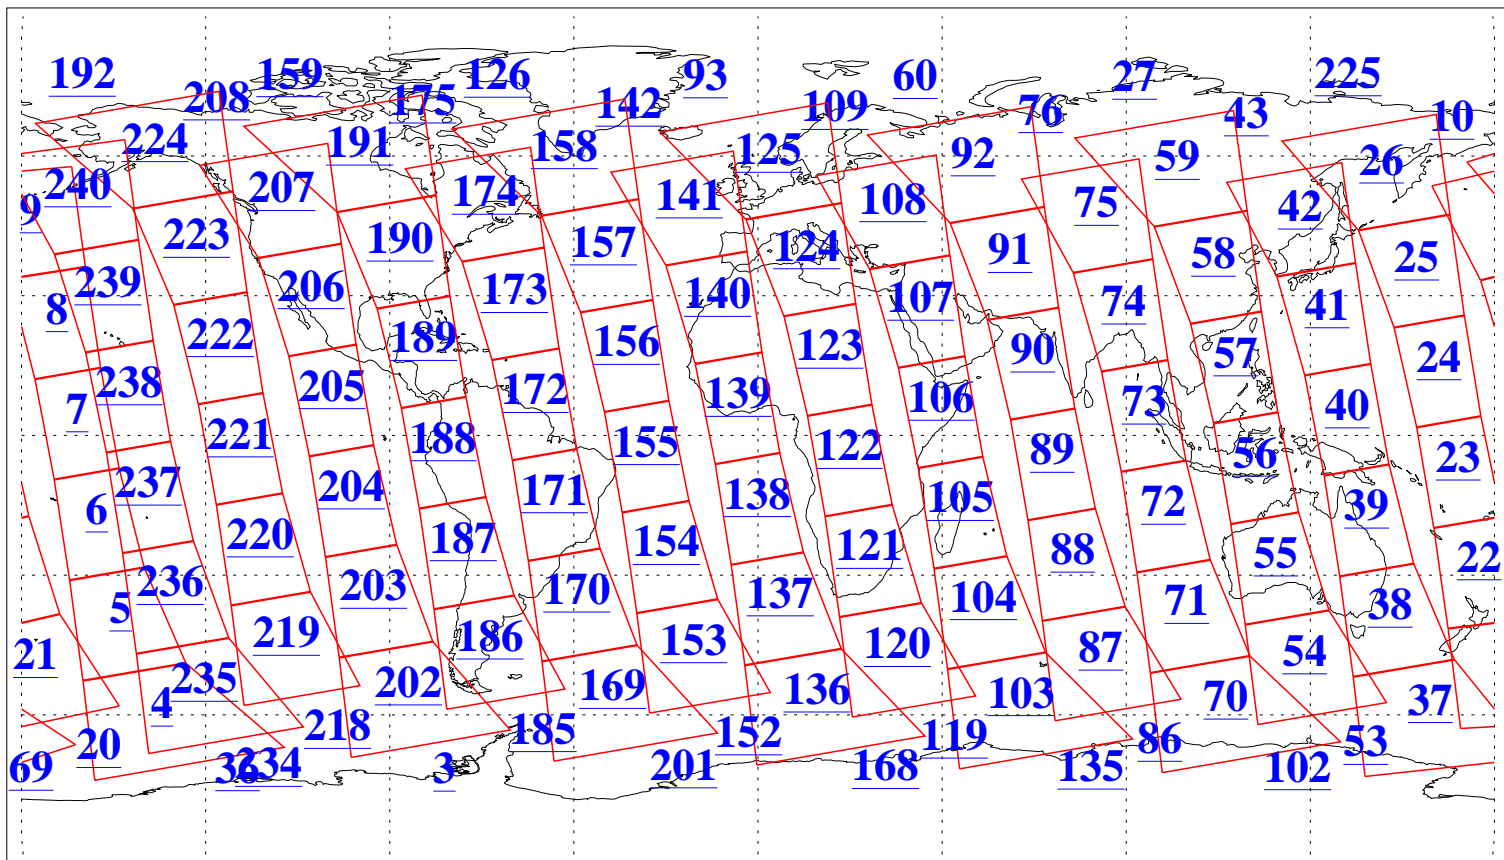

L1B Availability
AMSU Granules: 240
HSB Granules: 0
AIRS Granules: 240

21 Mar 2009
DoY 80
Aqua Day 2513
Granules: 1 to 120

Granules: 121 to 240

Legend: AMSU Available, HSB Available, AIRS Available

L1B Availability
AMSU Granules: 240
HSB Granules: 0
AIRS Granules: 240

21 Mar 2009
DoY 80
Aqua Day 2513
Ascending Granules

Descending Granules

Legend: AMSU Available, HSB Available, AIRS Available

L1B Availability
 AMSU Granules: 240
 HSB Granules: 0
 AIRS Granules: 240

21 Mar 2009
 DoY 80
 Aqua Day 2513

Northern Hemisphere Granules

Southern Hemisphere Granules

Legend: AMSU Available, HSB Available, AIRS Available