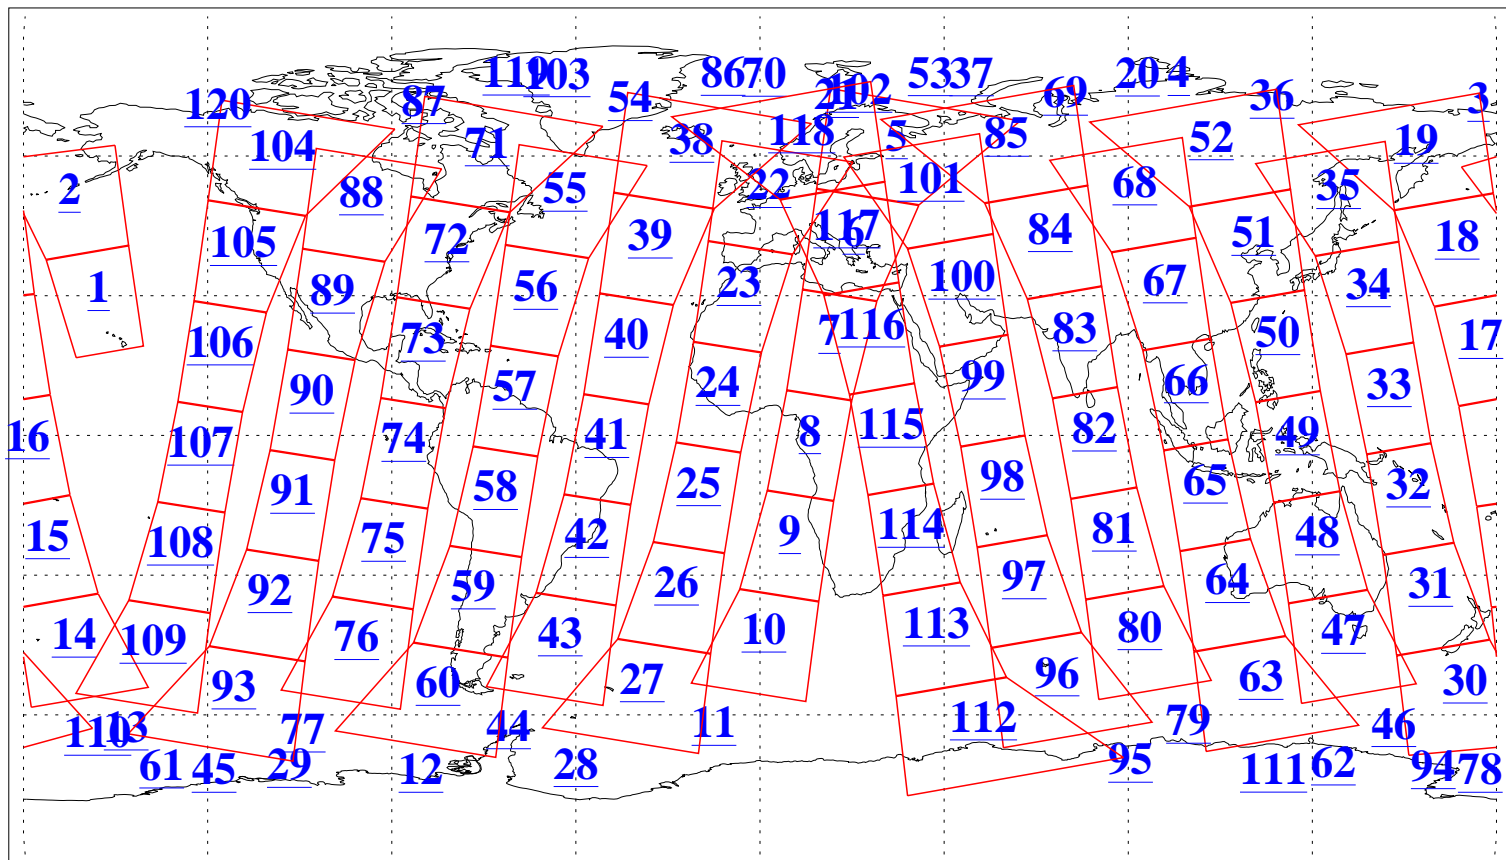

L1B Availability
AMSU Granules: 240
HSB Granules: 0
AIRS Granules: 240

20 Mar 2009
DoY 79
Aqua Day 2512
Granules: 1 to 120

Granules: 121 to 240

Legend: AMSU Available, HSB Available, AIRS Available

L1B Availability
AMSU Granules: 240
HSB Granules: 0
AIRS Granules: 240

20 Mar 2009
DoY 79
Aqua Day 2512

Ascending Granules

Descending Granules

Legend: AMSU Available, HSB Available, AIRS Available

L1B Availability
 AMSU Granules: 240
 HSB Granules: 0
 AIRS Granules: 240

20 Mar 2009
 DoY 79
 Aqua Day 2512

Northern Hemisphere Granules

Southern Hemisphere Granules

Legend: AMSU Available, HSB Available, AIRS Available