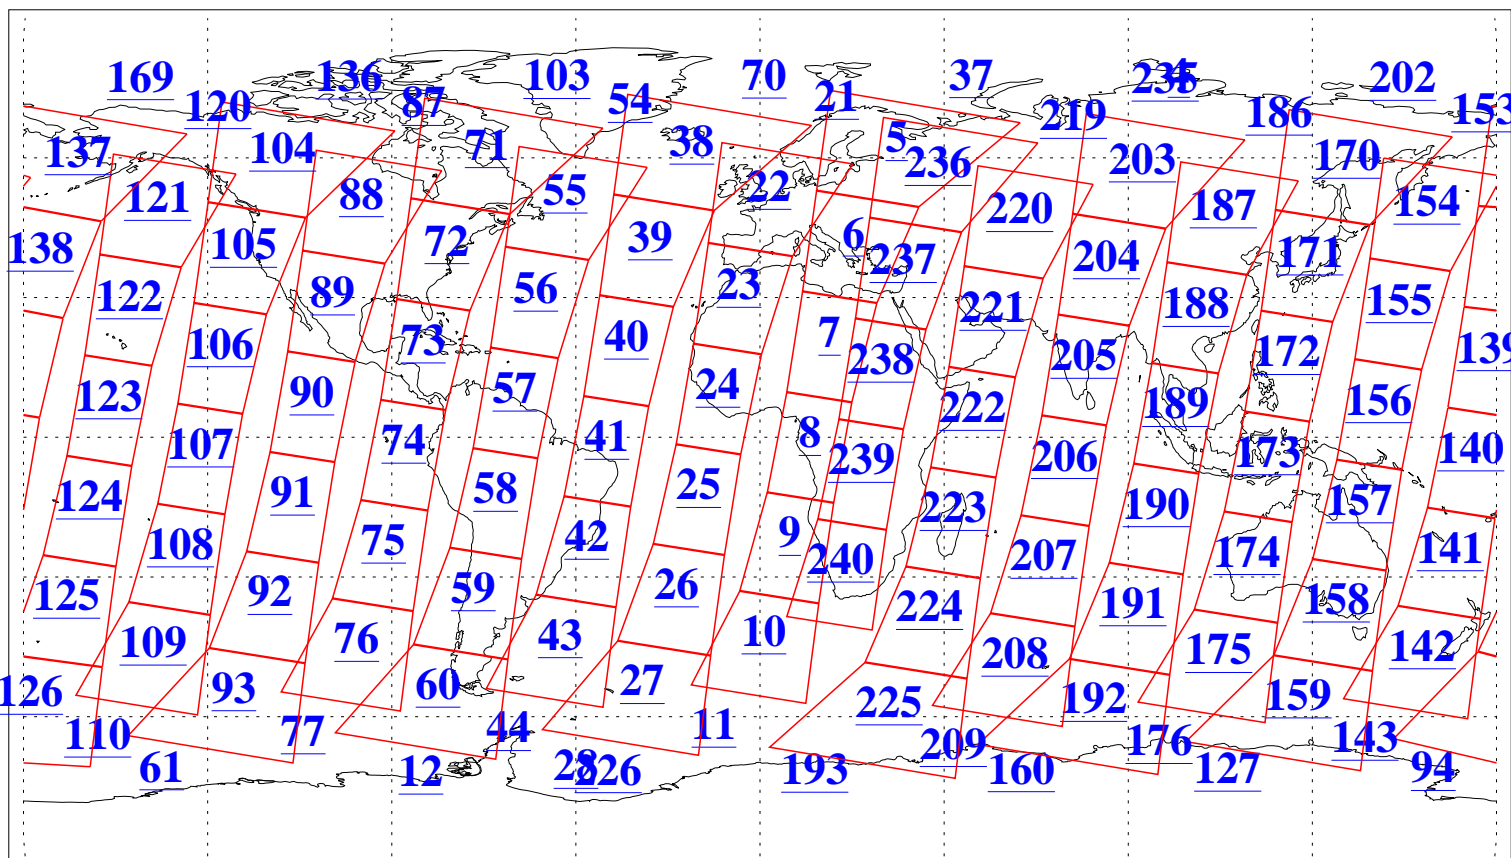

L1B Availability
AMSU Granules: 240
HSB Granules: 0
AIRS Granules: 240

20 Mar 2009
DoY 79
Aqua Day 2512
Granules: 1 to 120

Granules: 121 to 240

Legend: AMSU Available, HSB Available, AIRS Available

L1B Availability
AMSU Granules: 240
HSB Granules: 0
AIRS Granules: 240

20 Mar 2009
DoY 79
Aqua Day 2512

Ascending Granules

Descending Granules

Legend: AMSU Available, HSB Available, AIRS Available

L1B Availability
 AMSU Granules: 240
 HSB Granules: 0
 AIRS Granules: 240

20 Mar 2009
 DoY 79
 Aqua Day 2512

Northern Hemisphere Granules

Southern Hemisphere Granules

Legend: AMSU Available, HSB Available, AIRS Available