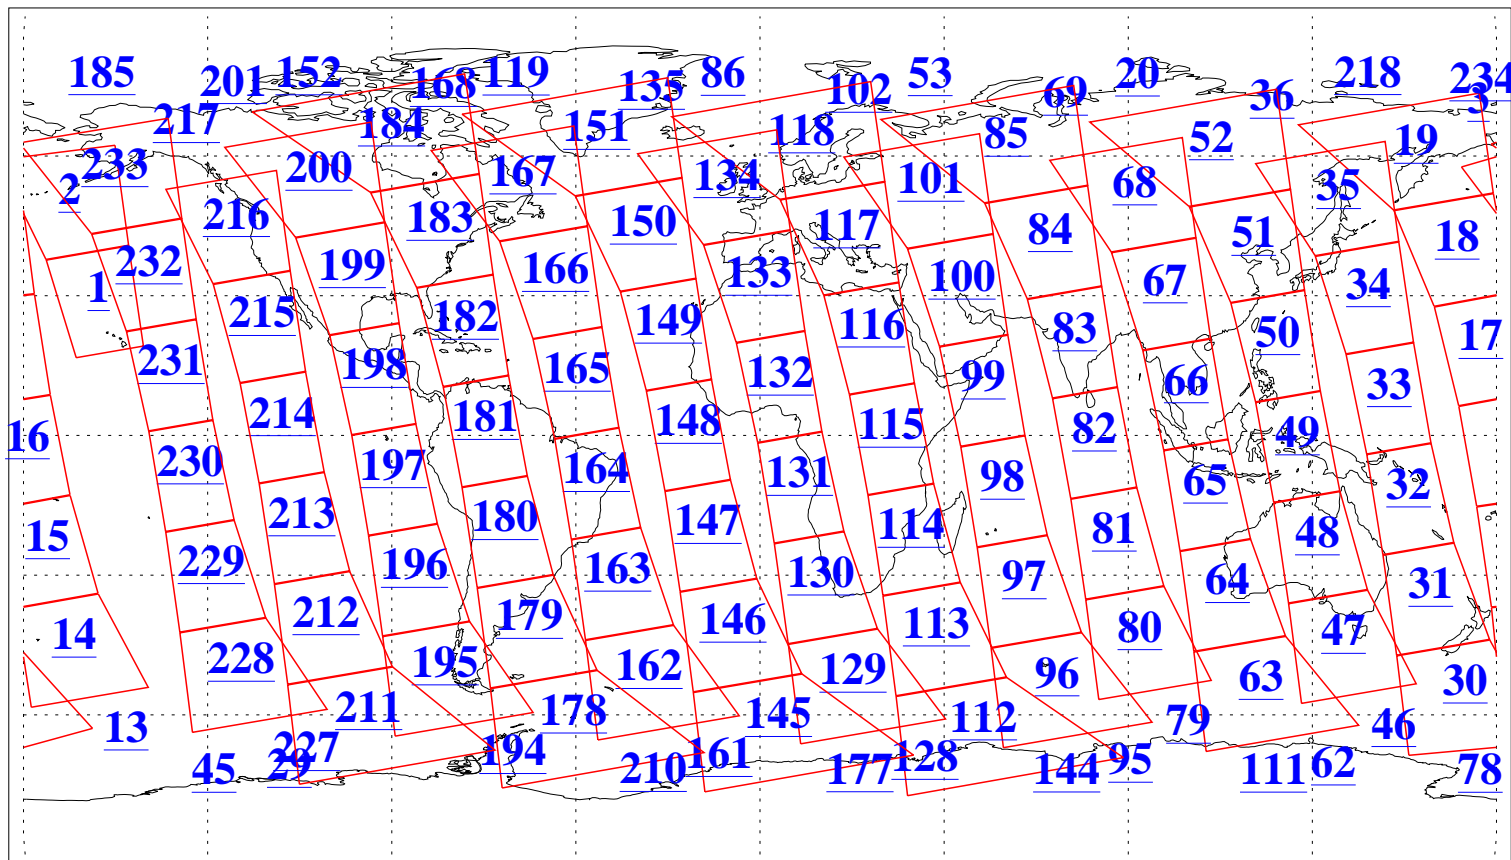

L1B Availability
AMSU Granules: 240
HSB Granules: 0
AIRS Granules: 240

20 Mar 2009
DoY 79
Aqua Day 2512
Granules: 1 to 120

Granules: 121 to 240

Legend: AMSU Available, HSB Available, AIRS Available

L1B Availability
AMSU Granules: 240
HSB Granules: 0
AIRS Granules: 240

20 Mar 2009
DoY 79
Aqua Day 2512

Ascending Granules

Descending Granules

Legend: AMSU Available, HSB Available, AIRS Available

L1B Availability
 AMSU Granules: 240
 HSB Granules: 0
 AIRS Granules: 240

20 Mar 2009
 DoY 79
 Aqua Day 2512

Northern Hemisphere Granules

Southern Hemisphere Granules

Legend: AMSU Available, HSB Available, AIRS Available