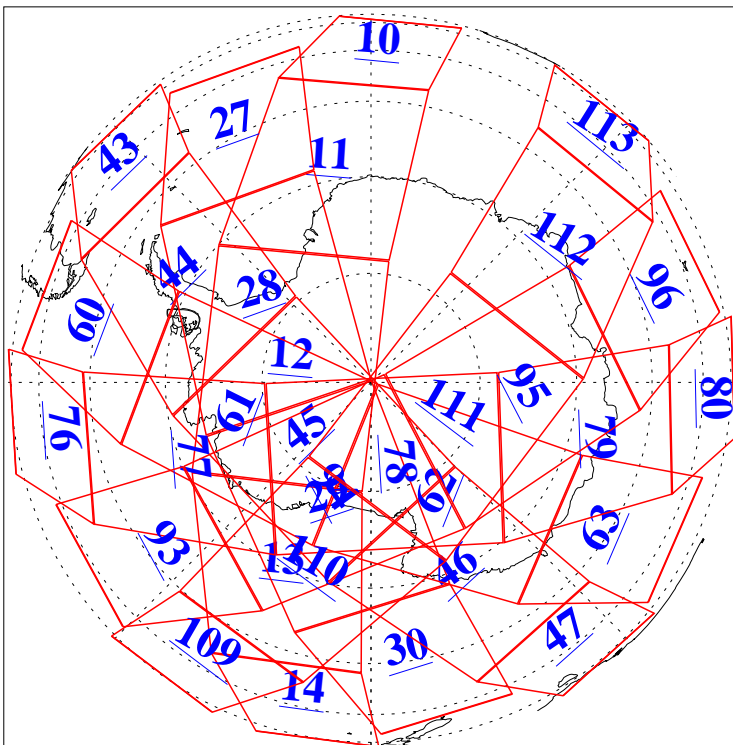

L1B Availability
AMSU Granules: 240
HSB Granules: 0
AIRS Granules: 240

20 Mar 2009
DoY 79
Aqua Day 2512
Granules: 1 to 120

Granules: 121 to 240

Legend: AMSU Available, HSB Available, AIRS Available

L1B Availability
AMSU Granules: 240
HSB Granules: 0
AIRS Granules: 240

20 Mar 2009
DoY 79
Aqua Day 2512

Ascending Granules

Descending Granules

Legend: AMSU Available, HSB Available, AIRS Available

L1B Availability
 AMSU Granules: 240
 HSB Granules: 0
 AIRS Granules: 240

20 Mar 2009
 DoY 79
 Aqua Day 2512

Northern Hemisphere Granules

Southern Hemisphere Granules

Legend: AMSU Available, HSB Available, AIRS Available