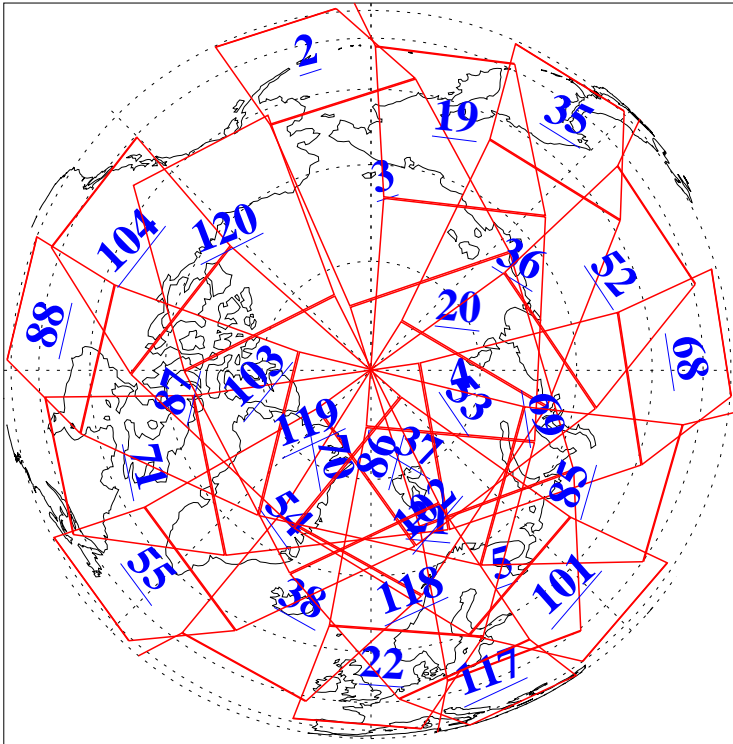

L1B Availability
AMSU Granules: 240
HSB Granules: 0
AIRS Granules: 240

20 Mar 2009
DoY 79
Aqua Day 2512
Granules: 1 to 120

Granules: 121 to 240

Legend: AMSU Available, HSB Available, AIRS Available

L1B Availability
AMSU Granules: 240
HSB Granules: 0
AIRS Granules: 240

20 Mar 2009
DoY 79
Aqua Day 2512

Ascending Granules

Descending Granules

Legend: AMSU Available, HSB Available, AIRS Available

L1B Availability
 AMSU Granules: 240
 HSB Granules: 0
 AIRS Granules: 240

20 Mar 2009
 DoY 79
 Aqua Day 2512

Northern Hemisphere Granules

Southern Hemisphere Granules

Legend: AMSU Available, HSB Available, AIRS Available