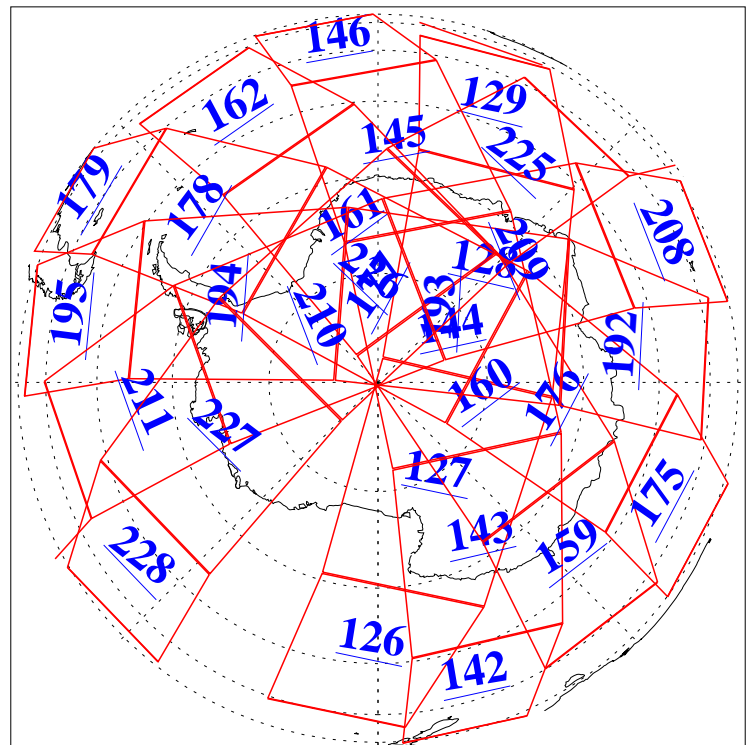

L1B Availability
AMSU Granules: 240
HSB Granules: 0
AIRS Granules: 240

20 Mar 2009
DoY 79
Aqua Day 2512
Granules: 1 to 120

Granules: 121 to 240

Legend: AMSU Available, HSB Available, AIRS Available

L1B Availability
AMSU Granules: 240
HSB Granules: 0
AIRS Granules: 240

20 Mar 2009
DoY 79
Aqua Day 2512

Ascending Granules

Descending Granules

Legend: AMSU Available, HSB Available, AIRS Available

L1B Availability
 AMSU Granules: 240
 HSB Granules: 0
 AIRS Granules: 240

20 Mar 2009
 DoY 79
 Aqua Day 2512

Northern Hemisphere Granules

Southern Hemisphere Granules

Legend: AMSU Available, HSB Available, AIRS Available