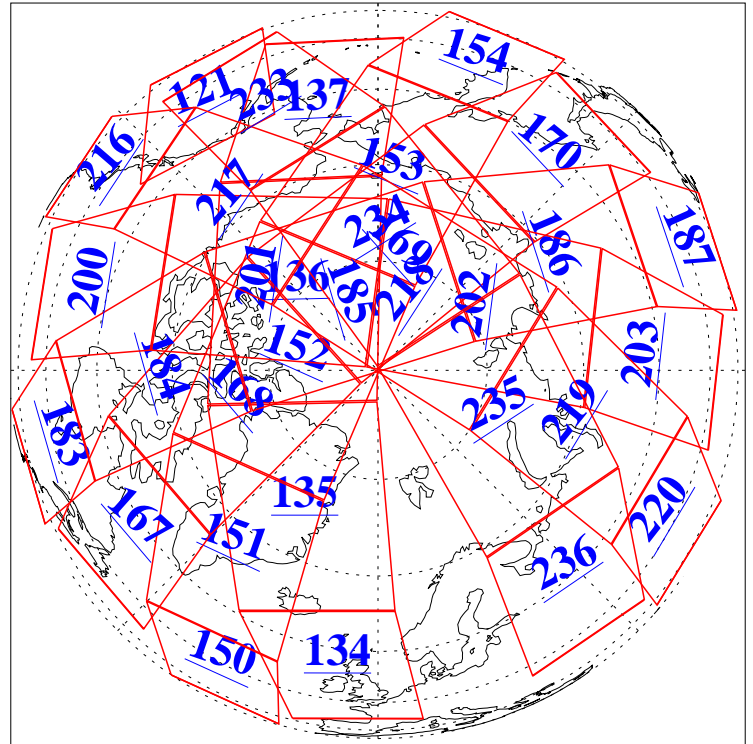

20 Mar 2009
DoY 79
Aqua Day 2512

Ascending Granules

Descending Granules

Legend: AMSU Available, HSB Available, AIRS Available

L1B Availability
 AMSU Granules: 240
 HSB Granules: 0
 AIRS Granules: 240

20 Mar 2009
 DoY 79
 Aqua Day 2512

Northern Hemisphere Granules

Southern Hemisphere Granules

Legend: AMSU Available, HSB Available, AIRS Available