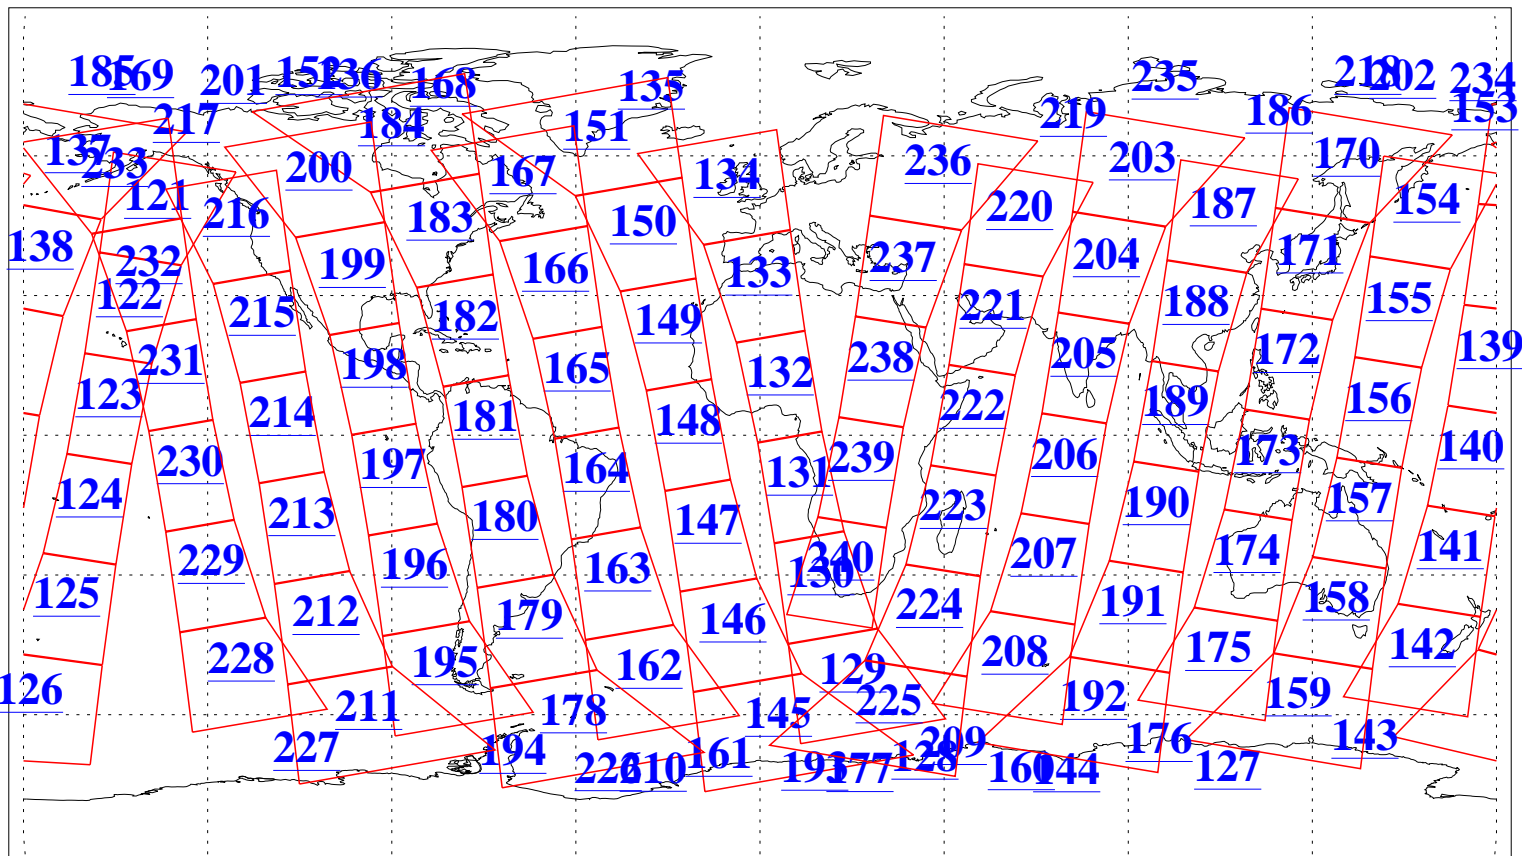

L1B Availability
AMSU Granules: 240
HSB Granules: 0
AIRS Granules: 240

20 Mar 2009
DoY 79
Aqua Day 2512
Granules: 1 to 120

Granules: 121 to 240

Legend: AMSU Available, HSB Available, AIRS Available

L1B Availability
AMSU Granules: 240
HSB Granules: 0
AIRS Granules: 240

20 Mar 2009
DoY 79
Aqua Day 2512

Ascending Granules

Descending Granules

Legend: AMSU Available, HSB Available, AIRS Available

L1B Availability
 AMSU Granules: 240
 HSB Granules: 0
 AIRS Granules: 240

20 Mar 2009
 DoY 79
 Aqua Day 2512

Northern Hemisphere Granules

Southern Hemisphere Granules

Legend: AMSU Available, HSB Available, AIRS Available