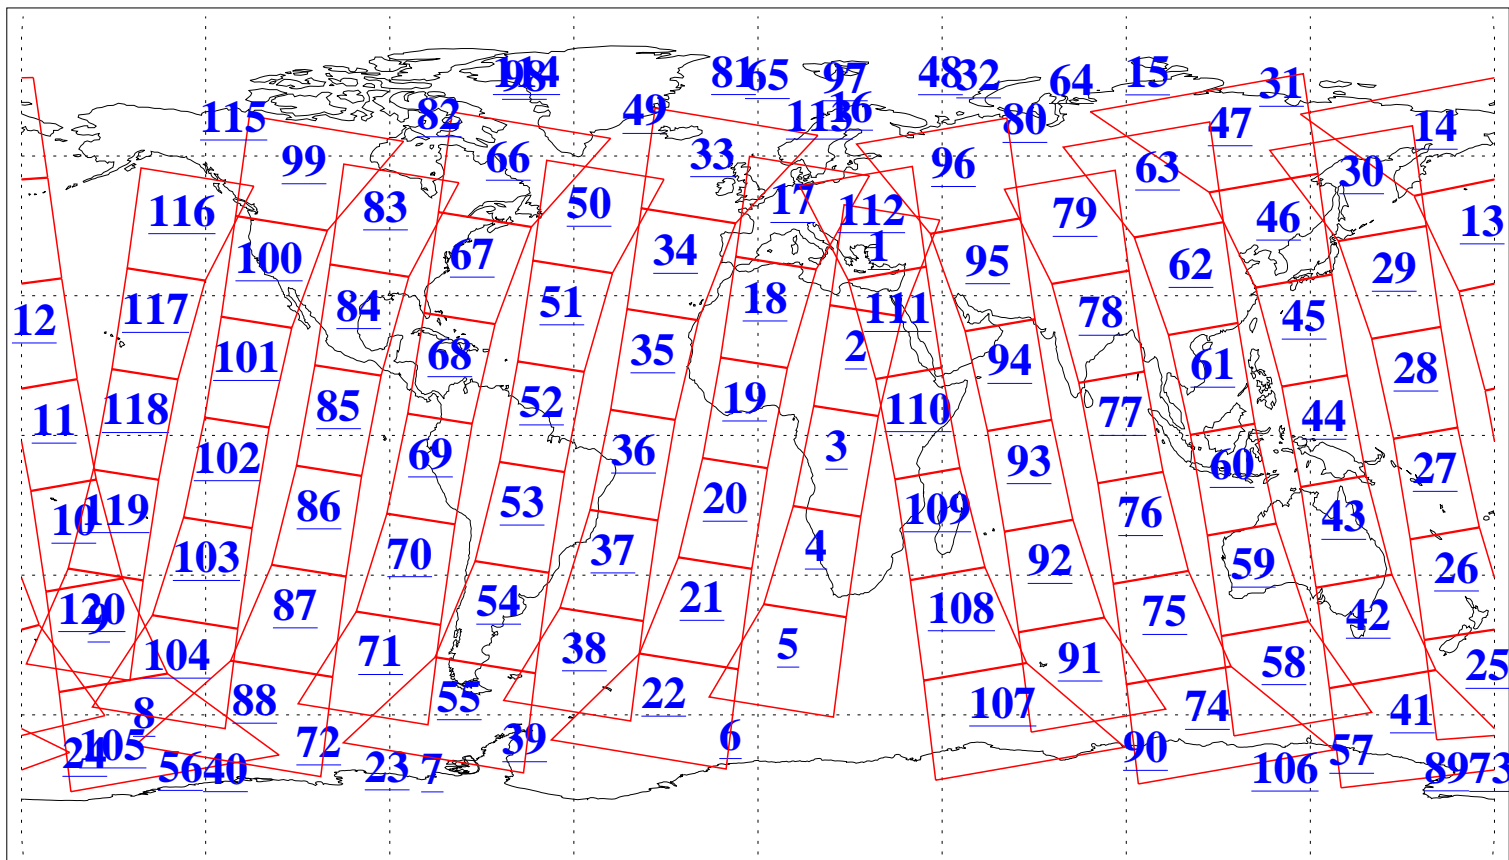

L1B Availability
AMSU Granules: 240
HSB Granules: 0
AIRS Granules: 240

17 Mar 2009
DoY 76
Aqua Day 2509
Granules: 1 to 120

Granules: 121 to 240

Legend: AMSU Available, HSB Available, AIRS Available

L1B Availability
AMSU Granules: 240
HSB Granules: 0
AIRS Granules: 240

17 Mar 2009
DoY 76
Aqua Day 2509

Ascending Granules

Descending Granules

Legend: AMSU Available, HSB Available, AIRS Available

L1B Availability
 AMSU Granules: 240
 HSB Granules: 0
 AIRS Granules: 240

17 Mar 2009
 DoY 76
 Aqua Day 2509

Northern Hemisphere Granules

Southern Hemisphere Granules

Legend: AMSU Available, HSB Available, AIRS Available