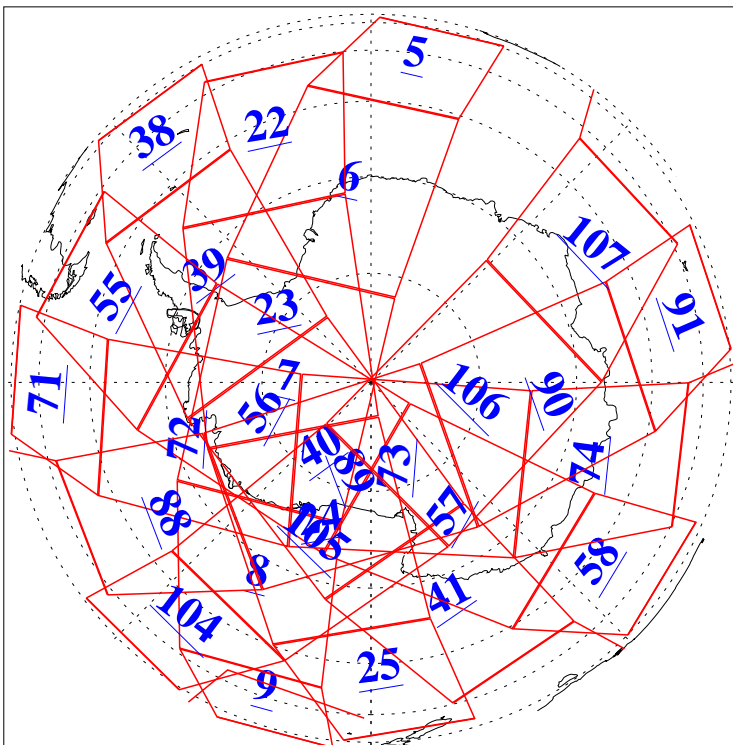

L1B Availability
AMSU Granules: 240
HSB Granules: 0
AIRS Granules: 240

17 Mar 2009
DoY 76
Aqua Day 2509
Granules: 1 to 120

Granules: 121 to 240

Legend: AMSU Available, HSB Available, AIRS Available

L1B Availability
AMSU Granules: 240
HSB Granules: 0
AIRS Granules: 240

17 Mar 2009
DoY 76
Aqua Day 2509

Ascending Granules

Descending Granules

Legend: AMSU Available, HSB Available, AIRS Available

L1B Availability
 AMSU Granules: 240
 HSB Granules: 0
 AIRS Granules: 240

17 Mar 2009
 DoY 76
 Aqua Day 2509

Northern Hemisphere Granules

Southern Hemisphere Granules

Legend: AMSU Available, HSB Available, AIRS Available