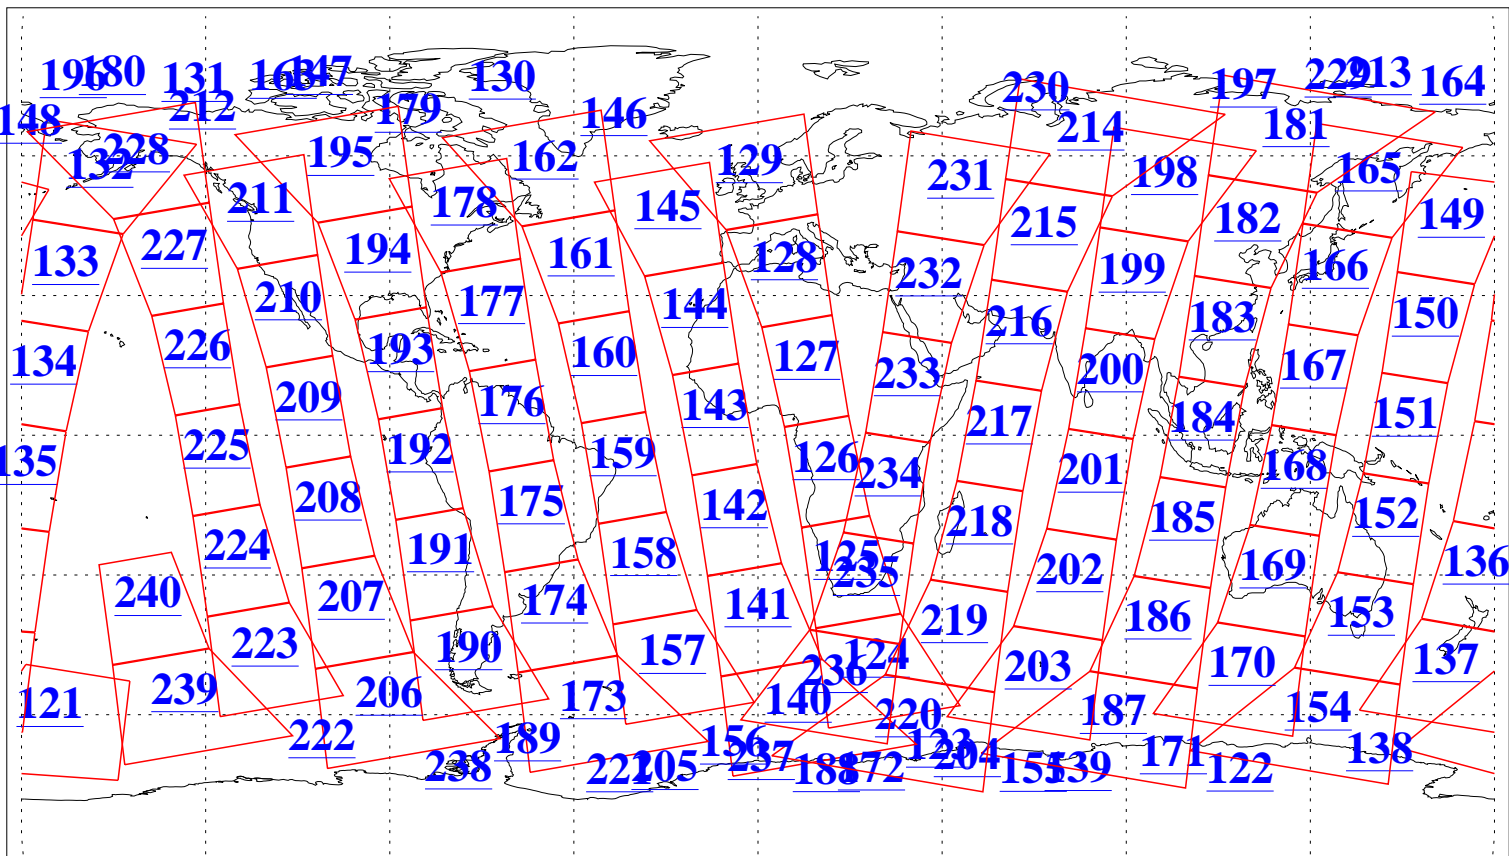

L1B Availability
AMSU Granules: 240
HSB Granules: 0
AIRS Granules: 240

17 Mar 2009
DoY 76
Aqua Day 2509
Granules: 1 to 120

Granules: 121 to 240

Legend: AMSU Available, HSB Available, AIRS Available

L1B Availability
AMSU Granules: 240
HSB Granules: 0
AIRS Granules: 240