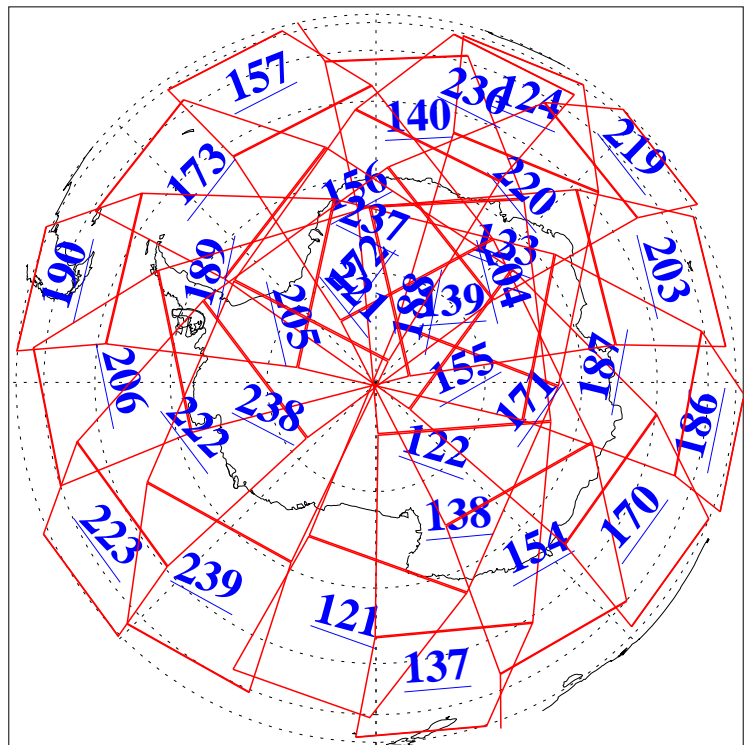

L1B Availability
AMSU Granules: 240
HSB Granules: 0
AIRS Granules: 240

17 Mar 2009
DoY 76
Aqua Day 2509
Granules: 1 to 120

Granules: 121 to 240

Legend: AMSU Available, HSB Available, AIRS Available

L1B Availability
AMSU Granules: 240
HSB Granules: 0
AIRS Granules: 240

17 Mar 2009
DoY 76
Aqua Day 2509

Ascending Granules

Descending Granules

Legend: AMSU Available, HSB Available, AIRS Available

L1B Availability
 AMSU Granules: 240
 HSB Granules: 0
 AIRS Granules: 240

17 Mar 2009
 DoY 76
 Aqua Day 2509

Northern Hemisphere Granules

Southern Hemisphere Granules

Legend: AMSU Available, HSB Available, AIRS Available