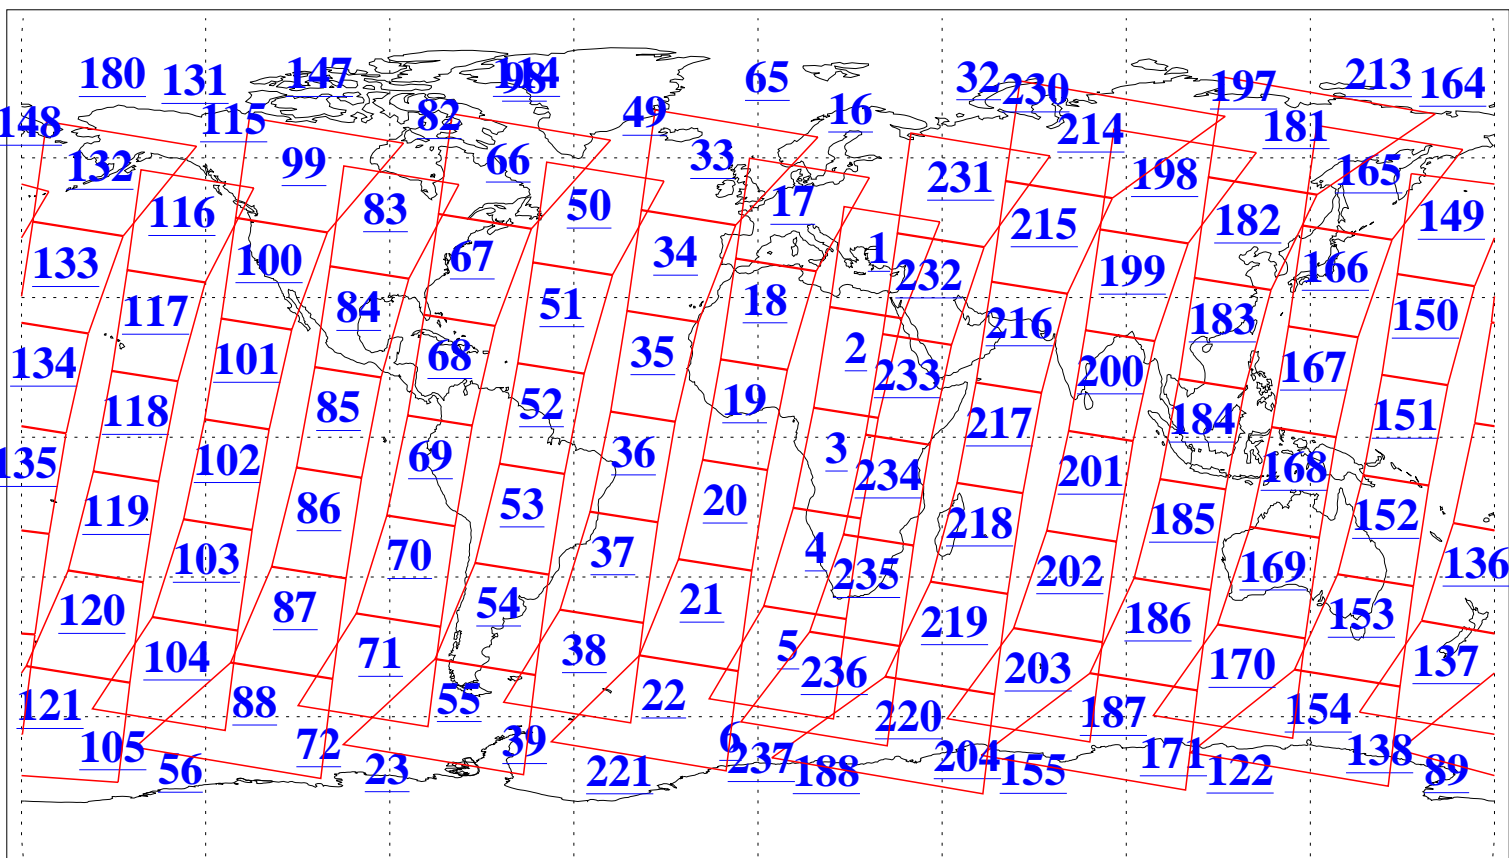

Legend: AMSU Available, HSB Available, AIRS Available