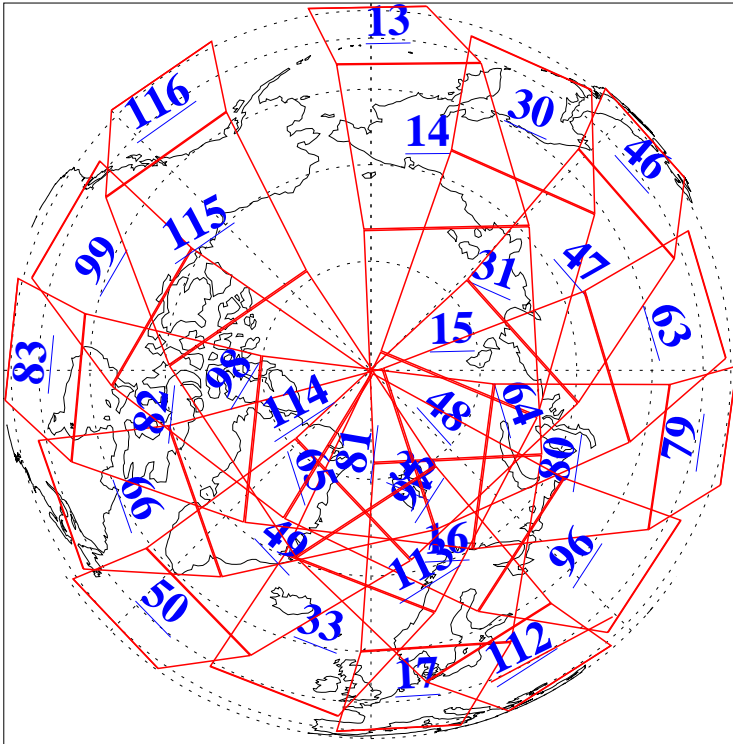

L1B Availability
AMSU Granules: 240
HSB Granules: 0
AIRS Granules: 240

17 Mar 2009
DoY 76
Aqua Day 2509
Granules: 1 to 120

Granules: 121 to 240

Legend: AMSU Available, HSB Available, AIRS Available

L1B Availability
AMSU Granules: 240
HSB Granules: 0
AIRS Granules: 240

17 Mar 2009
DoY 76
Aqua Day 2509

Ascending Granules

Descending Granules

Legend: AMSU Available, HSB Available, AIRS Available

L1B Availability
 AMSU Granules: 240
 HSB Granules: 0
 AIRS Granules: 240

17 Mar 2009
 DoY 76
 Aqua Day 2509

Northern Hemisphere Granules

Southern Hemisphere Granules

Legend: AMSU Available, HSB Available, AIRS Available