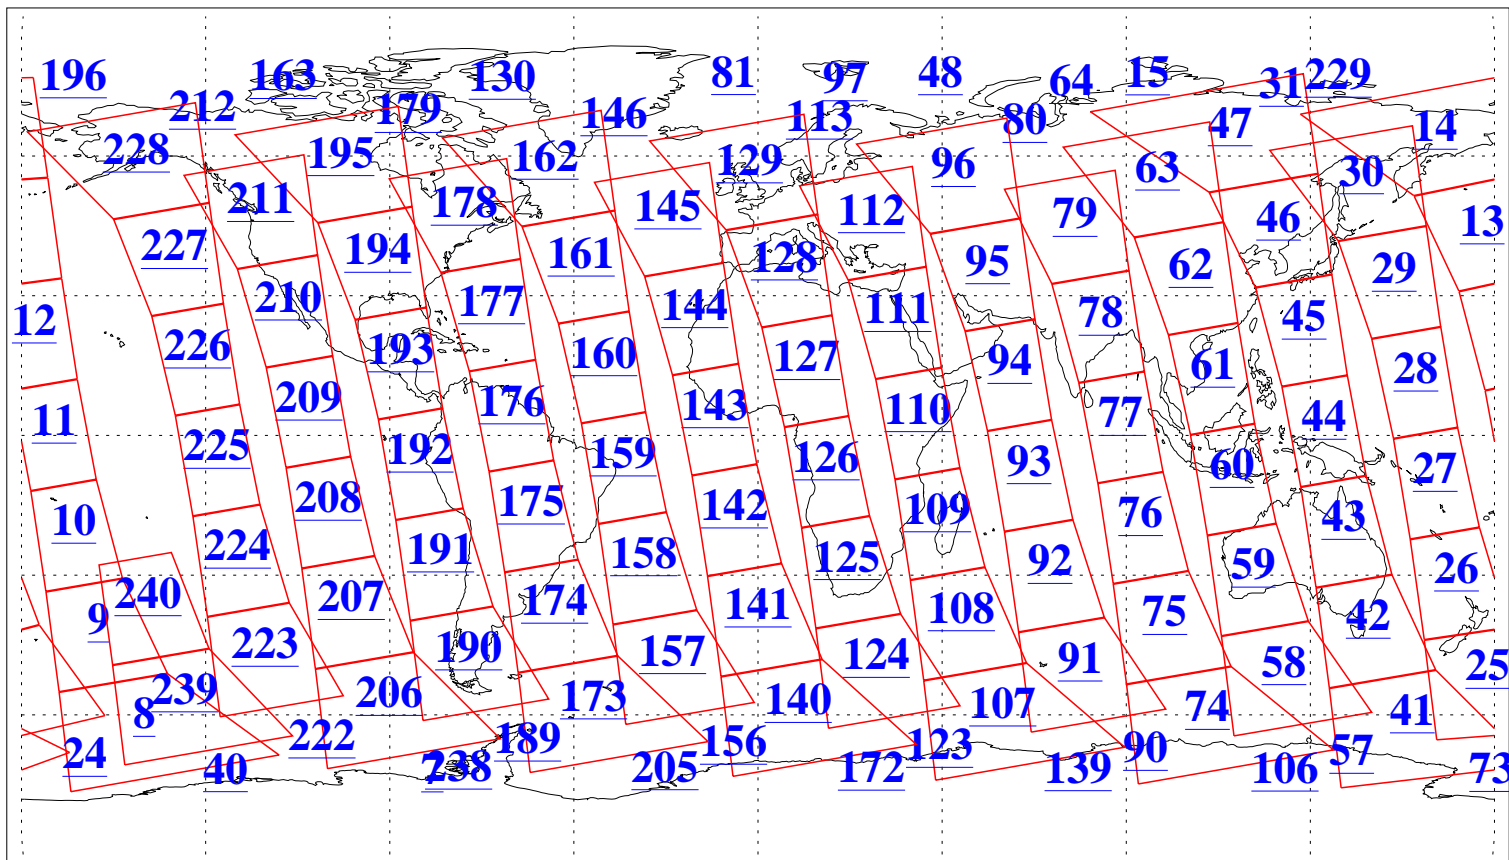

L1B Availability
AMSU Granules: 240
HSB Granules: 0
AIRS Granules: 240

17 Mar 2009
DoY 76
Aqua Day 2509

Ascending Granules

Descending Granules