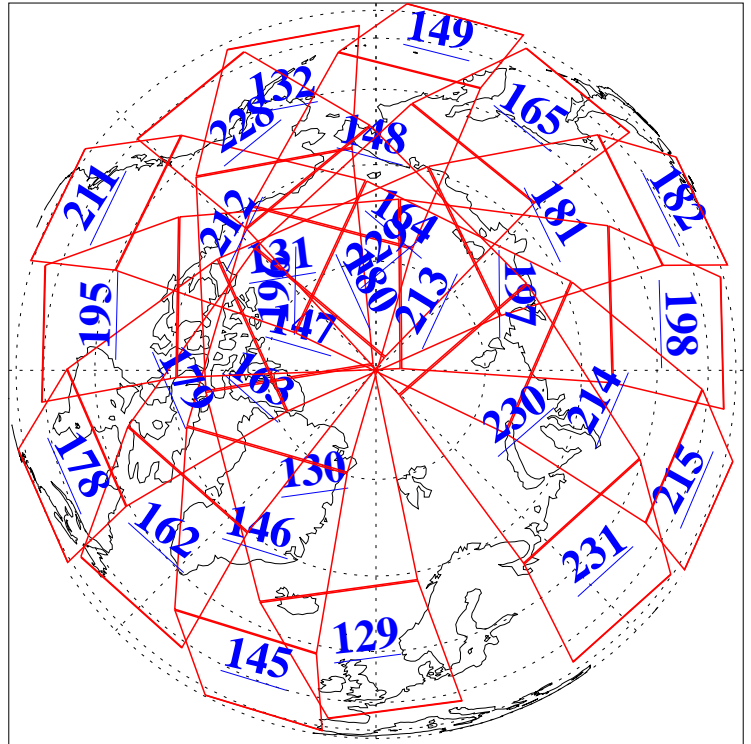

L1B Availability
AMSU Granules: 240
HSB Granules: 0
AIRS Granules: 240

17 Mar 2009
DoY 76
Aqua Day 2509
Granules: 1 to 120

Granules: 121 to 240

Legend: AMSU Available, HSB Available, AIRS Available

L1B Availability
AMSU Granules: 240
HSB Granules: 0
AIRS Granules: 240

17 Mar 2009
DoY 76
Aqua Day 2509

Ascending Granules

Descending Granules

Legend: AMSU Available, HSB Available, AIRS Available

L1B Availability
 AMSU Granules: 240
 HSB Granules: 0
 AIRS Granules: 240

17 Mar 2009
 DoY 76
 Aqua Day 2509

Northern Hemisphere Granules

Southern Hemisphere Granules

Legend: AMSU Available, HSB Available, AIRS Available