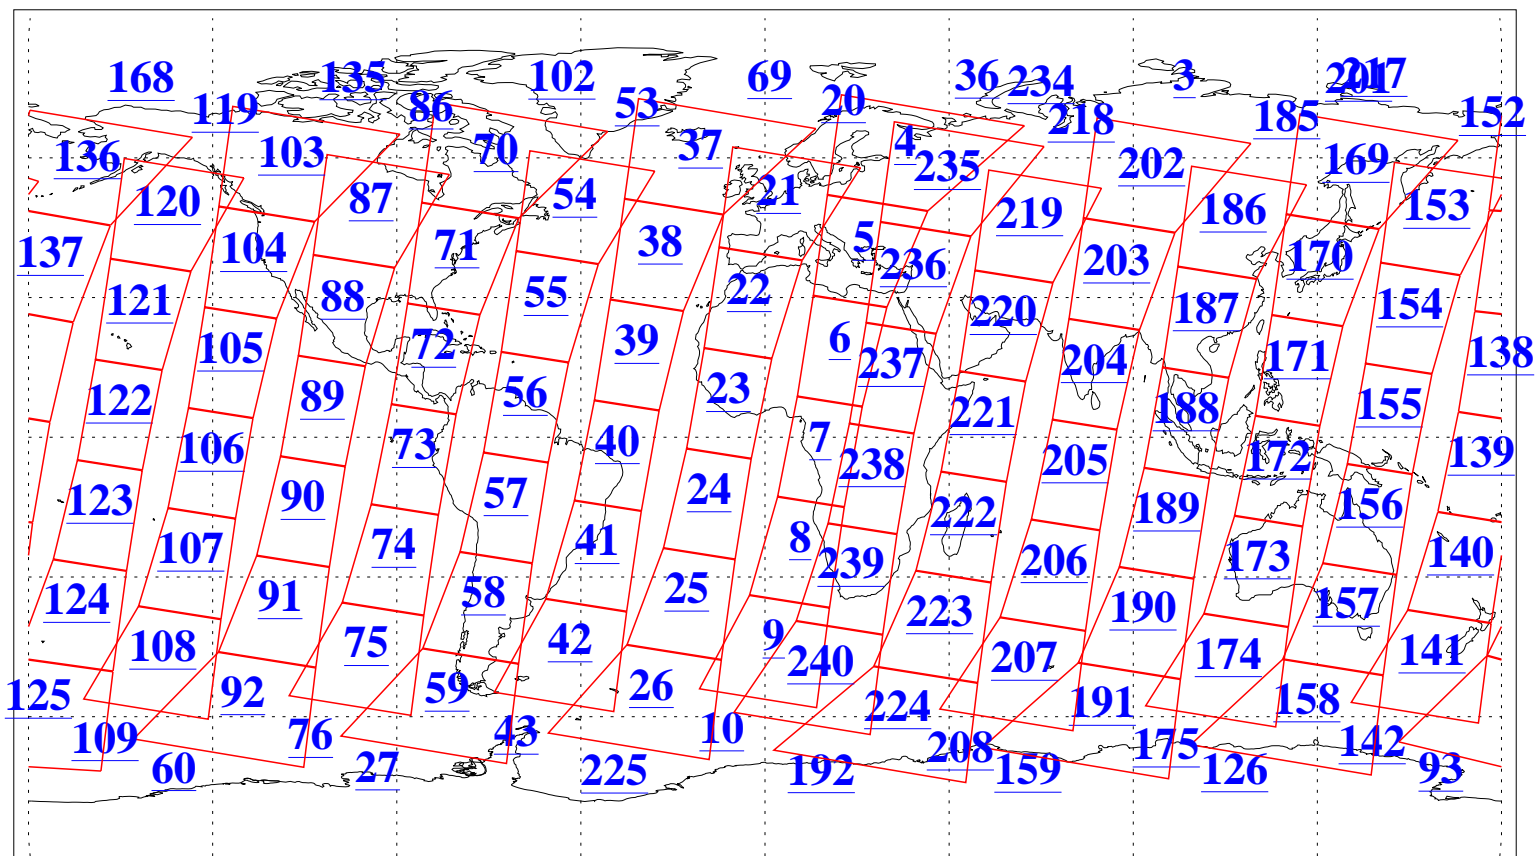

L1B Availability
AMSU Granules: 240
HSB Granules: 0
AIRS Granules: 240

13 Mar 2009
DoY 72
Aqua Day 2505
Granules: 1 to 120

Granules: 121 to 240

Legend: AMSU Available, HSB Available, AIRS Available

L1B Availability
AMSU Granules: 240
HSB Granules: 0
AIRS Granules: 240

13 Mar 2009
DoY 72
Aqua Day 2505
Ascending Granules

Descending Granules

Legend: AMSU Available, HSB Available, AIRS Available

L1B Availability
 AMSU Granules: 240
 HSB Granules: 0
 AIRS Granules: 240

13 Mar 2009
 DoY 72
 Aqua Day 2505

Northern Hemisphere Granules

Southern Hemisphere Granules

Legend: AMSU Available, HSB Available, AIRS Available