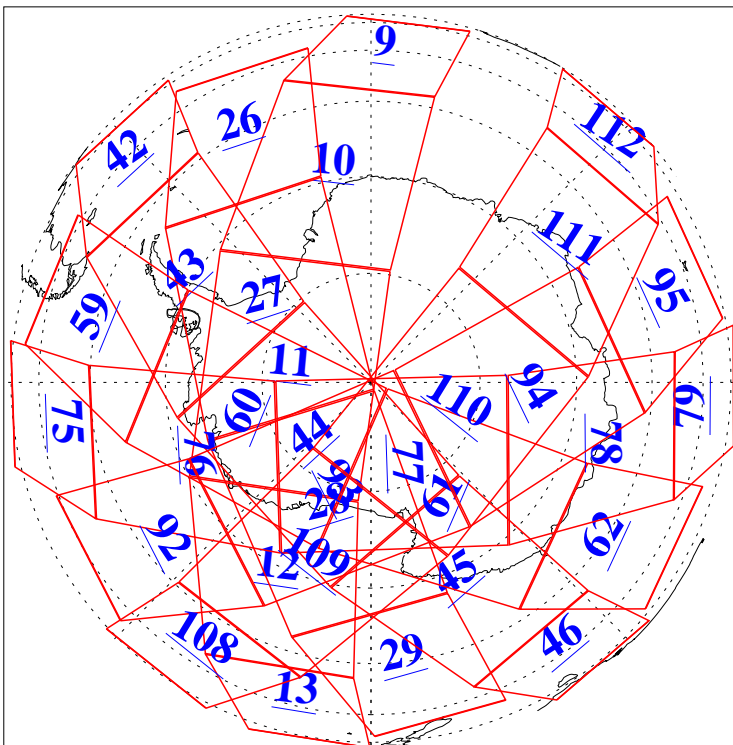

L1B Availability
AMSU Granules: 240
HSB Granules: 0
AIRS Granules: 240

13 Mar 2009
DoY 72
Aqua Day 2505
Granules: 1 to 120

Granules: 121 to 240

Legend: AMSU Available, HSB Available, AIRS Available

L1B Availability
AMSU Granules: 240
HSB Granules: 0
AIRS Granules: 240

13 Mar 2009
DoY 72
Aqua Day 2505
Ascending Granules

Descending Granules

Legend: AMSU Available, HSB Available, AIRS Available

L1B Availability
 AMSU Granules: 240
 HSB Granules: 0
 AIRS Granules: 240

13 Mar 2009
 DoY 72
 Aqua Day 2505

Northern Hemisphere Granules

Southern Hemisphere Granules

Legend: AMSU Available, HSB Available, AIRS Available