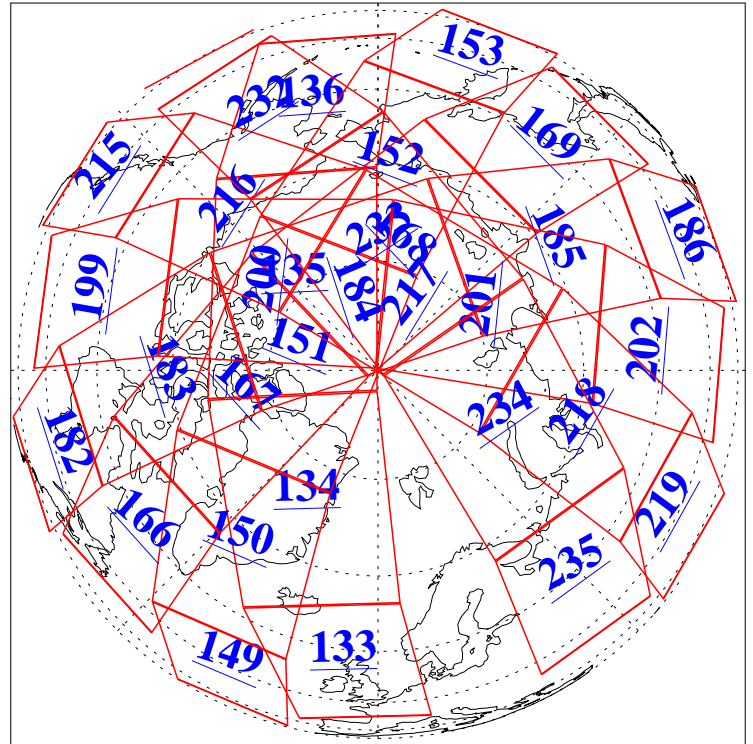

13 Mar 2009
DoY 72
Aqua Day 2505
Ascending Granules

Descending Granules

Legend: AMSU Available, HSB Available, AIRS Available

L1B Availability
 AMSU Granules: 240
 HSB Granules: 0
 AIRS Granules: 240

13 Mar 2009
 DoY 72
 Aqua Day 2505

Northern Hemisphere Granules

Southern Hemisphere Granules

Legend: AMSU Available, HSB Available, AIRS Available