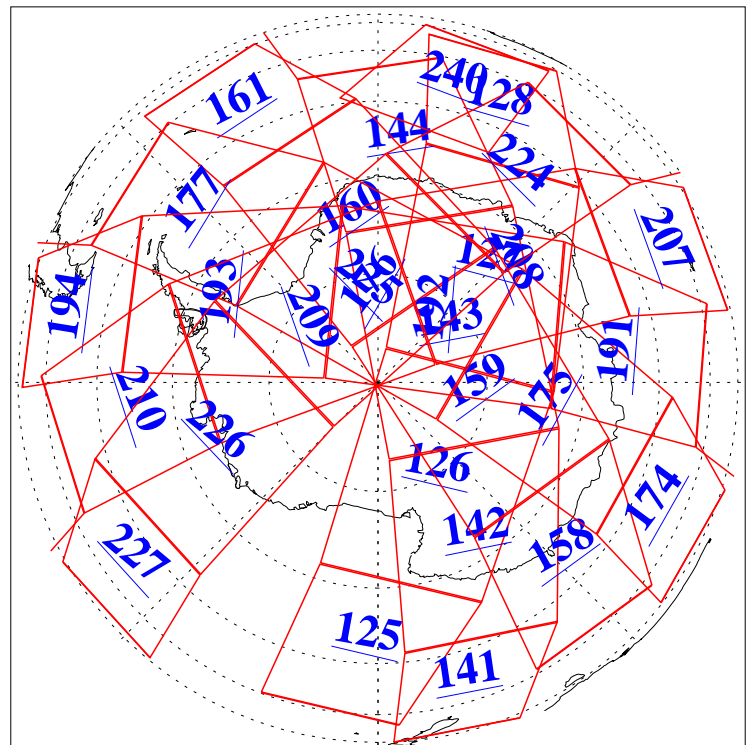

L1B Availability
AMSU Granules: 240
HSB Granules: 0
AIRS Granules: 240

13 Mar 2009
DoY 72
Aqua Day 2505
Granules: 1 to 120

Granules: 121 to 240

Legend: AMSU Available, HSB Available, AIRS Available

L1B Availability
AMSU Granules: 240
HSB Granules: 0
AIRS Granules: 240

13 Mar 2009
DoY 72
Aqua Day 2505
Ascending Granules

Descending Granules

Legend: AMSU Available, HSB Available, AIRS Available

L1B Availability
 AMSU Granules: 240
 HSB Granules: 0
 AIRS Granules: 240

13 Mar 2009
 DoY 72
 Aqua Day 2505

Northern Hemisphere Granules

Southern Hemisphere Granules

Legend: AMSU Available, HSB Available, AIRS Available