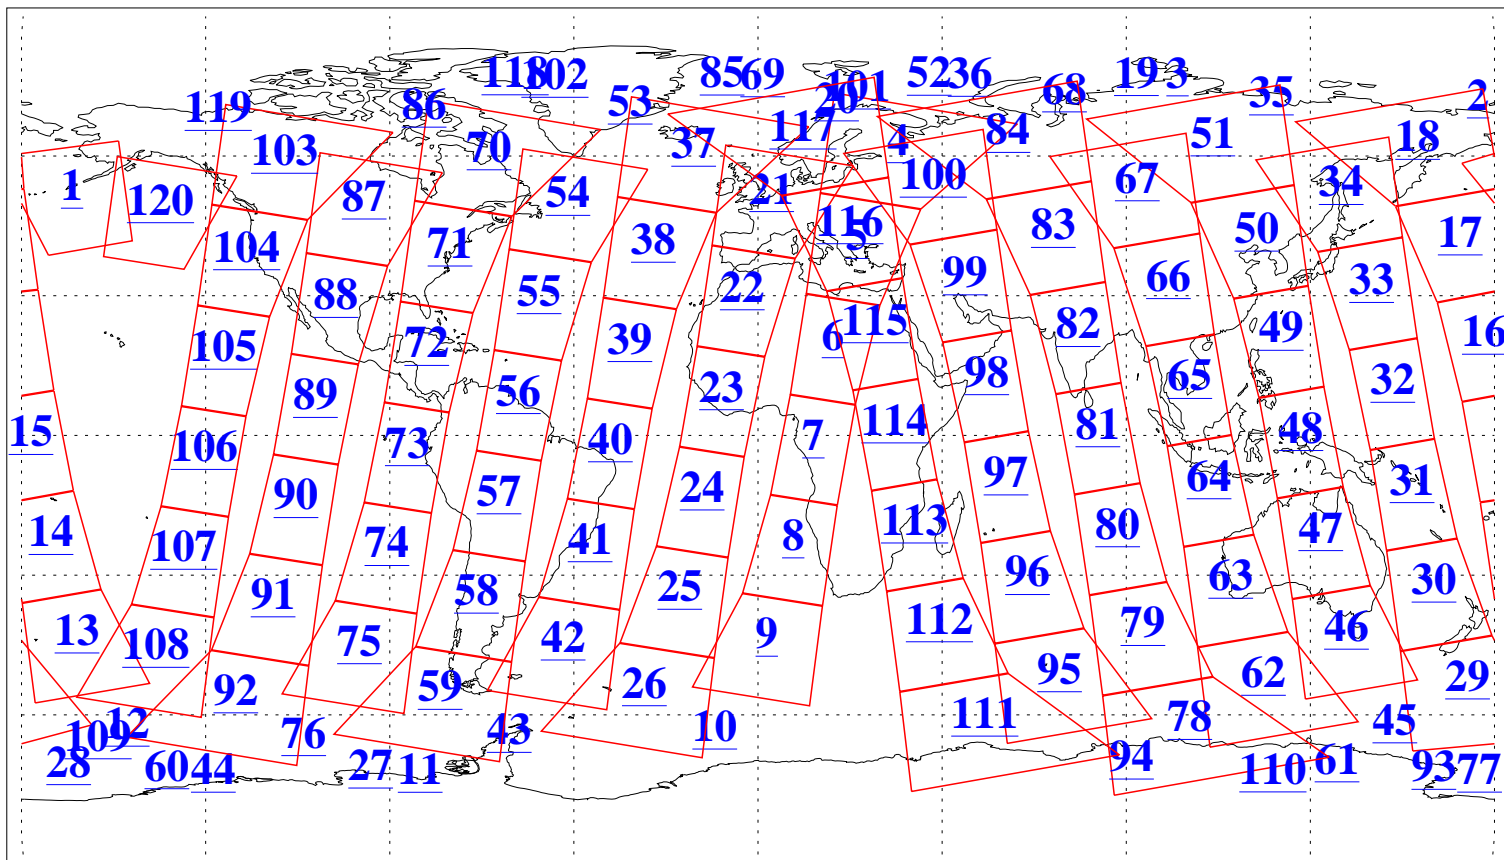

L1B Availability
AMSU Granules: 240
HSB Granules: 0
AIRS Granules: 240

13 Mar 2009
DoY 72
Aqua Day 2505
Granules: 1 to 120

Granules: 121 to 240

Legend: AMSU Available, HSB Available, AIRS Available

L1B Availability
AMSU Granules: 240
HSB Granules: 0
AIRS Granules: 240

13 Mar 2009
DoY 72
Aqua Day 2505
Ascending Granules

Descending Granules

Legend: AMSU Available, HSB Available, AIRS Available

L1B Availability
 AMSU Granules: 240
 HSB Granules: 0
 AIRS Granules: 240

13 Mar 2009
 DoY 72
 Aqua Day 2505

Northern Hemisphere Granules

Southern Hemisphere Granules

Legend: AMSU Available, HSB Available, AIRS Available