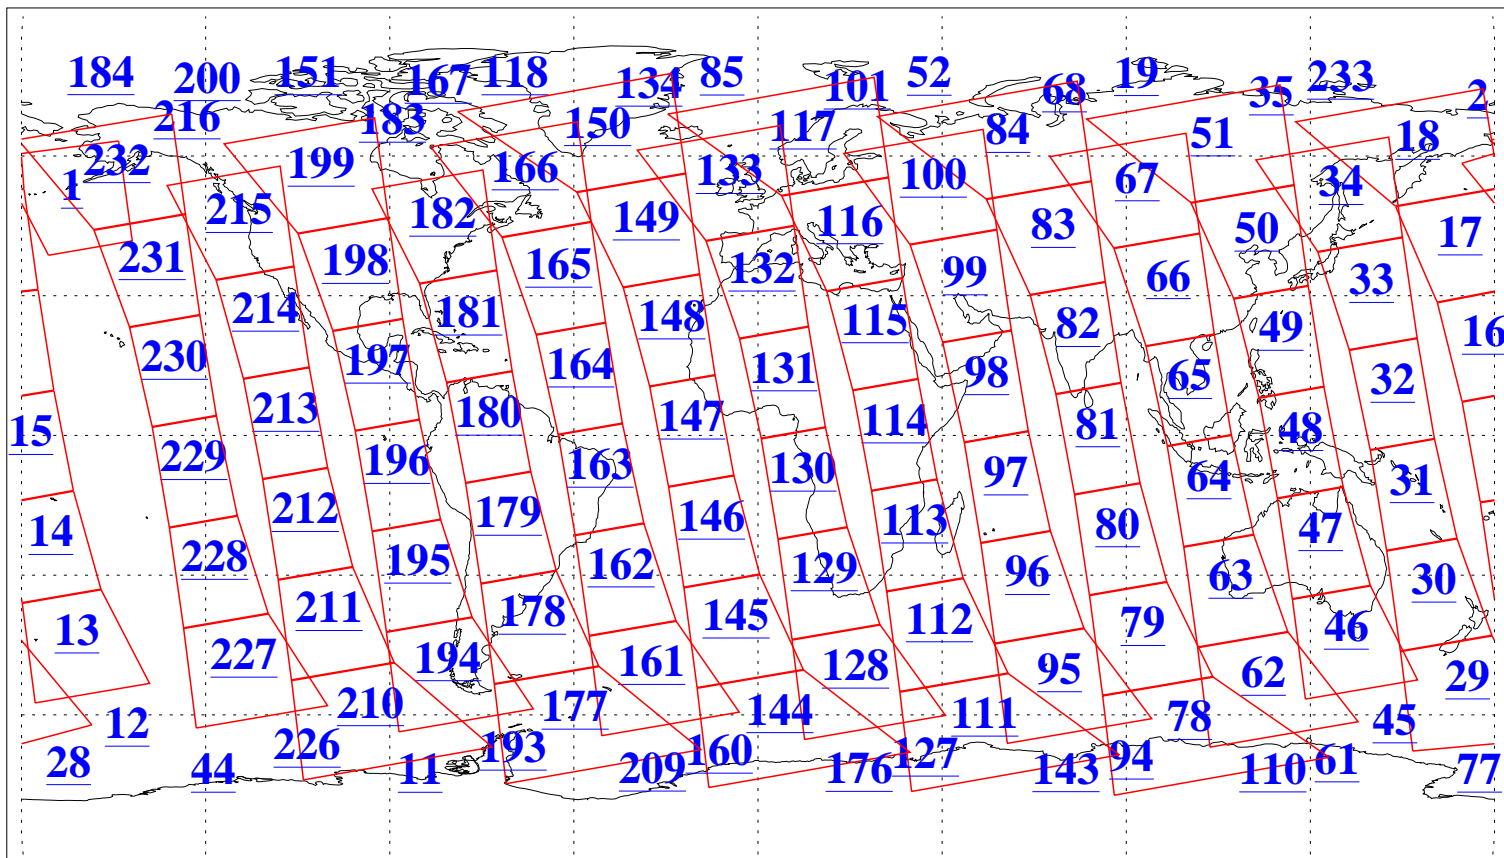

L1B Availability
AMSU Granules: 240
HSB Granules: 0
AIRS Granules: 240

13 Mar 2009
DoY 72
Aqua Day 2505
Granules: 1 to 120

Granules: 121 to 240

Legend: AMSU Available, HSB Available, AIRS Available

L1B Availability
AMSU Granules: 240
HSB Granules: 0
AIRS Granules: 240

13 Mar 2009
DoY 72
Aqua Day 2505
Ascending Granules

Descending Granules

Legend: AMSU Available, HSB Available, AIRS Available

L1B Availability
 AMSU Granules: 240
 HSB Granules: 0
 AIRS Granules: 240

13 Mar 2009
 DoY 72
 Aqua Day 2505

Northern Hemisphere Granules

Southern Hemisphere Granules

Legend: AMSU Available, HSB Available, AIRS Available