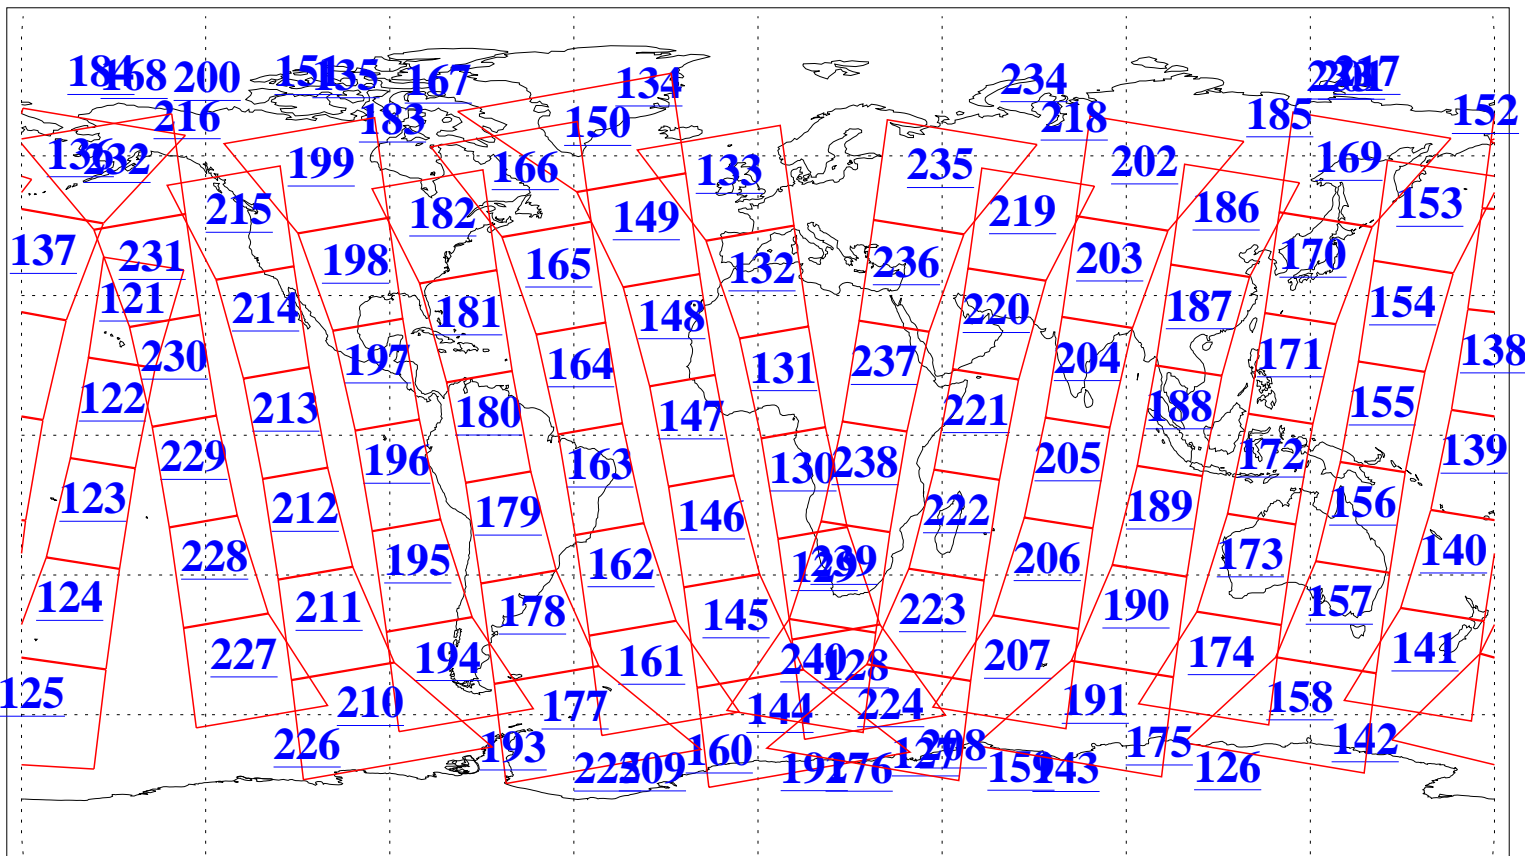

L1B Availability
AMSU Granules: 240
HSB Granules: 0
AIRS Granules: 240

13 Mar 2009
DoY 72
Aqua Day 2505
Granules: 1 to 120

Granules: 121 to 240

Legend: AMSU Available, HSB Available, AIRS Available

L1B Availability
AMSU Granules: 240
HSB Granules: 0
AIRS Granules: 240

13 Mar 2009
DoY 72
Aqua Day 2505
Ascending Granules

Descending Granules

Legend: AMSU Available, HSB Available, AIRS Available

L1B Availability
 AMSU Granules: 240
 HSB Granules: 0
 AIRS Granules: 240

13 Mar 2009
 DoY 72
 Aqua Day 2505