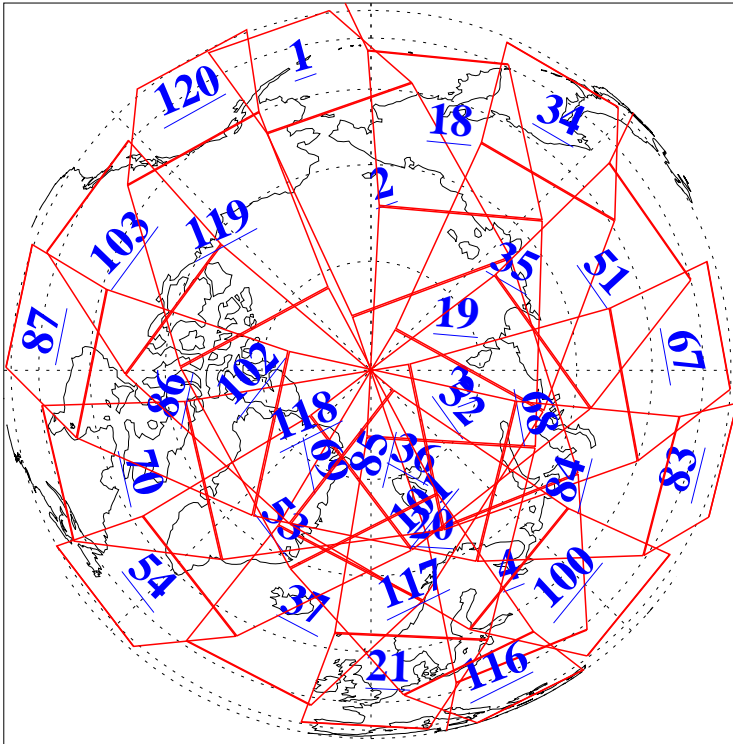

L1B Availability
AMSU Granules: 240
HSB Granules: 0
AIRS Granules: 240

13 Mar 2009
DoY 72
Aqua Day 2505
Granules: 1 to 120

Granules: 121 to 240

Legend: AMSU Available, HSB Available, AIRS Available

L1B Availability
AMSU Granules: 240
HSB Granules: 0
AIRS Granules: 240

13 Mar 2009
DoY 72
Aqua Day 2505
Ascending Granules

Descending Granules

Legend: AMSU Available, HSB Available, AIRS Available

L1B Availability
 AMSU Granules: 240
 HSB Granules: 0
 AIRS Granules: 240

13 Mar 2009
 DoY 72
 Aqua Day 2505

Northern Hemisphere Granules

Southern Hemisphere Granules

Legend: AMSU Available, HSB Available, AIRS Available