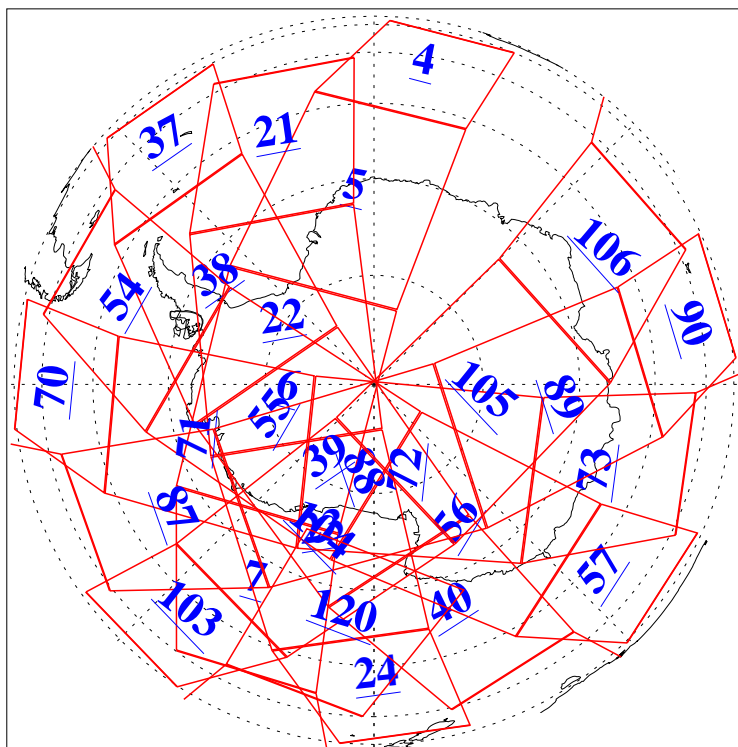

L1B Availability
AMSU Granules: 240
HSB Granules: 0
AIRS Granules: 212

10 Mar 2009
DoY 69
Aqua Day 2502
Granules: 1 to 120

Granules: 121 to 240

Legend: AMSU Available, HSB Available, AIRS Available

L1B Availability
AMSU Granules: 240
HSB Granules: 0
AIRS Granules: 212

10 Mar 2009
DoY 69
Aqua Day 2502
Ascending Granules

Descending Granules

Legend: AMSU Available, HSB Available, AIRS Available

L1B Availability
 AMSU Granules: 240
 HSB Granules: 0
 AIRS Granules: 212

10 Mar 2009
 DoY 69
 Aqua Day 2502

Northern Hemisphere Granules

Southern Hemisphere Granules

Legend: AMSU Available, HSB Available, AIRS Available