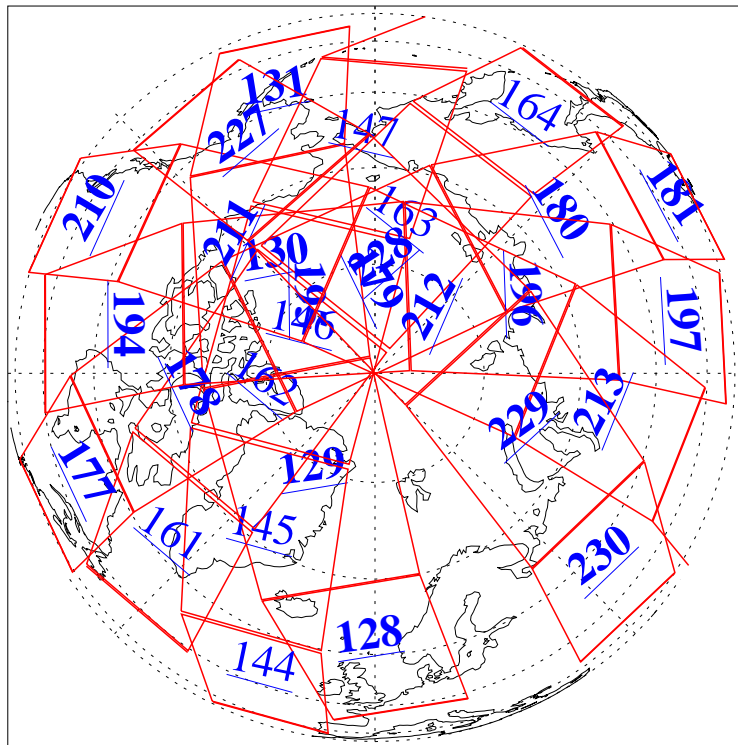

L1B Availability
AMSU Granules: 240
HSB Granules: 0
AIRS Granules: 212

10 Mar 2009
DoY 69
Aqua Day 2502
Granules: 1 to 120

Granules: 121 to 240

Legend: AMSU Available, HSB Available, AIRS Available

L1B Availability
AMSU Granules: 240
HSB Granules: 0
AIRS Granules: 212

10 Mar 2009
DoY 69
Aqua Day 2502
Ascending Granules

Descending Granules

Legend: AMSU Available, HSB Available, AIRS Available

L1B Availability
 AMSU Granules: 240
 HSB Granules: 0
 AIRS Granules: 212

10 Mar 2009
 DoY 69
 Aqua Day 2502

Northern Hemisphere Granules

Southern Hemisphere Granules

Legend: AMSU Available, HSB Available, AIRS Available