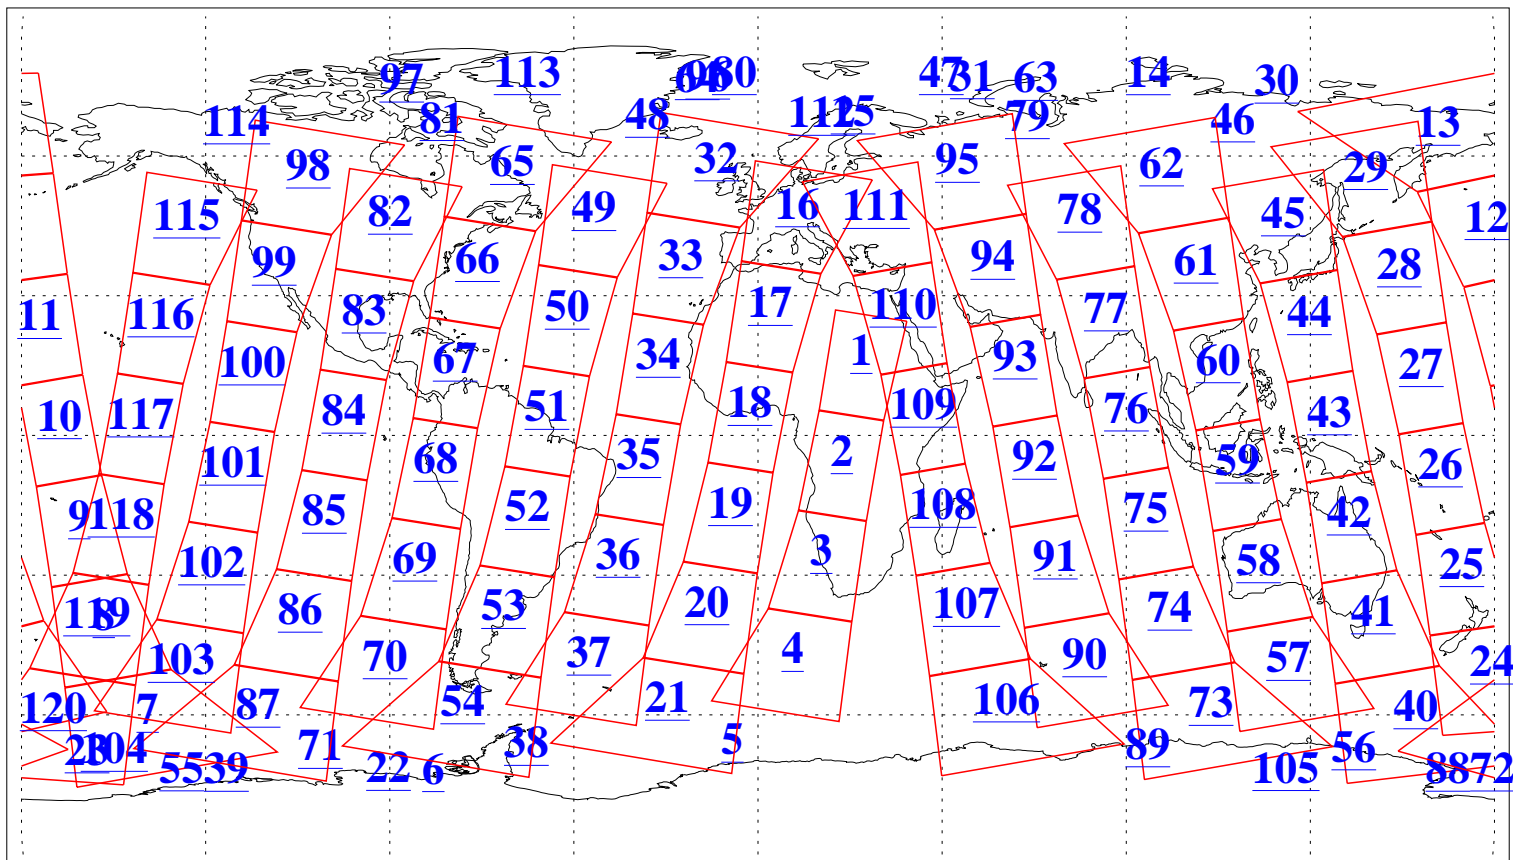

L1B Availability
AMSU Granules: 240
HSB Granules: 0
AIRS Granules: 212

10 Mar 2009
DoY 69
Aqua Day 2502
Granules: 1 to 120

Granules: 121 to 240

Legend: AMSU Available, HSB Available, AIRS Available

L1B Availability
AMSU Granules: 240
HSB Granules: 0
AIRS Granules: 212

10 Mar 2009
DoY 69
Aqua Day 2502
Ascending Granules

Descending Granules

Legend: AMSU Available, HSB Available, AIRS Available

L1B Availability
 AMSU Granules: 240
 HSB Granules: 0
 AIRS Granules: 212

10 Mar 2009
 DoY 69
 Aqua Day 2502

Northern Hemisphere Granules

Southern Hemisphere Granules

Legend: AMSU Available, HSB Available, AIRS Available