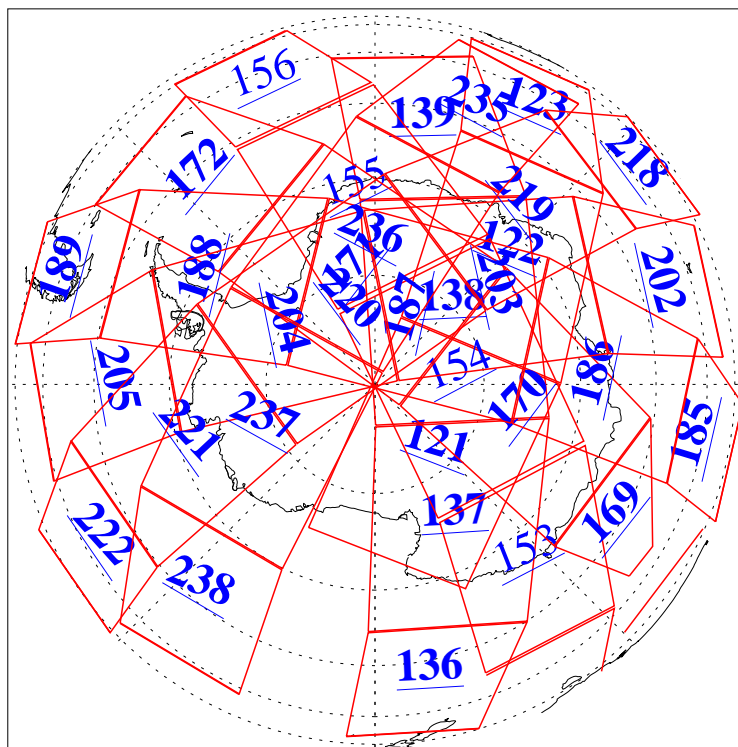

L1B Availability
AMSU Granules: 240
HSB Granules: 0
AIRS Granules: 212

10 Mar 2009
DoY 69
Aqua Day 2502
Granules: 1 to 120

Granules: 121 to 240

Legend: AMSU Available, HSB Available, AIRS Available

L1B Availability
AMSU Granules: 240
HSB Granules: 0
AIRS Granules: 212

10 Mar 2009
DoY 69
Aqua Day 2502
Ascending Granules

Descending Granules

Legend: AMSU Available, HSB Available, AIRS Available

L1B Availability
 AMSU Granules: 240
 HSB Granules: 0
 AIRS Granules: 212

10 Mar 2009
 DoY 69
 Aqua Day 2502

Northern Hemisphere Granules

Southern Hemisphere Granules

Legend: AMSU Available, HSB Available, AIRS Available