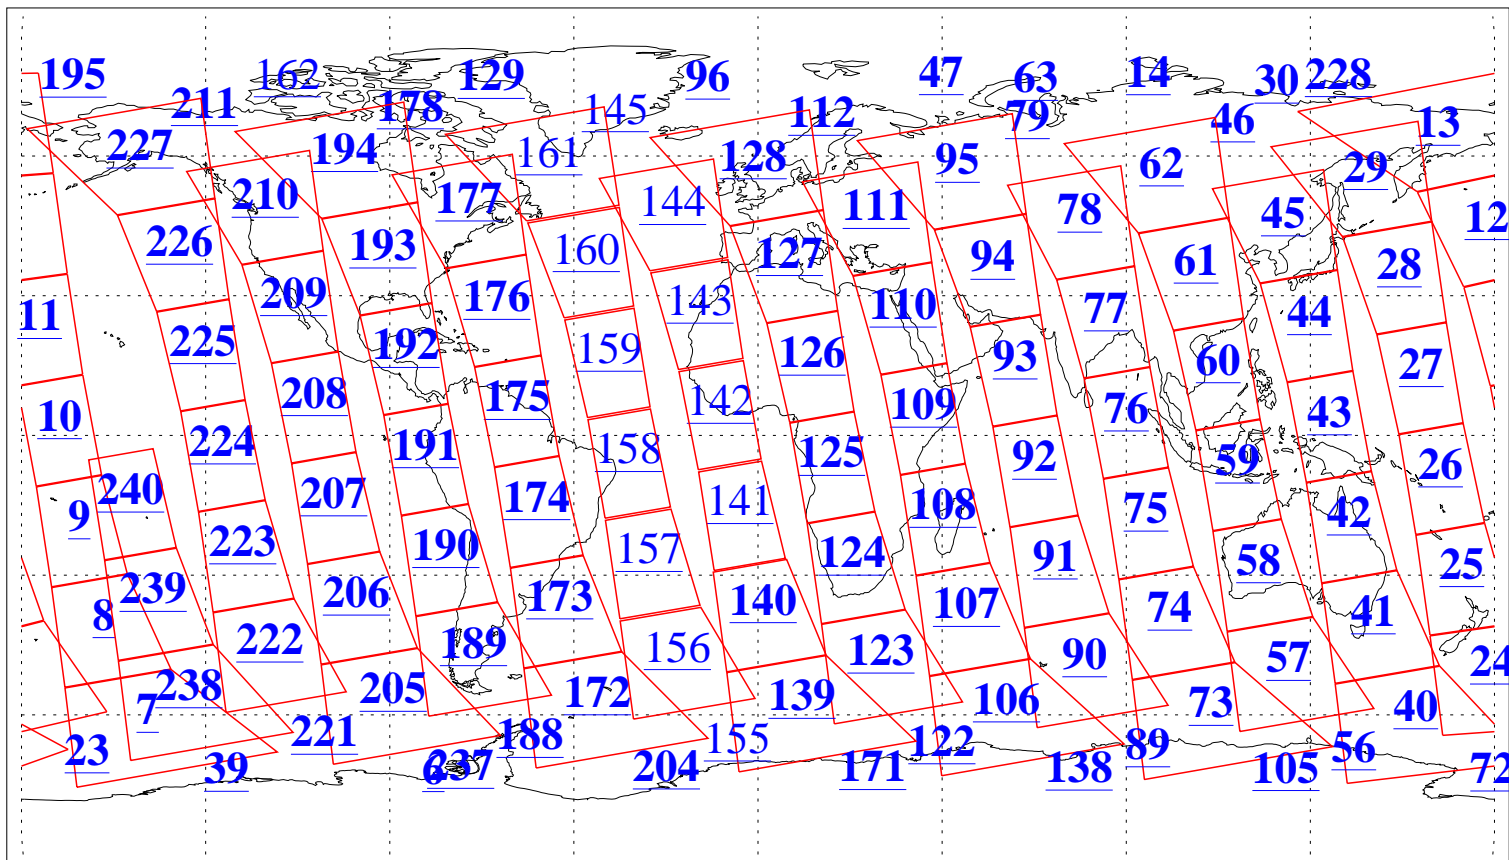

L1B Availability
AMSU Granules: 240
HSB Granules: 0
AIRS Granules: 212

10 Mar 2009
DoY 69
Aqua Day 2502
Granules: 1 to 120

Granules: 121 to 240

Legend: AMSU Available, HSB Available, AIRS Available

L1B Availability
AMSU Granules: 240
HSB Granules: 0
AIRS Granules: 212

10 Mar 2009
DoY 69
Aqua Day 2502
Ascending Granules

Descending Granules

Legend: AMSU Available, HSB Available, AIRS Available

L1B Availability
 AMSU Granules: 240
 HSB Granules: 0
 AIRS Granules: 212

10 Mar 2009
 DoY 69
 Aqua Day 2502

Northern Hemisphere Granules

Southern Hemisphere Granules

Legend: AMSU Available, HSB Available, AIRS Available