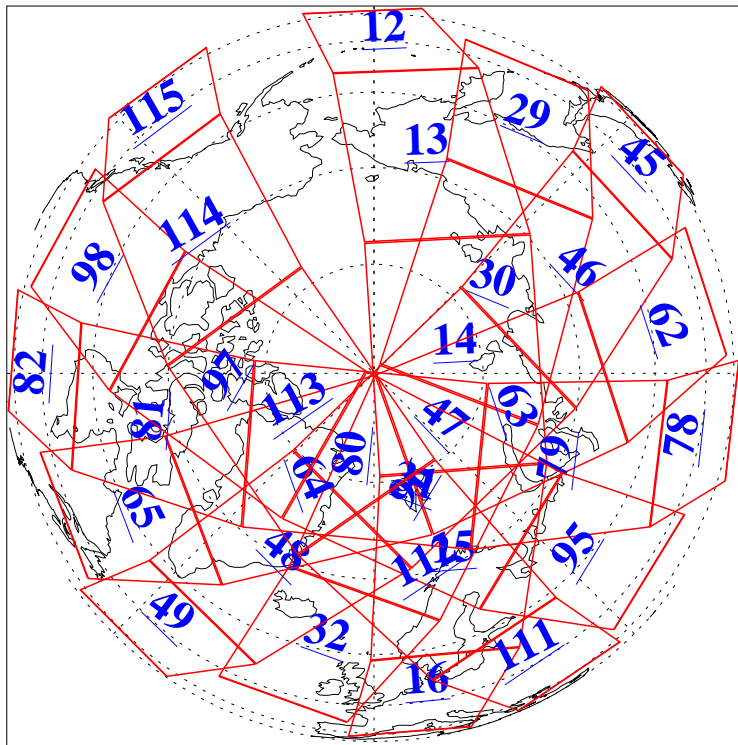

L1B Availability
AMSU Granules: 240
HSB Granules: 0
AIRS Granules: 212

10 Mar 2009
DoY 69
Aqua Day 2502
Granules: 1 to 120

Granules: 121 to 240

Legend: AMSU Available, HSB Available, AIRS Available

L1B Availability
AMSU Granules: 240
HSB Granules: 0
AIRS Granules: 212

10 Mar 2009
DoY 69
Aqua Day 2502
Ascending Granules

Descending Granules

Legend: AMSU Available, HSB Available, AIRS Available

L1B Availability
 AMSU Granules: 240
 HSB Granules: 0
 AIRS Granules: 212

10 Mar 2009
 DoY 69
 Aqua Day 2502

Northern Hemisphere Granules

Southern Hemisphere Granules

Legend: AMSU Available, HSB Available, AIRS Available