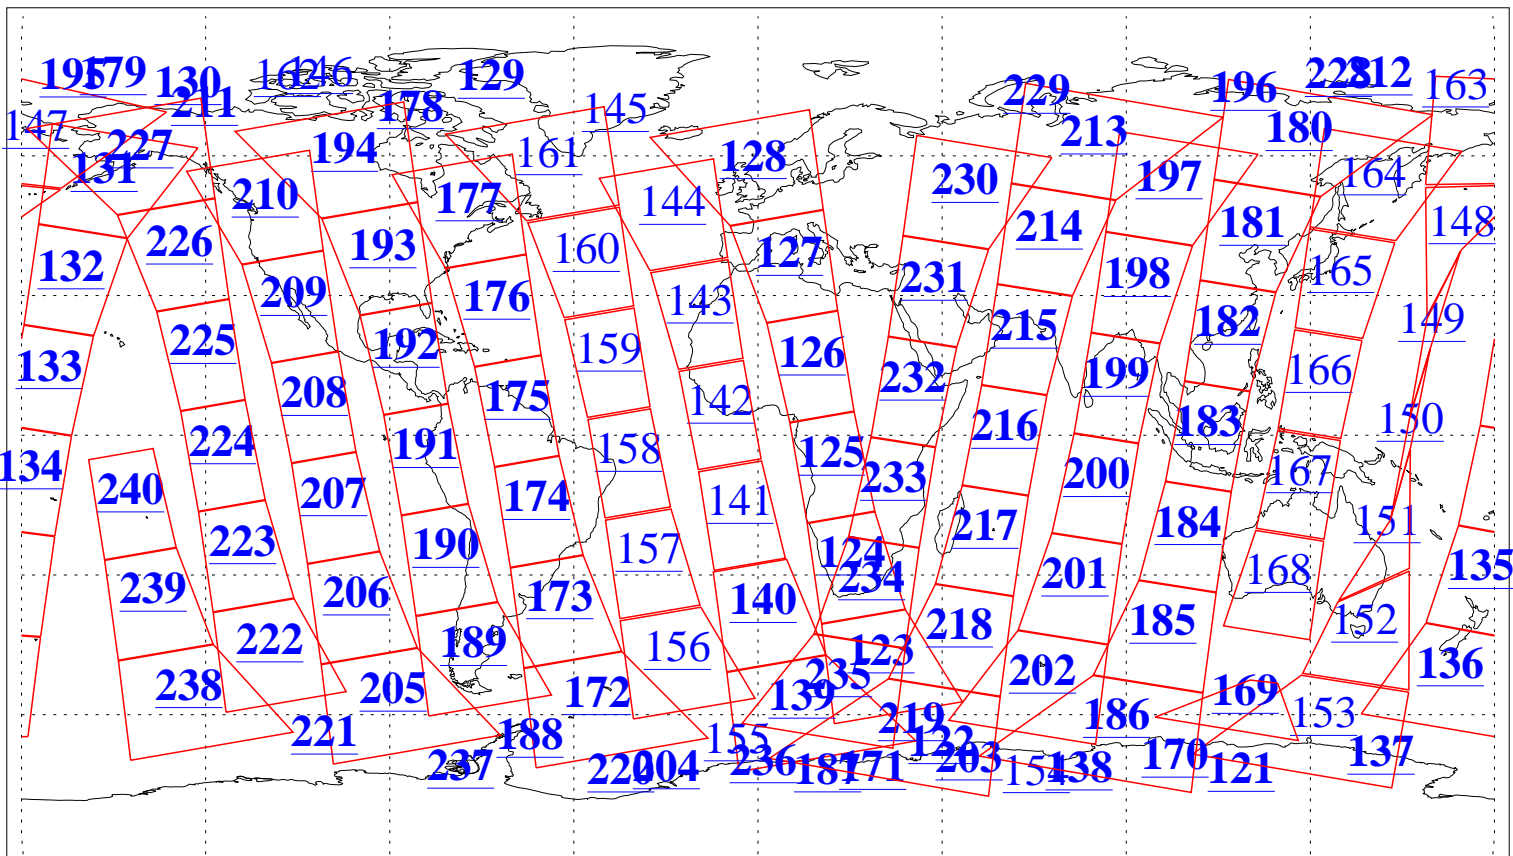

L1B Availability
AMSU Granules: 240
HSB Granules: 0
AIRS Granules: 212

10 Mar 2009
DoY 69
Aqua Day 2502
Granules: 1 to 120

Granules: 121 to 240

Legend: AMSU Available, HSB Available, AIRS Available

L1B Availability
AMSU Granules: 240
HSB Granules: 0
AIRS Granules: 212

10 Mar 2009
DoY 69
Aqua Day 2502
Ascending Granules

Descending Granules

Legend: AMSU Available, HSB Available, AIRS Available

L1B Availability
 AMSU Granules: 240
 HSB Granules: 0
 AIRS Granules: 212

10 Mar 2009
 DoY 69
 Aqua Day 2502