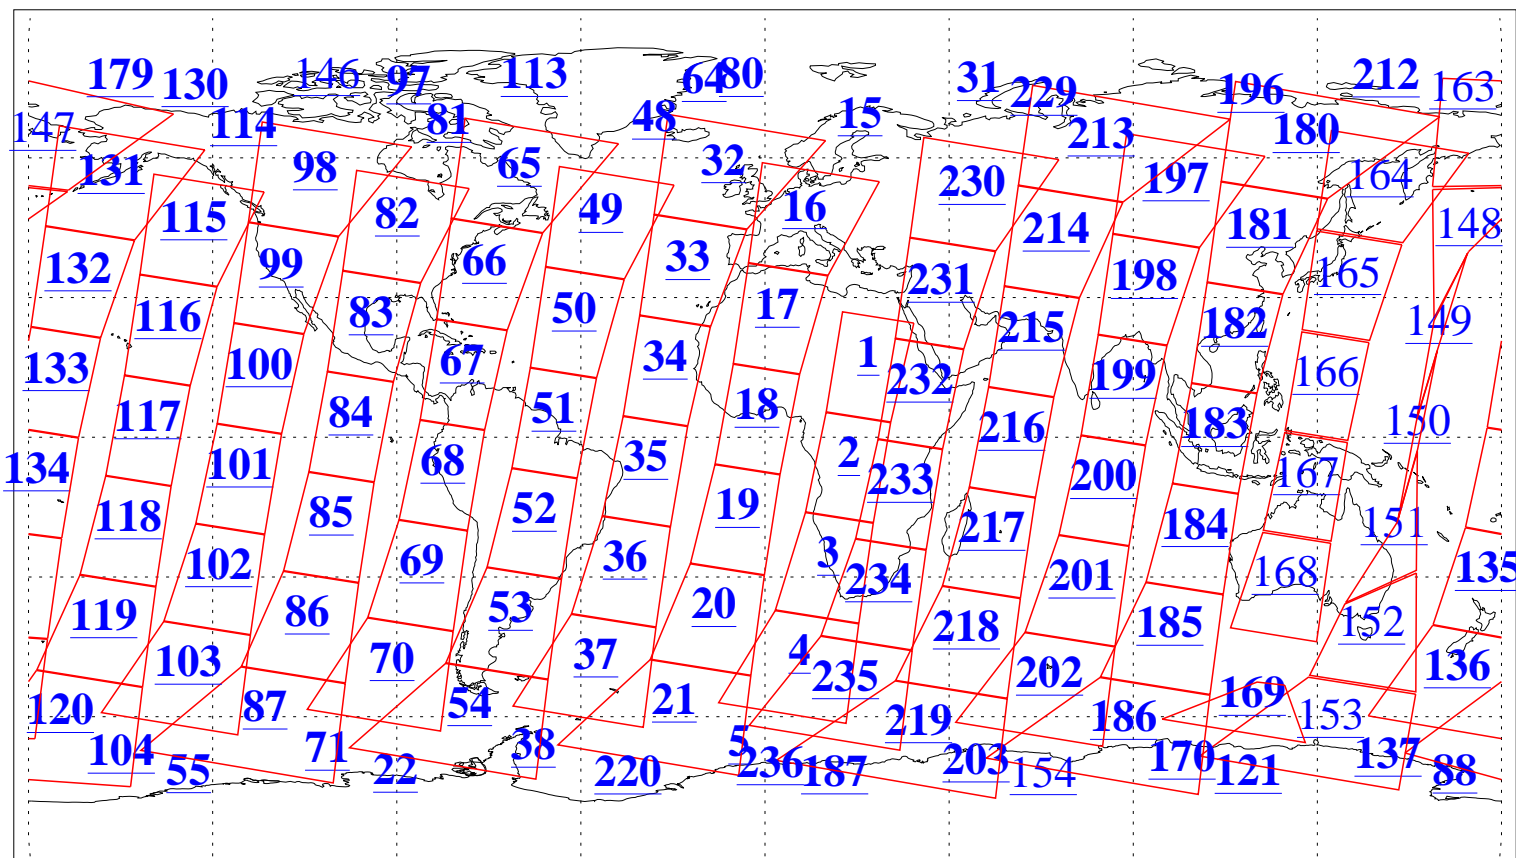

L1B Availability
AMSU Granules: 240
HSB Granules: 0
AIRS Granules: 212

10 Mar 2009
DoY 69
Aqua Day 2502
Granules: 1 to 120

Granules: 121 to 240

Legend: AMSU Available, HSB Available, AIRS Available

L1B Availability
AMSU Granules: 240
HSB Granules: 0
AIRS Granules: 212

10 Mar 2009
DoY 69
Aqua Day 2502
Ascending Granules

Descending Granules

Legend: AMSU Available, HSB Available, AIRS Available

L1B Availability
 AMSU Granules: 240
 HSB Granules: 0
 AIRS Granules: 212

10 Mar 2009
 DoY 69
 Aqua Day 2502

Northern Hemisphere Granules

Southern Hemisphere Granules

Legend: AMSU Available, HSB Available, AIRS Available