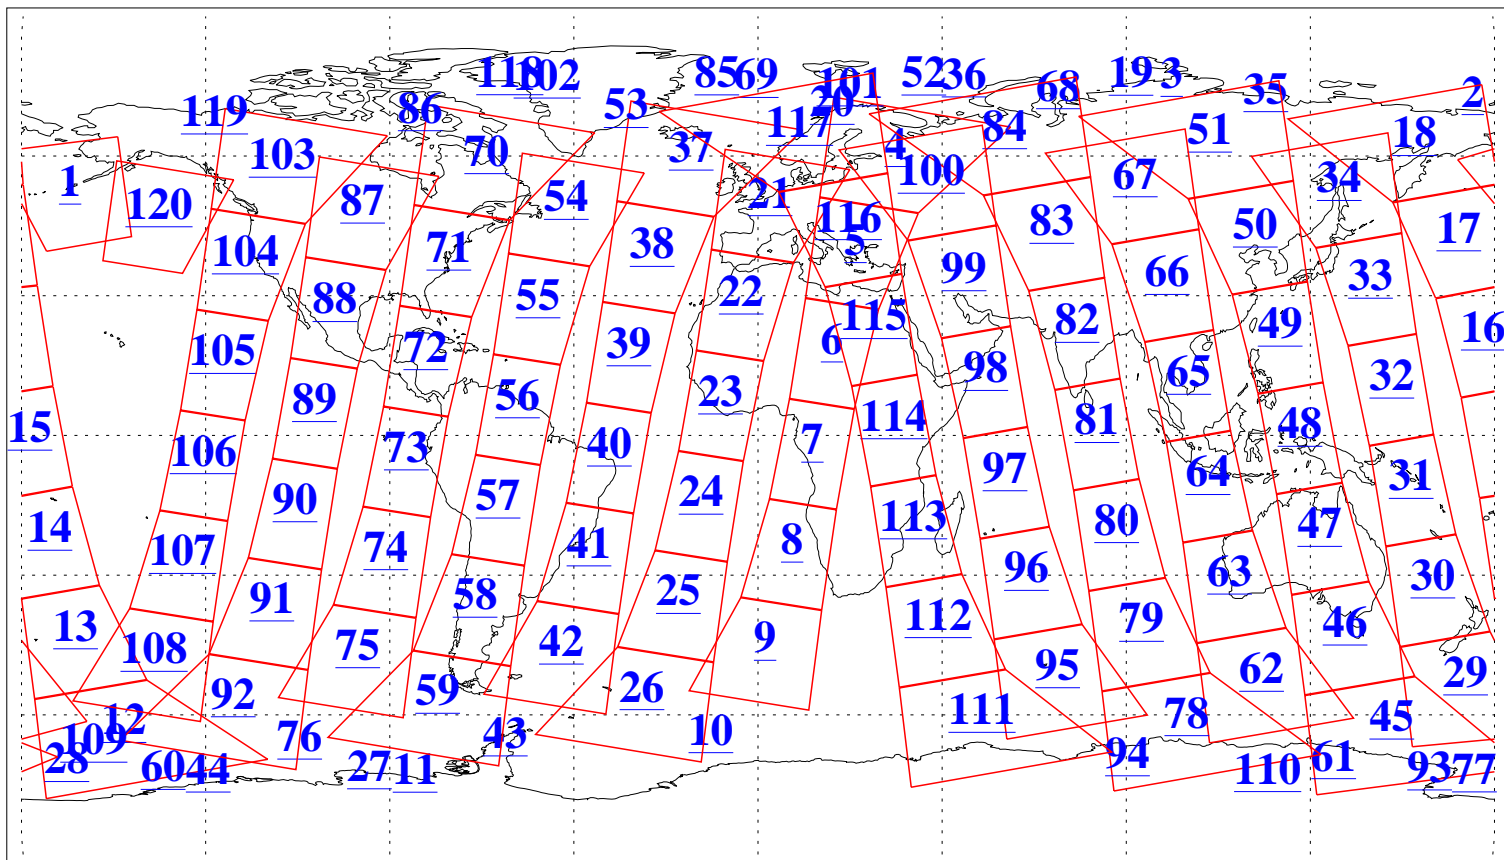

L1B Availability  
AMSU Granules: 240  
HSB Granules: 0  
AIRS Granules: 240

25 Feb 2009  
DoY 56  
Aqua Day 2489  
Granules: 1 to 120

Granules: 121 to 240

Legend: AMSU Available, HSB Available, AIRS Available

L1B Availability  
AMSU Granules: 240  
HSB Granules: 0  
AIRS Granules: 240

25 Feb 2009  
DoY 56  
Aqua Day 2489

Ascending Granules

Descending Granules

Legend: AMSU Available, HSB Available, AIRS Available

L1B Availability  
 AMSU Granules: 240  
 HSB Granules: 0  
 AIRS Granules: 240

25 Feb 2009  
 DoY 56  
 Aqua Day 2489

Northern Hemisphere Granules

Southern Hemisphere Granules

Legend: AMSU Available, HSB Available, AIRS Available