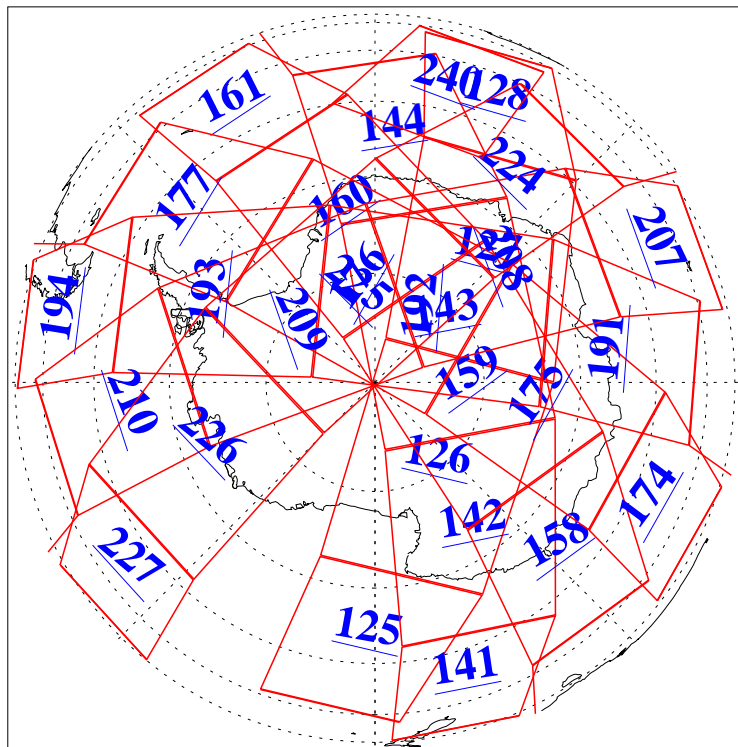

L1B Availability  
AMSU Granules: 240  
HSB Granules: 0  
AIRS Granules: 240

25 Feb 2009  
DoY 56  
Aqua Day 2489  
Granules: 1 to 120

Granules: 121 to 240

Legend: AMSU Available, HSB Available, AIRS Available

L1B Availability  
AMSU Granules: 240  
HSB Granules: 0  
AIRS Granules: 240

25 Feb 2009  
DoY 56  
Aqua Day 2489

Ascending Granules

Descending Granules

Legend: AMSU Available, HSB Available, AIRS Available

L1B Availability  
 AMSU Granules: 240  
 HSB Granules: 0  
 AIRS Granules: 240

25 Feb 2009  
 DoY 56  
 Aqua Day 2489

Northern Hemisphere Granules

Southern Hemisphere Granules

Legend: AMSU Available, HSB Available, AIRS Available