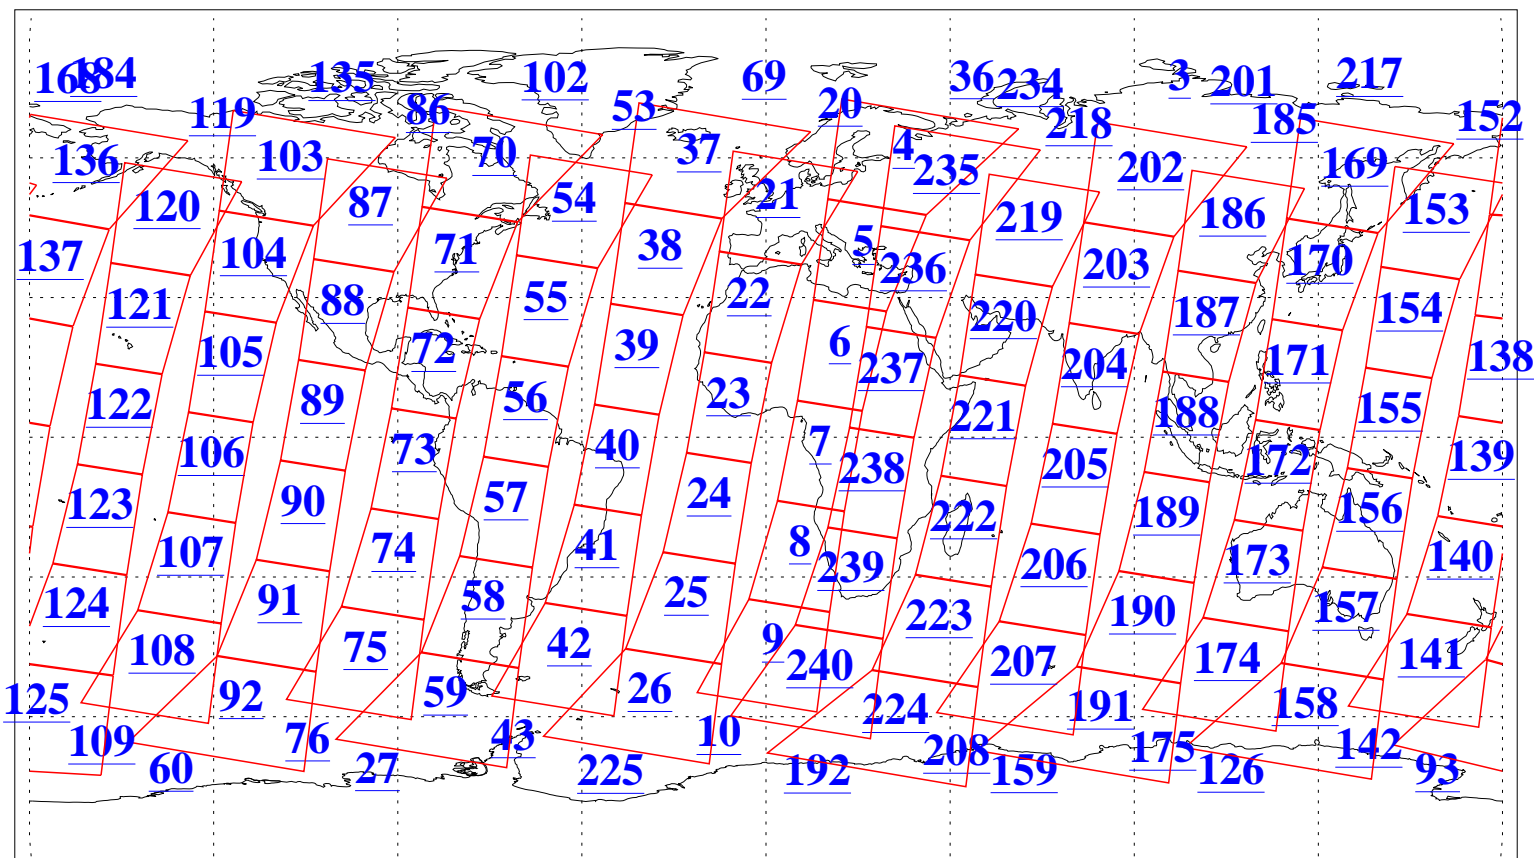

L1B Availability  
AMSU Granules: 240  
HSB Granules: 0  
AIRS Granules: 240

25 Feb 2009  
DoY 56  
Aqua Day 2489  
Granules: 1 to 120

Granules: 121 to 240

Legend: AMSU Available, HSB Available, AIRS Available

L1B Availability  
AMSU Granules: 240  
HSB Granules: 0  
AIRS Granules: 240

25 Feb 2009  
DoY 56  
Aqua Day 2489

Ascending Granules

Descending Granules

Legend: AMSU Available, HSB Available, AIRS Available

L1B Availability  
 AMSU Granules: 240  
 HSB Granules: 0  
 AIRS Granules: 240

25 Feb 2009  
 DoY 56  
 Aqua Day 2489

Northern Hemisphere Granules

Southern Hemisphere Granules

Legend: AMSU Available, HSB Available, AIRS Available