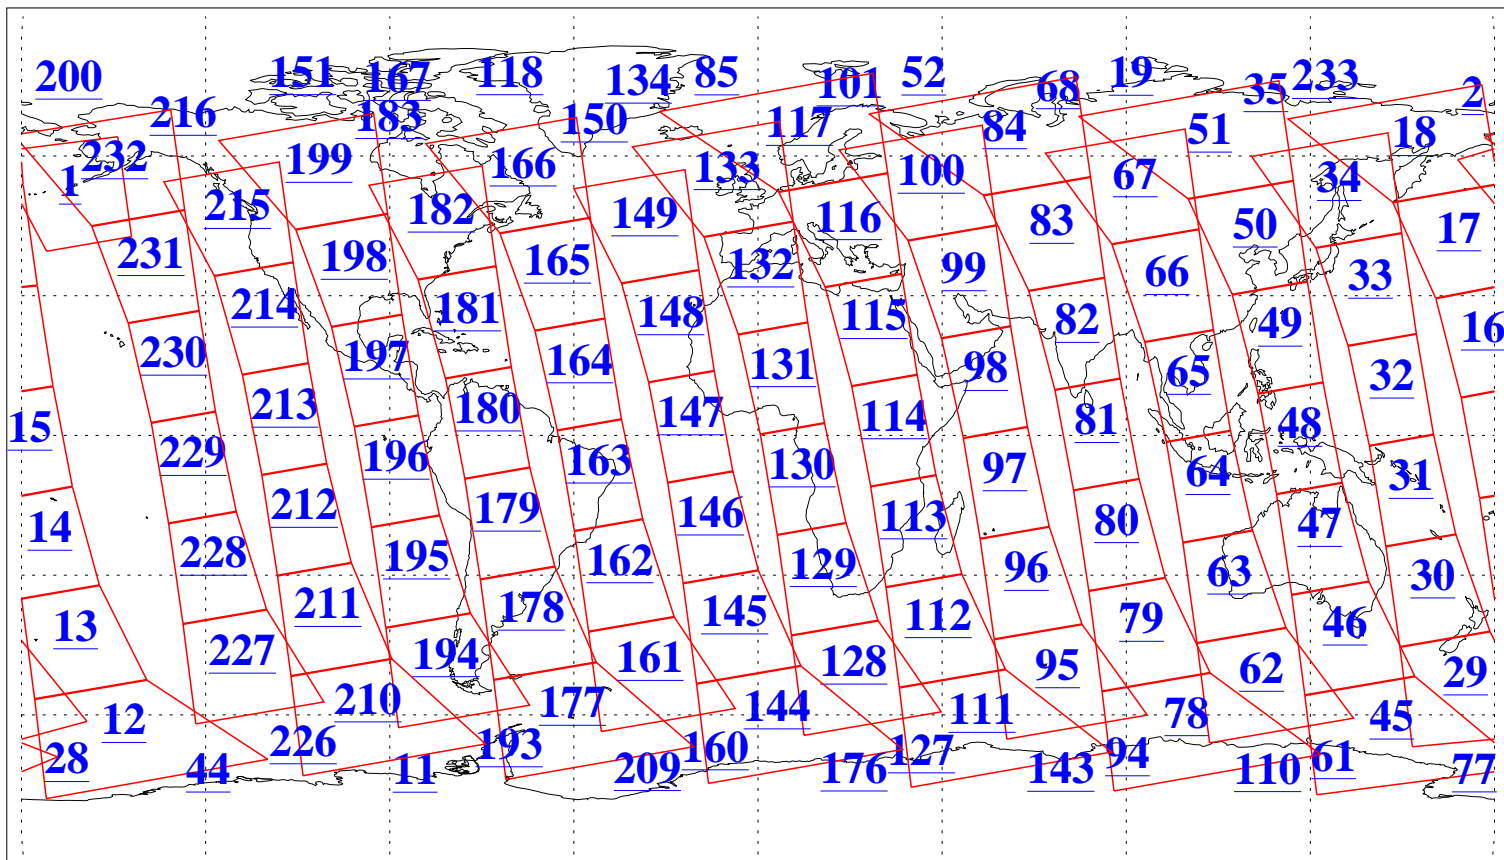

L1B Availability  
AMSU Granules: 240  
HSB Granules: 0  
AIRS Granules: 240

25 Feb 2009  
DoY 56  
Aqua Day 2489  
Granules: 1 to 120

Granules: 121 to 240

Legend: AMSU Available, HSB Available, AIRS Available

L1B Availability  
AMSU Granules: 240  
HSB Granules: 0  
AIRS Granules: 240

25 Feb 2009  
DoY 56  
Aqua Day 2489

Ascending Granules

Descending Granules

Legend: AMSU Available, HSB Available, AIRS Available

L1B Availability  
 AMSU Granules: 240  
 HSB Granules: 0  
 AIRS Granules: 240

25 Feb 2009  
 DoY 56  
 Aqua Day 2489

Northern Hemisphere Granules

Southern Hemisphere Granules

Legend: AMSU Available, HSB Available, AIRS Available