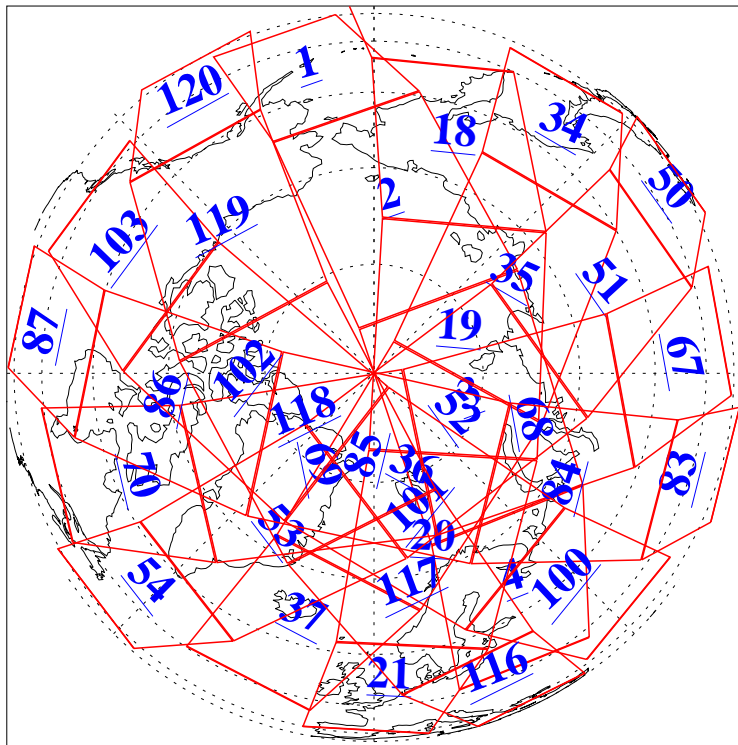

L1B Availability  
AMSU Granules: 240  
HSB Granules: 0  
AIRS Granules: 240

25 Feb 2009  
DoY 56  
Aqua Day 2489  
Granules: 1 to 120

Granules: 121 to 240

Legend: AMSU Available, HSB Available, AIRS Available

L1B Availability  
AMSU Granules: 240  
HSB Granules: 0  
AIRS Granules: 240

25 Feb 2009  
DoY 56  
Aqua Day 2489

Ascending Granules

Descending Granules

Legend: AMSU Available, HSB Available, AIRS Available

L1B Availability  
 AMSU Granules: 240  
 HSB Granules: 0  
 AIRS Granules: 240

25 Feb 2009  
 DoY 56  
 Aqua Day 2489

Northern Hemisphere Granules

Southern Hemisphere Granules

Legend: AMSU Available, HSB Available, AIRS Available