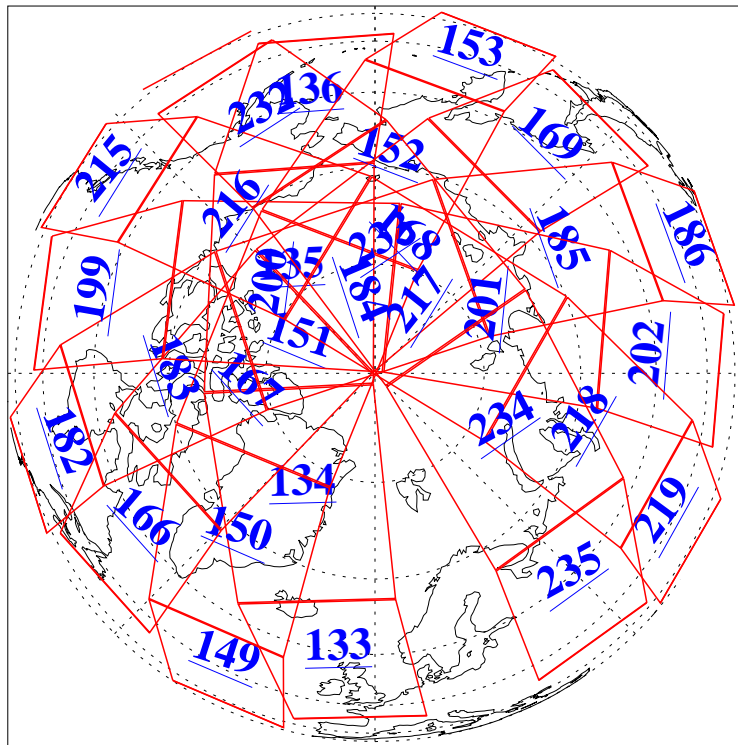

L1B Availability  
AMSU Granules: 240  
HSB Granules: 0  
AIRS Granules: 240

25 Feb 2009  
DoY 56  
Aqua Day 2489  
Granules: 1 to 120

Granules: 121 to 240

Legend: AMSU Available, HSB Available, AIRS Available

L1B Availability  
AMSU Granules: 240  
HSB Granules: 0  
AIRS Granules: 240

25 Feb 2009  
DoY 56  
Aqua Day 2489

Ascending Granules

Descending Granules

Legend: AMSU Available, HSB Available, AIRS Available

L1B Availability  
 AMSU Granules: 240  
 HSB Granules: 0  
 AIRS Granules: 240

25 Feb 2009  
 DoY 56  
 Aqua Day 2489

Northern Hemisphere Granules

Southern Hemisphere Granules

Legend: AMSU Available, HSB Available, AIRS Available