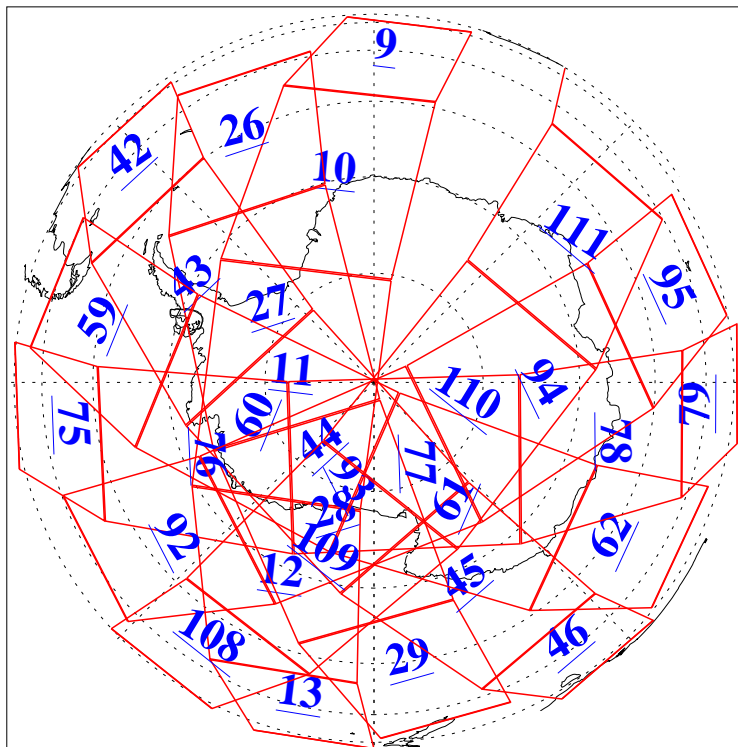

L1B Availability  
AMSU Granules: 240  
HSB Granules: 0  
AIRS Granules: 240

25 Feb 2009  
DoY 56  
Aqua Day 2489  
Granules: 1 to 120

Granules: 121 to 240

Legend: AMSU Available, HSB Available, AIRS Available

L1B Availability  
AMSU Granules: 240  
HSB Granules: 0  
AIRS Granules: 240

25 Feb 2009  
DoY 56  
Aqua Day 2489

Ascending Granules

Descending Granules

Legend: AMSU Available, HSB Available, AIRS Available

L1B Availability  
 AMSU Granules: 240  
 HSB Granules: 0  
 AIRS Granules: 240

25 Feb 2009  
 DoY 56  
 Aqua Day 2489

Northern Hemisphere Granules

Southern Hemisphere Granules

Legend: AMSU Available, HSB Available, AIRS Available