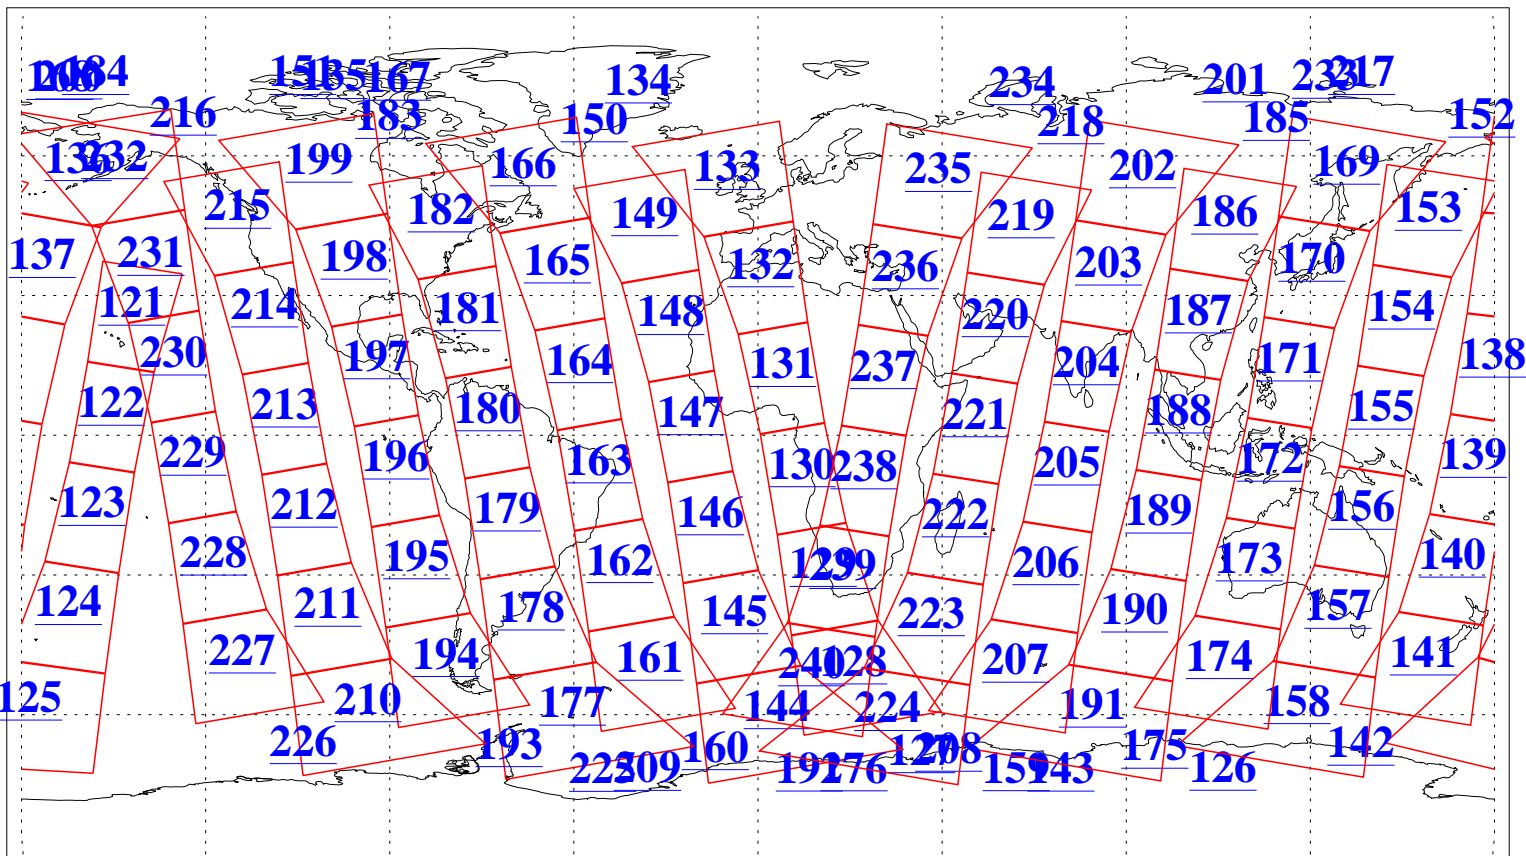

L1B Availability  
AMSU Granules: 240  
HSB Granules: 0  
AIRS Granules: 240

25 Feb 2009  
DoY 56  
Aqua Day 2489  
Granules: 1 to 120

Granules: 121 to 240

Legend: AMSU Available, HSB Available, AIRS Available

L1B Availability  
AMSU Granules: 240  
HSB Granules: 0  
AIRS Granules: 240

25 Feb 2009  
DoY 56  
Aqua Day 2489

Ascending Granules

Descending Granules

Legend: AMSU Available, HSB Available, AIRS Available

L1B Availability  
 AMSU Granules: 240  
 HSB Granules: 0  
 AIRS Granules: 240

25 Feb 2009  
 DoY 56  
 Aqua Day 2489

Northern Hemisphere Granules

Southern Hemisphere Granules

Legend: AMSU Available, HSB Available, AIRS Available