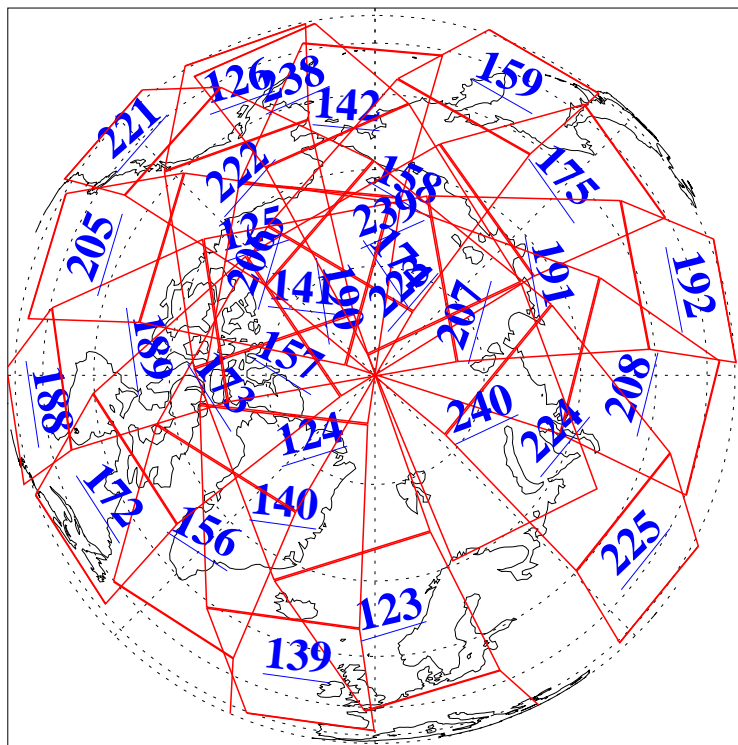

L1B Availability
AMSU Granules: 240
HSB Granules: 0
AIRS Granules: 240

19 Feb 2009
DoY 50
Aqua Day 2483
Granules: 1 to 120

Granules: 121 to 240

Legend: AMSU Available, HSB Available, AIRS Available

L1B Availability
AMSU Granules: 240
HSB Granules: 0
AIRS Granules: 240

19 Feb 2009
DoY 50
Aqua Day 2483
Ascending Granules

Descending Granules

Legend: AMSU Available, HSB Available, AIRS Available

L1B Availability
 AMSU Granules: 240
 HSB Granules: 0
 AIRS Granules: 240

19 Feb 2009
 DoY 50
 Aqua Day 2483

Northern Hemisphere Granules

Southern Hemisphere Granules

Legend: AMSU Available, HSB Available, AIRS Available