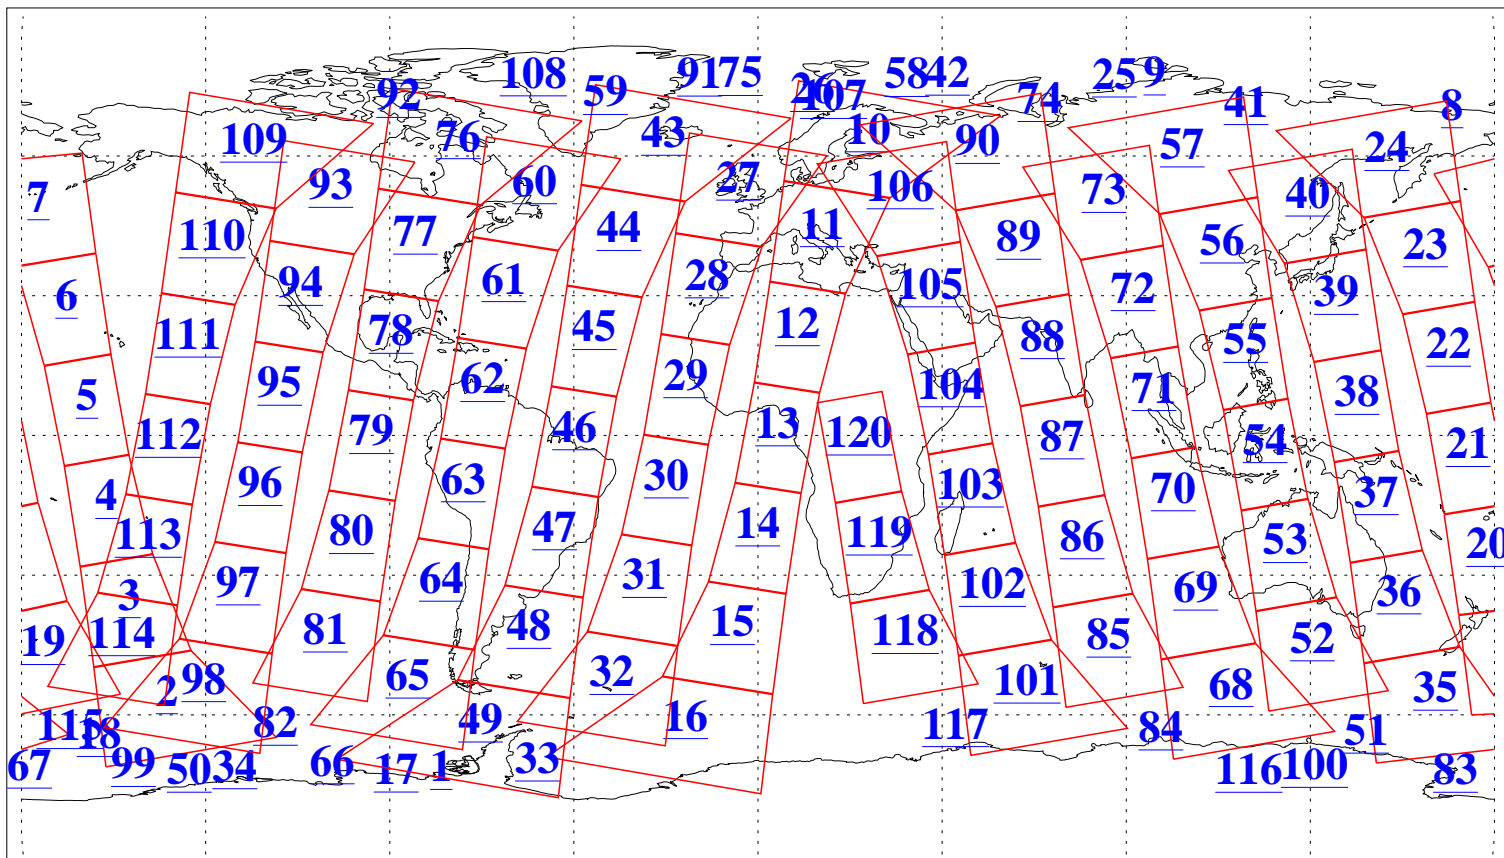

L1B Availability
AMSU Granules: 240
HSB Granules: 0
AIRS Granules: 240

19 Feb 2009
DoY 50
Aqua Day 2483
Granules: 1 to 120

Granules: 121 to 240

Legend: AMSU Available, HSB Available, AIRS Available

L1B Availability
AMSU Granules: 240
HSB Granules: 0
AIRS Granules: 240

19 Feb 2009
DoY 50
Aqua Day 2483
Ascending Granules

Descending Granules

Legend: AMSU Available, HSB Available, AIRS Available

L1B Availability
 AMSU Granules: 240
 HSB Granules: 0
 AIRS Granules: 240

19 Feb 2009
 DoY 50
 Aqua Day 2483

Northern Hemisphere Granules

Southern Hemisphere Granules

Legend: AMSU Available, HSB Available, AIRS Available