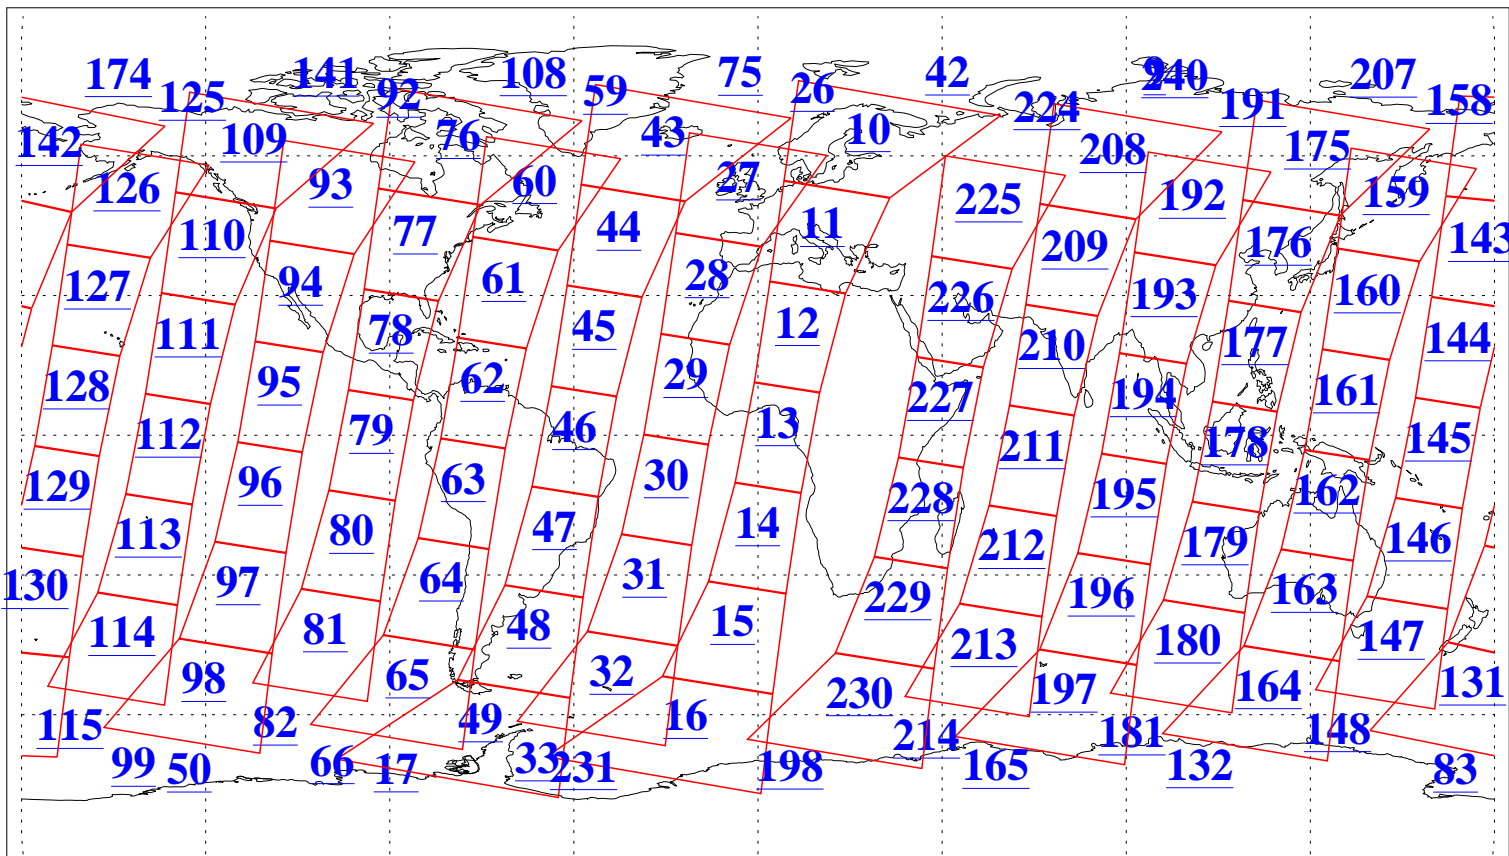

L1B Availability
AMSU Granules: 240
HSB Granules: 0
AIRS Granules: 240

19 Feb 2009
DoY 50
Aqua Day 2483
Granules: 1 to 120

Granules: 121 to 240

Legend: AMSU Available, HSB Available, AIRS Available

L1B Availability
AMSU Granules: 240
HSB Granules: 0
AIRS Granules: 240

19 Feb 2009
DoY 50
Aqua Day 2483
Ascending Granules

Descending Granules

Legend: AMSU Available, HSB Available, AIRS Available

L1B Availability
 AMSU Granules: 240
 HSB Granules: 0
 AIRS Granules: 240

19 Feb 2009
 DoY 50
 Aqua Day 2483

Northern Hemisphere Granules

Southern Hemisphere Granules

Legend: AMSU Available, HSB Available, AIRS Available