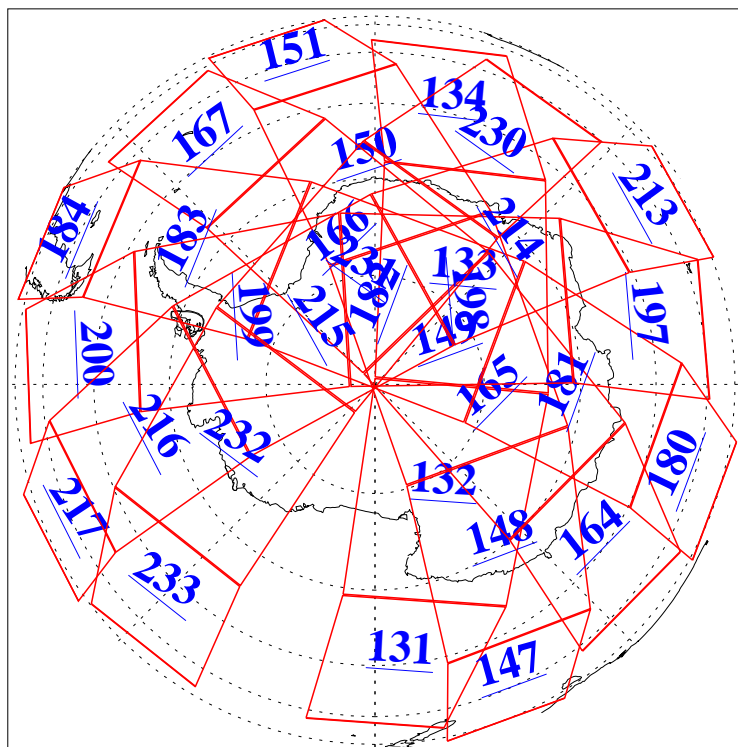

L1B Availability
AMSU Granules: 240
HSB Granules: 0
AIRS Granules: 240

19 Feb 2009
DoY 50
Aqua Day 2483
Granules: 1 to 120

Granules: 121 to 240

Legend: AMSU Available, HSB Available, AIRS Available

L1B Availability
AMSU Granules: 240
HSB Granules: 0
AIRS Granules: 240

19 Feb 2009
DoY 50
Aqua Day 2483
Ascending Granules

Descending Granules

Legend: AMSU Available, HSB Available, AIRS Available

L1B Availability
 AMSU Granules: 240
 HSB Granules: 0
 AIRS Granules: 240

19 Feb 2009
 DoY 50
 Aqua Day 2483

Northern Hemisphere Granules

Southern Hemisphere Granules

Legend: AMSU Available, HSB Available, AIRS Available