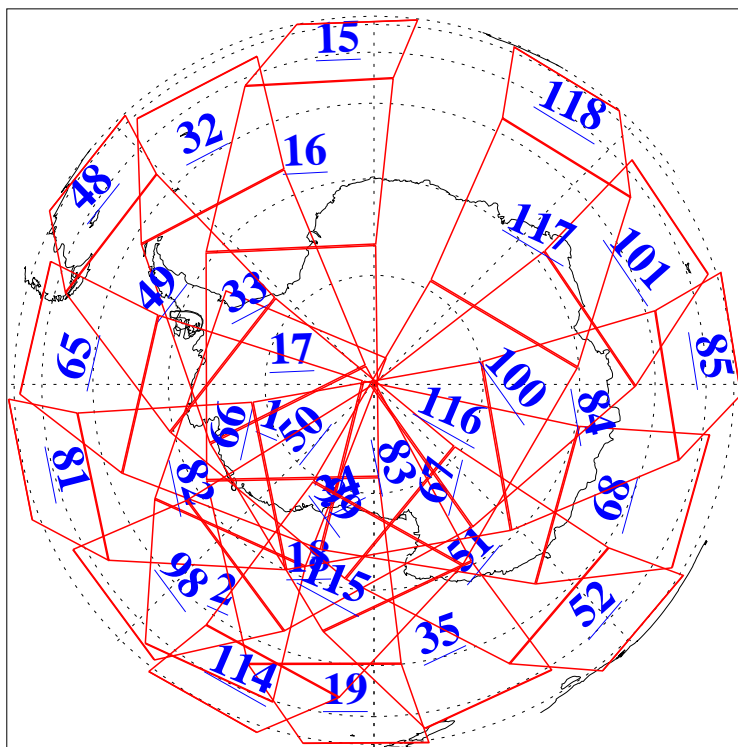

L1B Availability
AMSU Granules: 240
HSB Granules: 0
AIRS Granules: 240

19 Feb 2009
DoY 50
Aqua Day 2483
Granules: 1 to 120

Granules: 121 to 240

Legend: AMSU Available, HSB Available, AIRS Available

L1B Availability
AMSU Granules: 240
HSB Granules: 0
AIRS Granules: 240

19 Feb 2009
DoY 50
Aqua Day 2483
Ascending Granules

Descending Granules

Legend: AMSU Available, HSB Available, AIRS Available

L1B Availability
 AMSU Granules: 240
 HSB Granules: 0
 AIRS Granules: 240

19 Feb 2009
 DoY 50
 Aqua Day 2483

Northern Hemisphere Granules

Southern Hemisphere Granules

Legend: AMSU Available, HSB Available, AIRS Available