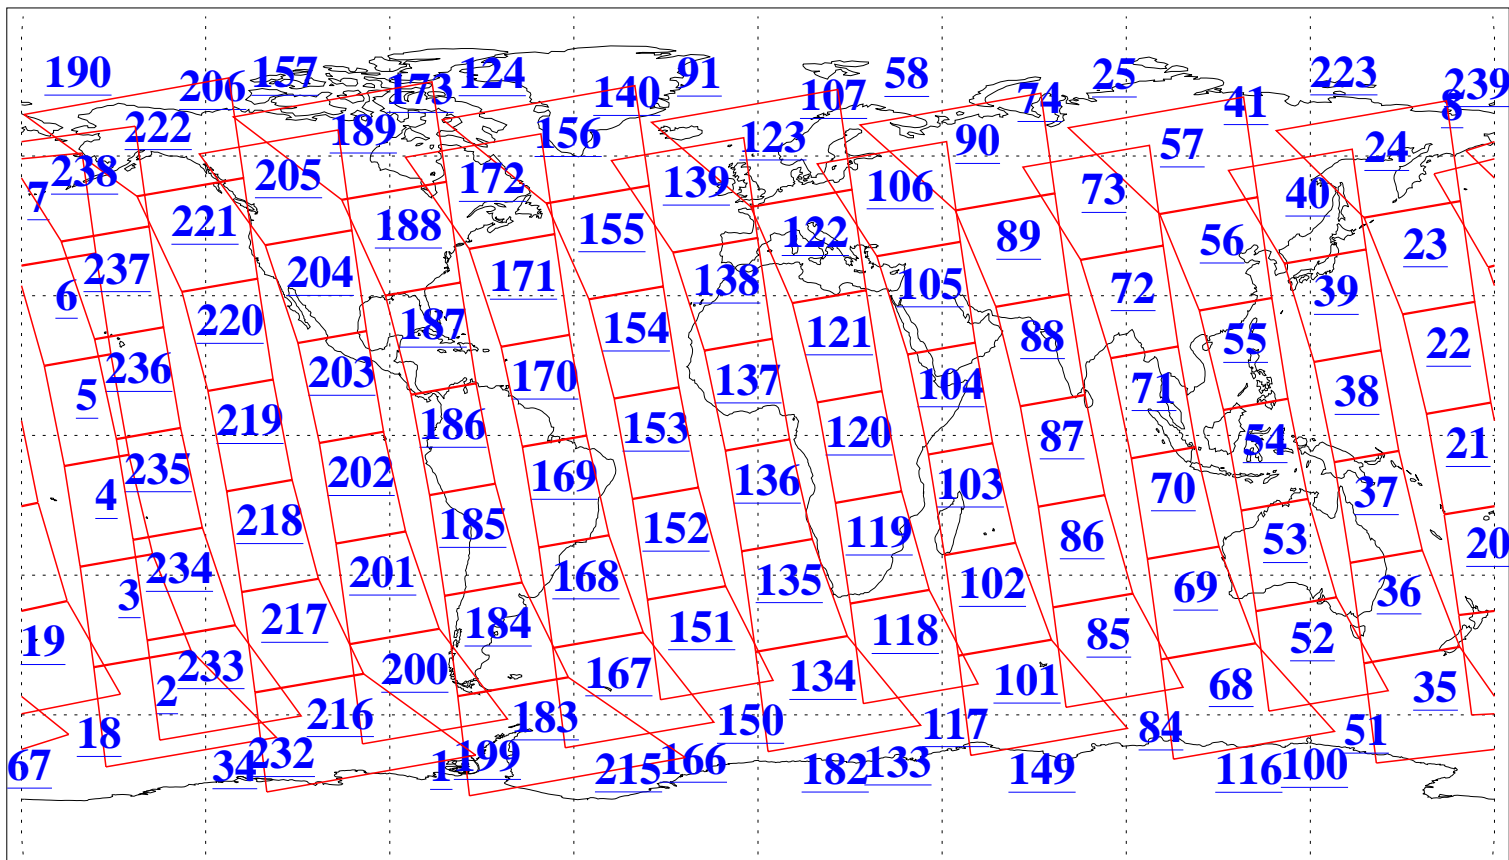

L1B Availability
AMSU Granules: 240
HSB Granules: 0
AIRS Granules: 240

19 Feb 2009
DoY 50
Aqua Day 2483
Granules: 1 to 120

Granules: 121 to 240

Legend: AMSU Available, HSB Available, AIRS Available

L1B Availability
AMSU Granules: 240
HSB Granules: 0
AIRS Granules: 240

19 Feb 2009
DoY 50
Aqua Day 2483
Ascending Granules

Descending Granules

Legend: AMSU Available, HSB Available, AIRS Available

L1B Availability
 AMSU Granules: 240
 HSB Granules: 0
 AIRS Granules: 240

19 Feb 2009
 DoY 50
 Aqua Day 2483

Northern Hemisphere Granules

Southern Hemisphere Granules

Legend: AMSU Available, HSB Available, AIRS Available