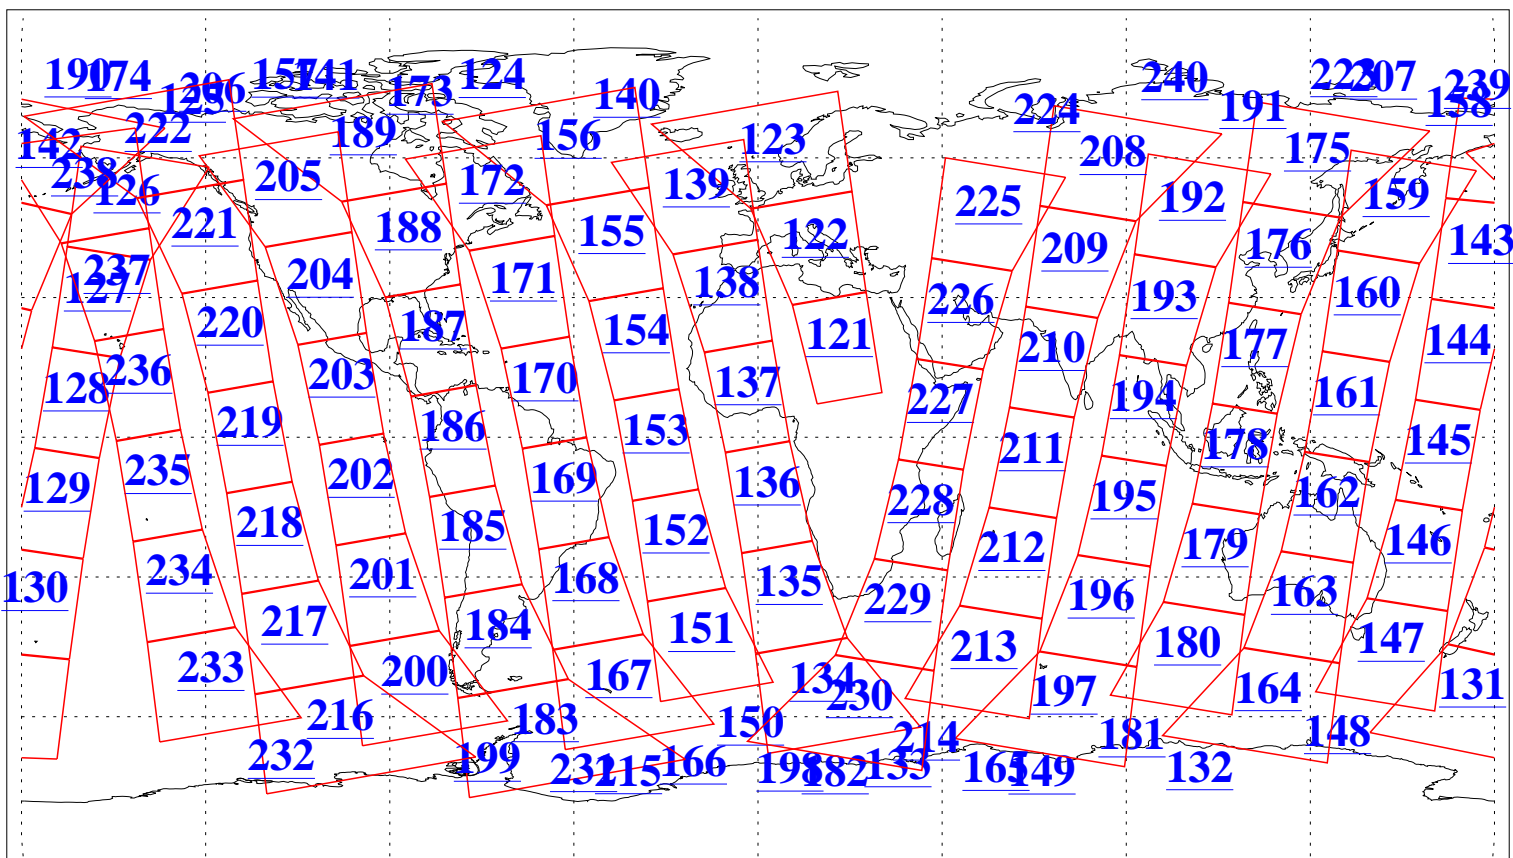

L1B Availability
AMSU Granules: 240
HSB Granules: 0
AIRS Granules: 240

19 Feb 2009
DoY 50
Aqua Day 2483
Granules: 1 to 120

Granules: 121 to 240

Legend: AMSU Available, HSB Available, AIRS Available

L1B Availability
AMSU Granules: 240
HSB Granules: 0
AIRS Granules: 240

19 Feb 2009
DoY 50
Aqua Day 2483
Ascending Granules

Descending Granules

Legend: AMSU Available, HSB Available, AIRS Available

L1B Availability
 AMSU Granules: 240
 HSB Granules: 0
 AIRS Granules: 240

19 Feb 2009
 DoY 50
 Aqua Day 2483

Northern Hemisphere Granules

Southern Hemisphere Granules

Legend: AMSU Available, HSB Available, AIRS Available