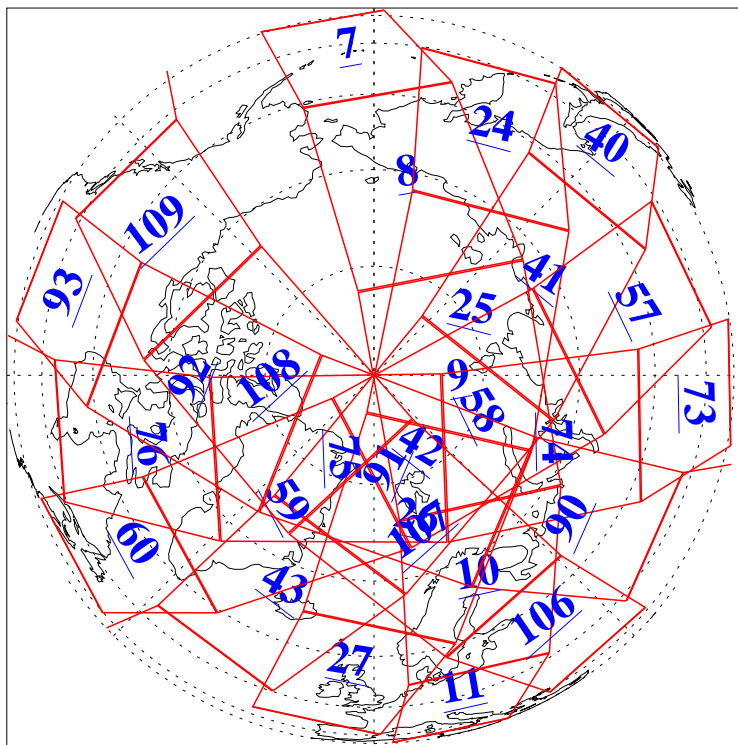

L1B Availability
AMSU Granules: 240
HSB Granules: 0
AIRS Granules: 240

19 Feb 2009
DoY 50
Aqua Day 2483
Granules: 1 to 120

Granules: 121 to 240

Legend: AMSU Available, HSB Available, AIRS Available

L1B Availability
AMSU Granules: 240
HSB Granules: 0
AIRS Granules: 240

19 Feb 2009
DoY 50
Aqua Day 2483
Ascending Granules

Descending Granules

Legend: AMSU Available, HSB Available, AIRS Available

L1B Availability
 AMSU Granules: 240
 HSB Granules: 0
 AIRS Granules: 240

19 Feb 2009
 DoY 50
 Aqua Day 2483

Northern Hemisphere Granules

Southern Hemisphere Granules

Legend: AMSU Available, HSB Available, AIRS Available