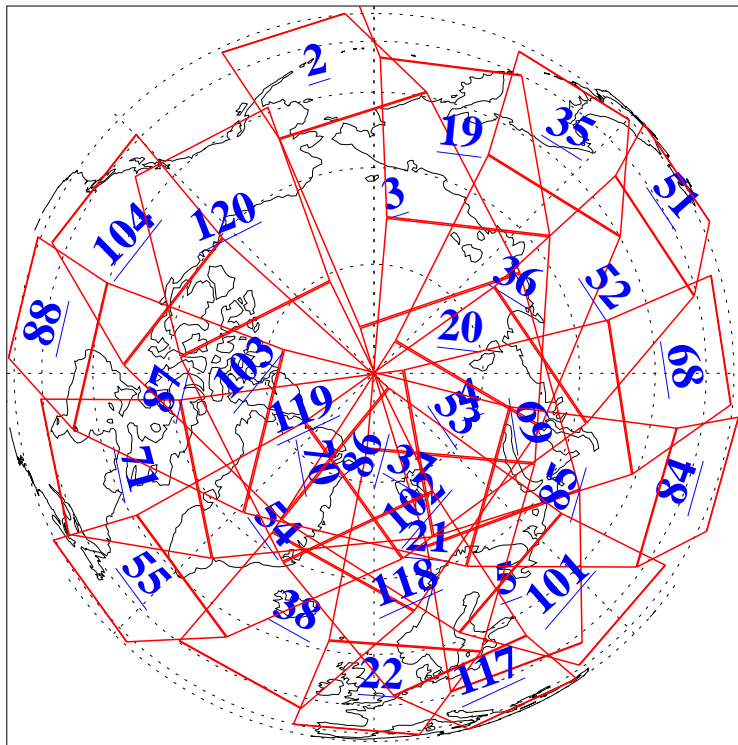

L1B Availability  
AMSU Granules: 240  
HSB Granules: 0  
AIRS Granules: 240

16 Feb 2009  
DoY 47  
Aqua Day 2480  
Granules: 1 to 120

Granules: 121 to 240

Legend: AMSU Available, HSB Available, AIRS Available

L1B Availability  
AMSU Granules: 240  
HSB Granules: 0  
AIRS Granules: 240

16 Feb 2009  
DoY 47  
Aqua Day 2480  
Ascending Granules

Descending Granules

Legend: AMSU Available, HSB Available, AIRS Available

### Northern Hemisphere Granules