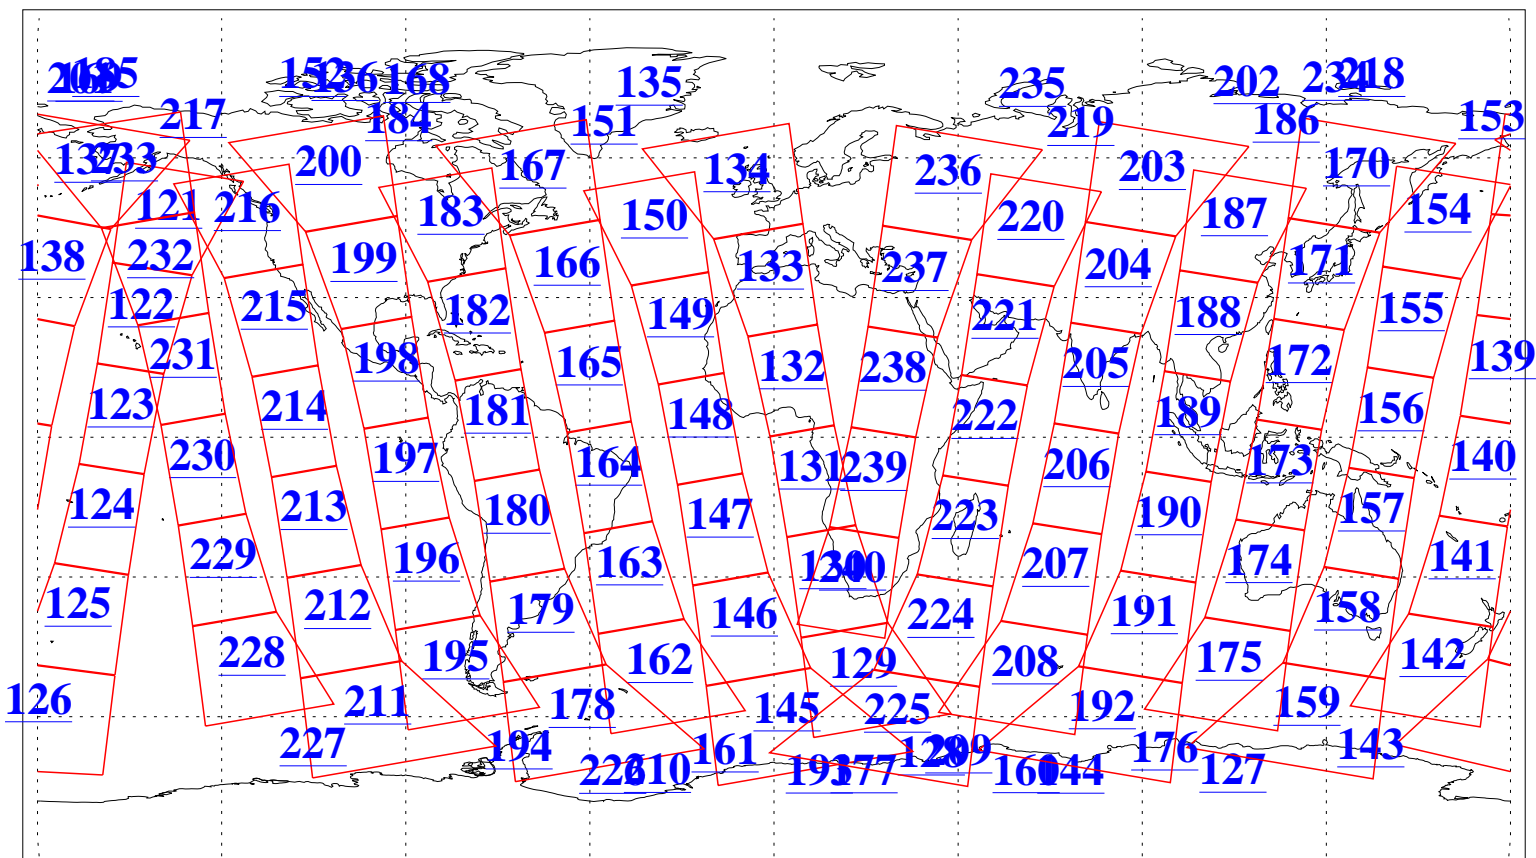

L1B Availability  
AMSU Granules: 240  
HSB Granules: 0  
AIRS Granules: 240

16 Feb 2009  
DoY 47  
Aqua Day 2480  
Granules: 1 to 120

Granules: 121 to 240

Legend: AMSU Available, HSB Available, AIRS Available

L1B Availability  
AMSU Granules: 240  
HSB Granules: 0  
AIRS Granules: 240

16 Feb 2009  
DoY 47  
Aqua Day 2480  
Ascending Granules

Descending Granules

Legend: AMSU Available, HSB Available, AIRS Available