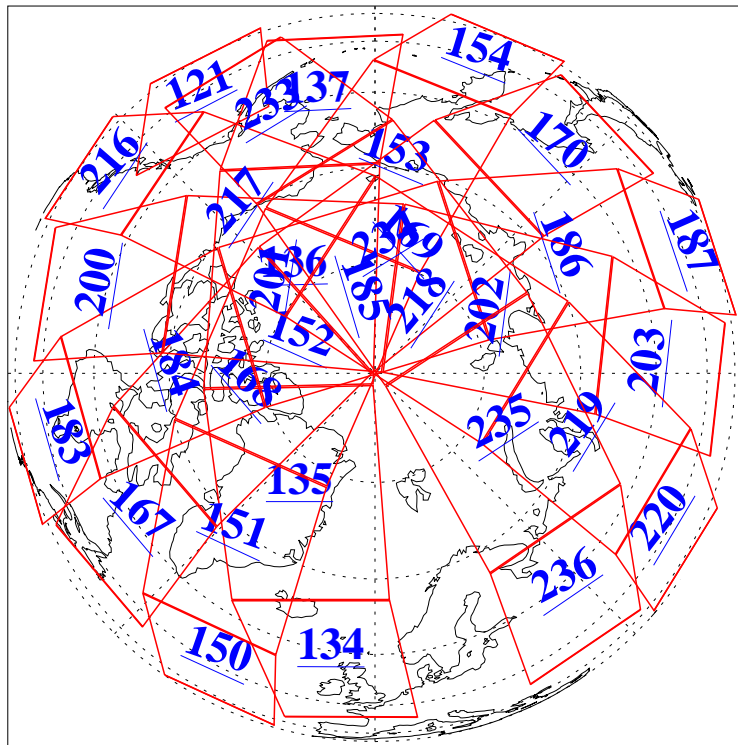

L1B Availability  
AMSU Granules: 240  
HSB Granules: 0  
AIRS Granules: 240

16 Feb 2009  
DoY 47  
Aqua Day 2480  
Granules: 1 to 120

Granules: 121 to 240

Legend: AMSU Available, HSB Available, AIRS Available

L1B Availability  
AMSU Granules: 240  
HSB Granules: 0  
AIRS Granules: 240

16 Feb 2009  
DoY 47  
Aqua Day 2480  
Ascending Granules

Descending Granules

Legend: AMSU Available, HSB Available, AIRS Available

### Northern Hemisphere Granules