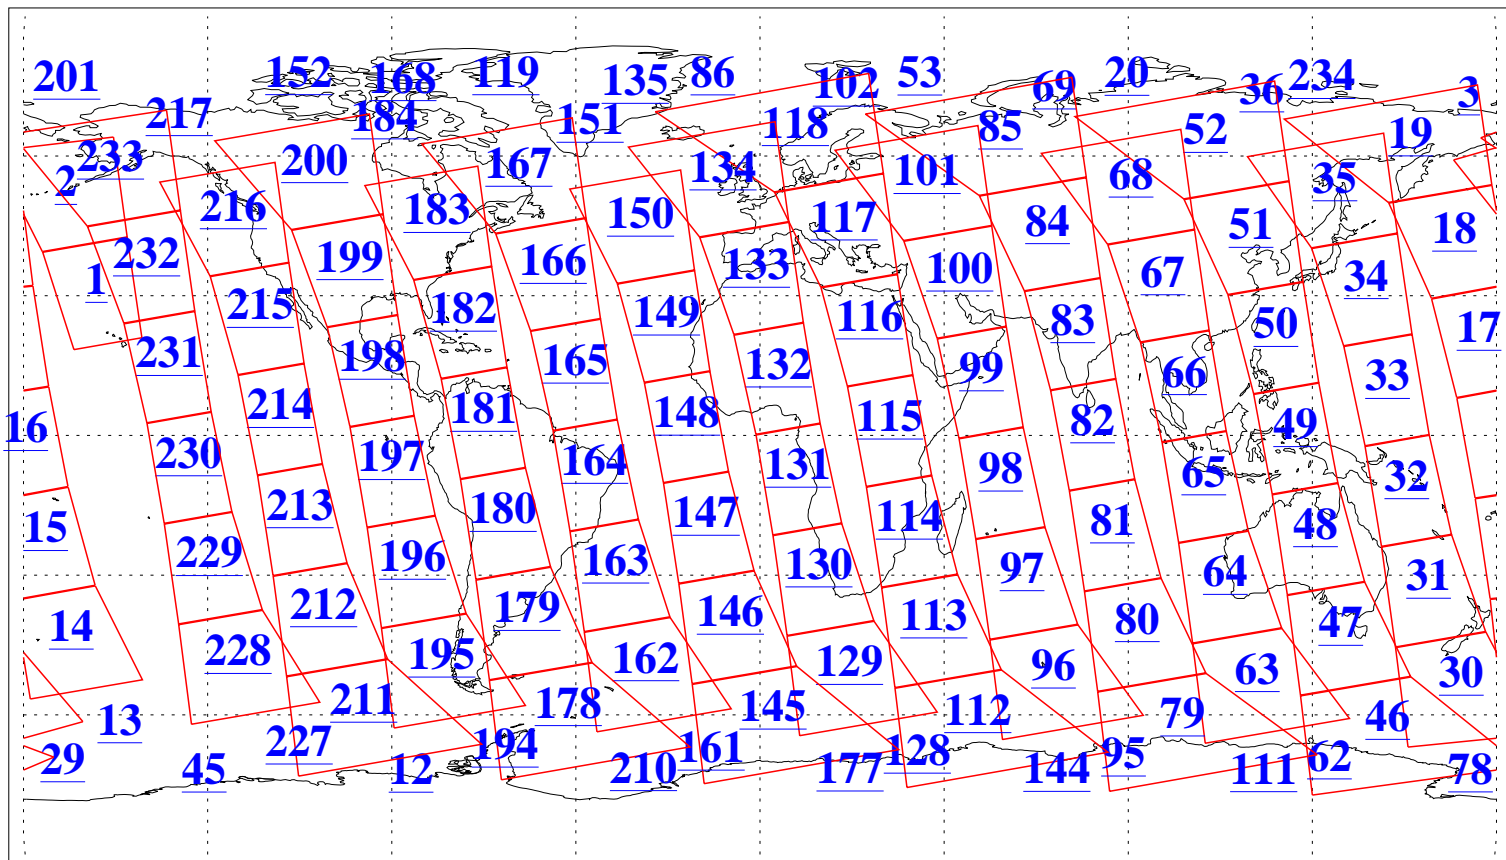

L1B Availability  
AMSU Granules: 240  
HSB Granules: 0  
AIRS Granules: 240

16 Feb 2009  
DoY 47  
Aqua Day 2480  
Granules: 1 to 120

Granules: 121 to 240

Legend: AMSU Available, HSB Available, AIRS Available

L1B Availability  
AMSU Granules: 240  
HSB Granules: 0  
AIRS Granules: 240

16 Feb 2009  
DoY 47  
Aqua Day 2480  
Ascending Granules

Descending Granules

Legend: AMSU Available, HSB Available, AIRS Available