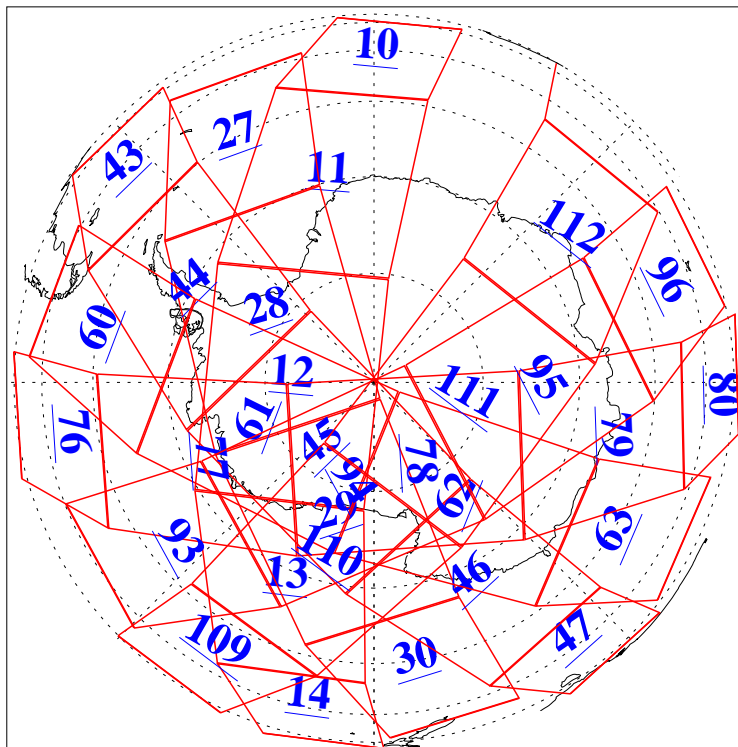

Legend: AMSU Available, HSB Available, AIRS Available