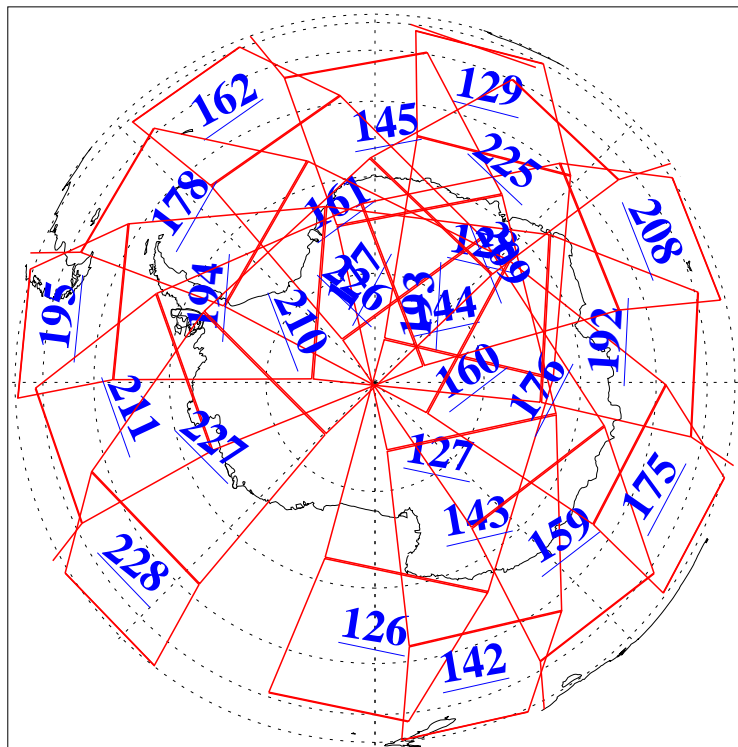

Legend: AMSU Available, HSB Available, AIRS Available