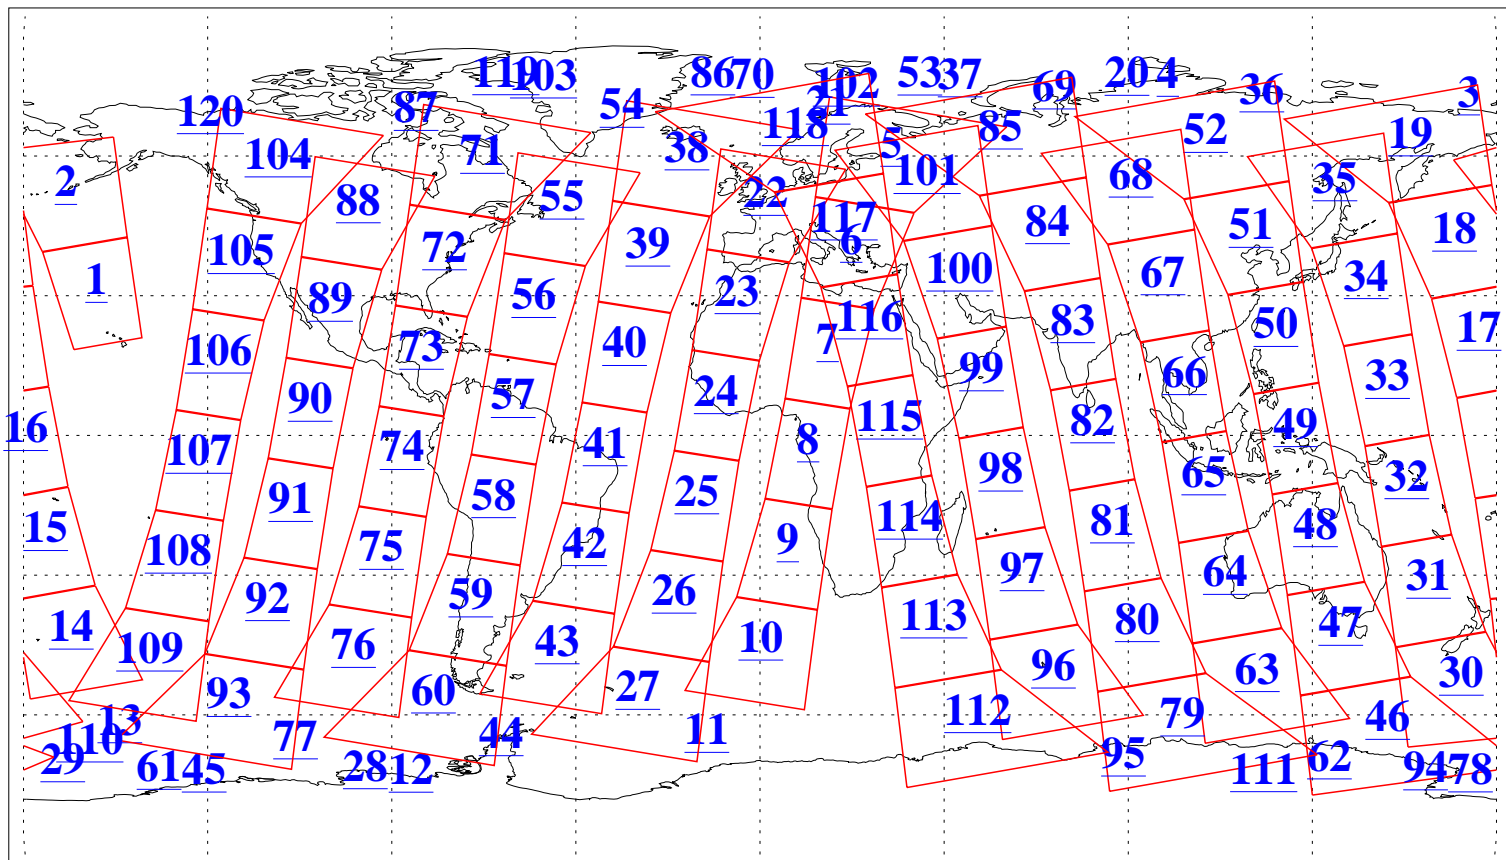

L1B Availability  
AMSU Granules: 240  
HSB Granules: 0  
AIRS Granules: 240

16 Feb 2009  
DoY 47  
Aqua Day 2480  
Granules: 1 to 120

Granules: 121 to 240

Legend: AMSU Available, HSB Available, AIRS Available

L1B Availability  
AMSU Granules: 240  
HSB Granules: 0  
AIRS Granules: 240

16 Feb 2009  
DoY 47  
Aqua Day 2480  
Ascending Granules

Descending Granules

Legend: AMSU Available, HSB Available, AIRS Available