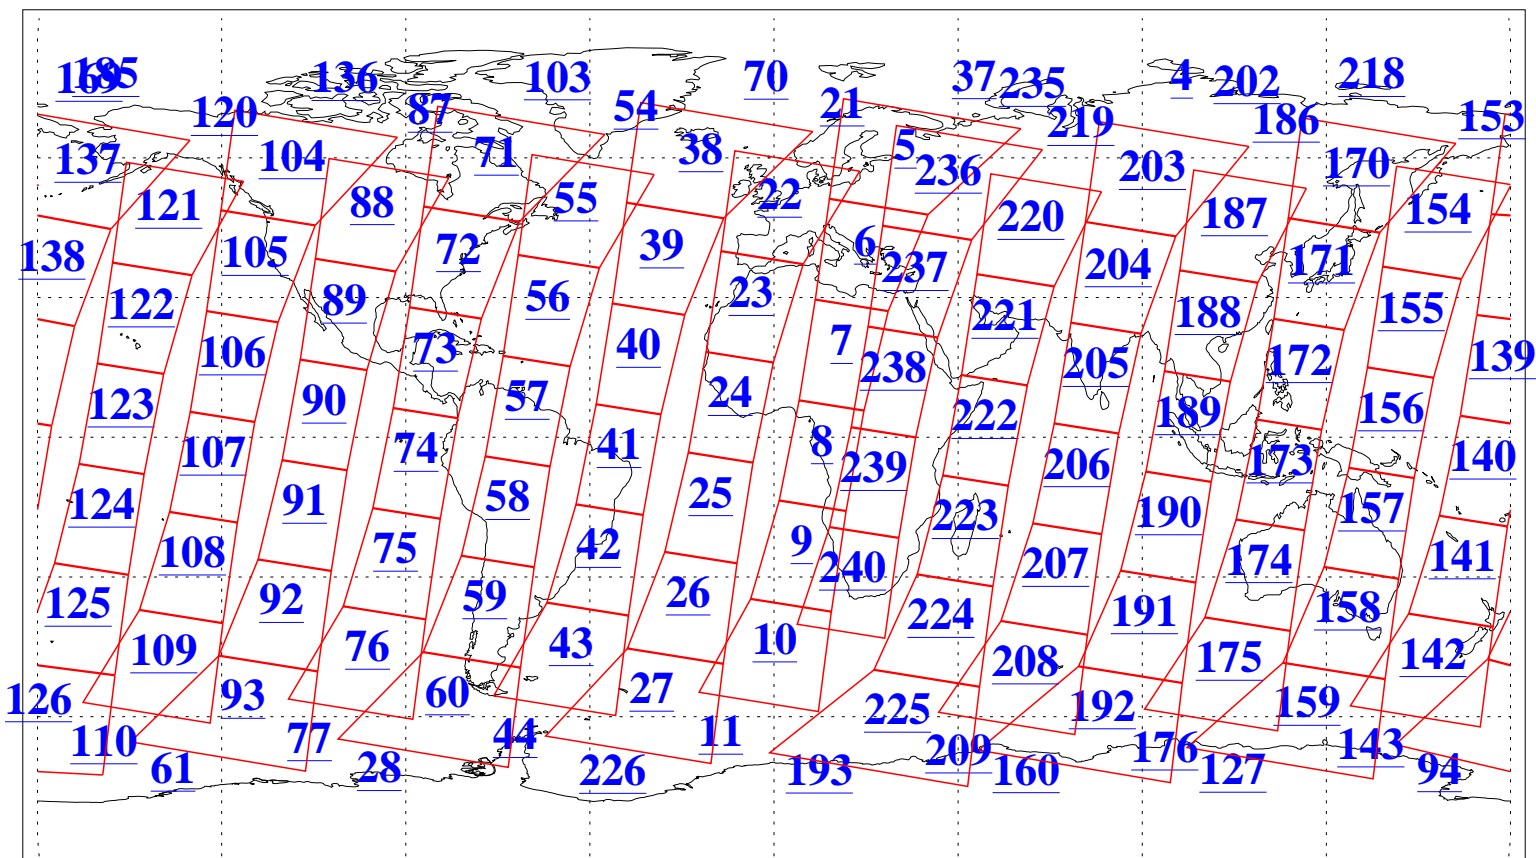

L1B Availability  
AMSU Granules: 240  
HSB Granules: 0  
AIRS Granules: 240

16 Feb 2009  
DoY 47  
Aqua Day 2480  
Granules: 1 to 120

Granules: 121 to 240

Legend: AMSU Available, HSB Available, AIRS Available

L1B Availability  
AMSU Granules: 240  
HSB Granules: 0  
AIRS Granules: 240

16 Feb 2009  
DoY 47  
Aqua Day 2480  
Ascending Granules

Descending Granules

Legend: AMSU Available, HSB Available, AIRS Available