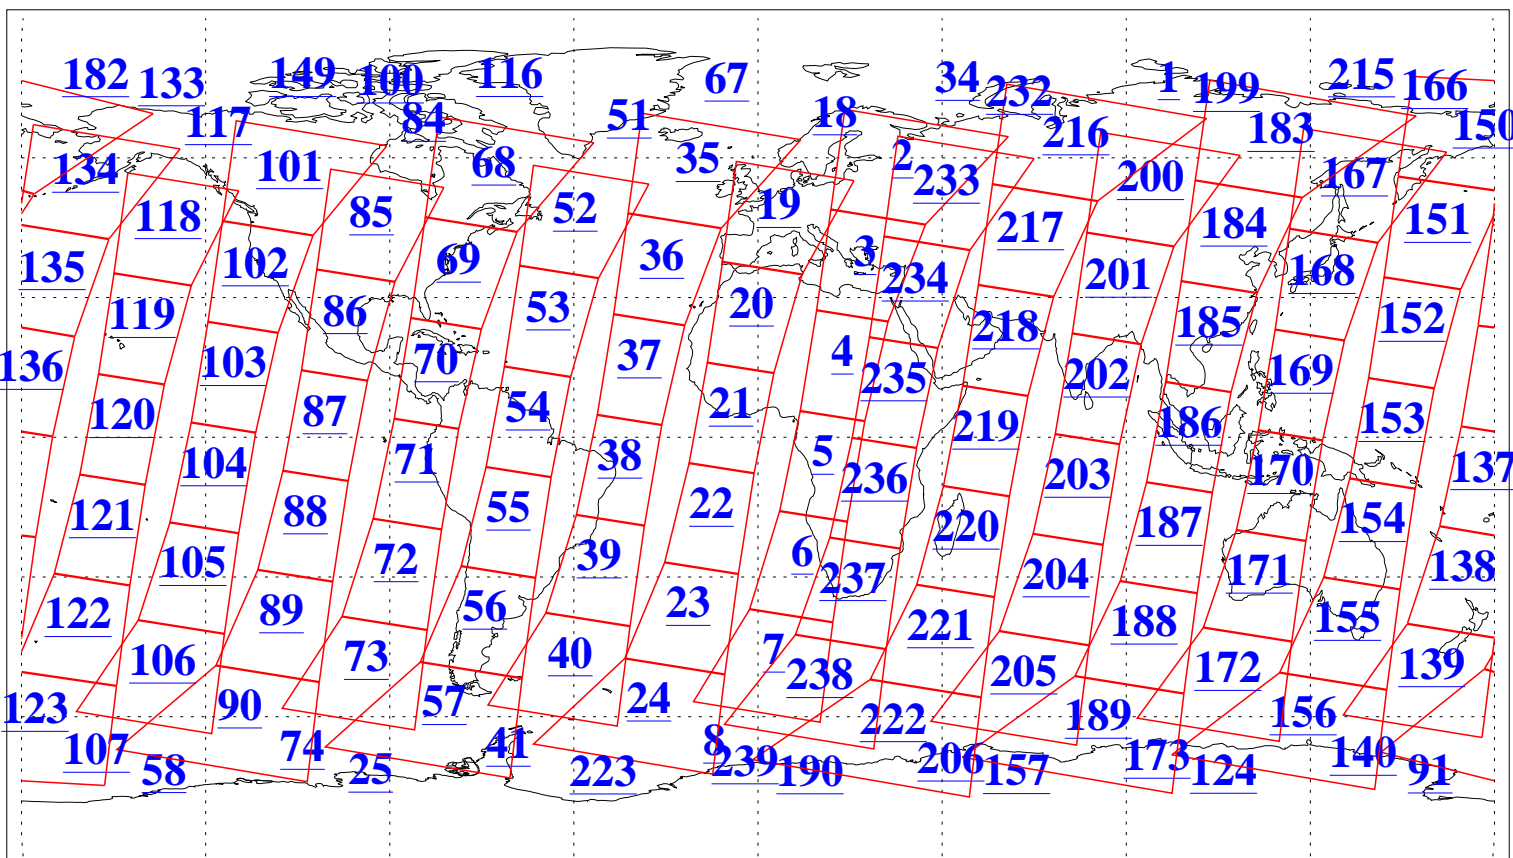

L1B Availability
AMSU Granules: 240
HSB Granules: 0
AIRS Granules: 240

11 Feb 2009
DoY 42
Aqua Day 2475
Granules: 1 to 120

Granules: 121 to 240

Legend: AMSU Available, HSB Available, AIRS Available

L1B Availability
AMSU Granules: 240
HSB Granules: 0
AIRS Granules: 240

11 Feb 2009
DoY 42
Aqua Day 2475
Ascending Granules

Descending Granules

Legend: AMSU Available, HSB Available, AIRS Available

L1B Availability
 AMSU Granules: 240
 HSB Granules: 0
 AIRS Granules: 240

11 Feb 2009
 DoY 42
 Aqua Day 2475

Northern Hemisphere Granules

Southern Hemisphere Granules

Legend: AMSU Available, HSB Available, AIRS Available