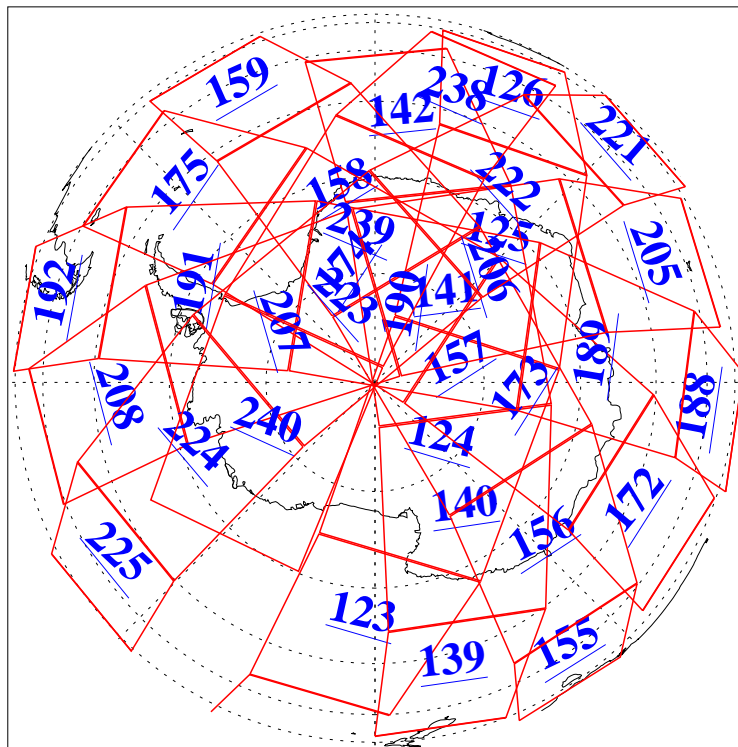

L1B Availability
AMSU Granules: 240
HSB Granules: 0
AIRS Granules: 240

11 Feb 2009
DoY 42
Aqua Day 2475
Granules: 1 to 120

Granules: 121 to 240

Legend: AMSU Available, HSB Available, AIRS Available

L1B Availability
AMSU Granules: 240
HSB Granules: 0
AIRS Granules: 240

11 Feb 2009
DoY 42
Aqua Day 2475
Ascending Granules

Descending Granules

Legend: AMSU Available, HSB Available, AIRS Available

L1B Availability
 AMSU Granules: 240
 HSB Granules: 0
 AIRS Granules: 240

11 Feb 2009
 DoY 42
 Aqua Day 2475

Northern Hemisphere Granules

Southern Hemisphere Granules

Legend: AMSU Available, HSB Available, AIRS Available