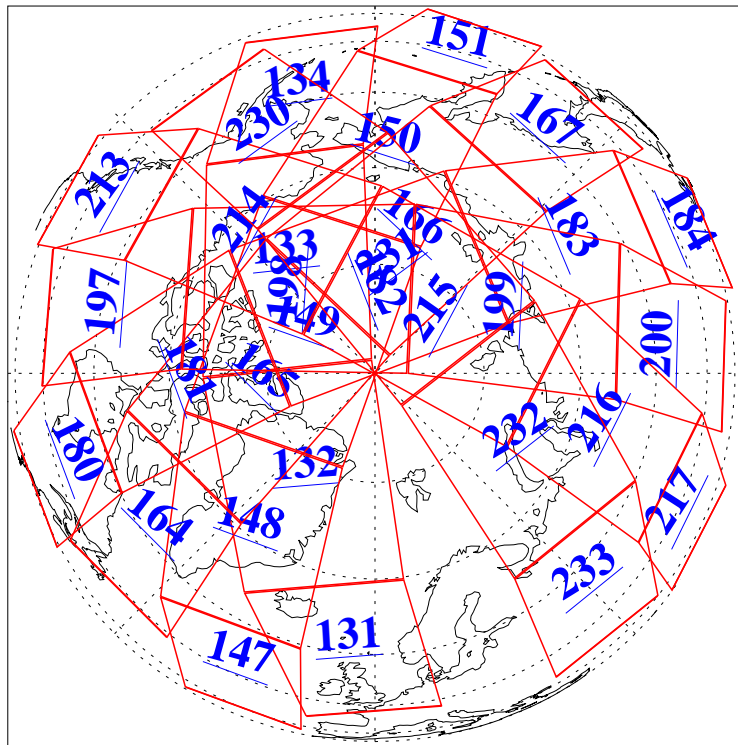

L1B Availability
AMSU Granules: 240
HSB Granules: 0
AIRS Granules: 240

11 Feb 2009
DoY 42
Aqua Day 2475
Granules: 1 to 120

Granules: 121 to 240

Legend: AMSU Available, HSB Available, AIRS Available

L1B Availability
AMSU Granules: 240
HSB Granules: 0
AIRS Granules: 240

11 Feb 2009
DoY 42
Aqua Day 2475
Ascending Granules

Descending Granules

Legend: AMSU Available, HSB Available, AIRS Available

L1B Availability
 AMSU Granules: 240
 HSB Granules: 0
 AIRS Granules: 240

11 Feb 2009
 DoY 42
 Aqua Day 2475

Northern Hemisphere Granules

Southern Hemisphere Granules

Legend: AMSU Available, HSB Available, AIRS Available