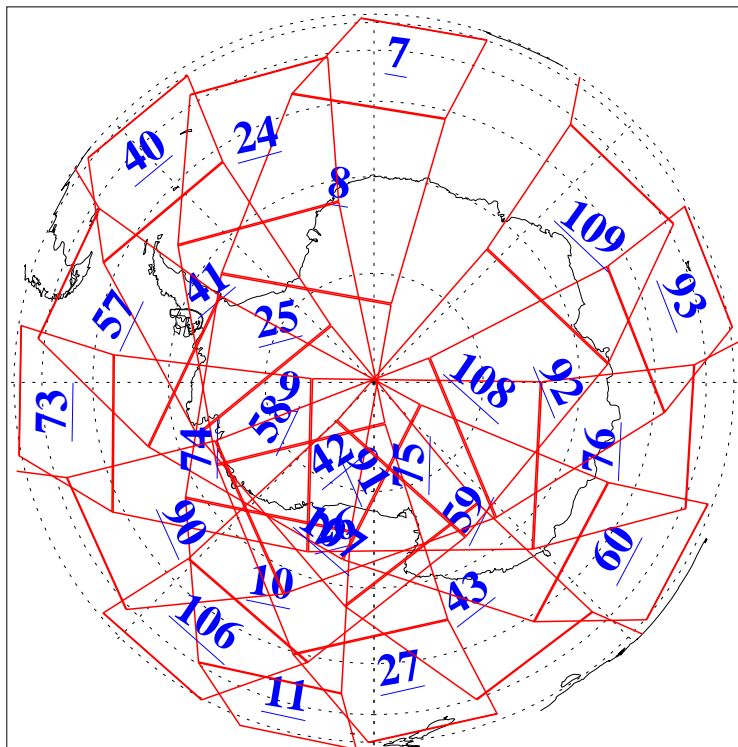

L1B Availability
AMSU Granules: 240
HSB Granules: 0
AIRS Granules: 240

11 Feb 2009
DoY 42
Aqua Day 2475
Granules: 1 to 120

Granules: 121 to 240

Legend: AMSU Available, HSB Available, AIRS Available

L1B Availability
AMSU Granules: 240
HSB Granules: 0
AIRS Granules: 240

11 Feb 2009
DoY 42
Aqua Day 2475
Ascending Granules

Descending Granules

Legend: AMSU Available, HSB Available, AIRS Available

L1B Availability
 AMSU Granules: 240
 HSB Granules: 0
 AIRS Granules: 240

11 Feb 2009
 DoY 42
 Aqua Day 2475

Northern Hemisphere Granules

Southern Hemisphere Granules

Legend: AMSU Available, HSB Available, AIRS Available