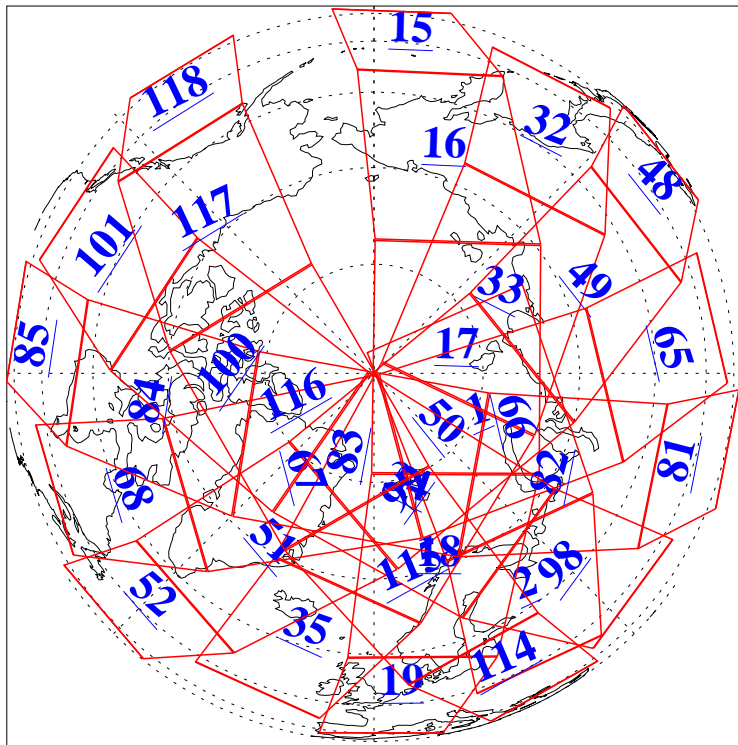

L1B Availability
AMSU Granules: 240
HSB Granules: 0
AIRS Granules: 240

11 Feb 2009
DoY 42
Aqua Day 2475
Granules: 1 to 120

Granules: 121 to 240

Legend: AMSU Available, HSB Available, AIRS Available

L1B Availability
AMSU Granules: 240
HSB Granules: 0
AIRS Granules: 240

11 Feb 2009
DoY 42
Aqua Day 2475
Ascending Granules

Descending Granules

Legend: AMSU Available, HSB Available, AIRS Available

L1B Availability
 AMSU Granules: 240
 HSB Granules: 0
 AIRS Granules: 240

11 Feb 2009
 DoY 42
 Aqua Day 2475

Northern Hemisphere Granules

Southern Hemisphere Granules

Legend: AMSU Available, HSB Available, AIRS Available