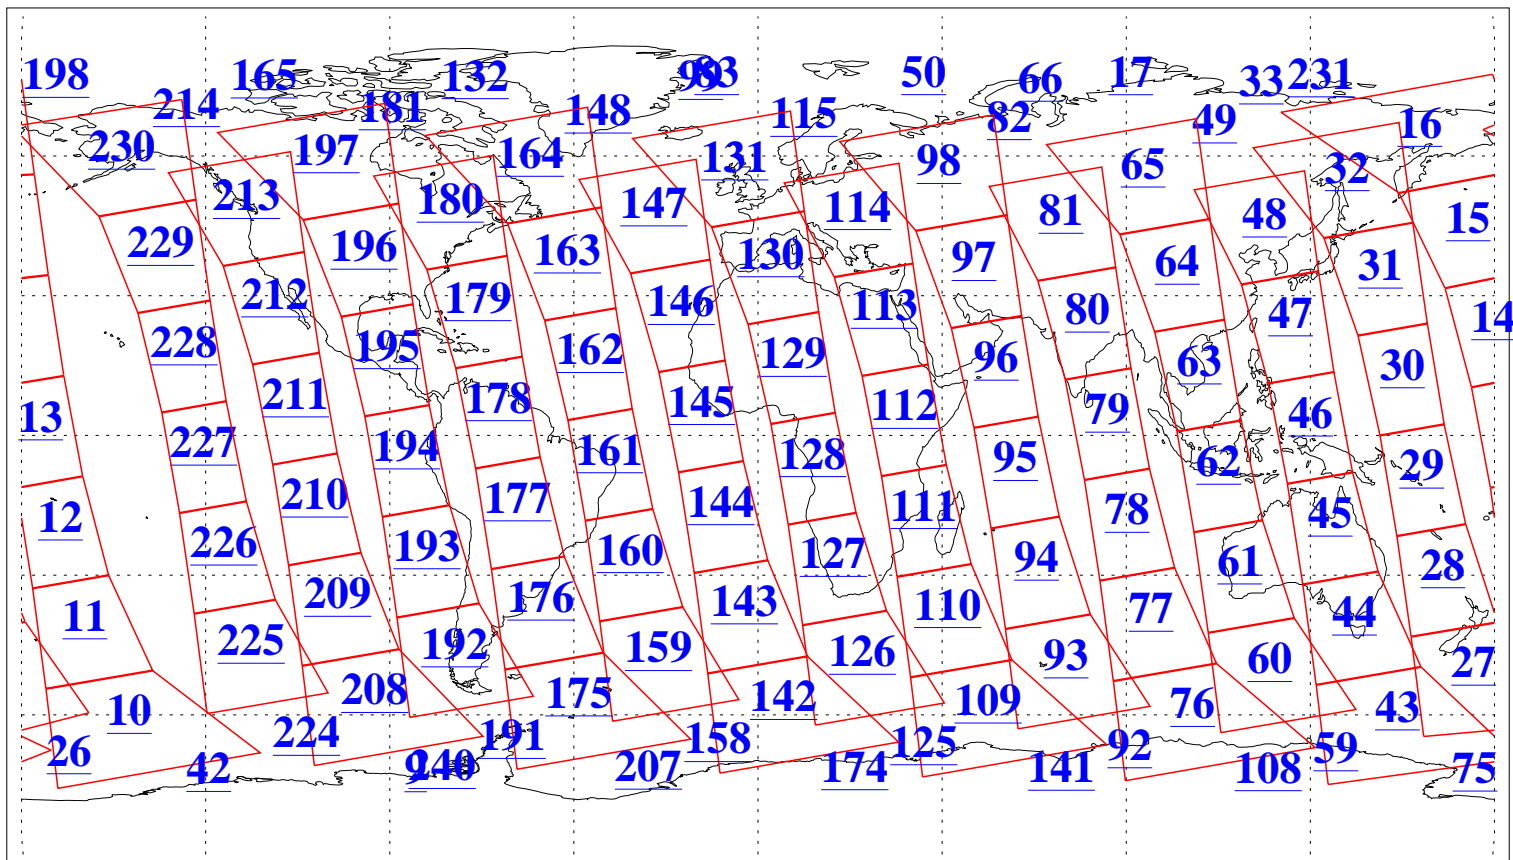

L1B Availability
AMSU Granules: 240
HSB Granules: 0
AIRS Granules: 240

11 Feb 2009
DoY 42
Aqua Day 2475
Granules: 1 to 120

Granules: 121 to 240

Legend: AMSU Available, HSB Available, AIRS Available

L1B Availability
AMSU Granules: 240
HSB Granules: 0
AIRS Granules: 240

11 Feb 2009
DoY 42
Aqua Day 2475
Ascending Granules

Descending Granules

Legend: AMSU Available, HSB Available, AIRS Available

L1B Availability
 AMSU Granules: 240
 HSB Granules: 0
 AIRS Granules: 240

11 Feb 2009
 DoY 42
 Aqua Day 2475

Northern Hemisphere Granules

Southern Hemisphere Granules

Legend: AMSU Available, HSB Available, AIRS Available