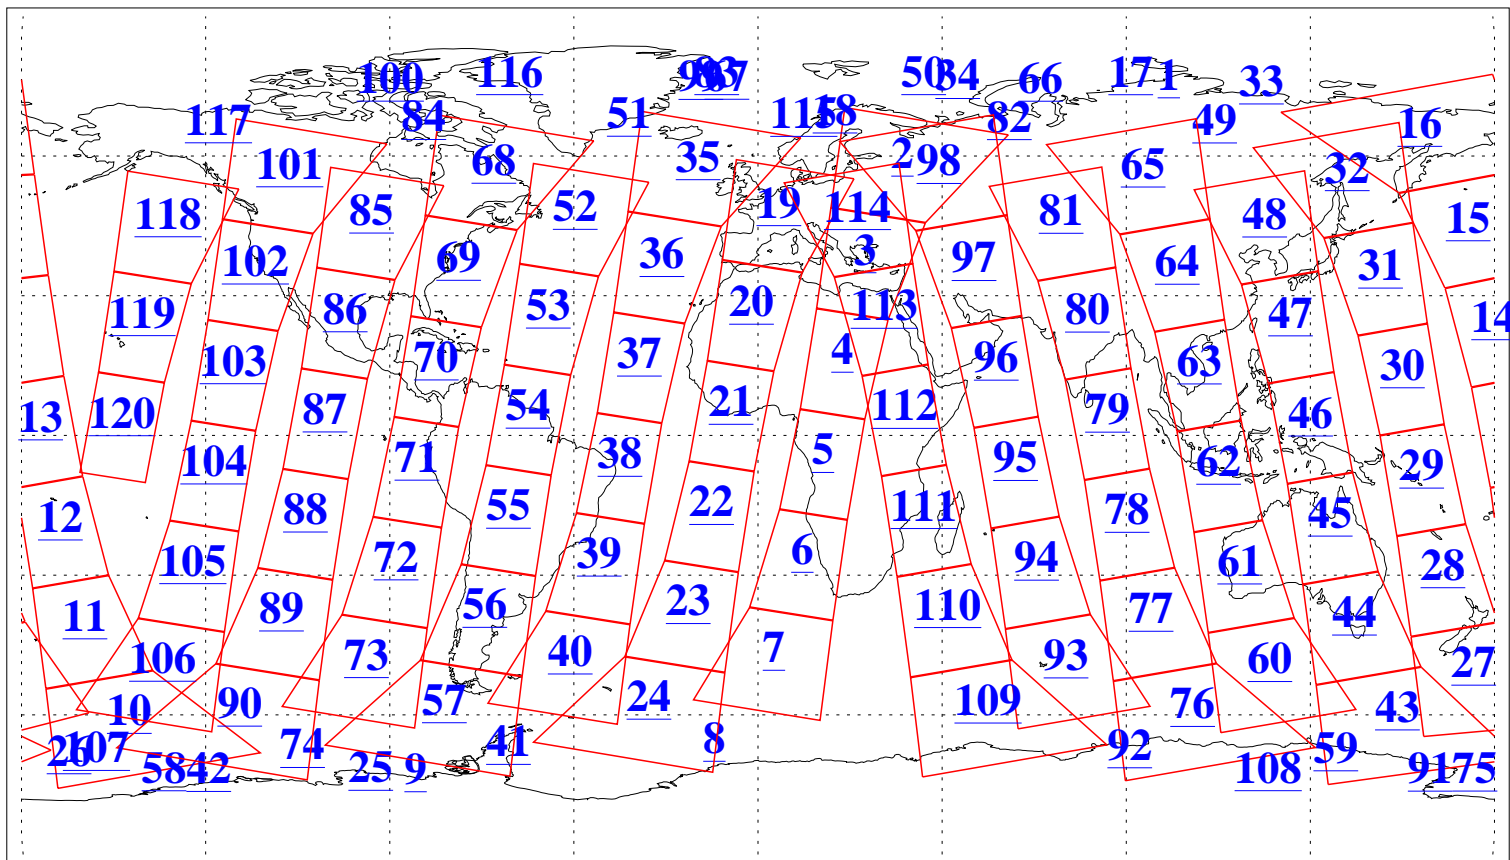

L1B Availability
AMSU Granules: 240
HSB Granules: 0
AIRS Granules: 240

11 Feb 2009
DoY 42
Aqua Day 2475
Granules: 1 to 120

Granules: 121 to 240

Legend: AMSU Available, HSB Available, AIRS Available

L1B Availability
AMSU Granules: 240
HSB Granules: 0
AIRS Granules: 240

11 Feb 2009
DoY 42
Aqua Day 2475
Ascending Granules

Descending Granules

Legend: AMSU Available, HSB Available, AIRS Available

L1B Availability
 AMSU Granules: 240
 HSB Granules: 0
 AIRS Granules: 240

11 Feb 2009
 DoY 42
 Aqua Day 2475

Northern Hemisphere Granules

Southern Hemisphere Granules

Legend: AMSU Available, HSB Available, AIRS Available