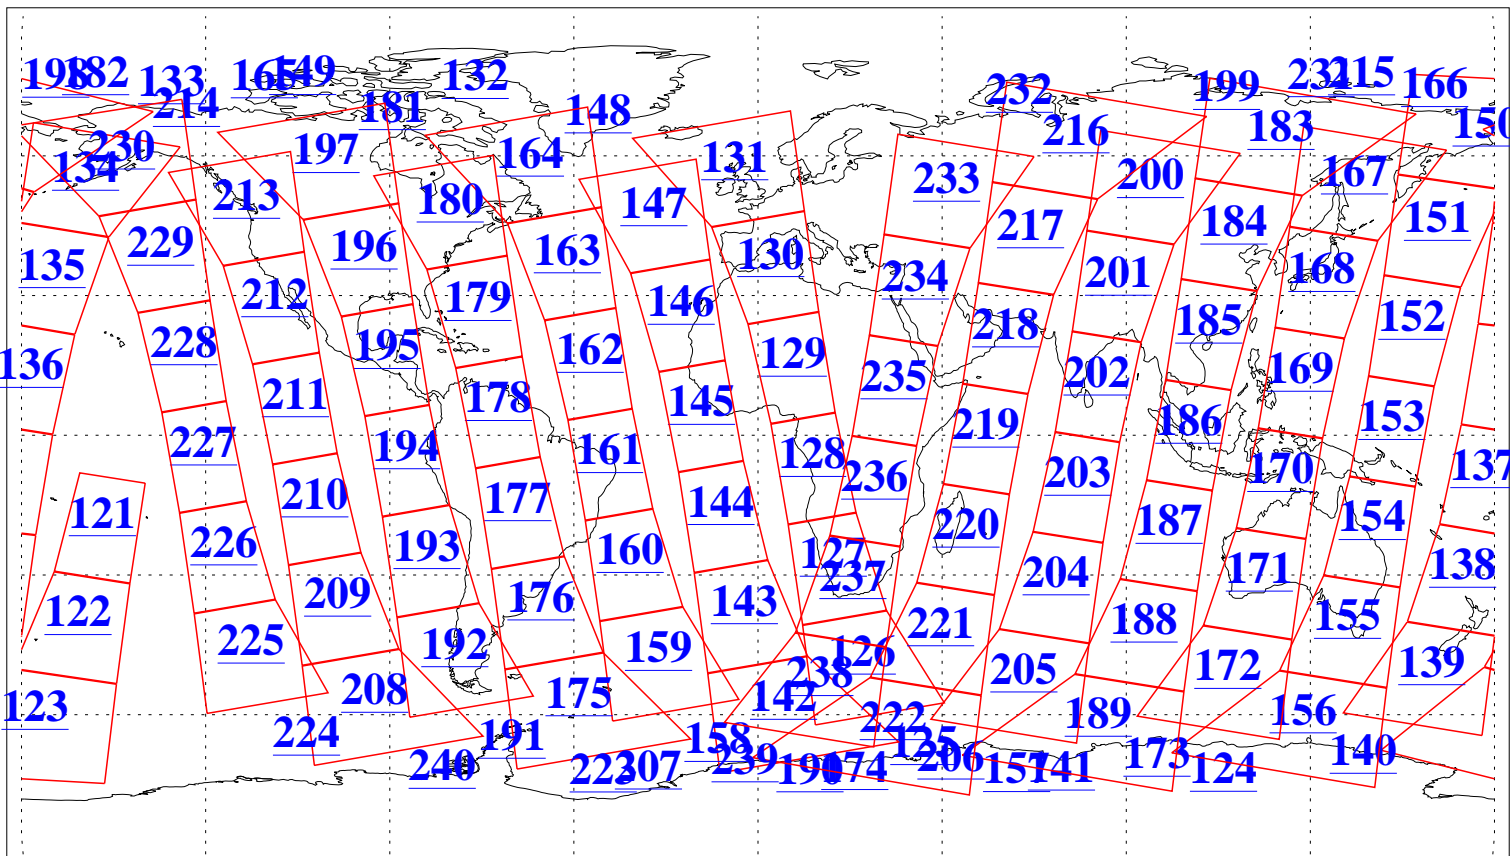

L1B Availability
AMSU Granules: 240
HSB Granules: 0
AIRS Granules: 240

11 Feb 2009
DoY 42
Aqua Day 2475
Granules: 1 to 120

Granules: 121 to 240

Legend: AMSU Available, HSB Available, AIRS Available

L1B Availability
AMSU Granules: 240
HSB Granules: 0
AIRS Granules: 240

11 Feb 2009
DoY 42
Aqua Day 2475
Ascending Granules

Descending Granules

Legend: AMSU Available, HSB Available, AIRS Available

L1B Availability
 AMSU Granules: 240
 HSB Granules: 0
 AIRS Granules: 240

11 Feb 2009
 DoY 42
 Aqua Day 2475

Northern Hemisphere Granules

Southern Hemisphere Granules

Legend: AMSU Available, HSB Available, AIRS Available