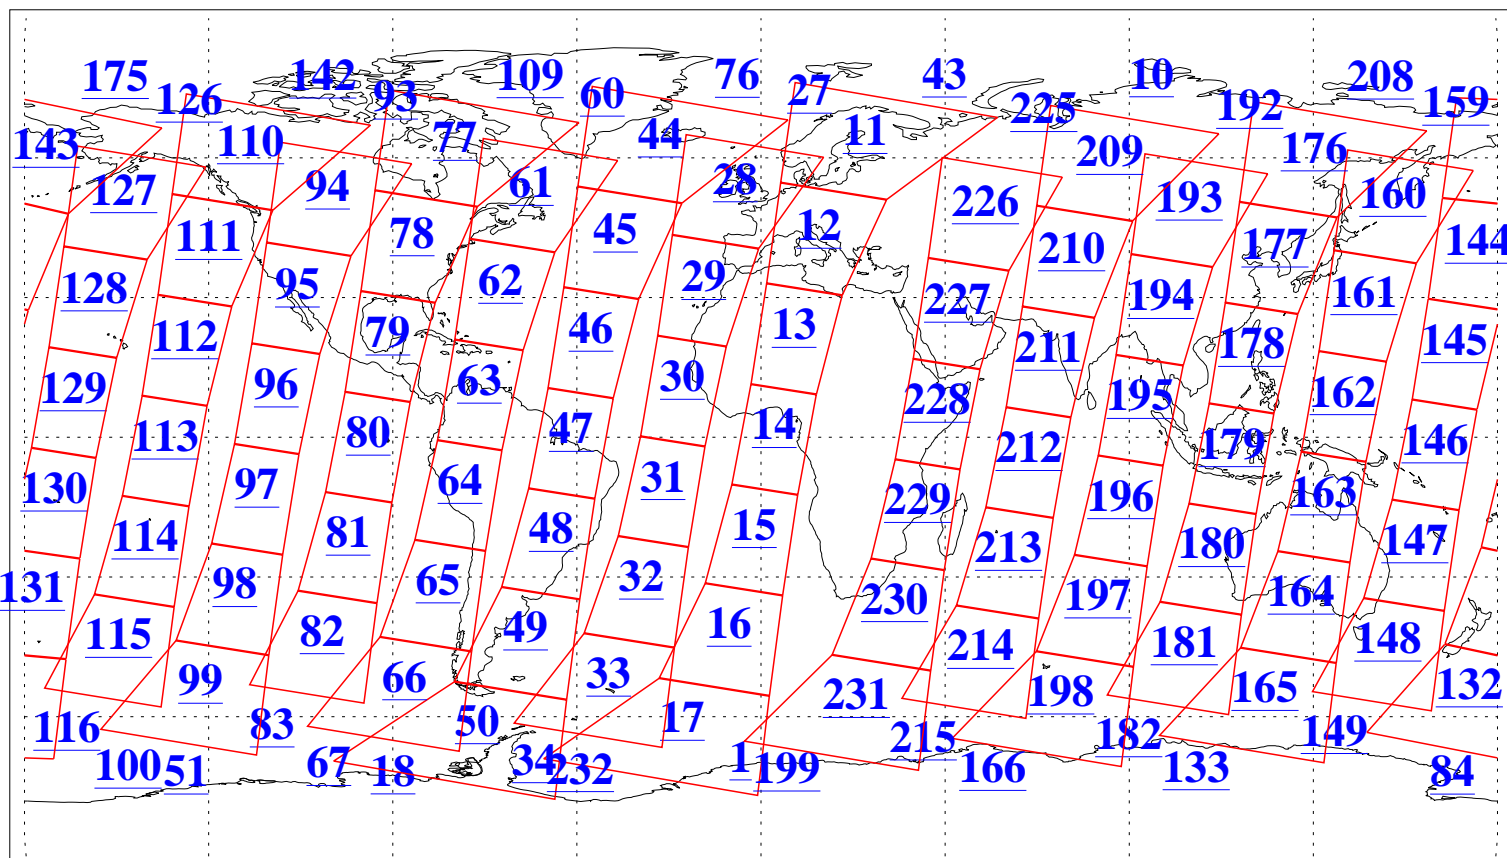

L1B Availability
AMSU Granules: 240
HSB Granules: 0
AIRS Granules: 240

10 Feb 2009
DoY 41
Aqua Day 2474
Granules: 1 to 120

Granules: 121 to 240

Legend: AMSU Available, HSB Available, AIRS Available

L1B Availability
AMSU Granules: 240
HSB Granules: 0
AIRS Granules: 240

10 Feb 2009
DoY 41
Aqua Day 2474
Ascending Granules

Descending Granules

Legend: AMSU Available, HSB Available, AIRS Available

L1B Availability
 AMSU Granules: 240
 HSB Granules: 0
 AIRS Granules: 240

10 Feb 2009
 DoY 41
 Aqua Day 2474

Northern Hemisphere Granules

Southern Hemisphere Granules

Legend: AMSU Available, HSB Available, AIRS Available