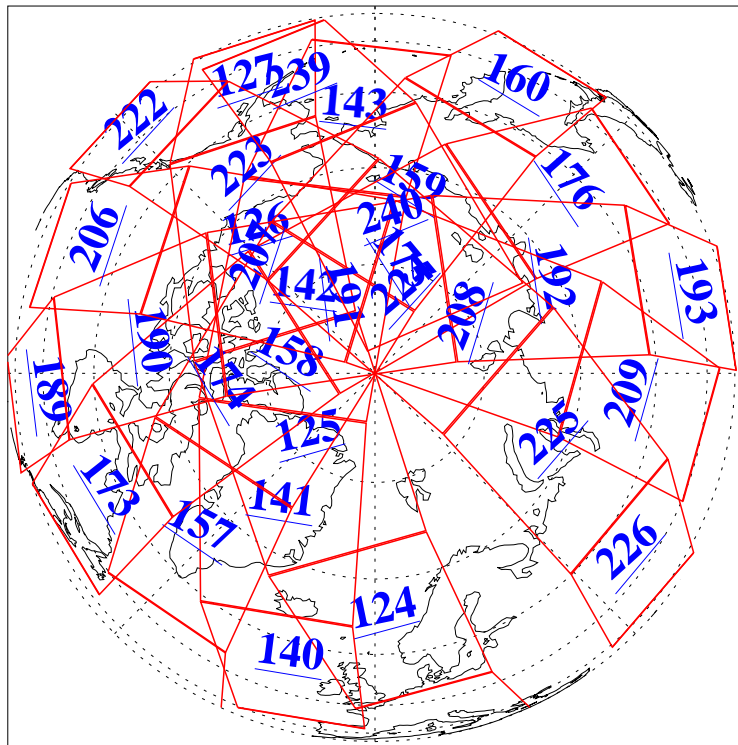

L1B Availability
AMSU Granules: 240
HSB Granules: 0
AIRS Granules: 240

10 Feb 2009
DoY 41
Aqua Day 2474
Granules: 1 to 120

Granules: 121 to 240

Legend: AMSU Available, HSB Available, AIRS Available

L1B Availability
AMSU Granules: 240
HSB Granules: 0
AIRS Granules: 240

10 Feb 2009
DoY 41
Aqua Day 2474
Ascending Granules

Descending Granules

Legend: AMSU Available, HSB Available, AIRS Available

L1B Availability
 AMSU Granules: 240
 HSB Granules: 0
 AIRS Granules: 240

10 Feb 2009
 DoY 41
 Aqua Day 2474

Northern Hemisphere Granules

Southern Hemisphere Granules

Legend: AMSU Available, HSB Available, AIRS Available