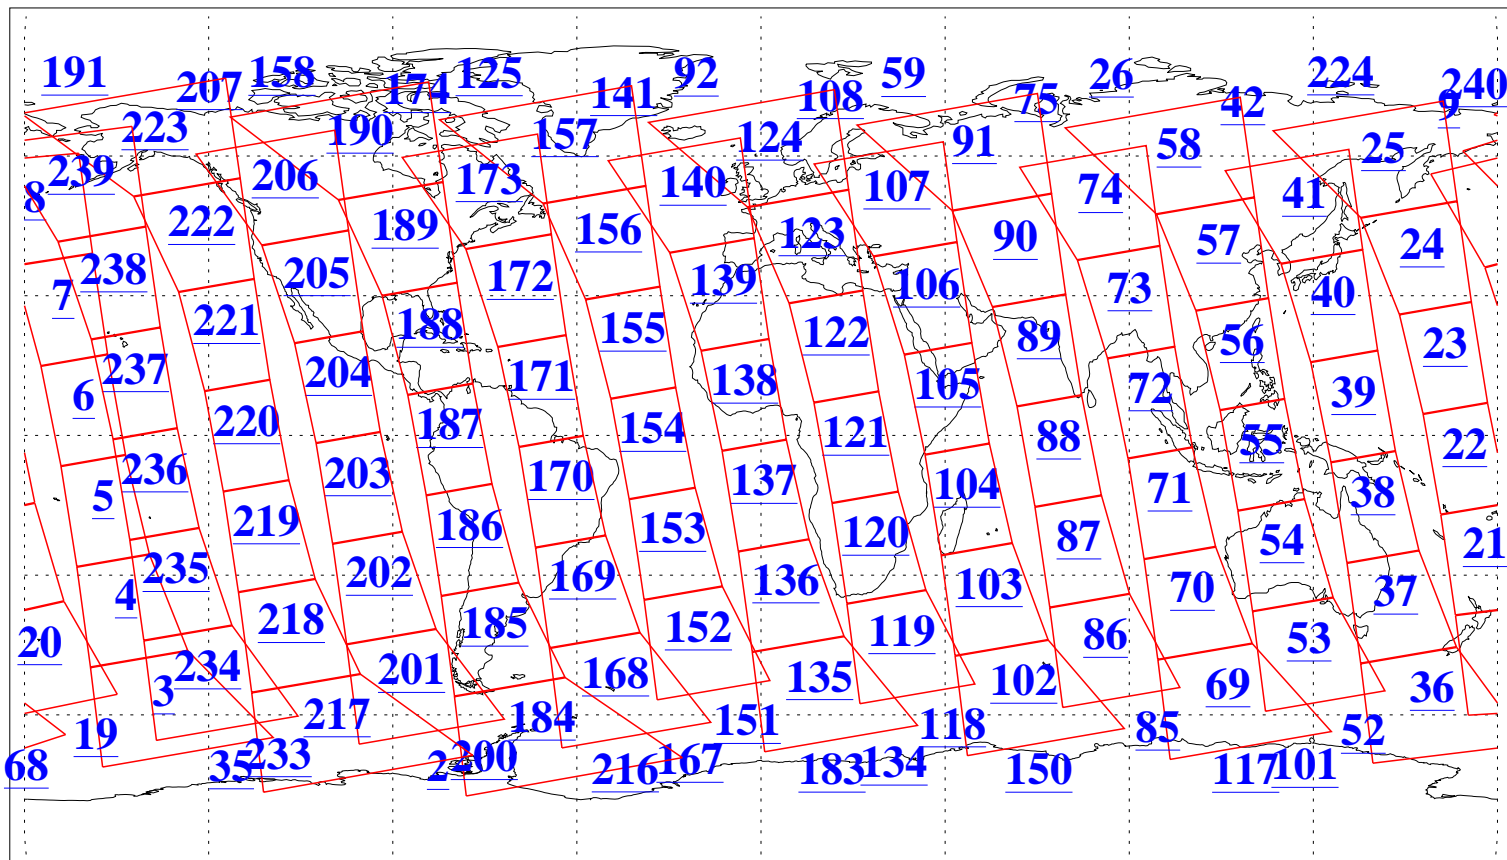

L1B Availability
AMSU Granules: 240
HSB Granules: 0
AIRS Granules: 240

10 Feb 2009
DoY 41
Aqua Day 2474
Granules: 1 to 120

Granules: 121 to 240

Legend: AMSU Available, HSB Available, AIRS Available

L1B Availability
AMSU Granules: 240
HSB Granules: 0
AIRS Granules: 240

10 Feb 2009
DoY 41
Aqua Day 2474
Ascending Granules

Descending Granules

Legend: AMSU Available, HSB Available, AIRS Available

L1B Availability
 AMSU Granules: 240
 HSB Granules: 0
 AIRS Granules: 240

10 Feb 2009
 DoY 41
 Aqua Day 2474

Northern Hemisphere Granules

Southern Hemisphere Granules

Legend: AMSU Available, HSB Available, AIRS Available