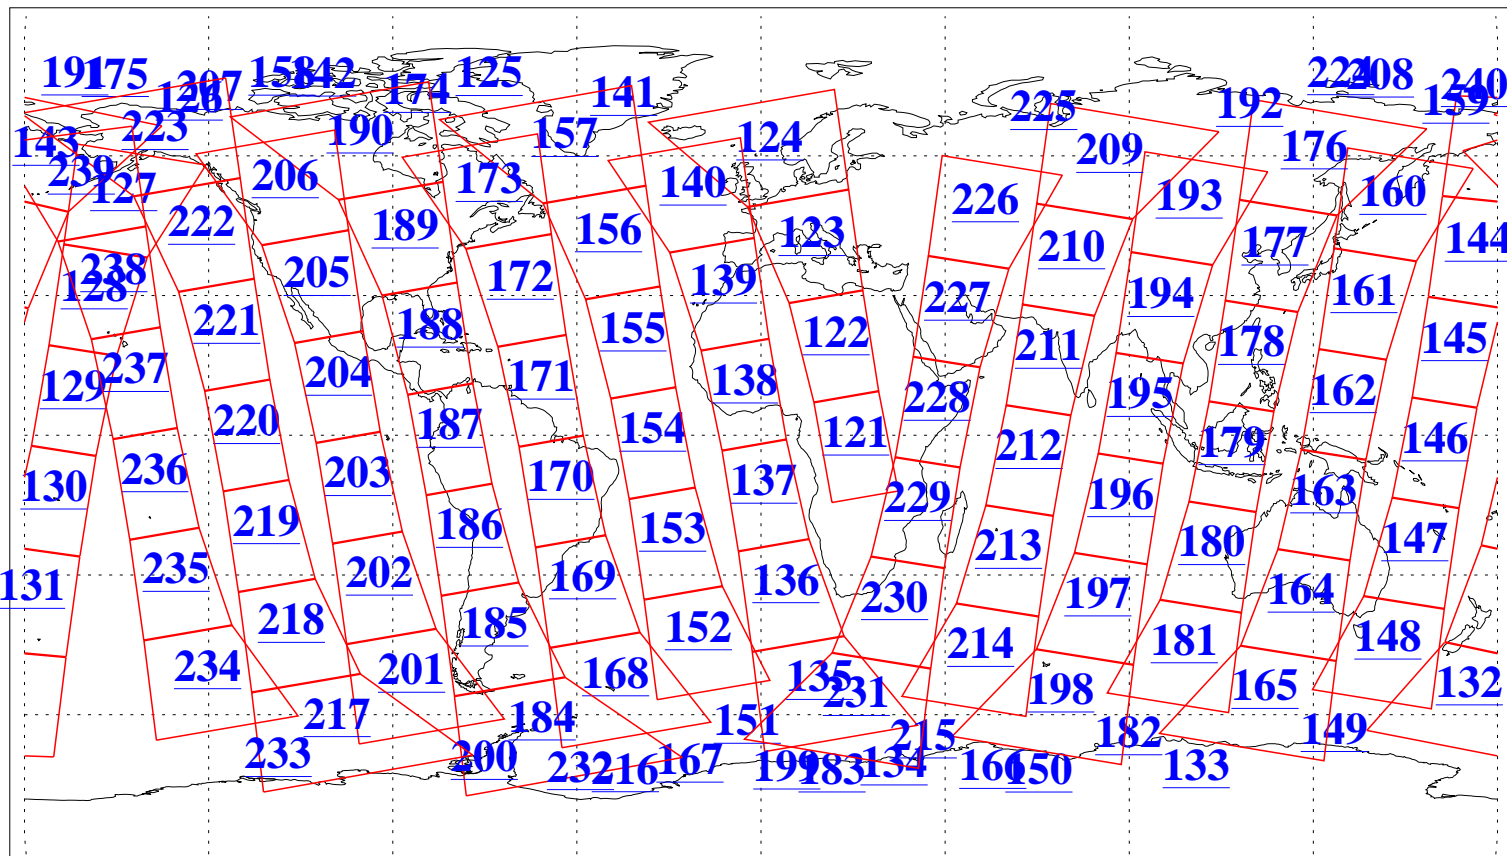

L1B Availability
AMSU Granules: 240
HSB Granules: 0
AIRS Granules: 240

10 Feb 2009
DoY 41
Aqua Day 2474
Granules: 1 to 120

Granules: 121 to 240

Legend: AMSU Available, HSB Available, AIRS Available

L1B Availability
AMSU Granules: 240
HSB Granules: 0
AIRS Granules: 240

10 Feb 2009
DoY 41
Aqua Day 2474
Ascending Granules

Descending Granules

Legend: AMSU Available, HSB Available, AIRS Available

L1B Availability
 AMSU Granules: 240
 HSB Granules: 0
 AIRS Granules: 240

10 Feb 2009
 DoY 41
 Aqua Day 2474

Northern Hemisphere Granules

Southern Hemisphere Granules

Legend: AMSU Available, HSB Available, AIRS Available