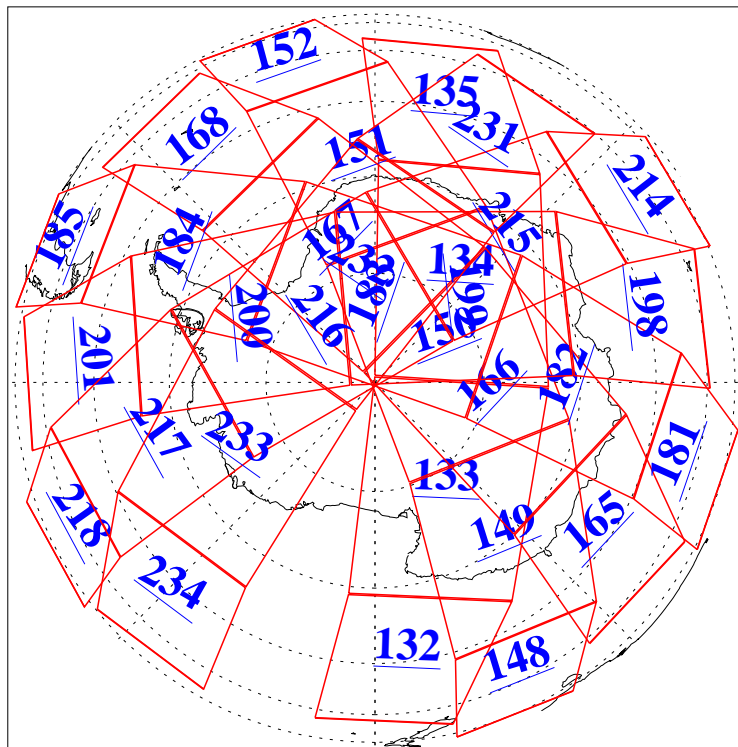

L1B Availability
AMSU Granules: 240
HSB Granules: 0
AIRS Granules: 240

10 Feb 2009
DoY 41
Aqua Day 2474
Granules: 1 to 120

Granules: 121 to 240

Legend: AMSU Available, HSB Available, AIRS Available

L1B Availability
AMSU Granules: 240
HSB Granules: 0
AIRS Granules: 240

10 Feb 2009
DoY 41
Aqua Day 2474
Ascending Granules

Descending Granules

Legend: AMSU Available, HSB Available, AIRS Available

L1B Availability
 AMSU Granules: 240
 HSB Granules: 0
 AIRS Granules: 240

10 Feb 2009
 DoY 41
 Aqua Day 2474

Northern Hemisphere Granules

Southern Hemisphere Granules

Legend: AMSU Available, HSB Available, AIRS Available