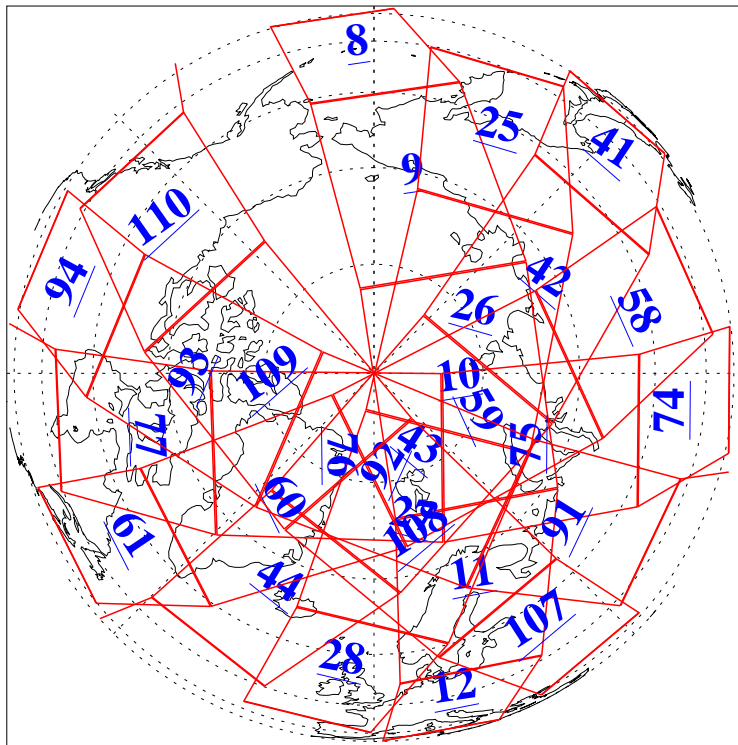

L1B Availability
AMSU Granules: 240
HSB Granules: 0
AIRS Granules: 240

10 Feb 2009
DoY 41
Aqua Day 2474
Granules: 1 to 120

Granules: 121 to 240

Legend: AMSU Available, HSB Available, AIRS Available

L1B Availability
AMSU Granules: 240
HSB Granules: 0
AIRS Granules: 240

10 Feb 2009
DoY 41
Aqua Day 2474
Ascending Granules

Descending Granules

Legend: AMSU Available, HSB Available, AIRS Available

L1B Availability
 AMSU Granules: 240
 HSB Granules: 0
 AIRS Granules: 240

10 Feb 2009
 DoY 41
 Aqua Day 2474

Northern Hemisphere Granules

Southern Hemisphere Granules

Legend: AMSU Available, HSB Available, AIRS Available