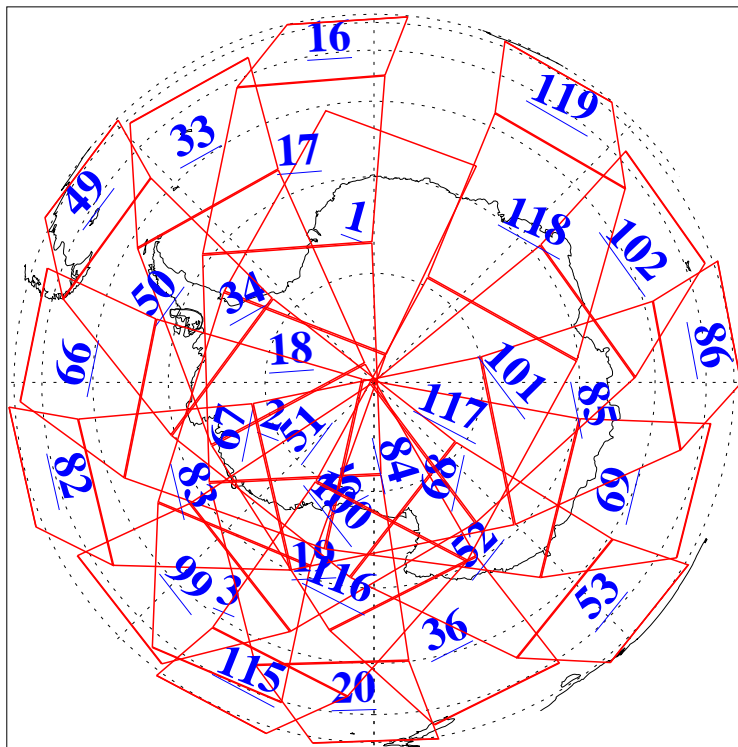

L1B Availability
AMSU Granules: 240
HSB Granules: 0
AIRS Granules: 240

10 Feb 2009
DoY 41
Aqua Day 2474
Granules: 1 to 120

Granules: 121 to 240

Legend: AMSU Available, HSB Available, AIRS Available

L1B Availability
AMSU Granules: 240
HSB Granules: 0
AIRS Granules: 240

10 Feb 2009
DoY 41
Aqua Day 2474
Ascending Granules

Descending Granules

Legend: AMSU Available, HSB Available, AIRS Available

L1B Availability
 AMSU Granules: 240
 HSB Granules: 0
 AIRS Granules: 240

10 Feb 2009
 DoY 41
 Aqua Day 2474

Northern Hemisphere Granules

Southern Hemisphere Granules

Legend: AMSU Available, HSB Available, AIRS Available