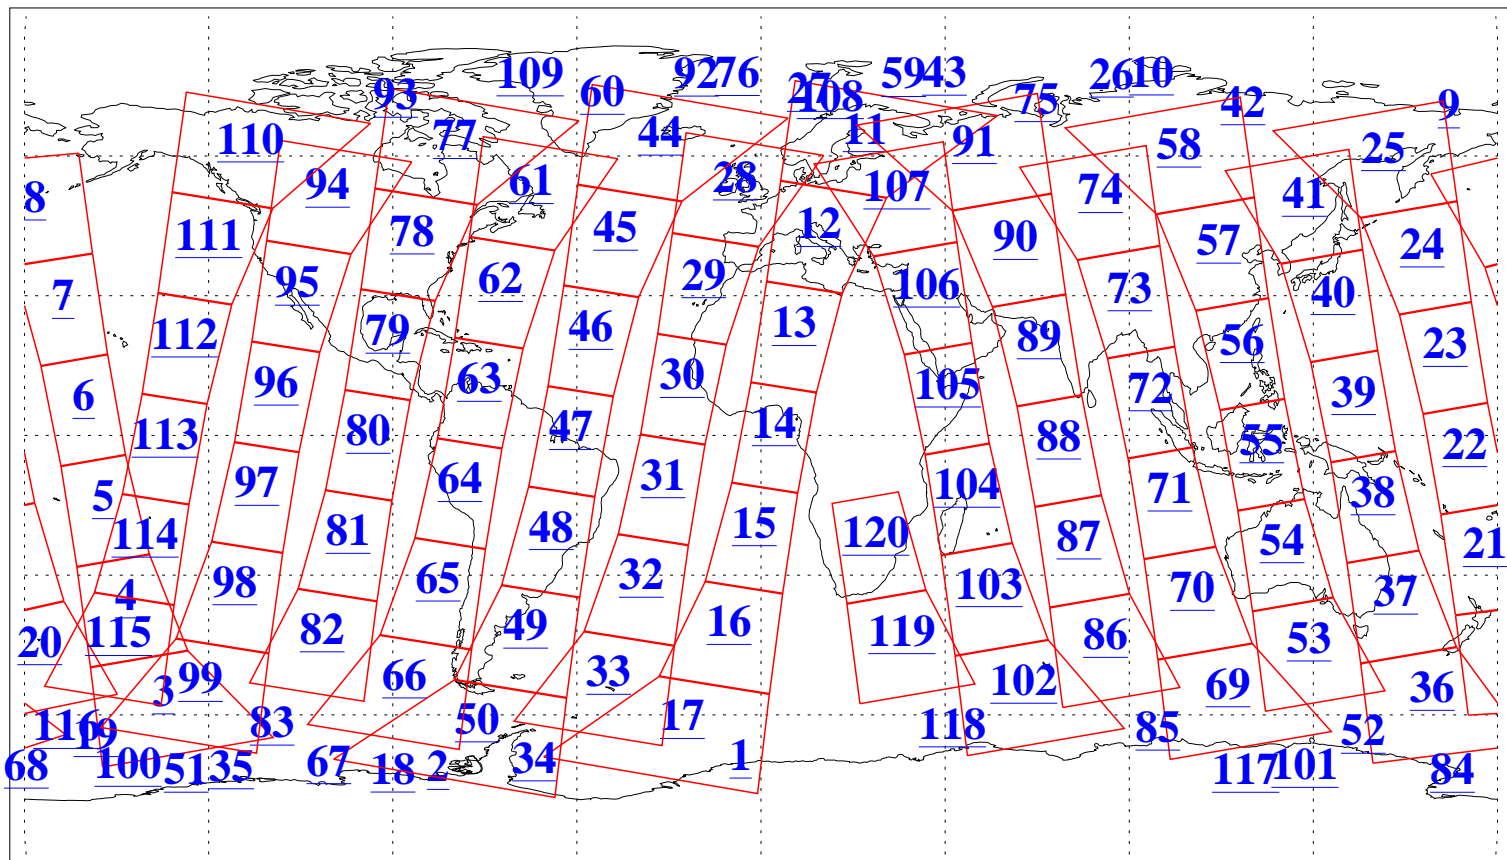

L1B Availability
AMSU Granules: 240
HSB Granules: 0
AIRS Granules: 240

10 Feb 2009
DoY 41
Aqua Day 2474
Granules: 1 to 120

Granules: 121 to 240

Legend: AMSU Available, HSB Available, AIRS Available

L1B Availability
AMSU Granules: 240
HSB Granules: 0
AIRS Granules: 240

10 Feb 2009
DoY 41
Aqua Day 2474
Ascending Granules

Descending Granules

Legend: AMSU Available, HSB Available, AIRS Available

L1B Availability
 AMSU Granules: 240
 HSB Granules: 0
 AIRS Granules: 240

10 Feb 2009
 DoY 41
 Aqua Day 2474

Northern Hemisphere Granules

Southern Hemisphere Granules

Legend: AMSU Available, HSB Available, AIRS Available