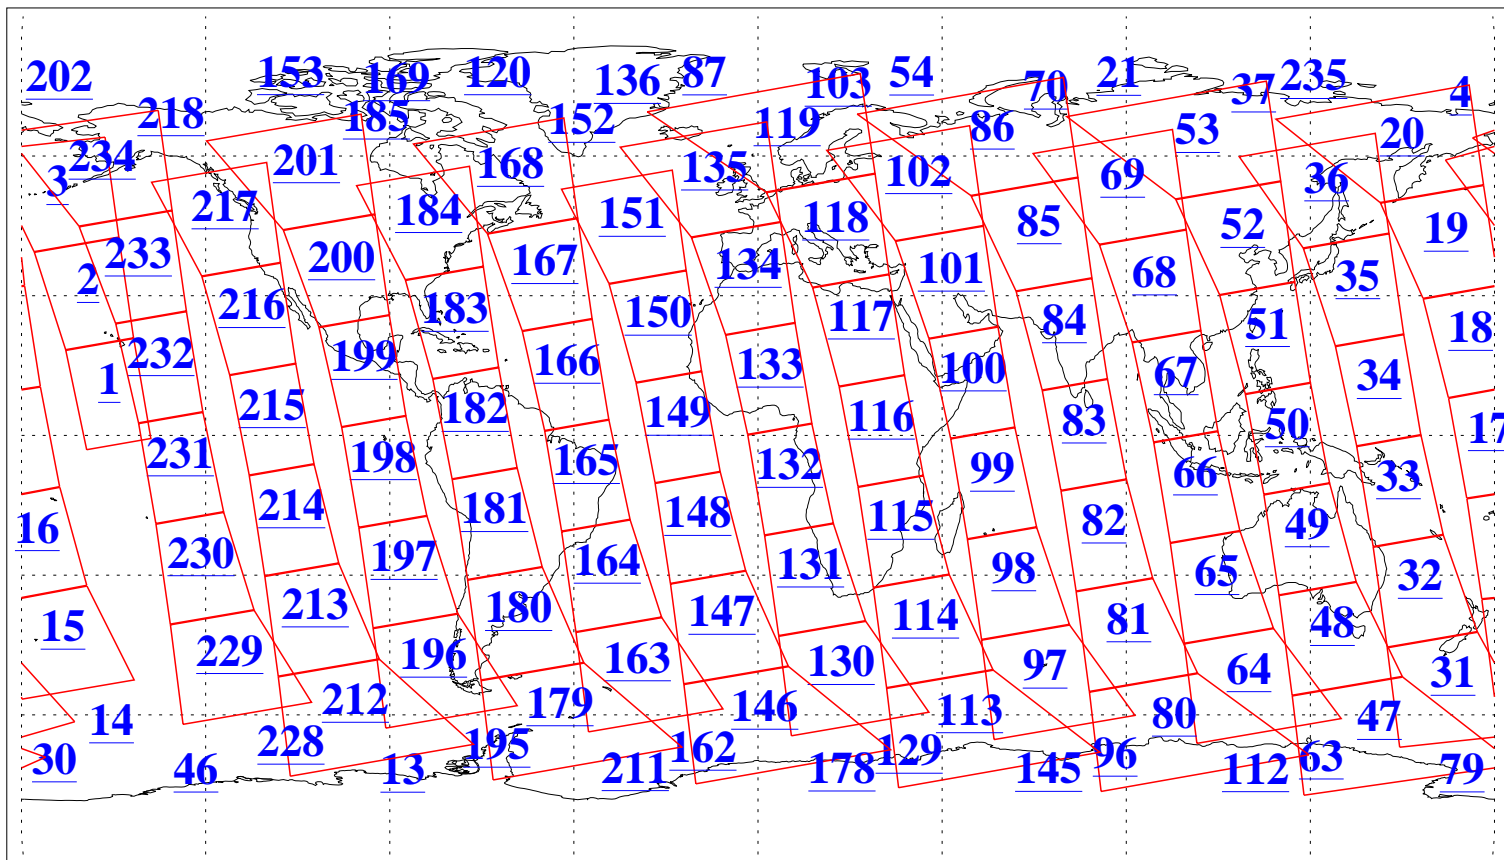

L1B Availability  
AMSU Granules: 240  
HSB Granules: 0  
AIRS Granules: 240

7 Feb 2009  
DoY 38  
Aqua Day 2471  
Granules: 1 to 120

Granules: 121 to 240

Legend: AMSU Available, HSB Available, AIRS Available

L1B Availability  
AMSU Granules: 240  
HSB Granules: 0  
AIRS Granules: 240

7 Feb 2009  
DoY 38  
Aqua Day 2471

Ascending Granules

Descending Granules

Legend: AMSU Available, HSB Available, AIRS Available