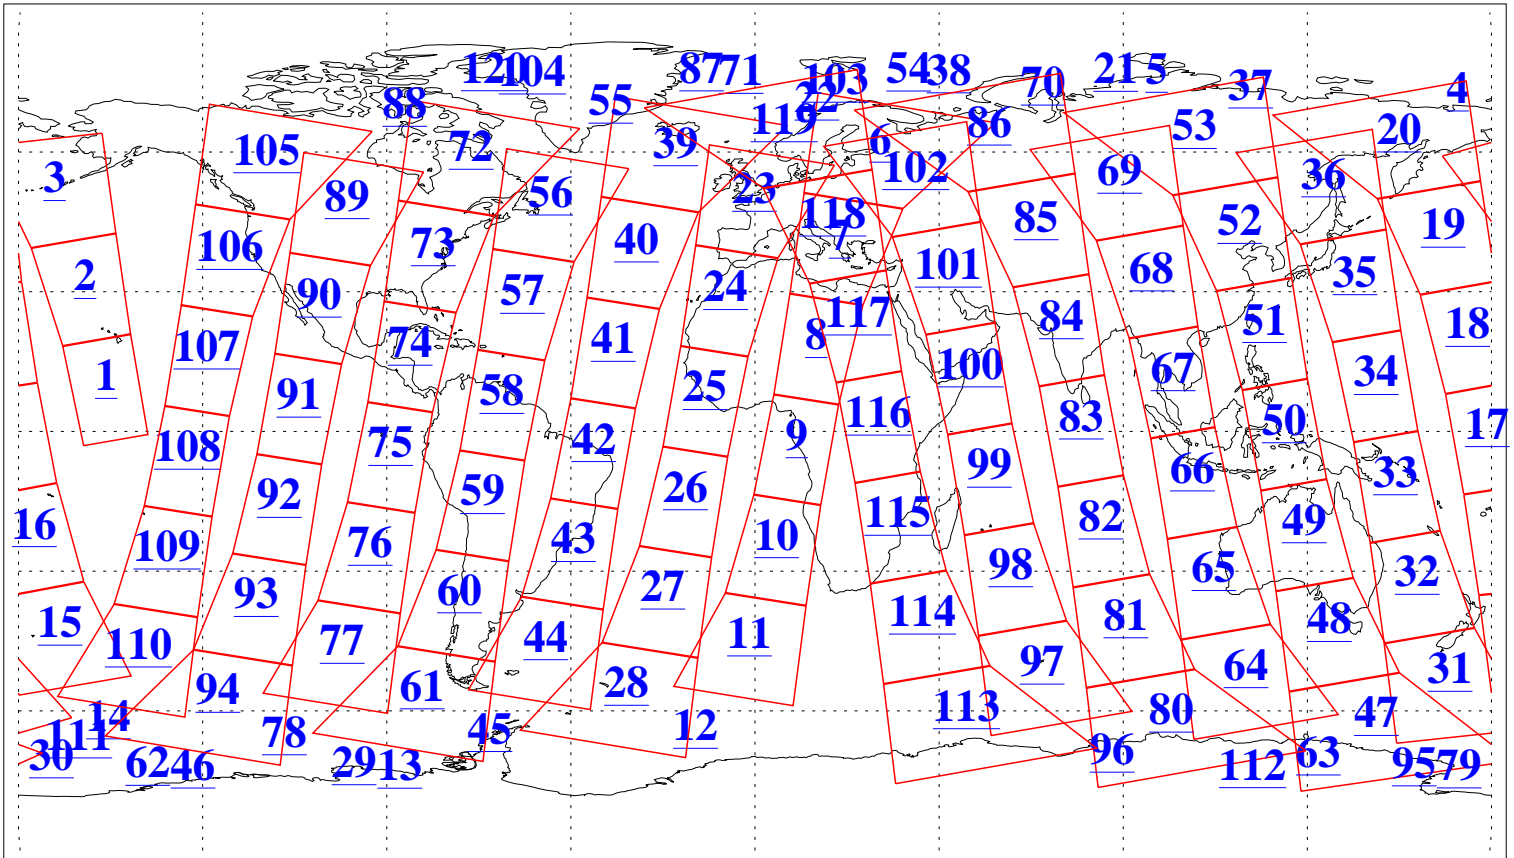

L1B Availability  
AMSU Granules: 240  
HSB Granules: 0  
AIRS Granules: 240

7 Feb 2009  
DoY 38  
Aqua Day 2471  
Granules: 1 to 120

Granules: 121 to 240

Legend: AMSU Available, HSB Available, AIRS Available

L1B Availability  
AMSU Granules: 240  
HSB Granules: 0  
AIRS Granules: 240

7 Feb 2009  
DoY 38  
Aqua Day 2471

Ascending Granules

Descending Granules

Legend: AMSU Available, HSB Available, AIRS Available

### Northern Hemisphere Granules