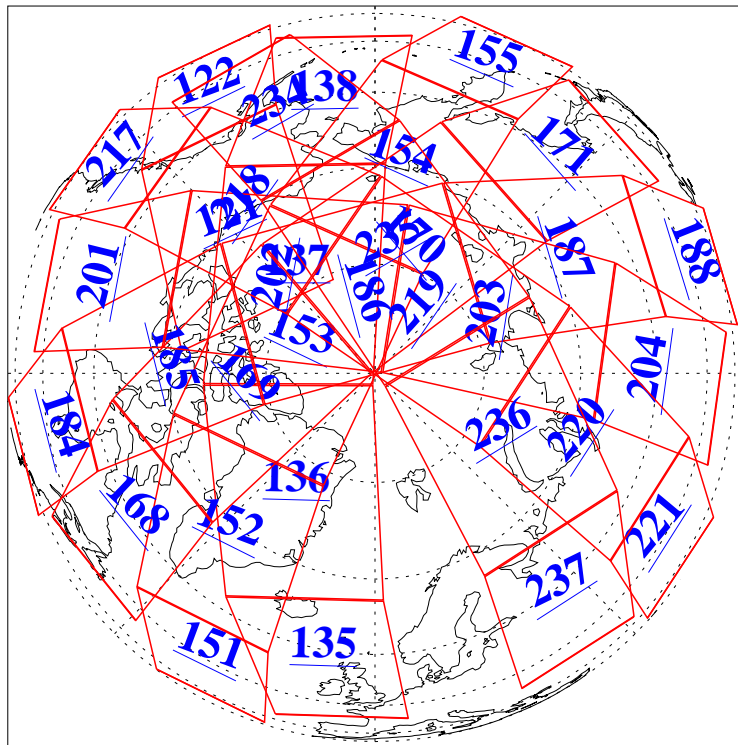

L1B Availability  
AMSU Granules: 240  
HSB Granules: 0  
AIRS Granules: 240

7 Feb 2009  
DoY 38  
Aqua Day 2471  
Granules: 1 to 120

Granules: 121 to 240

Legend: AMSU Available, HSB Available, AIRS Available

L1B Availability  
AMSU Granules: 240  
HSB Granules: 0  
AIRS Granules: 240

7 Feb 2009  
DoY 38  
Aqua Day 2471

Ascending Granules

Descending Granules

Legend: AMSU Available, HSB Available, AIRS Available

### Northern Hemisphere Granules