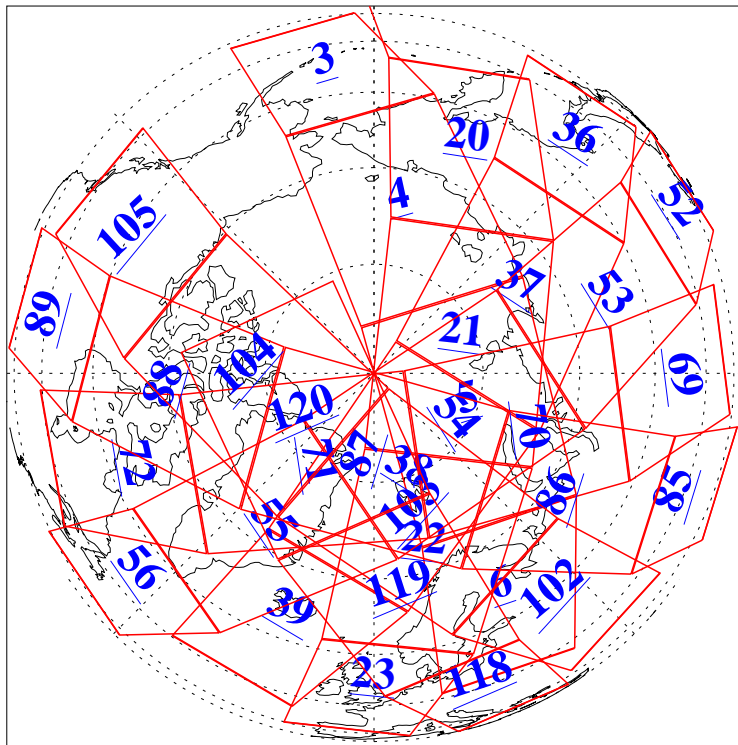

L1B Availability  
AMSU Granules: 240  
HSB Granules: 0  
AIRS Granules: 240

7 Feb 2009  
DoY 38  
Aqua Day 2471  
Granules: 1 to 120

Granules: 121 to 240

Legend: AMSU Available, HSB Available, AIRS Available

L1B Availability  
AMSU Granules: 240  
HSB Granules: 0  
AIRS Granules: 240

7 Feb 2009  
DoY 38  
Aqua Day 2471

Ascending Granules

Descending Granules

Legend: AMSU Available, HSB Available, AIRS Available

L1B Availability  
AMSU Granules: 240  
HSB Granules: 0  
AIRS Granules: 240

7 Feb 2009  
DoY 38  
Aqua Day 2471

### Northern Hemisphere Granules