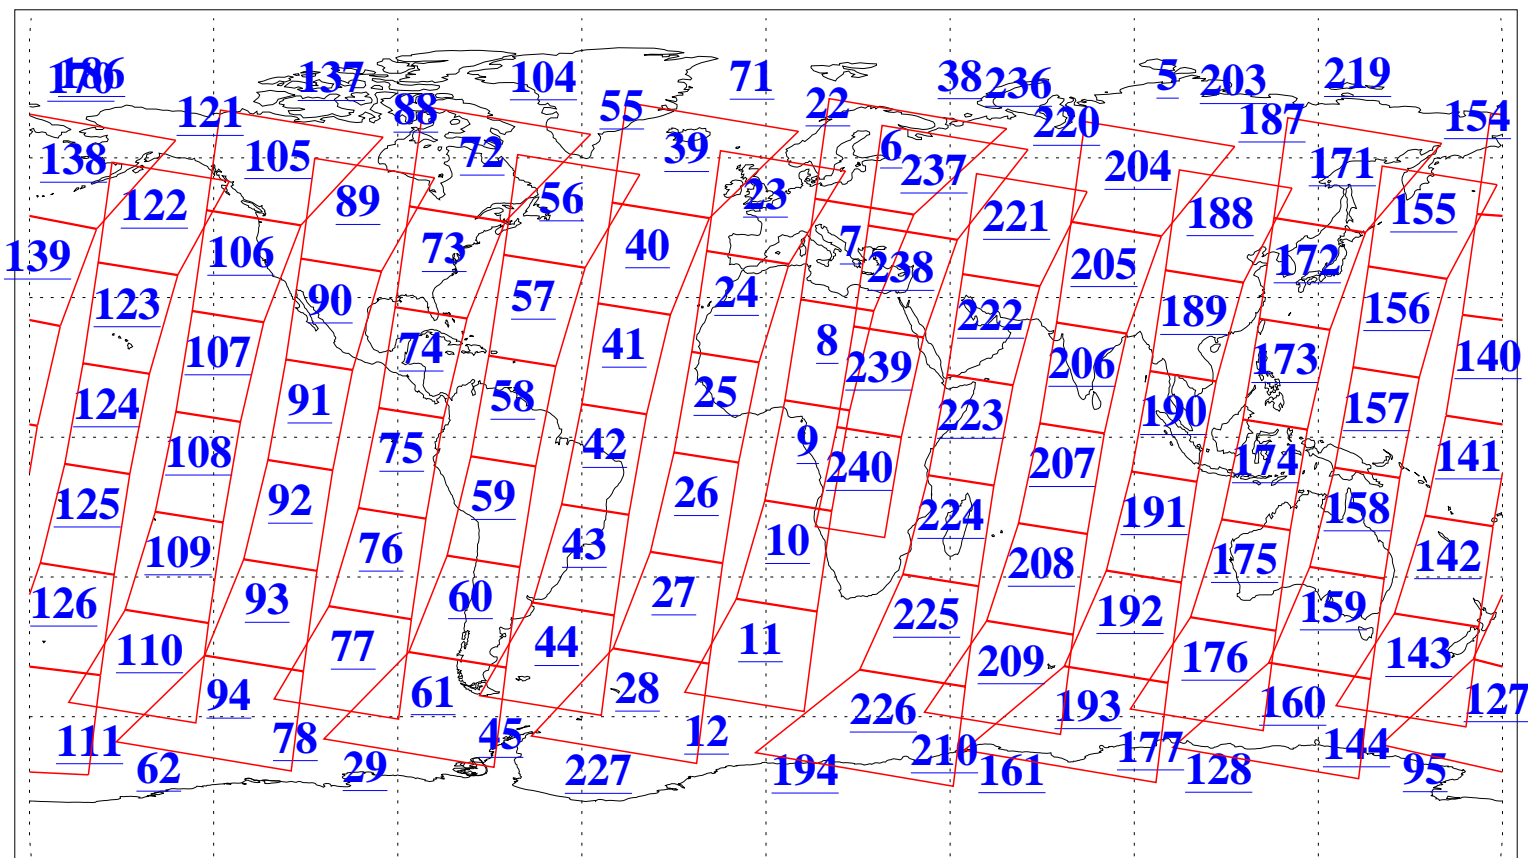

L1B Availability  
AMSU Granules: 240  
HSB Granules: 0  
AIRS Granules: 240

7 Feb 2009  
DoY 38  
Aqua Day 2471  
Granules: 1 to 120

Granules: 121 to 240

Legend: AMSU Available, HSB Available, AIRS Available

L1B Availability  
AMSU Granules: 240  
HSB Granules: 0  
AIRS Granules: 240

7 Feb 2009  
DoY 38  
Aqua Day 2471

Ascending Granules

Descending Granules

Legend: AMSU Available, HSB Available, AIRS Available