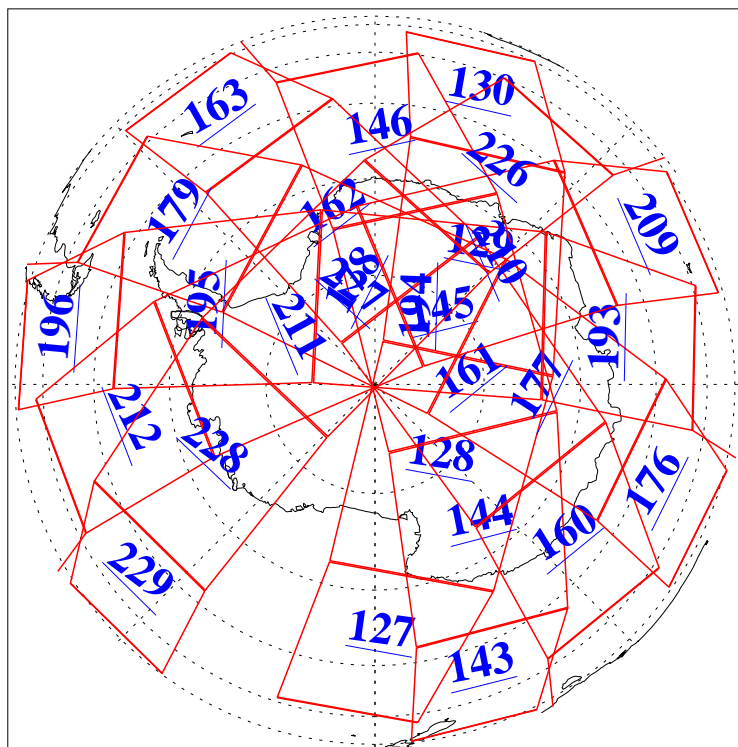

Legend: AMSU Available, HSB Available, AIRS Available