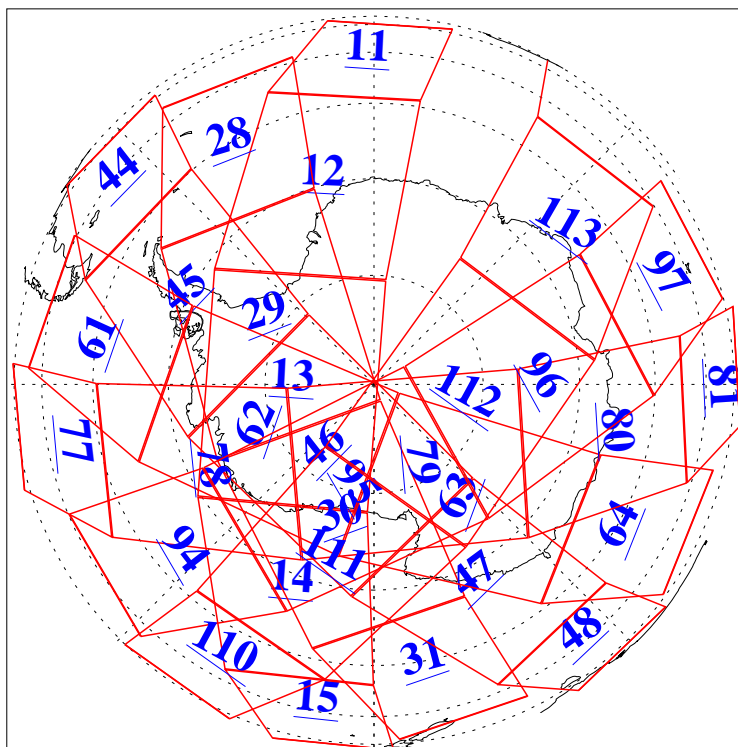

Legend: AMSU Available, HSB Available, AIRS Available