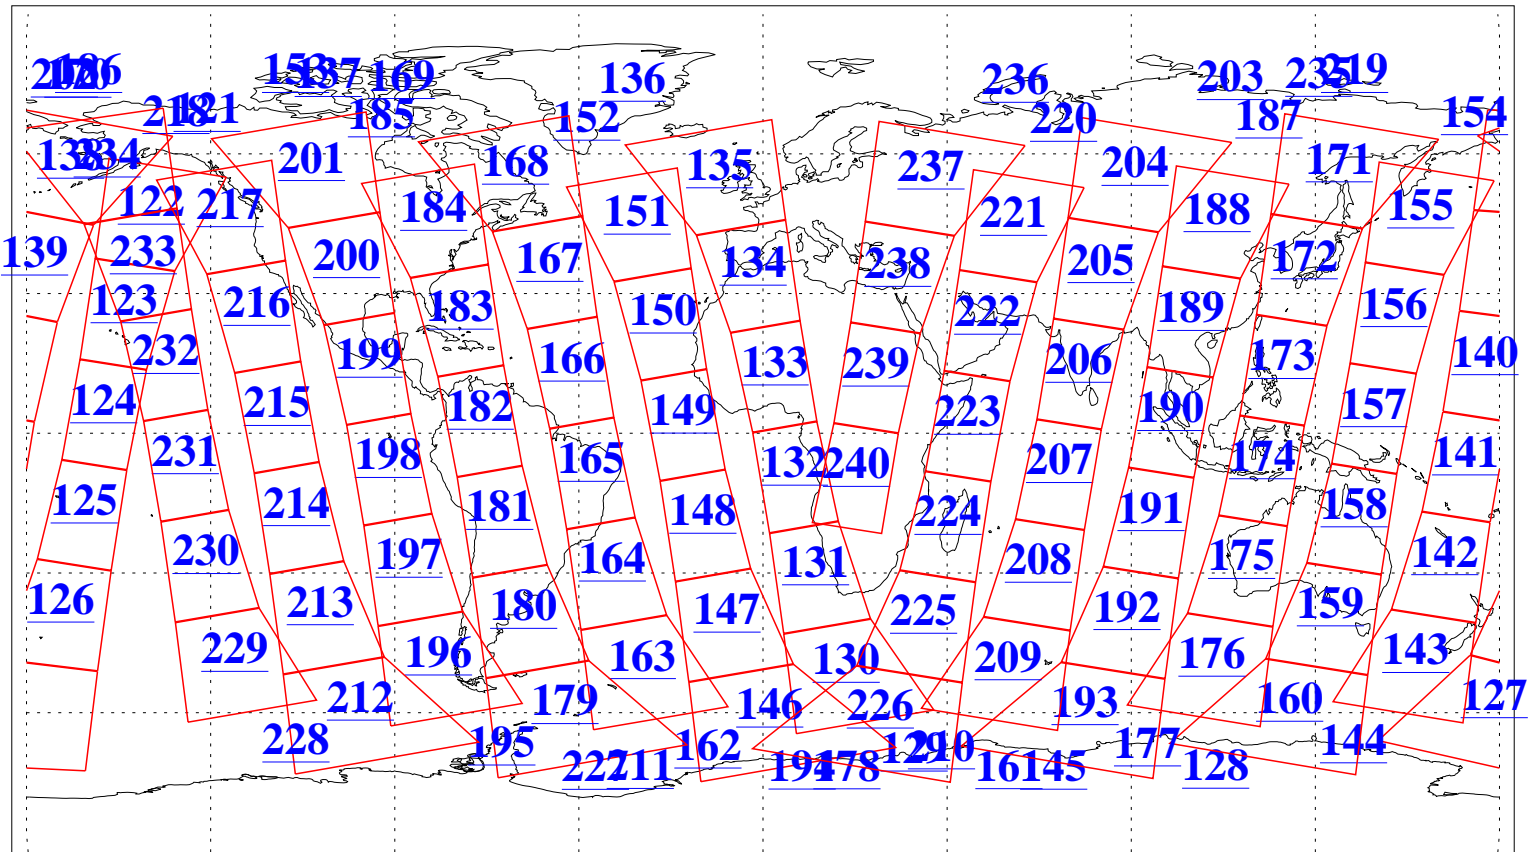

L1B Availability  
AMSU Granules: 240  
HSB Granules: 0  
AIRS Granules: 240

7 Feb 2009  
DoY 38  
Aqua Day 2471  
Granules: 1 to 120

Granules: 121 to 240

Legend: AMSU Available, HSB Available, AIRS Available

L1B Availability  
AMSU Granules: 240  
HSB Granules: 0  
AIRS Granules: 240

7 Feb 2009  
DoY 38  
Aqua Day 2471

Ascending Granules

Descending Granules

Legend: AMSU Available, HSB Available, AIRS Available