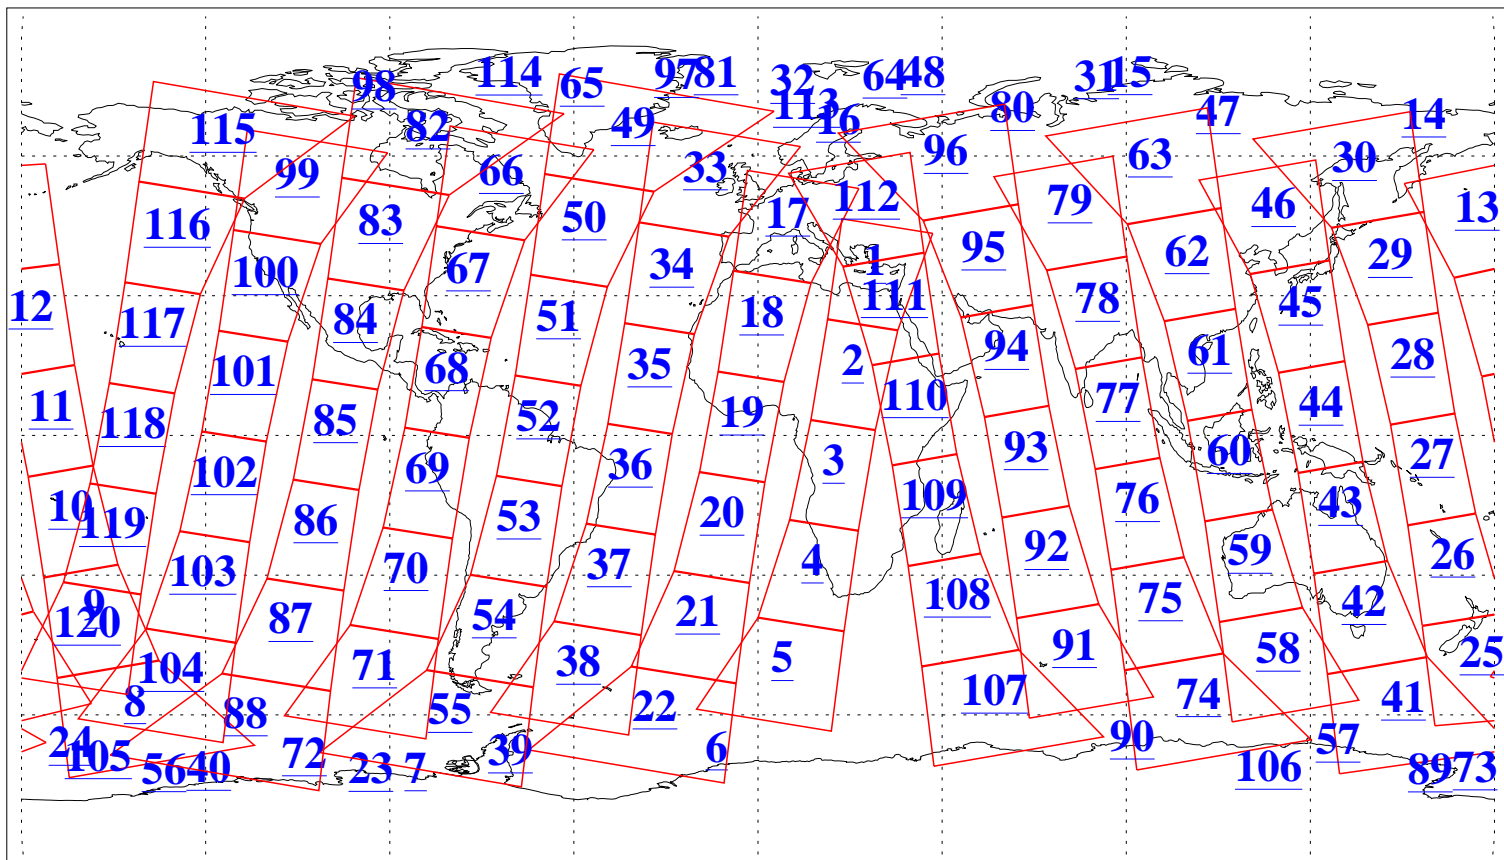

L1B Availability
AMSU Granules: 239
HSB Granules: 0
AIRS Granules: 239

28 Jan 2009
DoY 28
Aqua Day 2461
Granules: 1 to 120

Granules: 121 to 240

Legend: AMSU Available, HSB Available, AIRS Available

L1B Availability
AMSU Granules: 239
HSB Granules: 0
AIRS Granules: 239

28 Jan 2009
DoY 28
Aqua Day 2461

Ascending Granules

Descending Granules

Legend: AMSU Available, HSB Available, AIRS Available

L1B Availability
AMSU Granules: 239
HSB Granules: 0
AIRS Granules: 239

28 Jan 2009
DoY 28
Aqua Day 2461

Northern Hemisphere Granules

Southern Hemisphere Granules

Legend: AMSU Available, HSB Available, AIRS Available