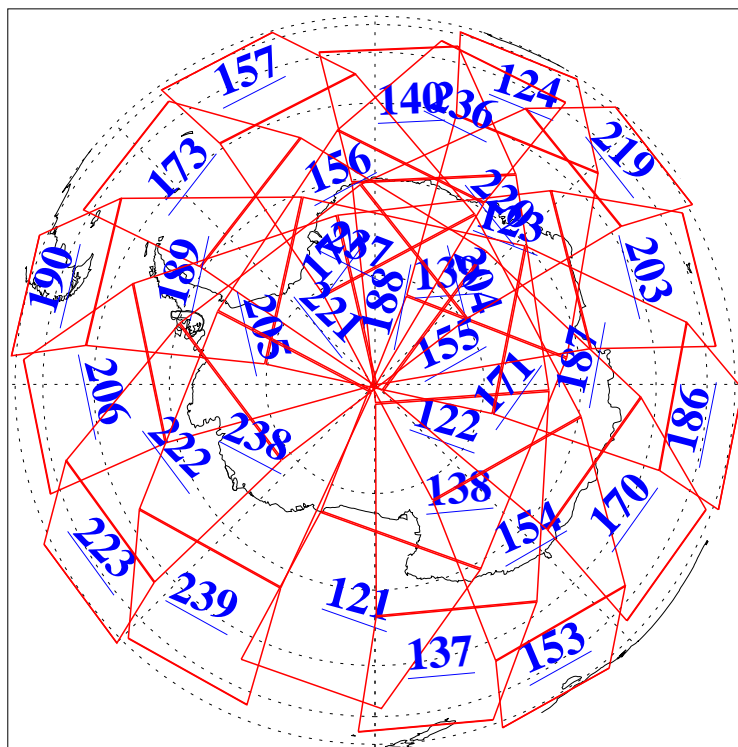

L1B Availability
AMSU Granules: 239
HSB Granules: 0
AIRS Granules: 239

28 Jan 2009
DoY 28
Aqua Day 2461
Granules: 1 to 120

Granules: 121 to 240

Legend: AMSU Available, HSB Available, AIRS Available

L1B Availability
AMSU Granules: 239
HSB Granules: 0
AIRS Granules: 239

28 Jan 2009
DoY 28
Aqua Day 2461

Ascending Granules

Descending Granules

Legend: AMSU Available, HSB Available, AIRS Available

L1B Availability
AMSU Granules: 239
HSB Granules: 0
AIRS Granules: 239

28 Jan 2009
DoY 28
Aqua Day 2461

Northern Hemisphere Granules

Southern Hemisphere Granules

Legend: AMSU Available, HSB Available, AIRS Available