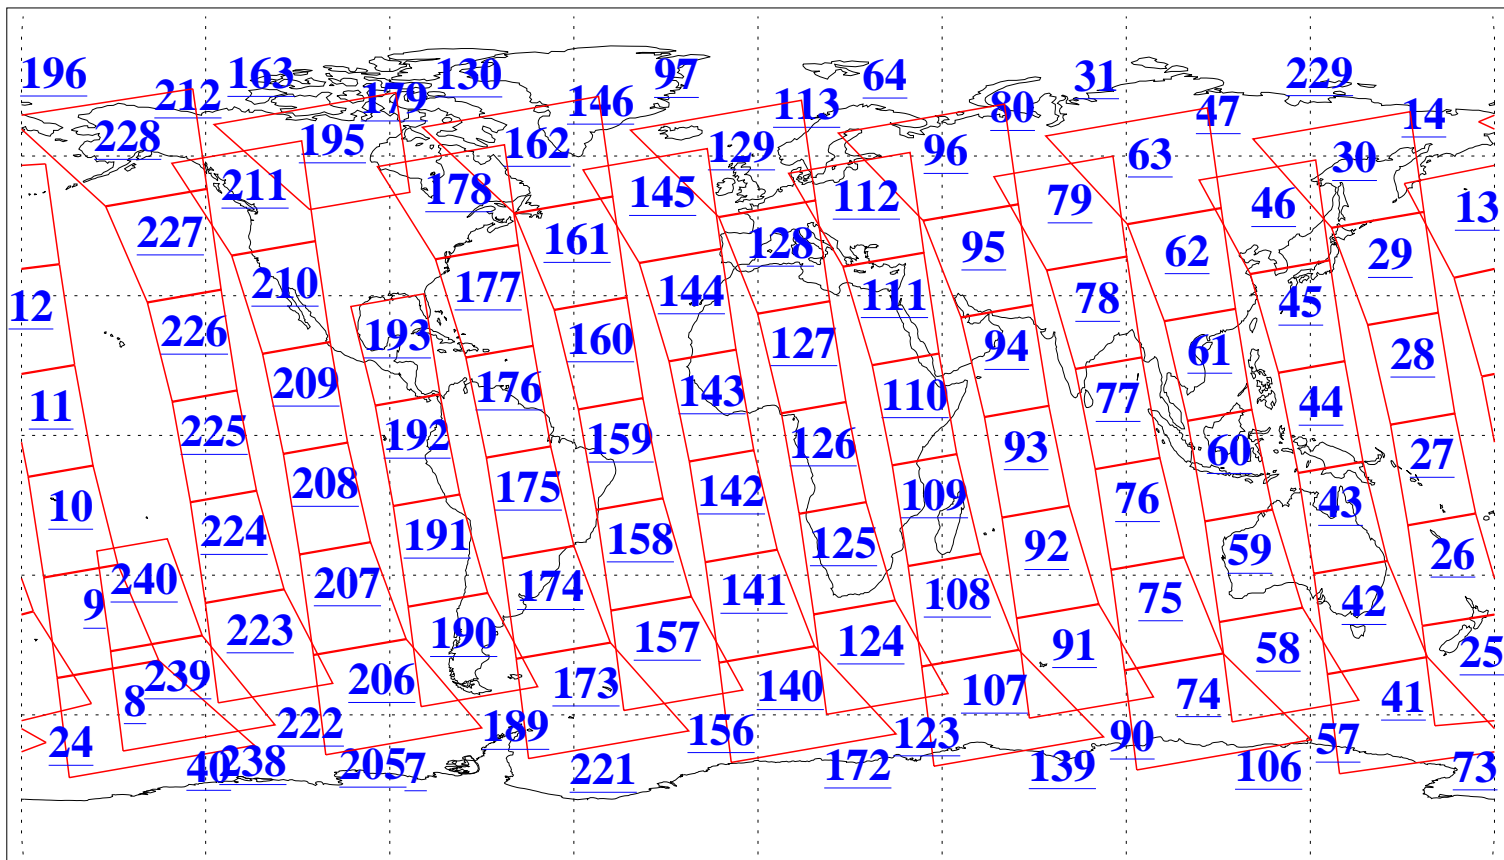

L1B Availability
AMSU Granules: 239
HSB Granules: 0
AIRS Granules: 239

28 Jan 2009
DoY 28
Aqua Day 2461
Granules: 1 to 120

Granules: 121 to 240

Legend: AMSU Available, HSB Available, AIRS Available

L1B Availability
AMSU Granules: 239
HSB Granules: 0
AIRS Granules: 239

28 Jan 2009
DoY 28
Aqua Day 2461

Ascending Granules

Descending Granules

Legend: AMSU Available, HSB Available, AIRS Available

L1B Availability
AMSU Granules: 239
HSB Granules: 0
AIRS Granules: 239

28 Jan 2009
DoY 28
Aqua Day 2461

Northern Hemisphere Granules

Southern Hemisphere Granules

Legend: AMSU Available, HSB Available, AIRS Available