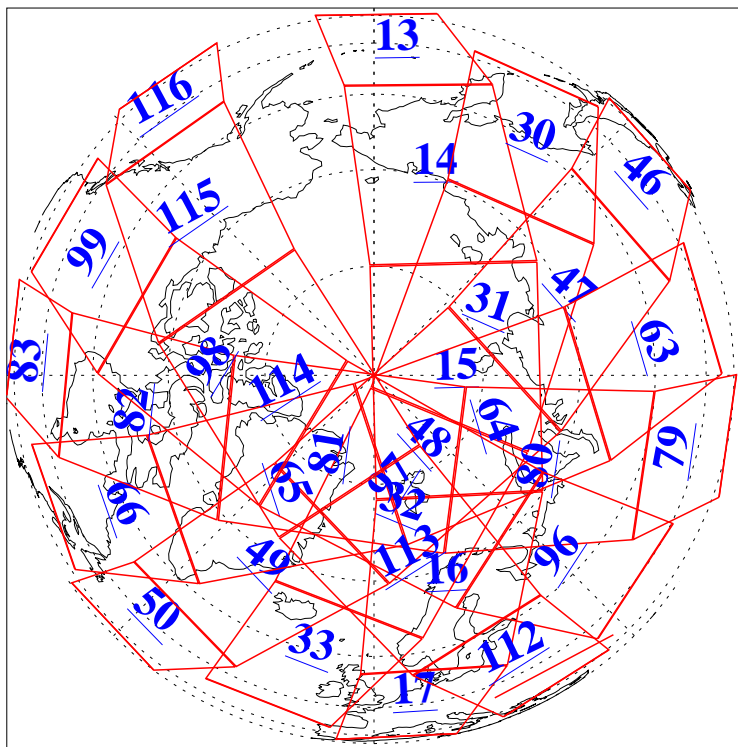

L1B Availability
AMSU Granules: 239
HSB Granules: 0
AIRS Granules: 239

28 Jan 2009
DoY 28
Aqua Day 2461
Granules: 1 to 120

Granules: 121 to 240

Legend: AMSU Available, HSB Available, AIRS Available

L1B Availability
AMSU Granules: 239
HSB Granules: 0
AIRS Granules: 239

28 Jan 2009
DoY 28
Aqua Day 2461

Ascending Granules

Descending Granules

Legend: AMSU Available, HSB Available, AIRS Available

L1B Availability
AMSU Granules: 239
HSB Granules: 0
AIRS Granules: 239

28 Jan 2009
DoY 28
Aqua Day 2461

Northern Hemisphere Granules

Southern Hemisphere Granules

Legend: AMSU Available, HSB Available, AIRS Available