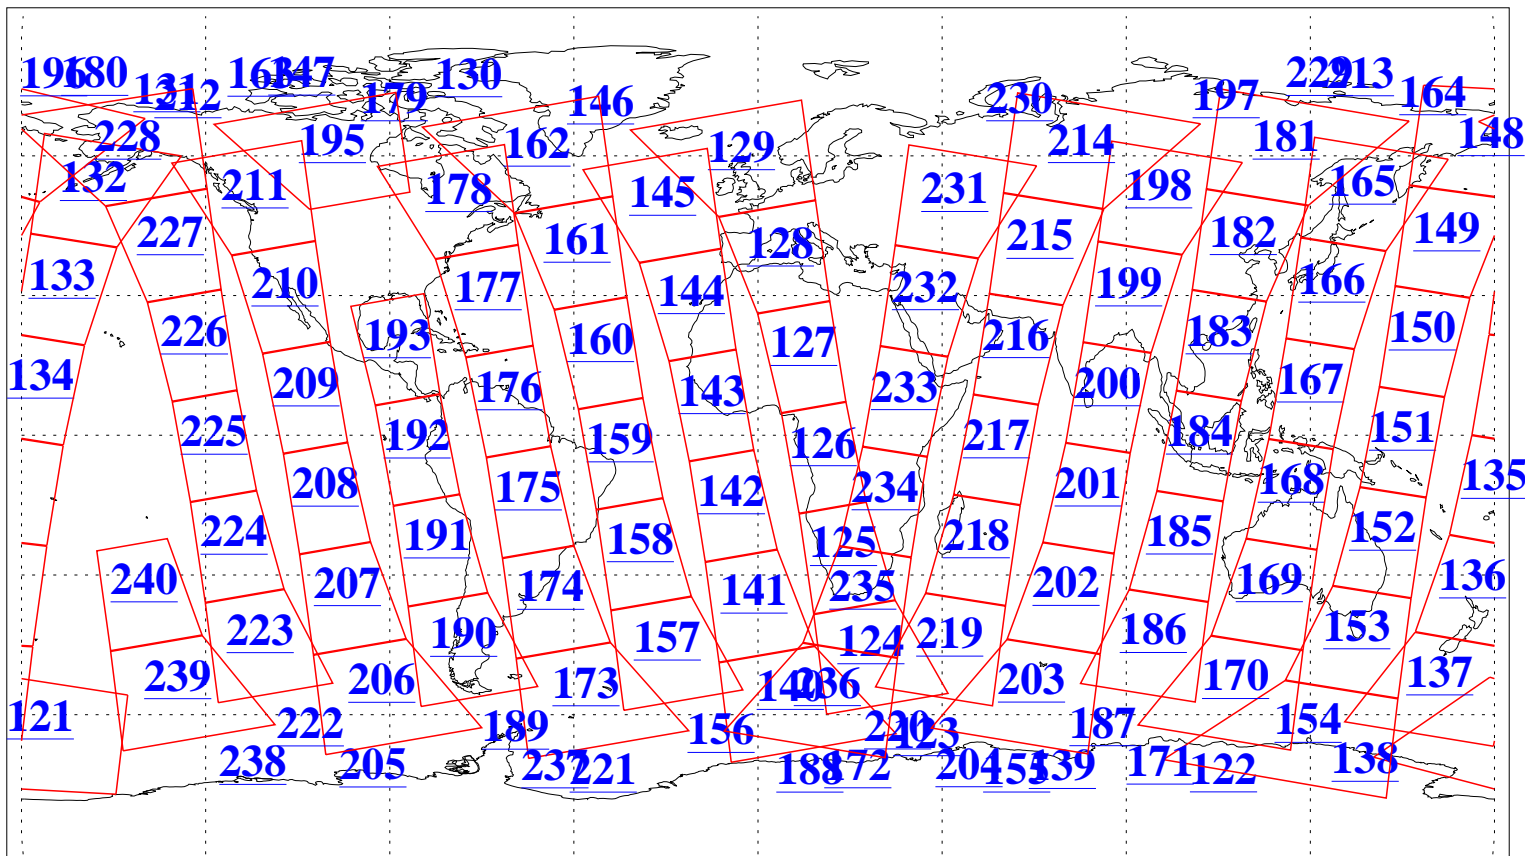

L1B Availability
AMSU Granules: 239
HSB Granules: 0
AIRS Granules: 239

28 Jan 2009
DoY 28
Aqua Day 2461
Granules: 1 to 120

Granules: 121 to 240

Legend: AMSU Available, HSB Available, AIRS Available

L1B Availability
AMSU Granules: 239
HSB Granules: 0
AIRS Granules: 239

28 Jan 2009
DoY 28
Aqua Day 2461

Ascending Granules

Descending Granules

Legend: AMSU Available, HSB Available, AIRS Available

L1B Availability
AMSU Granules: 239
HSB Granules: 0
AIRS Granules: 239

28 Jan 2009
DoY 28
Aqua Day 2461

Northern Hemisphere Granules

Southern Hemisphere Granules

Legend: AMSU Available, HSB Available, AIRS Available