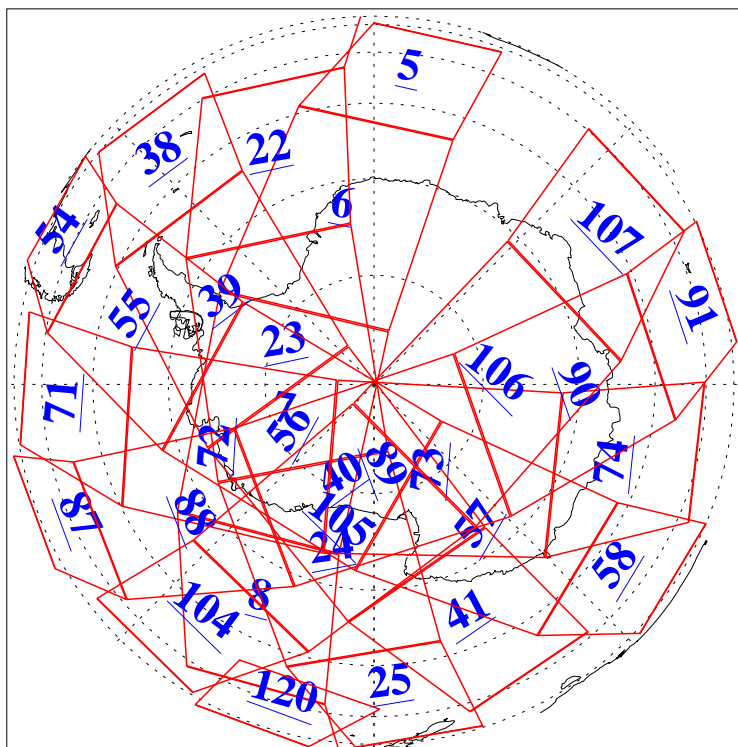

L1B Availability
AMSU Granules: 239
HSB Granules: 0
AIRS Granules: 239

28 Jan 2009
DoY 28
Aqua Day 2461
Granules: 1 to 120

Granules: 121 to 240

Legend: AMSU Available, HSB Available, AIRS Available

L1B Availability
AMSU Granules: 239
HSB Granules: 0
AIRS Granules: 239

28 Jan 2009
DoY 28
Aqua Day 2461

Ascending Granules

Descending Granules

Legend: AMSU Available, HSB Available, AIRS Available

L1B Availability
AMSU Granules: 239
HSB Granules: 0
AIRS Granules: 239

28 Jan 2009
DoY 28
Aqua Day 2461

Northern Hemisphere Granules

Southern Hemisphere Granules

Legend: AMSU Available, HSB Available, AIRS Available