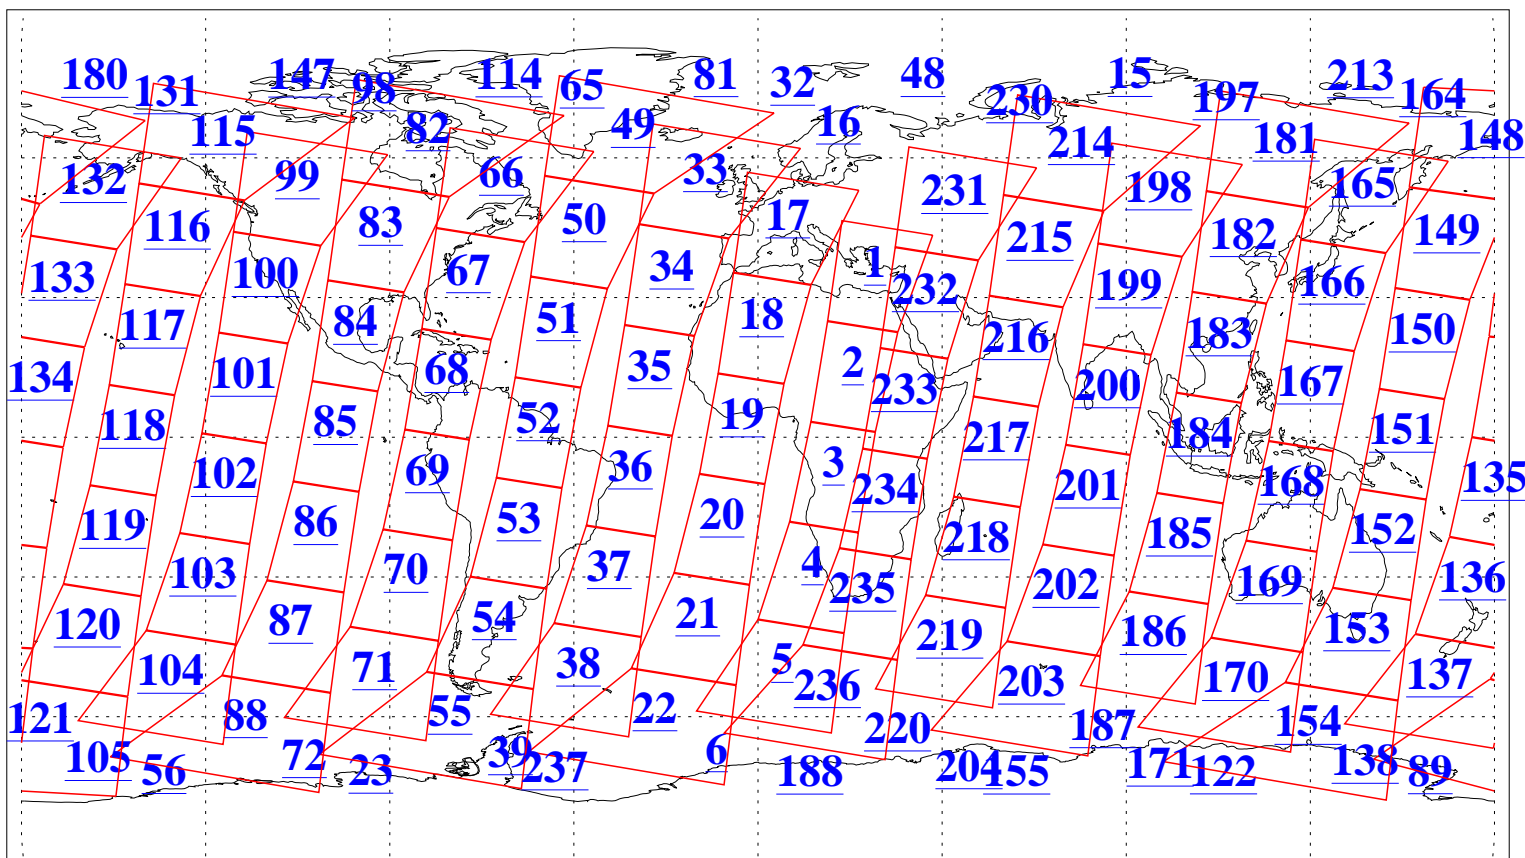

L1B Availability
AMSU Granules: 239
HSB Granules: 0
AIRS Granules: 239

28 Jan 2009
DoY 28
Aqua Day 2461
Granules: 1 to 120

Granules: 121 to 240

Legend: AMSU Available, HSB Available, AIRS Available

L1B Availability
AMSU Granules: 239
HSB Granules: 0
AIRS Granules: 239

28 Jan 2009
DoY 28
Aqua Day 2461

Ascending Granules

Descending Granules

Legend: AMSU Available, HSB Available, AIRS Available

L1B Availability
AMSU Granules: 239
HSB Granules: 0
AIRS Granules: 239

28 Jan 2009
DoY 28
Aqua Day 2461

Northern Hemisphere Granules

Southern Hemisphere Granules

Legend: AMSU Available, HSB Available, AIRS Available