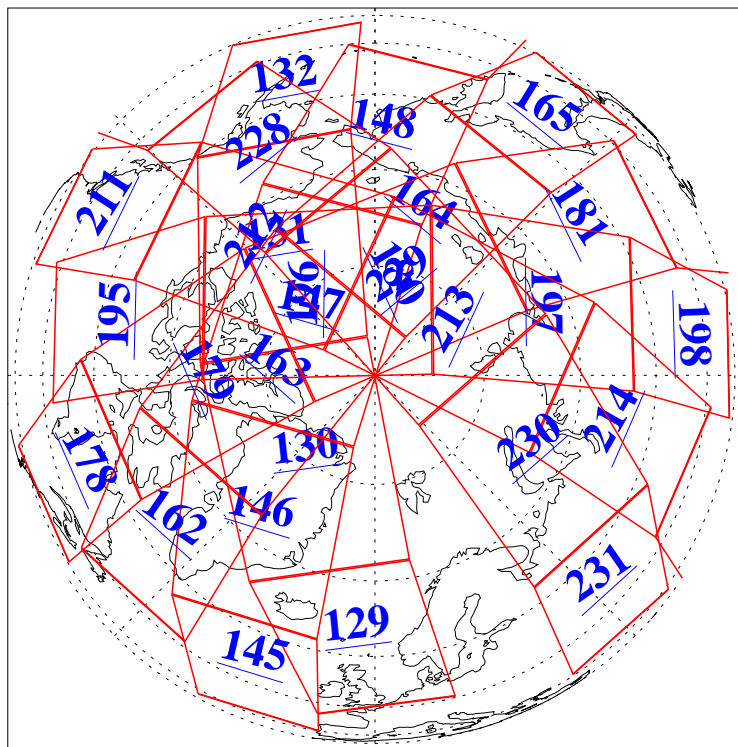

L1B Availability
AMSU Granules: 239
HSB Granules: 0
AIRS Granules: 239

28 Jan 2009
DoY 28
Aqua Day 2461
Granules: 1 to 120

Granules: 121 to 240

Legend: AMSU Available, HSB Available, AIRS Available

L1B Availability
AMSU Granules: 239
HSB Granules: 0
AIRS Granules: 239

28 Jan 2009
DoY 28
Aqua Day 2461

Ascending Granules

Descending Granules

Legend: AMSU Available, HSB Available, AIRS Available

L1B Availability
AMSU Granules: 239
HSB Granules: 0
AIRS Granules: 239

28 Jan 2009
DoY 28
Aqua Day 2461

Northern Hemisphere Granules

Southern Hemisphere Granules

Legend: AMSU Available, HSB Available, AIRS Available