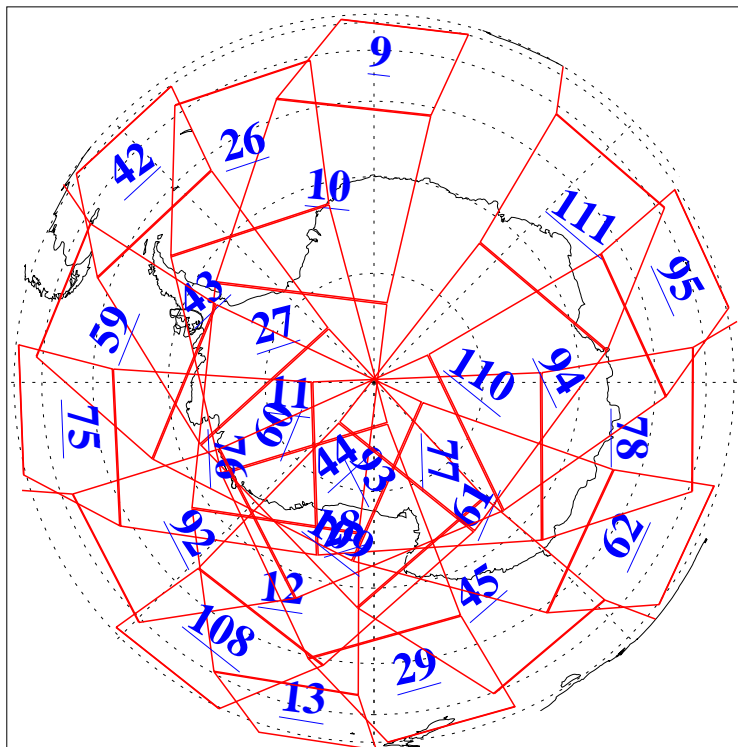

L1B Availability  
AMSU Granules: 240  
HSB Granules: 0  
AIRS Granules: 240

24 Jan 2009  
DoY 24  
Aqua Day 2457  
Granules: 1 to 120

Granules: 121 to 240

Legend: AMSU Available, HSB Available, AIRS Available

L1B Availability  
AMSU Granules: 240  
HSB Granules: 0  
AIRS Granules: 240

24 Jan 2009  
DoY 24  
Aqua Day 2457

Ascending Granules

Descending Granules

Legend: AMSU Available, HSB Available, AIRS Available

L1B Availability  
 AMSU Granules: 240  
 HSB Granules: 0  
 AIRS Granules: 240

24 Jan 2009  
 DoY 24  
 Aqua Day 2457

Northern Hemisphere Granules

Southern Hemisphere Granules

Legend: AMSU Available, HSB Available, AIRS Available