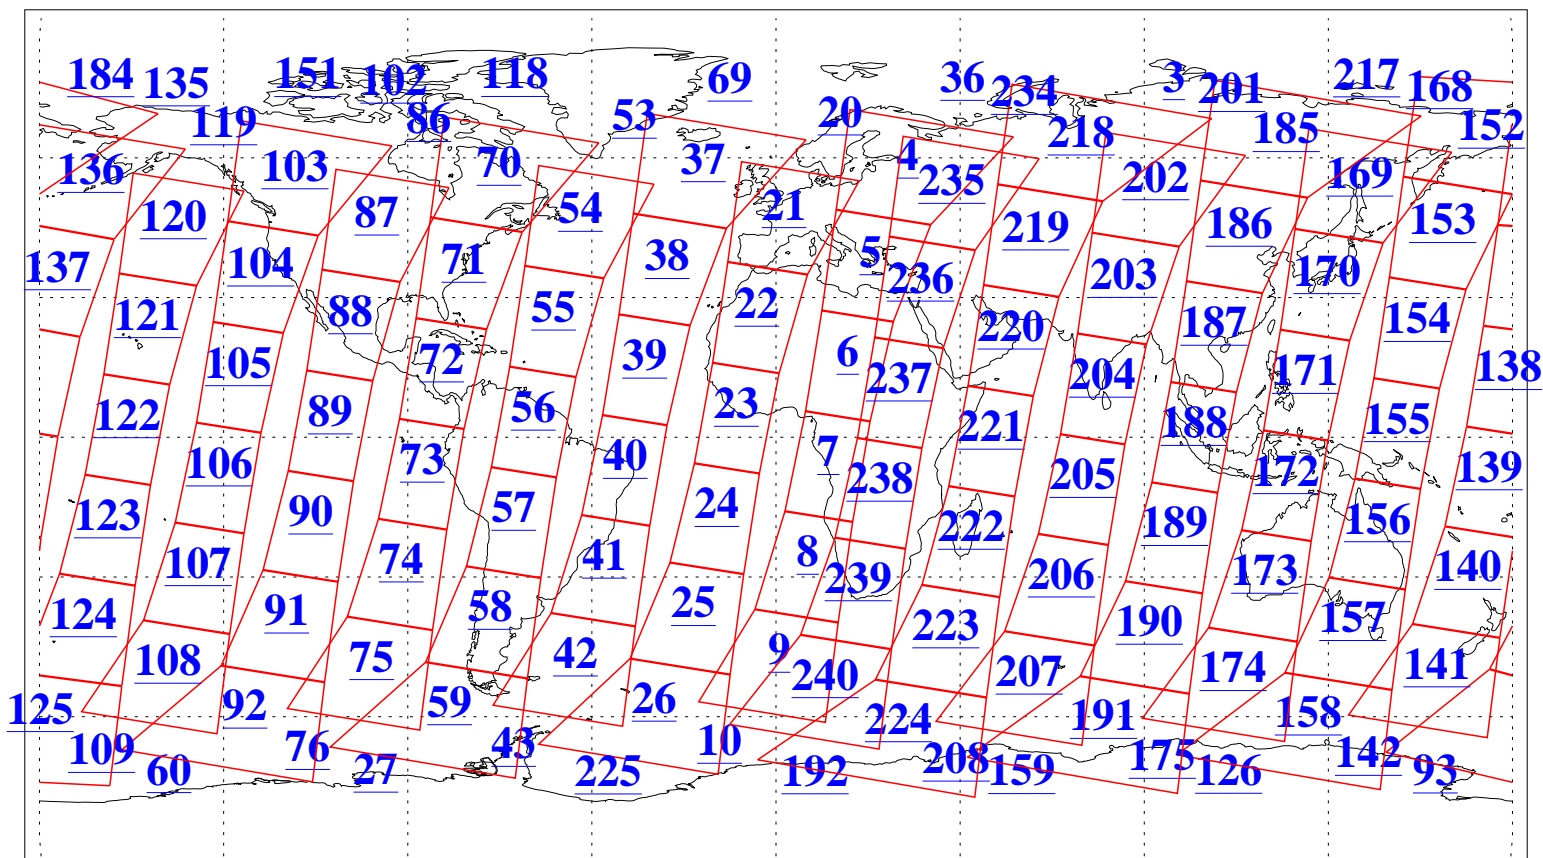

L1B Availability  
AMSU Granules: 240  
HSB Granules: 0  
AIRS Granules: 240

24 Jan 2009  
DoY 24  
Aqua Day 2457  
Granules: 1 to 120

Granules: 121 to 240

Legend: AMSU Available, HSB Available, AIRS Available

L1B Availability  
AMSU Granules: 240  
HSB Granules: 0  
AIRS Granules: 240

24 Jan 2009  
DoY 24  
Aqua Day 2457

Ascending Granules

Descending Granules

Legend: AMSU Available, HSB Available, AIRS Available

L1B Availability  
 AMSU Granules: 240  
 HSB Granules: 0  
 AIRS Granules: 240

24 Jan 2009  
 DoY 24  
 Aqua Day 2457

Northern Hemisphere Granules

Southern Hemisphere Granules

Legend: AMSU Available, HSB Available, AIRS Available