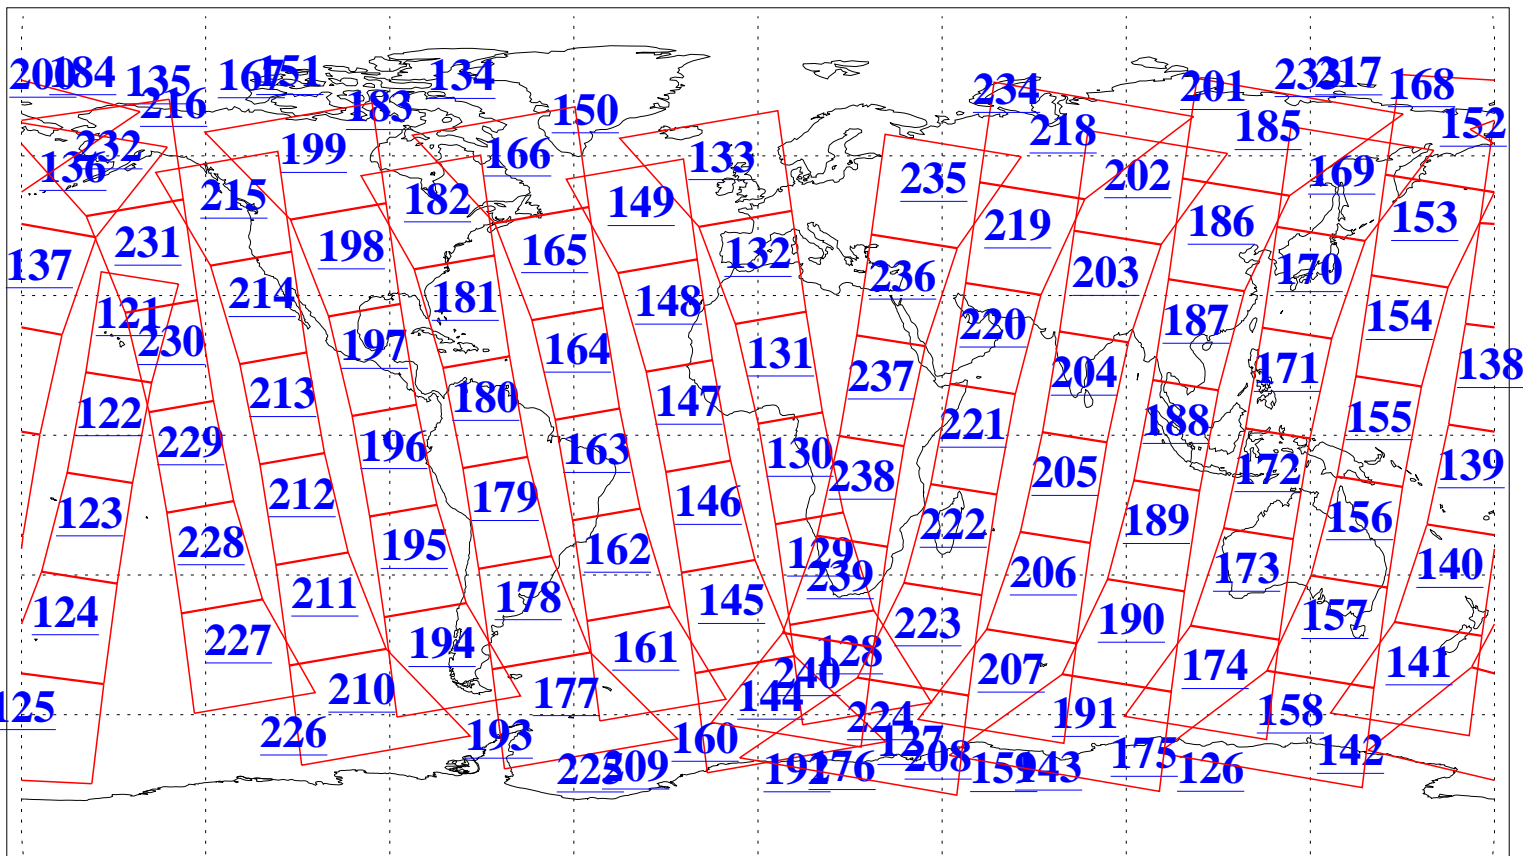

L1B Availability  
AMSU Granules: 240  
HSB Granules: 0  
AIRS Granules: 240

24 Jan 2009  
DoY 24  
Aqua Day 2457  
Granules: 1 to 120

Granules: 121 to 240

Legend: AMSU Available, HSB Available, AIRS Available

L1B Availability  
AMSU Granules: 240  
HSB Granules: 0  
AIRS Granules: 240

24 Jan 2009  
DoY 24  
Aqua Day 2457

Ascending Granules

Descending Granules

Legend: AMSU Available, HSB Available, AIRS Available

L1B Availability  
 AMSU Granules: 240  
 HSB Granules: 0  
 AIRS Granules: 240

24 Jan 2009  
 DoY 24  
 Aqua Day 2457

Northern Hemisphere Granules

Southern Hemisphere Granules

Legend: AMSU Available, HSB Available, AIRS Available