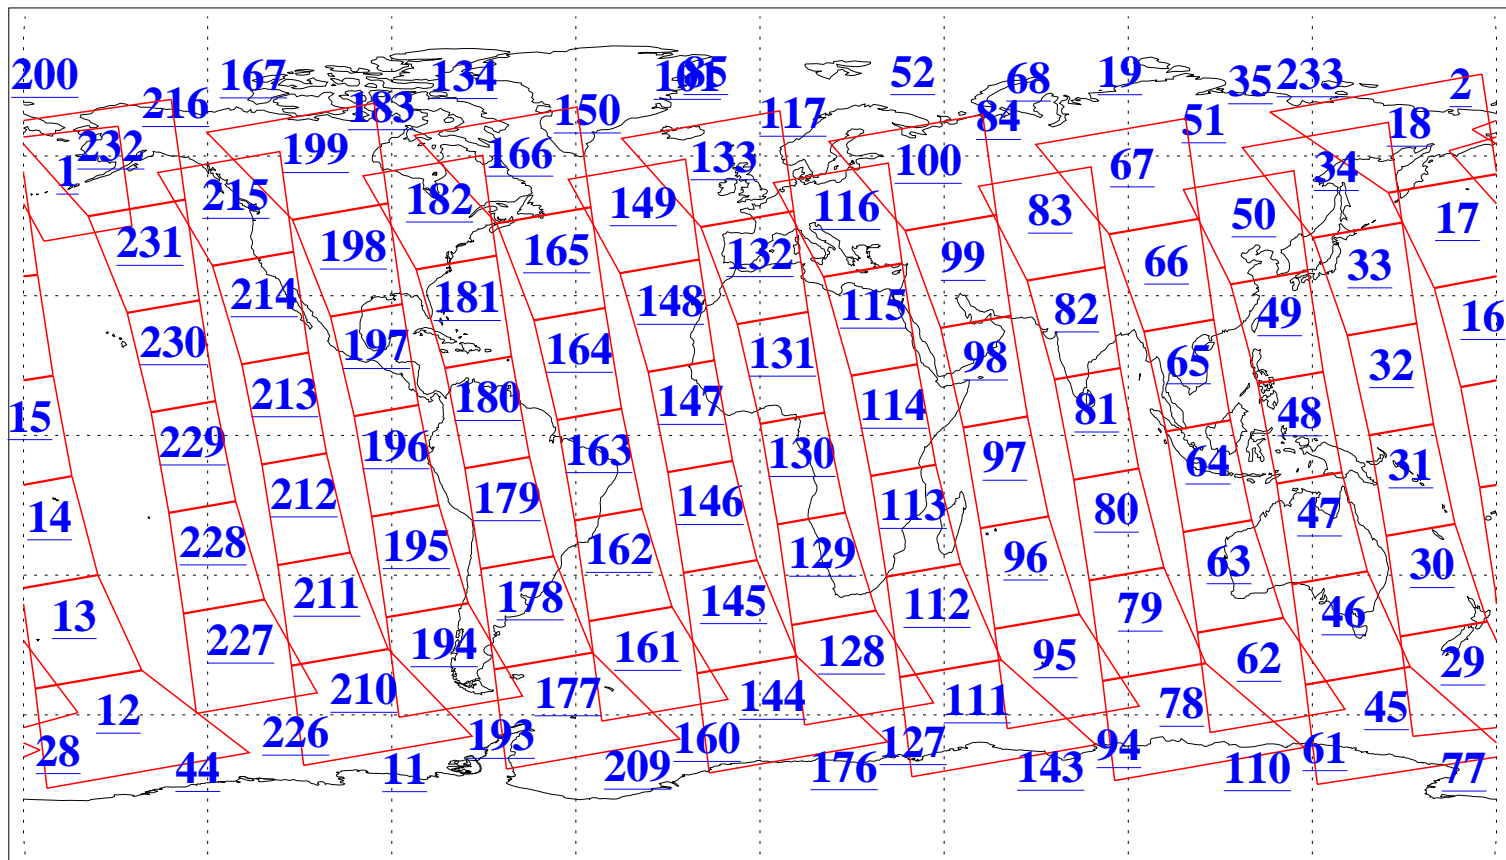

L1B Availability  
AMSU Granules: 240  
HSB Granules: 0  
AIRS Granules: 240

24 Jan 2009  
DoY 24  
Aqua Day 2457  
Granules: 1 to 120

Granules: 121 to 240

Legend: AMSU Available, HSB Available, AIRS Available

L1B Availability  
AMSU Granules: 240  
HSB Granules: 0  
AIRS Granules: 240

24 Jan 2009  
DoY 24  
Aqua Day 2457

Ascending Granules

Descending Granules

Legend: AMSU Available, HSB Available, AIRS Available

L1B Availability  
 AMSU Granules: 240  
 HSB Granules: 0  
 AIRS Granules: 240

24 Jan 2009  
 DoY 24  
 Aqua Day 2457

Northern Hemisphere Granules

Southern Hemisphere Granules

Legend: AMSU Available, HSB Available, AIRS Available