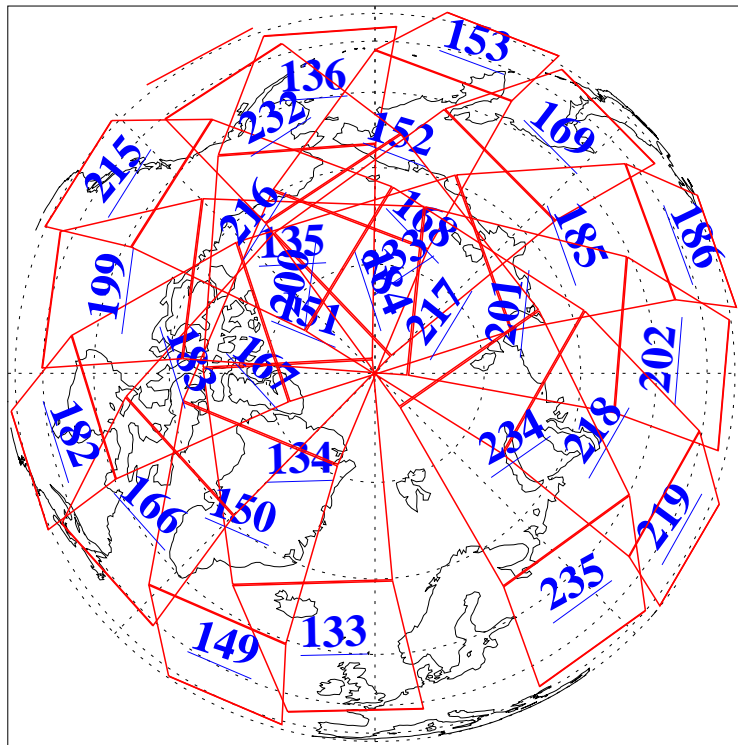

L1B Availability  
AMSU Granules: 240  
HSB Granules: 0  
AIRS Granules: 240

24 Jan 2009  
DoY 24  
Aqua Day 2457  
Granules: 1 to 120

Granules: 121 to 240

Legend: AMSU Available, HSB Available, AIRS Available

L1B Availability  
AMSU Granules: 240  
HSB Granules: 0  
AIRS Granules: 240

24 Jan 2009  
DoY 24  
Aqua Day 2457

Ascending Granules

Descending Granules

Legend: AMSU Available, HSB Available, AIRS Available

L1B Availability  
 AMSU Granules: 240  
 HSB Granules: 0  
 AIRS Granules: 240

24 Jan 2009  
 DoY 24  
 Aqua Day 2457

Northern Hemisphere Granules

Southern Hemisphere Granules

Legend: AMSU Available, HSB Available, AIRS Available