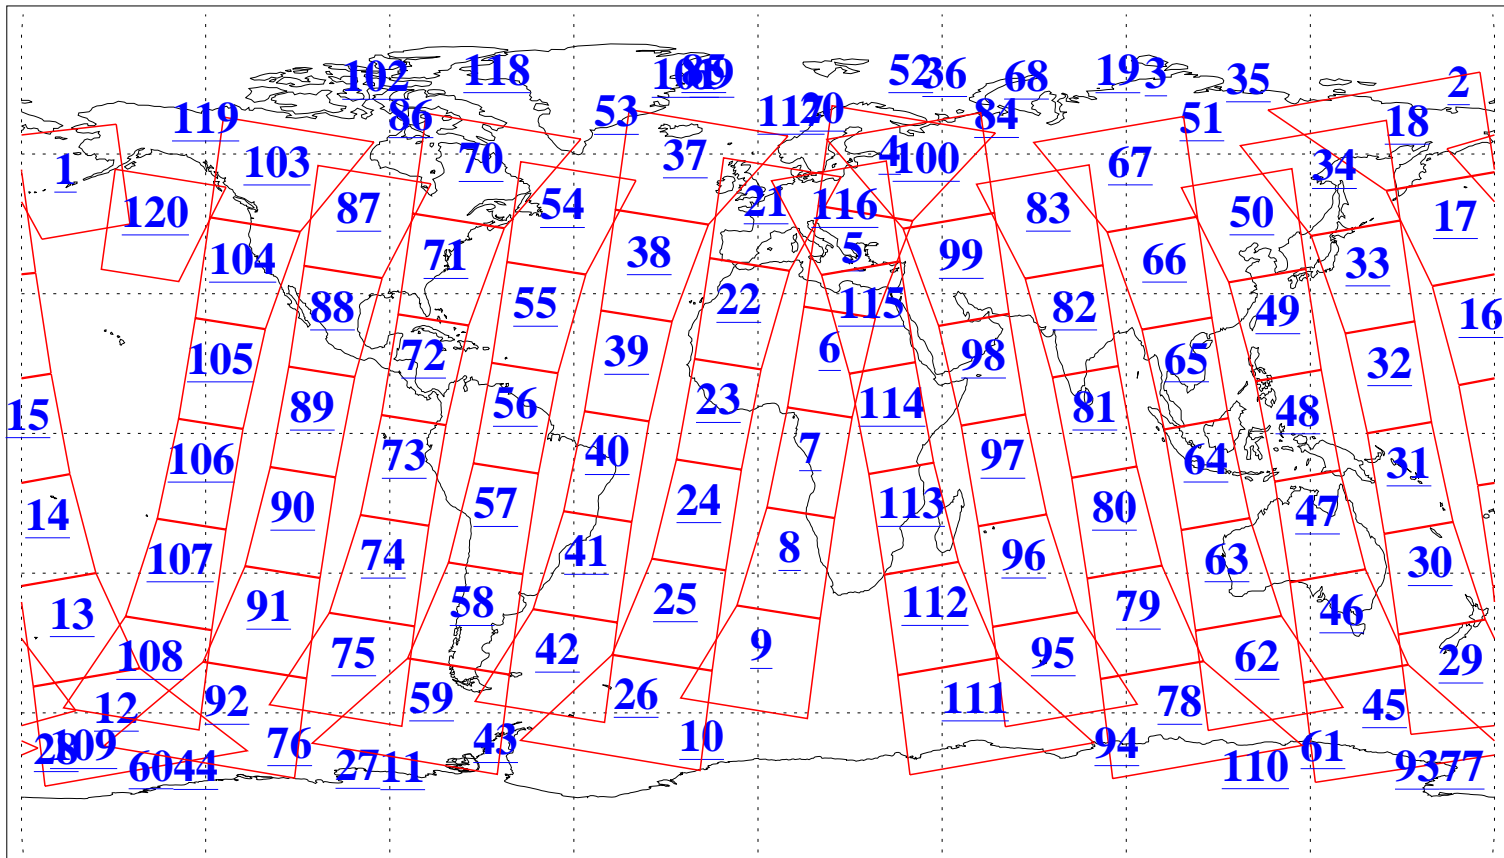

L1B Availability  
AMSU Granules: 240  
HSB Granules: 0  
AIRS Granules: 240

24 Jan 2009  
DoY 24  
Aqua Day 2457  
Granules: 1 to 120

Granules: 121 to 240

Legend: AMSU Available, HSB Available, AIRS Available

L1B Availability  
AMSU Granules: 240  
HSB Granules: 0  
AIRS Granules: 240

24 Jan 2009  
DoY 24  
Aqua Day 2457

Ascending Granules

Descending Granules

Legend: AMSU Available, HSB Available, AIRS Available

L1B Availability  
 AMSU Granules: 240  
 HSB Granules: 0  
 AIRS Granules: 240

24 Jan 2009  
 DoY 24  
 Aqua Day 2457

Northern Hemisphere Granules

Southern Hemisphere Granules

Legend: AMSU Available, HSB Available, AIRS Available