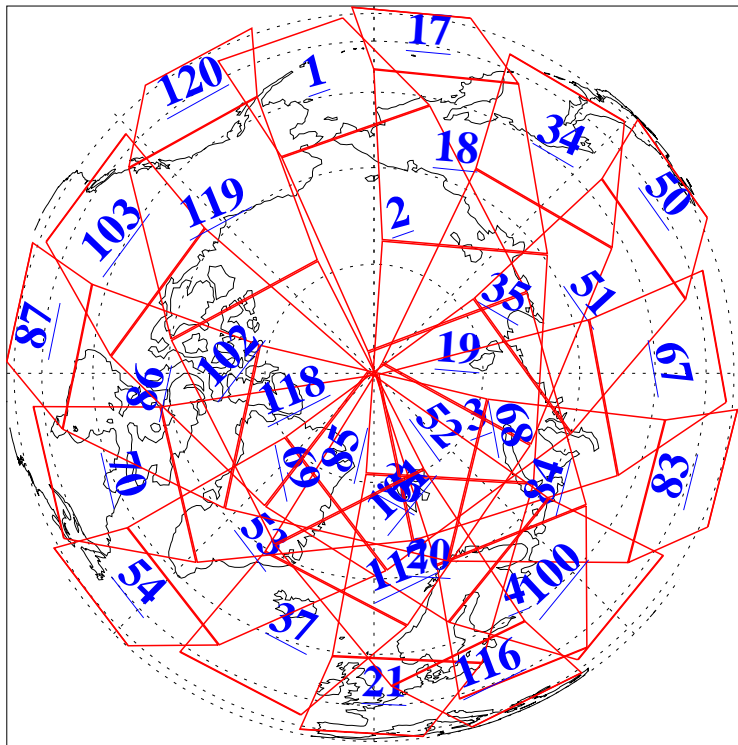

L1B Availability  
AMSU Granules: 240  
HSB Granules: 0  
AIRS Granules: 240

24 Jan 2009  
DoY 24  
Aqua Day 2457  
Granules: 1 to 120

Granules: 121 to 240

Legend: AMSU Available, HSB Available, AIRS Available

L1B Availability  
AMSU Granules: 240  
HSB Granules: 0  
AIRS Granules: 240

24 Jan 2009  
DoY 24  
Aqua Day 2457

Ascending Granules

Descending Granules

Legend: AMSU Available, HSB Available, AIRS Available

L1B Availability  
 AMSU Granules: 240  
 HSB Granules: 0  
 AIRS Granules: 240

24 Jan 2009  
 DoY 24  
 Aqua Day 2457

Northern Hemisphere Granules

Southern Hemisphere Granules

Legend: AMSU Available, HSB Available, AIRS Available