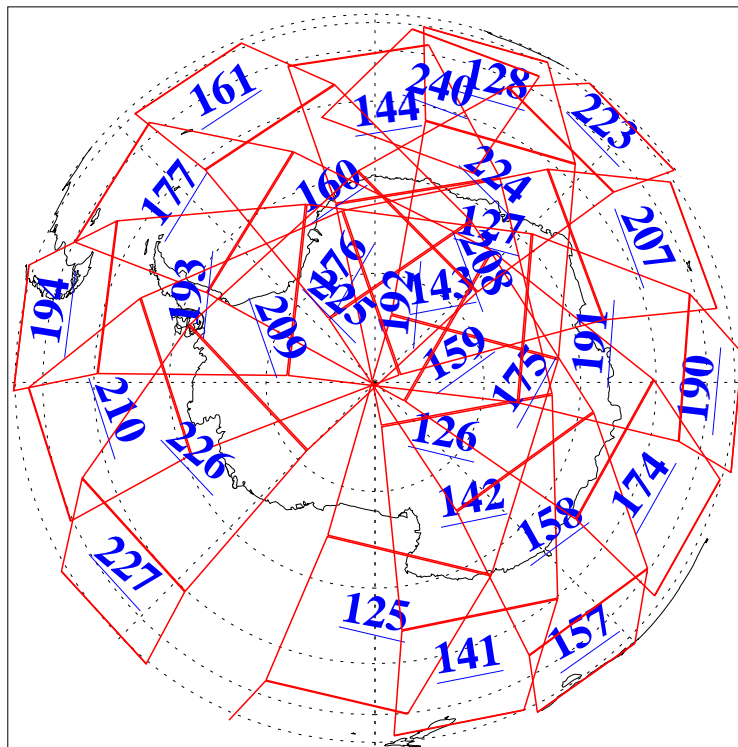

L1B Availability  
AMSU Granules: 240  
HSB Granules: 0  
AIRS Granules: 240

24 Jan 2009  
DoY 24  
Aqua Day 2457  
Granules: 1 to 120

Granules: 121 to 240

Legend: AMSU Available, HSB Available, AIRS Available

L1B Availability  
AMSU Granules: 240  
HSB Granules: 0  
AIRS Granules: 240

24 Jan 2009  
DoY 24  
Aqua Day 2457

Ascending Granules

Descending Granules

Legend: AMSU Available, HSB Available, AIRS Available

L1B Availability  
 AMSU Granules: 240  
 HSB Granules: 0  
 AIRS Granules: 240

24 Jan 2009  
 DoY 24  
 Aqua Day 2457

Northern Hemisphere Granules

Southern Hemisphere Granules

Legend: AMSU Available, HSB Available, AIRS Available