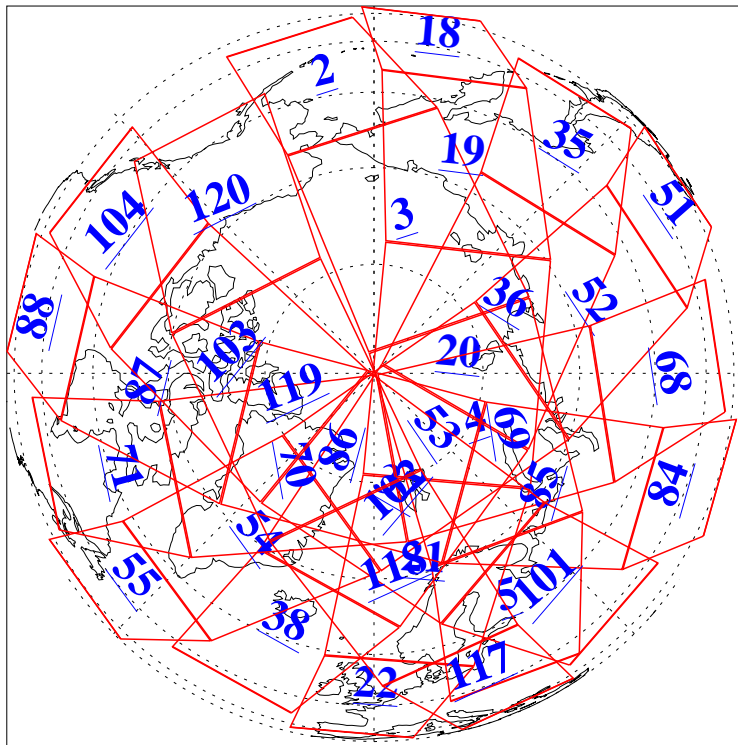

L1B Availability  
AMSU Granules: 240  
HSB Granules: 0  
AIRS Granules: 240

15 Jan 2009  
DoY 15  
Aqua Day 2448  
Granules: 1 to 120

Granules: 121 to 240

Legend: AMSU Available, HSB Available, AIRS Available

L1B Availability  
AMSU Granules: 240  
HSB Granules: 0  
AIRS Granules: 240

15 Jan 2009  
DoY 15  
Aqua Day 2448  
Ascending Granules

Descending Granules

Legend: AMSU Available, HSB Available, AIRS Available

L1B Availability  
 AMSU Granules: 240  
 HSB Granules: 0  
 AIRS Granules: 240

15 Jan 2009  
 DoY 15  
 Aqua Day 2448

Northern Hemisphere Granules

Southern Hemisphere Granules

Legend: AMSU Available, HSB Available, AIRS Available