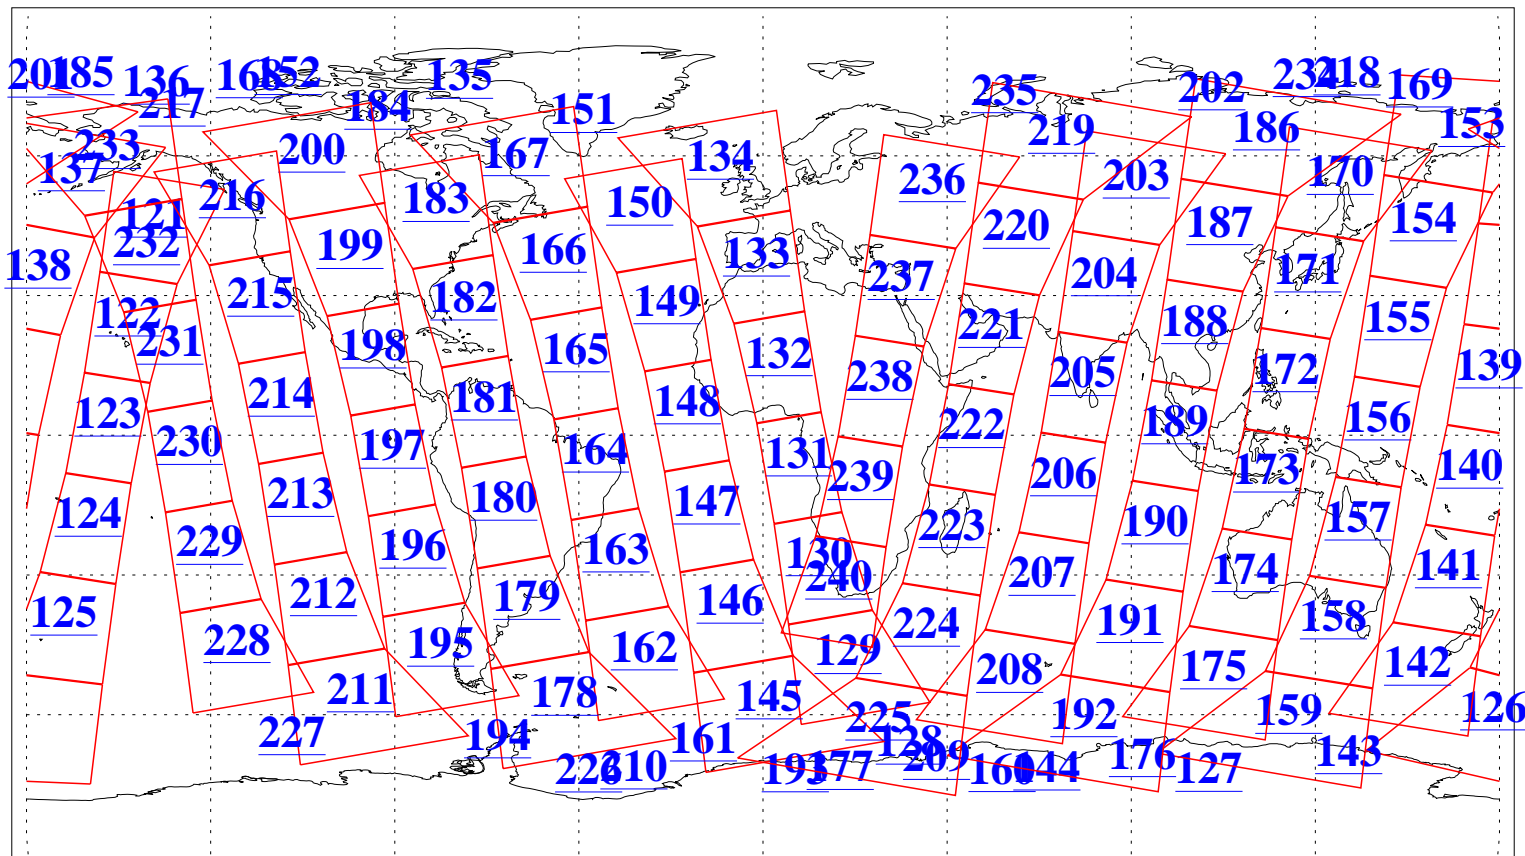

L1B Availability  
AMSU Granules: 240  
HSB Granules: 0  
AIRS Granules: 240

15 Jan 2009  
DoY 15  
Aqua Day 2448  
Granules: 1 to 120

Granules: 121 to 240

Legend: AMSU Available, HSB Available, AIRS Available

L1B Availability  
AMSU Granules: 240  
HSB Granules: 0  
AIRS Granules: 240

15 Jan 2009  
DoY 15  
Aqua Day 2448  
Ascending Granules

Descending Granules

Legend: AMSU Available, HSB Available, AIRS Available

L1B Availability  
 AMSU Granules: 240  
 HSB Granules: 0  
 AIRS Granules: 240

15 Jan 2009  
 DoY 15  
 Aqua Day 2448

Northern Hemisphere Granules

Southern Hemisphere Granules

Legend: AMSU Available, HSB Available, AIRS Available