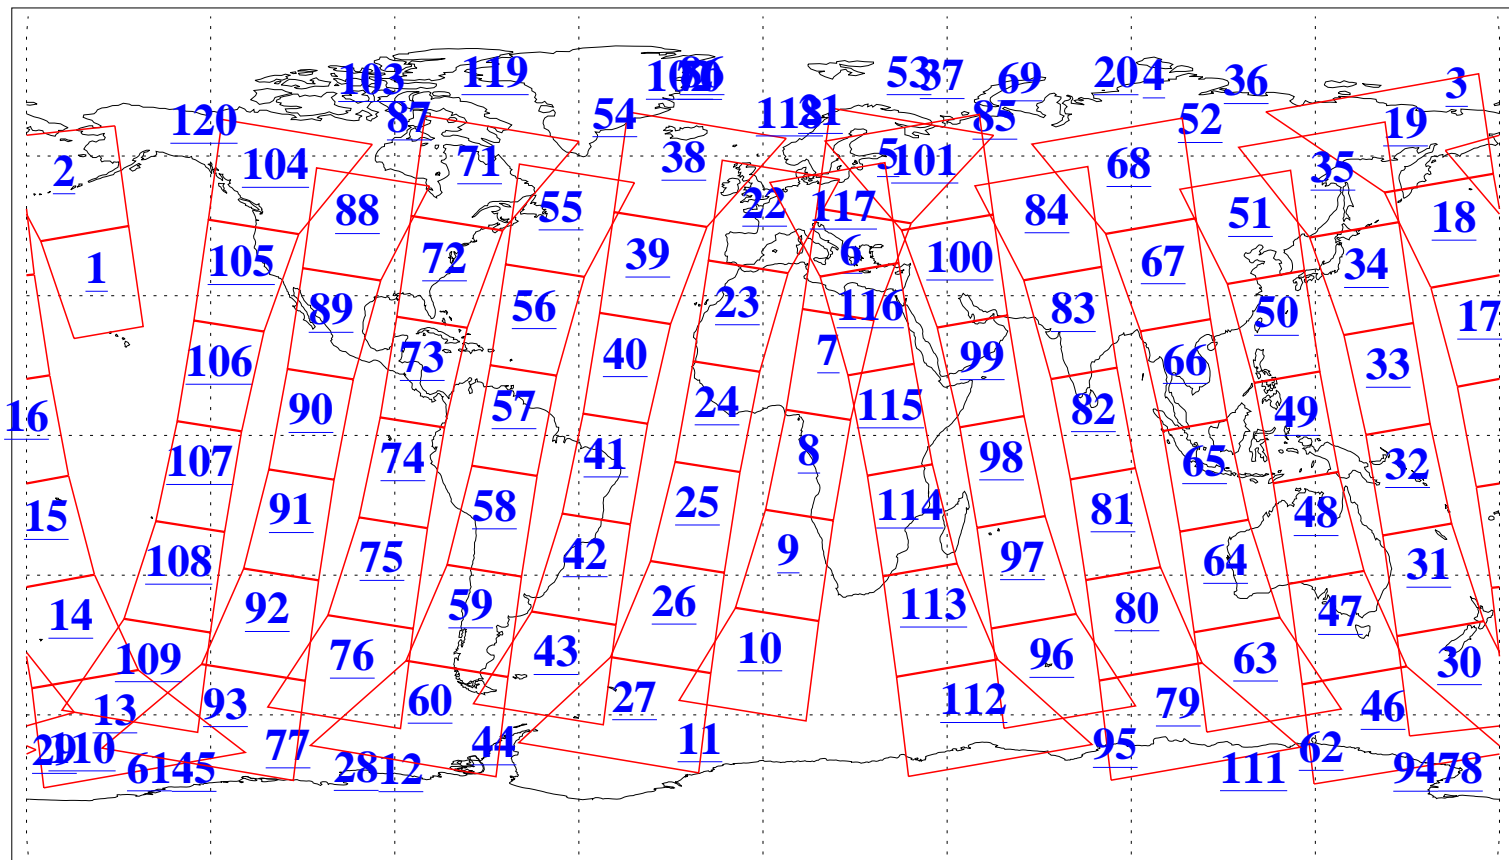

L1B Availability  
AMSU Granules: 240  
HSB Granules: 0  
AIRS Granules: 240

15 Jan 2009  
DoY 15  
Aqua Day 2448  
Granules: 1 to 120

Granules: 121 to 240

Legend: AMSU Available, HSB Available, AIRS Available

L1B Availability  
AMSU Granules: 240  
HSB Granules: 0  
AIRS Granules: 240

15 Jan 2009  
DoY 15  
Aqua Day 2448  
Ascending Granules

Descending Granules

Legend: AMSU Available, HSB Available, AIRS Available

L1B Availability  
 AMSU Granules: 240  
 HSB Granules: 0  
 AIRS Granules: 240

15 Jan 2009  
 DoY 15  
 Aqua Day 2448

Northern Hemisphere Granules

Southern Hemisphere Granules

Legend: AMSU Available, HSB Available, AIRS Available