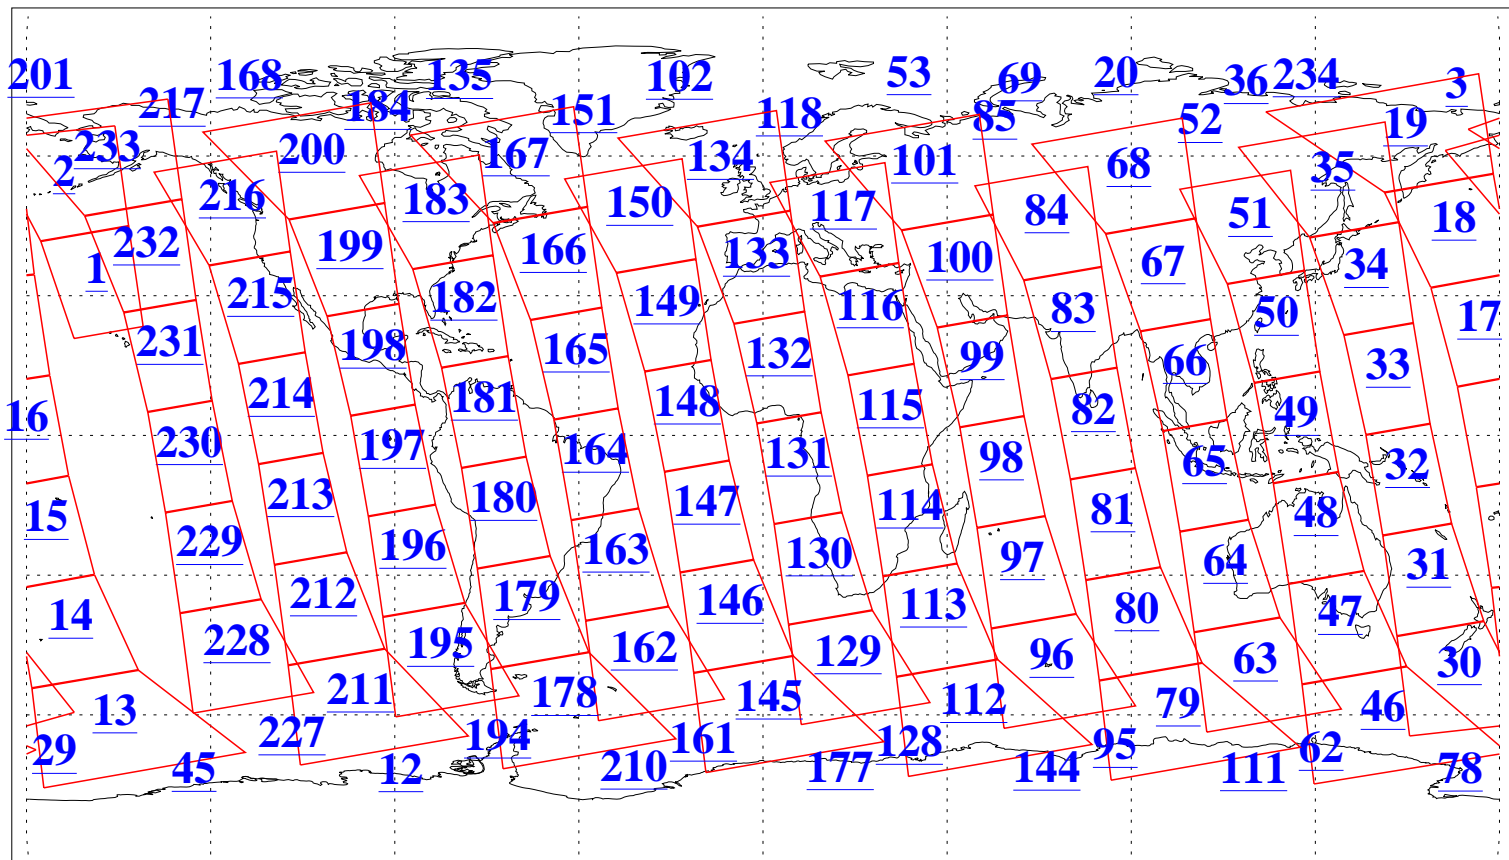

L1B Availability  
AMSU Granules: 240  
HSB Granules: 0  
AIRS Granules: 240

15 Jan 2009  
DoY 15  
Aqua Day 2448  
Granules: 1 to 120

Granules: 121 to 240

Legend: AMSU Available, HSB Available, AIRS Available

L1B Availability  
AMSU Granules: 240  
HSB Granules: 0  
AIRS Granules: 240

15 Jan 2009  
DoY 15  
Aqua Day 2448  
Ascending Granules

Descending Granules

Legend: AMSU Available, HSB Available, AIRS Available

L1B Availability  
 AMSU Granules: 240  
 HSB Granules: 0  
 AIRS Granules: 240

15 Jan 2009  
 DoY 15  
 Aqua Day 2448

Northern Hemisphere Granules

Southern Hemisphere Granules

Legend: AMSU Available, HSB Available, AIRS Available