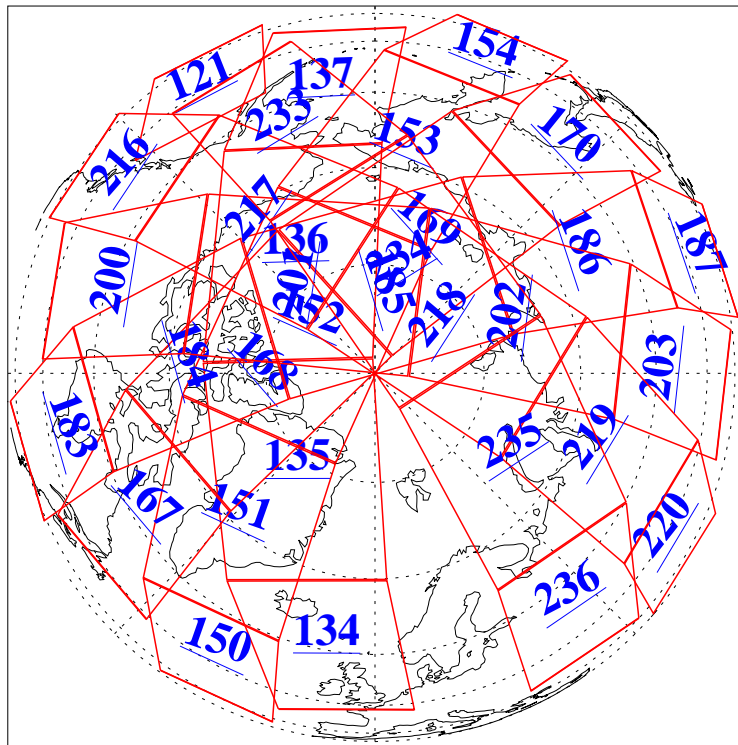

L1B Availability  
AMSU Granules: 240  
HSB Granules: 0  
AIRS Granules: 240

15 Jan 2009  
DoY 15  
Aqua Day 2448  
Granules: 1 to 120

Granules: 121 to 240

Legend: AMSU Available, HSB Available, AIRS Available

L1B Availability  
AMSU Granules: 240  
HSB Granules: 0  
AIRS Granules: 240

15 Jan 2009  
DoY 15  
Aqua Day 2448  
Ascending Granules

Descending Granules

Legend: AMSU Available, HSB Available, AIRS Available

L1B Availability  
 AMSU Granules: 240  
 HSB Granules: 0  
 AIRS Granules: 240

15 Jan 2009  
 DoY 15  
 Aqua Day 2448

Northern Hemisphere Granules

Southern Hemisphere Granules

Legend: AMSU Available, HSB Available, AIRS Available