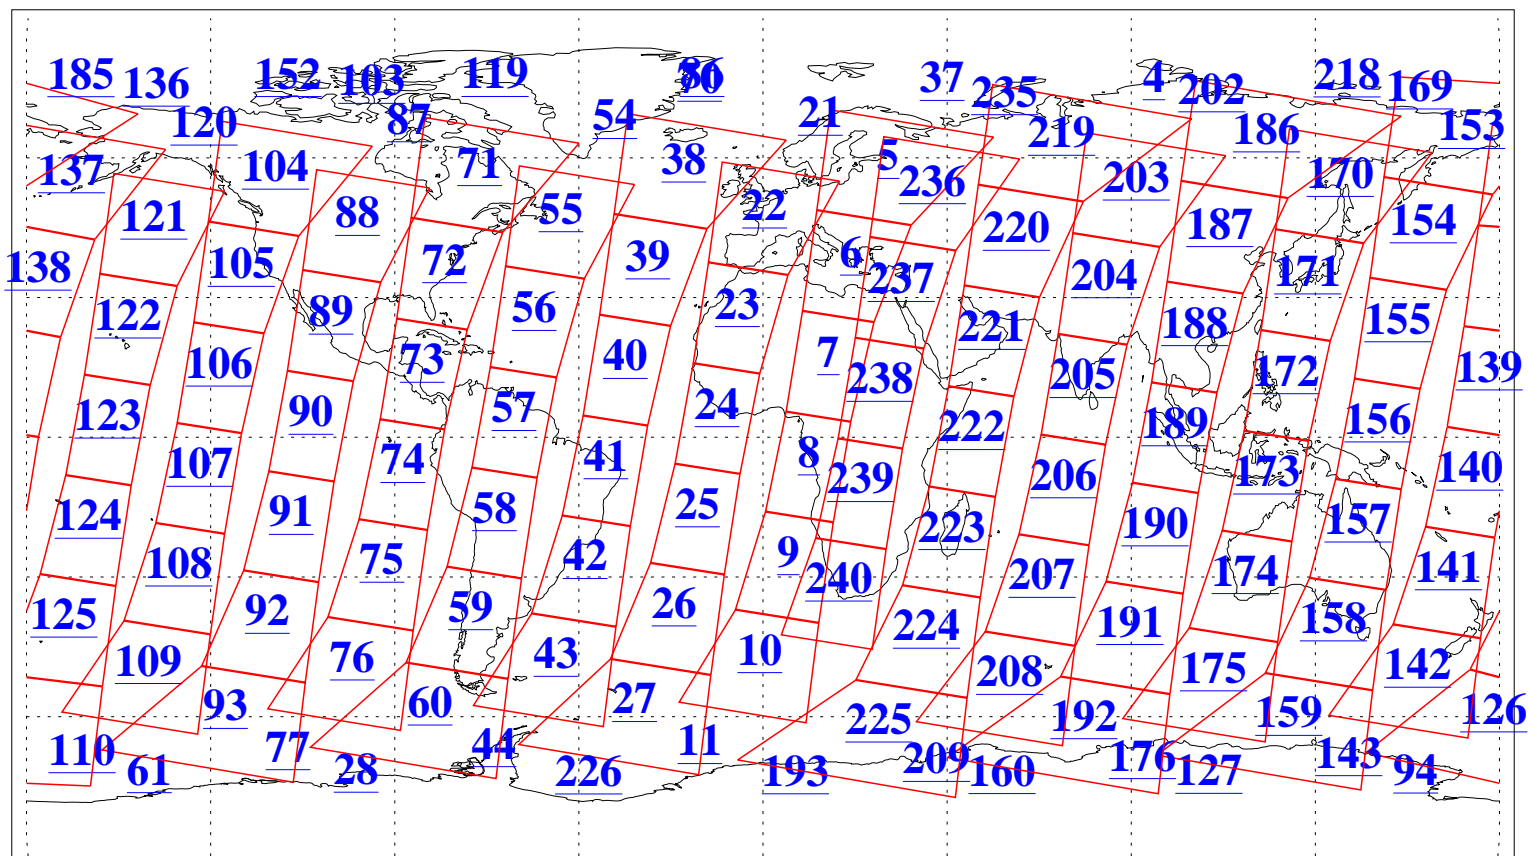

L1B Availability  
AMSU Granules: 240  
HSB Granules: 0  
AIRS Granules: 240

15 Jan 2009  
DoY 15  
Aqua Day 2448  
Granules: 1 to 120

Granules: 121 to 240

Legend: AMSU Available, HSB Available, AIRS Available

L1B Availability  
AMSU Granules: 240  
HSB Granules: 0  
AIRS Granules: 240

15 Jan 2009  
DoY 15  
Aqua Day 2448  
Ascending Granules

Descending Granules

Legend: AMSU Available, HSB Available, AIRS Available

L1B Availability  
 AMSU Granules: 240  
 HSB Granules: 0  
 AIRS Granules: 240

15 Jan 2009  
 DoY 15  
 Aqua Day 2448

Northern Hemisphere Granules

Southern Hemisphere Granules

Legend: AMSU Available, HSB Available, AIRS Available