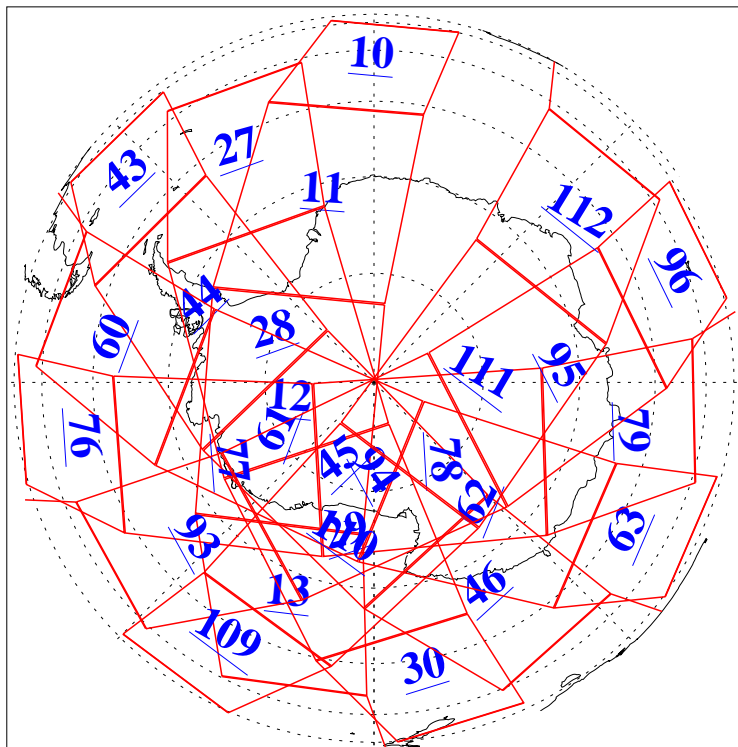

L1B Availability  
AMSU Granules: 240  
HSB Granules: 0  
AIRS Granules: 240

15 Jan 2009  
DoY 15  
Aqua Day 2448  
Granules: 1 to 120

Granules: 121 to 240

Legend: AMSU Available, HSB Available, AIRS Available

L1B Availability  
AMSU Granules: 240  
HSB Granules: 0  
AIRS Granules: 240

15 Jan 2009  
DoY 15  
Aqua Day 2448  
Ascending Granules

Descending Granules

Legend: AMSU Available, HSB Available, AIRS Available

L1B Availability  
 AMSU Granules: 240  
 HSB Granules: 0  
 AIRS Granules: 240

15 Jan 2009  
 DoY 15  
 Aqua Day 2448

Northern Hemisphere Granules

Southern Hemisphere Granules

Legend: AMSU Available, HSB Available, AIRS Available