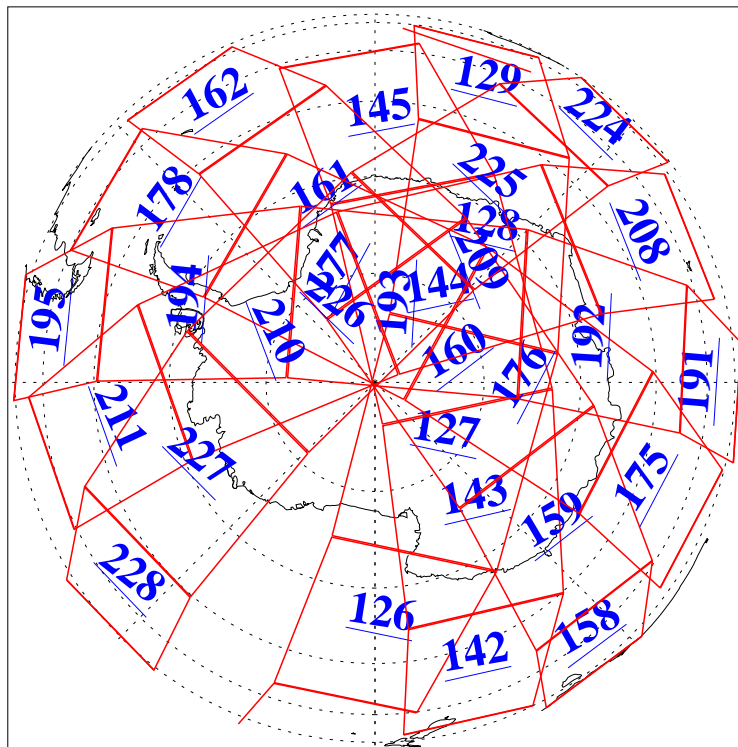

L1B Availability  
AMSU Granules: 240  
HSB Granules: 0  
AIRS Granules: 240

15 Jan 2009  
DoY 15  
Aqua Day 2448  
Granules: 1 to 120

Granules: 121 to 240

Legend: AMSU Available, HSB Available, AIRS Available

L1B Availability  
AMSU Granules: 240  
HSB Granules: 0  
AIRS Granules: 240

15 Jan 2009  
DoY 15  
Aqua Day 2448  
Ascending Granules

Descending Granules

Legend: AMSU Available, HSB Available, AIRS Available

L1B Availability  
 AMSU Granules: 240  
 HSB Granules: 0  
 AIRS Granules: 240

15 Jan 2009  
 DoY 15  
 Aqua Day 2448

Northern Hemisphere Granules

Southern Hemisphere Granules

Legend: AMSU Available, HSB Available, AIRS Available