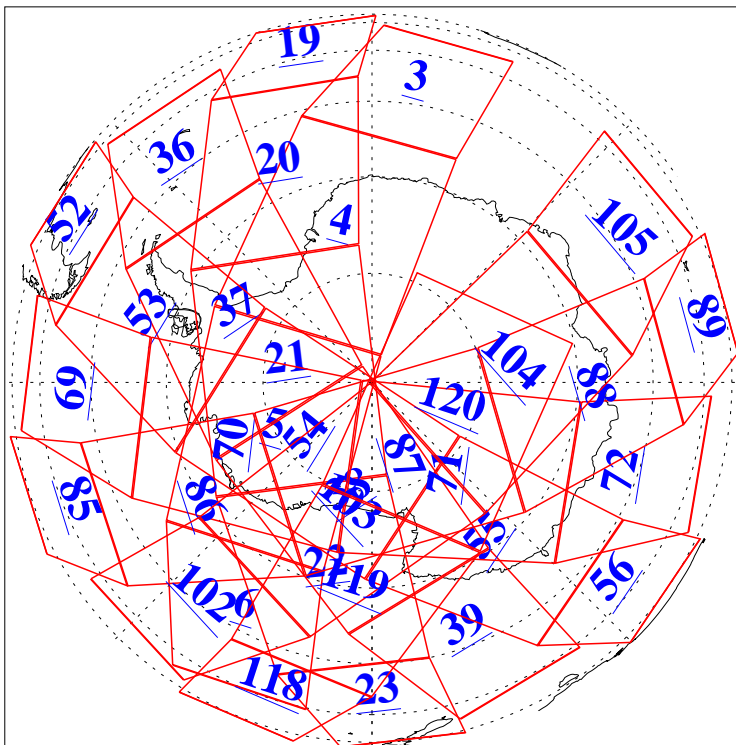

L1B Availability  
AMSU Granules: 240  
HSB Granules: 0  
AIRS Granules: 240

14 Jan 2009  
DoY 14  
Aqua Day 2447  
Granules: 1 to 120

Granules: 121 to 240

Legend: AMSU Available, HSB Available, AIRS Available

L1B Availability  
 AMSU Granules: 240  
 HSB Granules: 0  
 AIRS Granules: 240

14 Jan 2009  
 DoY 14  
 Aqua Day 2447  
 Ascending Granules

Descending Granules

Legend: AMSU Available, HSB Available, AIRS Available

L1B Availability  
 AMSU Granules: 240  
 HSB Granules: 0  
 AIRS Granules: 240

14 Jan 2009  
 DoY 14  
 Aqua Day 2447

Northern Hemisphere Granules

Southern Hemisphere Granules

Legend: AMSU Available, HSB Available, AIRS Available