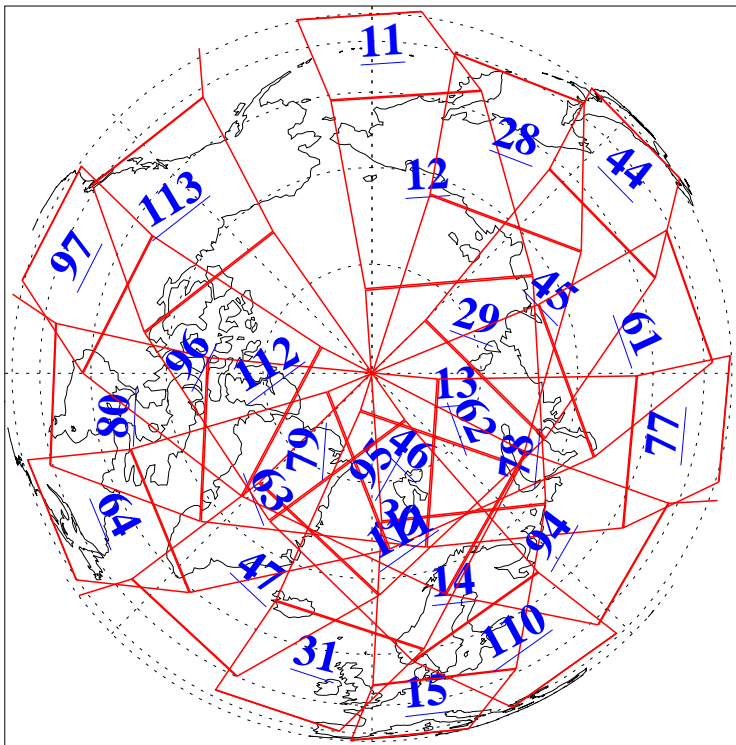

L1B Availability  
AMSU Granules: 240  
HSB Granules: 0  
AIRS Granules: 240

14 Jan 2009  
DoY 14  
Aqua Day 2447  
Granules: 1 to 120

Granules: 121 to 240

Legend: AMSU Available, HSB Available, AIRS Available

L1B Availability  
 AMSU Granules: 240  
 HSB Granules: 0  
 AIRS Granules: 240

14 Jan 2009  
 DoY 14  
 Aqua Day 2447  
 Ascending Granules

Descending Granules

Legend: AMSU Available, HSB Available, AIRS Available

L1B Availability  
 AMSU Granules: 240  
 HSB Granules: 0  
 AIRS Granules: 240

14 Jan 2009  
 DoY 14  
 Aqua Day 2447

Northern Hemisphere Granules

Southern Hemisphere Granules

Legend: AMSU Available, HSB Available, AIRS Available