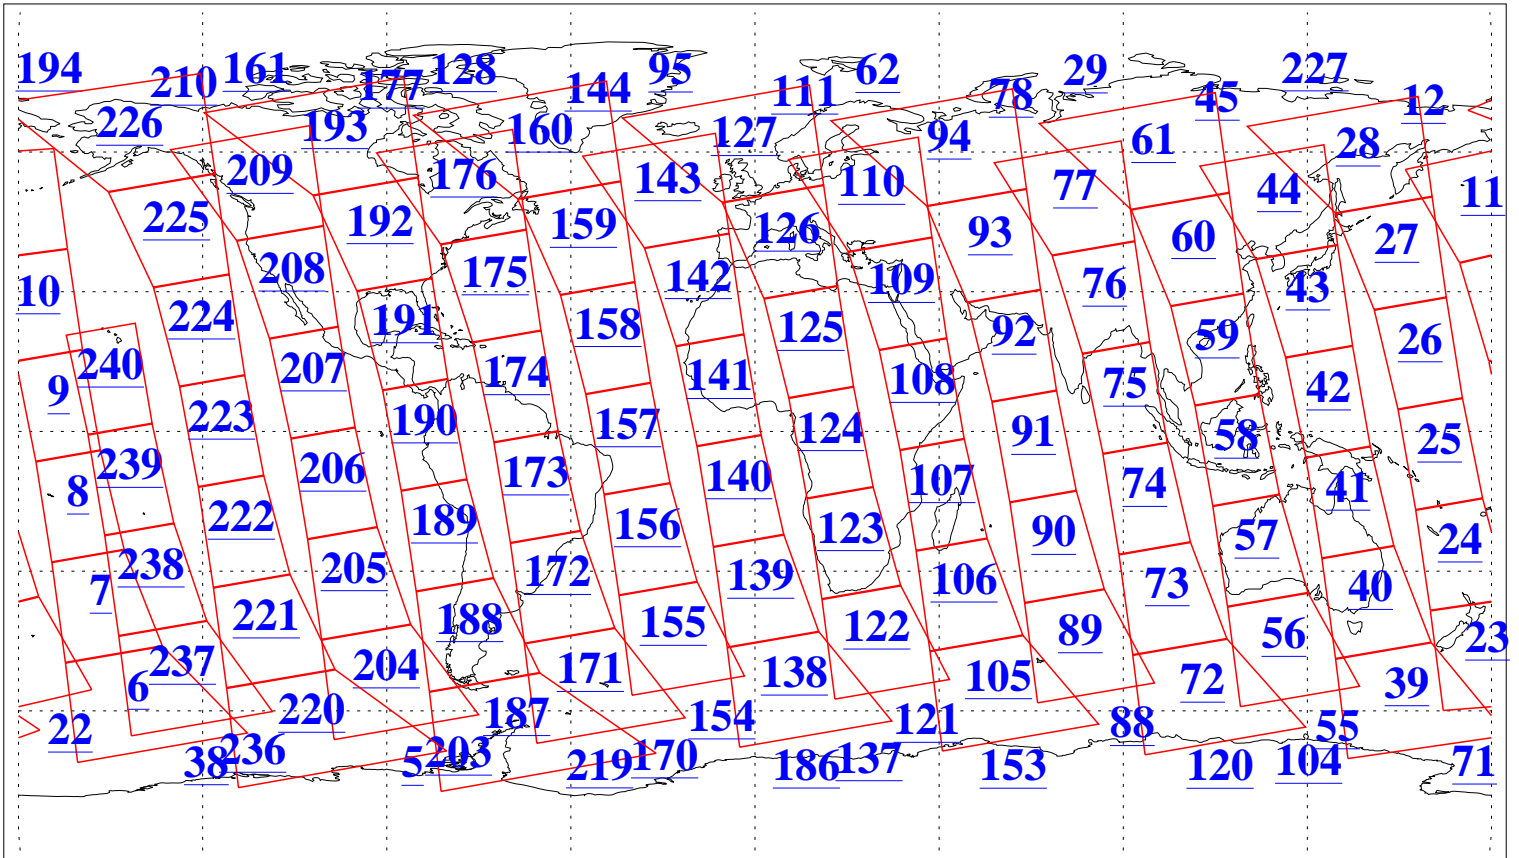

L1B Availability  
AMSU Granules: 240  
HSB Granules: 0  
AIRS Granules: 240

14 Jan 2009  
DoY 14  
Aqua Day 2447  
Granules: 1 to 120

Granules: 121 to 240

Legend: AMSU Available, HSB Available, AIRS Available

L1B Availability  
 AMSU Granules: 240  
 HSB Granules: 0  
 AIRS Granules: 240

14 Jan 2009  
 DoY 14  
 Aqua Day 2447  
 Ascending Granules

Descending Granules

Legend: AMSU Available, HSB Available, AIRS Available

L1B Availability  
 AMSU Granules: 240  
 HSB Granules: 0  
 AIRS Granules: 240

14 Jan 2009  
 DoY 14  
 Aqua Day 2447

Northern Hemisphere Granules

Southern Hemisphere Granules

Legend: AMSU Available, HSB Available, AIRS Available