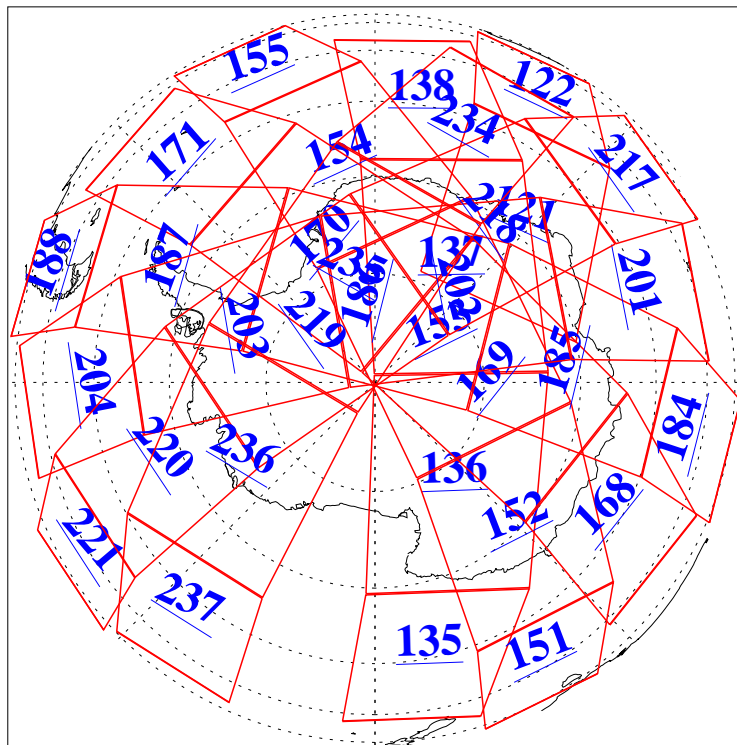

L1B Availability  
AMSU Granules: 240  
HSB Granules: 0  
AIRS Granules: 240

14 Jan 2009  
DoY 14  
Aqua Day 2447  
Granules: 1 to 120

Granules: 121 to 240

Legend: AMSU Available, HSB Available, AIRS Available

L1B Availability  
 AMSU Granules: 240  
 HSB Granules: 0  
 AIRS Granules: 240

14 Jan 2009  
 DoY 14  
 Aqua Day 2447  
 Ascending Granules

Descending Granules

Legend: AMSU Available, HSB Available, AIRS Available

L1B Availability  
 AMSU Granules: 240  
 HSB Granules: 0  
 AIRS Granules: 240

14 Jan 2009  
 DoY 14  
 Aqua Day 2447

Northern Hemisphere Granules

Southern Hemisphere Granules

Legend: AMSU Available, HSB Available, AIRS Available