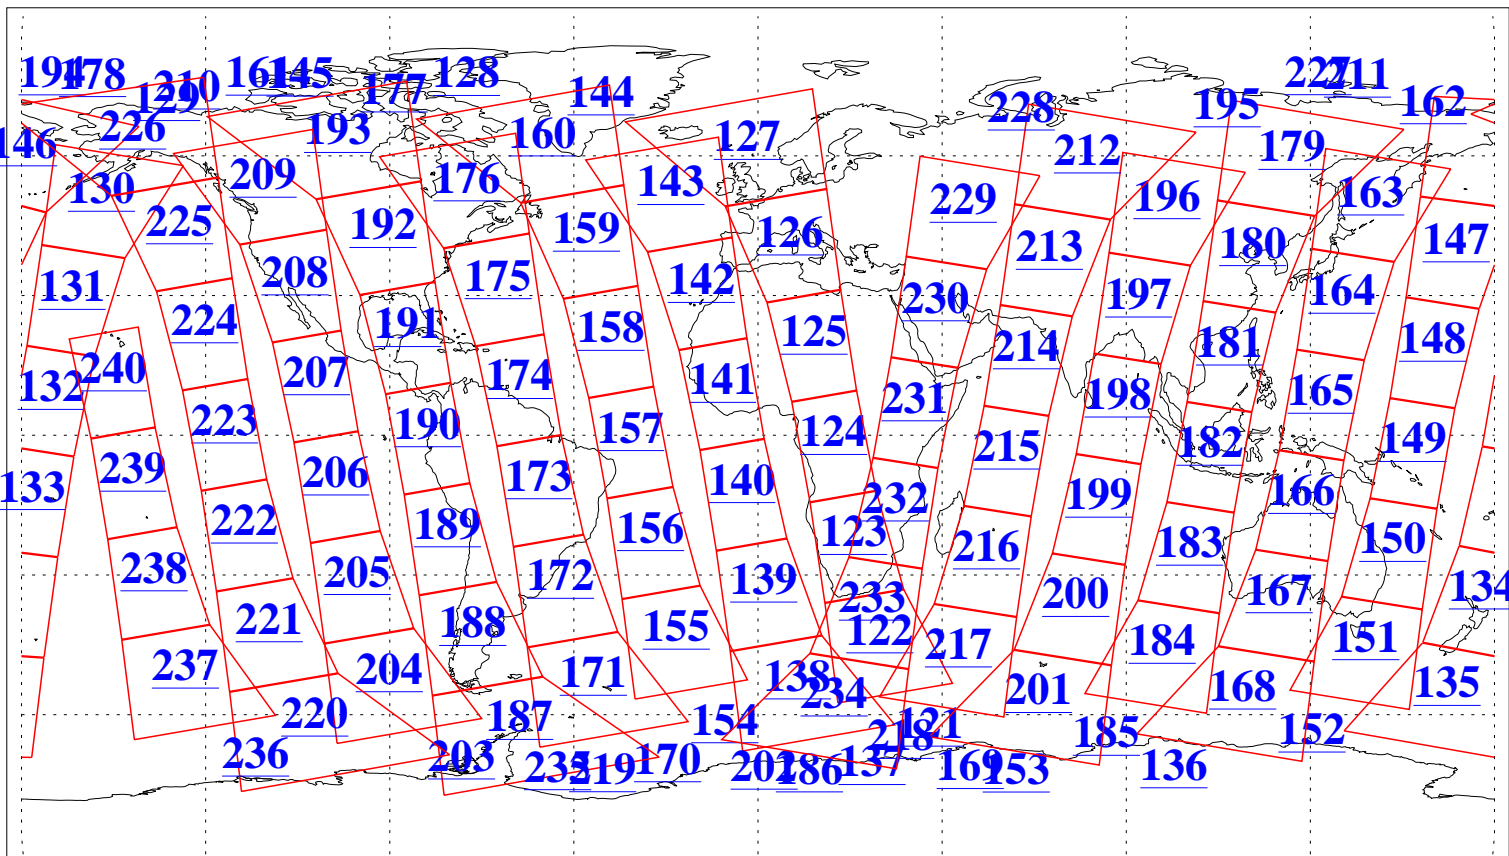

L1B Availability  
AMSU Granules: 240  
HSB Granules: 0  
AIRS Granules: 240

14 Jan 2009  
DoY 14  
Aqua Day 2447  
Granules: 1 to 120

Granules: 121 to 240

Legend: AMSU Available, HSB Available, AIRS Available

L1B Availability  
 AMSU Granules: 240  
 HSB Granules: 0  
 AIRS Granules: 240

14 Jan 2009  
 DoY 14  
 Aqua Day 2447  
 Ascending Granules

Descending Granules

Legend: AMSU Available, HSB Available, AIRS Available

L1B Availability  
 AMSU Granules: 240  
 HSB Granules: 0  
 AIRS Granules: 240

14 Jan 2009  
 DoY 14  
 Aqua Day 2447

Northern Hemisphere Granules

Southern Hemisphere Granules

Legend: AMSU Available, HSB Available, AIRS Available