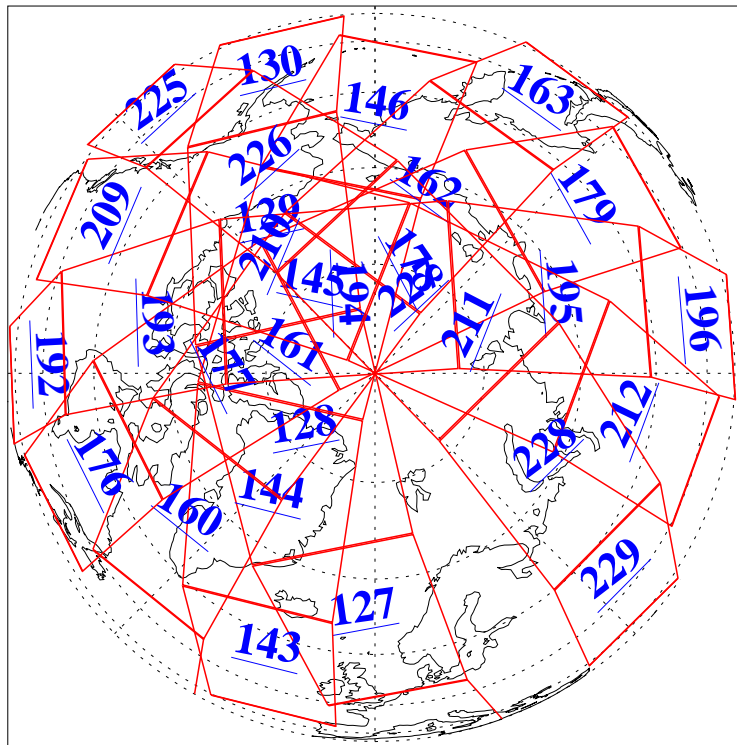

L1B Availability  
AMSU Granules: 240  
HSB Granules: 0  
AIRS Granules: 240

14 Jan 2009  
DoY 14  
Aqua Day 2447  
Granules: 1 to 120

Granules: 121 to 240

Legend: AMSU Available, HSB Available, AIRS Available

L1B Availability  
 AMSU Granules: 240  
 HSB Granules: 0  
 AIRS Granules: 240

14 Jan 2009  
 DoY 14  
 Aqua Day 2447  
 Ascending Granules

Descending Granules

Legend: AMSU Available, HSB Available, AIRS Available

L1B Availability  
 AMSU Granules: 240  
 HSB Granules: 0  
 AIRS Granules: 240

14 Jan 2009  
 DoY 14  
 Aqua Day 2447

Northern Hemisphere Granules

Southern Hemisphere Granules

Legend: AMSU Available, HSB Available, AIRS Available