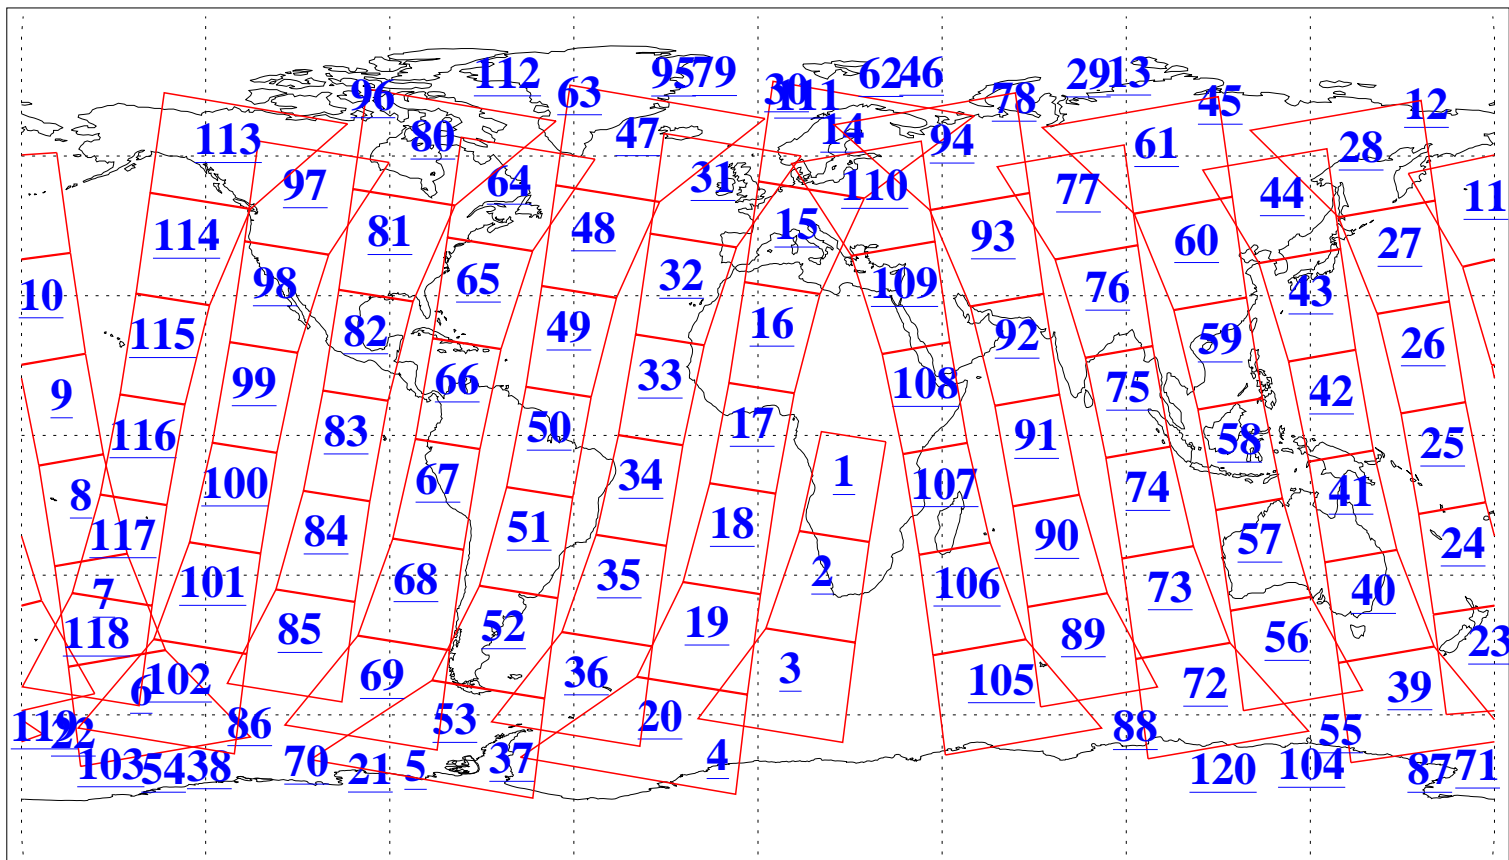

L1B Availability  
AMSU Granules: 240  
HSB Granules: 0  
AIRS Granules: 240

14 Jan 2009  
DoY 14  
Aqua Day 2447  
Granules: 1 to 120

Granules: 121 to 240

Legend: AMSU Available, HSB Available, AIRS Available

L1B Availability  
 AMSU Granules: 240  
 HSB Granules: 0  
 AIRS Granules: 240

14 Jan 2009  
 DoY 14  
 Aqua Day 2447  
 Ascending Granules

Descending Granules

Legend: AMSU Available, HSB Available, AIRS Available

L1B Availability  
 AMSU Granules: 240  
 HSB Granules: 0  
 AIRS Granules: 240

14 Jan 2009  
 DoY 14  
 Aqua Day 2447

Northern Hemisphere Granules

Southern Hemisphere Granules

Legend: AMSU Available, HSB Available, AIRS Available