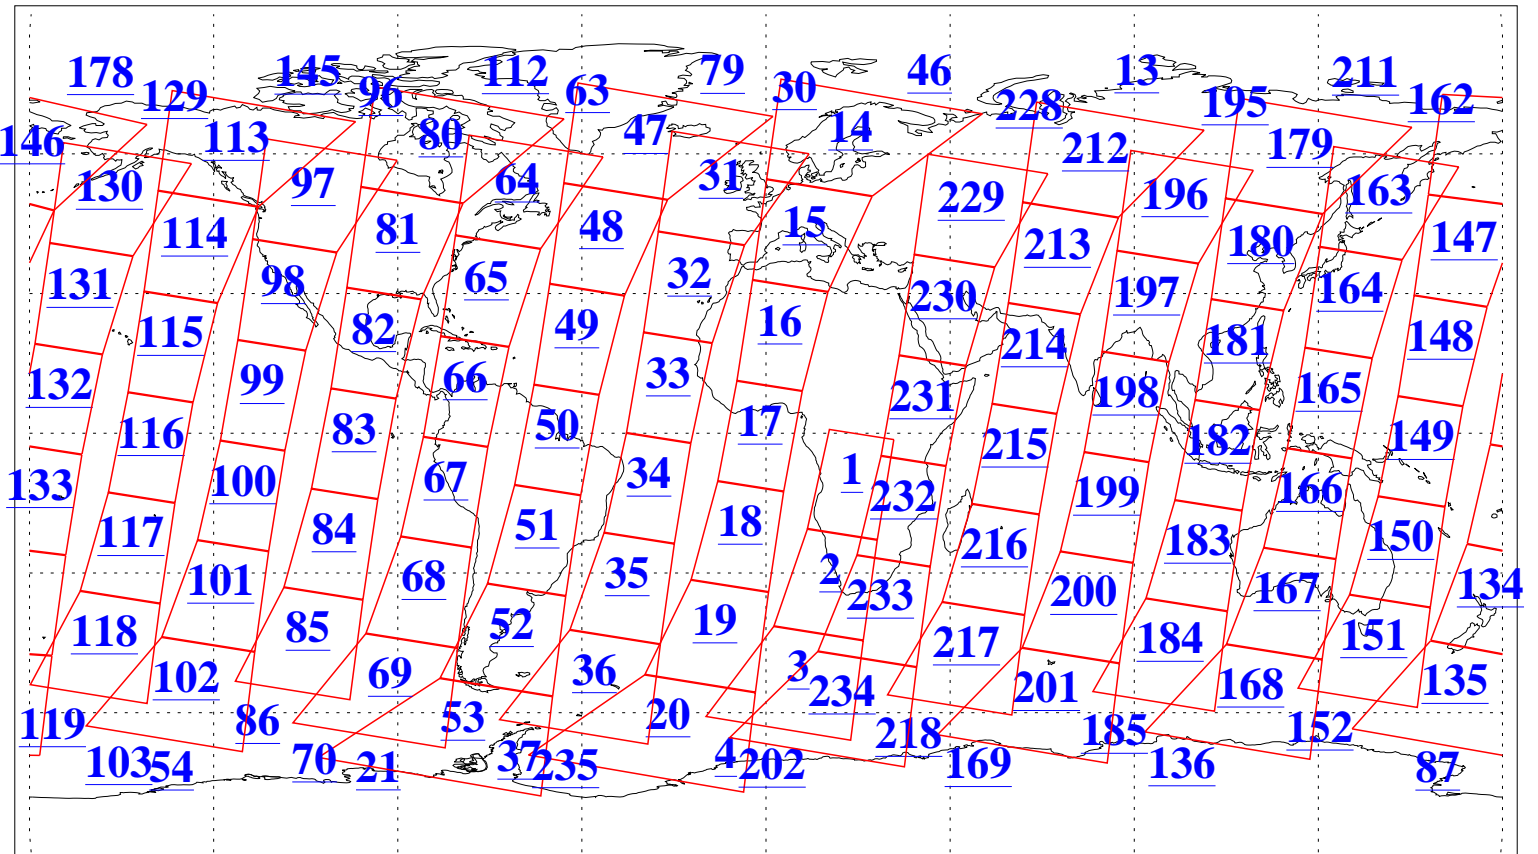

L1B Availability  
AMSU Granules: 240  
HSB Granules: 0  
AIRS Granules: 240

14 Jan 2009  
DoY 14  
Aqua Day 2447  
Granules: 1 to 120

Granules: 121 to 240

Legend: AMSU Available, HSB Available, AIRS Available

L1B Availability  
 AMSU Granules: 240  
 HSB Granules: 0  
 AIRS Granules: 240

14 Jan 2009  
 DoY 14  
 Aqua Day 2447  
 Ascending Granules

Descending Granules

Legend: AMSU Available, HSB Available, AIRS Available

L1B Availability  
 AMSU Granules: 240  
 HSB Granules: 0  
 AIRS Granules: 240

14 Jan 2009  
 DoY 14  
 Aqua Day 2447

Northern Hemisphere Granules

Southern Hemisphere Granules

Legend: AMSU Available, HSB Available, AIRS Available