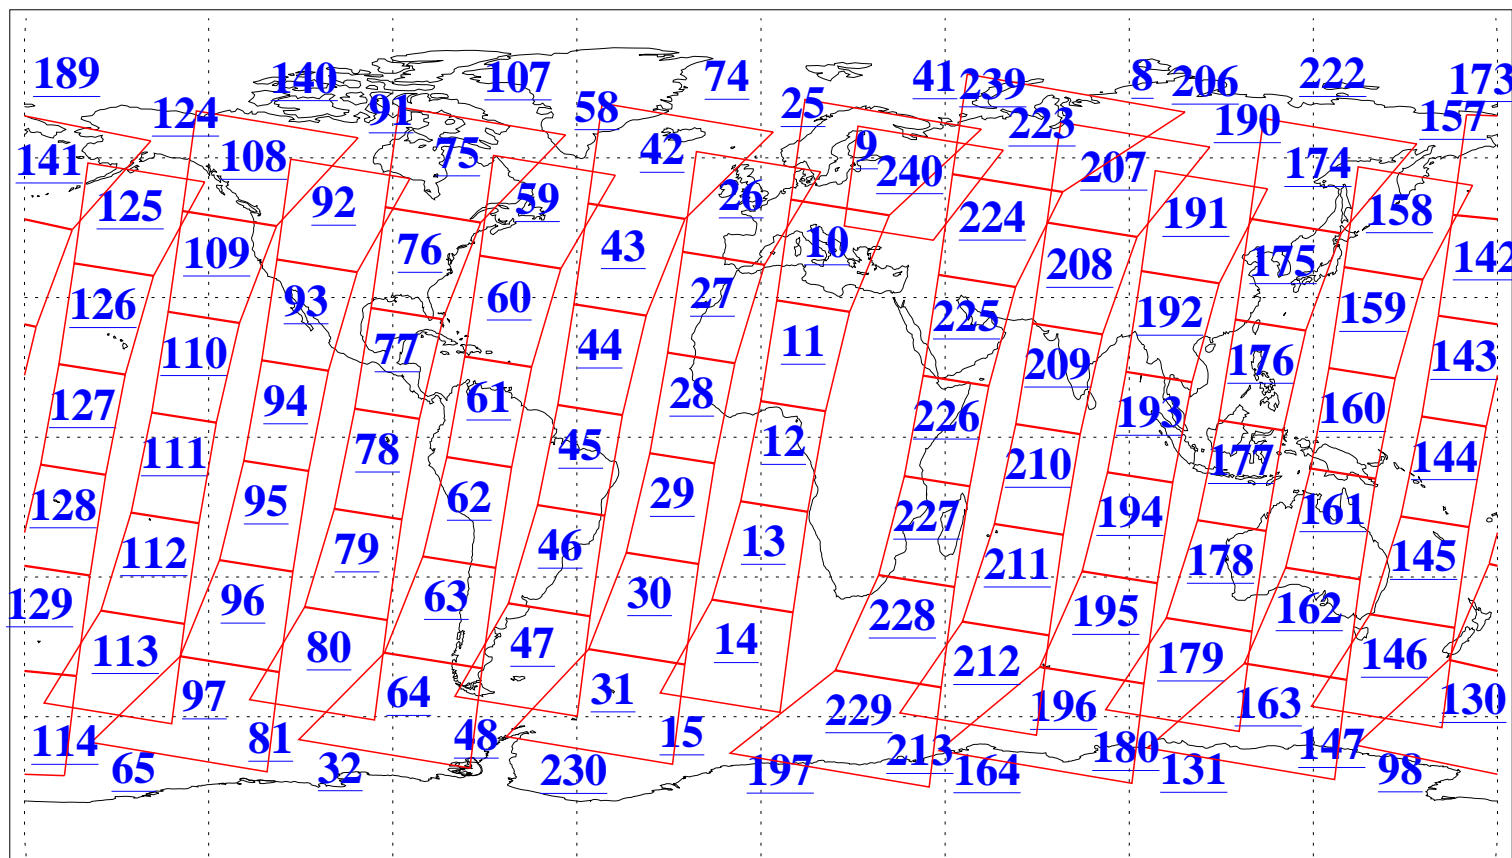

L1B Availability  
AMSU Granules: 240  
HSB Granules: 0  
AIRS Granules: 240

11 Jan 2009  
DoY 11  
Aqua Day 2444  
Granules: 1 to 120

Granules: 121 to 240

Legend: AMSU Available, HSB Available, AIRS Available

L1B Availability  
AMSU Granules: 240  
HSB Granules: 0  
AIRS Granules: 240

11 Jan 2009  
DoY 11  
Aqua Day 2444  
Ascending Granules

Descending Granules

Legend: AMSU Available, HSB Available, AIRS Available