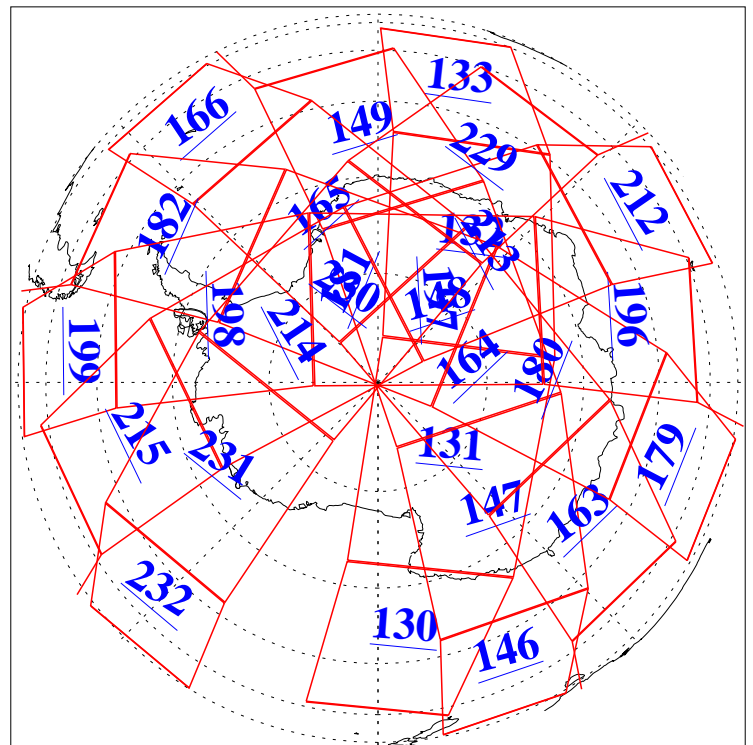

Legend: AMSU Available, HSB Available, AIRS Available