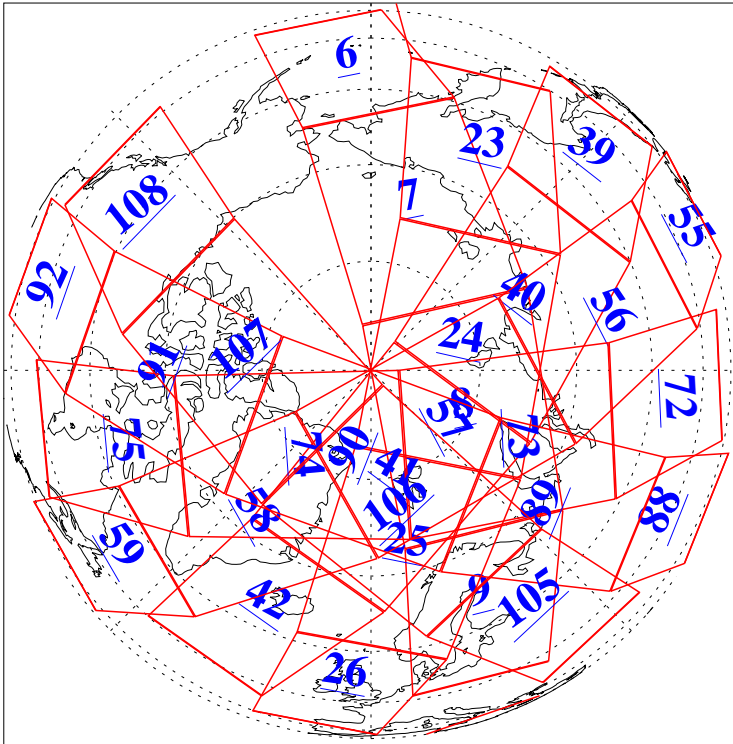

L1B Availability  
AMSU Granules: 240  
HSB Granules: 0  
AIRS Granules: 240

11 Jan 2009  
DoY 11  
Aqua Day 2444  
Granules: 1 to 120

Granules: 121 to 240

Legend: AMSU Available, HSB Available, AIRS Available

L1B Availability  
AMSU Granules: 240  
HSB Granules: 0  
AIRS Granules: 240

11 Jan 2009  
DoY 11  
Aqua Day 2444  
Ascending Granules

Descending Granules

Legend: AMSU Available, HSB Available, AIRS Available

### Northern Hemisphere Granules