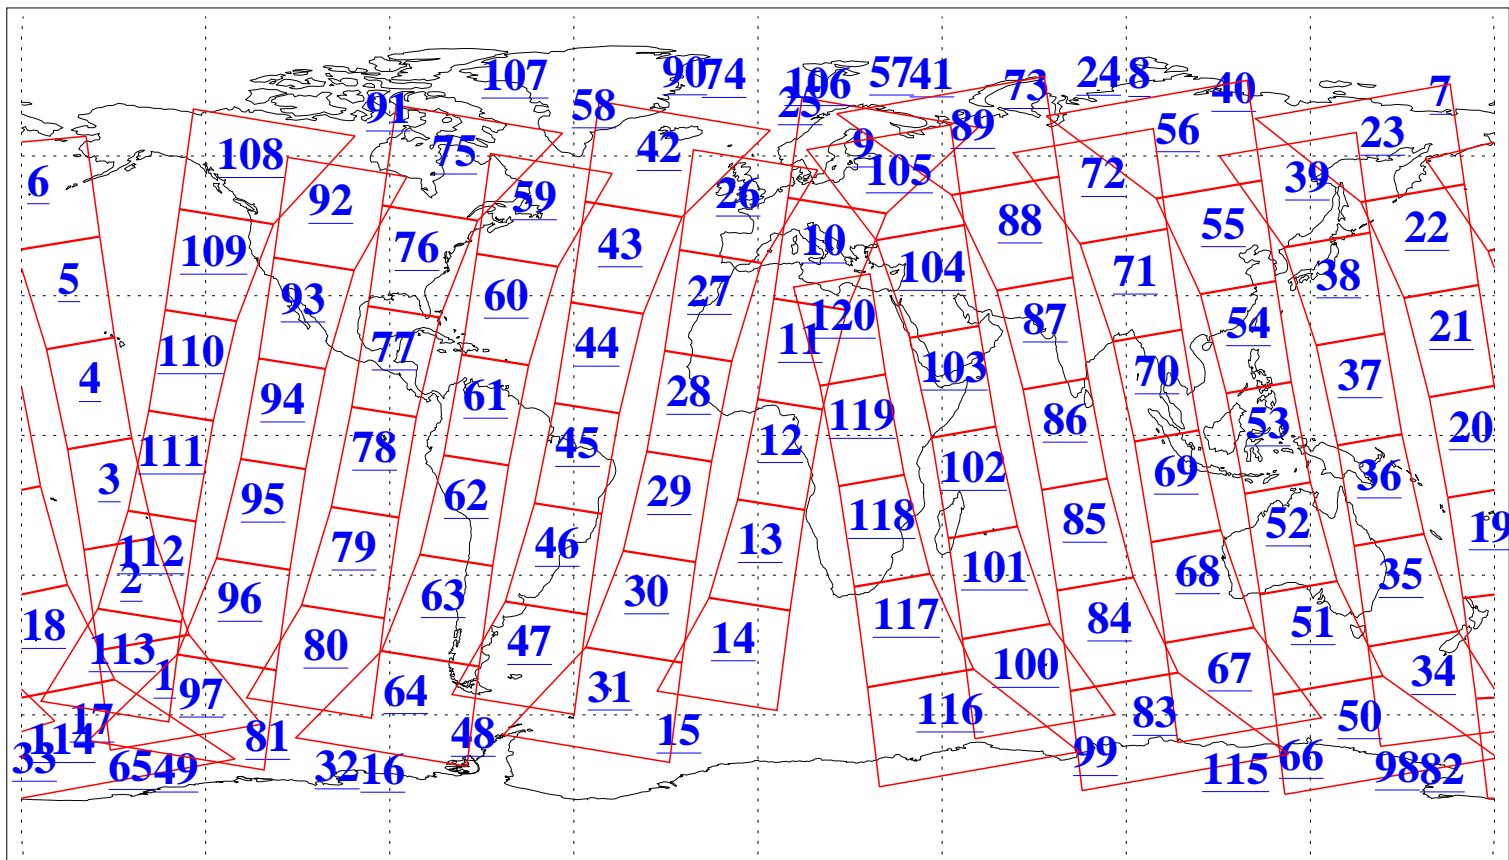

L1B Availability  
AMSU Granules: 240  
HSB Granules: 0  
AIRS Granules: 240

11 Jan 2009  
DoY 11  
Aqua Day 2444  
Granules: 1 to 120

Granules: 121 to 240

Legend: AMSU Available, HSB Available, AIRS Available

L1B Availability  
AMSU Granules: 240  
HSB Granules: 0  
AIRS Granules: 240

11 Jan 2009  
DoY 11  
Aqua Day 2444  
Ascending Granules

Descending Granules

Legend: AMSU Available, HSB Available, AIRS Available

### Northern Hemisphere Granules