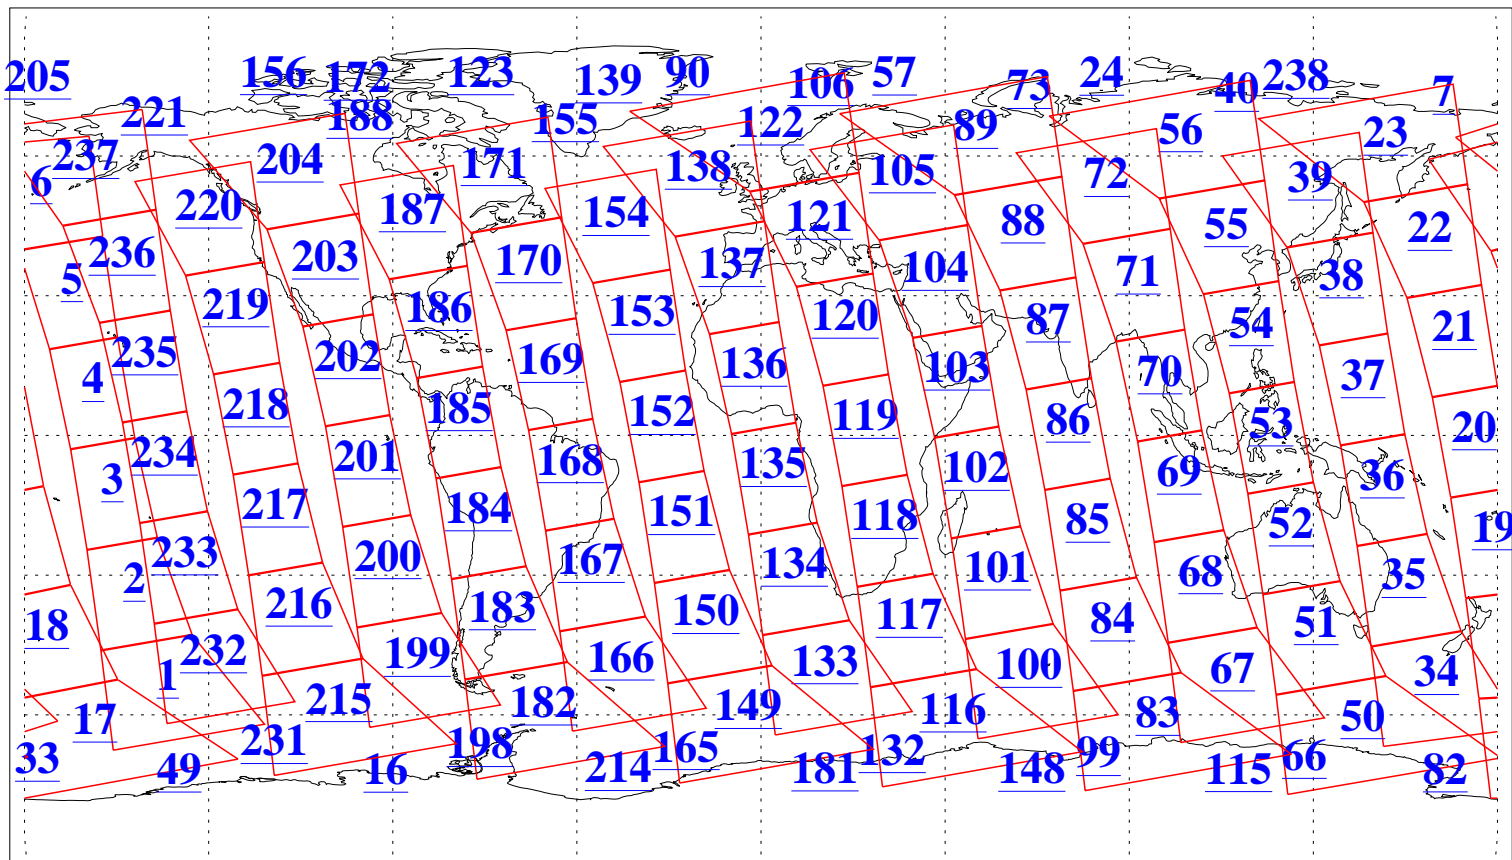

L1B Availability  
AMSU Granules: 240  
HSB Granules: 0  
AIRS Granules: 240

11 Jan 2009  
DoY 11  
Aqua Day 2444  
Granules: 1 to 120

Granules: 121 to 240

Legend: AMSU Available, HSB Available, AIRS Available

L1B Availability  
AMSU Granules: 240  
HSB Granules: 0  
AIRS Granules: 240

11 Jan 2009  
DoY 11  
Aqua Day 2444  
Ascending Granules

Descending Granules

Legend: AMSU Available, HSB Available, AIRS Available

### Northern Hemisphere Granules