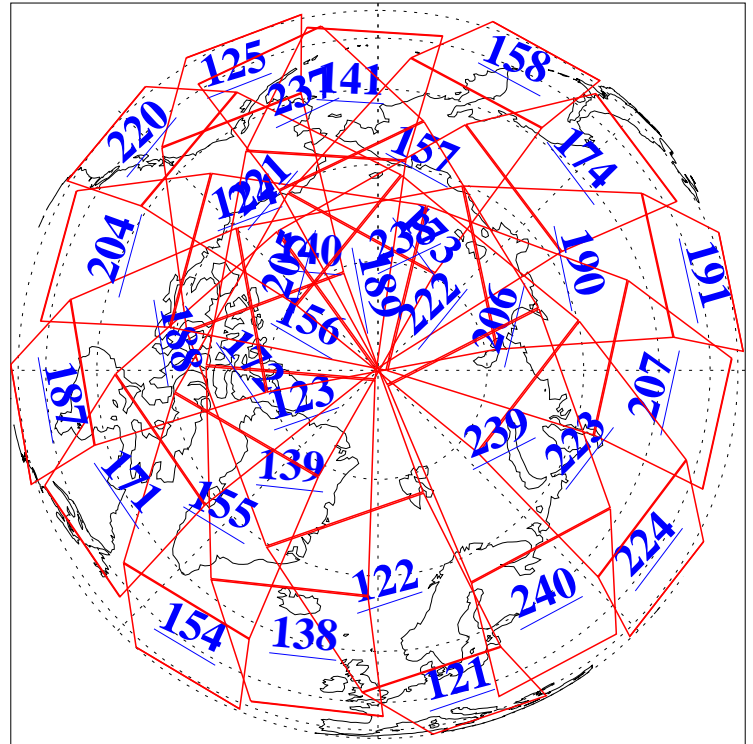

L1B Availability  
AMSU Granules: 240  
HSB Granules: 0  
AIRS Granules: 240

11 Jan 2009  
DoY 11  
Aqua Day 2444  
Granules: 1 to 120

Granules: 121 to 240

Legend: AMSU Available, HSB Available, AIRS Available

L1B Availability  
AMSU Granules: 240  
HSB Granules: 0  
AIRS Granules: 240

11 Jan 2009  
DoY 11  
Aqua Day 2444  
Ascending Granules

Descending Granules

Legend: AMSU Available, HSB Available, AIRS Available

### Northern Hemisphere Granules