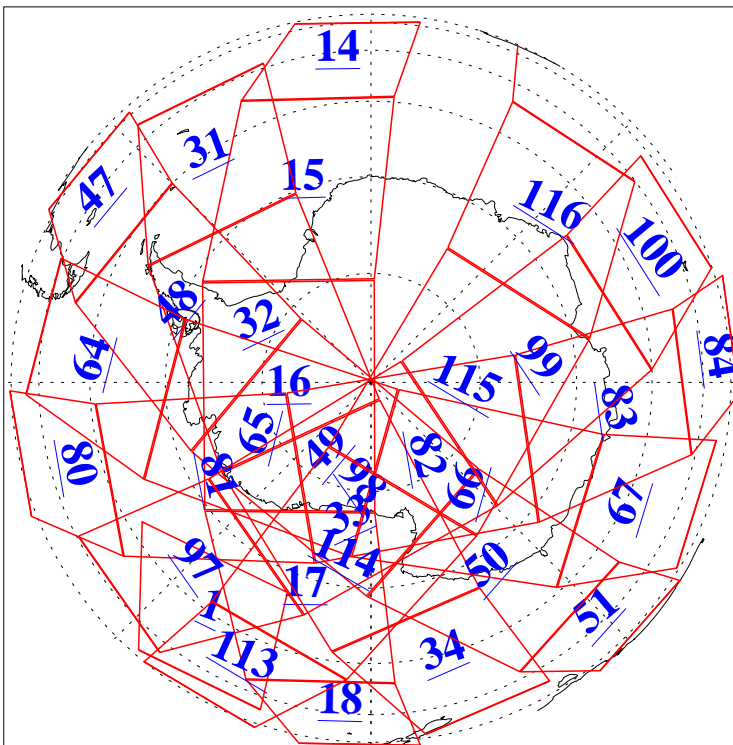

Legend: AMSU Available, HSB Available, AIRS Available