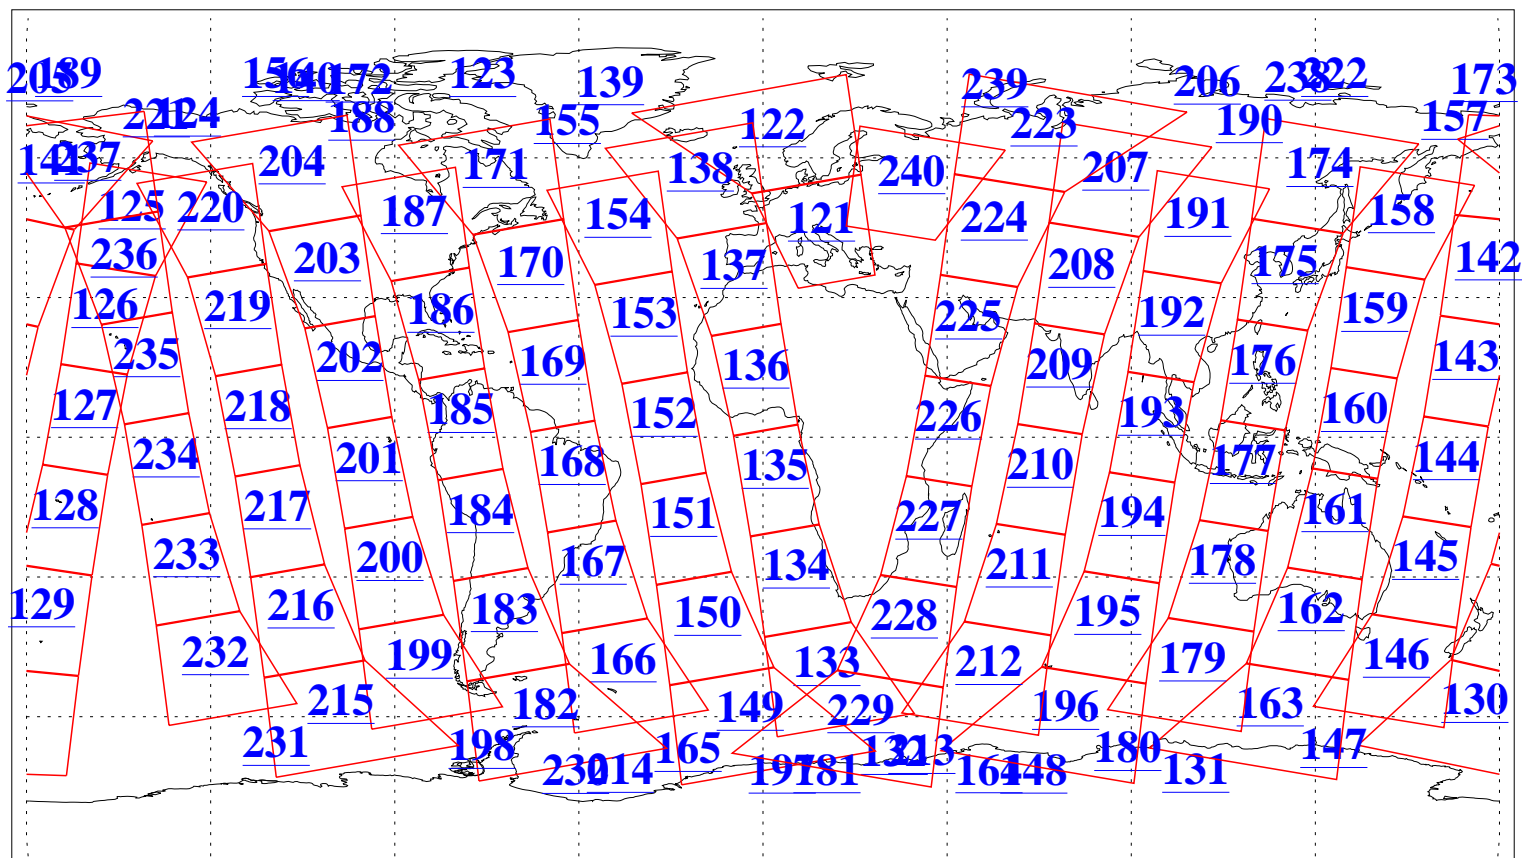

L1B Availability  
AMSU Granules: 240  
HSB Granules: 0  
AIRS Granules: 240

11 Jan 2009  
DoY 11  
Aqua Day 2444  
Granules: 1 to 120

Granules: 121 to 240

Legend: AMSU Available, HSB Available, AIRS Available

L1B Availability  
AMSU Granules: 240  
HSB Granules: 0  
AIRS Granules: 240

11 Jan 2009  
DoY 11  
Aqua Day 2444  
Ascending Granules

Descending Granules

Legend: AMSU Available, HSB Available, AIRS Available