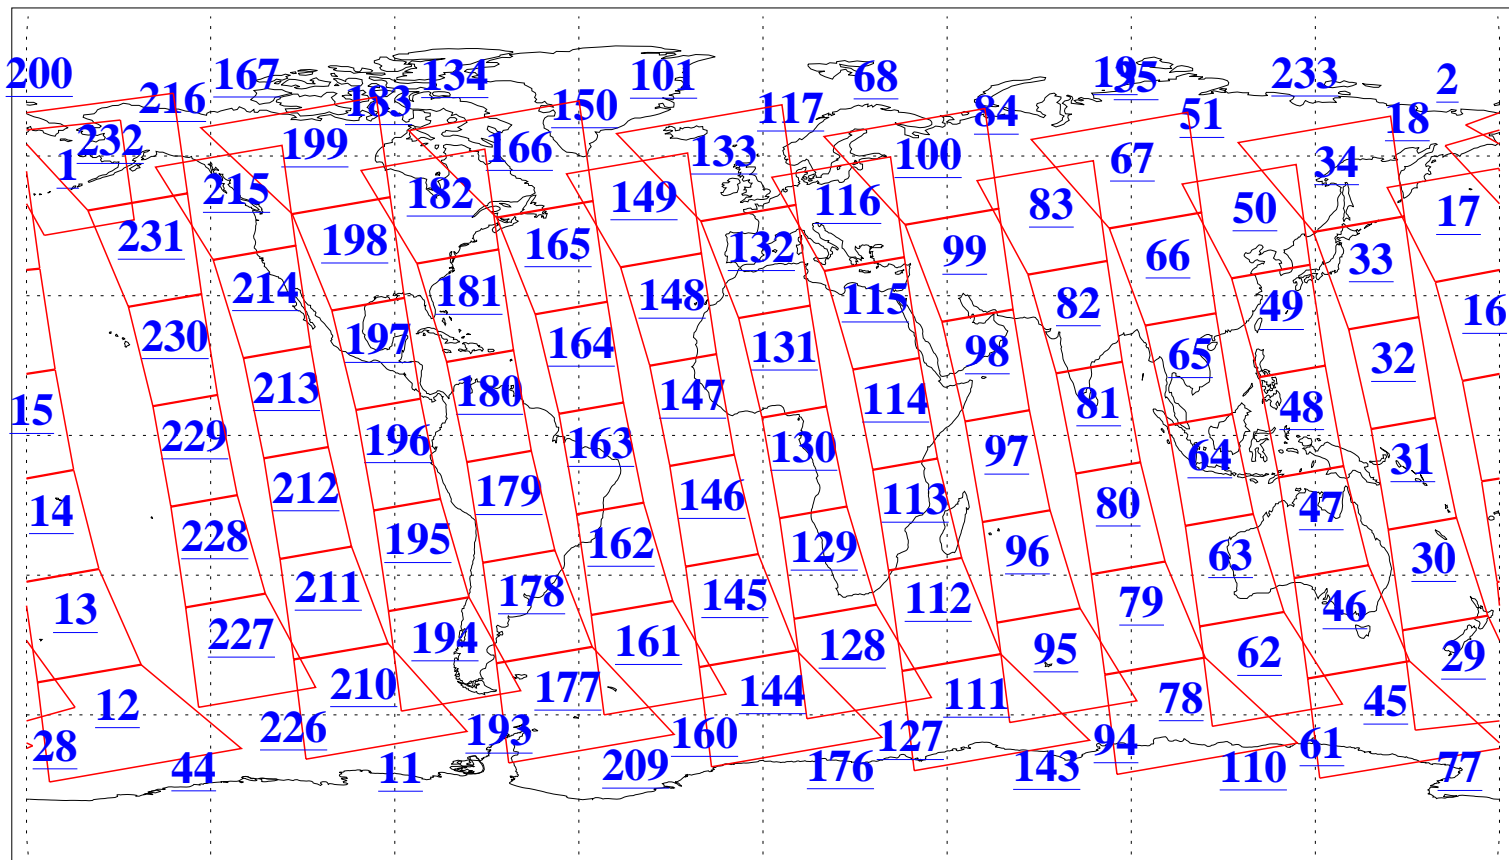

L1B Availability  
AMSU Granules: 240  
HSB Granules: 0  
AIRS Granules: 240

8 Jan 2009  
DoY 8  
Aqua Day 2441  
Granules: 1 to 120

Granules: 121 to 240

Legend: AMSU Available, HSB Available, AIRS Available

L1B Availability  
AMSU Granules: 240  
HSB Granules: 0  
AIRS Granules: 240

8 Jan 2009  
DoY 8  
Aqua Day 2441  
Ascending Granules

Descending Granules

Legend: AMSU Available, HSB Available, AIRS Available

L1B Availability  
 AMSU Granules: 240  
 HSB Granules: 0  
 AIRS Granules: 240

8 Jan 2009  
 DoY 8  
 Aqua Day 2441

Northern Hemisphere Granules

Southern Hemisphere Granules

Legend: AMSU Available, HSB Available, AIRS Available