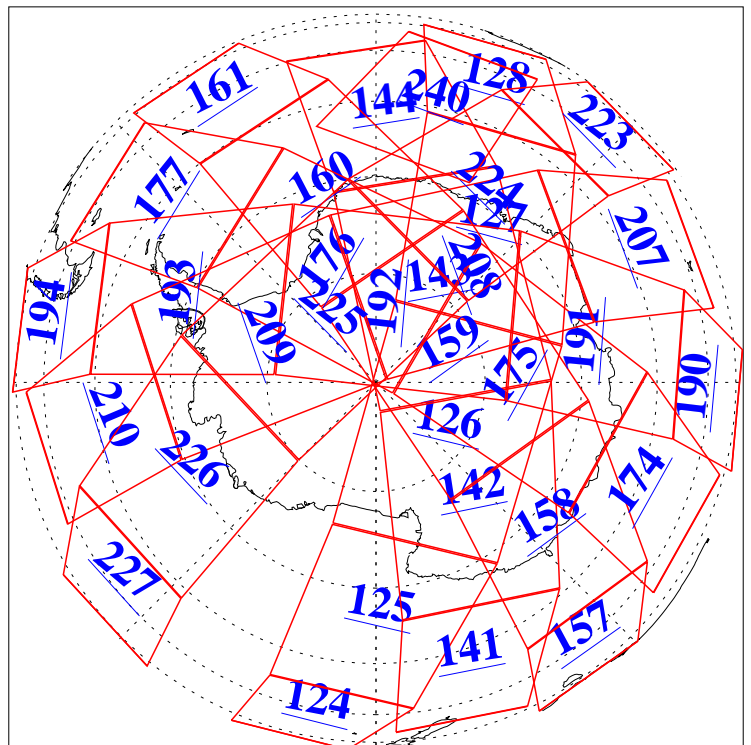

L1B Availability  
AMSU Granules: 240  
HSB Granules: 0  
AIRS Granules: 240

8 Jan 2009  
DoY 8  
Aqua Day 2441  
Granules: 1 to 120

Granules: 121 to 240

Legend: AMSU Available, HSB Available, AIRS Available

L1B Availability  
AMSU Granules: 240  
HSB Granules: 0  
AIRS Granules: 240

8 Jan 2009  
DoY 8  
Aqua Day 2441  
Ascending Granules

Descending Granules

Legend: AMSU Available, HSB Available, AIRS Available

L1B Availability  
 AMSU Granules: 240  
 HSB Granules: 0  
 AIRS Granules: 240

8 Jan 2009  
 DoY 8  
 Aqua Day 2441

Northern Hemisphere Granules

Southern Hemisphere Granules

Legend: AMSU Available, HSB Available, AIRS Available