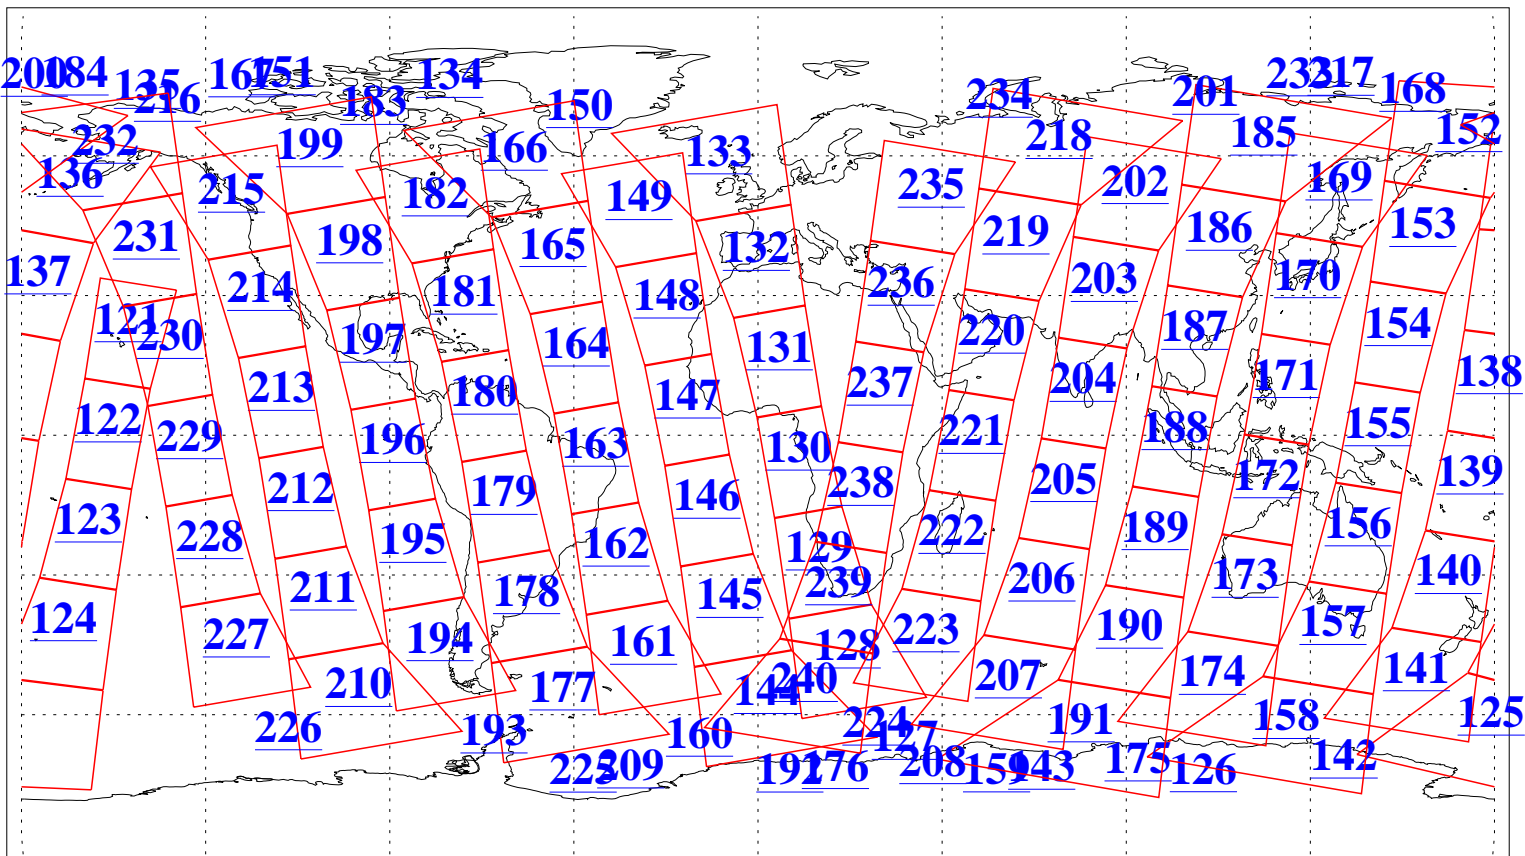

L1B Availability  
AMSU Granules: 240  
HSB Granules: 0  
AIRS Granules: 240

8 Jan 2009  
DoY 8  
Aqua Day 2441  
Granules: 1 to 120

Granules: 121 to 240

Legend: AMSU Available, HSB Available, AIRS Available

L1B Availability  
AMSU Granules: 240  
HSB Granules: 0  
AIRS Granules: 240

8 Jan 2009  
DoY 8  
Aqua Day 2441  
Ascending Granules

Descending Granules

Legend: AMSU Available, HSB Available, AIRS Available

L1B Availability  
 AMSU Granules: 240  
 HSB Granules: 0  
 AIRS Granules: 240

8 Jan 2009  
 DoY 8  
 Aqua Day 2441

Northern Hemisphere Granules

Southern Hemisphere Granules

Legend: AMSU Available, HSB Available, AIRS Available