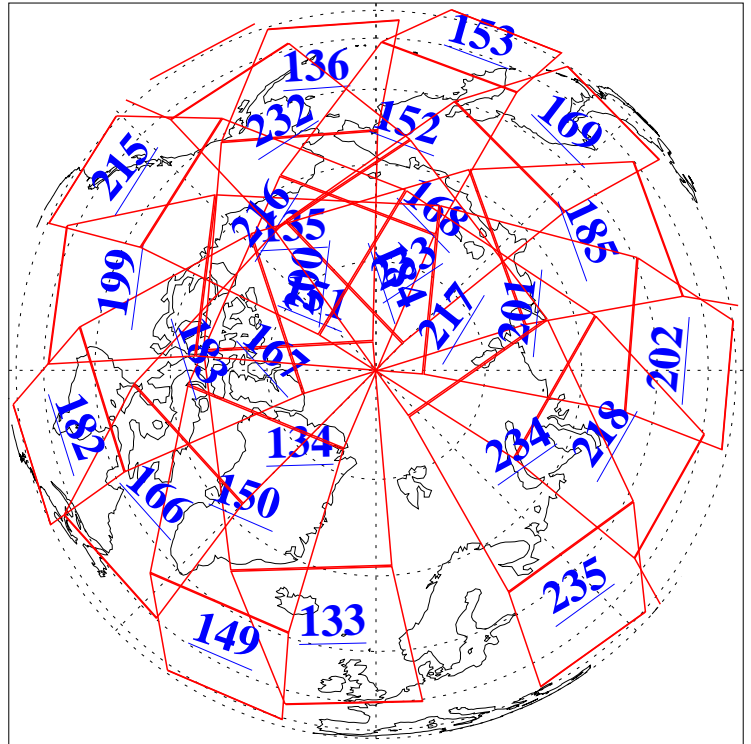

L1B Availability  
AMSU Granules: 240  
HSB Granules: 0  
AIRS Granules: 240

8 Jan 2009  
DoY 8  
Aqua Day 2441  
Granules: 1 to 120

Granules: 121 to 240

Legend: AMSU Available, HSB Available, AIRS Available

L1B Availability  
AMSU Granules: 240  
HSB Granules: 0  
AIRS Granules: 240

8 Jan 2009  
DoY 8  
Aqua Day 2441  
Ascending Granules

Descending Granules

Legend: AMSU Available, HSB Available, AIRS Available

L1B Availability  
 AMSU Granules: 240  
 HSB Granules: 0  
 AIRS Granules: 240

8 Jan 2009  
 DoY 8  
 Aqua Day 2441

Northern Hemisphere Granules

Southern Hemisphere Granules

Legend: AMSU Available, HSB Available, AIRS Available