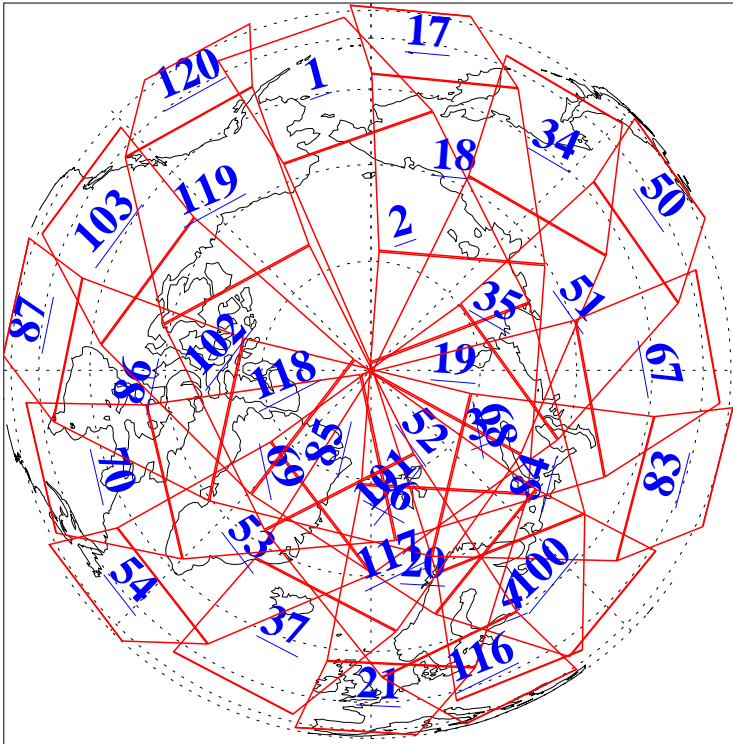

L1B Availability  
AMSU Granules: 240  
HSB Granules: 0  
AIRS Granules: 240

8 Jan 2009  
DoY 8  
Aqua Day 2441  
Granules: 1 to 120

Granules: 121 to 240

Legend: AMSU Available, HSB Available, AIRS Available

L1B Availability  
AMSU Granules: 240  
HSB Granules: 0  
AIRS Granules: 240

8 Jan 2009  
DoY 8  
Aqua Day 2441  
Ascending Granules

Descending Granules

Legend: AMSU Available, HSB Available, AIRS Available

L1B Availability  
 AMSU Granules: 240  
 HSB Granules: 0  
 AIRS Granules: 240

8 Jan 2009  
 DoY 8  
 Aqua Day 2441

Northern Hemisphere Granules

Southern Hemisphere Granules

Legend: AMSU Available, HSB Available, AIRS Available