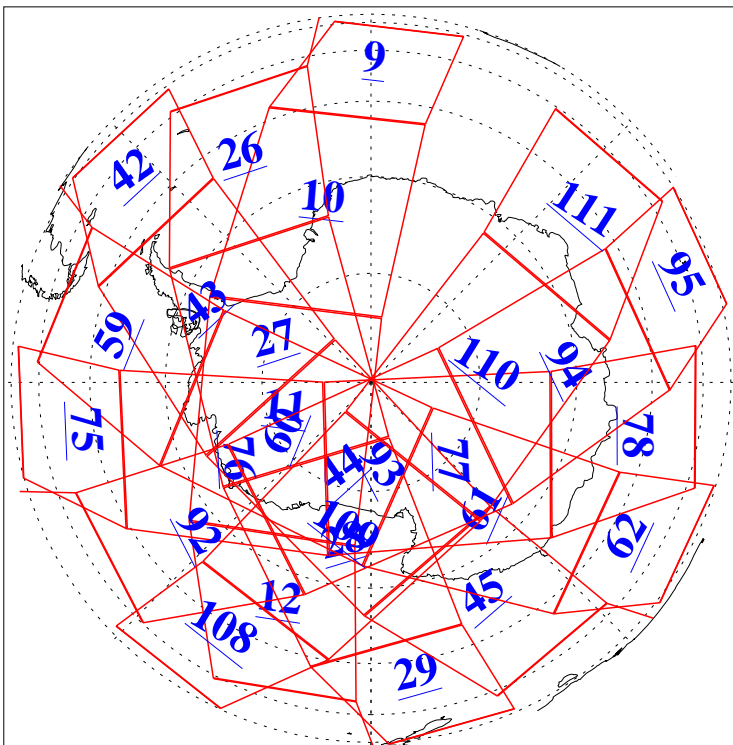

L1B Availability  
AMSU Granules: 240  
HSB Granules: 0  
AIRS Granules: 240

8 Jan 2009  
DoY 8  
Aqua Day 2441  
Granules: 1 to 120

Granules: 121 to 240

Legend: AMSU Available, HSB Available, AIRS Available

L1B Availability  
AMSU Granules: 240  
HSB Granules: 0  
AIRS Granules: 240

8 Jan 2009  
DoY 8  
Aqua Day 2441  
Ascending Granules

Descending Granules

Legend: AMSU Available, HSB Available, AIRS Available

L1B Availability  
 AMSU Granules: 240  
 HSB Granules: 0  
 AIRS Granules: 240

8 Jan 2009  
 DoY 8  
 Aqua Day 2441

Northern Hemisphere Granules

Southern Hemisphere Granules

Legend: AMSU Available, HSB Available, AIRS Available