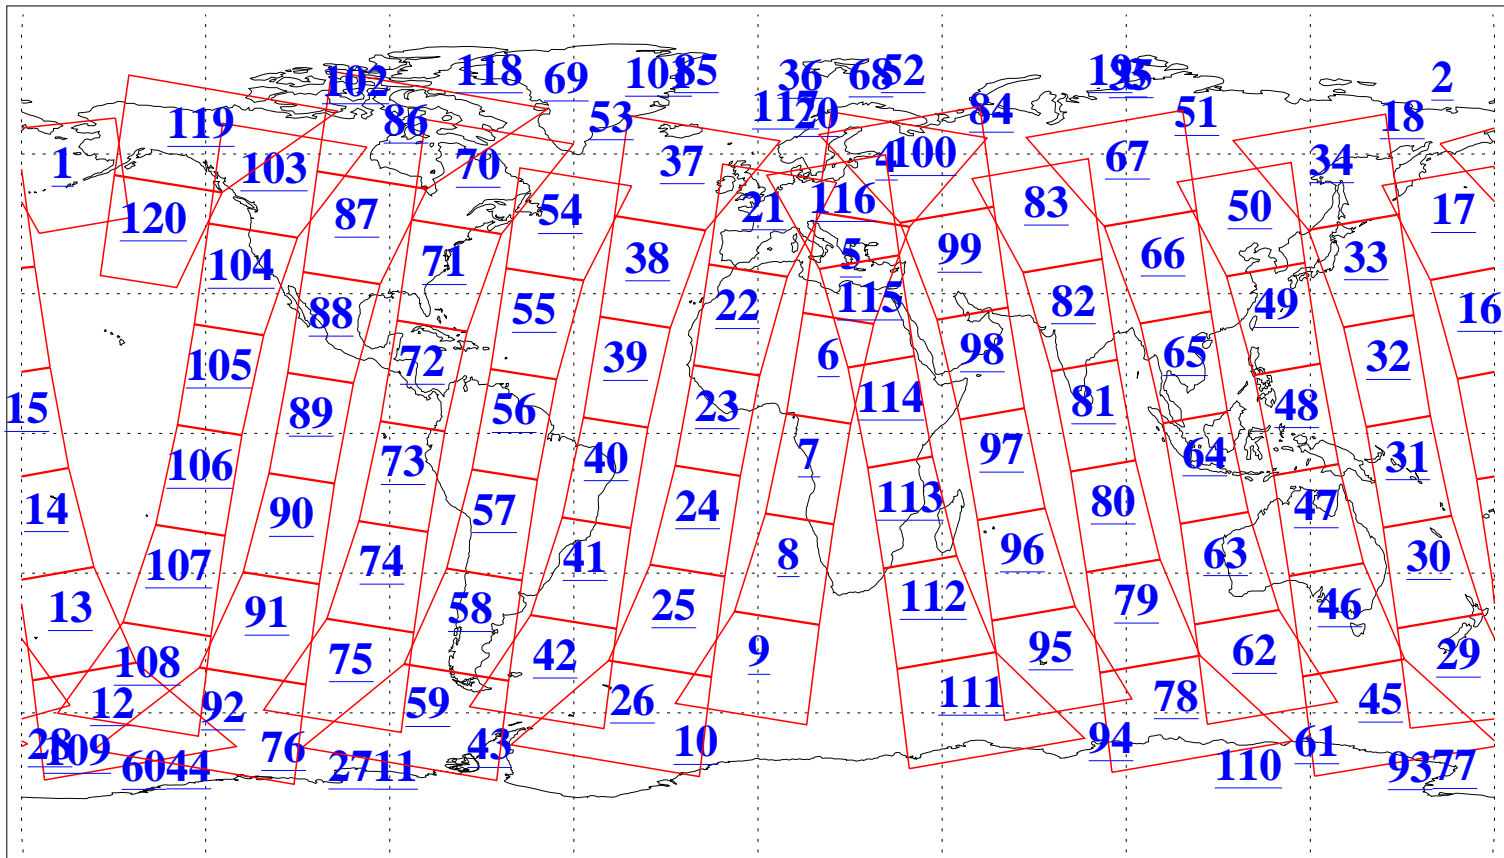

L1B Availability  
AMSU Granules: 240  
HSB Granules: 0  
AIRS Granules: 240

8 Jan 2009  
DoY 8  
Aqua Day 2441  
Granules: 1 to 120

Granules: 121 to 240

Legend: AMSU Available, HSB Available, AIRS Available

L1B Availability  
AMSU Granules: 240  
HSB Granules: 0  
AIRS Granules: 240

8 Jan 2009  
DoY 8  
Aqua Day 2441  
Ascending Granules

Descending Granules

Legend: AMSU Available, HSB Available, AIRS Available

L1B Availability  
 AMSU Granules: 240  
 HSB Granules: 0  
 AIRS Granules: 240

8 Jan 2009  
 DoY 8  
 Aqua Day 2441

Northern Hemisphere Granules

Southern Hemisphere Granules

Legend: AMSU Available, HSB Available, AIRS Available