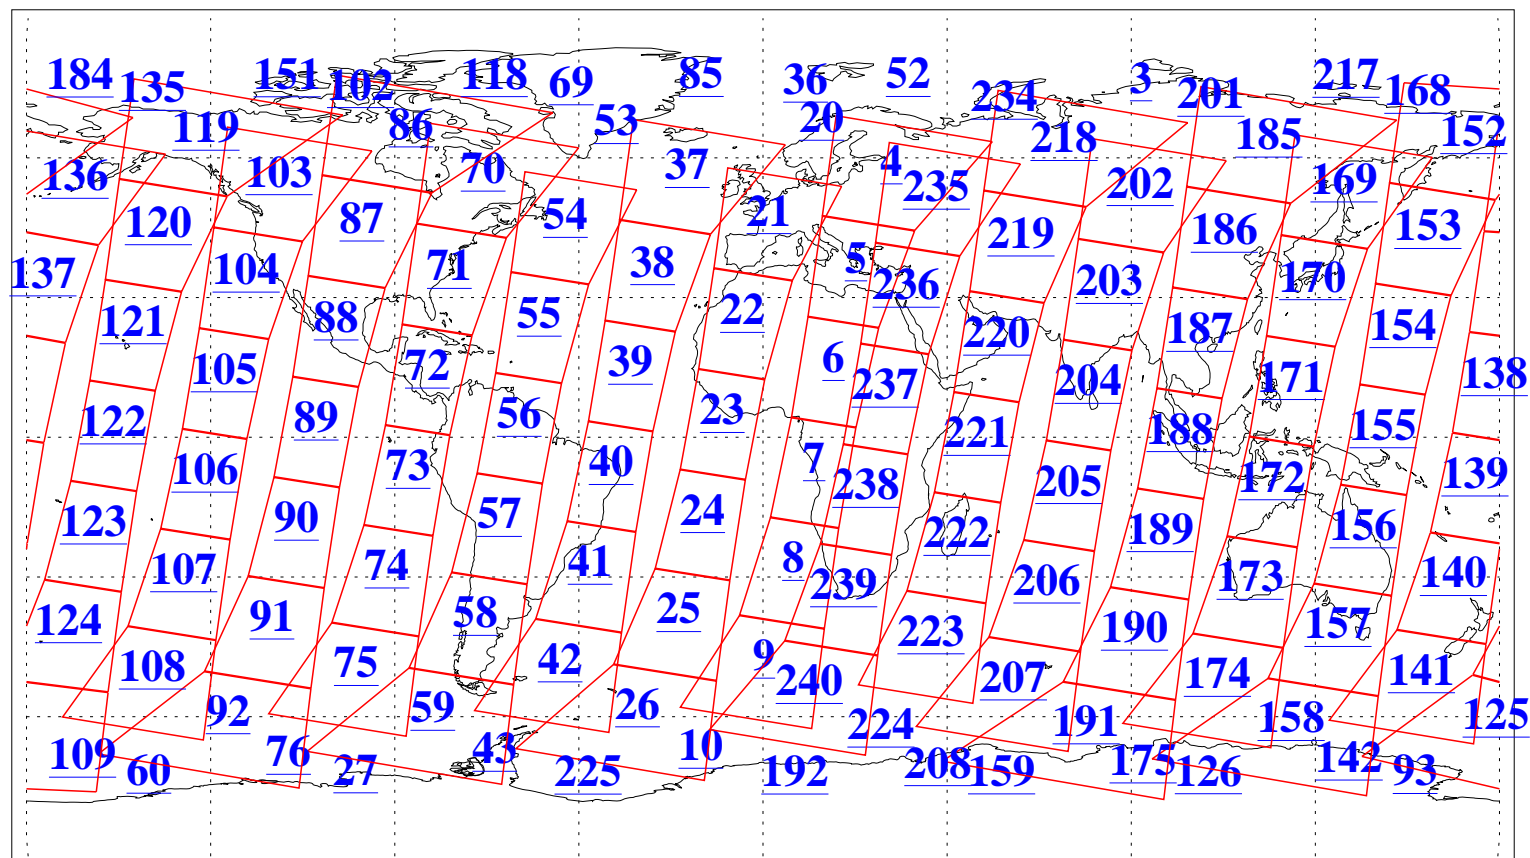

L1B Availability  
AMSU Granules: 240  
HSB Granules: 0  
AIRS Granules: 240

8 Jan 2009  
DoY 8  
Aqua Day 2441  
Granules: 1 to 120

Granules: 121 to 240

Legend: AMSU Available, HSB Available, AIRS Available

L1B Availability  
AMSU Granules: 240  
HSB Granules: 0  
AIRS Granules: 240

8 Jan 2009  
DoY 8  
Aqua Day 2441  
Ascending Granules

Descending Granules

Legend: AMSU Available, HSB Available, AIRS Available

L1B Availability  
 AMSU Granules: 240  
 HSB Granules: 0  
 AIRS Granules: 240

8 Jan 2009  
 DoY 8  
 Aqua Day 2441

Northern Hemisphere Granules

Southern Hemisphere Granules

Legend: AMSU Available, HSB Available, AIRS Available