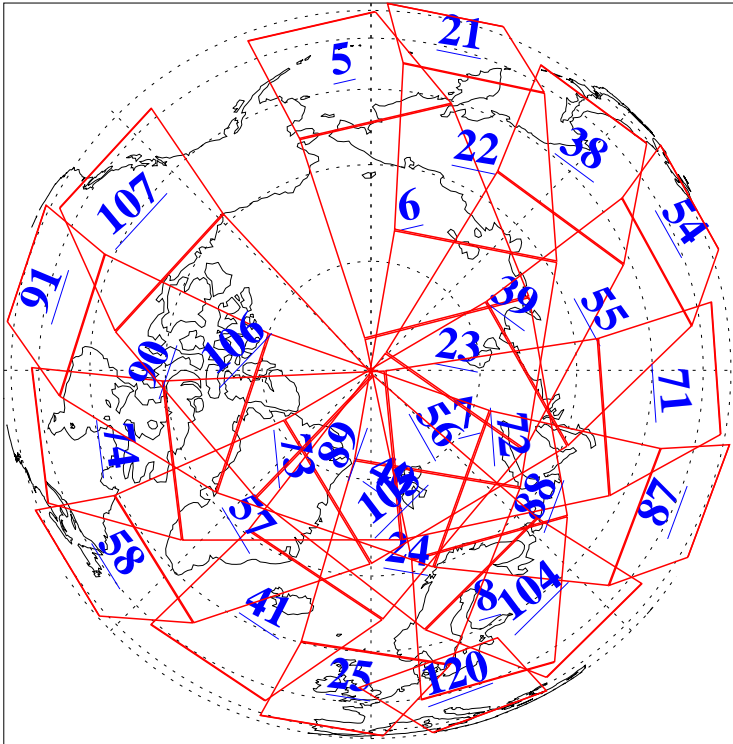

L1B Availability  
AMSU Granules: 240  
HSB Granules: 0  
AIRS Granules: 240

4 Jan 2009  
DoY 4  
Aqua Day 2437  
Granules: 1 to 120

Granules: 121 to 240

Legend: AMSU Available, HSB Available, AIRS Available

L1B Availability  
 AMSU Granules: 240  
 HSB Granules: 0  
 AIRS Granules: 240

4 Jan 2009  
 DoY 4  
 Aqua Day 2437

Ascending Granules

Descending Granules

Legend: AMSU Available, HSB Available, AIRS Available

### Northern Hemisphere Granules