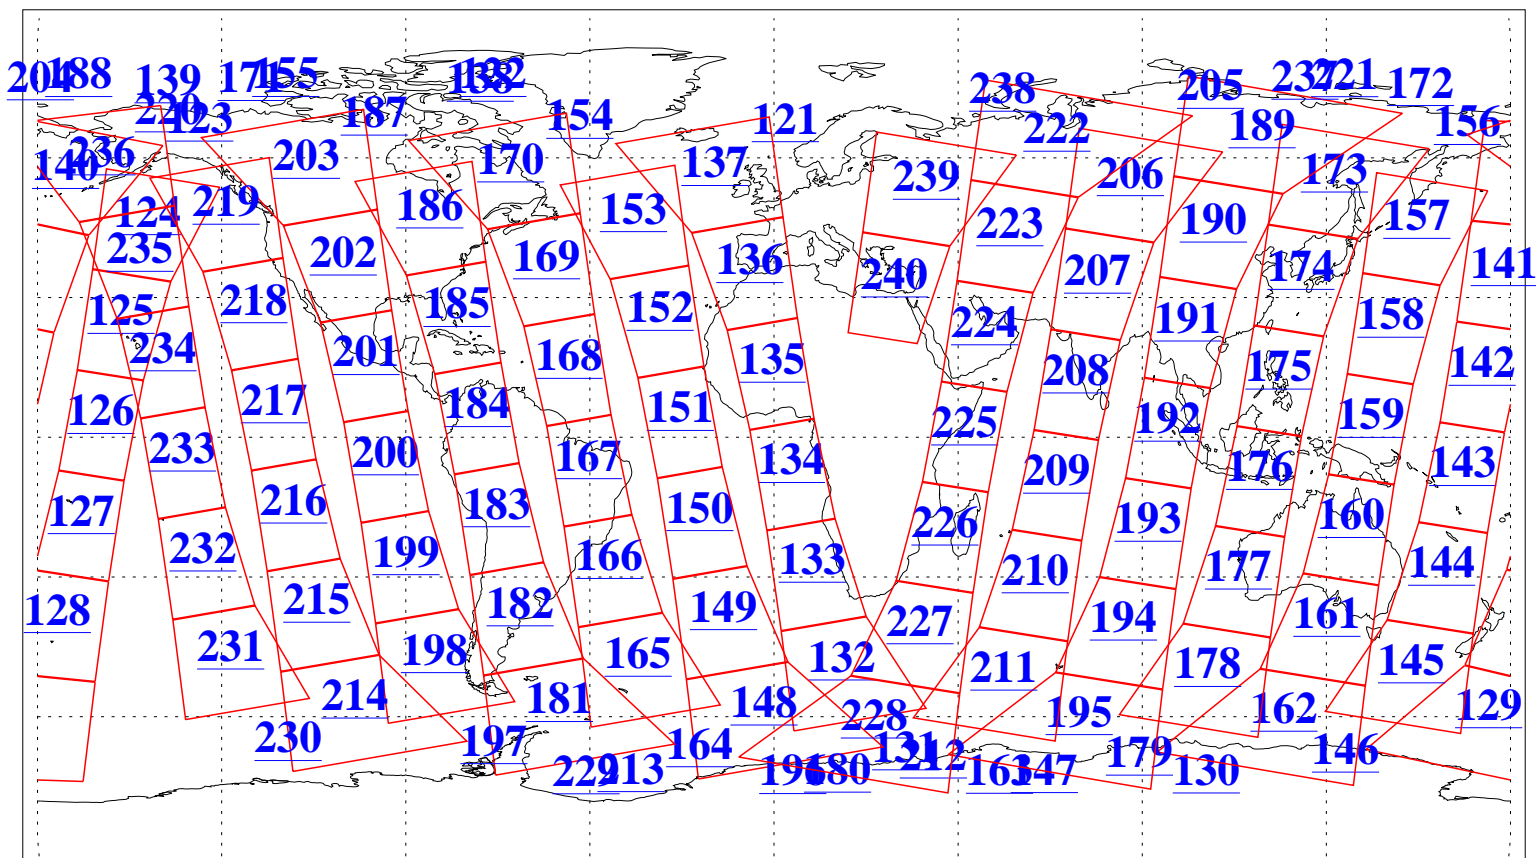

L1B Availability  
AMSU Granules: 240  
HSB Granules: 0  
AIRS Granules: 240

4 Jan 2009  
DoY 4  
Aqua Day 2437  
Granules: 1 to 120

Granules: 121 to 240

Legend: AMSU Available, HSB Available, AIRS Available

L1B Availability  
 AMSU Granules: 240  
 HSB Granules: 0  
 AIRS Granules: 240

4 Jan 2009  
 DoY 4  
 Aqua Day 2437

Ascending Granules

Descending Granules

Legend: AMSU Available, HSB Available, AIRS Available