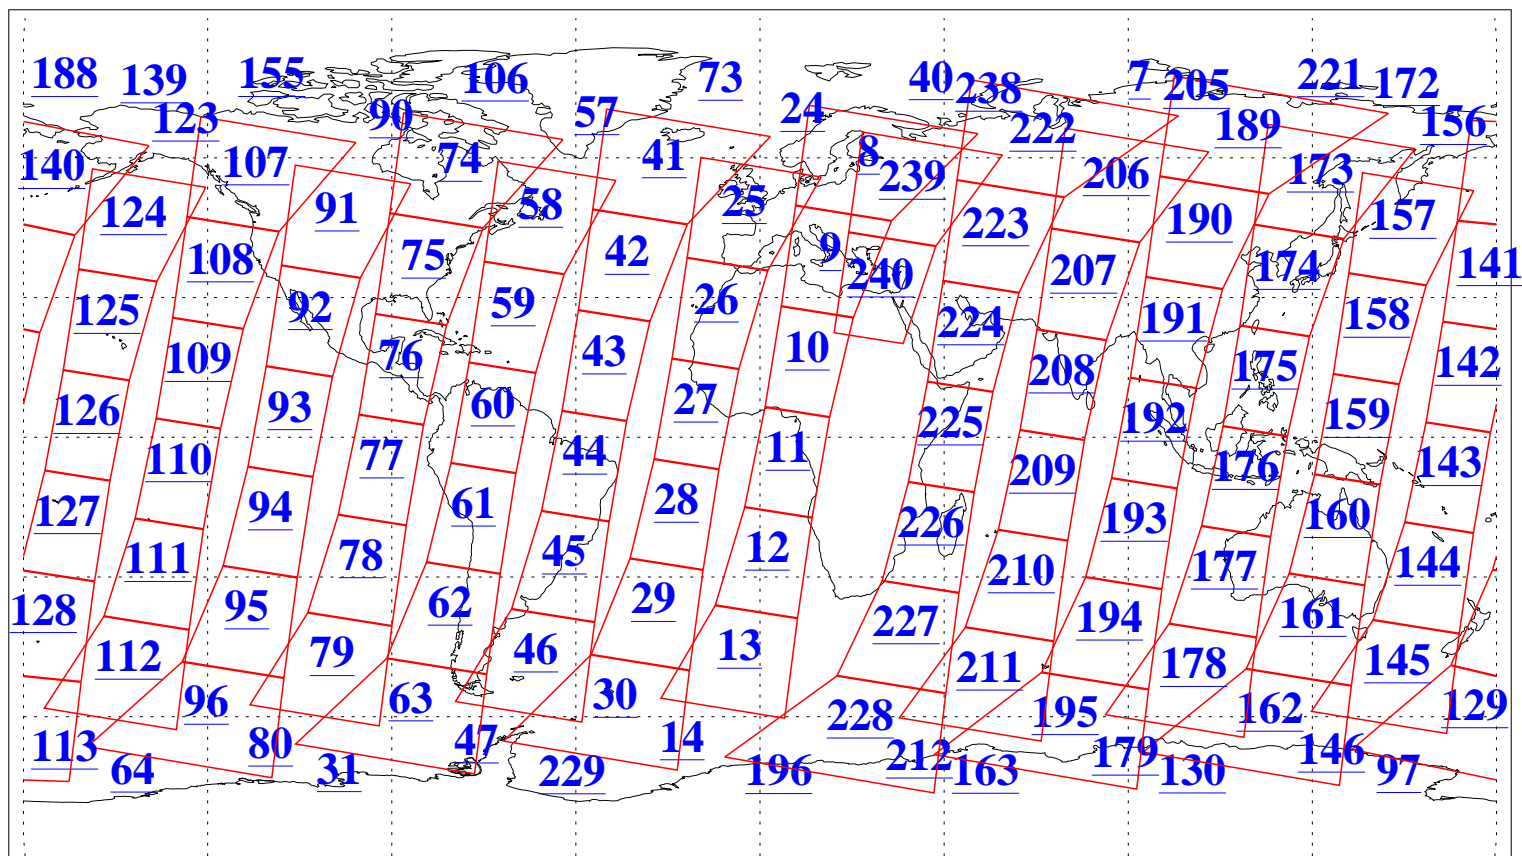

L1B Availability  
AMSU Granules: 240  
HSB Granules: 0  
AIRS Granules: 240

4 Jan 2009  
DoY 4  
Aqua Day 2437  
Granules: 1 to 120

Granules: 121 to 240

Legend: AMSU Available, HSB Available, AIRS Available

L1B Availability  
 AMSU Granules: 240  
 HSB Granules: 0  
 AIRS Granules: 240

4 Jan 2009  
 DoY 4  
 Aqua Day 2437

Ascending Granules

Descending Granules

Legend: AMSU Available, HSB Available, AIRS Available