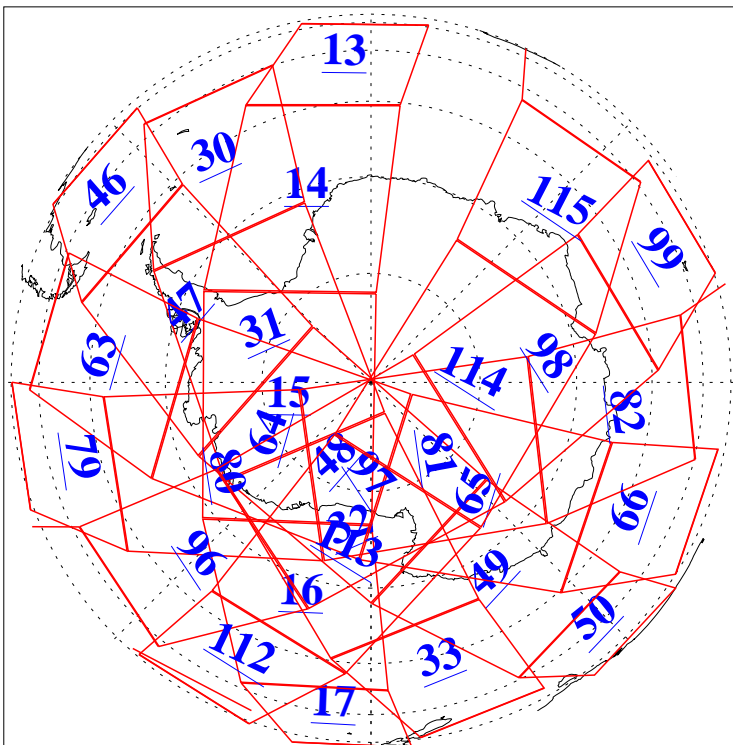

Legend: AMSU Available, HSB Available, AIRS Available