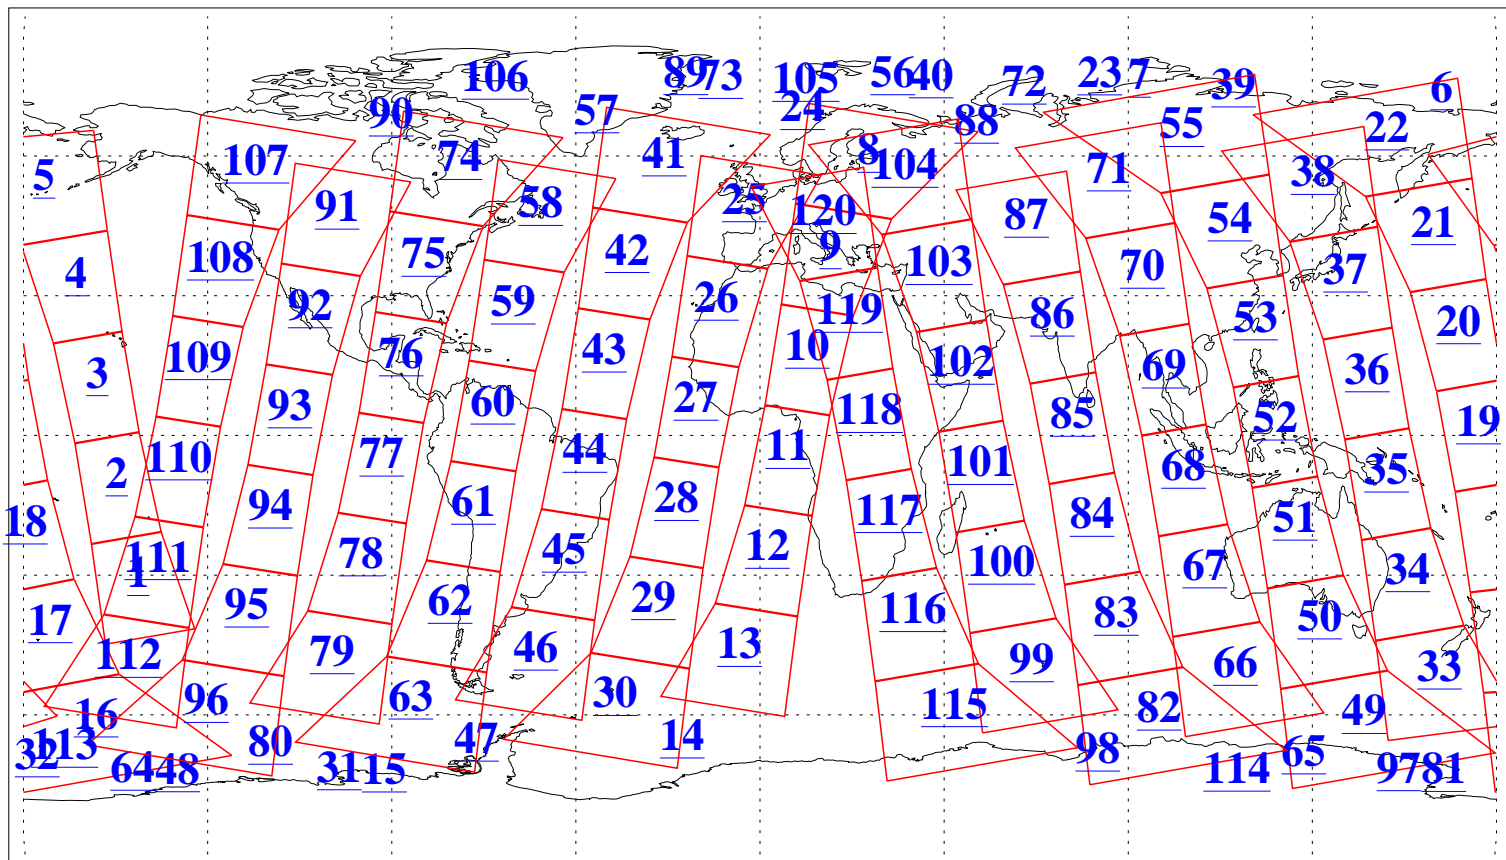

L1B Availability  
AMSU Granules: 240  
HSB Granules: 0  
AIRS Granules: 240

4 Jan 2009  
DoY 4  
Aqua Day 2437  
Granules: 1 to 120

Granules: 121 to 240

Legend: AMSU Available, HSB Available, AIRS Available

L1B Availability  
 AMSU Granules: 240  
 HSB Granules: 0  
 AIRS Granules: 240

4 Jan 2009  
 DoY 4  
 Aqua Day 2437

Ascending Granules

Descending Granules

Legend: AMSU Available, HSB Available, AIRS Available