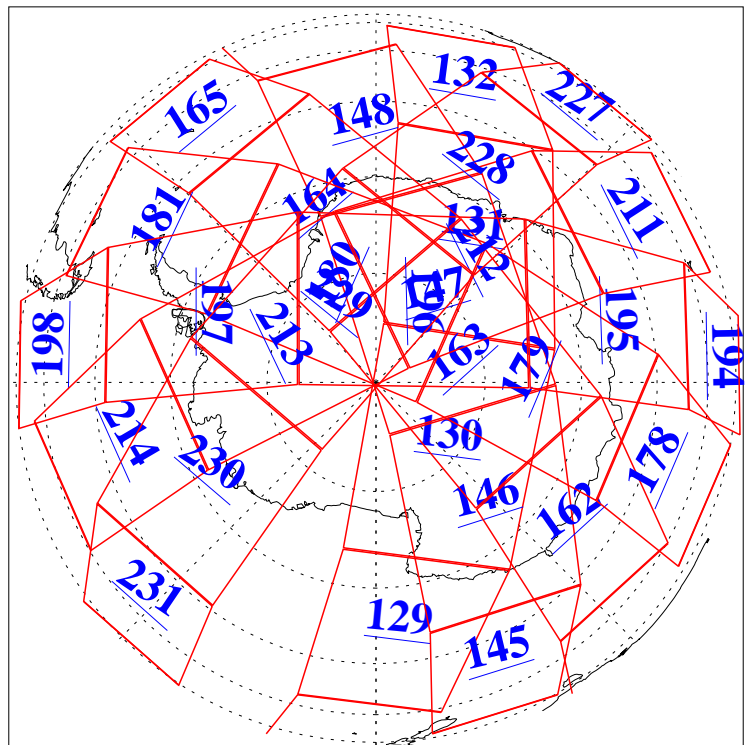

Legend: AMSU Available, HSB Available, AIRS Available