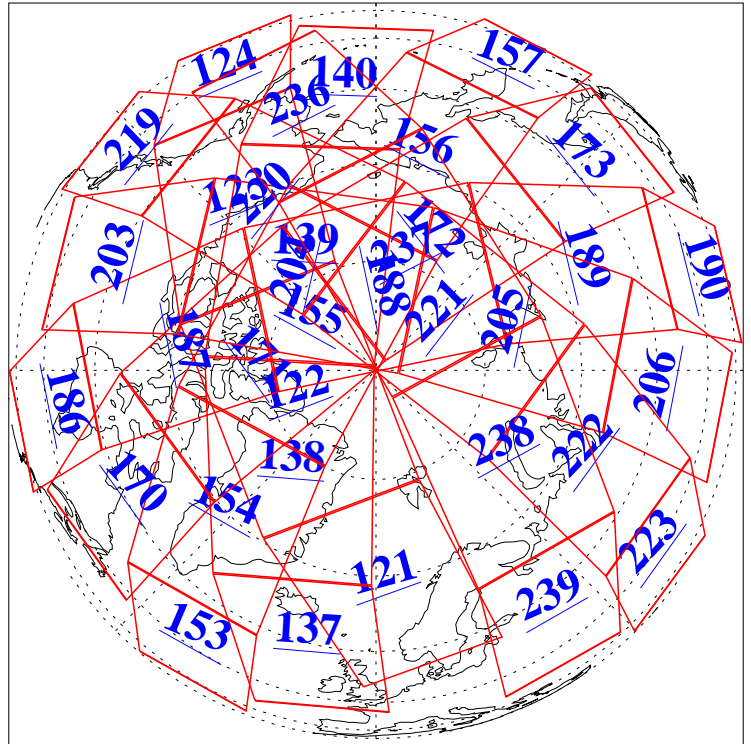

L1B Availability  
AMSU Granules: 240  
HSB Granules: 0  
AIRS Granules: 240

4 Jan 2009  
DoY 4  
Aqua Day 2437  
Granules: 1 to 120

Granules: 121 to 240

Legend: AMSU Available, HSB Available, AIRS Available

L1B Availability  
 AMSU Granules: 240  
 HSB Granules: 0  
 AIRS Granules: 240

4 Jan 2009  
 DoY 4  
 Aqua Day 2437

Ascending Granules

Descending Granules

Legend: AMSU Available, HSB Available, AIRS Available

### Northern Hemisphere Granules