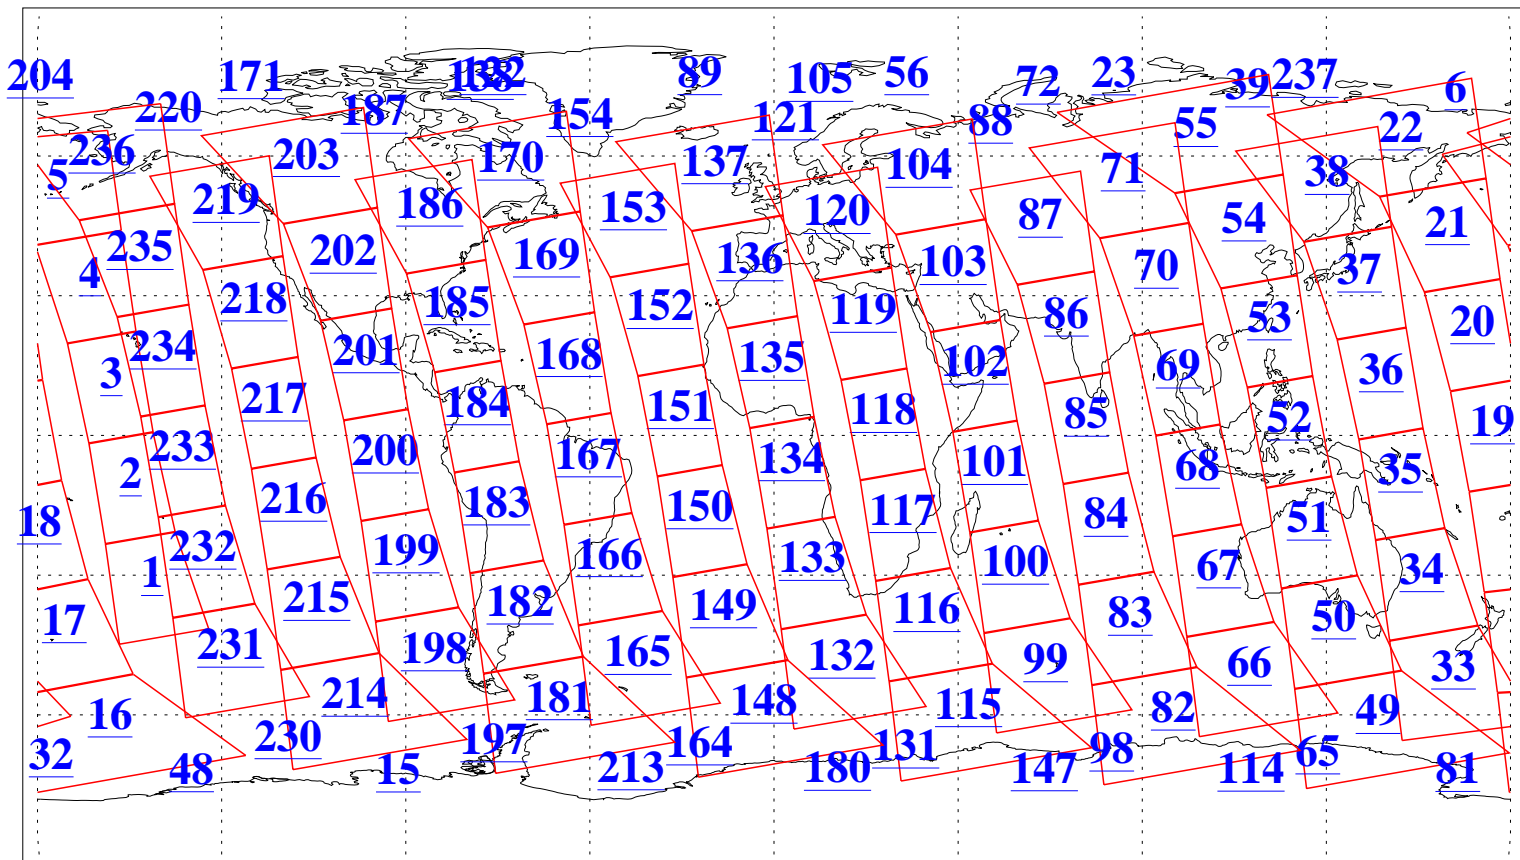

L1B Availability  
AMSU Granules: 240  
HSB Granules: 0  
AIRS Granules: 240

4 Jan 2009  
DoY 4  
Aqua Day 2437  
Granules: 1 to 120

Granules: 121 to 240

Legend: AMSU Available, HSB Available, AIRS Available

L1B Availability  
 AMSU Granules: 240  
 HSB Granules: 0  
 AIRS Granules: 240

4 Jan 2009  
 DoY 4  
 Aqua Day 2437

Ascending Granules

Descending Granules

Legend: AMSU Available, HSB Available, AIRS Available

### Northern Hemisphere Granules