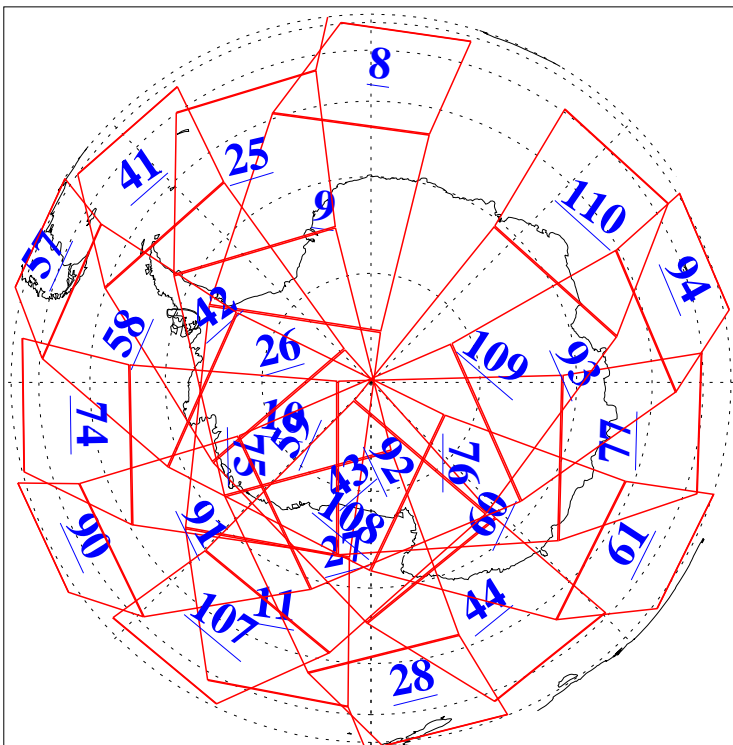

L1B Availability
AMSU Granules: 240
HSB Granules: 0
AIRS Granules: 240

1 Jan 2009
DoY 1
Aqua Day 2434
Granules: 1 to 120

Granules: 121 to 240

Legend: AMSU Available, HSB Available, AIRS Available

L1B Availability
AMSU Granules: 240
HSB Granules: 0
AIRS Granules: 240

1 Jan 2009
DoY 1
Aqua Day 2434
Ascending Granules

Descending Granules

Legend: AMSU Available, HSB Available, AIRS Available

L1B Availability
 AMSU Granules: 240
 HSB Granules: 0
 AIRS Granules: 240

1 Jan 2009
 DoY 1
 Aqua Day 2434

Northern Hemisphere Granules

Southern Hemisphere Granules

Legend: AMSU Available, HSB Available, AIRS Available