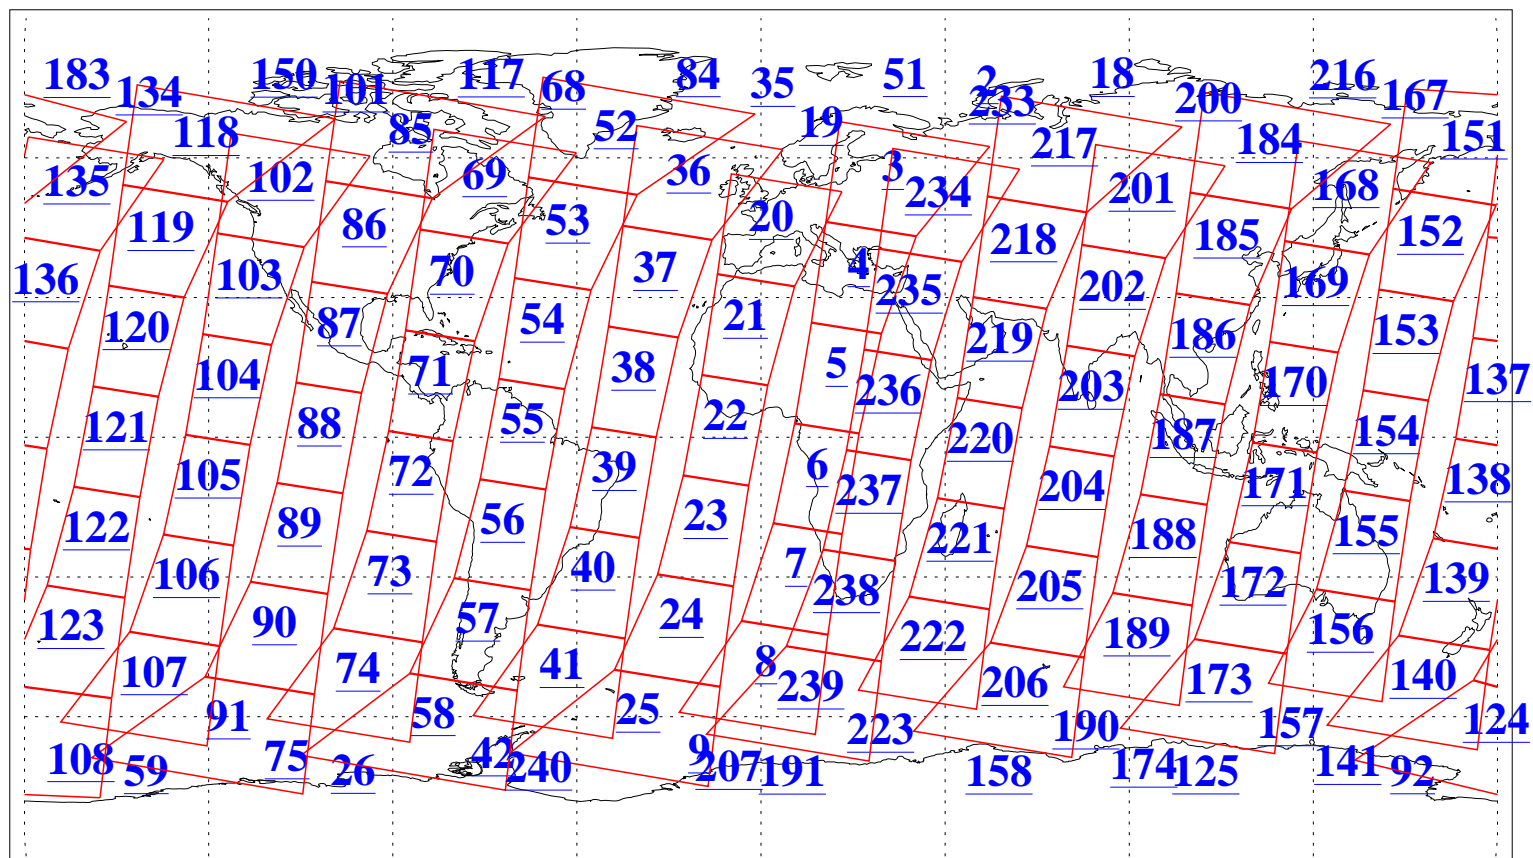

L1B Availability
AMSU Granules: 240
HSB Granules: 0
AIRS Granules: 240

1 Jan 2009
DoY 1
Aqua Day 2434
Granules: 1 to 120

Granules: 121 to 240

Legend: AMSU Available, HSB Available, AIRS Available

L1B Availability
AMSU Granules: 240
HSB Granules: 0
AIRS Granules: 240

1 Jan 2009
DoY 1
Aqua Day 2434
Ascending Granules

Descending Granules

Legend: AMSU Available, HSB Available, AIRS Available

L1B Availability
 AMSU Granules: 240
 HSB Granules: 0
 AIRS Granules: 240

1 Jan 2009
 DoY 1
 Aqua Day 2434

Northern Hemisphere Granules

Southern Hemisphere Granules

Legend: AMSU Available, HSB Available, AIRS Available