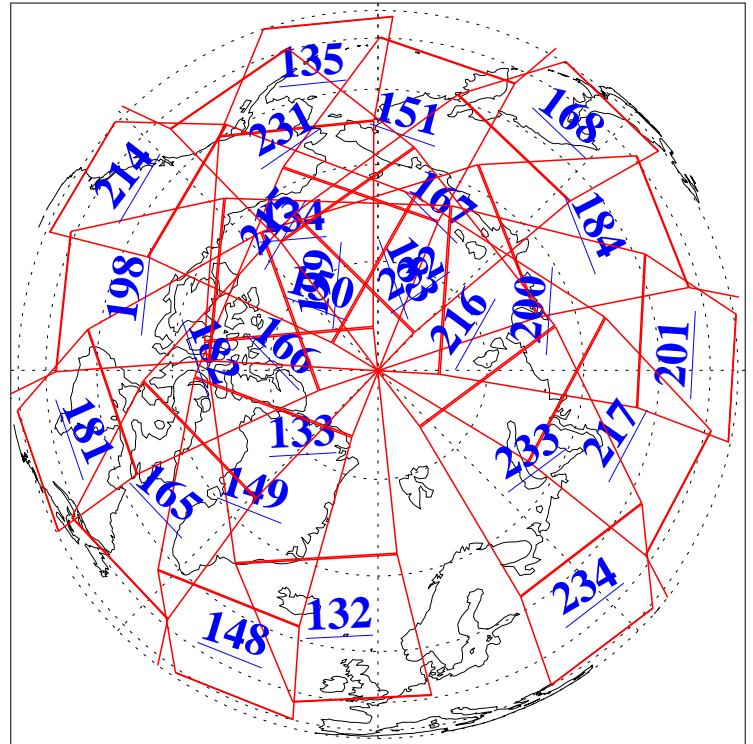

L1B Availability
AMSU Granules: 240
HSB Granules: 0
AIRS Granules: 240

1 Jan 2009
DoY 1
Aqua Day 2434
Granules: 1 to 120

Granules: 121 to 240

Legend: AMSU Available, HSB Available, AIRS Available

L1B Availability
AMSU Granules: 240
HSB Granules: 0
AIRS Granules: 240

1 Jan 2009
DoY 1
Aqua Day 2434
Ascending Granules

Descending Granules

Legend: AMSU Available, HSB Available, AIRS Available

L1B Availability
 AMSU Granules: 240
 HSB Granules: 0
 AIRS Granules: 240

1 Jan 2009
 DoY 1
 Aqua Day 2434

Northern Hemisphere Granules

Southern Hemisphere Granules

Legend: AMSU Available, HSB Available, AIRS Available