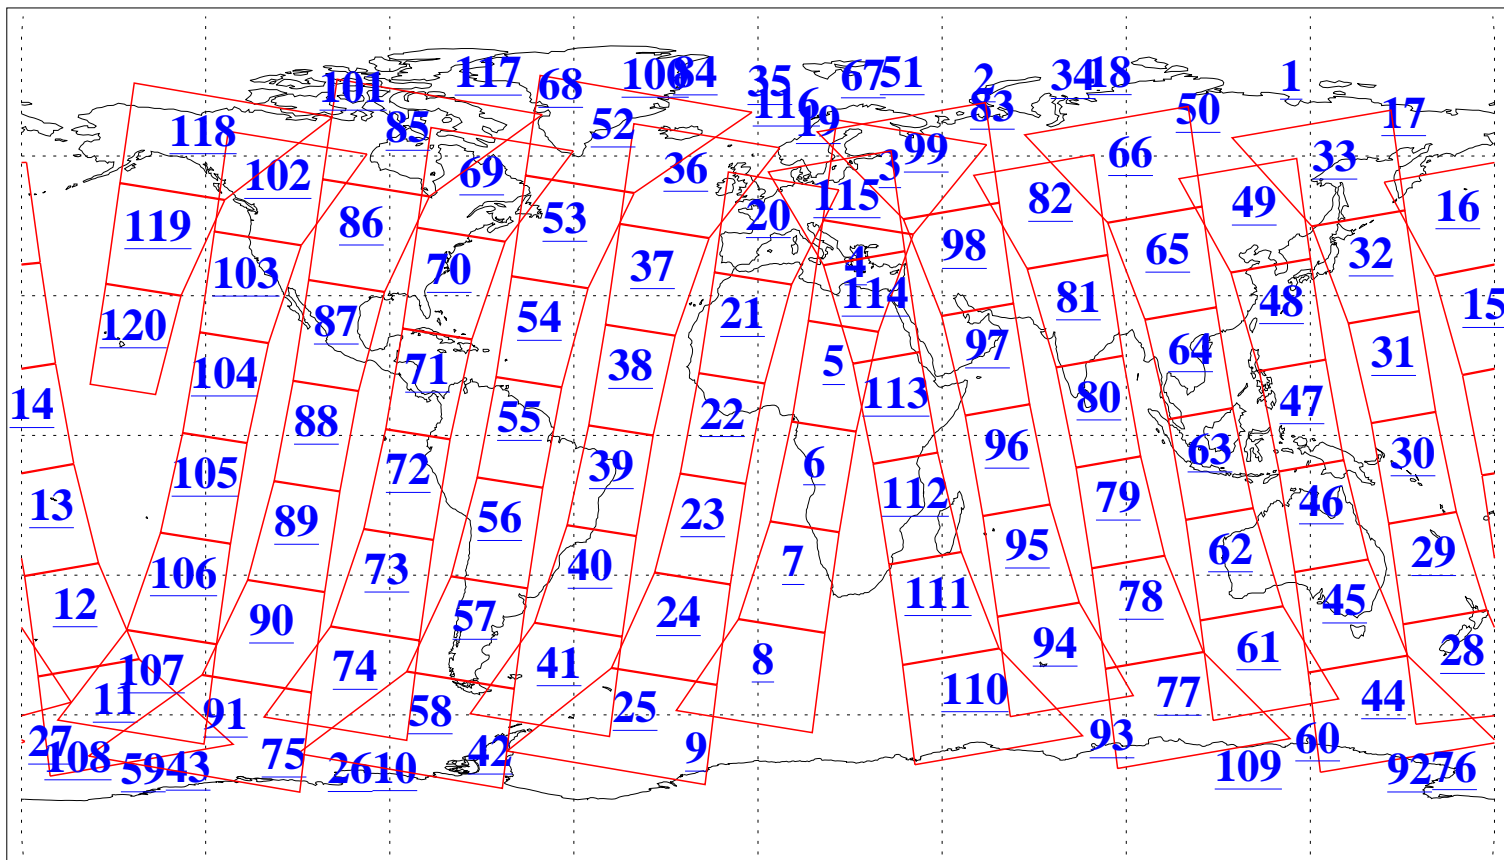

L1B Availability
AMSU Granules: 240
HSB Granules: 0
AIRS Granules: 240

1 Jan 2009
DoY 1
Aqua Day 2434
Granules: 1 to 120

Granules: 121 to 240

Legend: AMSU Available, HSB Available, AIRS Available

L1B Availability
AMSU Granules: 240
HSB Granules: 0
AIRS Granules: 240

1 Jan 2009
DoY 1
Aqua Day 2434
Ascending Granules

Descending Granules

Legend: AMSU Available, HSB Available, AIRS Available

L1B Availability
 AMSU Granules: 240
 HSB Granules: 0
 AIRS Granules: 240

1 Jan 2009
 DoY 1
 Aqua Day 2434

Northern Hemisphere Granules

Southern Hemisphere Granules

Legend: AMSU Available, HSB Available, AIRS Available