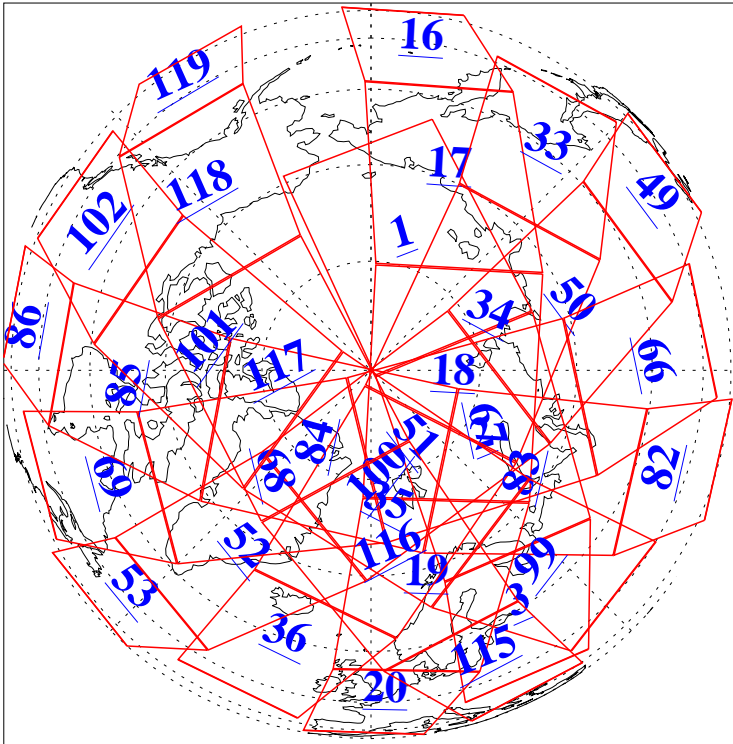

L1B Availability
AMSU Granules: 240
HSB Granules: 0
AIRS Granules: 240

1 Jan 2009
DoY 1
Aqua Day 2434
Granules: 1 to 120

Granules: 121 to 240

Legend: AMSU Available, HSB Available, AIRS Available

L1B Availability
AMSU Granules: 240
HSB Granules: 0
AIRS Granules: 240

1 Jan 2009
DoY 1
Aqua Day 2434
Ascending Granules

Descending Granules

Legend: AMSU Available, HSB Available, AIRS Available

L1B Availability
 AMSU Granules: 240
 HSB Granules: 0
 AIRS Granules: 240

1 Jan 2009
 DoY 1
 Aqua Day 2434

Northern Hemisphere Granules

Southern Hemisphere Granules

Legend: AMSU Available, HSB Available, AIRS Available