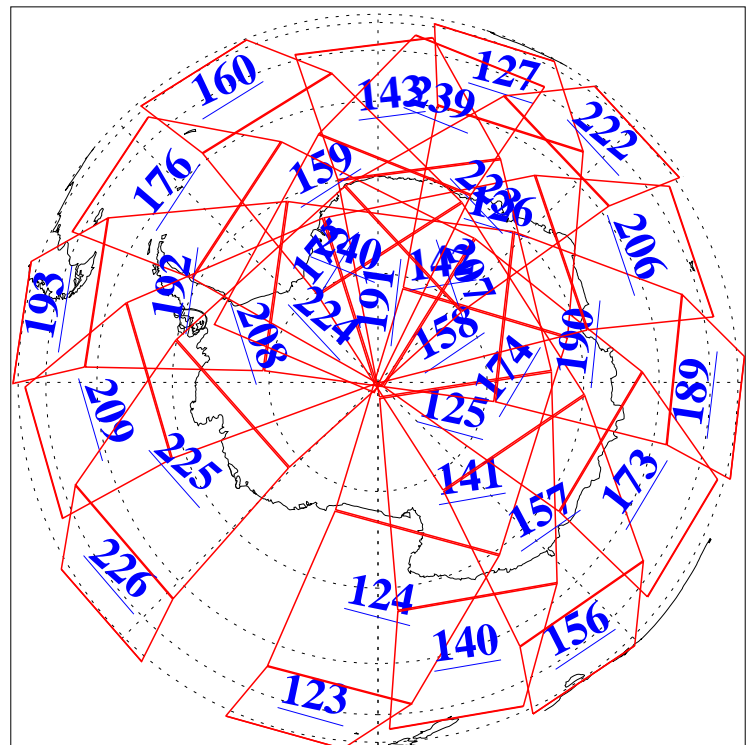

L1B Availability
AMSU Granules: 240
HSB Granules: 0
AIRS Granules: 240

1 Jan 2009
DoY 1
Aqua Day 2434
Granules: 1 to 120

Granules: 121 to 240

Legend: AMSU Available, HSB Available, AIRS Available

L1B Availability
AMSU Granules: 240
HSB Granules: 0
AIRS Granules: 240

1 Jan 2009
DoY 1
Aqua Day 2434
Ascending Granules

Descending Granules

Legend: AMSU Available, HSB Available, AIRS Available

L1B Availability
 AMSU Granules: 240
 HSB Granules: 0
 AIRS Granules: 240

1 Jan 2009
 DoY 1
 Aqua Day 2434

Northern Hemisphere Granules

Southern Hemisphere Granules

Legend: AMSU Available, HSB Available, AIRS Available