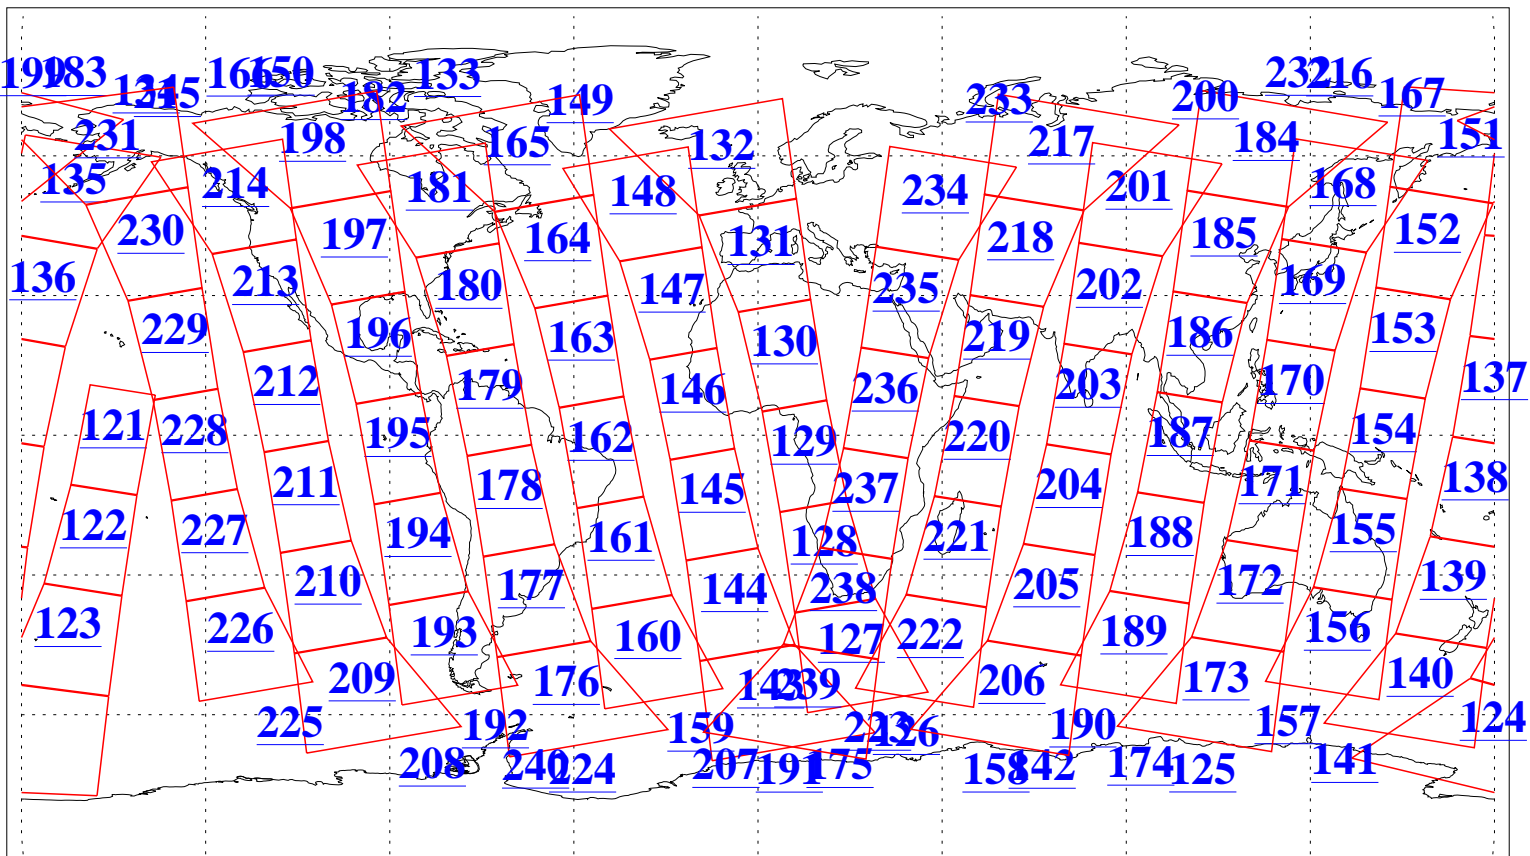

L1B Availability
AMSU Granules: 240
HSB Granules: 0
AIRS Granules: 240

1 Jan 2009
DoY 1
Aqua Day 2434
Granules: 1 to 120

Granules: 121 to 240

Legend: AMSU Available, HSB Available, AIRS Available

L1B Availability
AMSU Granules: 240
HSB Granules: 0
AIRS Granules: 240

1 Jan 2009
DoY 1
Aqua Day 2434
Ascending Granules

Descending Granules

Legend: AMSU Available, HSB Available, AIRS Available

L1B Availability
 AMSU Granules: 240
 HSB Granules: 0
 AIRS Granules: 240

1 Jan 2009
 DoY 1
 Aqua Day 2434