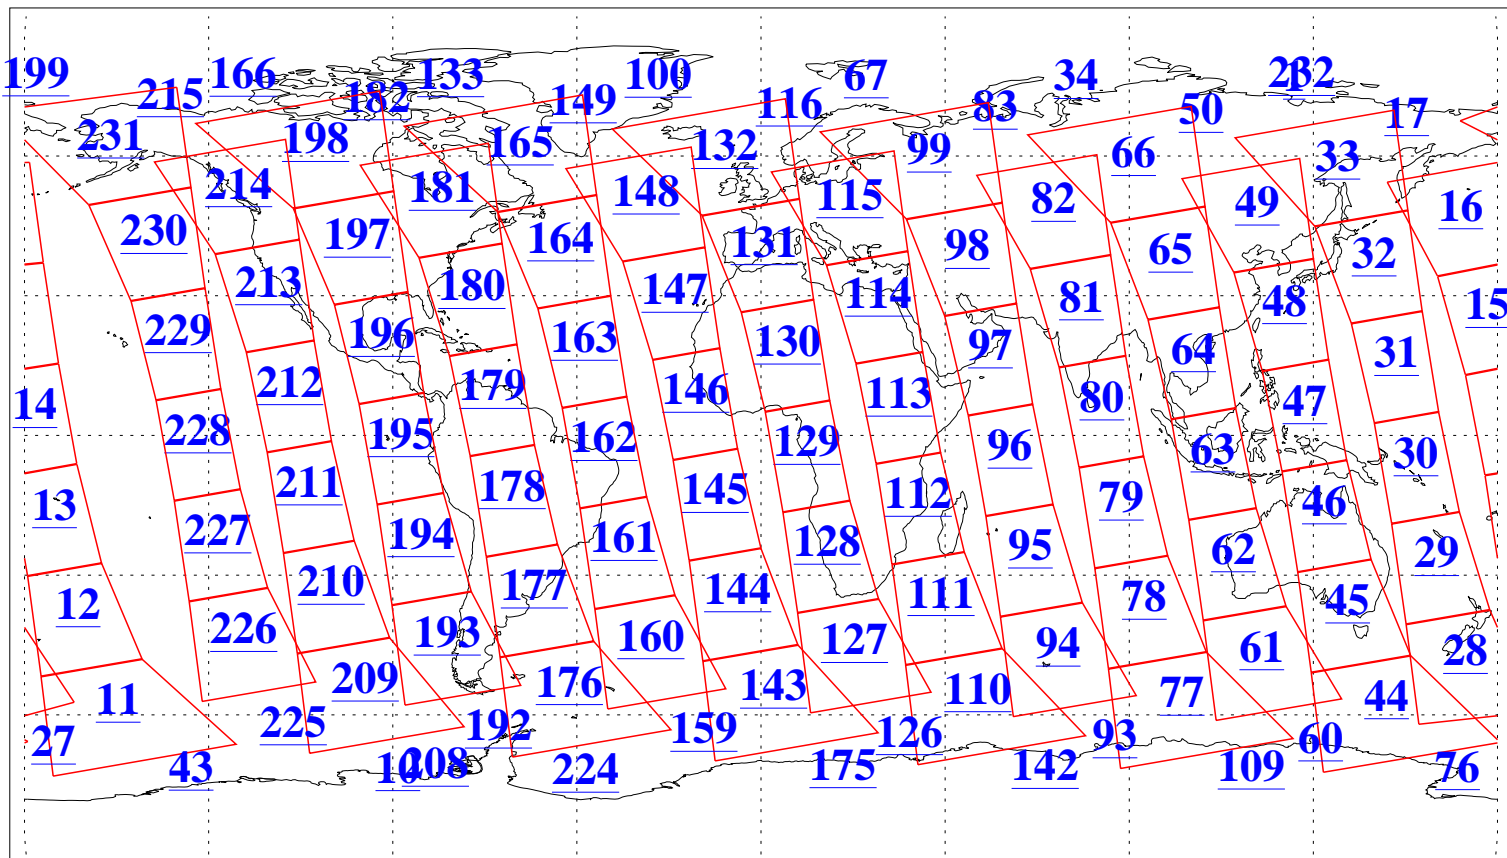

L1B Availability
AMSU Granules: 240
HSB Granules: 0
AIRS Granules: 240

1 Jan 2009
DoY 1
Aqua Day 2434
Granules: 1 to 120

Granules: 121 to 240

Legend: AMSU Available, HSB Available, AIRS Available

L1B Availability
AMSU Granules: 240
HSB Granules: 0
AIRS Granules: 240

1 Jan 2009
DoY 1
Aqua Day 2434
Ascending Granules

Descending Granules

Legend: AMSU Available, HSB Available, AIRS Available

L1B Availability
 AMSU Granules: 240
 HSB Granules: 0
 AIRS Granules: 240

1 Jan 2009
 DoY 1
 Aqua Day 2434

Northern Hemisphere Granules

Southern Hemisphere Granules

Legend: AMSU Available, HSB Available, AIRS Available