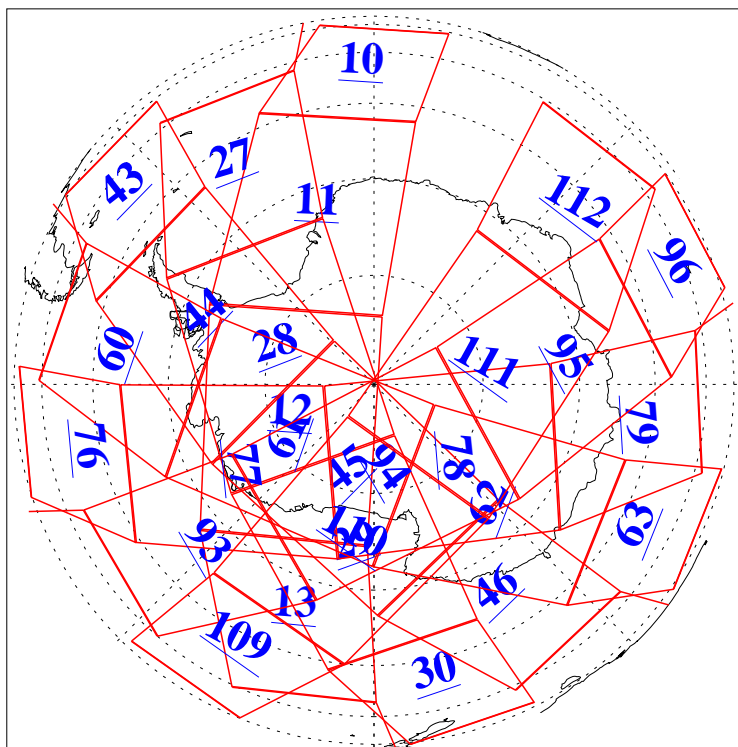

L1B Availability
AMSU Granules: 240
HSB Granules: 0
AIRS Granules: 240

26 Dec 2004
DoY 361
Aqua Day 967
Granules: 1 to 120

Granules: 121 to 240

Legend: AMSU Available, HSB Available, AIRS Available

L1B Availability
AMSU Granules: 240
HSB Granules: 0
AIRS Granules: 240

26 Dec 2004
DoY 361
Aqua Day 967

Ascending Granules

Descending Granules

Legend: AMSU Available, HSB Available, AIRS Available

L1B Availability
AMSU Granules: 240
HSB Granules: 0
AIRS Granules: 240

26 Dec 2004
DoY 361
Aqua Day 967

Northern Hemisphere Granules

Southern Hemisphere Granules

Legend: AMSU Available, HSB Available, AIRS Available