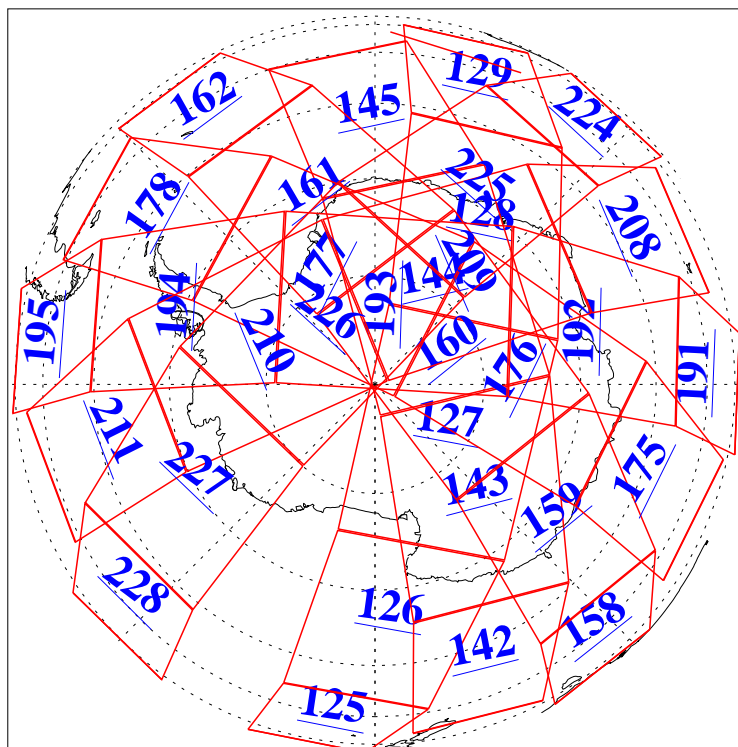

L1B Availability
AMSU Granules: 240
HSB Granules: 0
AIRS Granules: 240

26 Dec 2004
DoY 361
Aqua Day 967
Granules: 1 to 120

Granules: 121 to 240

Legend: AMSU Available, HSB Available, AIRS Available

L1B Availability
AMSU Granules: 240
HSB Granules: 0
AIRS Granules: 240

26 Dec 2004
DoY 361
Aqua Day 967

Ascending Granules

Descending Granules

Legend: AMSU Available, HSB Available, AIRS Available

L1B Availability
AMSU Granules: 240
HSB Granules: 0
AIRS Granules: 240

26 Dec 2004
DoY 361
Aqua Day 967

Northern Hemisphere Granules

Southern Hemisphere Granules

Legend: AMSU Available, HSB Available, AIRS Available