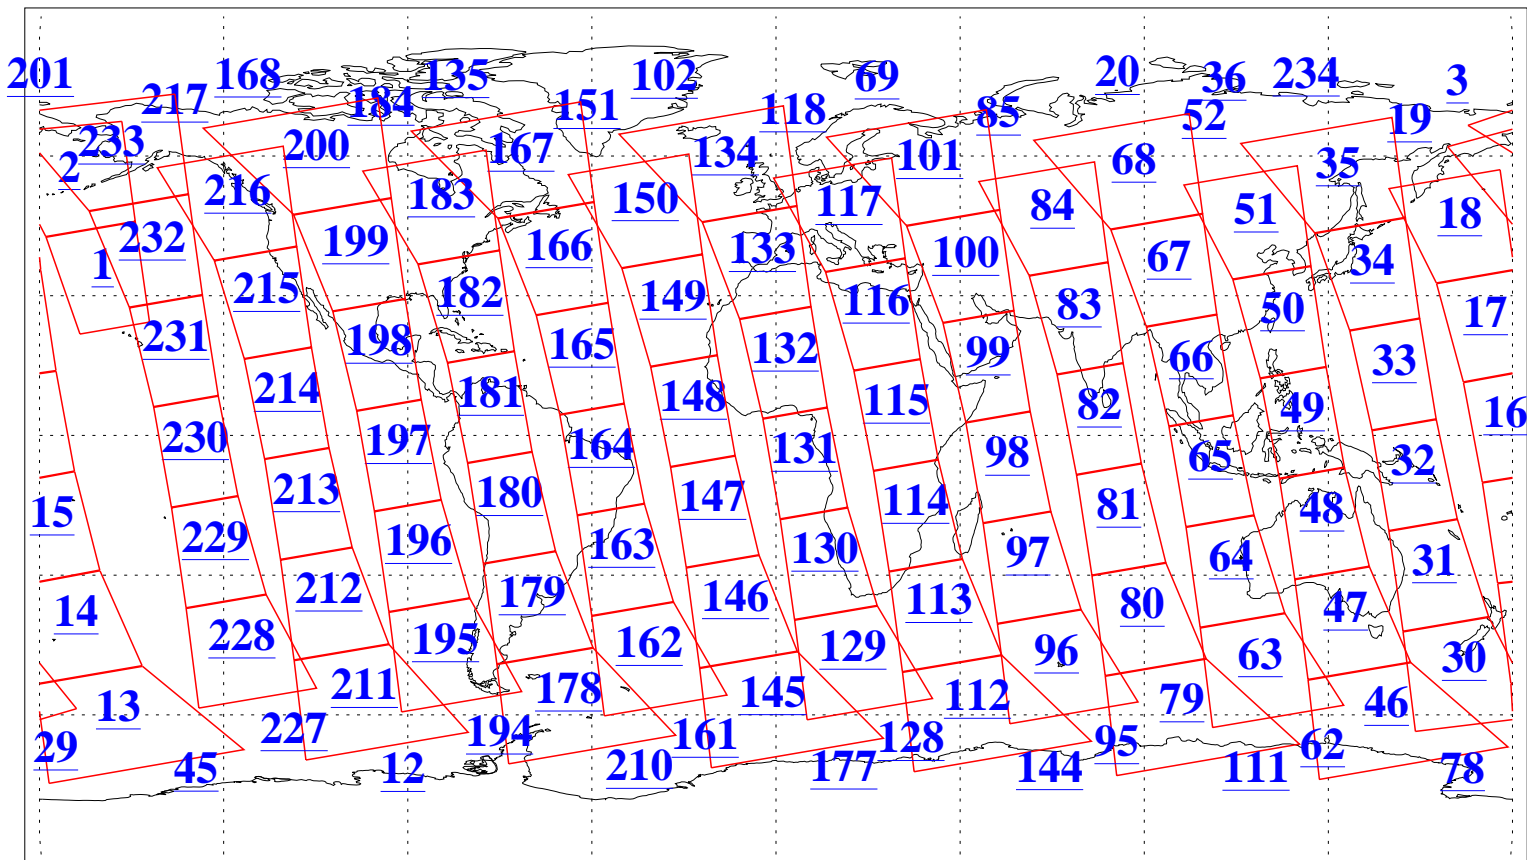

L1B Availability
AMSU Granules: 240
HSB Granules: 0
AIRS Granules: 240

26 Dec 2004
DoY 361
Aqua Day 967
Granules: 1 to 120

Granules: 121 to 240

Legend: AMSU Available, HSB Available, AIRS Available

L1B Availability
AMSU Granules: 240
HSB Granules: 0
AIRS Granules: 240

26 Dec 2004
DoY 361
Aqua Day 967

Ascending Granules

Descending Granules

Legend: AMSU Available, HSB Available, AIRS Available

L1B Availability
AMSU Granules: 240
HSB Granules: 0
AIRS Granules: 240

26 Dec 2004
DoY 361
Aqua Day 967

Northern Hemisphere Granules

Southern Hemisphere Granules

Legend: AMSU Available, HSB Available, AIRS Available