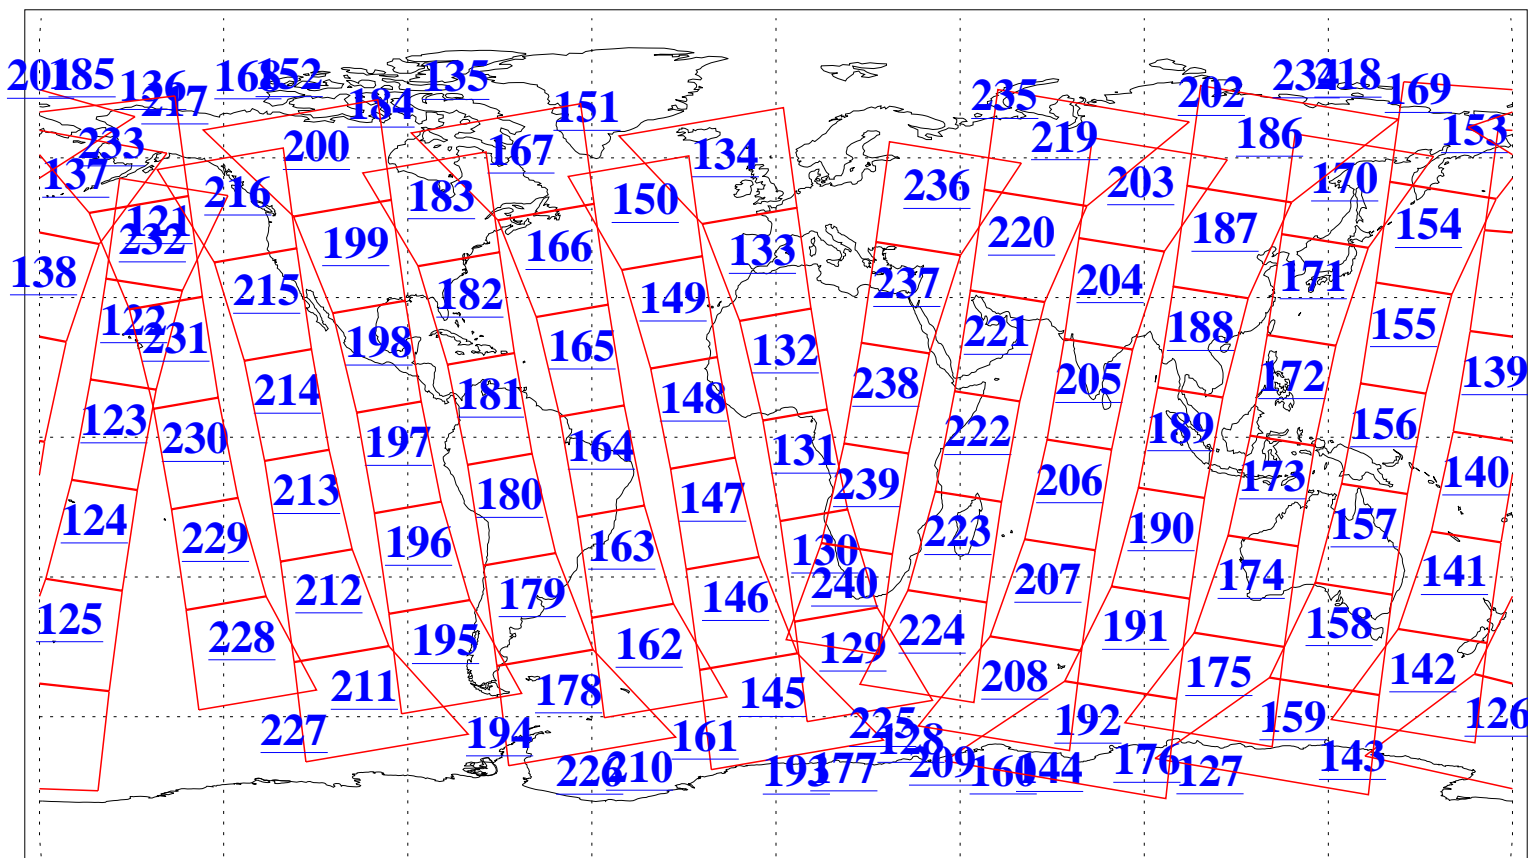

L1B Availability
AMSU Granules: 240
HSB Granules: 0
AIRS Granules: 240

26 Dec 2004
DoY 361
Aqua Day 967
Granules: 1 to 120

Granules: 121 to 240

Legend: AMSU Available, HSB Available, AIRS Available

L1B Availability
AMSU Granules: 240
HSB Granules: 0
AIRS Granules: 240

26 Dec 2004
DoY 361
Aqua Day 967

Ascending Granules

Descending Granules

Legend: AMSU Available, HSB Available, AIRS Available

L1B Availability
AMSU Granules: 240
HSB Granules: 0
AIRS Granules: 240

26 Dec 2004
DoY 361
Aqua Day 967