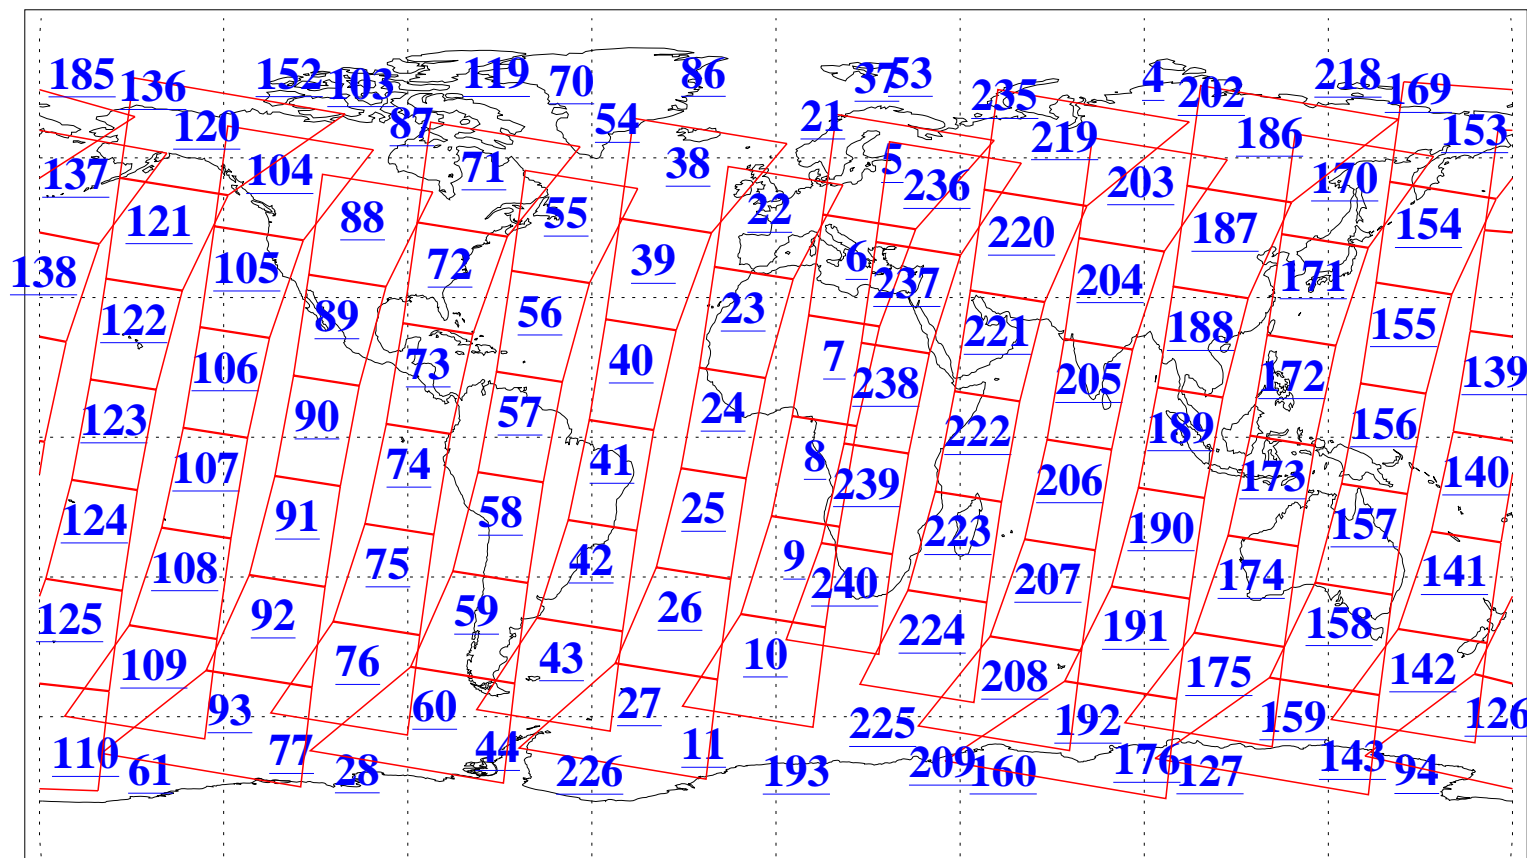

L1B Availability
AMSU Granules: 240
HSB Granules: 0
AIRS Granules: 240

26 Dec 2004
DoY 361
Aqua Day 967
Granules: 1 to 120

Granules: 121 to 240

Legend: AMSU Available, HSB Available, AIRS Available

L1B Availability
AMSU Granules: 240
HSB Granules: 0
AIRS Granules: 240

26 Dec 2004
DoY 361
Aqua Day 967

Ascending Granules

Descending Granules

Legend: AMSU Available, HSB Available, AIRS Available

L1B Availability
AMSU Granules: 240
HSB Granules: 0
AIRS Granules: 240

26 Dec 2004
DoY 361
Aqua Day 967

Northern Hemisphere Granules

Southern Hemisphere Granules

Legend: AMSU Available, HSB Available, AIRS Available