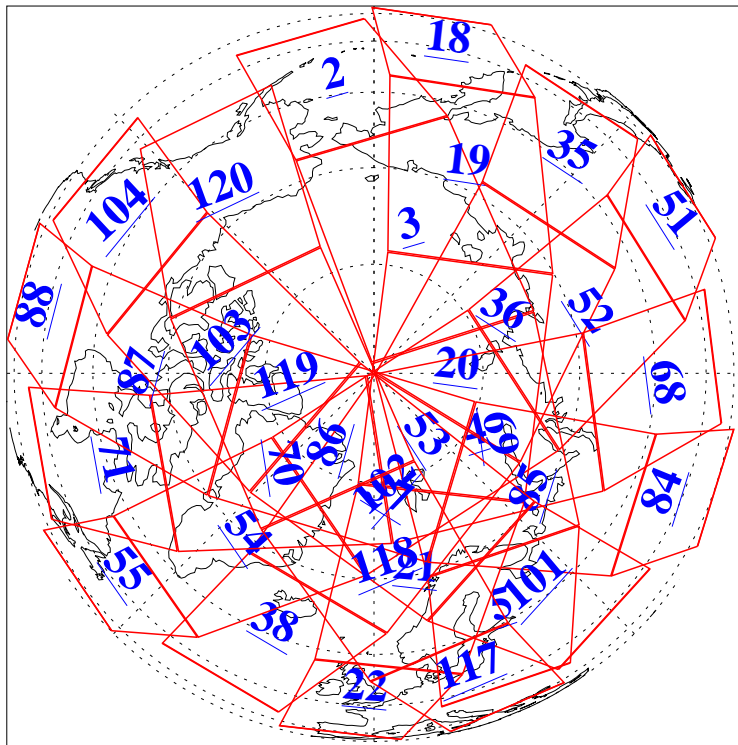

L1B Availability
AMSU Granules: 240
HSB Granules: 0
AIRS Granules: 240

26 Dec 2004
DoY 361
Aqua Day 967
Granules: 1 to 120

Granules: 121 to 240

Legend: AMSU Available, HSB Available, AIRS Available

L1B Availability
AMSU Granules: 240
HSB Granules: 0
AIRS Granules: 240

26 Dec 2004
DoY 361
Aqua Day 967

Ascending Granules

Descending Granules

Legend: AMSU Available, HSB Available, AIRS Available

L1B Availability
AMSU Granules: 240
HSB Granules: 0
AIRS Granules: 240

26 Dec 2004
DoY 361
Aqua Day 967

Northern Hemisphere Granules

Southern Hemisphere Granules

Legend: AMSU Available, HSB Available, AIRS Available