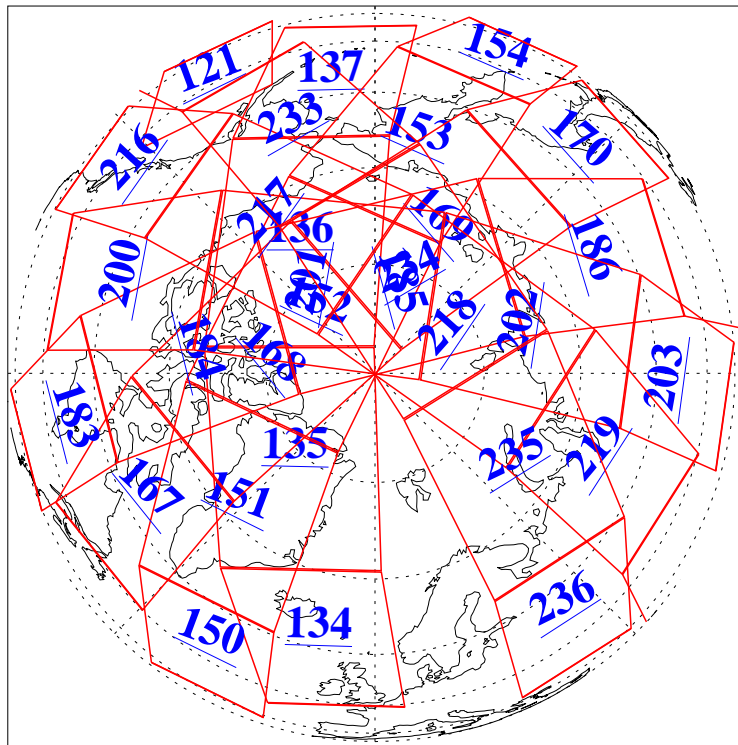

L1B Availability
AMSU Granules: 240
HSB Granules: 0
AIRS Granules: 240

26 Dec 2004
DoY 361
Aqua Day 967
Granules: 1 to 120

Granules: 121 to 240

Legend: AMSU Available, HSB Available, AIRS Available

L1B Availability
AMSU Granules: 240
HSB Granules: 0
AIRS Granules: 240

26 Dec 2004
DoY 361
Aqua Day 967

Ascending Granules

Descending Granules

Legend: AMSU Available, HSB Available, AIRS Available

L1B Availability
AMSU Granules: 240
HSB Granules: 0
AIRS Granules: 240

26 Dec 2004
DoY 361
Aqua Day 967

Northern Hemisphere Granules

Southern Hemisphere Granules

Legend: AMSU Available, HSB Available, AIRS Available