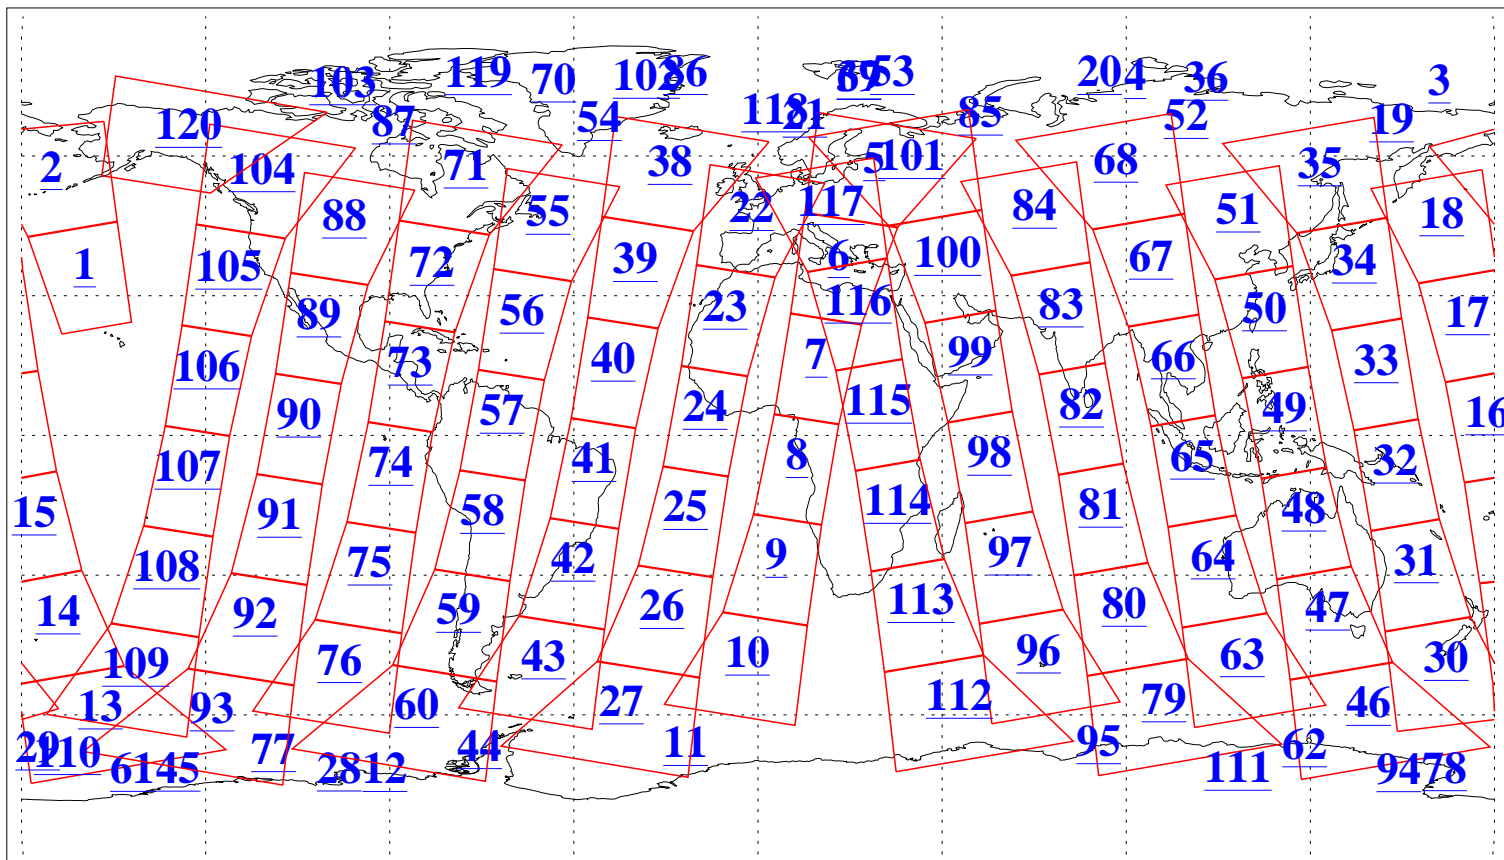

L1B Availability
AMSU Granules: 240
HSB Granules: 0
AIRS Granules: 240

26 Dec 2004
DoY 361
Aqua Day 967
Granules: 1 to 120

Granules: 121 to 240

Legend: AMSU Available, HSB Available, AIRS Available

L1B Availability
AMSU Granules: 240
HSB Granules: 0
AIRS Granules: 240

26 Dec 2004
DoY 361
Aqua Day 967

Ascending Granules

Descending Granules

Legend: AMSU Available, HSB Available, AIRS Available

L1B Availability
AMSU Granules: 240
HSB Granules: 0
AIRS Granules: 240

26 Dec 2004
DoY 361
Aqua Day 967

Northern Hemisphere Granules

Southern Hemisphere Granules

Legend: AMSU Available, HSB Available, AIRS Available