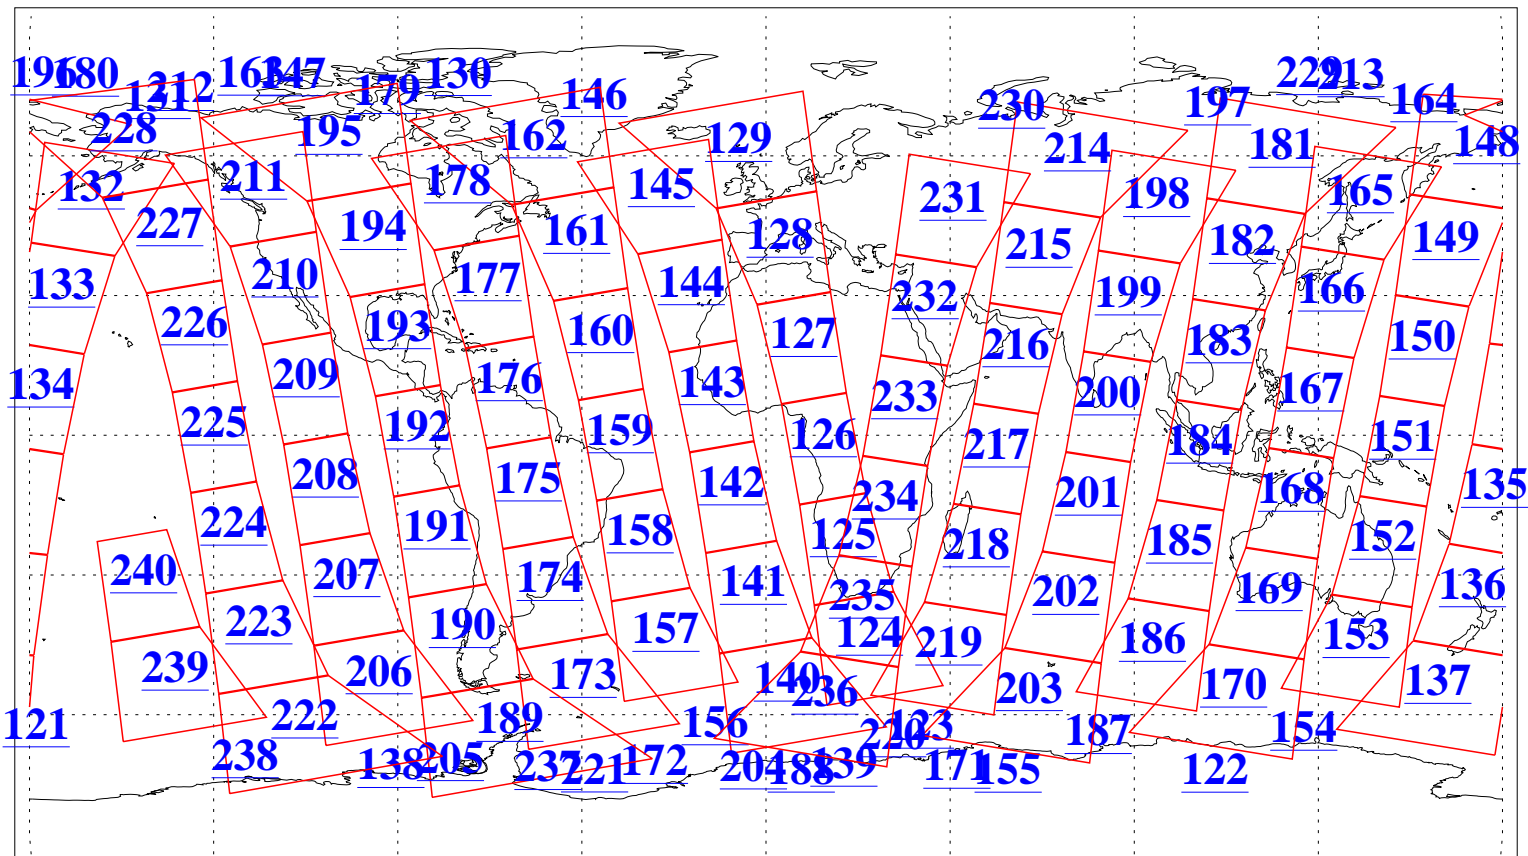

L1B Availability
AMSU Granules: 240
HSB Granules: 0
AIRS Granules: 240

23 Dec 2004
DoY 358
Aqua Day 964
Granules: 1 to 120

Granules: 121 to 240

Legend: AMSU Available, HSB Available, AIRS Available

L1B Availability
AMSU Granules: 240
HSB Granules: 0
AIRS Granules: 240

23 Dec 2004
DoY 358
Aqua Day 964

Ascending Granules

Descending Granules

Legend: AMSU Available, HSB Available, AIRS Available

L1B Availability
 AMSU Granules: 240
 HSB Granules: 0
 AIRS Granules: 240

23 Dec 2004
 DoY 358
 Aqua Day 964

Northern Hemisphere Granules

Southern Hemisphere Granules

Legend: AMSU Available, HSB Available, AIRS Available