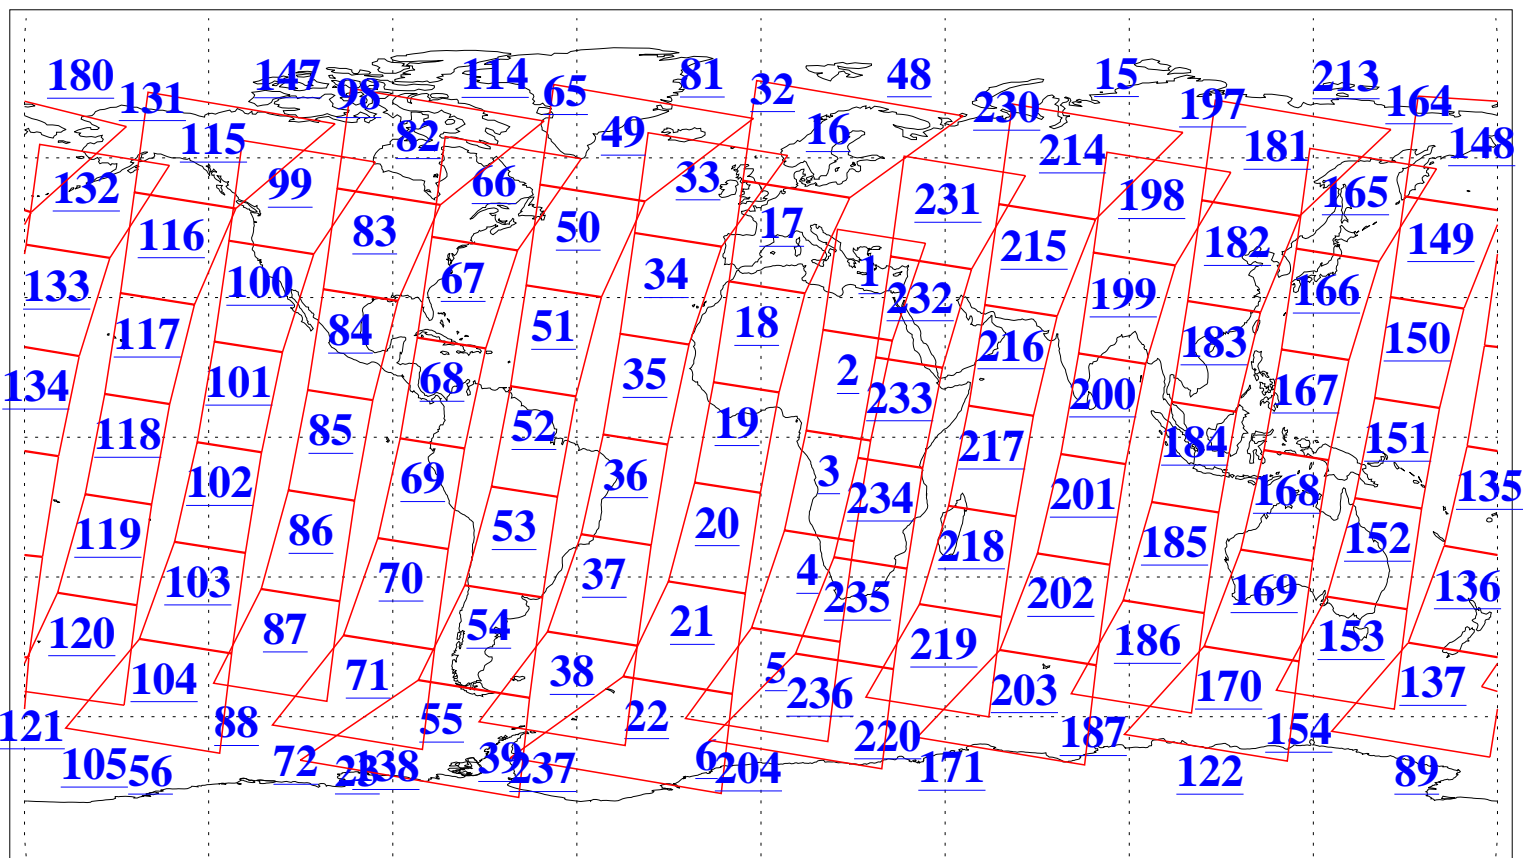

L1B Availability
AMSU Granules: 240
HSB Granules: 0
AIRS Granules: 240

23 Dec 2004
DoY 358
Aqua Day 964
Granules: 1 to 120

Granules: 121 to 240

Legend: AMSU Available, HSB Available, AIRS Available

L1B Availability
AMSU Granules: 240
HSB Granules: 0
AIRS Granules: 240

23 Dec 2004
DoY 358
Aqua Day 964

Ascending Granules

Descending Granules

Legend: AMSU Available, HSB Available, AIRS Available

L1B Availability
 AMSU Granules: 240
 HSB Granules: 0
 AIRS Granules: 240

23 Dec 2004
 DoY 358
 Aqua Day 964

Northern Hemisphere Granules

Southern Hemisphere Granules

Legend: AMSU Available, HSB Available, AIRS Available