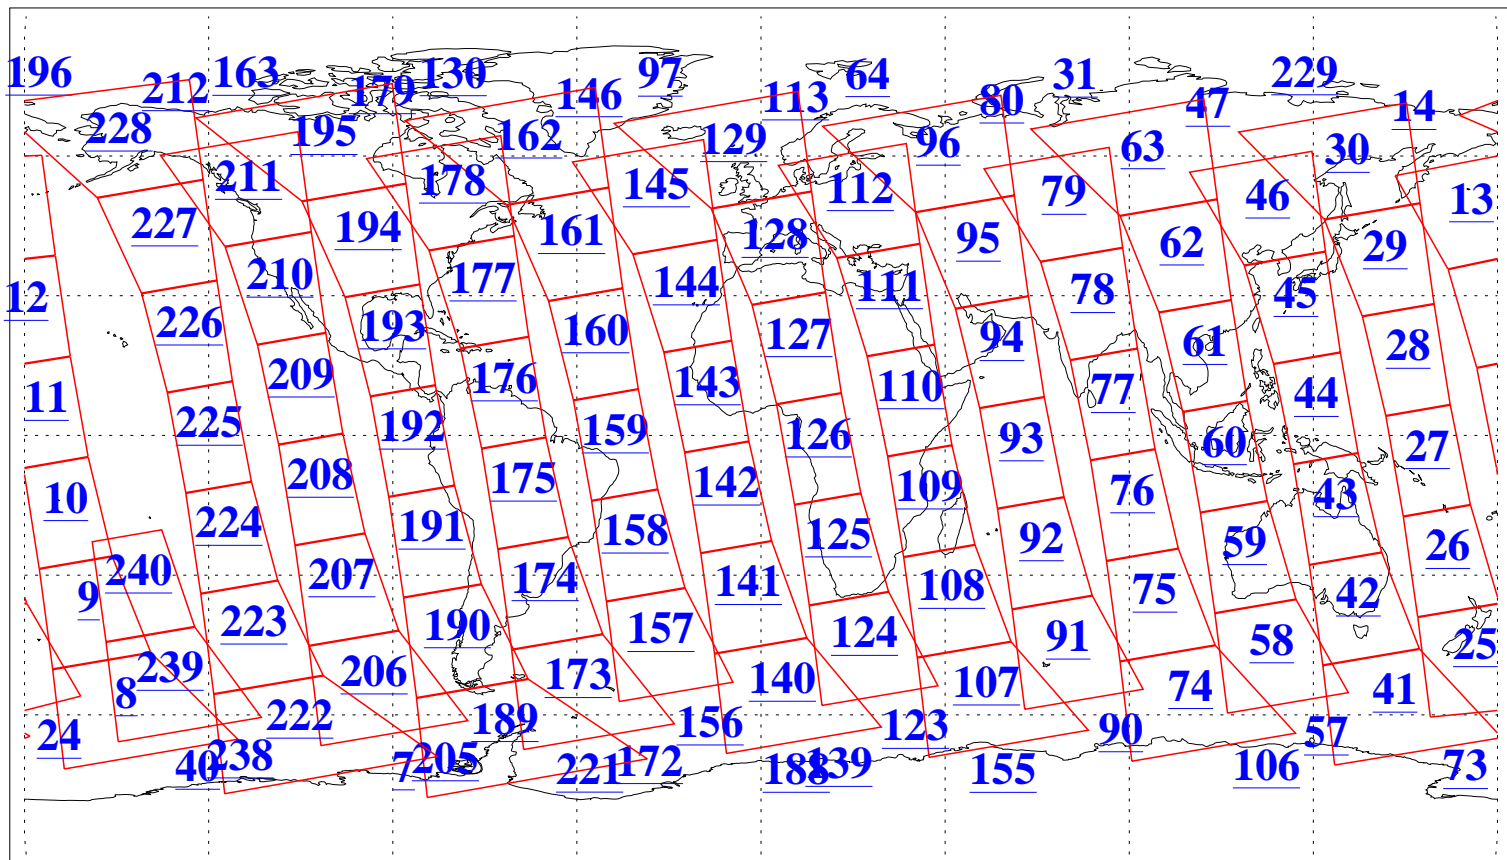

L1B Availability
AMSU Granules: 240
HSB Granules: 0
AIRS Granules: 240

23 Dec 2004
DoY 358
Aqua Day 964
Granules: 1 to 120

Granules: 121 to 240

Legend: AMSU Available, HSB Available, AIRS Available

L1B Availability
AMSU Granules: 240
HSB Granules: 0
AIRS Granules: 240

23 Dec 2004
DoY 358
Aqua Day 964

Ascending Granules

Descending Granules

Legend: AMSU Available, HSB Available, AIRS Available

L1B Availability
 AMSU Granules: 240
 HSB Granules: 0
 AIRS Granules: 240

23 Dec 2004
 DoY 358
 Aqua Day 964

Northern Hemisphere Granules

Southern Hemisphere Granules

Legend: AMSU Available, HSB Available, AIRS Available