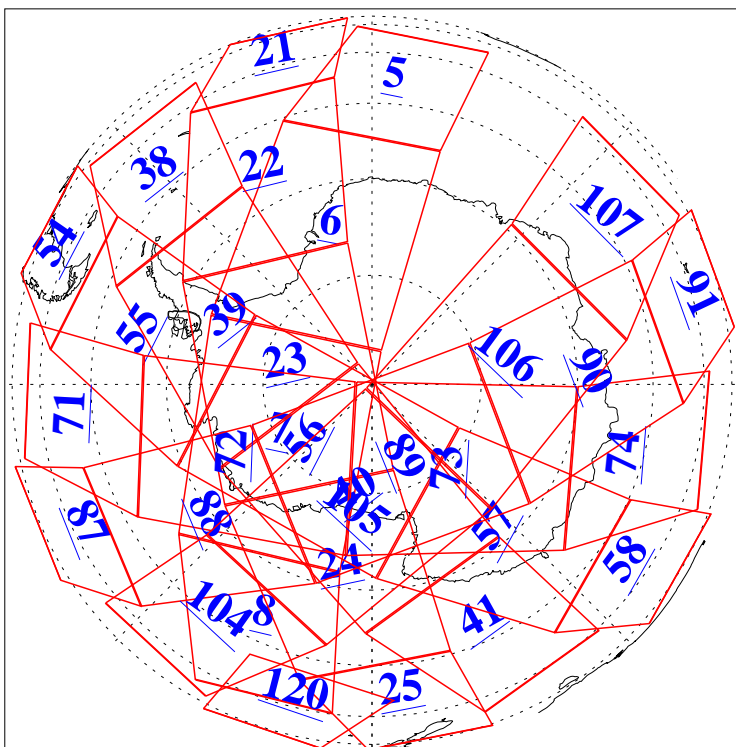

L1B Availability
AMSU Granules: 240
HSB Granules: 0
AIRS Granules: 240

23 Dec 2004
DoY 358
Aqua Day 964
Granules: 1 to 120

Granules: 121 to 240

Legend: AMSU Available, HSB Available, AIRS Available

L1B Availability
AMSU Granules: 240
HSB Granules: 0
AIRS Granules: 240

23 Dec 2004
DoY 358
Aqua Day 964

Ascending Granules

Descending Granules

Legend: AMSU Available, HSB Available, AIRS Available

L1B Availability
 AMSU Granules: 240
 HSB Granules: 0
 AIRS Granules: 240

23 Dec 2004
 DoY 358
 Aqua Day 964

Northern Hemisphere Granules

Southern Hemisphere Granules

Legend: AMSU Available, HSB Available, AIRS Available