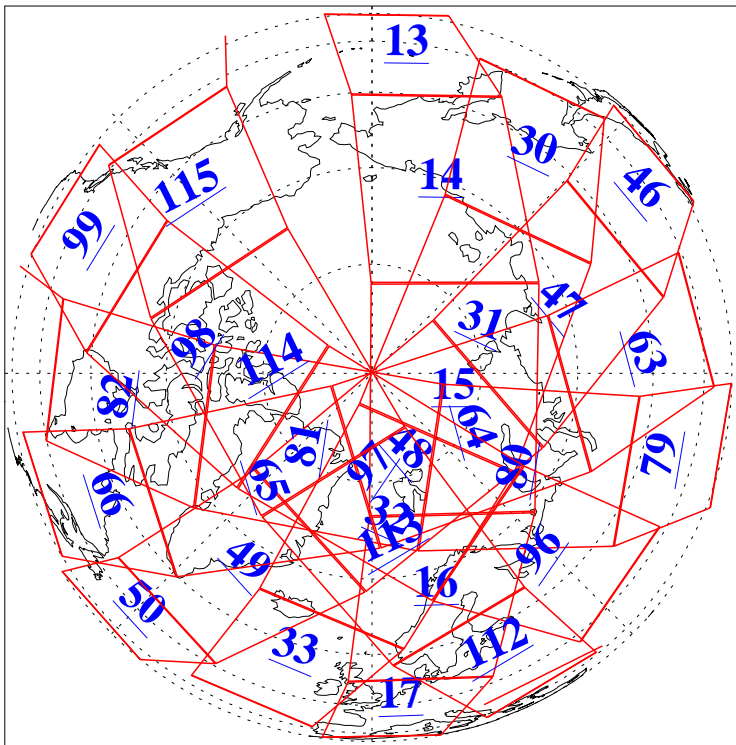

L1B Availability
AMSU Granules: 240
HSB Granules: 0
AIRS Granules: 240

23 Dec 2004
DoY 358
Aqua Day 964
Granules: 1 to 120

Granules: 121 to 240

Legend: AMSU Available, HSB Available, AIRS Available

L1B Availability
AMSU Granules: 240
HSB Granules: 0
AIRS Granules: 240

23 Dec 2004
DoY 358
Aqua Day 964

Ascending Granules

Descending Granules

Legend: AMSU Available, HSB Available, AIRS Available

L1B Availability
 AMSU Granules: 240
 HSB Granules: 0
 AIRS Granules: 240

23 Dec 2004
 DoY 358
 Aqua Day 964

Northern Hemisphere Granules

Southern Hemisphere Granules

Legend: AMSU Available, HSB Available, AIRS Available