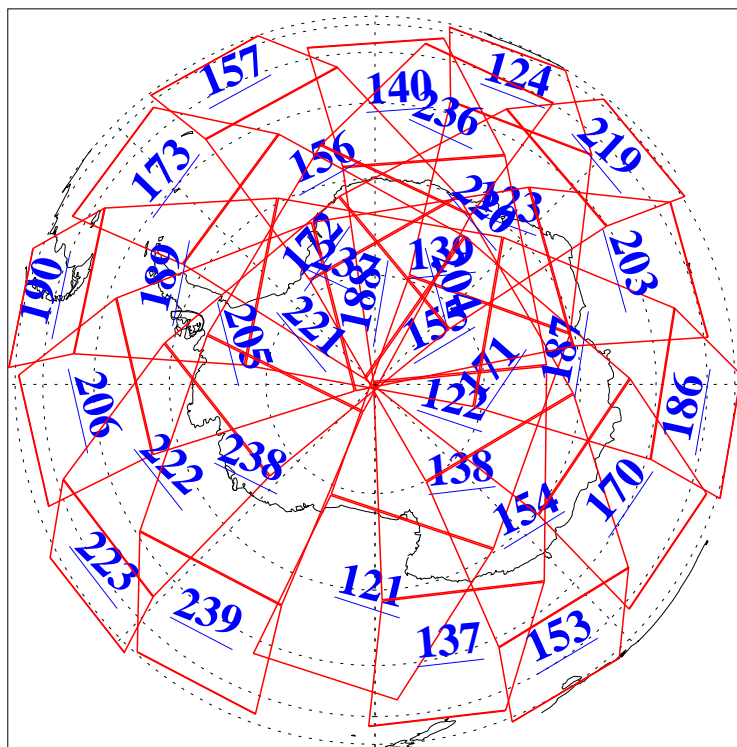

L1B Availability
AMSU Granules: 240
HSB Granules: 0
AIRS Granules: 240

23 Dec 2004
DoY 358
Aqua Day 964
Granules: 1 to 120

Granules: 121 to 240

Legend: AMSU Available, HSB Available, AIRS Available

L1B Availability
AMSU Granules: 240
HSB Granules: 0
AIRS Granules: 240

23 Dec 2004
DoY 358
Aqua Day 964

Ascending Granules

Descending Granules

Legend: AMSU Available, HSB Available, AIRS Available

L1B Availability
 AMSU Granules: 240
 HSB Granules: 0
 AIRS Granules: 240

23 Dec 2004
 DoY 358
 Aqua Day 964

Northern Hemisphere Granules

Southern Hemisphere Granules

Legend: AMSU Available, HSB Available, AIRS Available