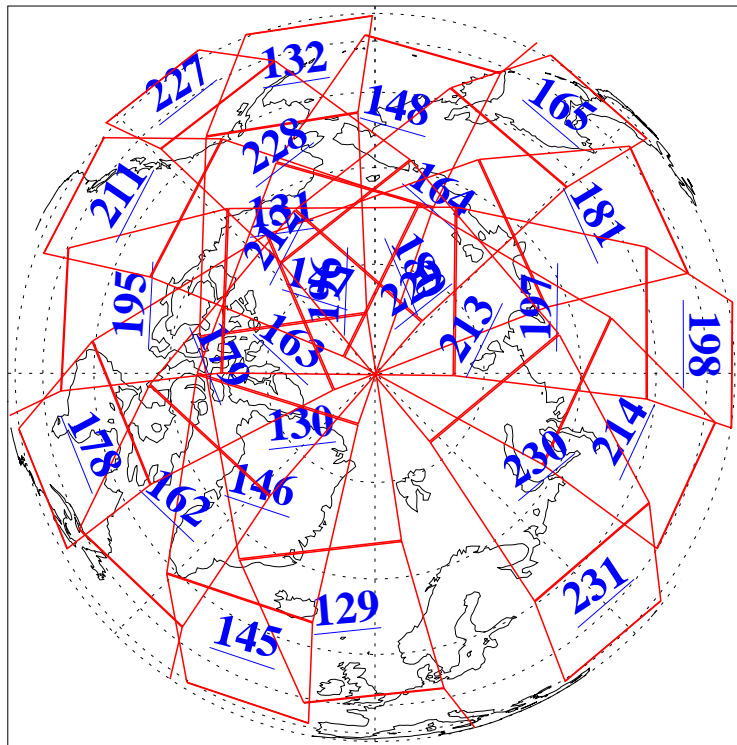

L1B Availability
AMSU Granules: 240
HSB Granules: 0
AIRS Granules: 240

23 Dec 2004
DoY 358
Aqua Day 964
Granules: 1 to 120

Granules: 121 to 240

Legend: AMSU Available, HSB Available, AIRS Available

L1B Availability
AMSU Granules: 240
HSB Granules: 0
AIRS Granules: 240

23 Dec 2004
DoY 358
Aqua Day 964

Ascending Granules

Descending Granules

Legend: AMSU Available, HSB Available, AIRS Available

L1B Availability
 AMSU Granules: 240
 HSB Granules: 0
 AIRS Granules: 240

23 Dec 2004
 DoY 358
 Aqua Day 964

Northern Hemisphere Granules

Southern Hemisphere Granules

Legend: AMSU Available, HSB Available, AIRS Available