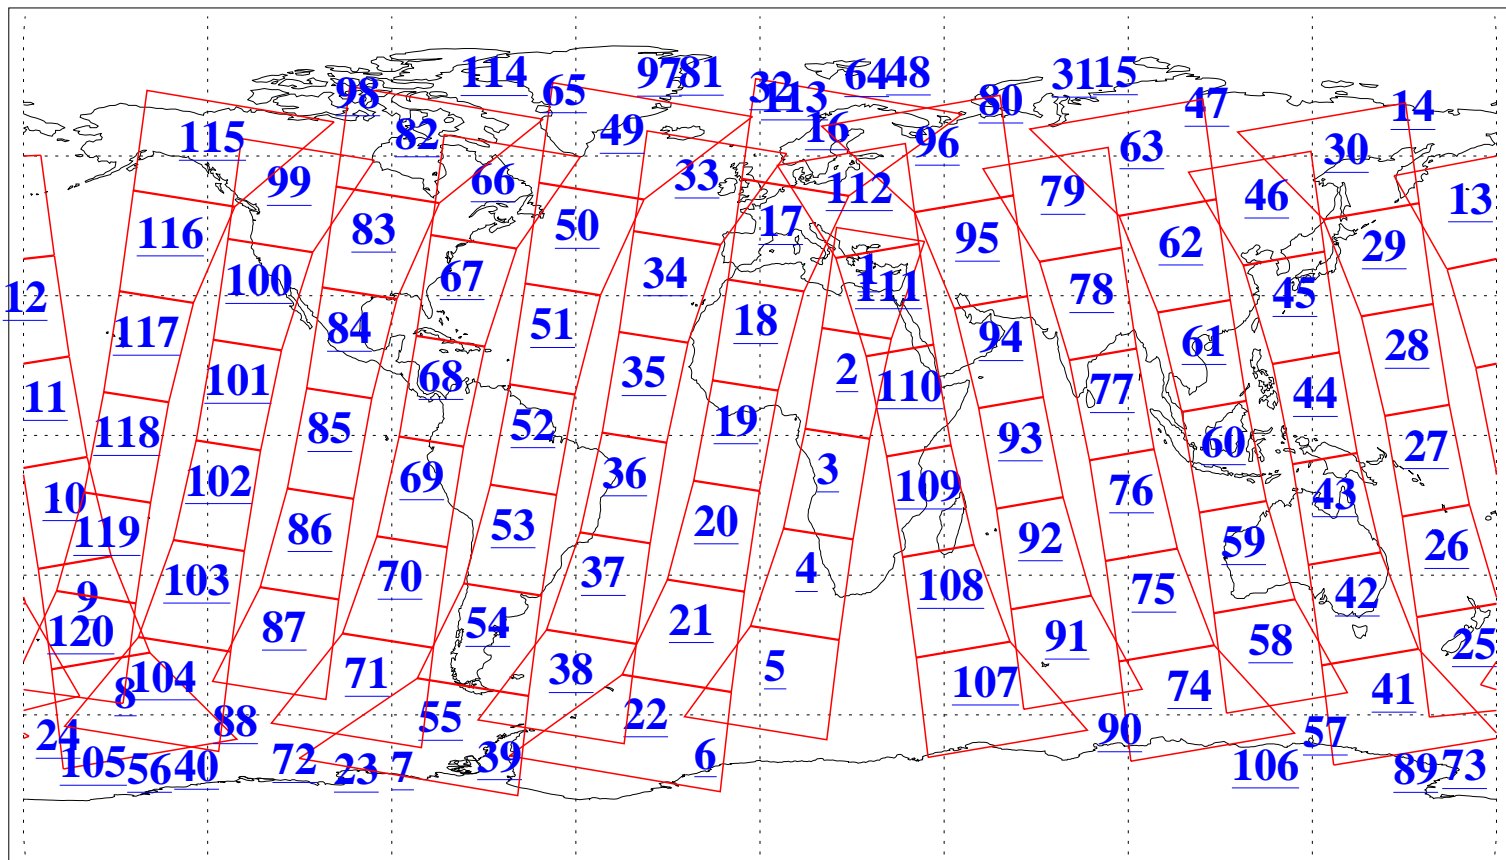

L1B Availability
AMSU Granules: 240
HSB Granules: 0
AIRS Granules: 240

23 Dec 2004
DoY 358
Aqua Day 964
Granules: 1 to 120

Granules: 121 to 240

Legend: AMSU Available, HSB Available, AIRS Available

L1B Availability
AMSU Granules: 240
HSB Granules: 0
AIRS Granules: 240

23 Dec 2004
DoY 358
Aqua Day 964

Ascending Granules

Descending Granules

Legend: AMSU Available, HSB Available, AIRS Available

L1B Availability
 AMSU Granules: 240
 HSB Granules: 0
 AIRS Granules: 240

23 Dec 2004
 DoY 358
 Aqua Day 964

Northern Hemisphere Granules

Southern Hemisphere Granules

Legend: AMSU Available, HSB Available, AIRS Available