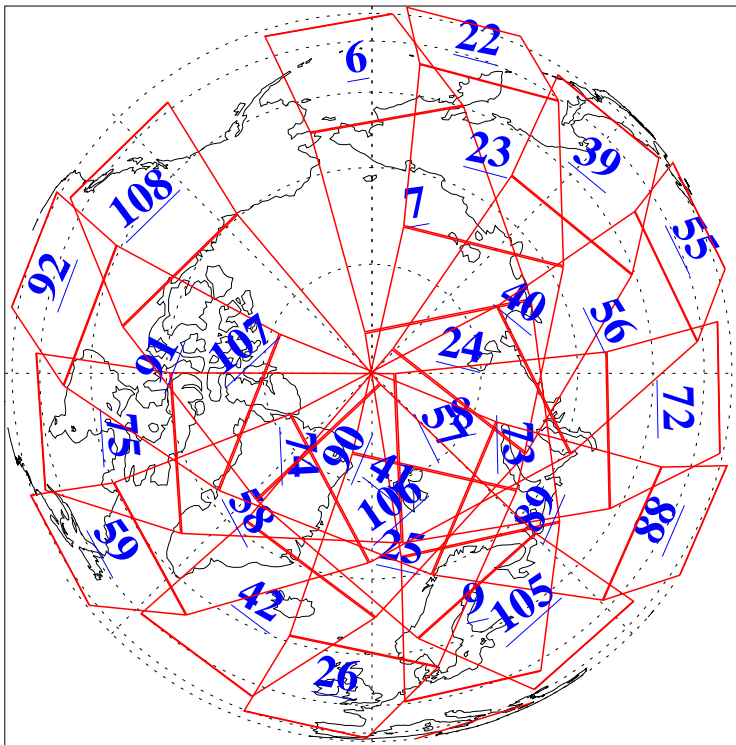

L1B Availability
AMSU Granules: 240
HSB Granules: 0
AIRS Granules: 240

22 Dec 2004
DoY 357
Aqua Day 963
Granules: 1 to 120

Granules: 121 to 240

Legend: AMSU Available, HSB Available, AIRS Available

L1B Availability
AMSU Granules: 240
HSB Granules: 0
AIRS Granules: 240

22 Dec 2004
DoY 357
Aqua Day 963

Ascending Granules

Descending Granules

Legend: AMSU Available, HSB Available, AIRS Available

L1B Availability
 AMSU Granules: 240
 HSB Granules: 0
 AIRS Granules: 240

22 Dec 2004
 DoY 357
 Aqua Day 963

Northern Hemisphere Granules

Southern Hemisphere Granules

Legend: AMSU Available, HSB Available, AIRS Available