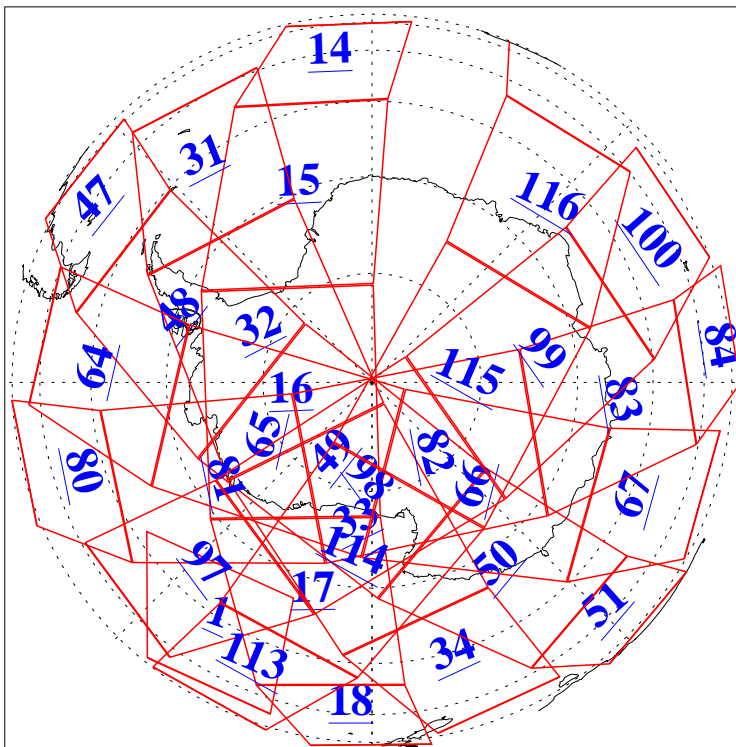

L1B Availability
AMSU Granules: 240
HSB Granules: 0
AIRS Granules: 240

22 Dec 2004
DoY 357
Aqua Day 963
Granules: 1 to 120

Granules: 121 to 240

Legend: AMSU Available, HSB Available, AIRS Available

L1B Availability
AMSU Granules: 240
HSB Granules: 0
AIRS Granules: 240

22 Dec 2004
DoY 357
Aqua Day 963

Ascending Granules

Descending Granules

Legend: AMSU Available, HSB Available, AIRS Available

L1B Availability
 AMSU Granules: 240
 HSB Granules: 0
 AIRS Granules: 240

22 Dec 2004
 DoY 357
 Aqua Day 963

Northern Hemisphere Granules

Southern Hemisphere Granules

Legend: AMSU Available, HSB Available, AIRS Available