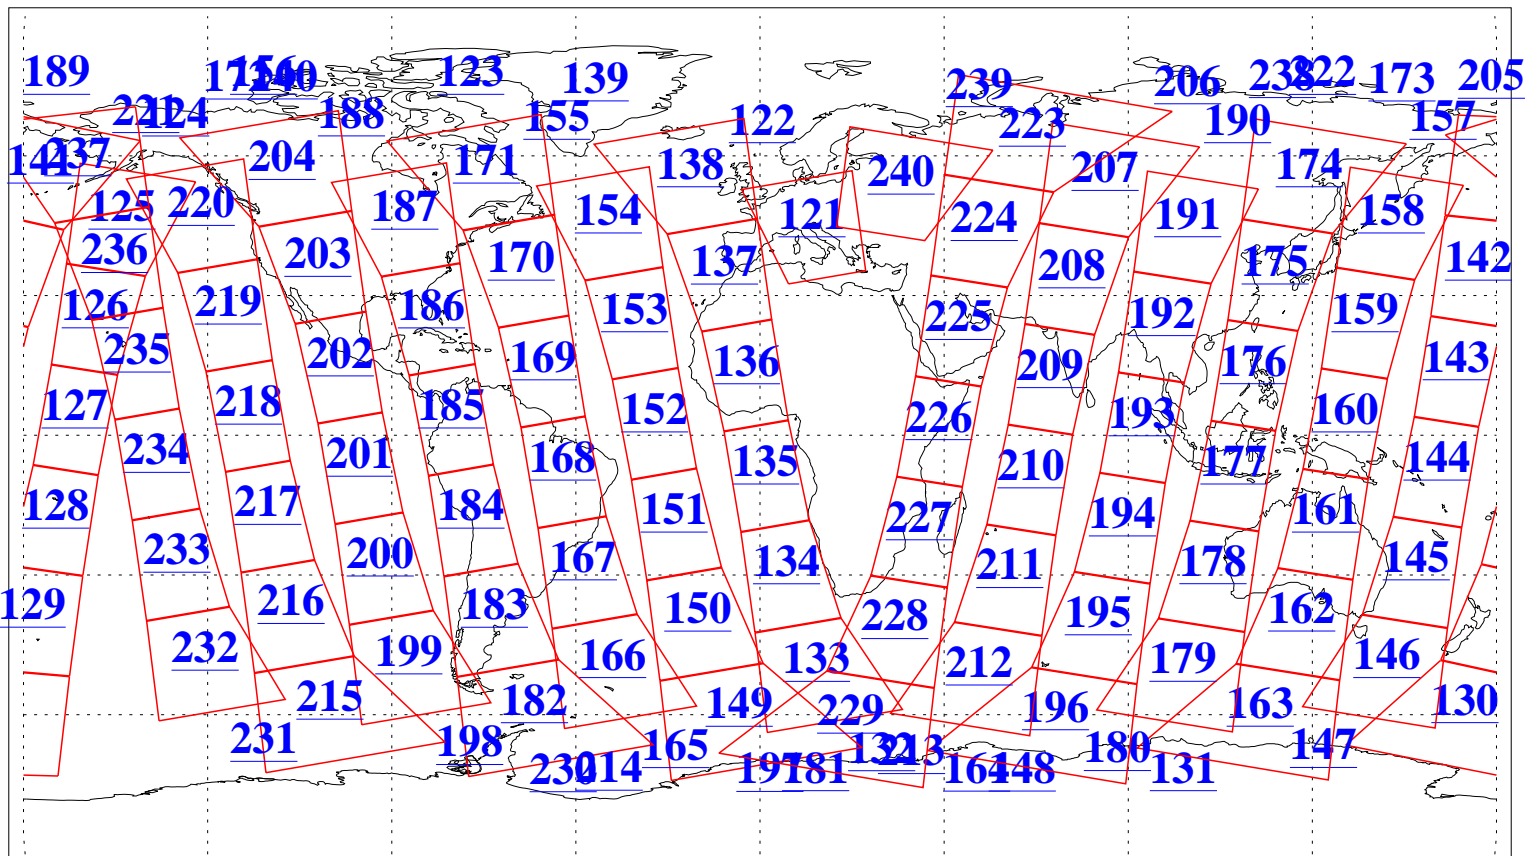

L1B Availability
AMSU Granules: 240
HSB Granules: 0
AIRS Granules: 240

22 Dec 2004
DoY 357
Aqua Day 963
Granules: 1 to 120

Granules: 121 to 240

Legend: AMSU Available, HSB Available, AIRS Available

L1B Availability
AMSU Granules: 240
HSB Granules: 0
AIRS Granules: 240

22 Dec 2004
DoY 357
Aqua Day 963

Ascending Granules

Descending Granules

Legend: AMSU Available, HSB Available, AIRS Available

L1B Availability
 AMSU Granules: 240
 HSB Granules: 0
 AIRS Granules: 240

22 Dec 2004
 DoY 357
 Aqua Day 963

Northern Hemisphere Granules

Southern Hemisphere Granules

Legend: AMSU Available, HSB Available, AIRS Available