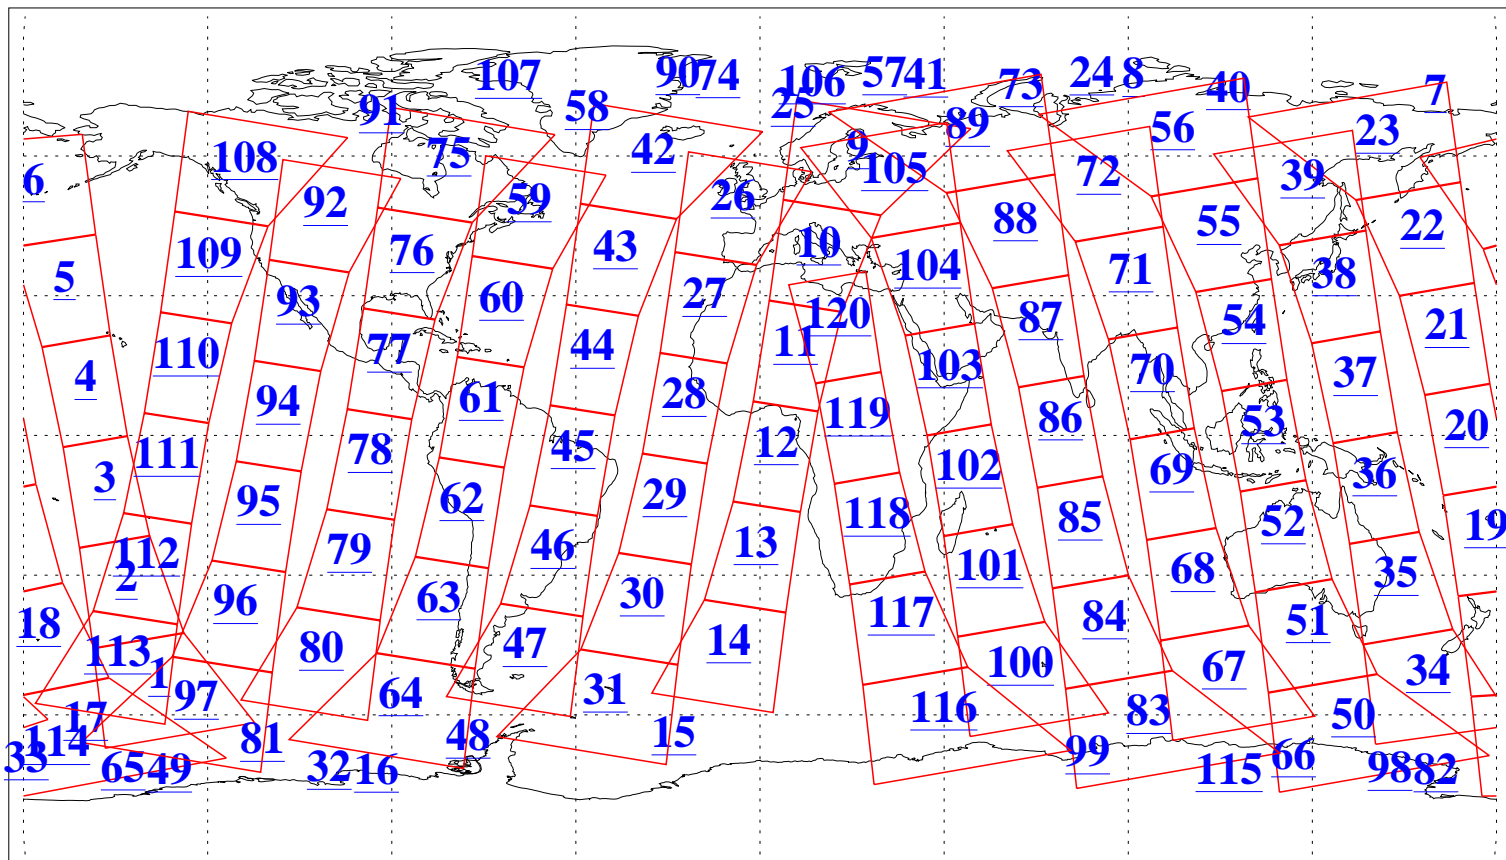

L1B Availability
AMSU Granules: 240
HSB Granules: 0
AIRS Granules: 240

22 Dec 2004
DoY 357
Aqua Day 963
Granules: 1 to 120

Granules: 121 to 240

Legend: AMSU Available, HSB Available, AIRS Available

L1B Availability
AMSU Granules: 240
HSB Granules: 0
AIRS Granules: 240

22 Dec 2004
DoY 357
Aqua Day 963

Ascending Granules

Descending Granules

Legend: AMSU Available, HSB Available, AIRS Available

L1B Availability
 AMSU Granules: 240
 HSB Granules: 0
 AIRS Granules: 240

22 Dec 2004
 DoY 357
 Aqua Day 963

Northern Hemisphere Granules

Southern Hemisphere Granules

Legend: AMSU Available, HSB Available, AIRS Available