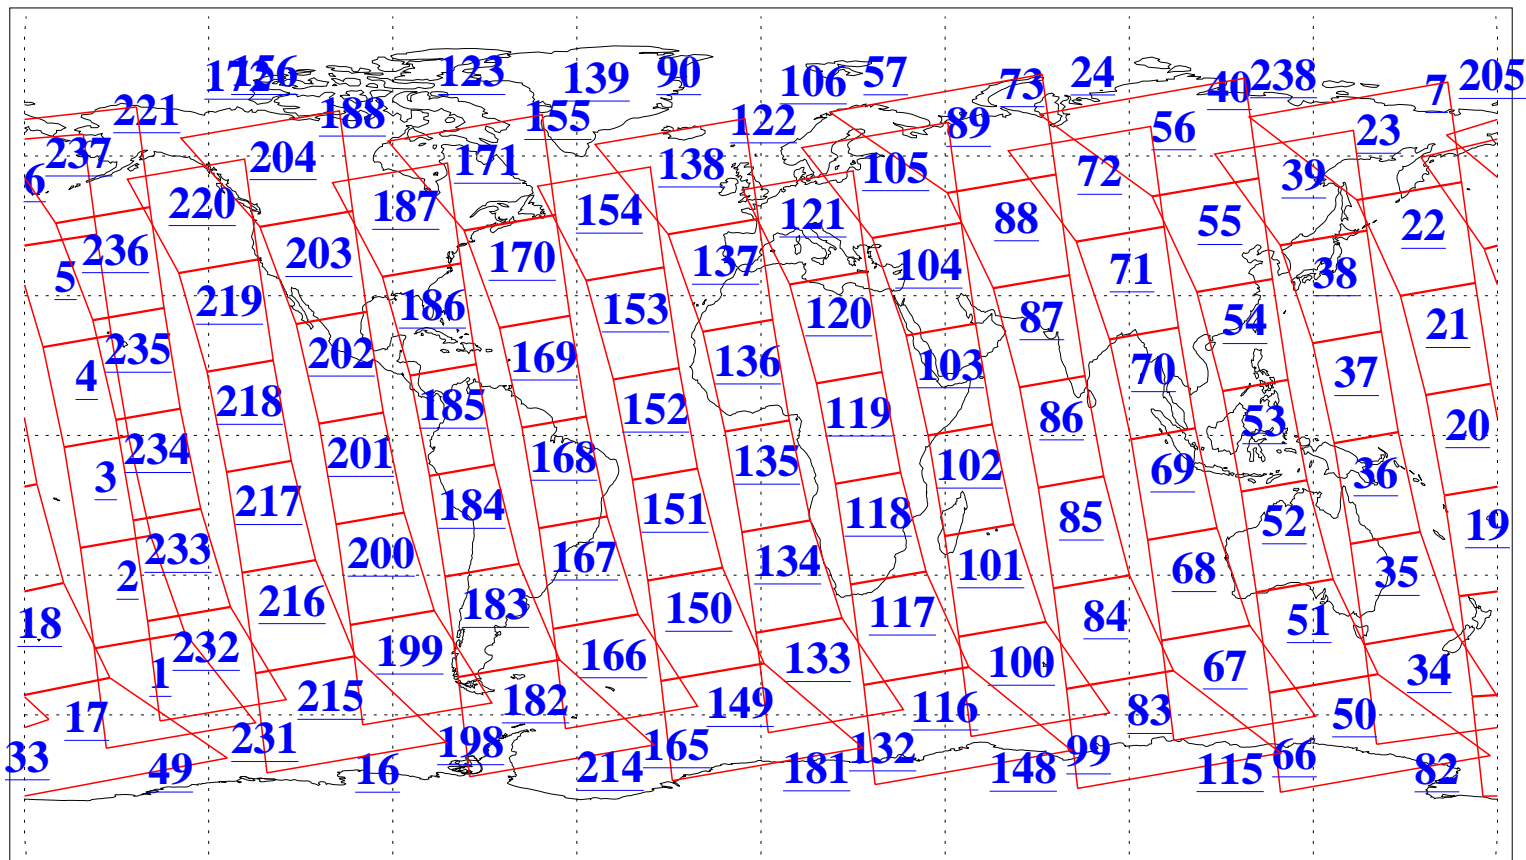

L1B Availability
AMSU Granules: 240
HSB Granules: 0
AIRS Granules: 240

22 Dec 2004
DoY 357
Aqua Day 963
Granules: 1 to 120

Granules: 121 to 240

Legend: AMSU Available, HSB Available, AIRS Available

L1B Availability
AMSU Granules: 240
HSB Granules: 0
AIRS Granules: 240

22 Dec 2004
DoY 357
Aqua Day 963

Ascending Granules

Descending Granules

Legend: AMSU Available, HSB Available, AIRS Available

L1B Availability
 AMSU Granules: 240
 HSB Granules: 0
 AIRS Granules: 240

22 Dec 2004
 DoY 357
 Aqua Day 963

Northern Hemisphere Granules

Southern Hemisphere Granules

Legend: AMSU Available, HSB Available, AIRS Available