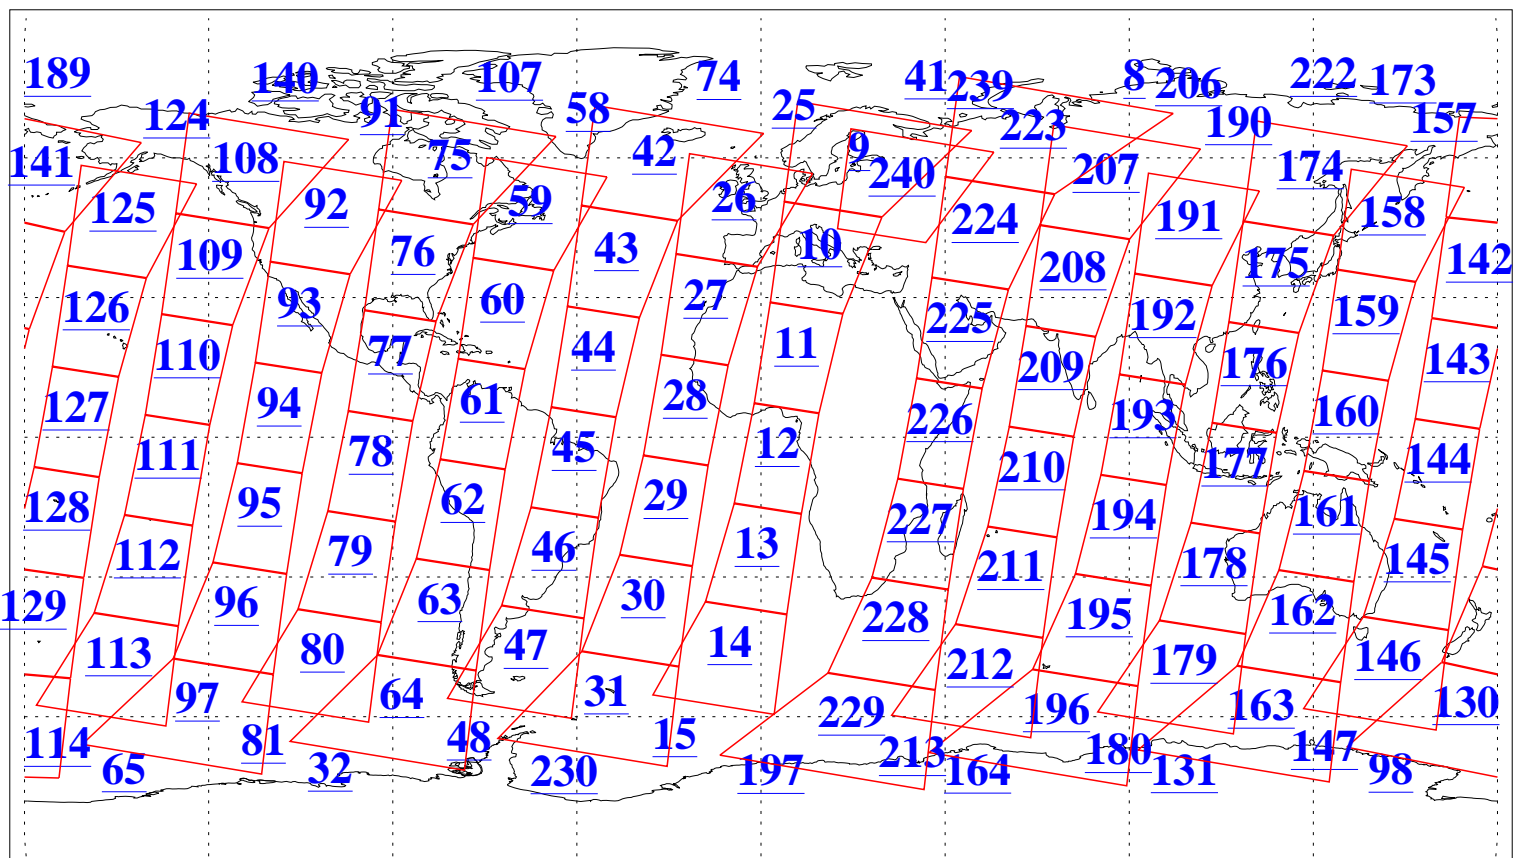

L1B Availability
AMSU Granules: 240
HSB Granules: 0
AIRS Granules: 240

22 Dec 2004
DoY 357
Aqua Day 963
Granules: 1 to 120

Granules: 121 to 240

Legend: AMSU Available, HSB Available, AIRS Available

L1B Availability
AMSU Granules: 240
HSB Granules: 0
AIRS Granules: 240

22 Dec 2004
DoY 357
Aqua Day 963

Ascending Granules

Descending Granules

Legend: AMSU Available, HSB Available, AIRS Available

L1B Availability
 AMSU Granules: 240
 HSB Granules: 0
 AIRS Granules: 240

22 Dec 2004
 DoY 357
 Aqua Day 963

Northern Hemisphere Granules

Southern Hemisphere Granules

Legend: AMSU Available, HSB Available, AIRS Available