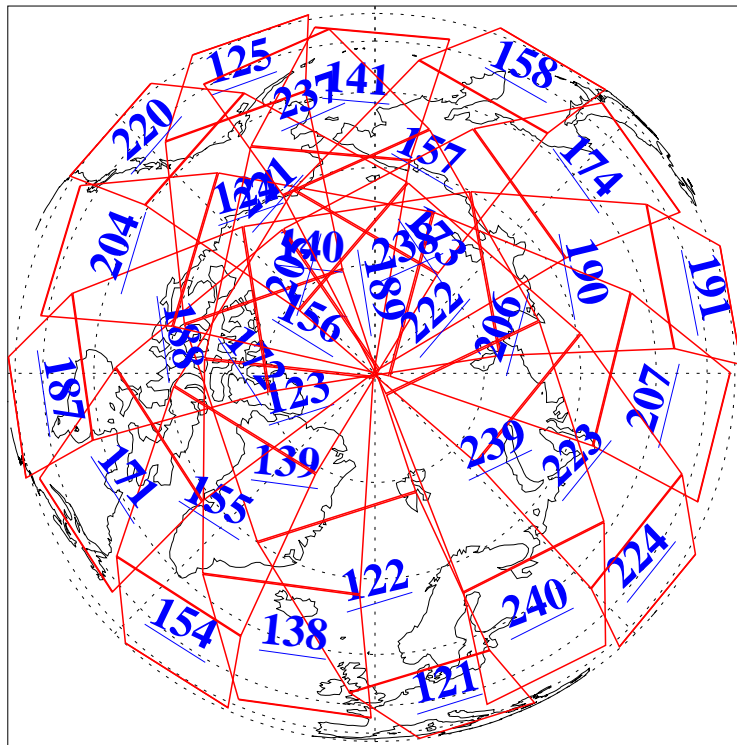

L1B Availability
AMSU Granules: 240
HSB Granules: 0
AIRS Granules: 240

22 Dec 2004
DoY 357
Aqua Day 963
Granules: 1 to 120

Granules: 121 to 240

Legend: AMSU Available, HSB Available, AIRS Available

L1B Availability
AMSU Granules: 240
HSB Granules: 0
AIRS Granules: 240

22 Dec 2004
DoY 357
Aqua Day 963

Ascending Granules

Descending Granules

Legend: AMSU Available, HSB Available, AIRS Available

L1B Availability
 AMSU Granules: 240
 HSB Granules: 0
 AIRS Granules: 240

22 Dec 2004
 DoY 357
 Aqua Day 963

Northern Hemisphere Granules

Southern Hemisphere Granules

Legend: AMSU Available, HSB Available, AIRS Available