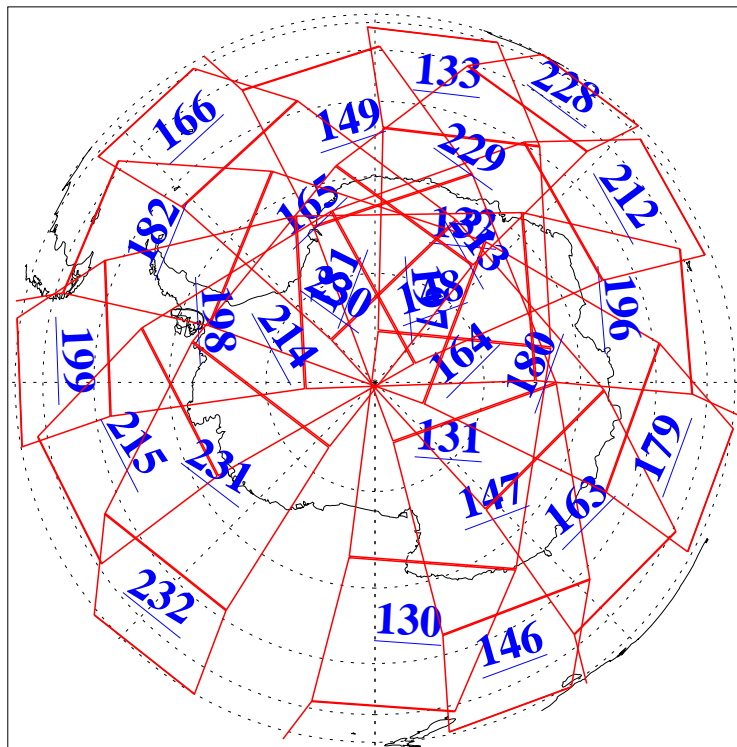

L1B Availability
AMSU Granules: 240
HSB Granules: 0
AIRS Granules: 240

22 Dec 2004
DoY 357
Aqua Day 963
Granules: 1 to 120

Granules: 121 to 240

Legend: AMSU Available, HSB Available, AIRS Available

L1B Availability
AMSU Granules: 240
HSB Granules: 0
AIRS Granules: 240

22 Dec 2004
DoY 357
Aqua Day 963

Ascending Granules

Descending Granules

Legend: AMSU Available, HSB Available, AIRS Available

L1B Availability
 AMSU Granules: 240
 HSB Granules: 0
 AIRS Granules: 240

22 Dec 2004
 DoY 357
 Aqua Day 963

Northern Hemisphere Granules

Southern Hemisphere Granules

Legend: AMSU Available, HSB Available, AIRS Available