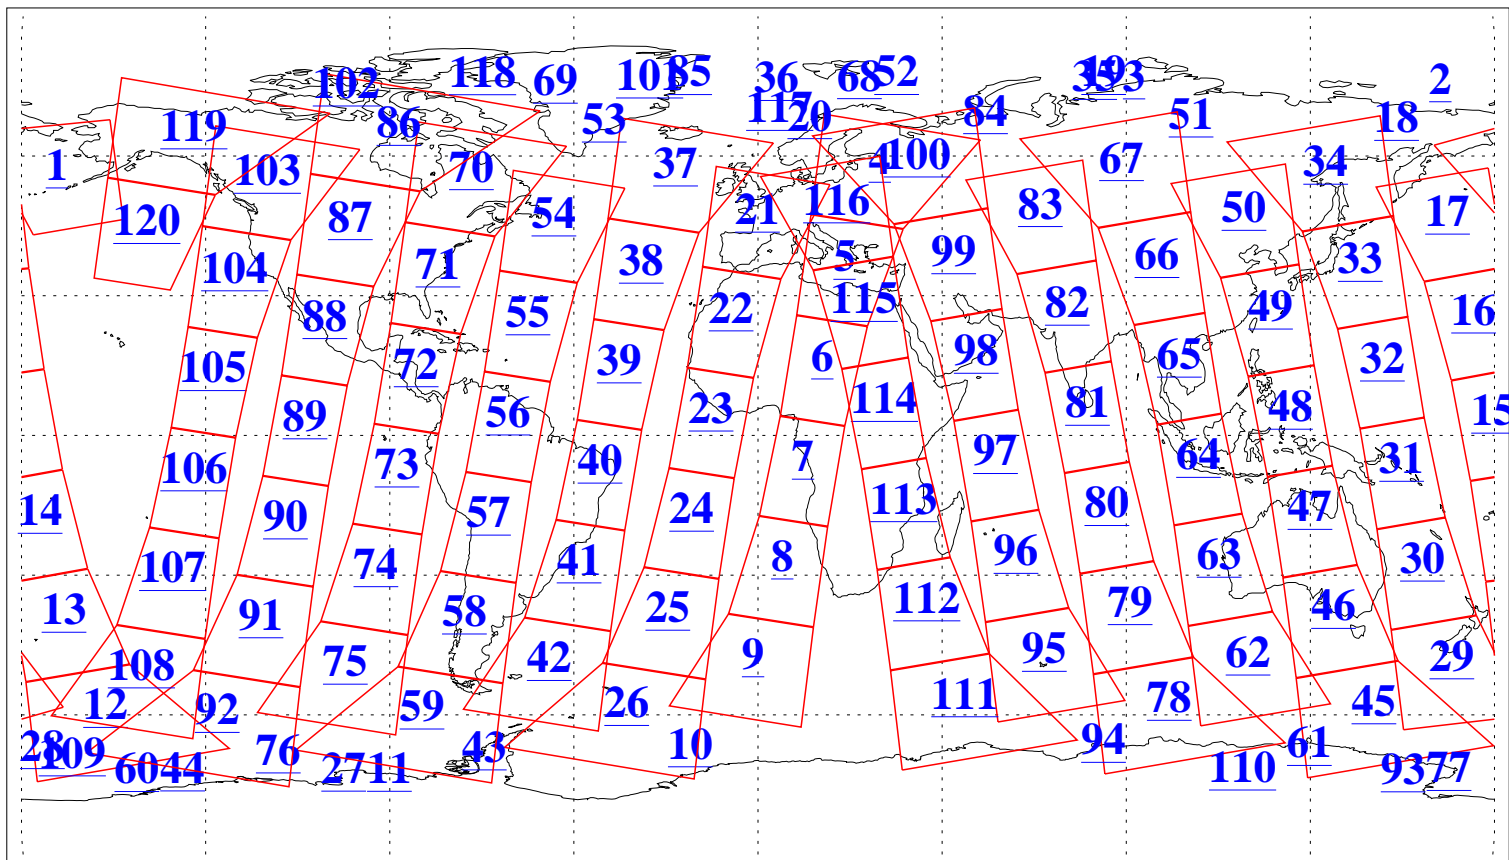

L1B Availability
AMSU Granules: 240
HSB Granules: 0
AIRS Granules: 240

19 Dec 2004
DoY 354
Aqua Day 960
Granules: 1 to 120

Granules: 121 to 240

Legend: AMSU Available, HSB Available, AIRS Available

L1B Availability
AMSU Granules: 240
HSB Granules: 0
AIRS Granules: 240

19 Dec 2004
DoY 354
Aqua Day 960

Ascending Granules

Descending Granules

Legend: AMSU Available, HSB Available, AIRS Available

L1B Availability
 AMSU Granules: 240
 HSB Granules: 0
 AIRS Granules: 240

19 Dec 2004
 DoY 354
 Aqua Day 960

Northern Hemisphere Granules

Southern Hemisphere Granules

Legend: AMSU Available, HSB Available, AIRS Available