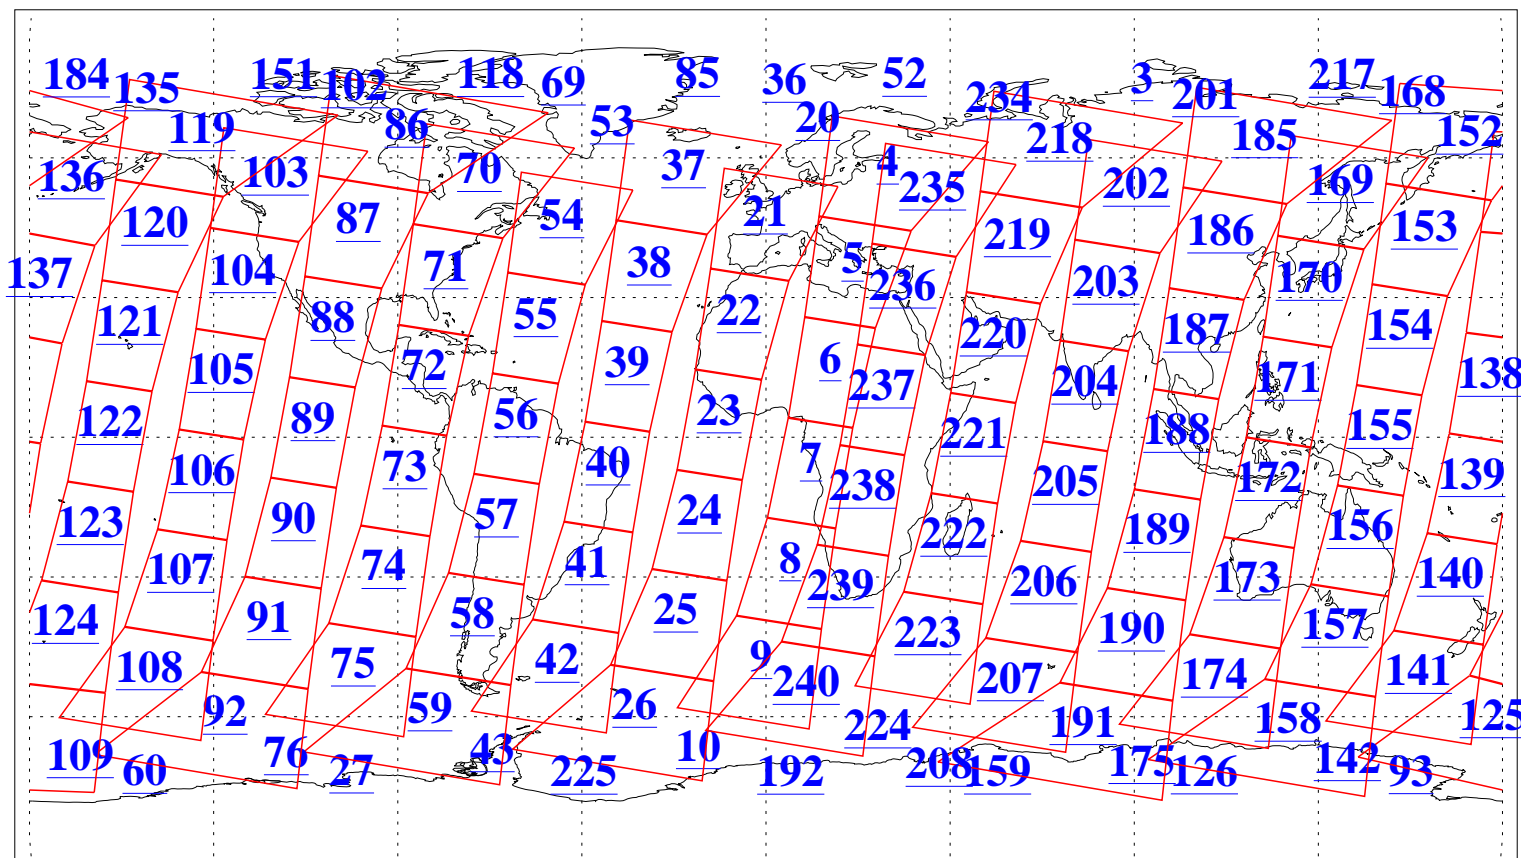

L1B Availability
AMSU Granules: 240
HSB Granules: 0
AIRS Granules: 240

19 Dec 2004
DoY 354
Aqua Day 960
Granules: 1 to 120

Granules: 121 to 240

Legend: AMSU Available, HSB Available, AIRS Available

L1B Availability
AMSU Granules: 240
HSB Granules: 0
AIRS Granules: 240

19 Dec 2004
DoY 354
Aqua Day 960

Ascending Granules

Descending Granules

Legend: AMSU Available, HSB Available, AIRS Available

L1B Availability
 AMSU Granules: 240
 HSB Granules: 0
 AIRS Granules: 240

19 Dec 2004
 DoY 354
 Aqua Day 960

Northern Hemisphere Granules

Southern Hemisphere Granules

Legend: AMSU Available, HSB Available, AIRS Available