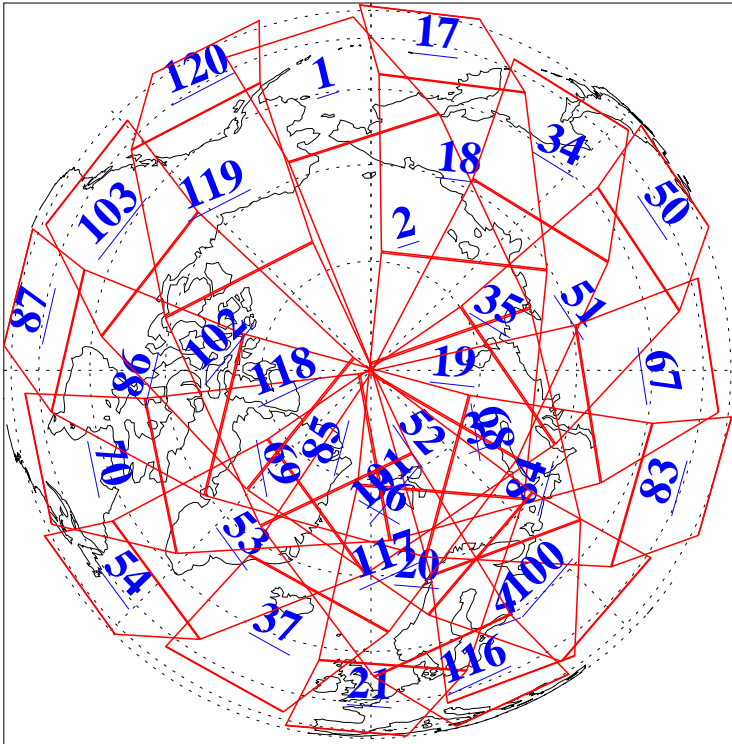

L1B Availability
AMSU Granules: 240
HSB Granules: 0
AIRS Granules: 240

19 Dec 2004
DoY 354
Aqua Day 960
Granules: 1 to 120

Granules: 121 to 240

Legend: AMSU Available, HSB Available, AIRS Available

L1B Availability
AMSU Granules: 240
HSB Granules: 0
AIRS Granules: 240

19 Dec 2004
DoY 354
Aqua Day 960

Ascending Granules

Descending Granules

Legend: AMSU Available, HSB Available, AIRS Available

L1B Availability
 AMSU Granules: 240
 HSB Granules: 0
 AIRS Granules: 240

19 Dec 2004
 DoY 354
 Aqua Day 960

Northern Hemisphere Granules

Southern Hemisphere Granules

Legend: AMSU Available, HSB Available, AIRS Available