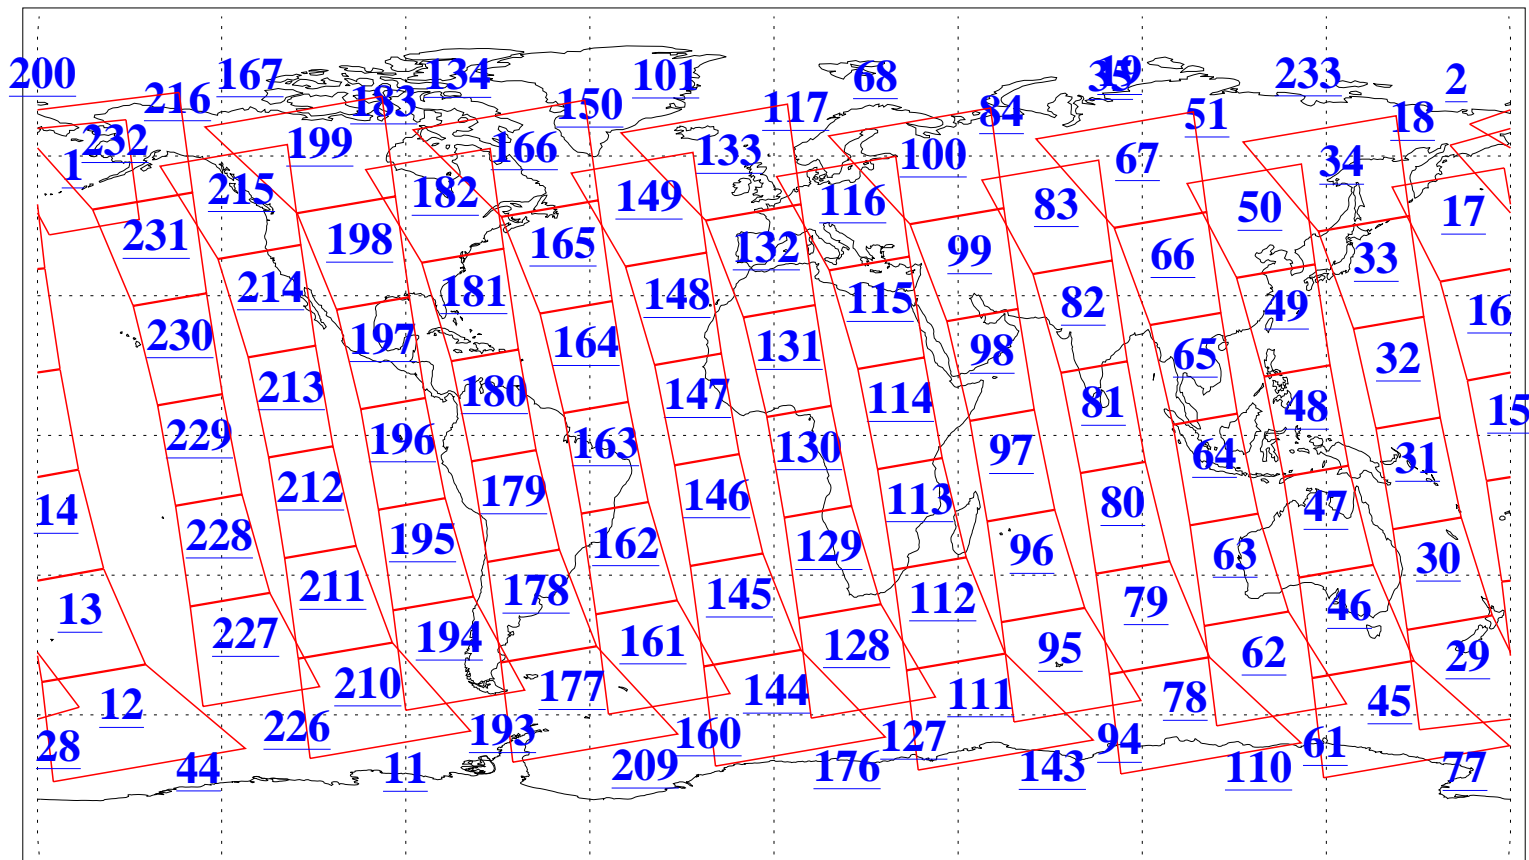

L1B Availability
AMSU Granules: 240
HSB Granules: 0
AIRS Granules: 240

19 Dec 2004
DoY 354
Aqua Day 960
Granules: 1 to 120

Granules: 121 to 240

Legend: AMSU Available, HSB Available, AIRS Available

L1B Availability
AMSU Granules: 240
HSB Granules: 0
AIRS Granules: 240

19 Dec 2004
DoY 354
Aqua Day 960

Ascending Granules

Descending Granules

Legend: AMSU Available, HSB Available, AIRS Available

L1B Availability
 AMSU Granules: 240
 HSB Granules: 0
 AIRS Granules: 240

19 Dec 2004
 DoY 354
 Aqua Day 960