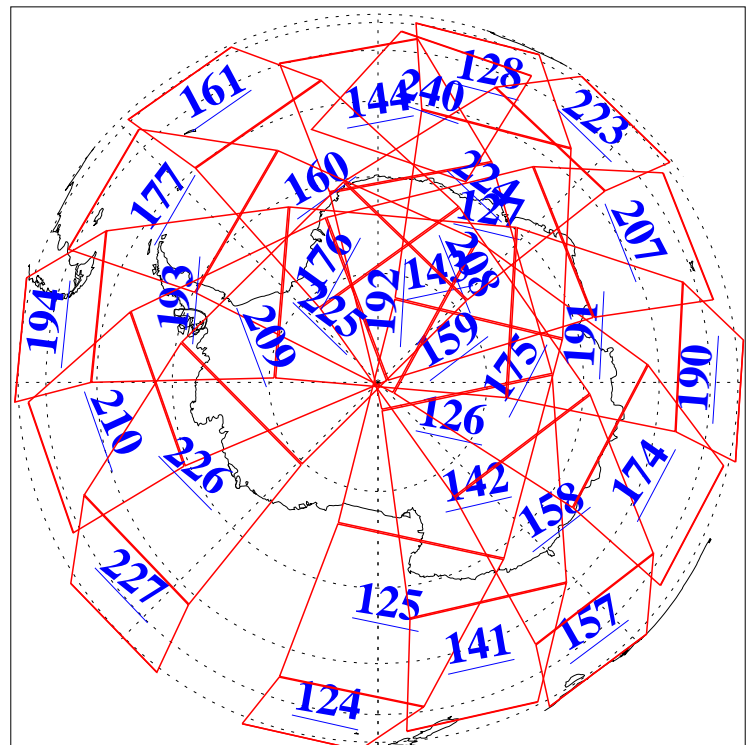

L1B Availability
AMSU Granules: 240
HSB Granules: 0
AIRS Granules: 240

19 Dec 2004
DoY 354
Aqua Day 960
Granules: 1 to 120

Granules: 121 to 240

Legend: AMSU Available, HSB Available, AIRS Available

L1B Availability
AMSU Granules: 240
HSB Granules: 0
AIRS Granules: 240

19 Dec 2004
DoY 354
Aqua Day 960

Ascending Granules

Descending Granules

Legend: AMSU Available, HSB Available, AIRS Available

L1B Availability
 AMSU Granules: 240
 HSB Granules: 0
 AIRS Granules: 240

19 Dec 2004
 DoY 354
 Aqua Day 960

Northern Hemisphere Granules

Southern Hemisphere Granules

Legend: AMSU Available, HSB Available, AIRS Available