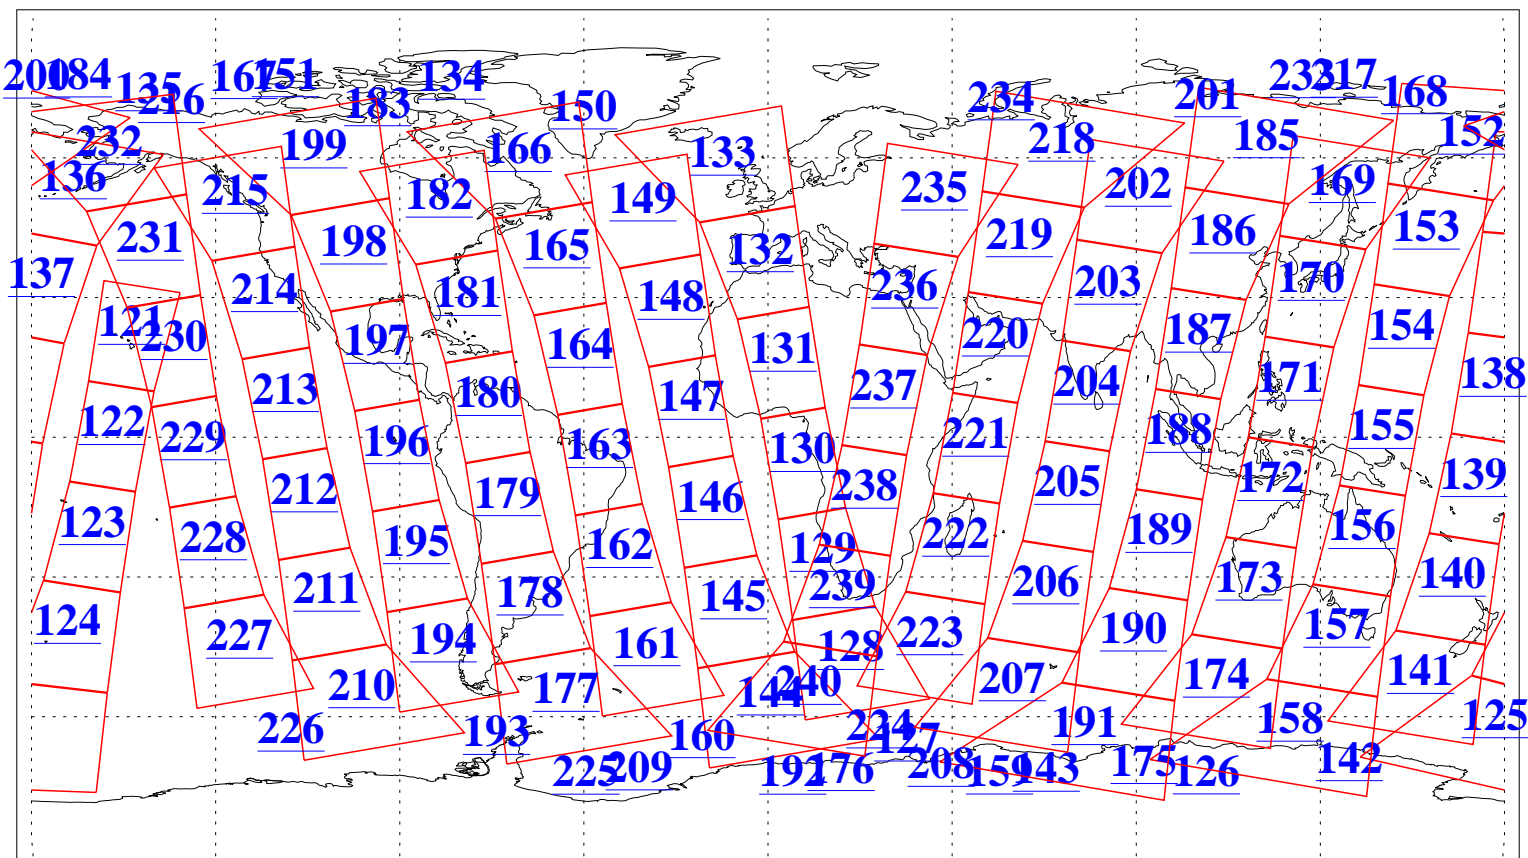

L1B Availability
AMSU Granules: 240
HSB Granules: 0
AIRS Granules: 240

19 Dec 2004
DoY 354
Aqua Day 960
Granules: 1 to 120

Granules: 121 to 240

Legend: AMSU Available, HSB Available, AIRS Available

L1B Availability
AMSU Granules: 240
HSB Granules: 0
AIRS Granules: 240

19 Dec 2004
DoY 354
Aqua Day 960

Ascending Granules

Descending Granules

Legend: AMSU Available, HSB Available, AIRS Available

L1B Availability
 AMSU Granules: 240
 HSB Granules: 0
 AIRS Granules: 240

19 Dec 2004
 DoY 354
 Aqua Day 960