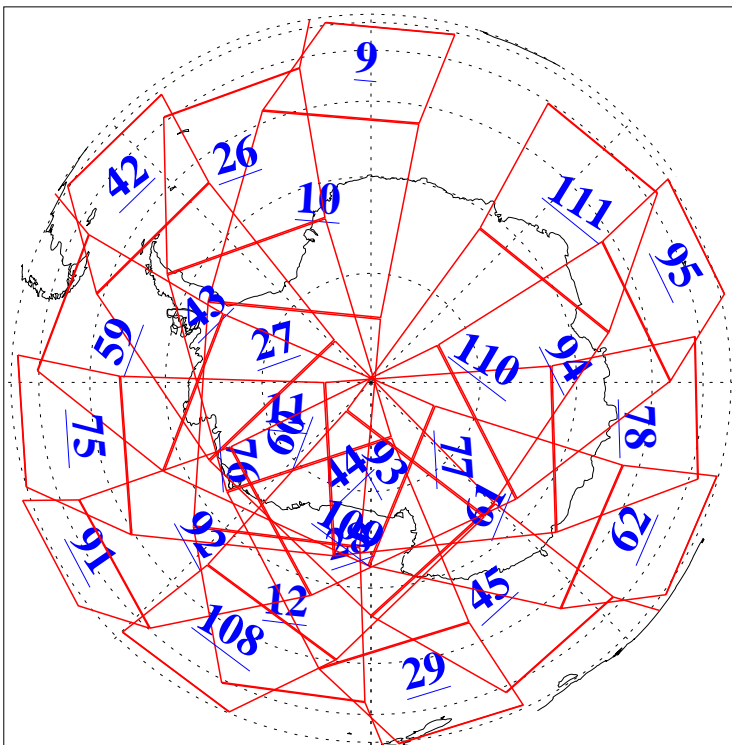

L1B Availability
AMSU Granules: 240
HSB Granules: 0
AIRS Granules: 240

19 Dec 2004
DoY 354
Aqua Day 960
Granules: 1 to 120

Granules: 121 to 240

Legend: AMSU Available, HSB Available, AIRS Available

L1B Availability
AMSU Granules: 240
HSB Granules: 0
AIRS Granules: 240

19 Dec 2004
DoY 354
Aqua Day 960

Ascending Granules

Descending Granules

Legend: AMSU Available, HSB Available, AIRS Available

L1B Availability
 AMSU Granules: 240
 HSB Granules: 0
 AIRS Granules: 240

19 Dec 2004
 DoY 354
 Aqua Day 960

Northern Hemisphere Granules

Southern Hemisphere Granules

Legend: AMSU Available, HSB Available, AIRS Available