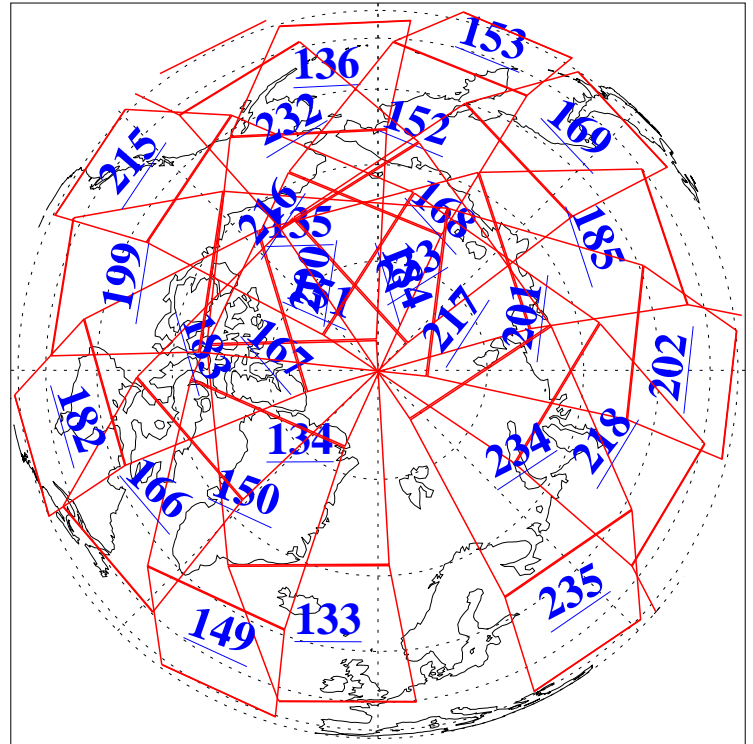

19 Dec 2004
DoY 354
Aqua Day 960

Ascending Granules

Descending Granules

Legend: AMSU Available, HSB Available, AIRS Available

L1B Availability
 AMSU Granules: 240
 HSB Granules: 0
 AIRS Granules: 240

19 Dec 2004
 DoY 354
 Aqua Day 960

Northern Hemisphere Granules

Southern Hemisphere Granules

Legend: AMSU Available, HSB Available, AIRS Available