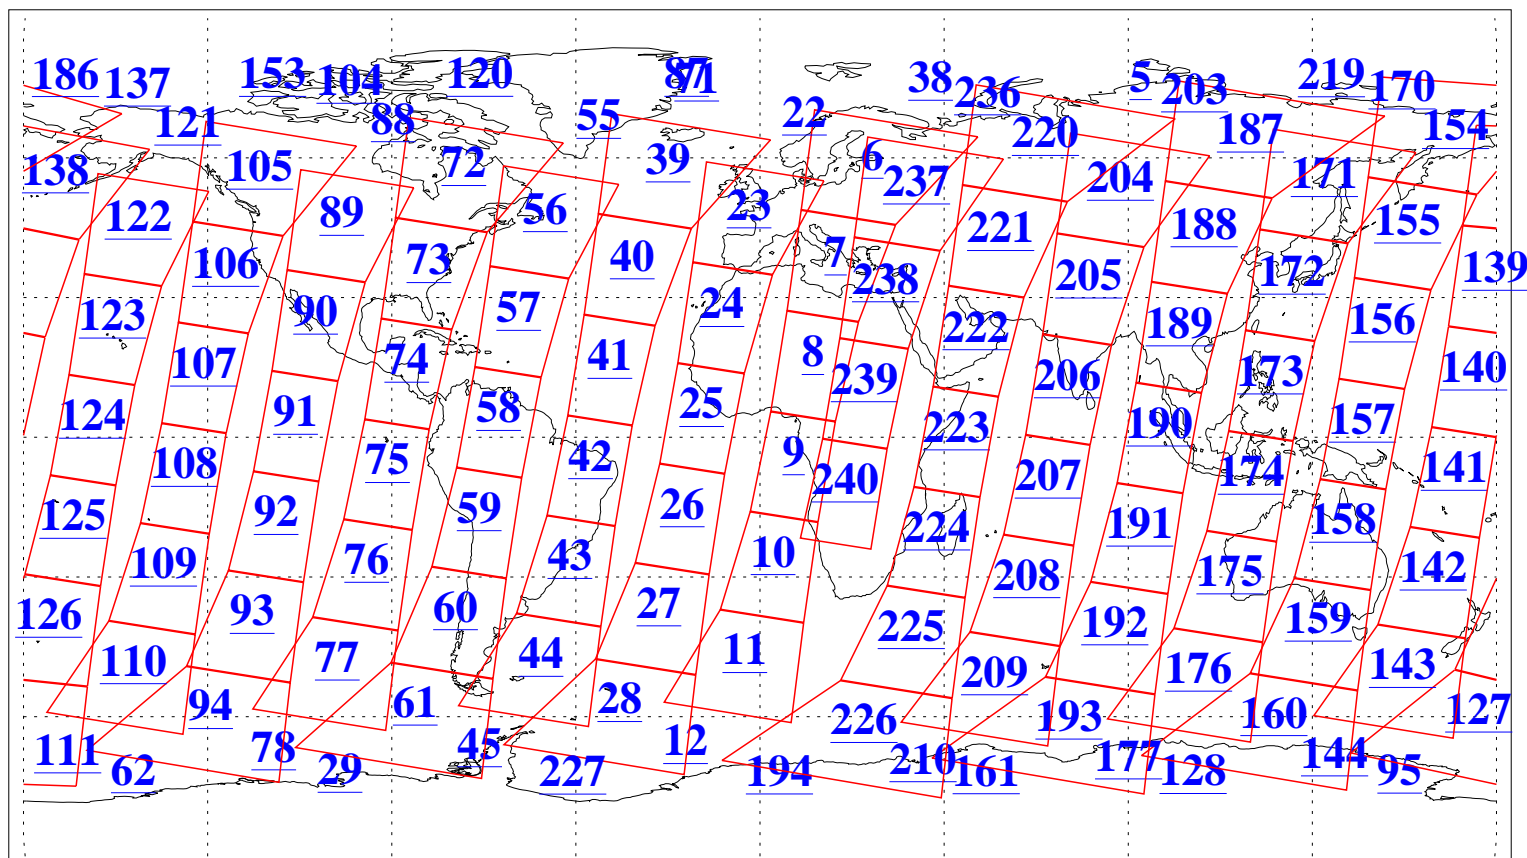

L1B Availability
AMSU Granules: 240
HSB Granules: 0
AIRS Granules: 240

17 Dec 2004
DoY 352
Aqua Day 958
Granules: 1 to 120

Granules: 121 to 240

Legend: AMSU Available, HSB Available, AIRS Available

L1B Availability
AMSU Granules: 240
HSB Granules: 0
AIRS Granules: 240

17 Dec 2004
DoY 352
Aqua Day 958

Ascending Granules

Descending Granules

Legend: AMSU Available, HSB Available, AIRS Available

L1B Availability
 AMSU Granules: 240
 HSB Granules: 0
 AIRS Granules: 240

17 Dec 2004
 DoY 352
 Aqua Day 958

Northern Hemisphere Granules

Southern Hemisphere Granules

Legend: AMSU Available, HSB Available, AIRS Available