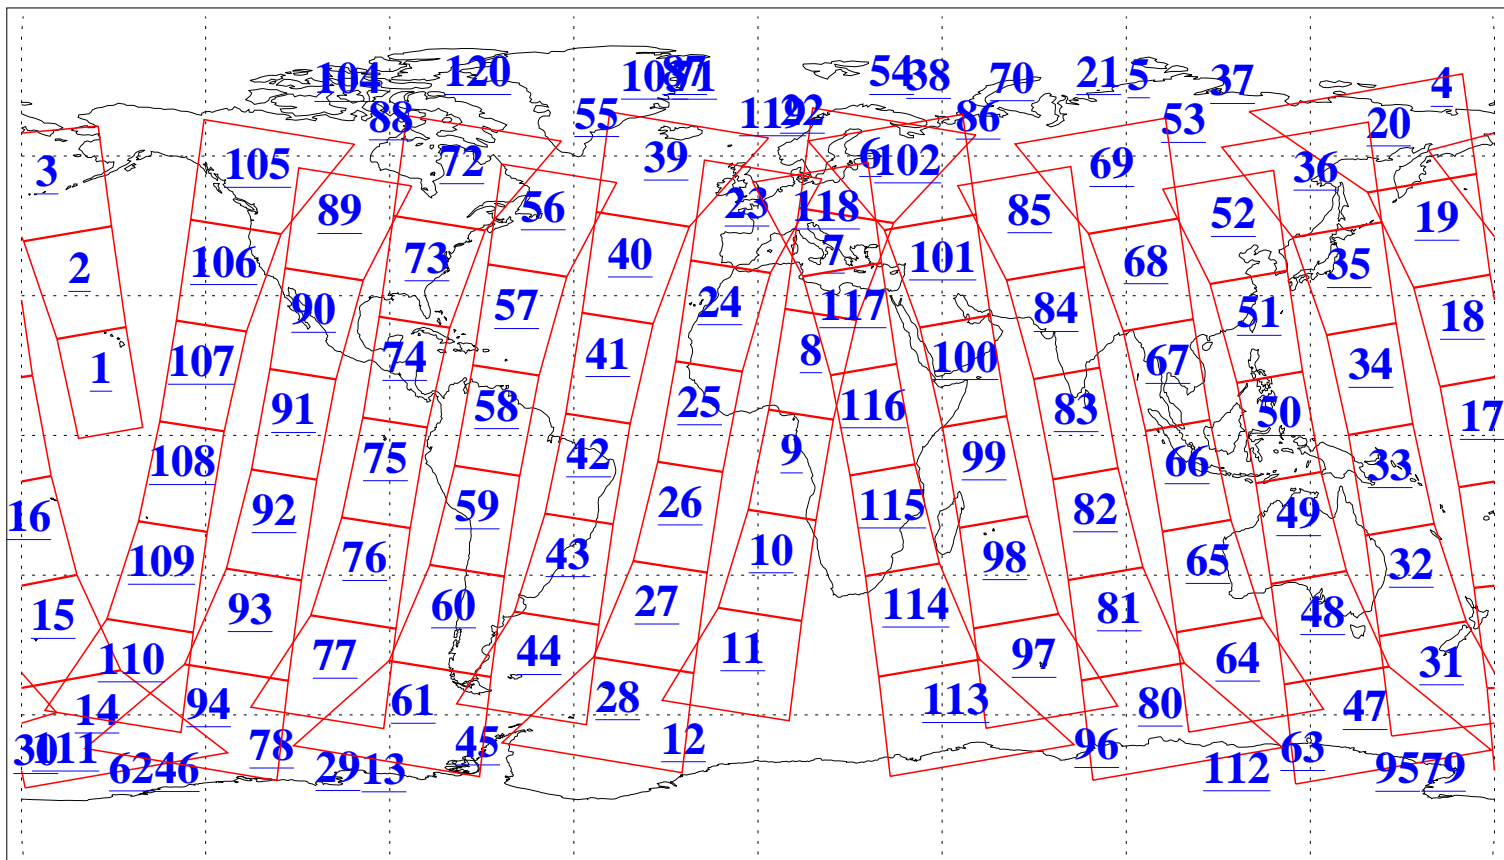

L1B Availability
AMSU Granules: 240
HSB Granules: 0
AIRS Granules: 240

17 Dec 2004
DoY 352
Aqua Day 958
Granules: 1 to 120

Granules: 121 to 240

Legend: AMSU Available, HSB Available, AIRS Available

L1B Availability
AMSU Granules: 240
HSB Granules: 0
AIRS Granules: 240

17 Dec 2004
DoY 352
Aqua Day 958

Ascending Granules

Descending Granules

Legend: AMSU Available, HSB Available, AIRS Available

L1B Availability
 AMSU Granules: 240
 HSB Granules: 0
 AIRS Granules: 240

17 Dec 2004
 DoY 352
 Aqua Day 958

Northern Hemisphere Granules

Southern Hemisphere Granules

Legend: AMSU Available, HSB Available, AIRS Available