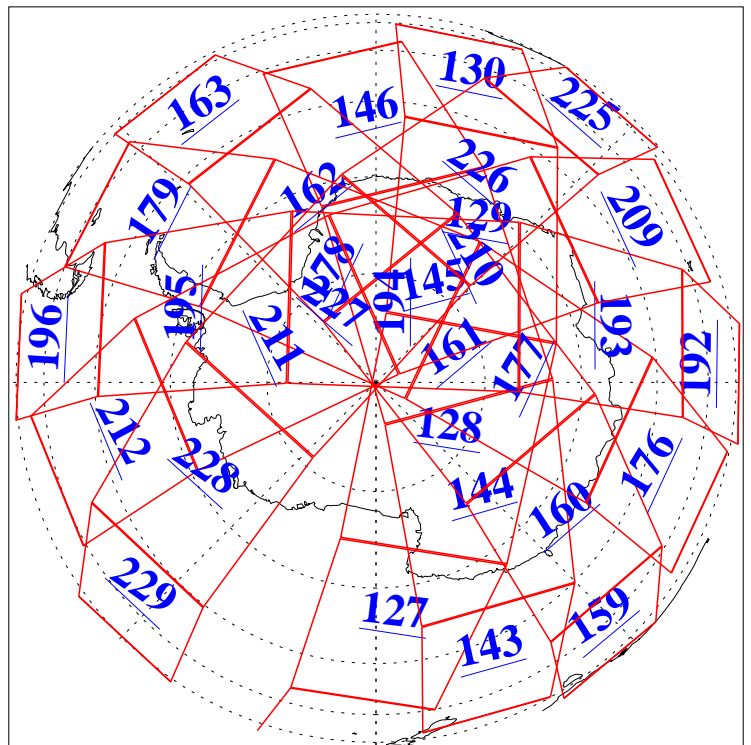

L1B Availability
AMSU Granules: 240
HSB Granules: 0
AIRS Granules: 240

17 Dec 2004
DoY 352
Aqua Day 958
Granules: 1 to 120

Granules: 121 to 240

Legend: AMSU Available, HSB Available, AIRS Available

L1B Availability
AMSU Granules: 240
HSB Granules: 0
AIRS Granules: 240

17 Dec 2004
DoY 352
Aqua Day 958

Ascending Granules

Descending Granules

Legend: AMSU Available, HSB Available, AIRS Available

L1B Availability
 AMSU Granules: 240
 HSB Granules: 0
 AIRS Granules: 240

17 Dec 2004
 DoY 352
 Aqua Day 958

Northern Hemisphere Granules

Southern Hemisphere Granules

Legend: AMSU Available, HSB Available, AIRS Available