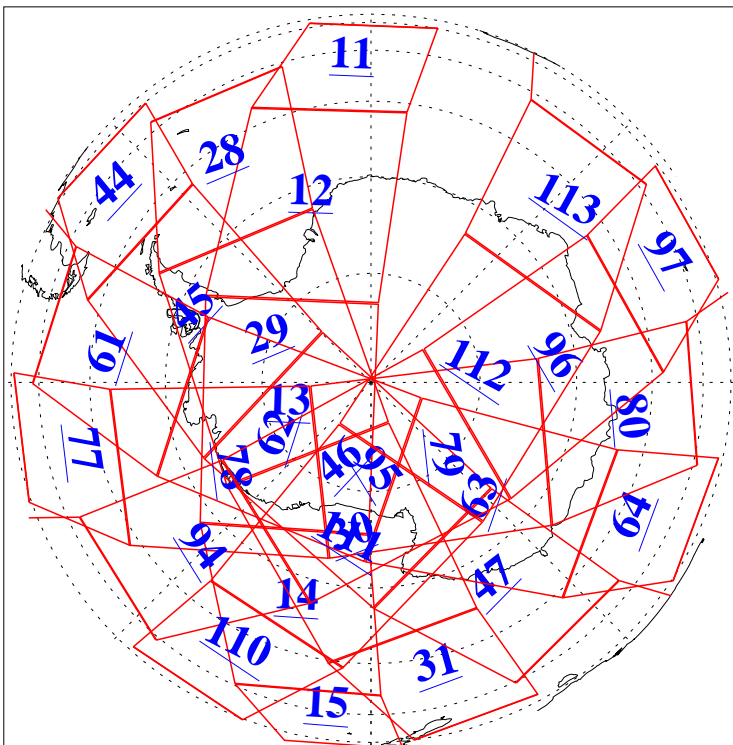

L1B Availability
AMSU Granules: 240
HSB Granules: 0
AIRS Granules: 240

17 Dec 2004
DoY 352
Aqua Day 958
Granules: 1 to 120

Granules: 121 to 240

Legend: AMSU Available, HSB Available, AIRS Available

L1B Availability
AMSU Granules: 240
HSB Granules: 0
AIRS Granules: 240

17 Dec 2004
DoY 352
Aqua Day 958

Ascending Granules

Descending Granules

Legend: AMSU Available, HSB Available, AIRS Available

L1B Availability
 AMSU Granules: 240
 HSB Granules: 0
 AIRS Granules: 240

17 Dec 2004
 DoY 352
 Aqua Day 958

Northern Hemisphere Granules

Southern Hemisphere Granules

Legend: AMSU Available, HSB Available, AIRS Available