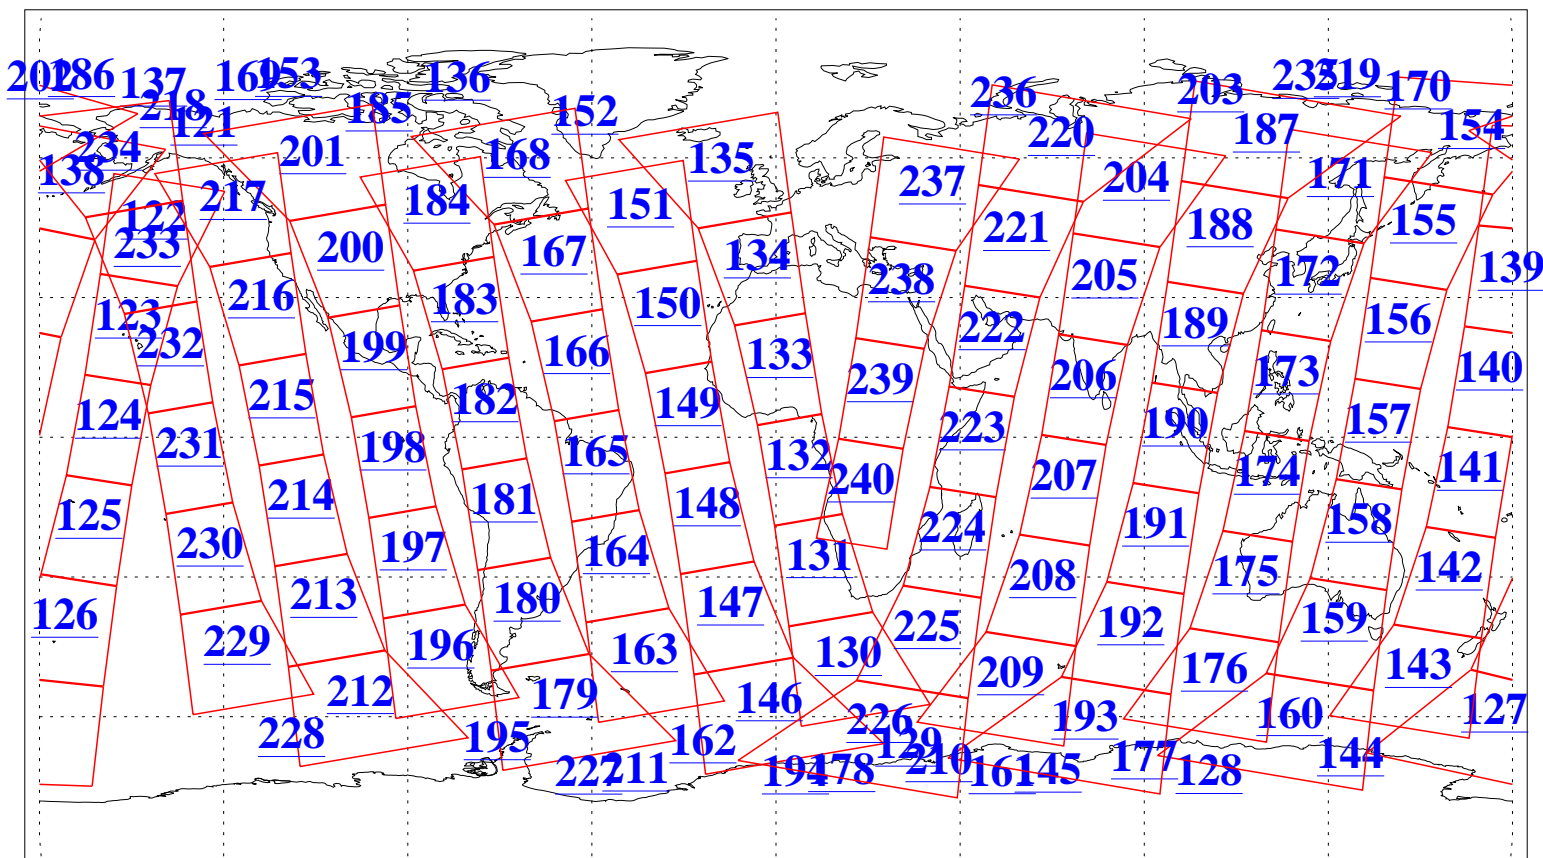

L1B Availability
AMSU Granules: 240
HSB Granules: 0
AIRS Granules: 240

17 Dec 2004
DoY 352
Aqua Day 958
Granules: 1 to 120

Granules: 121 to 240

Legend: AMSU Available, HSB Available, AIRS Available

L1B Availability
AMSU Granules: 240
HSB Granules: 0
AIRS Granules: 240

17 Dec 2004
DoY 352
Aqua Day 958

Ascending Granules

Descending Granules

Legend: AMSU Available, HSB Available, AIRS Available

L1B Availability
 AMSU Granules: 240
 HSB Granules: 0
 AIRS Granules: 240

17 Dec 2004
 DoY 352
 Aqua Day 958

Northern Hemisphere Granules

Southern Hemisphere Granules

Legend: AMSU Available, HSB Available, AIRS Available