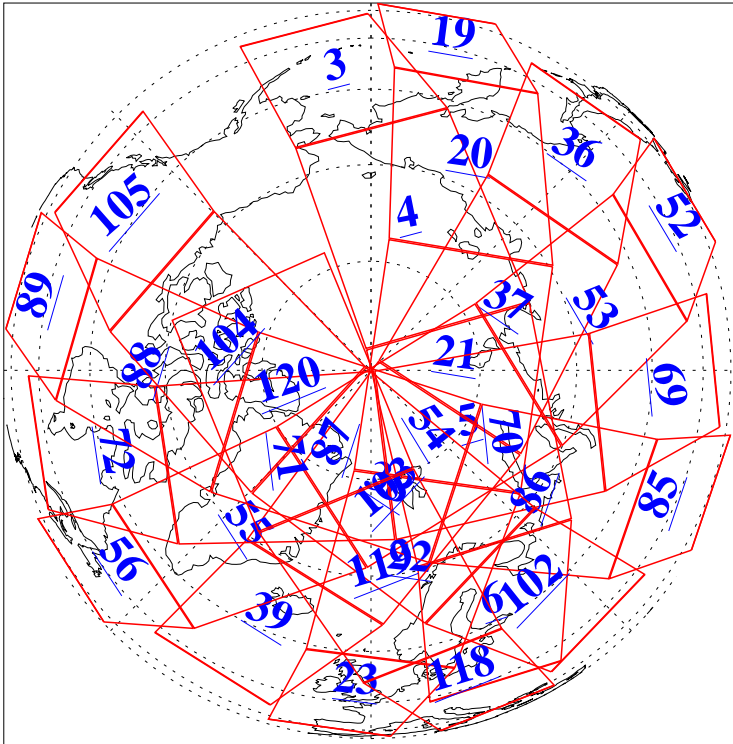

L1B Availability
AMSU Granules: 240
HSB Granules: 0
AIRS Granules: 240

17 Dec 2004
DoY 352
Aqua Day 958
Granules: 1 to 120

Granules: 121 to 240

Legend: AMSU Available, HSB Available, AIRS Available

L1B Availability
AMSU Granules: 240
HSB Granules: 0
AIRS Granules: 240

17 Dec 2004
DoY 352
Aqua Day 958

Ascending Granules

Descending Granules

Legend: AMSU Available, HSB Available, AIRS Available

L1B Availability
 AMSU Granules: 240
 HSB Granules: 0
 AIRS Granules: 240

17 Dec 2004
 DoY 352
 Aqua Day 958

Northern Hemisphere Granules

Southern Hemisphere Granules

Legend: AMSU Available, HSB Available, AIRS Available