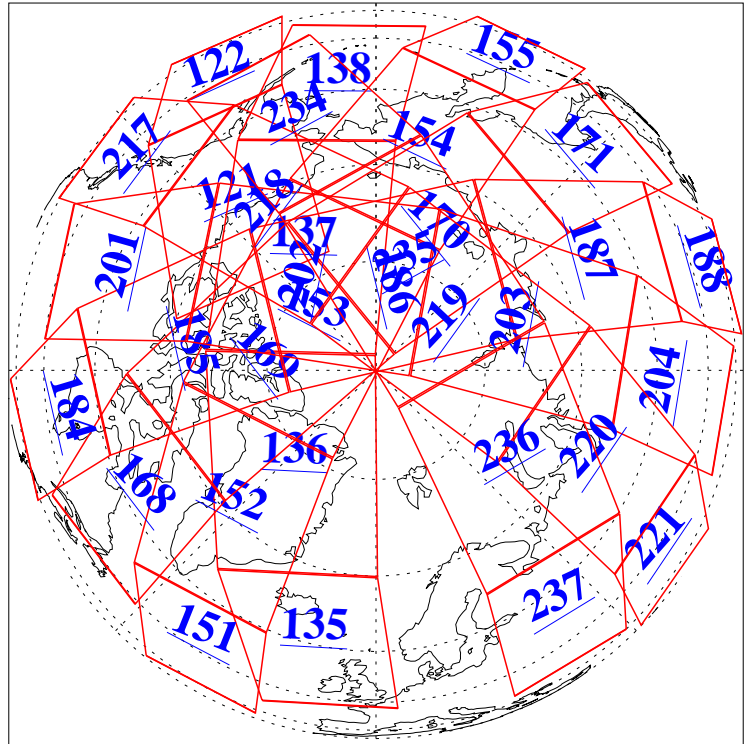

L1B Availability
AMSU Granules: 240
HSB Granules: 0
AIRS Granules: 240

17 Dec 2004
DoY 352
Aqua Day 958
Granules: 1 to 120

Granules: 121 to 240

Legend: AMSU Available, HSB Available, AIRS Available

L1B Availability
AMSU Granules: 240
HSB Granules: 0
AIRS Granules: 240

17 Dec 2004
DoY 352
Aqua Day 958

Ascending Granules

Descending Granules

Legend: AMSU Available, HSB Available, AIRS Available

L1B Availability
 AMSU Granules: 240
 HSB Granules: 0
 AIRS Granules: 240

17 Dec 2004
 DoY 352
 Aqua Day 958

Northern Hemisphere Granules

Southern Hemisphere Granules

Legend: AMSU Available, HSB Available, AIRS Available