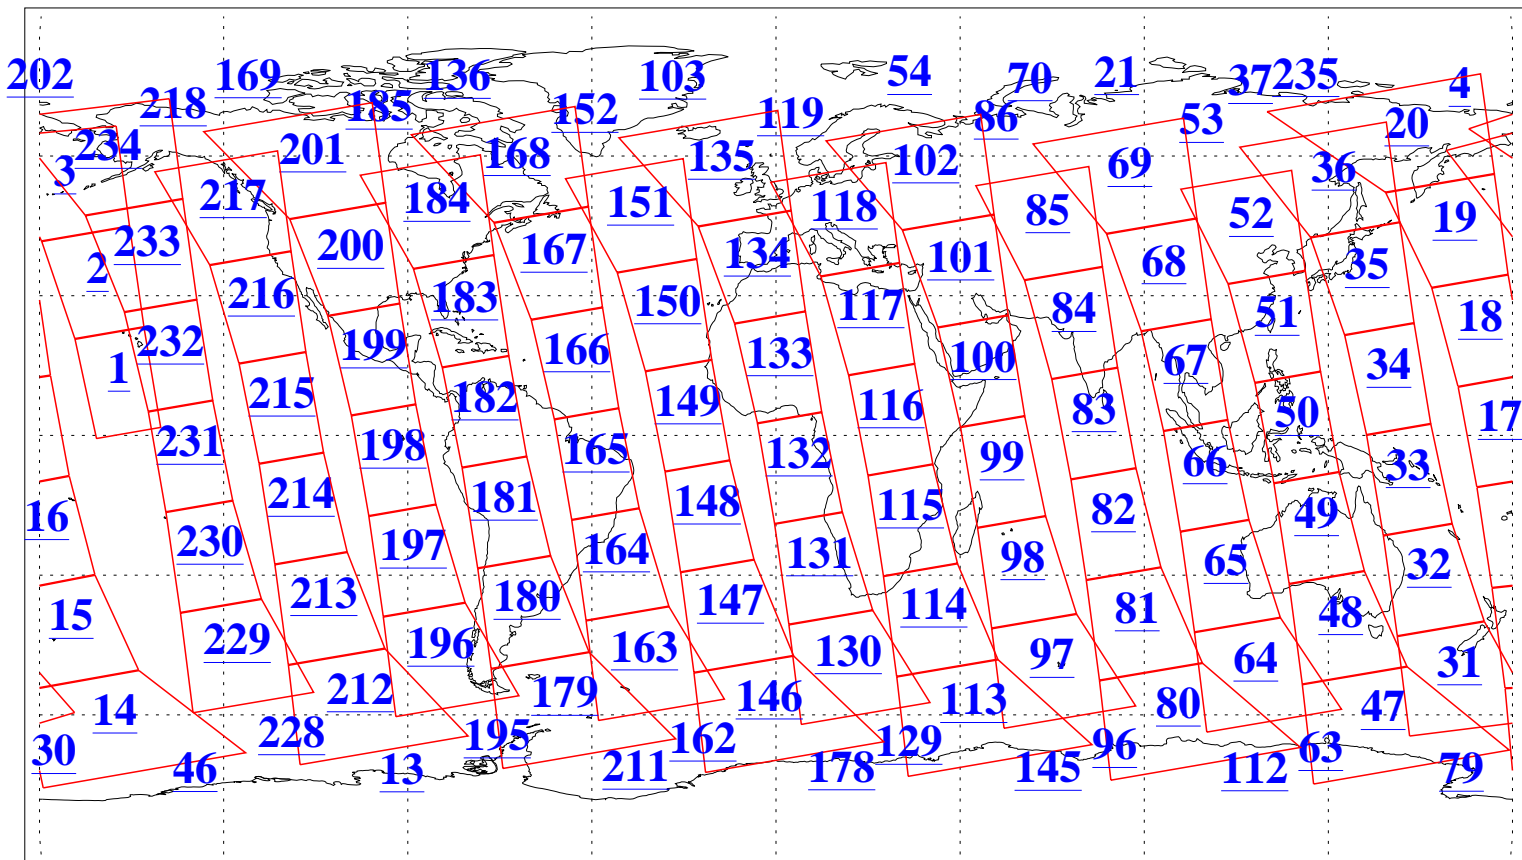

L1B Availability
AMSU Granules: 240
HSB Granules: 0
AIRS Granules: 240

17 Dec 2004
DoY 352
Aqua Day 958
Granules: 1 to 120

Granules: 121 to 240

Legend: AMSU Available, HSB Available, AIRS Available

L1B Availability
AMSU Granules: 240
HSB Granules: 0
AIRS Granules: 240

17 Dec 2004
DoY 352
Aqua Day 958

Ascending Granules

Descending Granules

Legend: AMSU Available, HSB Available, AIRS Available

L1B Availability
 AMSU Granules: 240
 HSB Granules: 0
 AIRS Granules: 240

17 Dec 2004
 DoY 352
 Aqua Day 958

Northern Hemisphere Granules

Southern Hemisphere Granules

Legend: AMSU Available, HSB Available, AIRS Available