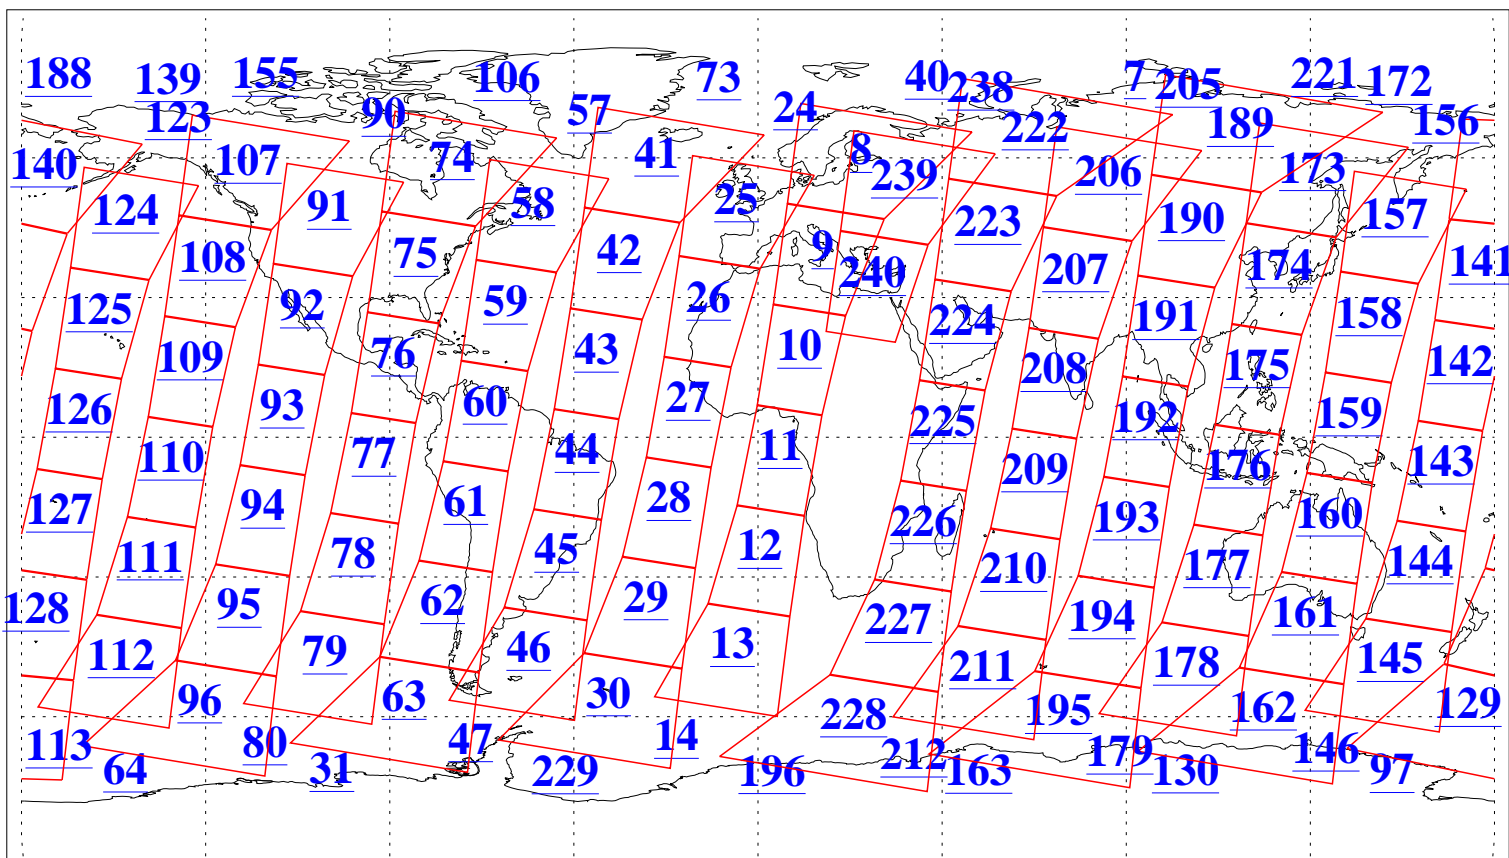

L1B Availability
AMSU Granules: 240
HSB Granules: 0
AIRS Granules: 240

15 Dec 2004
DoY 350
Aqua Day 956
Granules: 1 to 120

Granules: 121 to 240

Legend: AMSU Available, HSB Available, AIRS Available

L1B Availability
AMSU Granules: 240
HSB Granules: 0
AIRS Granules: 240

15 Dec 2004
DoY 350
Aqua Day 956

Ascending Granules

Descending Granules

Legend: AMSU Available, HSB Available, AIRS Available

L1B Availability
AMSU Granules: 240
HSB Granules: 0
AIRS Granules: 240

15 Dec 2004
DoY 350
Aqua Day 956

Northern Hemisphere Granules

Southern Hemisphere Granules

Legend: AMSU Available, HSB Available, AIRS Available