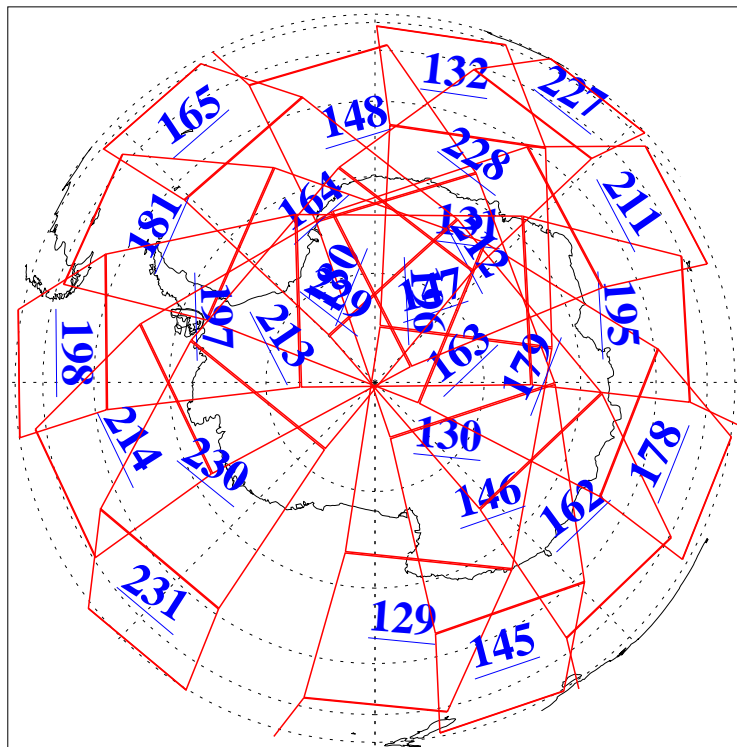

L1B Availability
AMSU Granules: 240
HSB Granules: 0
AIRS Granules: 240

15 Dec 2004
DoY 350
Aqua Day 956
Granules: 1 to 120

Granules: 121 to 240

Legend: AMSU Available, HSB Available, AIRS Available

L1B Availability
AMSU Granules: 240
HSB Granules: 0
AIRS Granules: 240

15 Dec 2004
DoY 350
Aqua Day 956

Ascending Granules

Descending Granules

Legend: AMSU Available, HSB Available, AIRS Available

L1B Availability
AMSU Granules: 240
HSB Granules: 0
AIRS Granules: 240

15 Dec 2004
DoY 350
Aqua Day 956

Northern Hemisphere Granules

Southern Hemisphere Granules

Legend: AMSU Available, HSB Available, AIRS Available