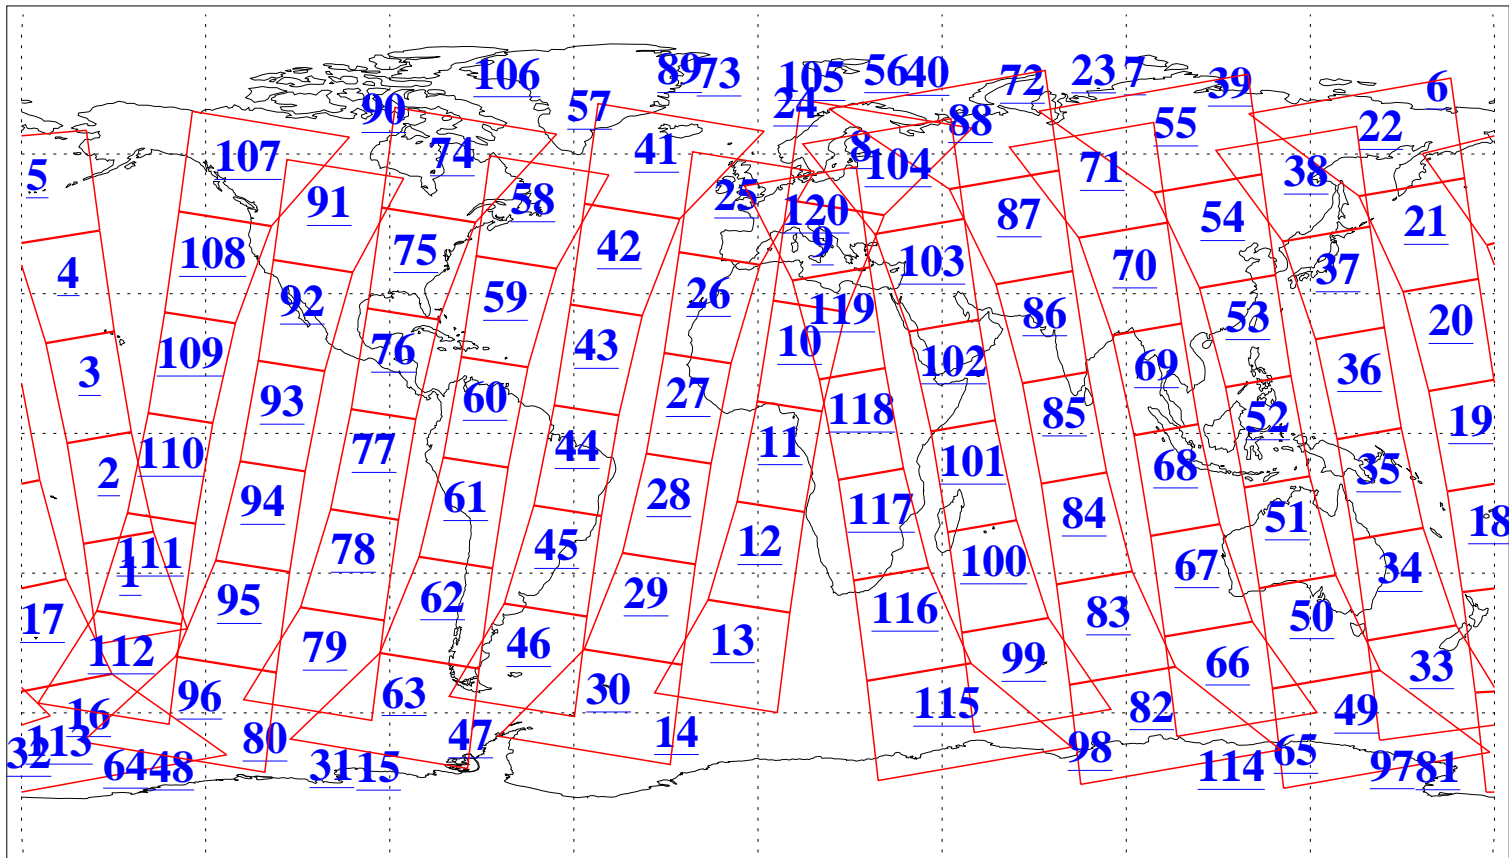

L1B Availability
AMSU Granules: 240
HSB Granules: 0
AIRS Granules: 240

15 Dec 2004
DoY 350
Aqua Day 956
Granules: 1 to 120

Granules: 121 to 240

Legend: AMSU Available, HSB Available, AIRS Available

L1B Availability
AMSU Granules: 240
HSB Granules: 0
AIRS Granules: 240

15 Dec 2004
DoY 350
Aqua Day 956

Ascending Granules

Descending Granules

Legend: AMSU Available, HSB Available, AIRS Available

L1B Availability
AMSU Granules: 240
HSB Granules: 0
AIRS Granules: 240

15 Dec 2004
DoY 350
Aqua Day 956

Northern Hemisphere Granules

Southern Hemisphere Granules

Legend: AMSU Available, HSB Available, AIRS Available