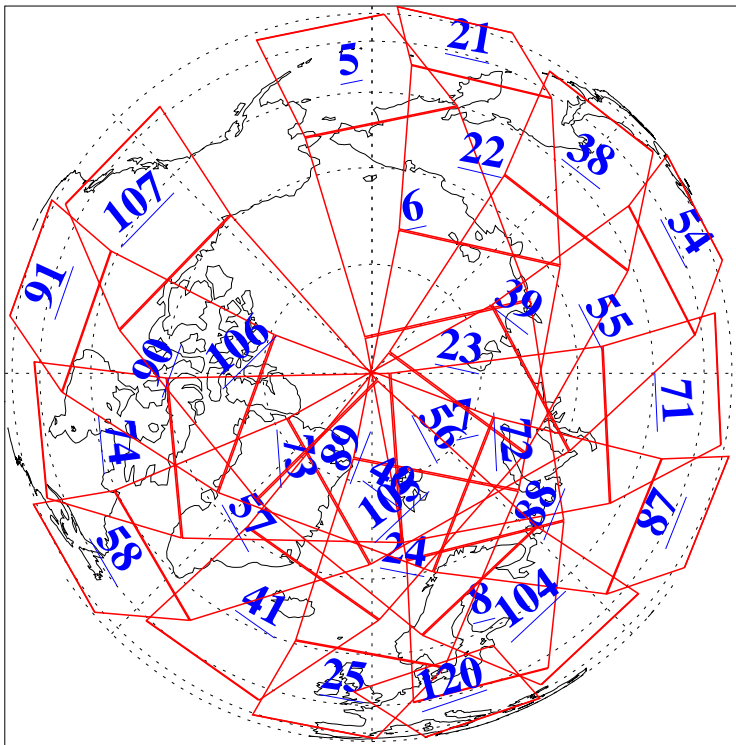

L1B Availability
AMSU Granules: 240
HSB Granules: 0
AIRS Granules: 240

15 Dec 2004
DoY 350
Aqua Day 956
Granules: 1 to 120

Granules: 121 to 240

Legend: AMSU Available, HSB Available, AIRS Available

L1B Availability
AMSU Granules: 240
HSB Granules: 0
AIRS Granules: 240

15 Dec 2004
DoY 350
Aqua Day 956

Ascending Granules

Descending Granules

Legend: AMSU Available, HSB Available, AIRS Available

L1B Availability
AMSU Granules: 240
HSB Granules: 0
AIRS Granules: 240

15 Dec 2004
DoY 350
Aqua Day 956

Northern Hemisphere Granules

Southern Hemisphere Granules

Legend: AMSU Available, HSB Available, AIRS Available