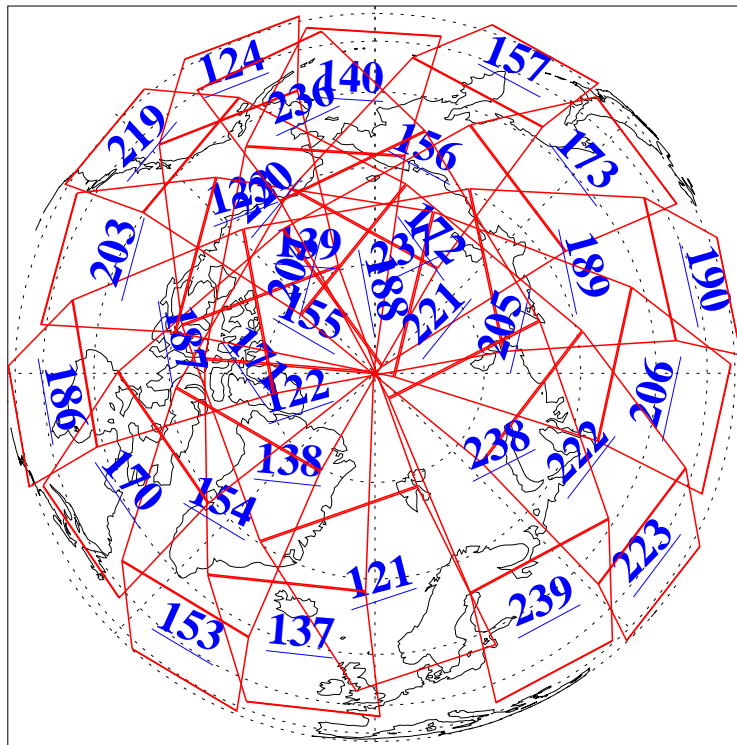

L1B Availability
AMSU Granules: 240
HSB Granules: 0
AIRS Granules: 240

15 Dec 2004
DoY 350
Aqua Day 956
Granules: 1 to 120

Granules: 121 to 240

Legend: AMSU Available, HSB Available, AIRS Available

L1B Availability
AMSU Granules: 240
HSB Granules: 0
AIRS Granules: 240

15 Dec 2004
DoY 350
Aqua Day 956

Ascending Granules

Descending Granules

Legend: AMSU Available, HSB Available, AIRS Available

L1B Availability
AMSU Granules: 240
HSB Granules: 0
AIRS Granules: 240

15 Dec 2004
DoY 350
Aqua Day 956

Northern Hemisphere Granules

Southern Hemisphere Granules

Legend: AMSU Available, HSB Available, AIRS Available