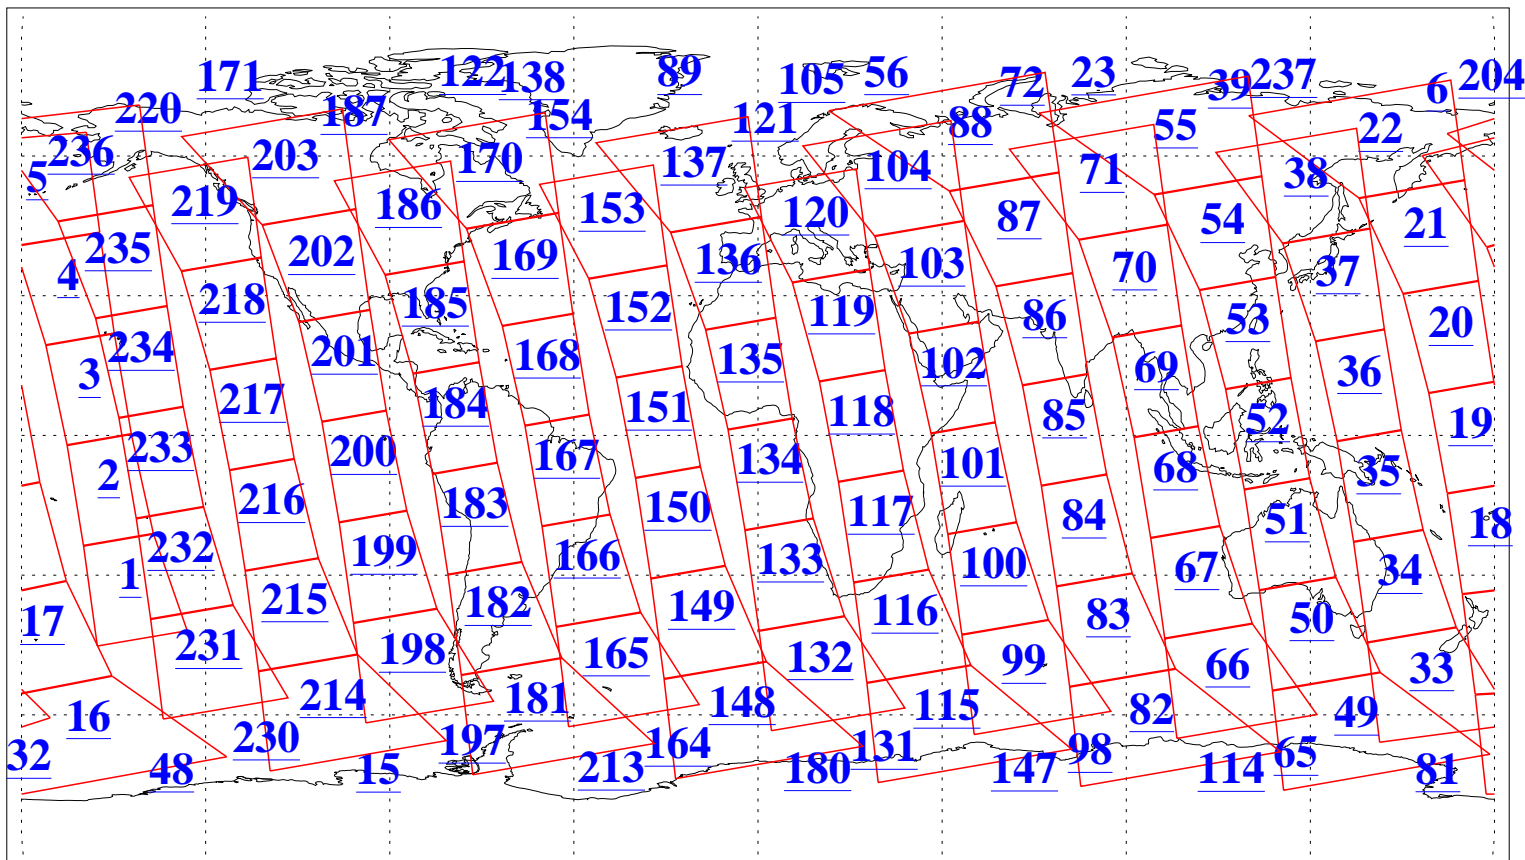

L1B Availability
AMSU Granules: 240
HSB Granules: 0
AIRS Granules: 240

15 Dec 2004
DoY 350
Aqua Day 956
Granules: 1 to 120

Granules: 121 to 240

Legend: AMSU Available, HSB Available, AIRS Available

L1B Availability
AMSU Granules: 240
HSB Granules: 0
AIRS Granules: 240

15 Dec 2004
DoY 350
Aqua Day 956

Ascending Granules

Descending Granules

Legend: AMSU Available, HSB Available, AIRS Available

L1B Availability
AMSU Granules: 240
HSB Granules: 0
AIRS Granules: 240

15 Dec 2004
DoY 350
Aqua Day 956

Northern Hemisphere Granules

Southern Hemisphere Granules

Legend: AMSU Available, HSB Available, AIRS Available