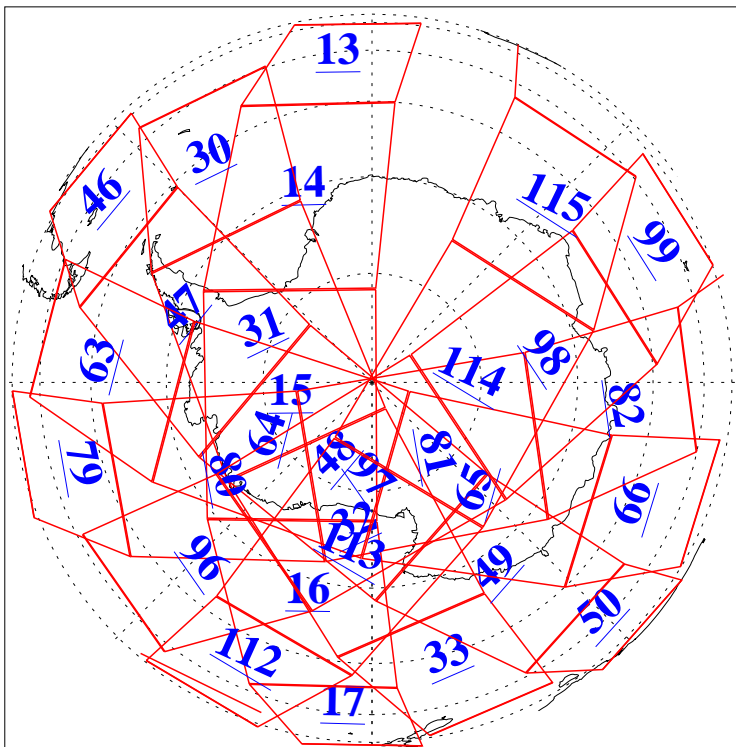

L1B Availability
AMSU Granules: 240
HSB Granules: 0
AIRS Granules: 240

15 Dec 2004
DoY 350
Aqua Day 956
Granules: 1 to 120

Granules: 121 to 240

Legend: AMSU Available, HSB Available, AIRS Available

L1B Availability
AMSU Granules: 240
HSB Granules: 0
AIRS Granules: 240

15 Dec 2004
DoY 350
Aqua Day 956

Ascending Granules

Descending Granules

Legend: AMSU Available, HSB Available, AIRS Available

L1B Availability
AMSU Granules: 240
HSB Granules: 0
AIRS Granules: 240

15 Dec 2004
DoY 350
Aqua Day 956

Northern Hemisphere Granules

Southern Hemisphere Granules

Legend: AMSU Available, HSB Available, AIRS Available