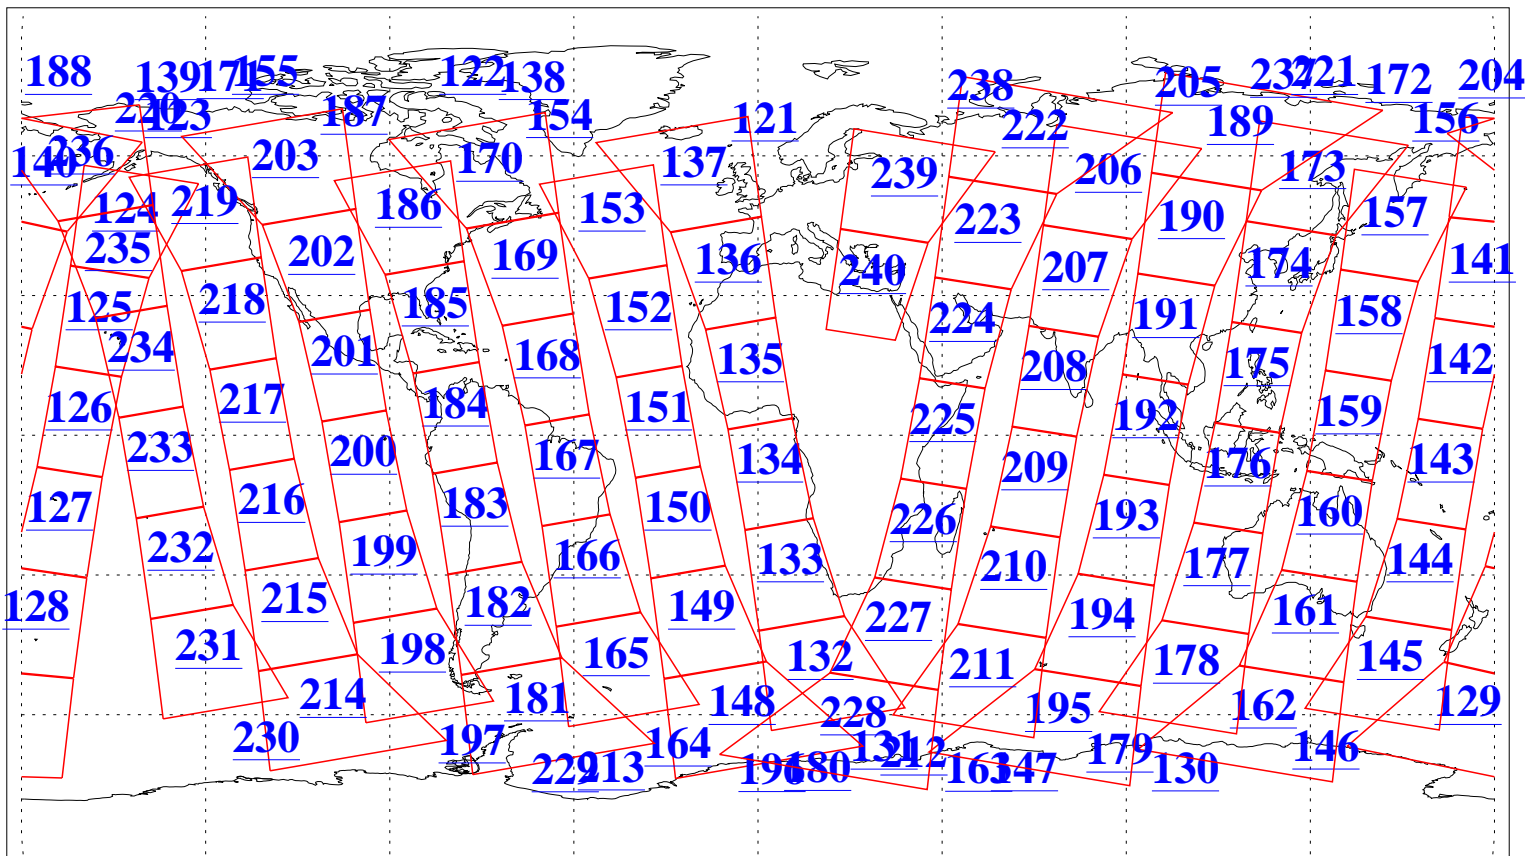

L1B Availability
AMSU Granules: 240
HSB Granules: 0
AIRS Granules: 240

15 Dec 2004
DoY 350
Aqua Day 956
Granules: 1 to 120

Granules: 121 to 240

Legend: AMSU Available, HSB Available, AIRS Available

L1B Availability
AMSU Granules: 240
HSB Granules: 0
AIRS Granules: 240

15 Dec 2004
DoY 350
Aqua Day 956

Ascending Granules

Descending Granules

Legend: AMSU Available, HSB Available, AIRS Available

L1B Availability
AMSU Granules: 240
HSB Granules: 0
AIRS Granules: 240

15 Dec 2004
DoY 350
Aqua Day 956

Northern Hemisphere Granules

Southern Hemisphere Granules

Legend: AMSU Available, HSB Available, AIRS Available