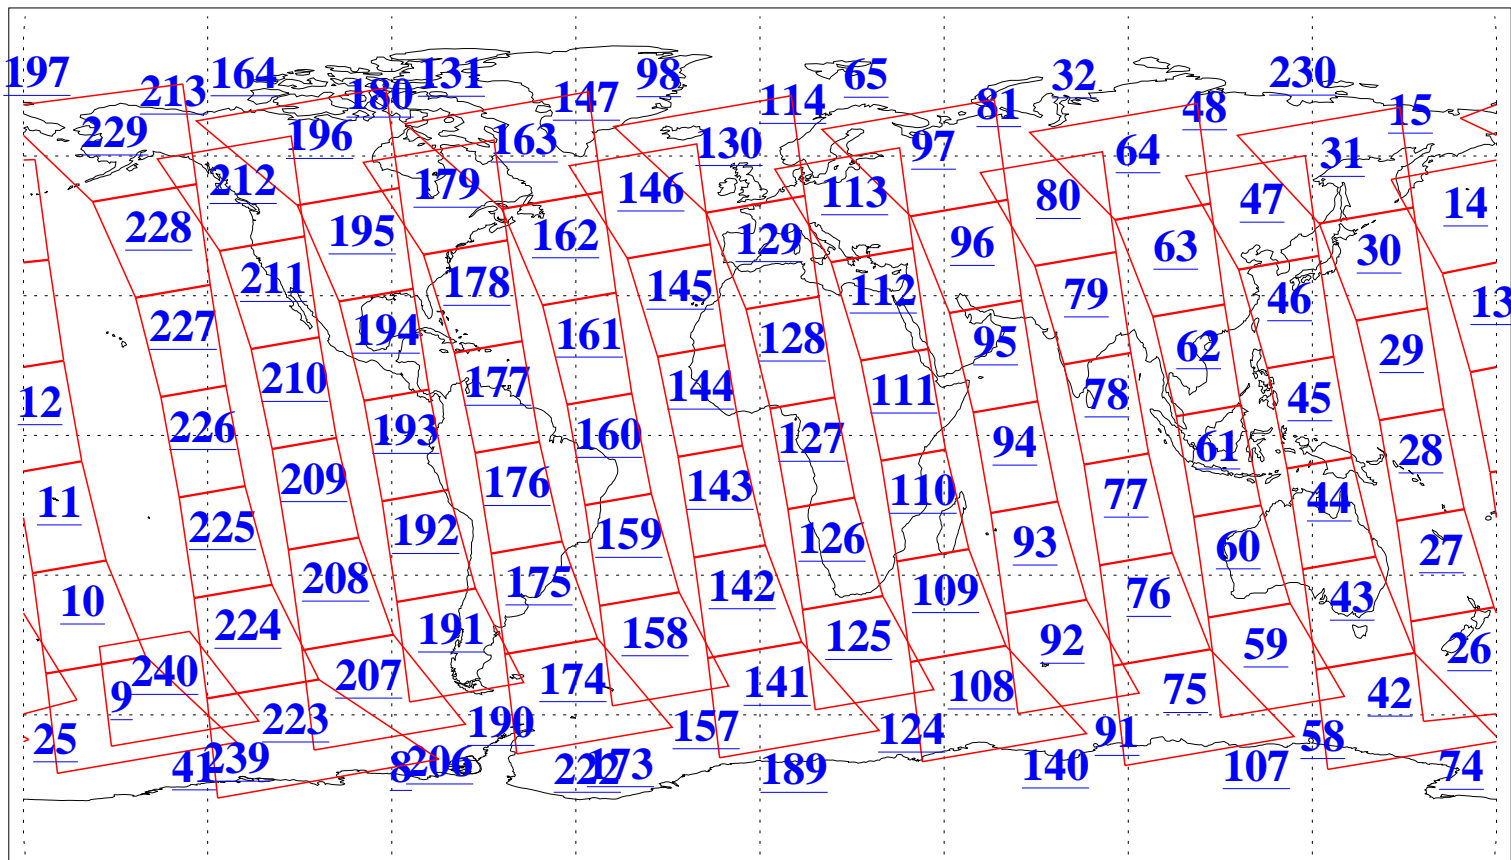

L1B Availability
AMSU Granules: 240
HSB Granules: 0
AIRS Granules: 240

14 Dec 2004
DoY 349
Aqua Day 955
Granules: 1 to 120

Granules: 121 to 240

Legend: AMSU Available, HSB Available, AIRS Available

L1B Availability
AMSU Granules: 240
HSB Granules: 0
AIRS Granules: 240

14 Dec 2004
DoY 349
Aqua Day 955

Ascending Granules

Descending Granules

Legend: AMSU Available, HSB Available, AIRS Available

L1B Availability
 AMSU Granules: 240
 HSB Granules: 0
 AIRS Granules: 240

14 Dec 2004
 DoY 349
 Aqua Day 955

Northern Hemisphere Granules

Southern Hemisphere Granules

Legend: AMSU Available, HSB Available, AIRS Available