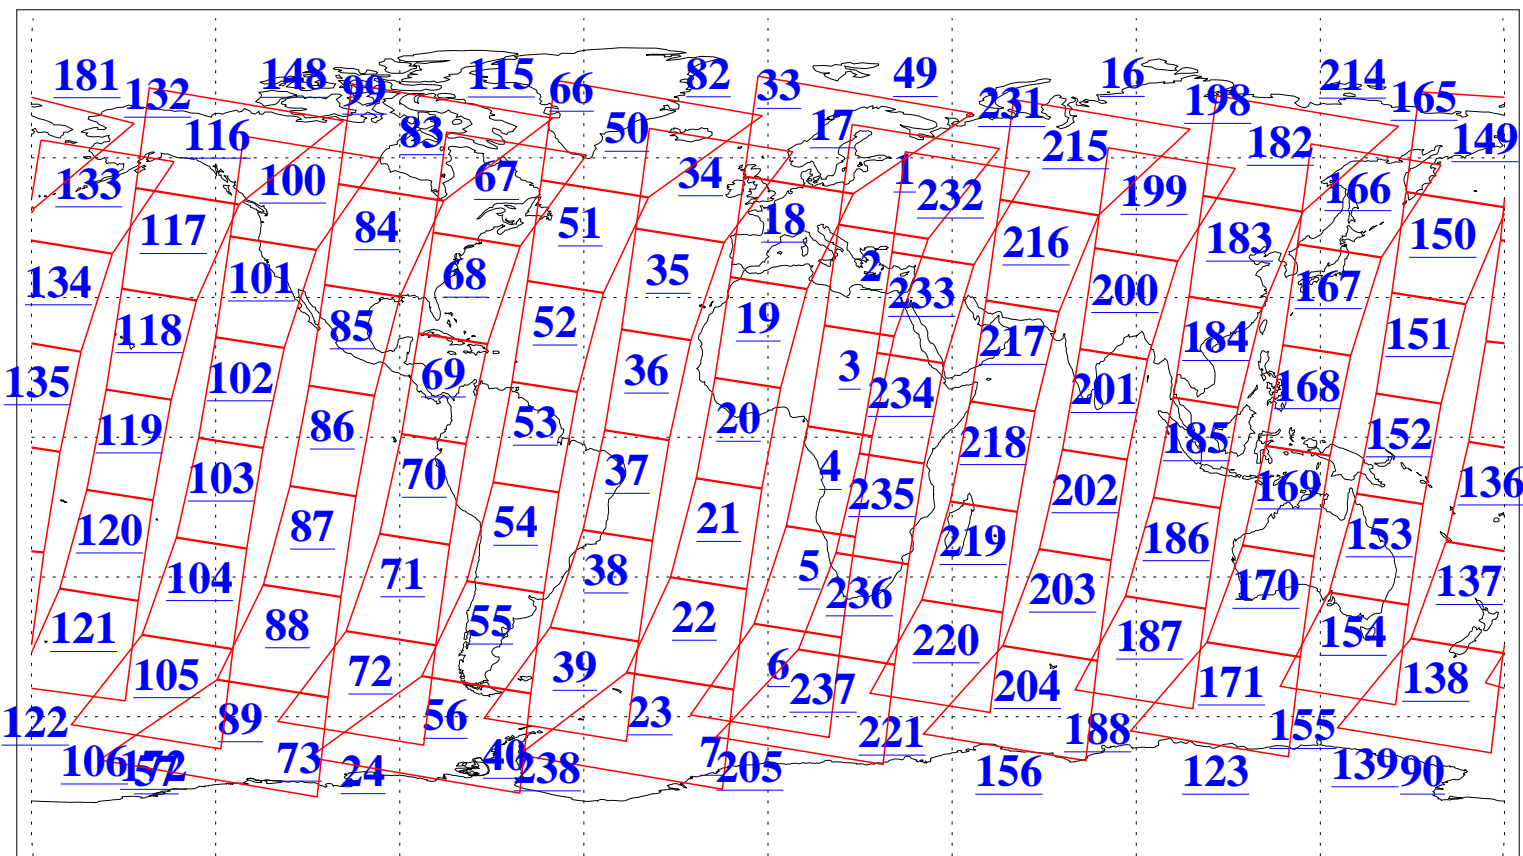

L1B Availability
AMSU Granules: 240
HSB Granules: 0
AIRS Granules: 240

14 Dec 2004
DoY 349
Aqua Day 955
Granules: 1 to 120

Granules: 121 to 240

Legend: AMSU Available, HSB Available, AIRS Available

L1B Availability
AMSU Granules: 240
HSB Granules: 0
AIRS Granules: 240

14 Dec 2004
DoY 349
Aqua Day 955

Ascending Granules

Descending Granules

Legend: AMSU Available, HSB Available, AIRS Available

L1B Availability
 AMSU Granules: 240
 HSB Granules: 0
 AIRS Granules: 240

14 Dec 2004
 DoY 349
 Aqua Day 955

Northern Hemisphere Granules

Southern Hemisphere Granules

Legend: AMSU Available, HSB Available, AIRS Available