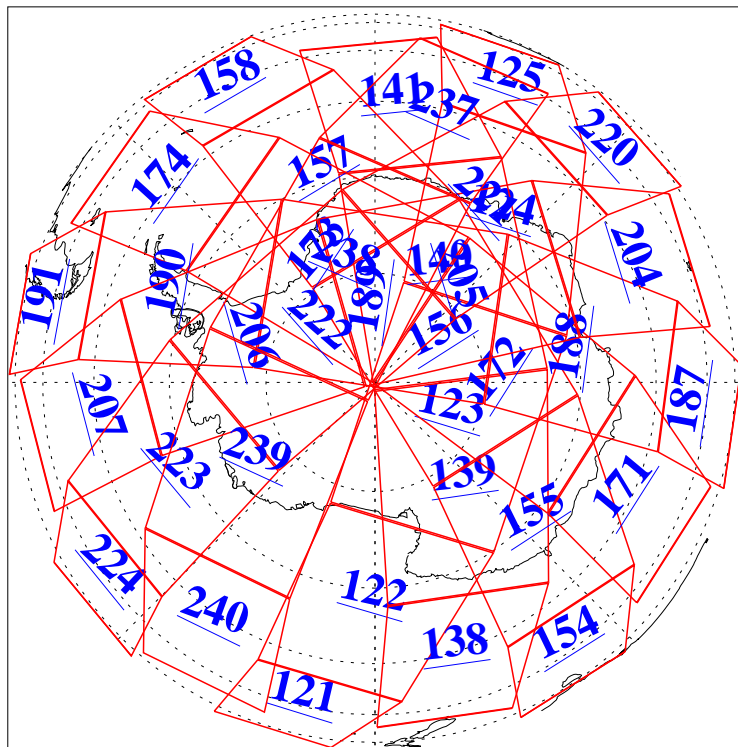

L1B Availability
AMSU Granules: 240
HSB Granules: 0
AIRS Granules: 240

14 Dec 2004
DoY 349
Aqua Day 955
Granules: 1 to 120

Granules: 121 to 240

Legend: AMSU Available, HSB Available, AIRS Available

L1B Availability
AMSU Granules: 240
HSB Granules: 0
AIRS Granules: 240

14 Dec 2004
DoY 349
Aqua Day 955

Ascending Granules

Descending Granules

Legend: AMSU Available, HSB Available, AIRS Available

L1B Availability
 AMSU Granules: 240
 HSB Granules: 0
 AIRS Granules: 240

14 Dec 2004
 DoY 349
 Aqua Day 955

Northern Hemisphere Granules

Southern Hemisphere Granules

Legend: AMSU Available, HSB Available, AIRS Available