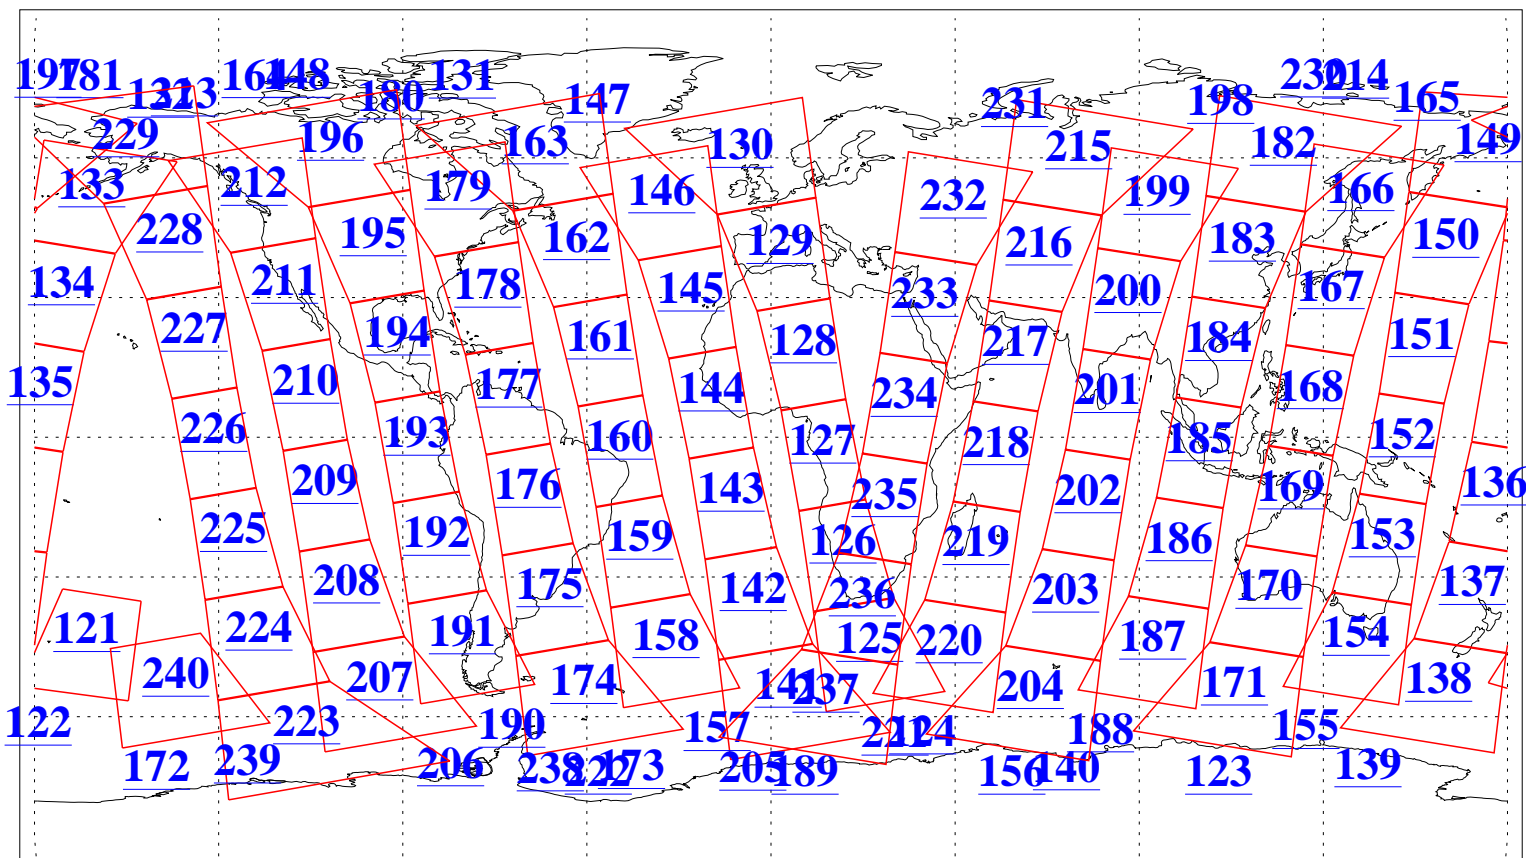

L1B Availability
AMSU Granules: 240
HSB Granules: 0
AIRS Granules: 240

14 Dec 2004
DoY 349
Aqua Day 955
Granules: 1 to 120

Granules: 121 to 240

Legend: AMSU Available, HSB Available, AIRS Available

L1B Availability
AMSU Granules: 240
HSB Granules: 0
AIRS Granules: 240

14 Dec 2004
DoY 349
Aqua Day 955

Ascending Granules

Descending Granules

Legend: AMSU Available, HSB Available, AIRS Available

L1B Availability
 AMSU Granules: 240
 HSB Granules: 0
 AIRS Granules: 240

14 Dec 2004
 DoY 349
 Aqua Day 955

Northern Hemisphere Granules

Southern Hemisphere Granules

Legend: AMSU Available, HSB Available, AIRS Available