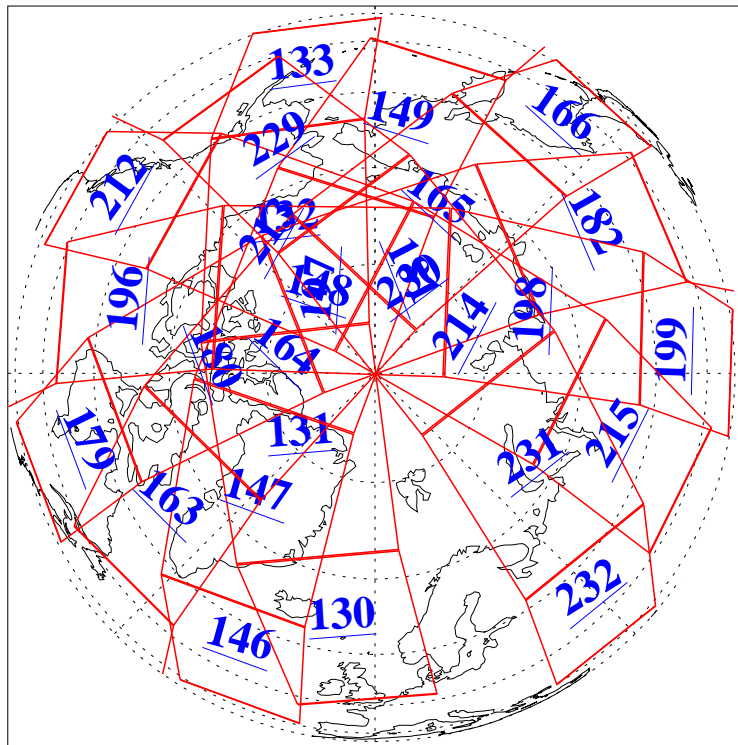

L1B Availability
AMSU Granules: 240
HSB Granules: 0
AIRS Granules: 240

14 Dec 2004
DoY 349
Aqua Day 955
Granules: 1 to 120

Granules: 121 to 240

Legend: AMSU Available, HSB Available, AIRS Available

L1B Availability
AMSU Granules: 240
HSB Granules: 0
AIRS Granules: 240

14 Dec 2004
DoY 349
Aqua Day 955

Ascending Granules

Descending Granules

Legend: AMSU Available, HSB Available, AIRS Available

L1B Availability
 AMSU Granules: 240
 HSB Granules: 0
 AIRS Granules: 240

14 Dec 2004
 DoY 349
 Aqua Day 955

Northern Hemisphere Granules

Southern Hemisphere Granules

Legend: AMSU Available, HSB Available, AIRS Available