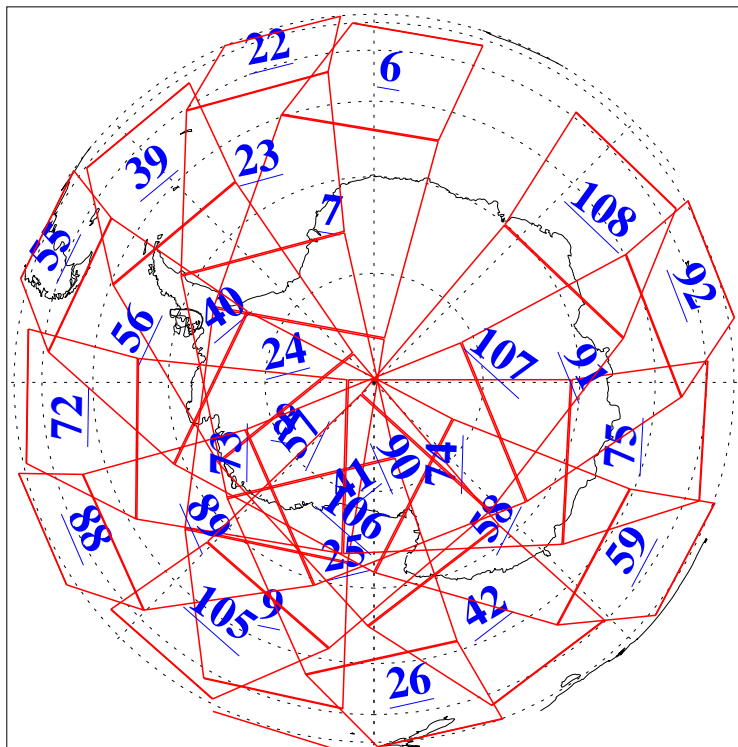

L1B Availability
AMSU Granules: 240
HSB Granules: 0
AIRS Granules: 240

14 Dec 2004
DoY 349
Aqua Day 955
Granules: 1 to 120

Granules: 121 to 240

Legend: AMSU Available, HSB Available, AIRS Available

L1B Availability
AMSU Granules: 240
HSB Granules: 0
AIRS Granules: 240

14 Dec 2004
DoY 349
Aqua Day 955

Ascending Granules

Descending Granules

Legend: AMSU Available, HSB Available, AIRS Available

L1B Availability
 AMSU Granules: 240
 HSB Granules: 0
 AIRS Granules: 240

14 Dec 2004
 DoY 349
 Aqua Day 955

Northern Hemisphere Granules

Southern Hemisphere Granules

Legend: AMSU Available, HSB Available, AIRS Available