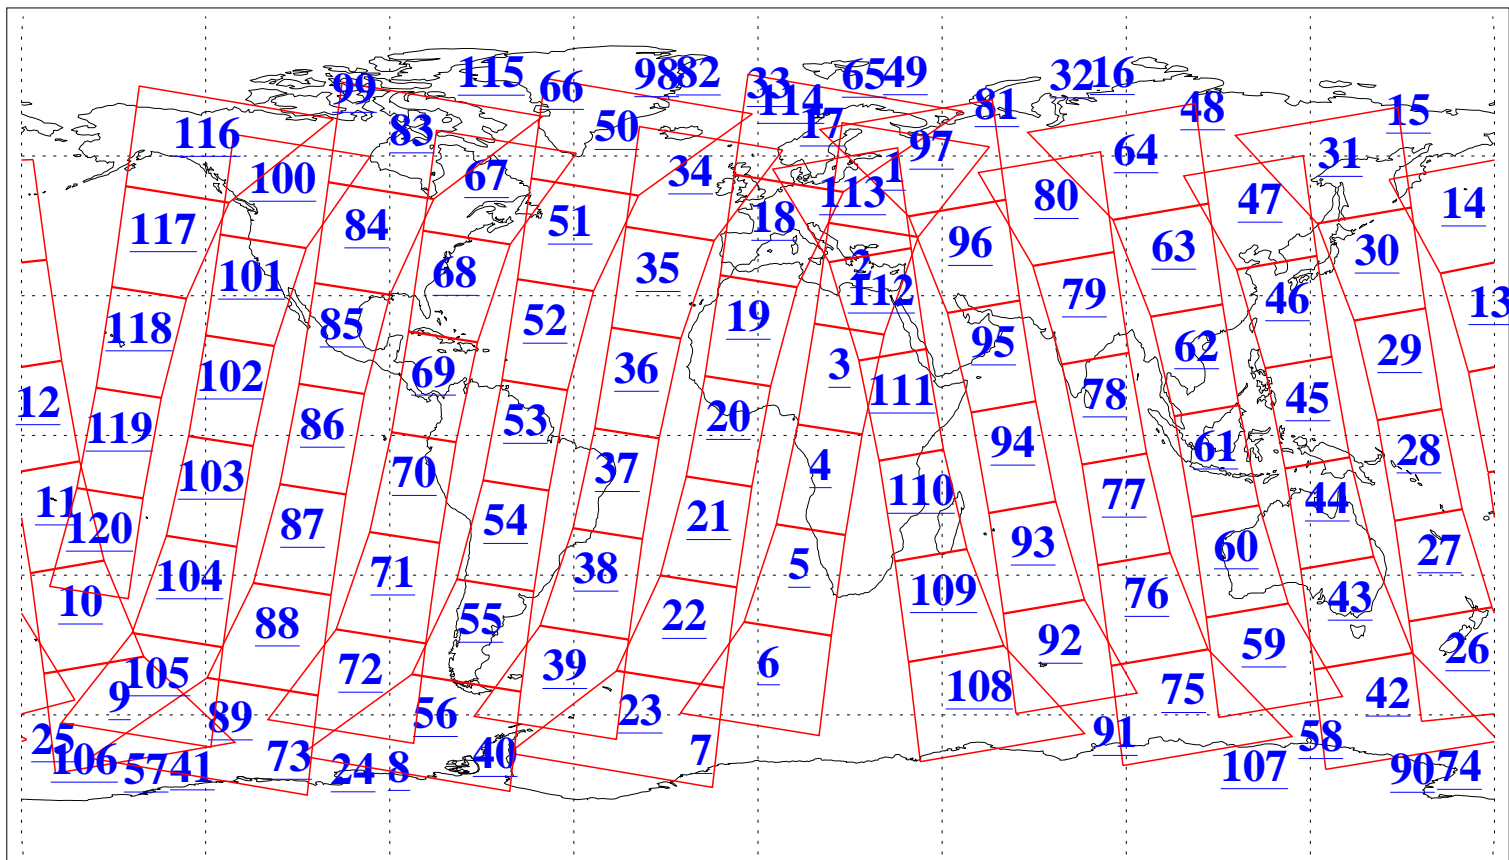

L1B Availability
AMSU Granules: 240
HSB Granules: 0
AIRS Granules: 240

14 Dec 2004
DoY 349
Aqua Day 955
Granules: 1 to 120

Granules: 121 to 240

Legend: AMSU Available, HSB Available, AIRS Available

L1B Availability
AMSU Granules: 240
HSB Granules: 0
AIRS Granules: 240

14 Dec 2004
DoY 349
Aqua Day 955

Ascending Granules

Descending Granules

Legend: AMSU Available, HSB Available, AIRS Available

L1B Availability
 AMSU Granules: 240
 HSB Granules: 0
 AIRS Granules: 240

14 Dec 2004
 DoY 349
 Aqua Day 955

Northern Hemisphere Granules

Southern Hemisphere Granules

Legend: AMSU Available, HSB Available, AIRS Available