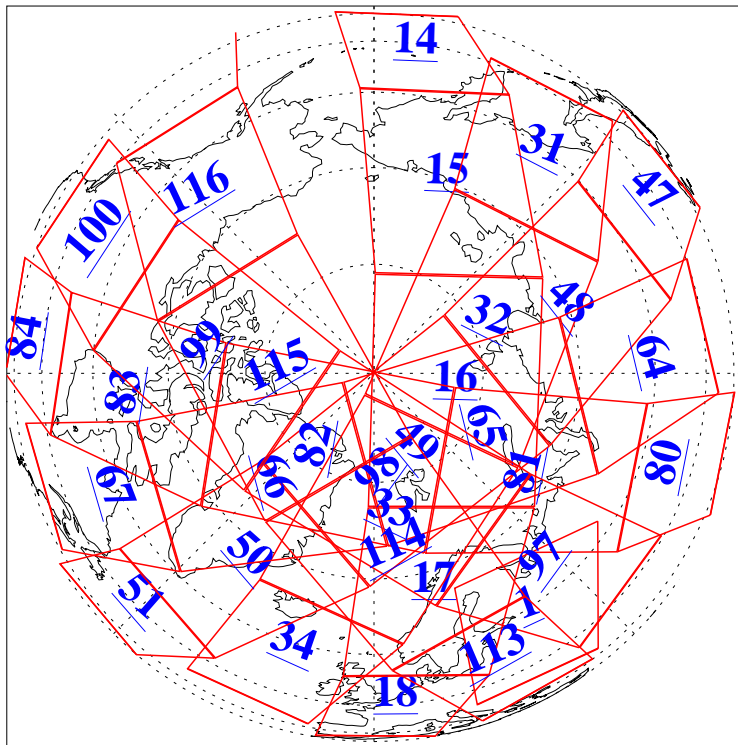

L1B Availability
AMSU Granules: 240
HSB Granules: 0
AIRS Granules: 240

14 Dec 2004
DoY 349
Aqua Day 955
Granules: 1 to 120

Granules: 121 to 240

Legend: AMSU Available, HSB Available, AIRS Available

L1B Availability
AMSU Granules: 240
HSB Granules: 0
AIRS Granules: 240

14 Dec 2004
DoY 349
Aqua Day 955

Ascending Granules

Descending Granules

Legend: AMSU Available, HSB Available, AIRS Available

L1B Availability
 AMSU Granules: 240
 HSB Granules: 0
 AIRS Granules: 240

14 Dec 2004
 DoY 349
 Aqua Day 955

Northern Hemisphere Granules

Southern Hemisphere Granules

Legend: AMSU Available, HSB Available, AIRS Available