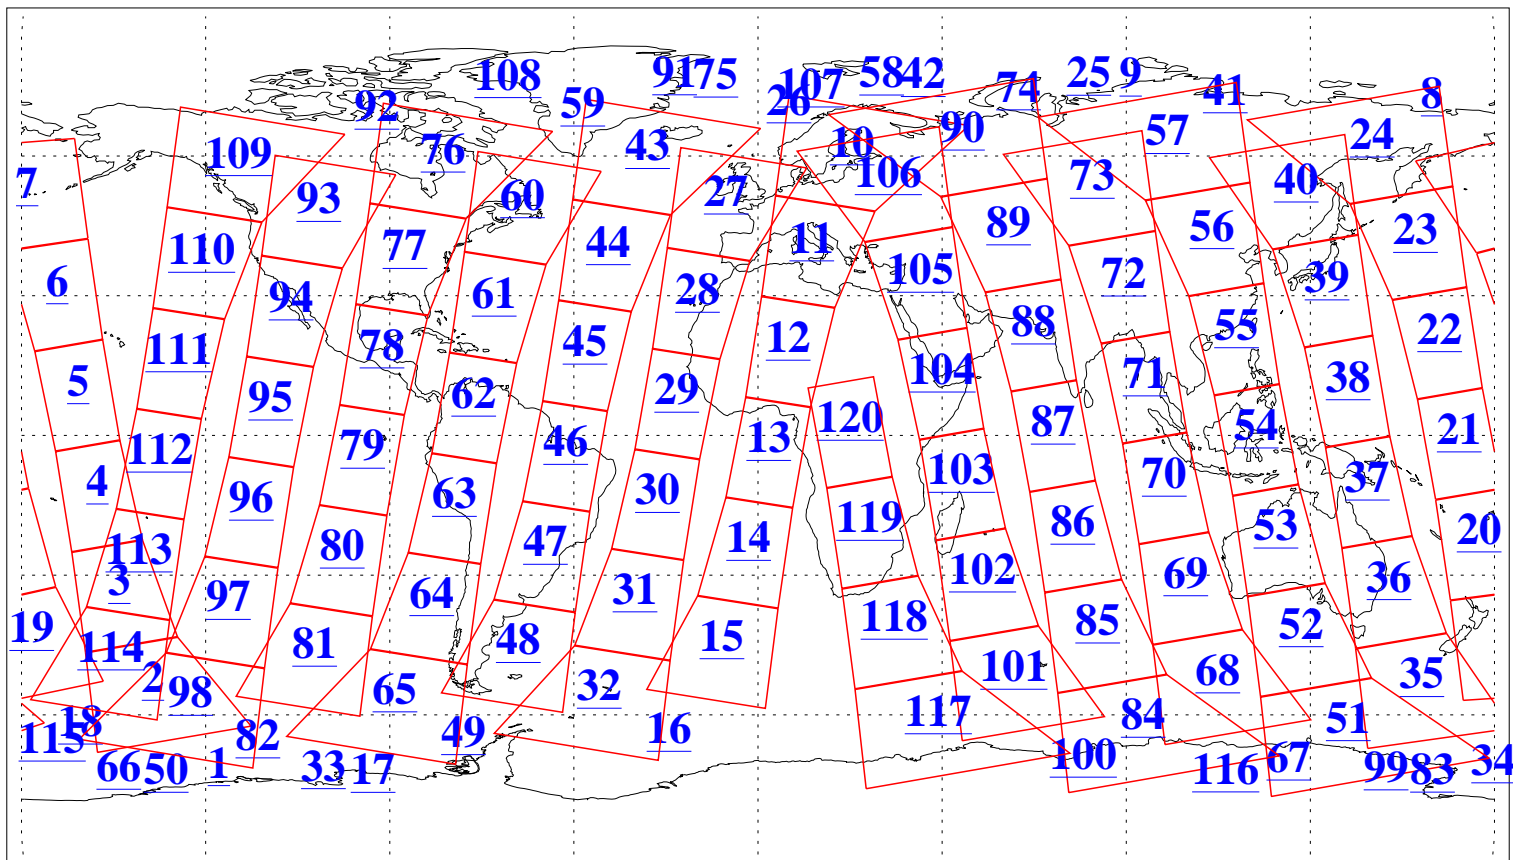

L1B Availability
AMSU Granules: 240
HSB Granules: 0
AIRS Granules: 240

13 Dec 2004
DoY 348
Aqua Day 954
Granules: 1 to 120

Granules: 121 to 240

Legend: AMSU Available, HSB Available, AIRS Available

L1B Availability
AMSU Granules: 240
HSB Granules: 0
AIRS Granules: 240

13 Dec 2004
DoY 348
Aqua Day 954

Ascending Granules

Descending Granules

Legend: AMSU Available, HSB Available, AIRS Available

L1B Availability
 AMSU Granules: 240
 HSB Granules: 0
 AIRS Granules: 240

13 Dec 2004
 DoY 348
 Aqua Day 954

Northern Hemisphere Granules

Southern Hemisphere Granules

Legend: AMSU Available, HSB Available, AIRS Available