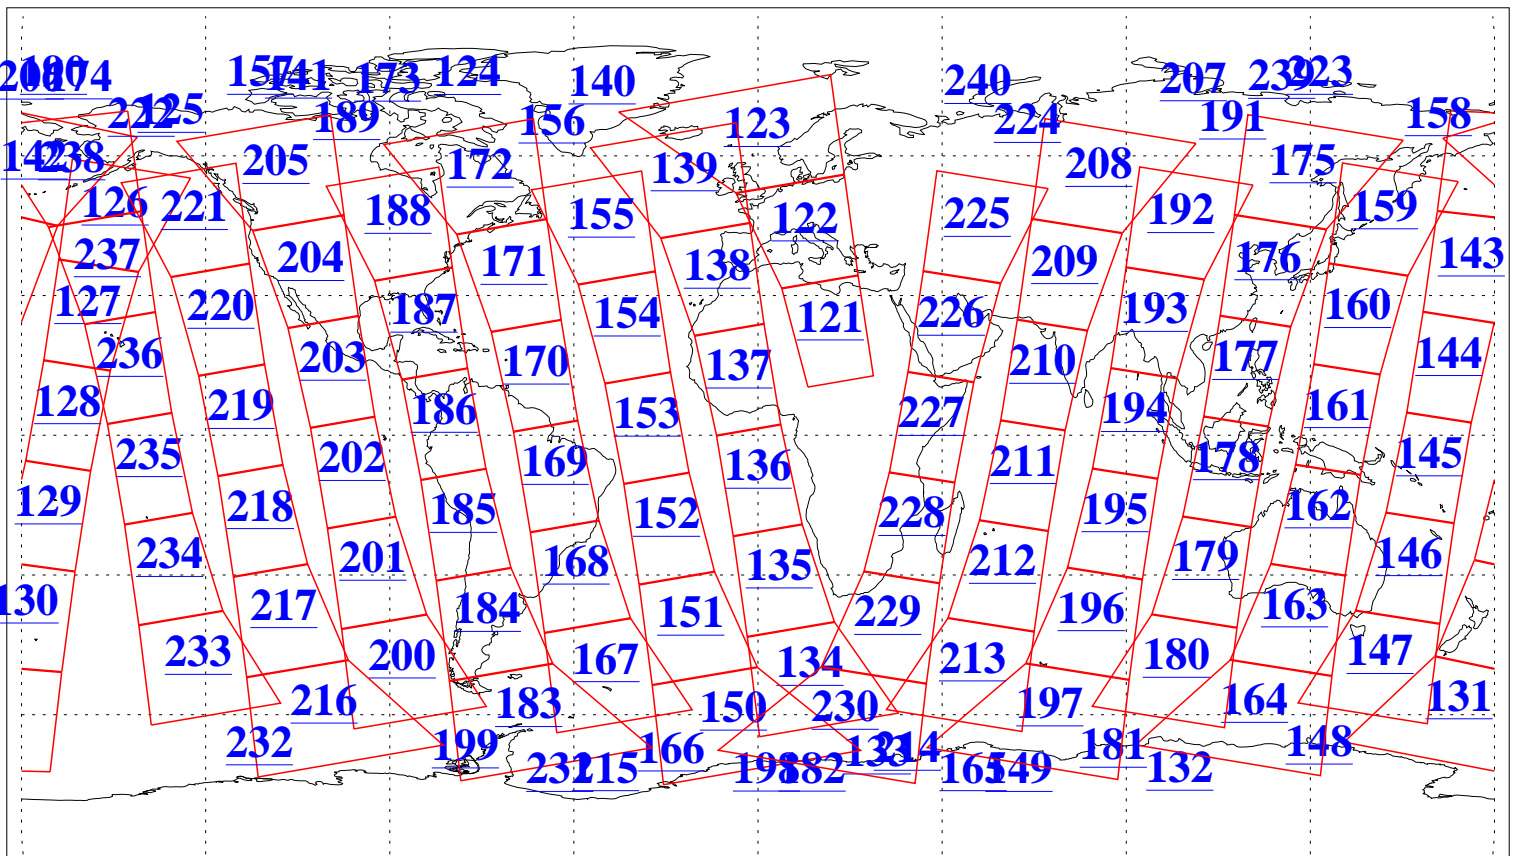

L1B Availability
AMSU Granules: 240
HSB Granules: 0
AIRS Granules: 240

13 Dec 2004
DoY 348
Aqua Day 954
Granules: 1 to 120

Granules: 121 to 240

Legend: AMSU Available, HSB Available, AIRS Available

L1B Availability
AMSU Granules: 240
HSB Granules: 0
AIRS Granules: 240

13 Dec 2004
DoY 348
Aqua Day 954

Ascending Granules

Descending Granules

Legend: AMSU Available, HSB Available, AIRS Available

L1B Availability
 AMSU Granules: 240
 HSB Granules: 0
 AIRS Granules: 240

13 Dec 2004
 DoY 348
 Aqua Day 954

Northern Hemisphere Granules

Southern Hemisphere Granules

Legend: AMSU Available, HSB Available, AIRS Available