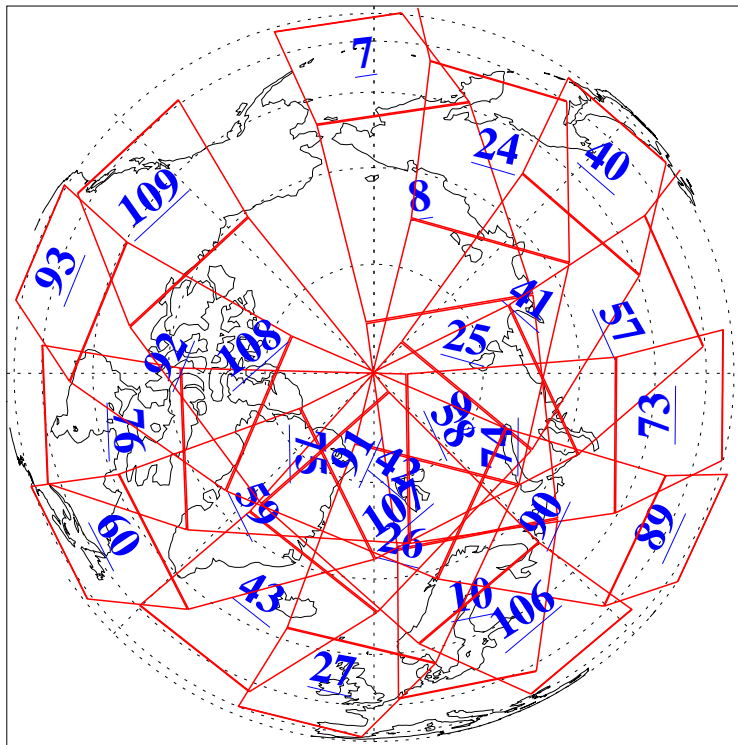

L1B Availability
AMSU Granules: 240
HSB Granules: 0
AIRS Granules: 240

13 Dec 2004
DoY 348
Aqua Day 954
Granules: 1 to 120

Granules: 121 to 240

Legend: AMSU Available, HSB Available, AIRS Available

L1B Availability
AMSU Granules: 240
HSB Granules: 0
AIRS Granules: 240

13 Dec 2004
DoY 348
Aqua Day 954

Ascending Granules

Descending Granules

Legend: AMSU Available, HSB Available, AIRS Available

L1B Availability
 AMSU Granules: 240
 HSB Granules: 0
 AIRS Granules: 240

13 Dec 2004
 DoY 348
 Aqua Day 954

Northern Hemisphere Granules

Southern Hemisphere Granules

Legend: AMSU Available, HSB Available, AIRS Available