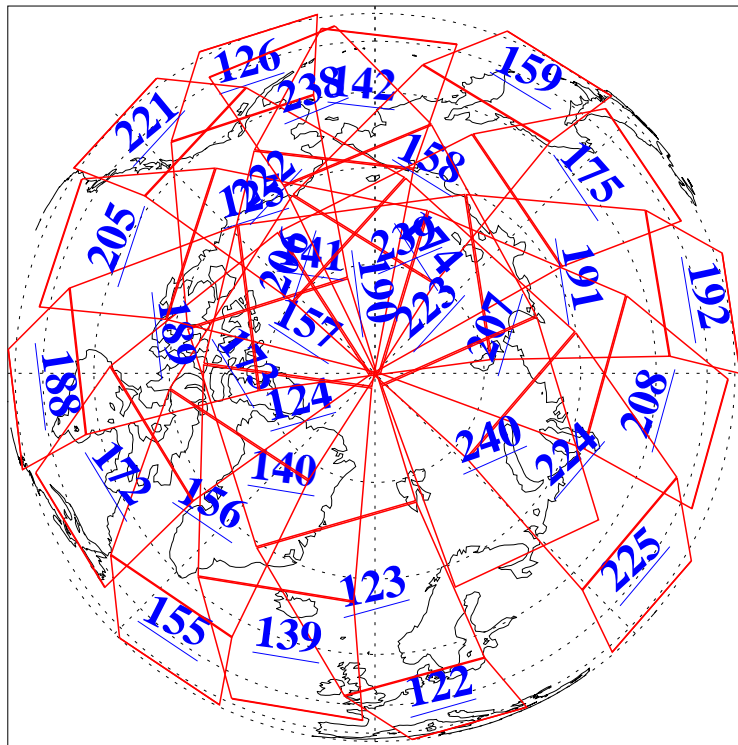

L1B Availability
AMSU Granules: 240
HSB Granules: 0
AIRS Granules: 240

13 Dec 2004
DoY 348
Aqua Day 954
Granules: 1 to 120

Granules: 121 to 240

Legend: AMSU Available, HSB Available, AIRS Available

L1B Availability
AMSU Granules: 240
HSB Granules: 0
AIRS Granules: 240

13 Dec 2004
DoY 348
Aqua Day 954

Ascending Granules

Descending Granules

Legend: AMSU Available, HSB Available, AIRS Available

L1B Availability
 AMSU Granules: 240
 HSB Granules: 0
 AIRS Granules: 240

13 Dec 2004
 DoY 348
 Aqua Day 954

Northern Hemisphere Granules

Southern Hemisphere Granules

Legend: AMSU Available, HSB Available, AIRS Available