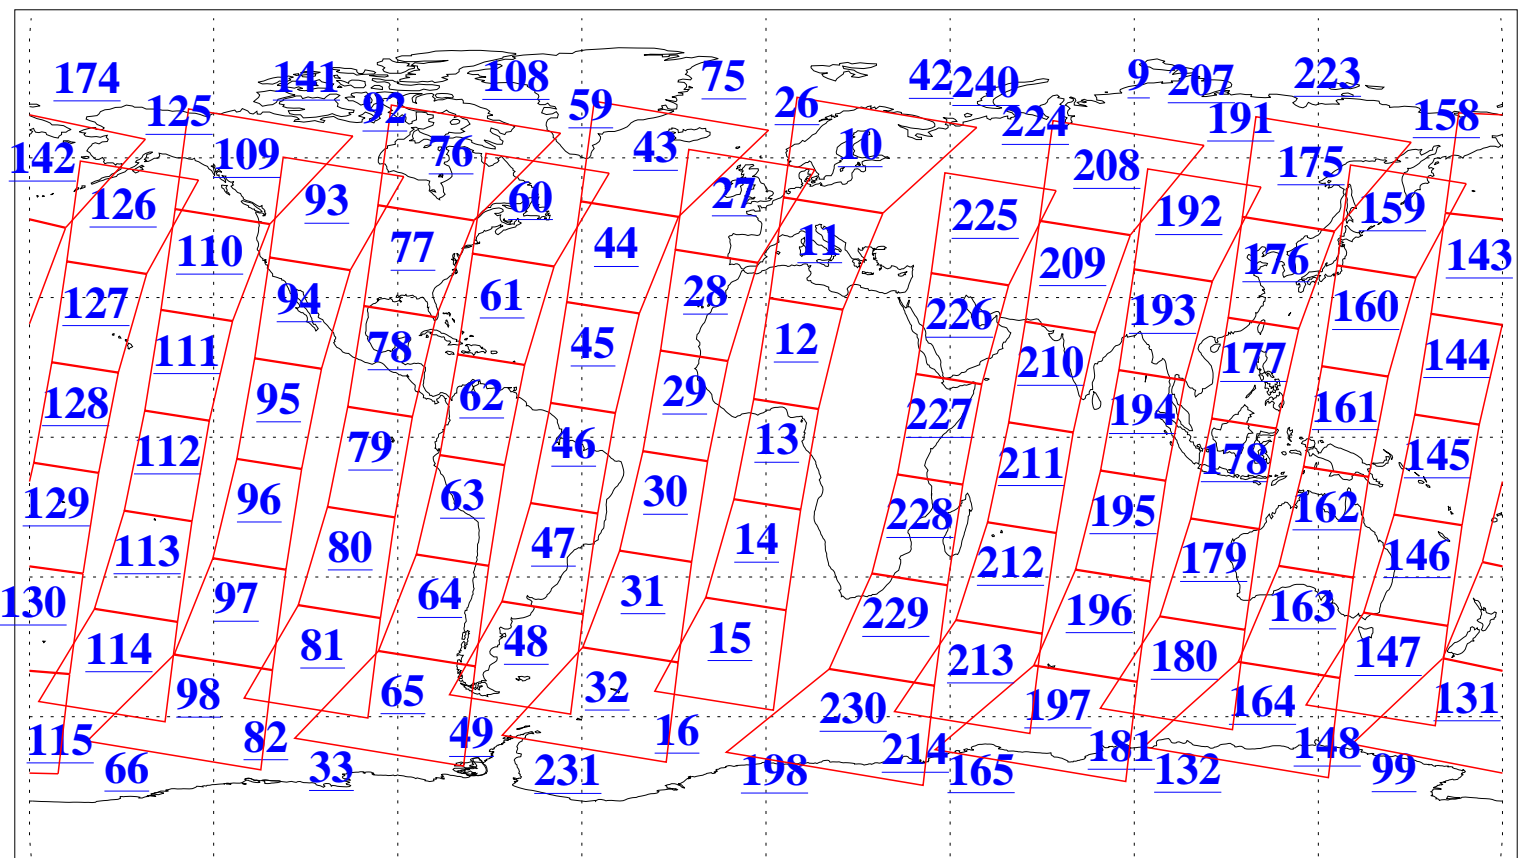

L1B Availability
AMSU Granules: 240
HSB Granules: 0
AIRS Granules: 240

13 Dec 2004
DoY 348
Aqua Day 954
Granules: 1 to 120

Granules: 121 to 240

Legend: AMSU Available, HSB Available, AIRS Available

L1B Availability
AMSU Granules: 240
HSB Granules: 0
AIRS Granules: 240

13 Dec 2004
DoY 348
Aqua Day 954

Ascending Granules

Descending Granules

Legend: AMSU Available, HSB Available, AIRS Available

L1B Availability
 AMSU Granules: 240
 HSB Granules: 0
 AIRS Granules: 240

13 Dec 2004
 DoY 348
 Aqua Day 954

Northern Hemisphere Granules

Southern Hemisphere Granules

Legend: AMSU Available, HSB Available, AIRS Available