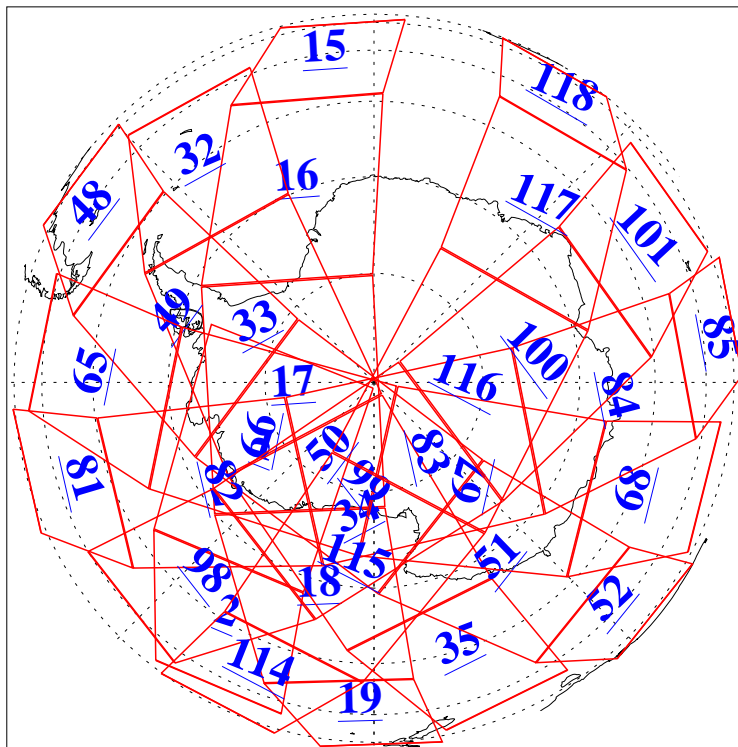

L1B Availability
AMSU Granules: 240
HSB Granules: 0
AIRS Granules: 240

13 Dec 2004
DoY 348
Aqua Day 954
Granules: 1 to 120

Granules: 121 to 240

Legend: AMSU Available, HSB Available, AIRS Available

L1B Availability
AMSU Granules: 240
HSB Granules: 0
AIRS Granules: 240

13 Dec 2004
DoY 348
Aqua Day 954

Ascending Granules

Descending Granules

Legend: AMSU Available, HSB Available, AIRS Available

L1B Availability
 AMSU Granules: 240
 HSB Granules: 0
 AIRS Granules: 240

13 Dec 2004
 DoY 348
 Aqua Day 954

Northern Hemisphere Granules

Southern Hemisphere Granules

Legend: AMSU Available, HSB Available, AIRS Available