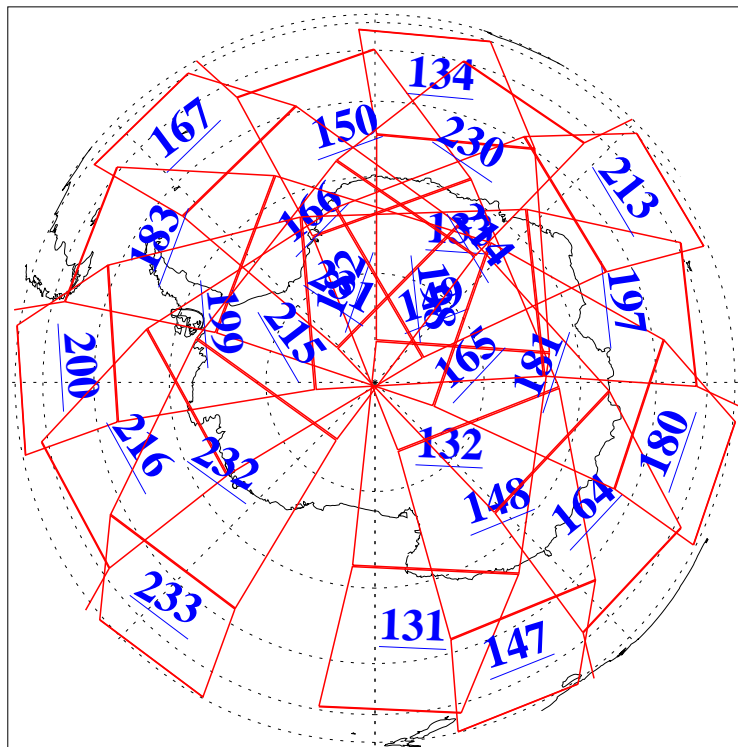

L1B Availability
AMSU Granules: 240
HSB Granules: 0
AIRS Granules: 240

13 Dec 2004
DoY 348
Aqua Day 954
Granules: 1 to 120

Granules: 121 to 240

Legend: AMSU Available, HSB Available, AIRS Available

L1B Availability
AMSU Granules: 240
HSB Granules: 0
AIRS Granules: 240

13 Dec 2004
DoY 348
Aqua Day 954

Ascending Granules

Descending Granules

Legend: AMSU Available, HSB Available, AIRS Available

L1B Availability
 AMSU Granules: 240
 HSB Granules: 0
 AIRS Granules: 240

13 Dec 2004
 DoY 348
 Aqua Day 954

Northern Hemisphere Granules

Southern Hemisphere Granules

Legend: AMSU Available, HSB Available, AIRS Available