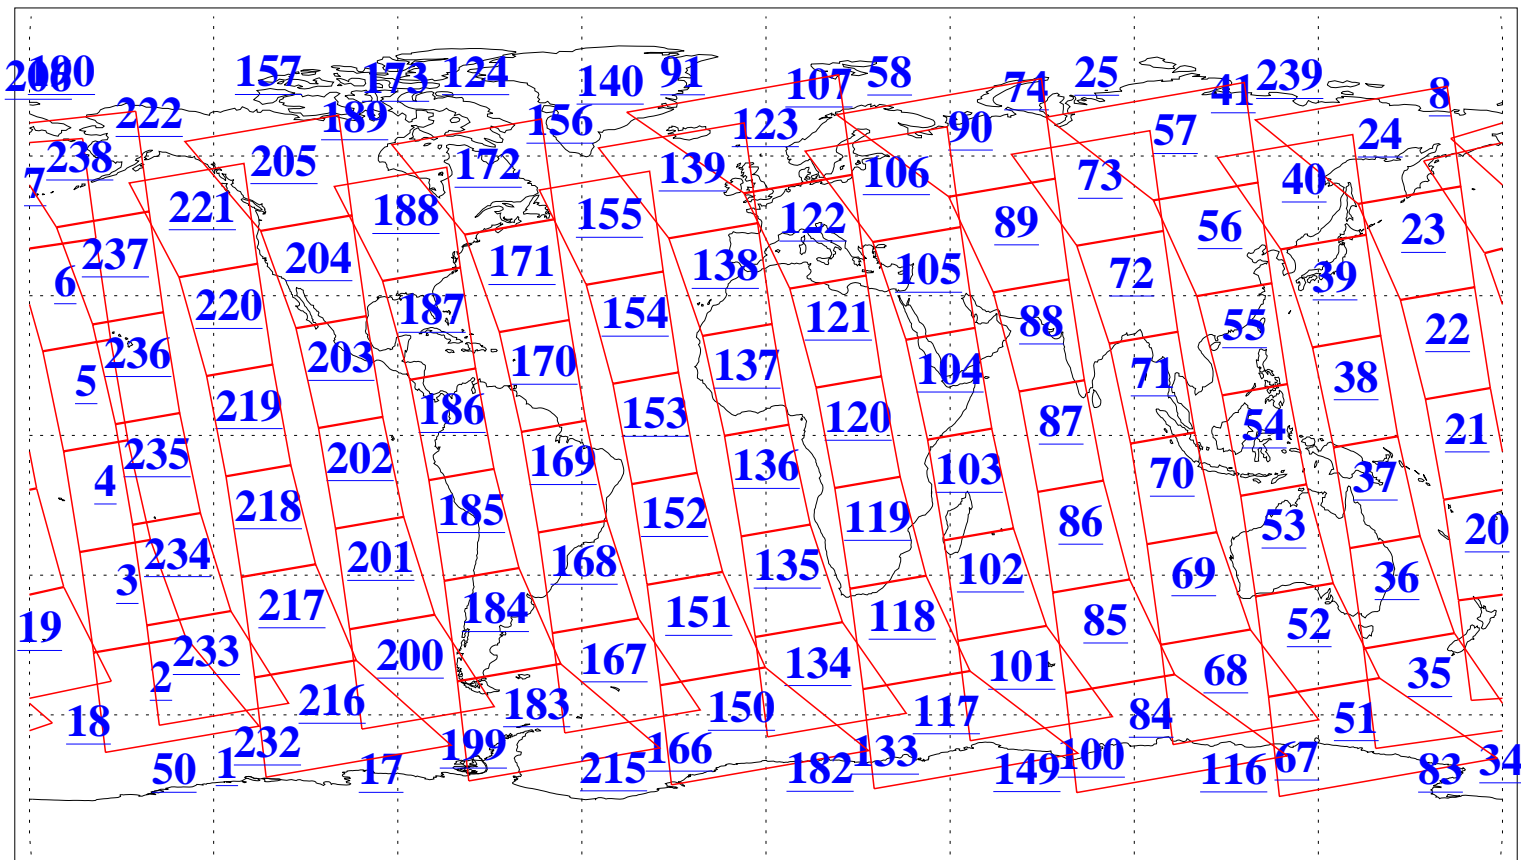

L1B Availability
AMSU Granules: 240
HSB Granules: 0
AIRS Granules: 240

13 Dec 2004
DoY 348
Aqua Day 954
Granules: 1 to 120

Granules: 121 to 240

Legend: AMSU Available, HSB Available, AIRS Available

L1B Availability
AMSU Granules: 240
HSB Granules: 0
AIRS Granules: 240

13 Dec 2004
DoY 348
Aqua Day 954

Ascending Granules

Descending Granules

Legend: AMSU Available, HSB Available, AIRS Available

L1B Availability
 AMSU Granules: 240
 HSB Granules: 0
 AIRS Granules: 240

13 Dec 2004
 DoY 348
 Aqua Day 954

Northern Hemisphere Granules

Southern Hemisphere Granules

Legend: AMSU Available, HSB Available, AIRS Available