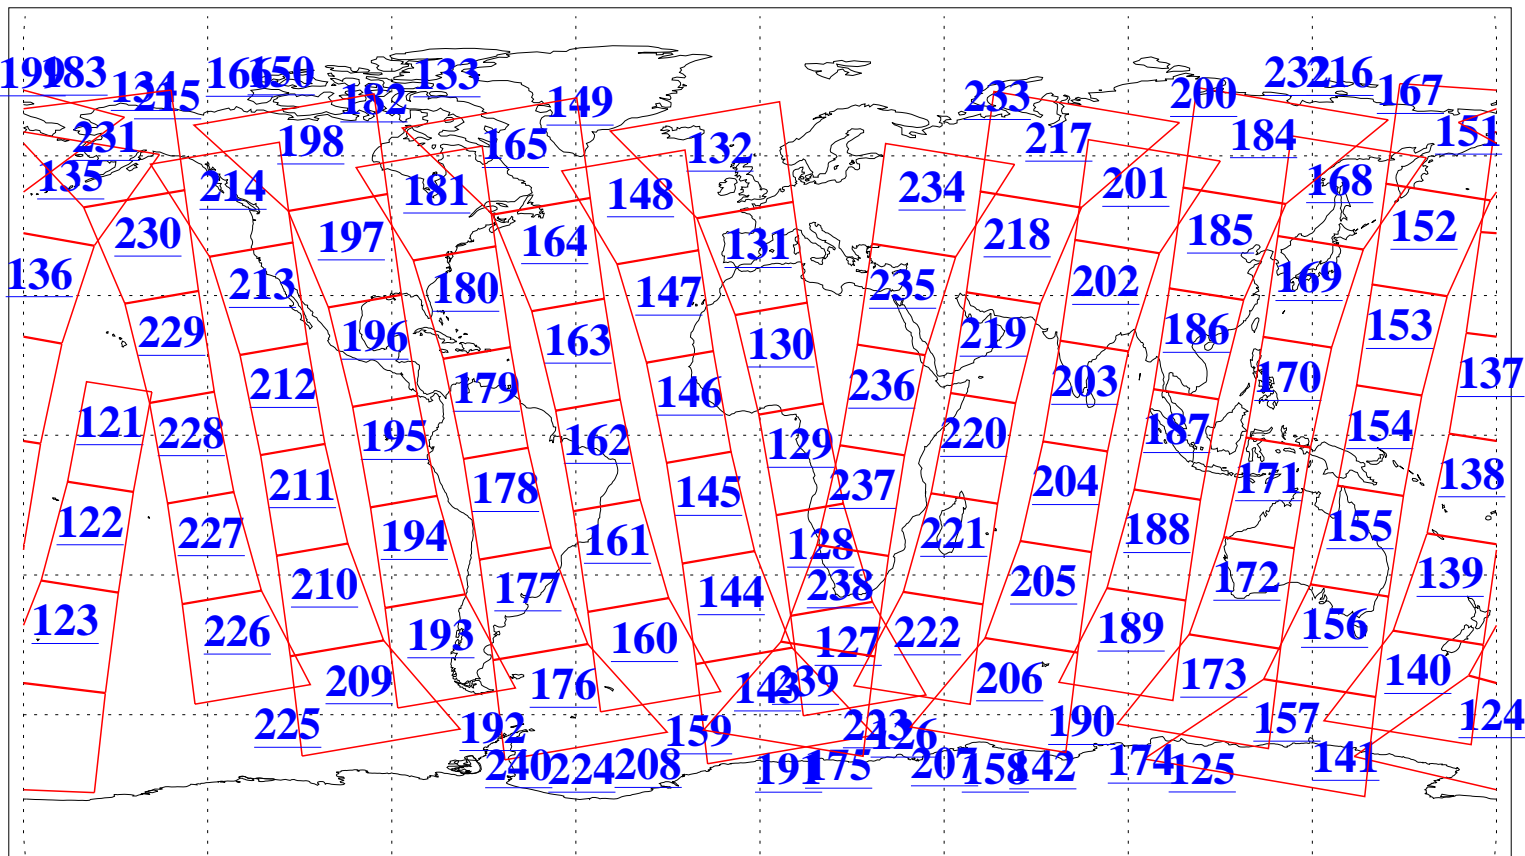

L1B Availability  
AMSU Granules: 240  
HSB Granules: 0  
AIRS Granules: 240

12 Dec 2004  
DoY 347  
Aqua Day 953  
Granules: 1 to 120

Granules: 121 to 240

Legend: AMSU Available, HSB Available, AIRS Available

L1B Availability  
AMSU Granules: 240  
HSB Granules: 0  
AIRS Granules: 240

12 Dec 2004  
DoY 347  
Aqua Day 953

Ascending Granules

Descending Granules

Legend: AMSU Available, HSB Available, AIRS Available

L1B Availability  
 AMSU Granules: 240  
 HSB Granules: 0  
 AIRS Granules: 240

12 Dec 2004  
 DoY 347  
 Aqua Day 953

Northern Hemisphere Granules

Southern Hemisphere Granules

Legend: AMSU Available, HSB Available, AIRS Available