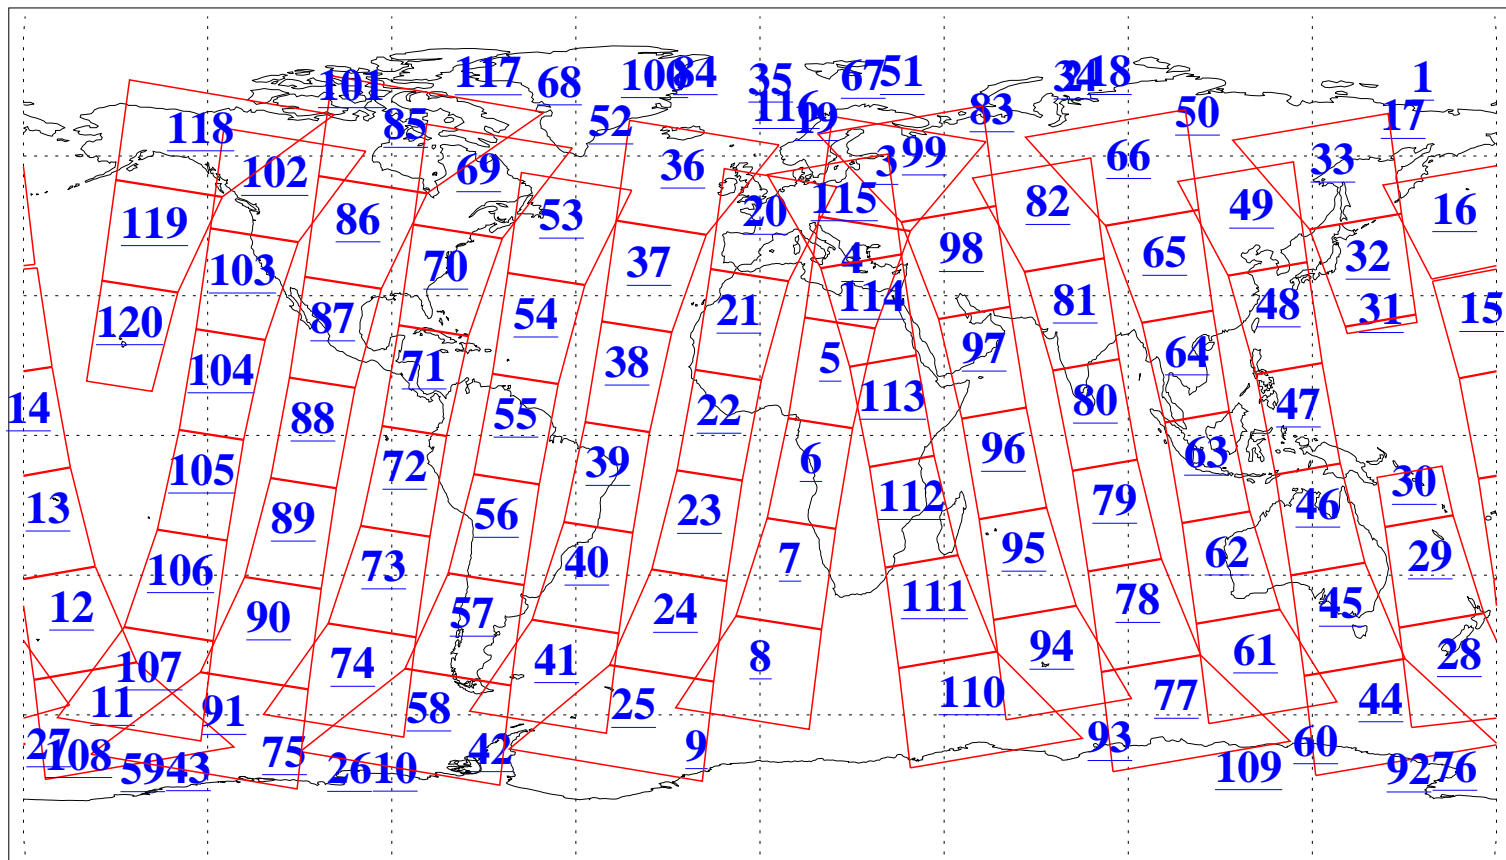

L1B Availability  
AMSU Granules: 240  
HSB Granules: 0  
AIRS Granules: 240

12 Dec 2004  
DoY 347  
Aqua Day 953  
Granules: 1 to 120

Granules: 121 to 240

Legend: AMSU Available, HSB Available, AIRS Available

L1B Availability  
AMSU Granules: 240  
HSB Granules: 0  
AIRS Granules: 240

12 Dec 2004  
DoY 347  
Aqua Day 953

Ascending Granules

Descending Granules

Legend: AMSU Available, HSB Available, AIRS Available

L1B Availability  
 AMSU Granules: 240  
 HSB Granules: 0  
 AIRS Granules: 240

12 Dec 2004  
 DoY 347  
 Aqua Day 953

Northern Hemisphere Granules

Southern Hemisphere Granules

Legend: AMSU Available, HSB Available, AIRS Available