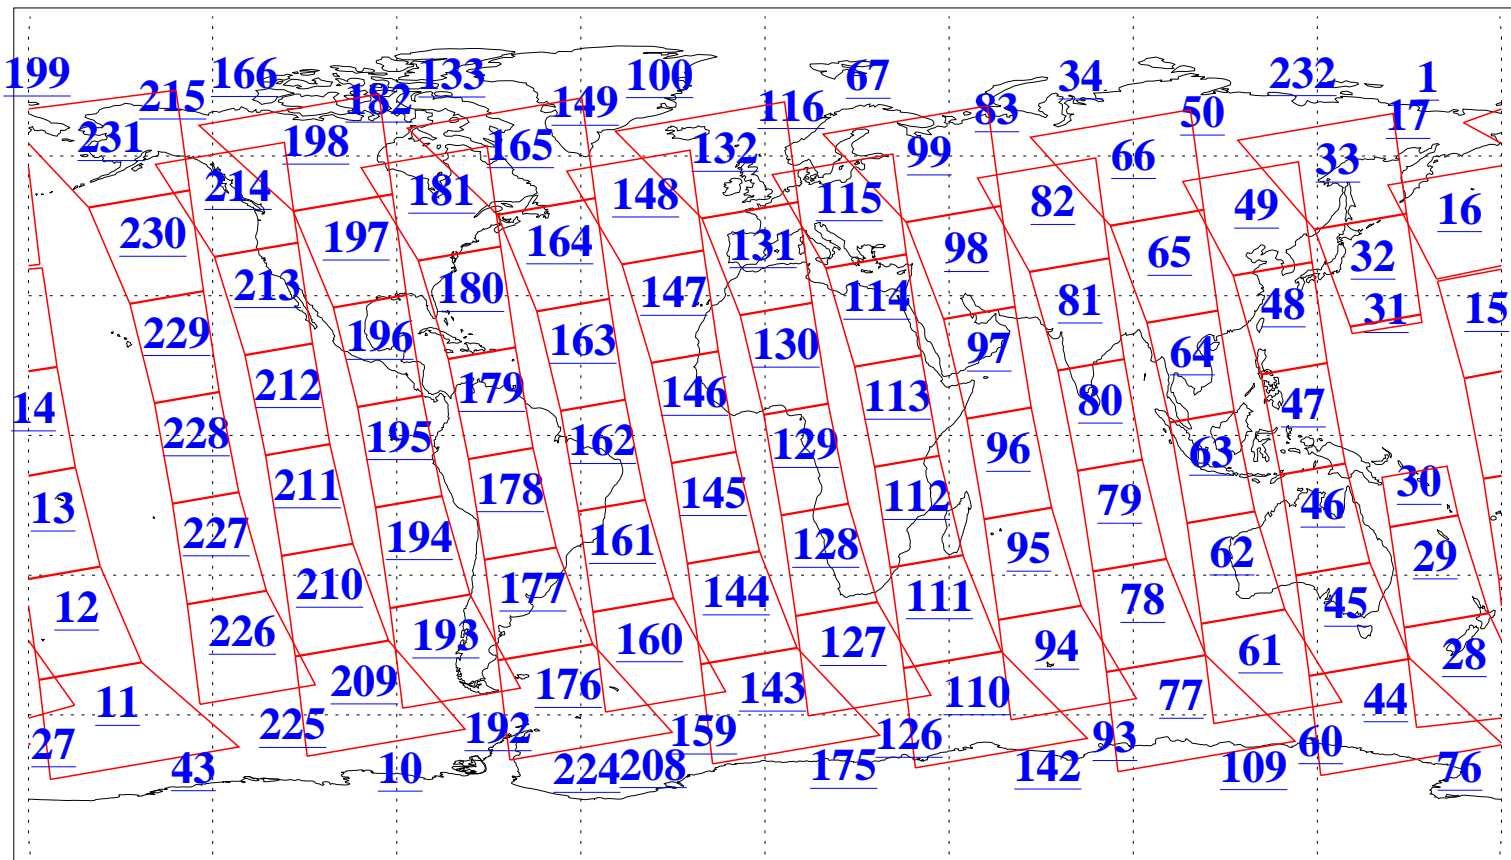

L1B Availability  
AMSU Granules: 240  
HSB Granules: 0  
AIRS Granules: 240

12 Dec 2004  
DoY 347  
Aqua Day 953  
Granules: 1 to 120

Granules: 121 to 240

Legend: AMSU Available, HSB Available, AIRS Available

L1B Availability  
AMSU Granules: 240  
HSB Granules: 0  
AIRS Granules: 240

12 Dec 2004  
DoY 347  
Aqua Day 953

Ascending Granules

Descending Granules

Legend: AMSU Available, HSB Available, AIRS Available

L1B Availability  
 AMSU Granules: 240  
 HSB Granules: 0  
 AIRS Granules: 240

12 Dec 2004  
 DoY 347  
 Aqua Day 953

Northern Hemisphere Granules

Southern Hemisphere Granules

Legend: AMSU Available, HSB Available, AIRS Available