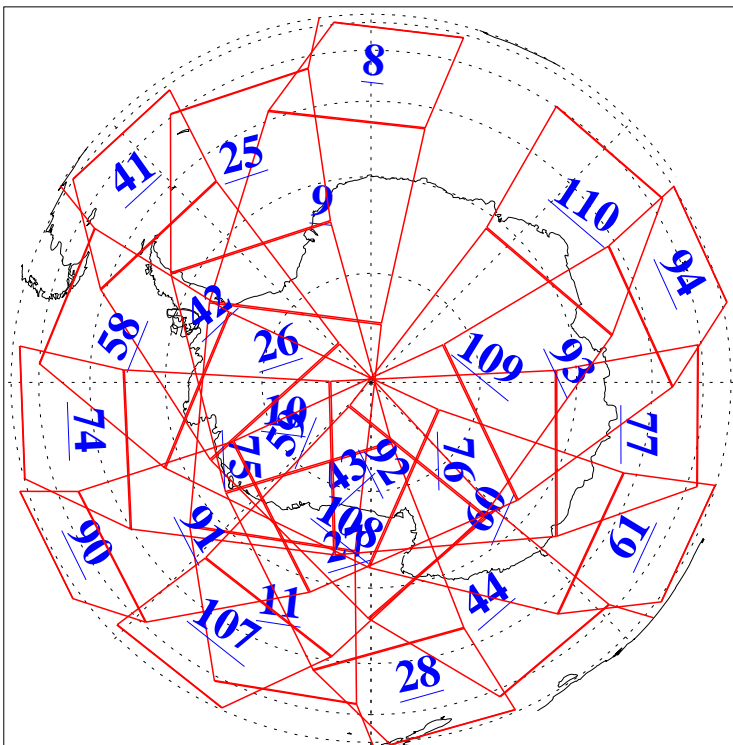

L1B Availability  
AMSU Granules: 240  
HSB Granules: 0  
AIRS Granules: 240

12 Dec 2004  
DoY 347  
Aqua Day 953  
Granules: 1 to 120

Granules: 121 to 240

Legend: AMSU Available, HSB Available, AIRS Available

L1B Availability  
AMSU Granules: 240  
HSB Granules: 0  
AIRS Granules: 240

12 Dec 2004  
DoY 347  
Aqua Day 953

Ascending Granules

Descending Granules

Legend: AMSU Available, HSB Available, AIRS Available

L1B Availability  
 AMSU Granules: 240  
 HSB Granules: 0  
 AIRS Granules: 240

12 Dec 2004  
 DoY 347  
 Aqua Day 953

Northern Hemisphere Granules

Southern Hemisphere Granules

Legend: AMSU Available, HSB Available, AIRS Available