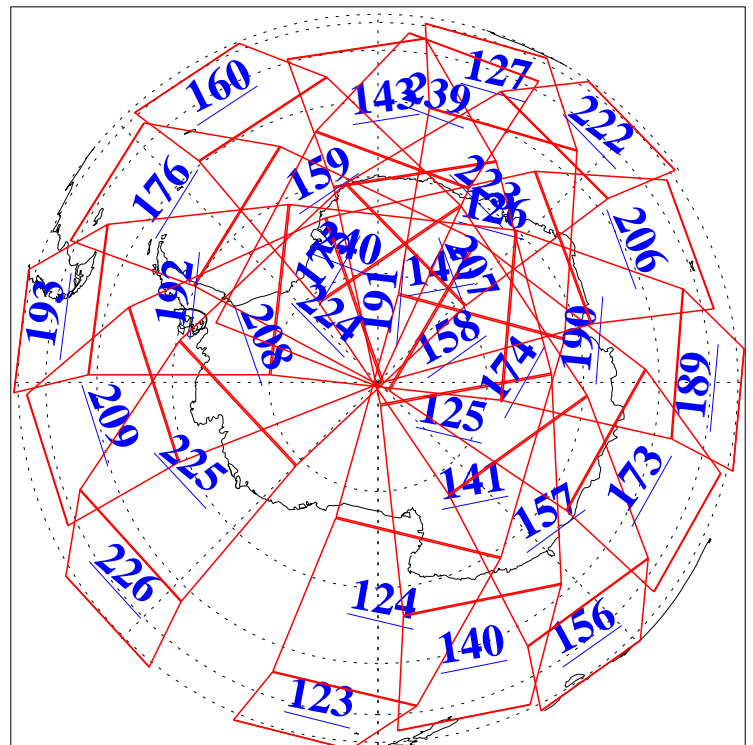

L1B Availability  
AMSU Granules: 240  
HSB Granules: 0  
AIRS Granules: 240

12 Dec 2004  
DoY 347  
Aqua Day 953  
Granules: 1 to 120

Granules: 121 to 240

Legend: AMSU Available, HSB Available, AIRS Available

L1B Availability  
AMSU Granules: 240  
HSB Granules: 0  
AIRS Granules: 240

12 Dec 2004  
DoY 347  
Aqua Day 953

Ascending Granules

Descending Granules

Legend: AMSU Available, HSB Available, AIRS Available

L1B Availability  
 AMSU Granules: 240  
 HSB Granules: 0  
 AIRS Granules: 240

12 Dec 2004  
 DoY 347  
 Aqua Day 953

Northern Hemisphere Granules

Southern Hemisphere Granules

Legend: AMSU Available, HSB Available, AIRS Available