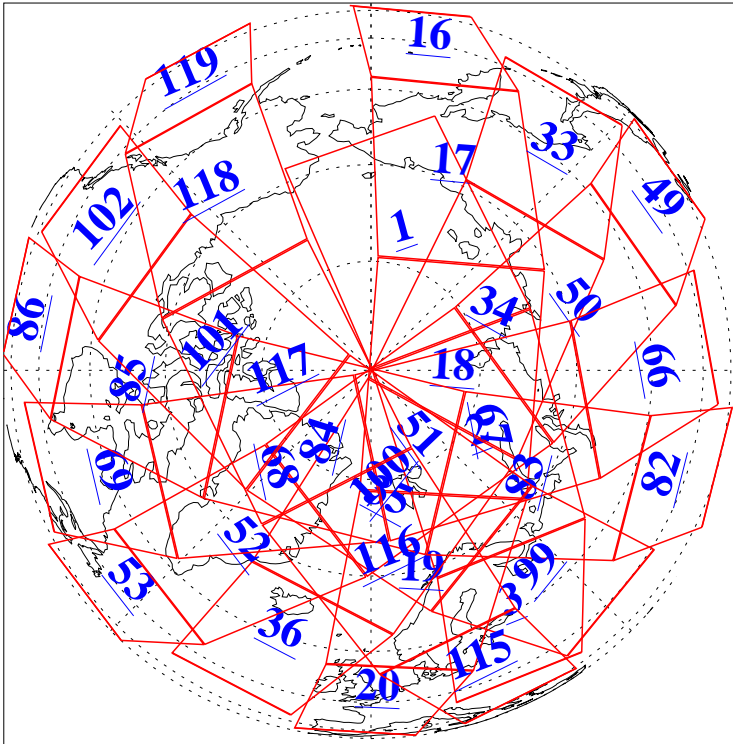

L1B Availability  
AMSU Granules: 240  
HSB Granules: 0  
AIRS Granules: 240

12 Dec 2004  
DoY 347  
Aqua Day 953  
Granules: 1 to 120

Granules: 121 to 240

Legend: AMSU Available, HSB Available, AIRS Available

L1B Availability  
AMSU Granules: 240  
HSB Granules: 0  
AIRS Granules: 240

12 Dec 2004  
DoY 347  
Aqua Day 953

Ascending Granules

Descending Granules

Legend: AMSU Available, HSB Available, AIRS Available

L1B Availability  
 AMSU Granules: 240  
 HSB Granules: 0  
 AIRS Granules: 240

12 Dec 2004  
 DoY 347  
 Aqua Day 953

Northern Hemisphere Granules

Southern Hemisphere Granules

Legend: AMSU Available, HSB Available, AIRS Available