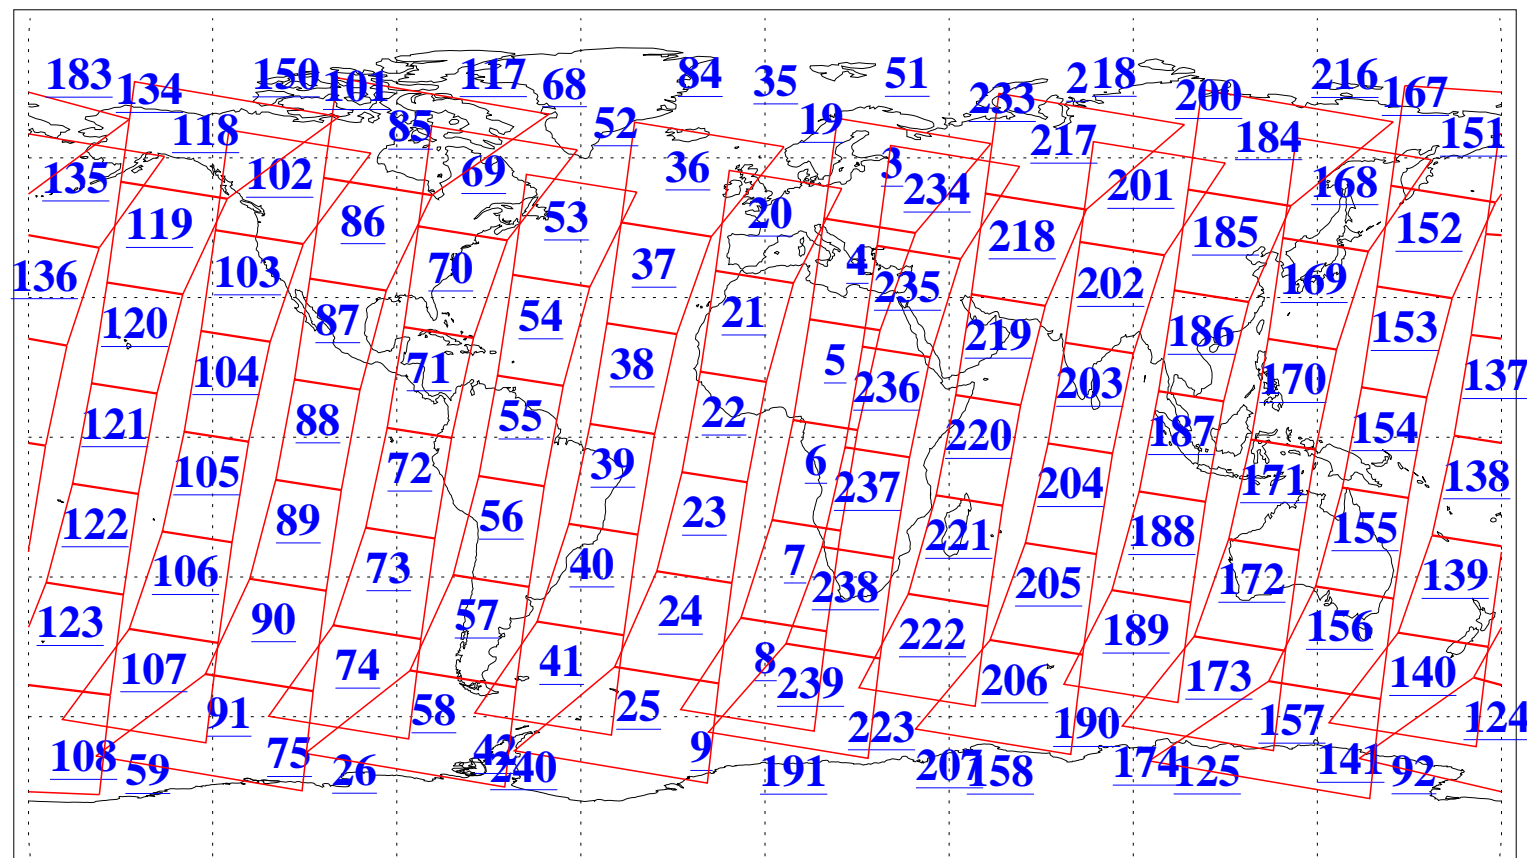

L1B Availability  
AMSU Granules: 240  
HSB Granules: 0  
AIRS Granules: 240

12 Dec 2004  
DoY 347  
Aqua Day 953  
Granules: 1 to 120

Granules: 121 to 240

Legend: AMSU Available, HSB Available, AIRS Available

L1B Availability  
AMSU Granules: 240  
HSB Granules: 0  
AIRS Granules: 240

12 Dec 2004  
DoY 347  
Aqua Day 953

Ascending Granules

Descending Granules

Legend: AMSU Available, HSB Available, AIRS Available

L1B Availability  
 AMSU Granules: 240  
 HSB Granules: 0  
 AIRS Granules: 240

12 Dec 2004  
 DoY 347  
 Aqua Day 953

Northern Hemisphere Granules

Southern Hemisphere Granules

Legend: AMSU Available, HSB Available, AIRS Available