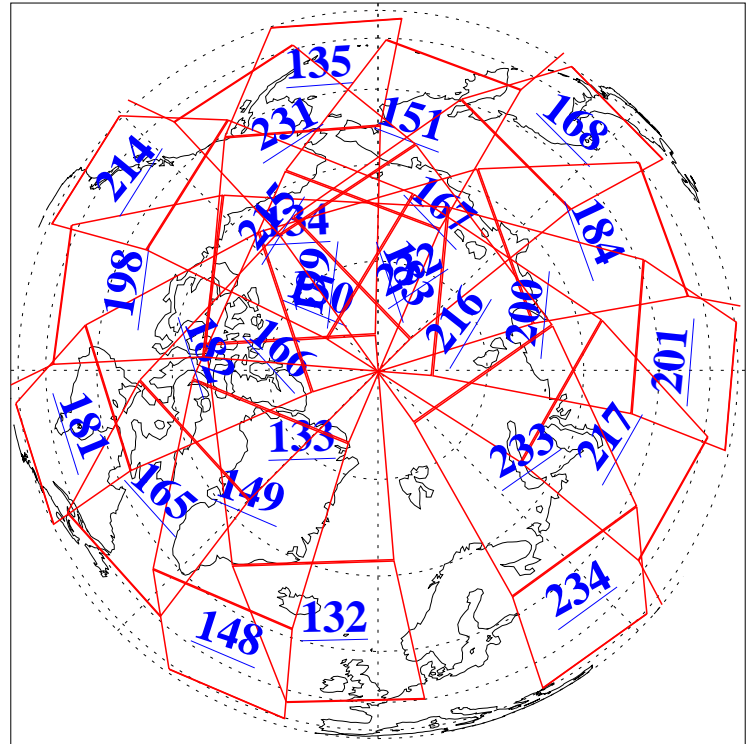

L1B Availability  
AMSU Granules: 240  
HSB Granules: 0  
AIRS Granules: 240

12 Dec 2004  
DoY 347  
Aqua Day 953  
Granules: 1 to 120

Granules: 121 to 240

Legend: AMSU Available, HSB Available, AIRS Available

L1B Availability  
AMSU Granules: 240  
HSB Granules: 0  
AIRS Granules: 240

12 Dec 2004  
DoY 347  
Aqua Day 953

Ascending Granules

Descending Granules

Legend: AMSU Available, HSB Available, AIRS Available

L1B Availability  
 AMSU Granules: 240  
 HSB Granules: 0  
 AIRS Granules: 240

12 Dec 2004  
 DoY 347  
 Aqua Day 953

Northern Hemisphere Granules

Southern Hemisphere Granules

Legend: AMSU Available, HSB Available, AIRS Available